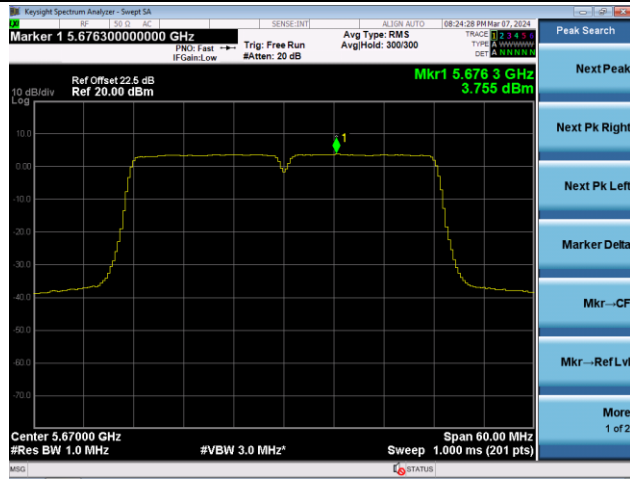

## 802.11ac-VHT40 Power Spectral Density - Ant 0

Channel 38 (5190MHz)

Channel 46 (5230MHz)

Channel 54 (5270MHz)

Channel 62 (5310MHz)

Channel 102 (5510MHz)

Channel 110 (5550MHz)

## 802.11ac-VHT40 Power Spectral Density - Ant 0

## Channel 134 (5670MHz)