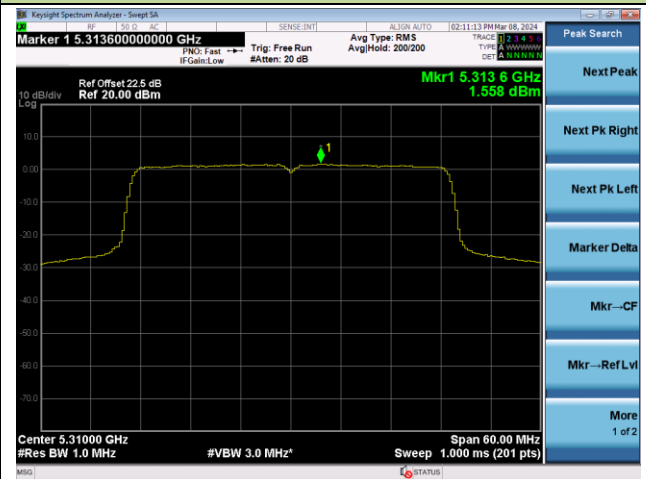

Channel 165 (5825MHz)

## 802.11ax-HE40 Power Spectral Density - Ant 0

Channel 38 (5190MHz)

Channel 46 (5230MHz)

Channel 54 (5270MHz)

Channel 62 (5310MHz)

Channel 102 (5510MHz)

Channel 110 (5550MHz)