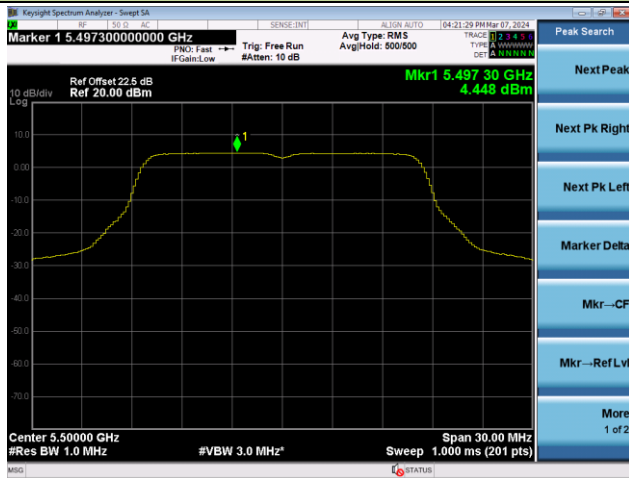

Channel 50 (5250MHz)

Channel 114 (5570MHz)

## 802.11a Power Spectral Density - Ant 1

Channel 36 (5180MHz)

Channel 44 (5220MHz)

Channel 48 (5240MHz)

Channel 52 (5260MHz)

Channel 60 (5300MHz)

Channel 64 (5320MHz)

## 802.11a Power Spectral Density - Ant 1

Channel 100 (5500MHz)

Channel 116 (5580MHz)

Channel 140 (5700MHz)

Channel 144(5720MHz)

Channel 149 (5745MHz)

Channel 157 (5785MHz)