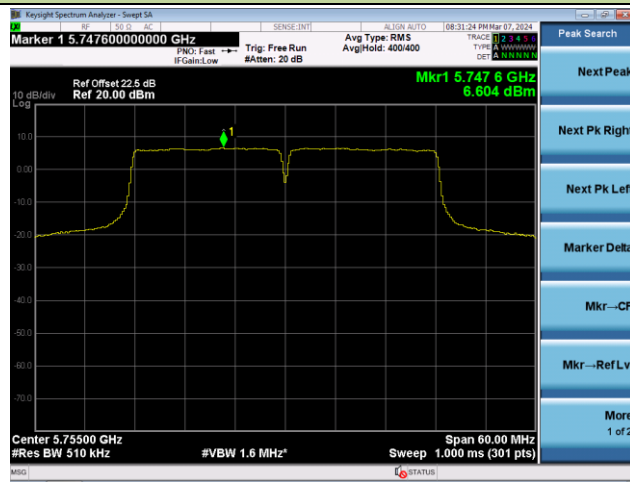

Channel 151 (5755MHz)