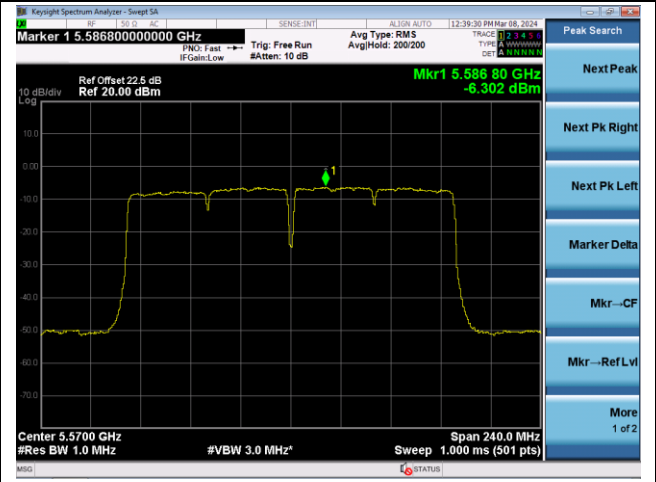

## 802.11ac-VHT80 Power Spectral Density - Ant 0

Channel 42 (5210MHz)

Channel 58 (5290MHz)

Channel 106 (5530MHz)

Channel 122 (5610MHz)

Channel 138 (5690MHz)

Channel 155 (5775MHz)

802.11ac-VHT160 Power Spectral Density - Ant 0

Channel 50 (5250MHz)

Channel 114 (5570MHz)