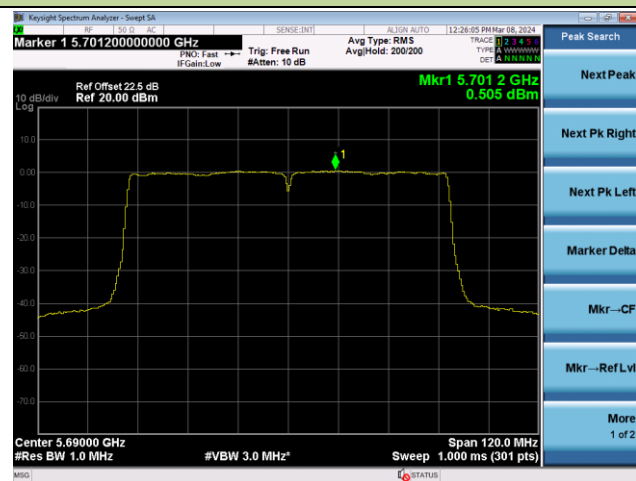

## 802.11ac-VHT80 Power Spectral Density - Ant 0

Channel 42 (5210MHz)

Channel 58 (5290MHz)

Channel 106 (5530MHz)

Channel 122 (5610MHz)

Channel 138 (5690MHz)

Channel 155 (5775MHz)

802.11ac-VHT160 Power Spectral Density - Ant 0

Channel 50 (5250MHz)

Channel 114 (5570MHz)