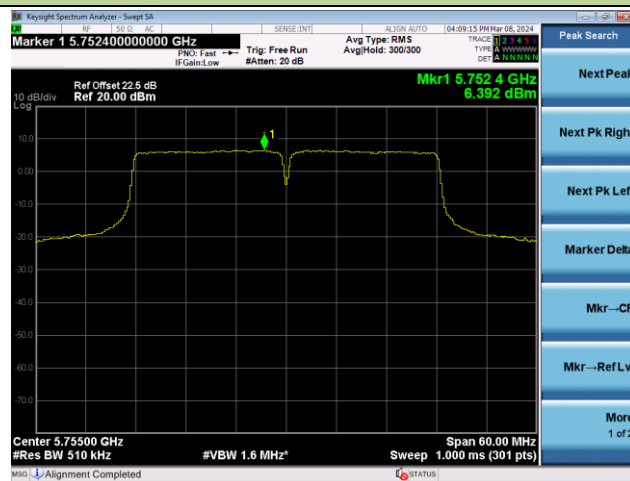

## 802.11ax-HE40 Power Spectral Density - Ant 0

Channel 134 (5670MHz)

Channel 142(5710MHz)

Channel 151 (5755MHz)

Channel 159 (5795MHz)