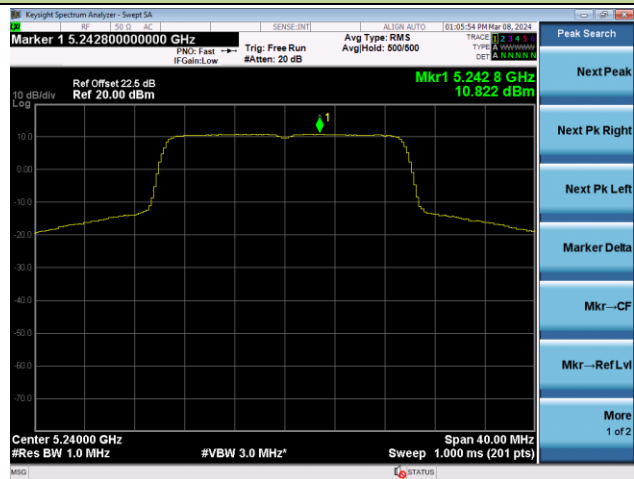

Channel 50 (5250MHz)

Channel 114 (5570MHz)

## 802.11ax-HE20 Power Spectral Density - Ant 0

Channel 36 (5180MHz)

Channel 44 (5220MHz)

Channel 48 (5240MHz)

Channel 52 (5260MHz)

Channel 60 (5300MHz)

Channel 64 (5320MHz)

Channel 165 (5825MHz)