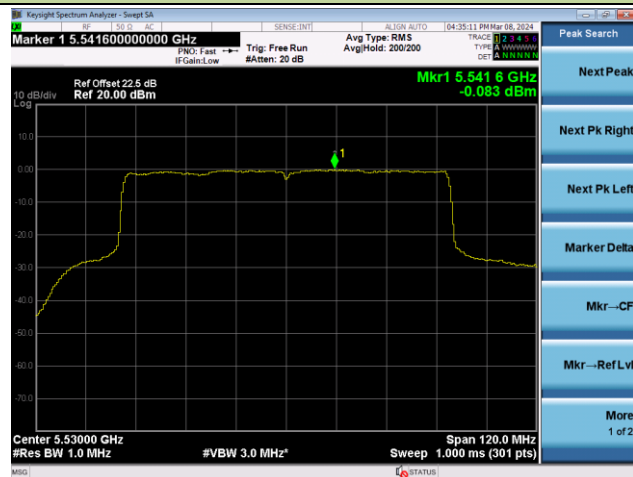

## 802.11ax-HE80 Power Spectral Density - Ant 0

Channel 42 (5210MHz)

Channel 58 (5290MHz)

Channel 106 (5530MHz)

Channel 122 (5610MHz)

Channel 138 (5690MHz)

Channel 155 (5775MHz)

802.11ax-HE160 Power Spectral Density - Ant 0

Channel 50 (5250MHz)

Channel 114 (5570MHz)