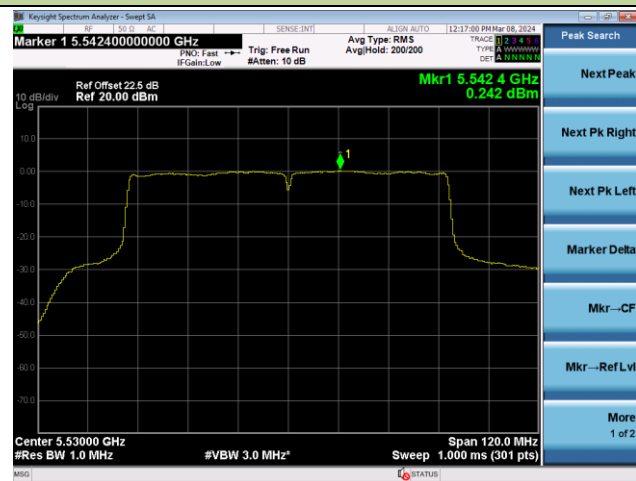

## 802.11ac-VHT80 Power Spectral Density - Ant 0

Channel 42 (5210MHz)

Channel 58 (5290MHz)

Channel 106 (5530MHz)

Channel 122 (5610MHz)

Channel 138 (5690MHz)

Channel 155 (5775MHz)

802.11ac-VHT160 Power Spectral Density - Ant 0

Channel 50 (5250MHz)

Channel 114 (5570MHz)