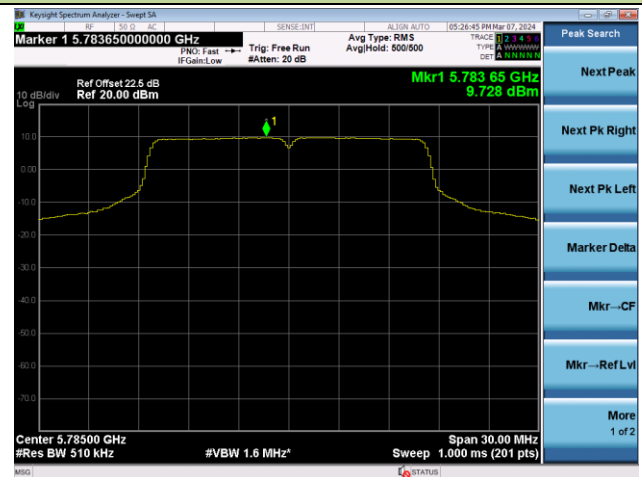

## 802.11a Power Spectral Density - Ant 1

Channel 36 (5180MHz)

Channel 44 (5220MHz)

Channel 48 (5240MHz)

Channel 52 (5260MHz)

Channel 60 (5300MHz)

Channel 64 (5320MHz)

## 802.11a Power Spectral Density - Ant 1

Channel 100 (5500MHz)

Channel 116 (5580MHz)

Channel 140 (5700MHz)

Channel 144(5720MHz)

Channel 149 (5745MHz)

Channel 157 (5785MHz)

### 802.11a Power Spectral Density - Ant 1