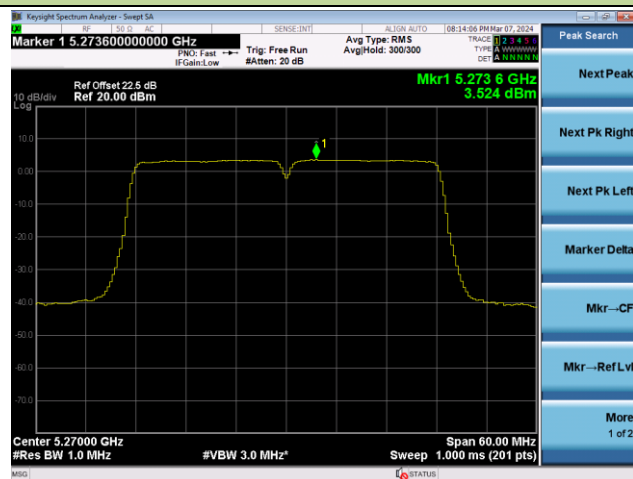

## 802.11ac-VHT40 Power Spectral Density - Ant 0

Channel 38 (5190MHz)

Channel 46 (5230MHz)

Channel 54 (5270MHz)

Channel 62 (5310MHz)

Channel 102 (5510MHz)

Channel 110 (5550MHz)

## 802.11ac-VHT40 Power Spectral Density - Ant 0

## Channel 134 (5670MHz)