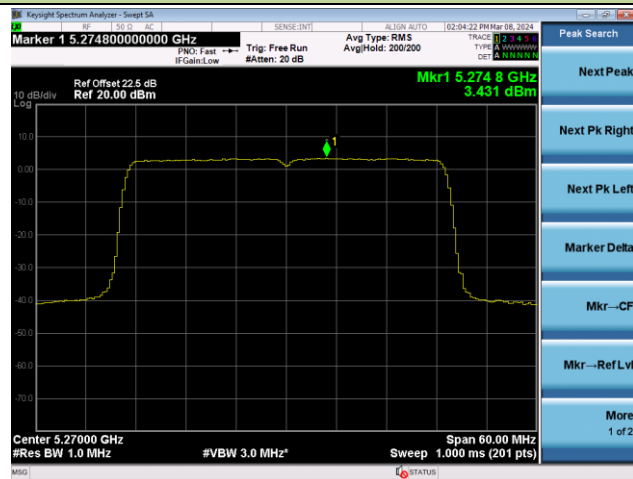

Channel 165 (5825MHz)

## 802.11ax-HE40 Power Spectral Density - Ant 0

Channel 38 (5190MHz)

Channel 46 (5230MHz)

Channel 54 (5270MHz)

Channel 62 (5310MHz)

Channel 102 (5510MHz)

Channel 110 (5550MHz)