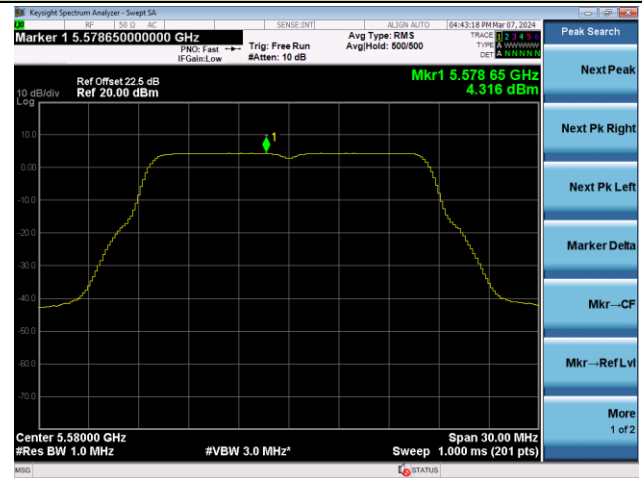

Channel 50 (5250MHz)

Channel 114 (5570MHz)

## 802.11a Power Spectral Density - Ant 1

Channel 36 (5180MHz)

Channel 44 (5220MHz)

Channel 48 (5240MHz)

Channel 52 (5260MHz)

Channel 60 (5300MHz)

Channel 64 (5320MHz)

## 802.11a Power Spectral Density - Ant 1

Channel 100 (5500MHz)

Channel 116 (5580MHz)

Channel 140 (5700MHz)

Channel 144(5720MHz)

Channel 149 (5745MHz)

Channel 157 (5785MHz)