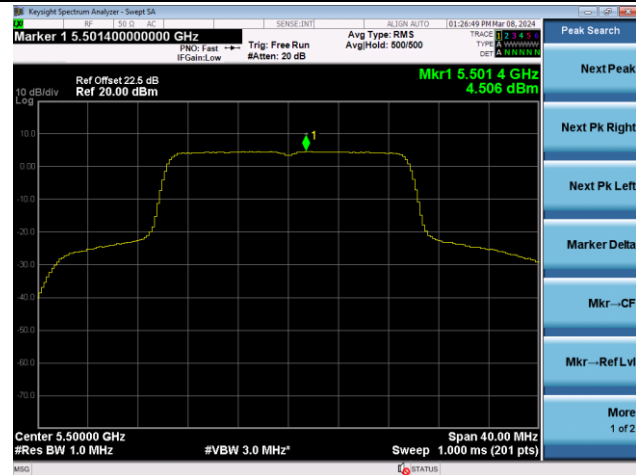

Channel 50 (5250MHz)

Channel 114 (5570MHz)

## 802.11ax-HE20 Power Spectral Density - Ant 0

Channel 36 (5180MHz)

Channel 44 (5220MHz)

Channel 48 (5240MHz)

Channel 52 (5260MHz)

Channel 60 (5300MHz)

Channel 64 (5320MHz)

## 802.11ax-HE20 Power Spectral Density - Ant 0

Channel 100 (5500MHz)

Channel 116 (5580MHz)

Channel 140 (5700MHz)

Channel 144(5720MHz)

Channel 149 (5745MHz)

Channel 157 (5785MHz)

802.11ax-HE20 Power Spectral Density - Ant 0

Channel 165 (5825MHz)