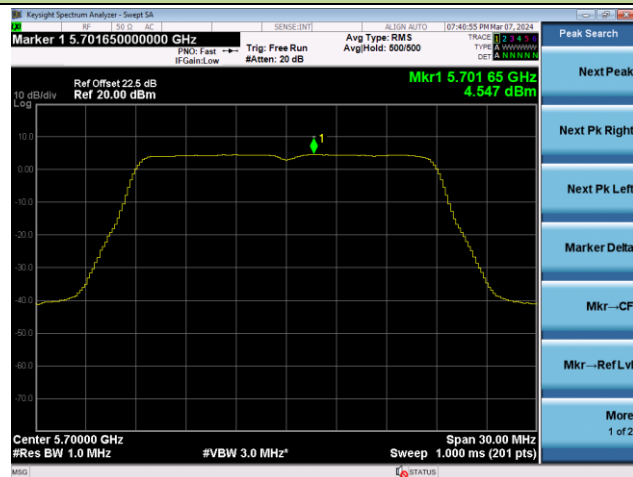

## 802.11ac-VHT20 Power Spectral Density - Ant 0

Channel 100 (5500MHz)

Channel 116 (5580MHz)

Channel 140 (5700MHz)

Channel 144(5720MHz)

Channel 149 (5745MHz)

Channel 157 (5785MHz)