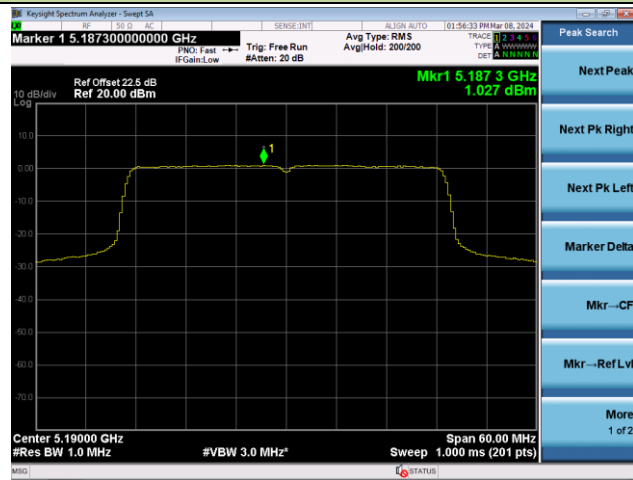

802.11ax-HE40 Power Spectral Density - Ant 0

Channel 38 (5190MHz)