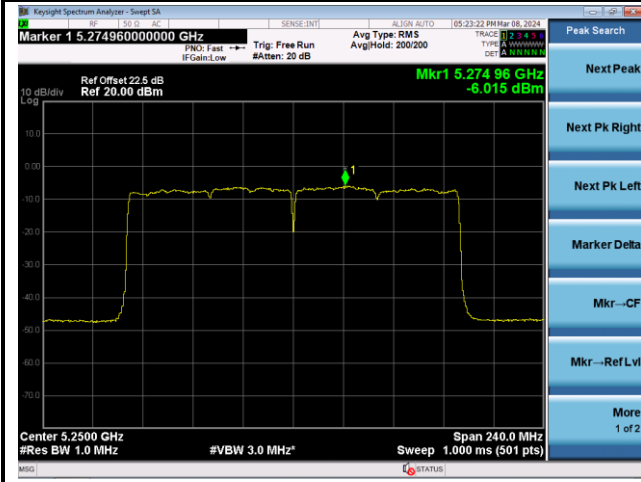

## 802.11ax-HE80 Power Spectral Density - Ant 0

Channel 42 (5210MHz)

Channel 58 (5290MHz)

Channel 106 (5530MHz)

Channel 122 (5610MHz)

Channel 138 (5690MHz)

Channel 155 (5775MHz)

802.11ax-HE160 Power Spectral Density - Ant 0

Channel 50 (5250MHz)

Channel 114 (5570MHz)