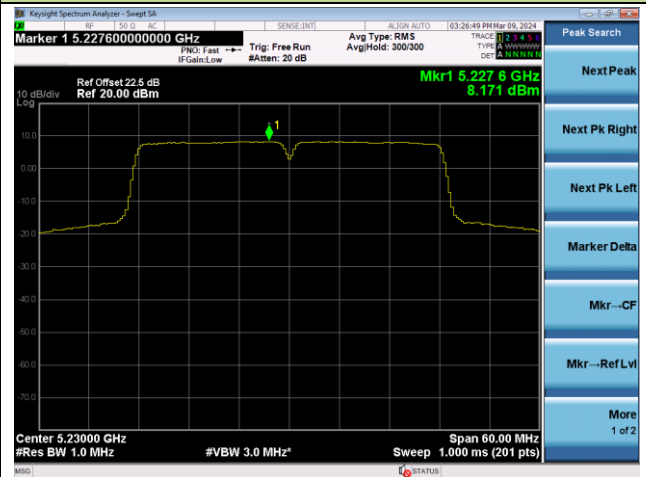

## 802.11ac-VHT20 Power Spectral Density - Ant 0

Channel 100 (5500MHz)

Channel 116 (5580MHz)

Channel 140 (5700MHz)

Channel 144(5720MHz)

Channel 149 (5745MHz)

Channel 157 (5785MHz)

## 802.11ac-VHT40 Power Spectral Density - Ant 0

Channel 38 (5190MHz)

Channel 46 (5230MHz)

Channel 54 (5270MHz)

Channel 62 (5310MHz)

Channel 102 (5510MHz)

Channel 110 (5550MHz)