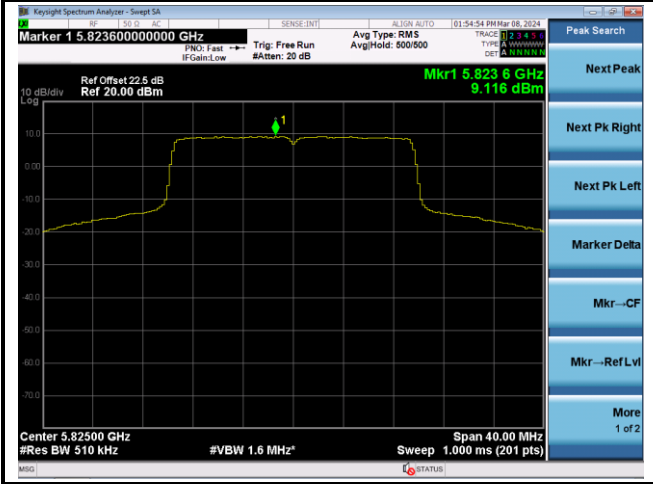

## 802.11ax-HE20 Power Spectral Density - Ant 0

Channel 100 (5500MHz)

Channel 116 (5580MHz)

Channel 140 (5700MHz)

Channel 144(5720MHz)

Channel 149 (5745MHz)

Channel 157 (5785MHz)

802.11ax-HE20 Power Spectral Density - Ant 0

Channel 165 (5825MHz)