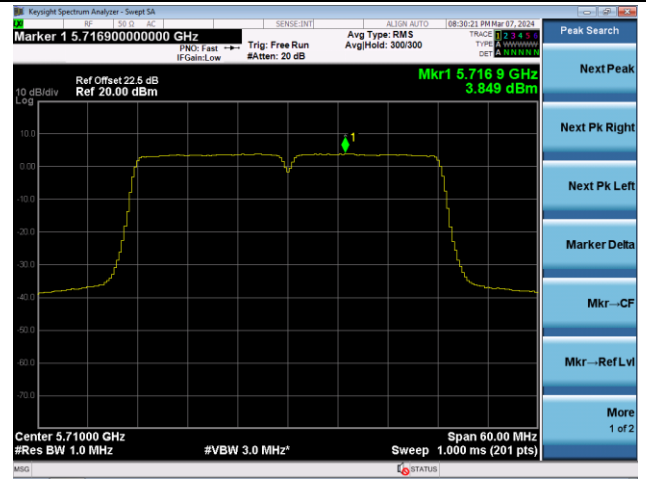

Channel 142(5710MHz)