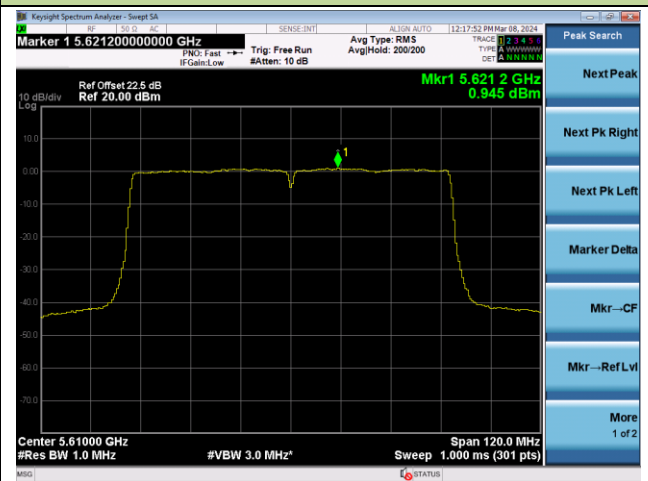

## 802.11ac-VHT80 Power Spectral Density - Ant 0

Channel 42 (5210MHz)

Channel 58 (5290MHz)

Channel 106 (5530MHz)

Channel 122 (5610MHz)

Channel 138 (5690MHz)

Channel 155 (5775MHz)

802.11ac-VHT160 Power Spectral Density - Ant 0

Channel 50 (5250MHz)

Channel 114 (5570MHz)