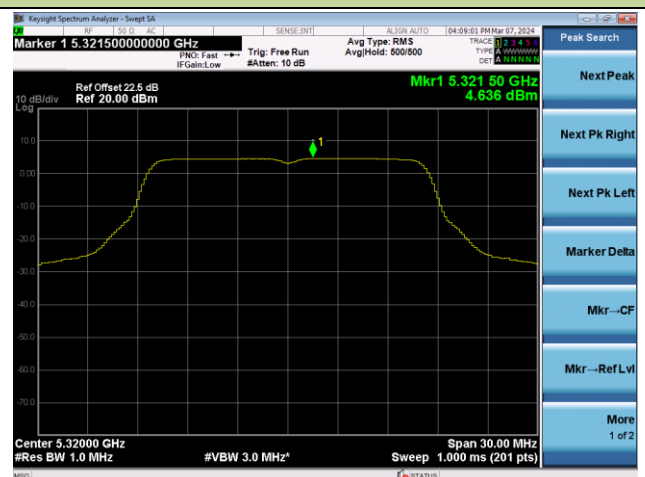

Channel 50 (5250MHz)

Channel 114 (5570MHz)

## 802.11a Power Spectral Density - Ant 1

Channel 36 (5180MHz)

Channel 44 (5220MHz)

Channel 48 (5240MHz)

Channel 52 (5260MHz)

Channel 60 (5300MHz)

Channel 64 (5320MHz)