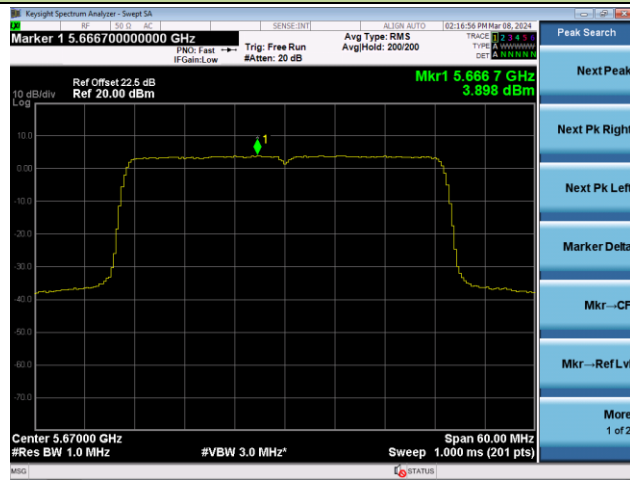

802.11ax-HE40 Power Spectral Density - Ant 0

Channel 134 (5670MHz)