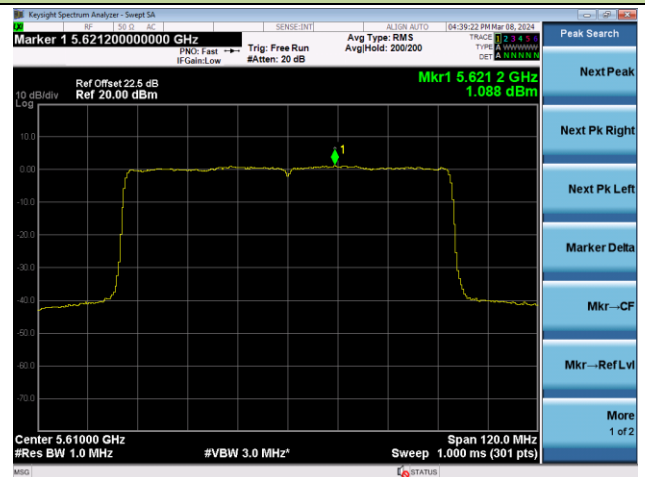

## 802.11ax-HE80 Power Spectral Density - Ant 0

Channel 42 (5210MHz)

Channel 58 (5290MHz)

Channel 106 (5530MHz)

Channel 122 (5610MHz)

Channel 138 (5690MHz)

Channel 155 (5775MHz)

802.11ax-HE160 Power Spectral Density - Ant 0

Channel 50 (5250MHz)

Channel 114 (5570MHz)