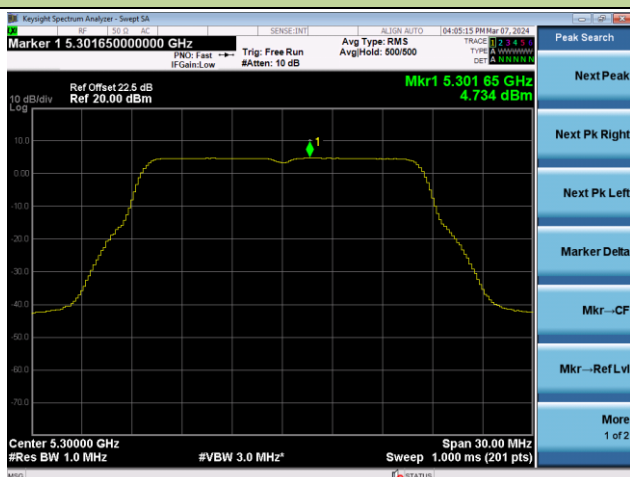

Channel 50 (5250MHz)

Channel 114 (5570MHz)

## 802.11a Power Spectral Density - Ant 1

Channel 36 (5180MHz)

Channel 44 (5220MHz)

Channel 48 (5240MHz)

Channel 52 (5260MHz)

Channel 60 (5300MHz)

Channel 64 (5320MHz)

## 802.11a Power Spectral Density - Ant 1

Channel 100 (5500MHz)

Channel 116 (5580MHz)

Channel 140 (5700MHz)

Channel 144(5720MHz)

Channel 149 (5745MHz)

Channel 157 (5785MHz)