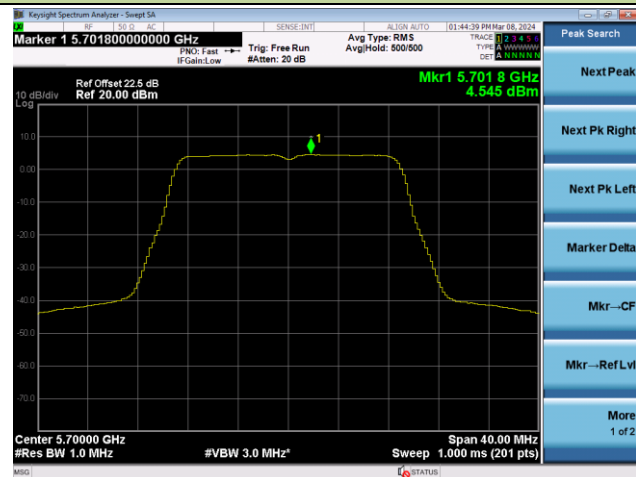

## 802.11ax-HE20 Power Spectral Density - Ant 0

Channel 100 (5500MHz)

Channel 116 (5580MHz)

Channel 140 (5700MHz)

Channel 144(5720MHz)

Channel 149 (5745MHz)

Channel 157 (5785MHz)

802.11ax-HE20 Power Spectral Density - Ant 0

Channel 165 (5825MHz)