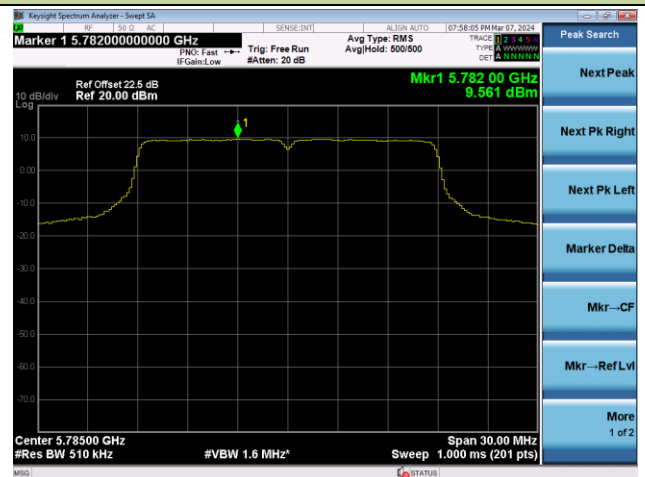

## 802.11ac-VHT20 Power Spectral Density - Ant 0

Channel 100 (5500MHz)

Channel 116 (5580MHz)

Channel 140 (5700MHz)

Channel 144(5720MHz)

Channel 149 (5745MHz)

Channel 157 (5785MHz)