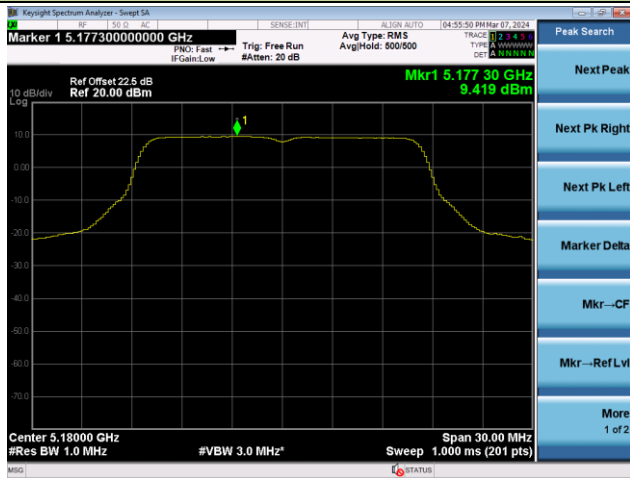

802.11a Power Spectral Density - Ant 1

Channel 36 (5180MHz)