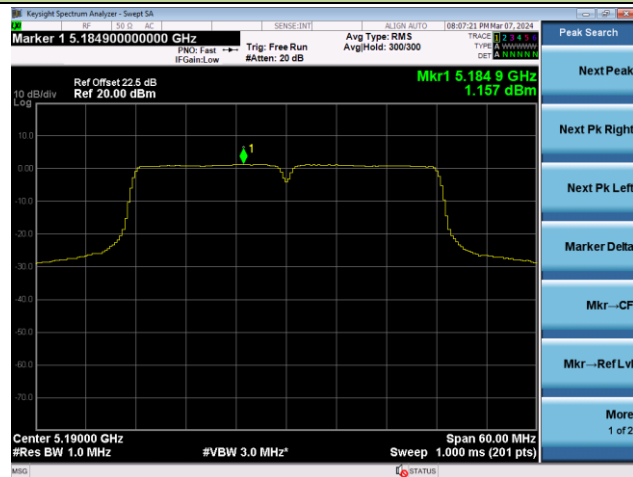

802.11ac-VHT40 Power Spectral Density - Ant 0

Channel 38 (5190MHz)