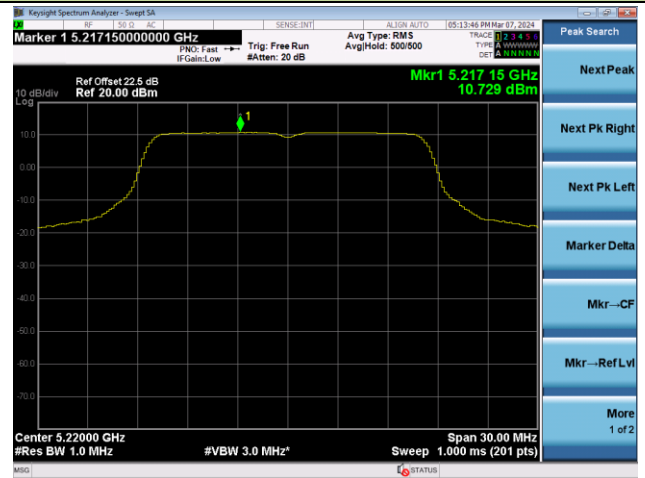

Channel 50 (5250MHz)

Channel 114 (5570MHz)

## 802.11a Power Spectral Density - Ant 1

Channel 36 (5180MHz)

Channel 44 (5220MHz)

Channel 48 (5240MHz)

Channel 52 (5260MHz)

Channel 60 (5300MHz)

Channel 64 (5320MHz)