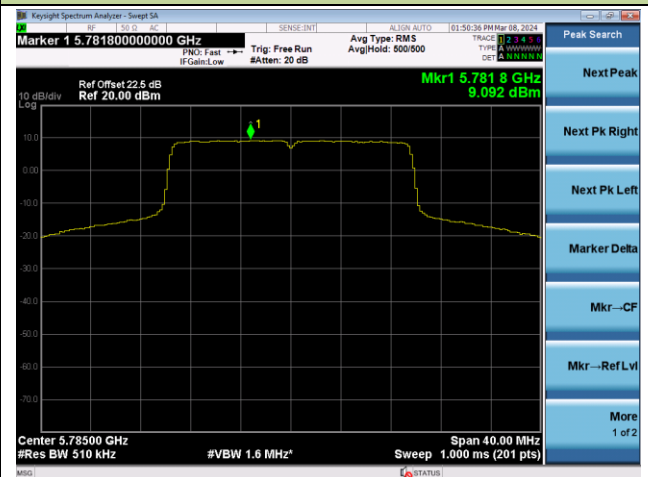

## 802.11ax-HE20 Power Spectral Density - Ant 0

Channel 100 (5500MHz)

Channel 116 (5580MHz)

Channel 140 (5700MHz)

Channel 144(5720MHz)

Channel 149 (5745MHz)

Channel 157 (5785MHz)

802.11ax-HE20 Power Spectral Density - Ant 0

Channel 165 (5825MHz)