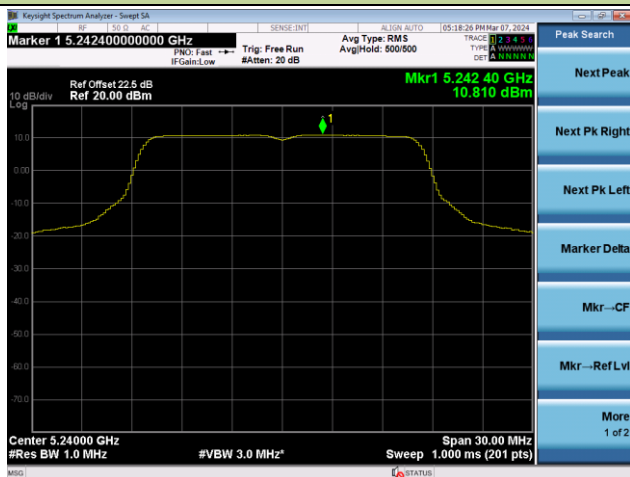

Channel 50 (5250MHz)

Channel 114 (5570MHz)

## 802.11a Power Spectral Density - Ant 1

Channel 36 (5180MHz)

Channel 44 (5220MHz)

Channel 48 (5240MHz)

Channel 52 (5260MHz)

Channel 60 (5300MHz)

Channel 64 (5320MHz)

## 802.11a Power Spectral Density - Ant 1

Channel 100 (5500MHz)

Channel 116 (5580MHz)

Channel 140 (5700MHz)

Channel 144(5720MHz)

Channel 149 (5745MHz)

Channel 157 (5785MHz)