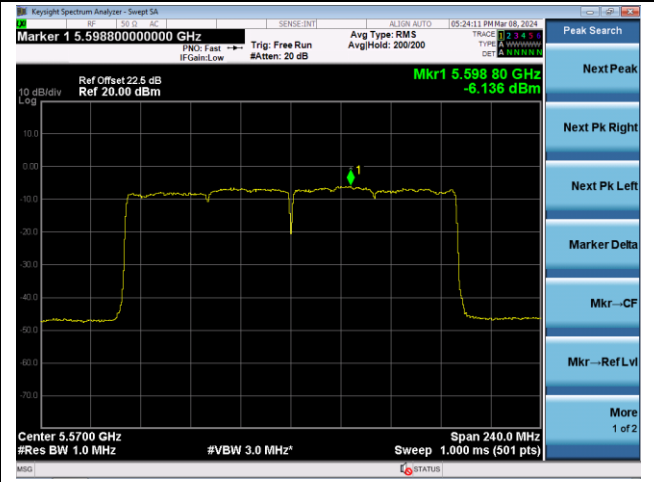

## 802.11ax-HE80 Power Spectral Density - Ant 0

Channel 42 (5210MHz)

Channel 58 (5290MHz)

Channel 106 (5530MHz)

Channel 122 (5610MHz)

Channel 138 (5690MHz)

Channel 155 (5775MHz)

802.11ax-HE160 Power Spectral Density - Ant 0

Channel 50 (5250MHz)

Channel 114 (5570MHz)