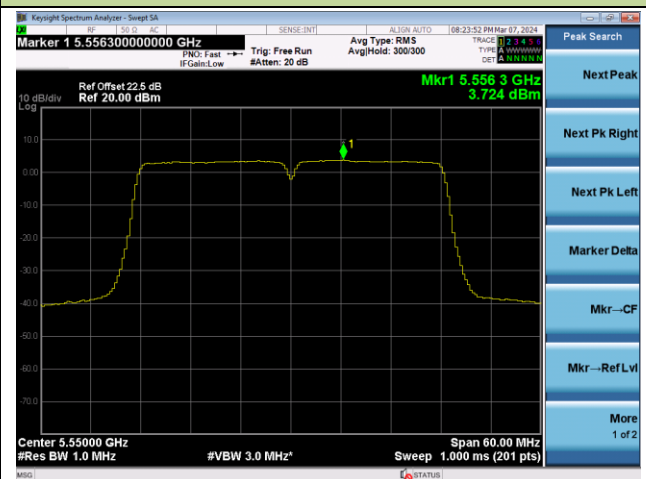

## 802.11ac-VHT40 Power Spectral Density - Ant 0

Channel 38 (5190MHz)

Channel 46 (5230MHz)

Channel 54 (5270MHz)

Channel 62 (5310MHz)

Channel 102 (5510MHz)

Channel 110 (5550MHz)

## 802.11ac-VHT40 Power Spectral Density - Ant 0