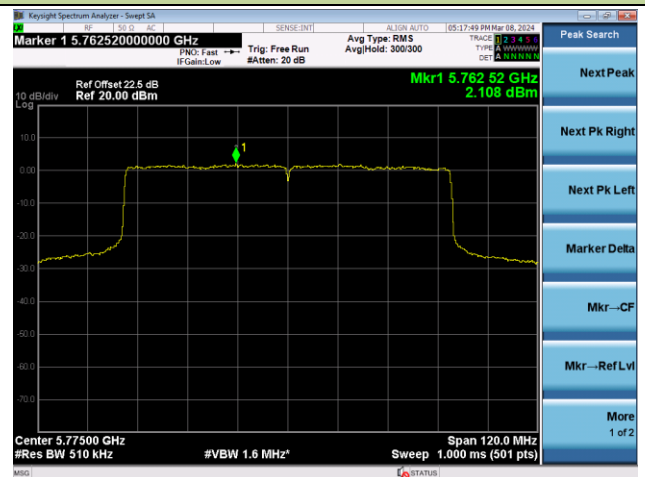

## 802.11ax-HE80 Power Spectral Density - Ant 0

Channel 42 (5210MHz)

Channel 58 (5290MHz)

Channel 106 (5530MHz)

Channel 122 (5610MHz)

Channel 138 (5690MHz)

Channel 155 (5775MHz)

802.11ax-HE160 Power Spectral Density - Ant 0

Channel 50 (5250MHz)

Channel 114 (5570MHz)