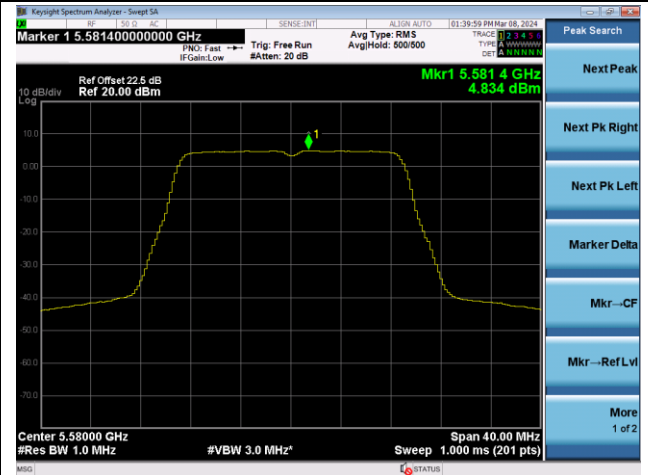

## 802.11ax-HE20 Power Spectral Density - Ant 0

Channel 36 (5180MHz)

Channel 44 (5220MHz)

Channel 48 (5240MHz)

Channel 52 (5260MHz)

Channel 60 (5300MHz)

Channel 64 (5320MHz)

## 802.11ax-HE20 Power Spectral Density - Ant 0

Channel 100 (5500MHz)

Channel 116 (5580MHz)

Channel 140 (5700MHz)

Channel 144(5720MHz)

Channel 149 (5745MHz)

Channel 157 (5785MHz)

802.11ax-HE20 Power Spectral Density - Ant 0

Channel 165 (5825MHz)