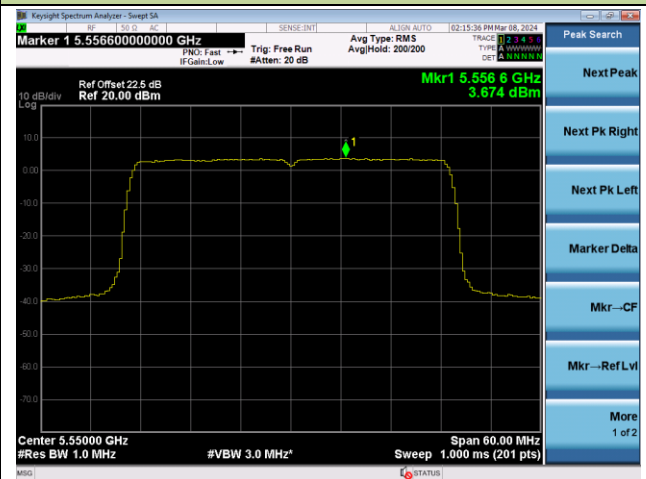

Channel 165 (5825MHz)

## 802.11ax-HE40 Power Spectral Density - Ant 0

Channel 38 (5190MHz)

Channel 46 (5230MHz)

Channel 54 (5270MHz)

Channel 62 (5310MHz)

Channel 102 (5510MHz)

Channel 110 (5550MHz)