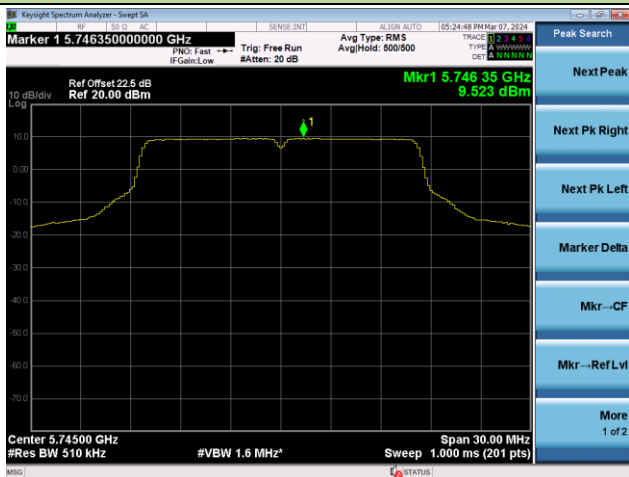

## 802.11a Power Spectral Density - Ant 1

Channel 100 (5500MHz)

Channel 116 (5580MHz)

Channel 140 (5700MHz)

Channel 144(5720MHz)

Channel 149 (5745MHz)

Channel 157 (5785MHz)

### 802.11a Power Spectral Density - Ant 1