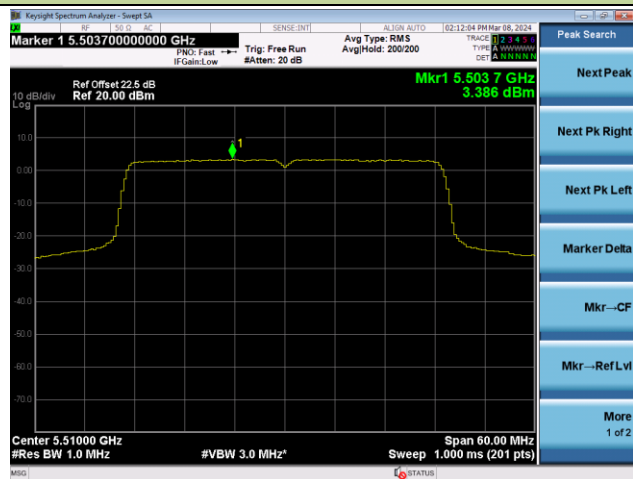

Channel 165 (5825MHz)

## 802.11ax-HE40 Power Spectral Density - Ant 0

Channel 38 (5190MHz)

Channel 46 (5230MHz)

Channel 54 (5270MHz)

Channel 62 (5310MHz)

Channel 102 (5510MHz)

Channel 110 (5550MHz)