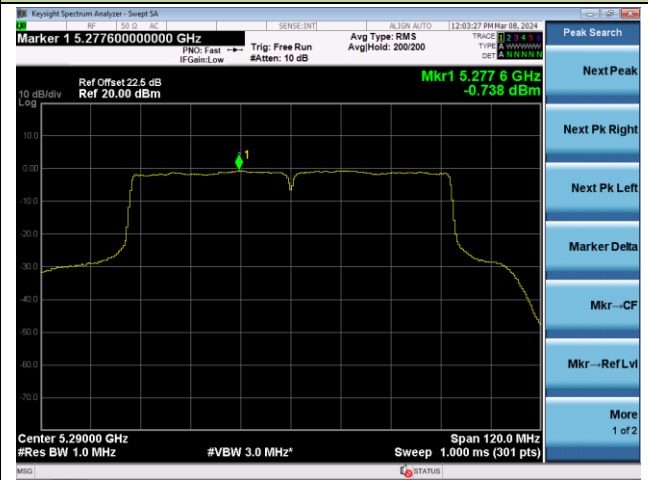

## Channel 159 (5795MHz)

## 802.11ac-VHT80 Power Spectral Density - Ant 0

Channel 42 (5210MHz)

Channel 58 (5290MHz)

Channel 106 (5530MHz)

Channel 122 (5610MHz)

Channel 138 (5690MHz)

Channel 155 (5775MHz)

802.11ac-VHT160 Power Spectral Density - Ant 0