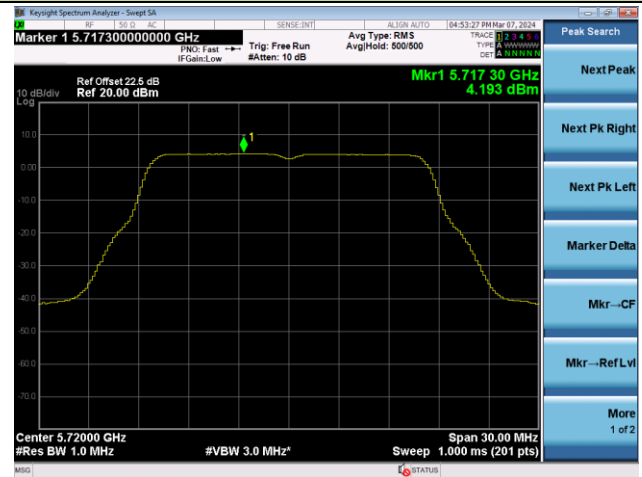

## 802.11a Power Spectral Density - Ant 1

Channel 36 (5180MHz)

Channel 44 (5220MHz)

Channel 48 (5240MHz)

Channel 52 (5260MHz)

Channel 60 (5300MHz)

Channel 64 (5320MHz)

## 802.11a Power Spectral Density - Ant 1

Channel 100 (5500MHz)

Channel 116 (5580MHz)

Channel 140 (5700MHz)

Channel 144(5720MHz)

Channel 149 (5745MHz)

Channel 157 (5785MHz)

### 802.11a Power Spectral Density - Ant 1