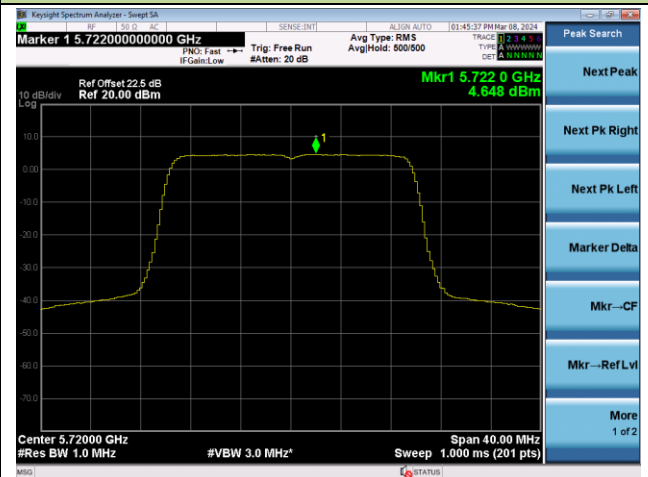

## 802.11ax-HE20 Power Spectral Density - Ant 0

Channel 100 (5500MHz)

Channel 116 (5580MHz)

Channel 140 (5700MHz)

Channel 144(5720MHz)

Channel 149 (5745MHz)

Channel 157 (5785MHz)

802.11ax-HE20 Power Spectral Density - Ant 0

Channel 165 (5825MHz)