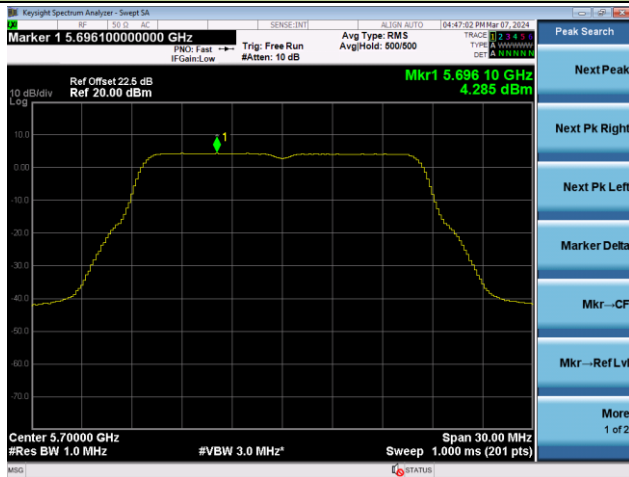

## 802.11a Power Spectral Density - Ant 1

Channel 36 (5180MHz)

Channel 44 (5220MHz)

Channel 48 (5240MHz)

Channel 52 (5260MHz)

Channel 60 (5300MHz)

Channel 64 (5320MHz)

## 802.11a Power Spectral Density - Ant 1

Channel 100 (5500MHz)

Channel 116 (5580MHz)

Channel 140 (5700MHz)

Channel 144(5720MHz)

Channel 149 (5745MHz)

Channel 157 (5785MHz)

### 802.11a Power Spectral Density - Ant 1