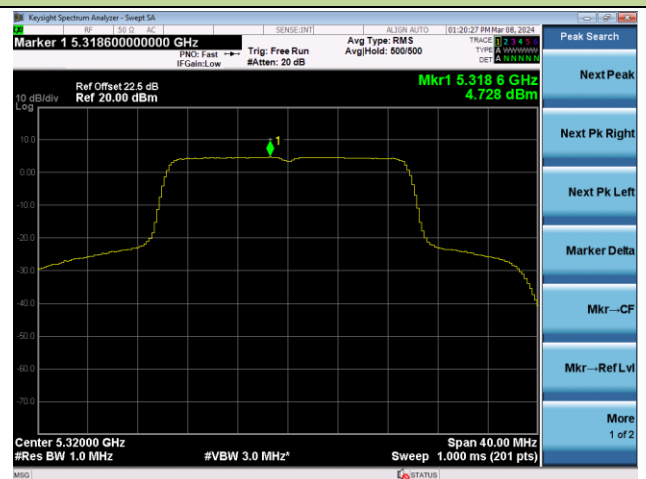

Channel 50 (5250MHz)

Channel 114 (5570MHz)

## 802.11ax-HE20 Power Spectral Density - Ant 0

Channel 36 (5180MHz)

Channel 44 (5220MHz)

Channel 48 (5240MHz)

Channel 52 (5260MHz)

Channel 60 (5300MHz)

Channel 64 (5320MHz)

## 802.11ax-HE20 Power Spectral Density - Ant 0

Channel 100 (5500MHz)

Channel 116 (5580MHz)

Channel 140 (5700MHz)

Channel 144(5720MHz)

Channel 149 (5745MHz)

Channel 157 (5785MHz)

802.11ax-HE20 Power Spectral Density - Ant 0