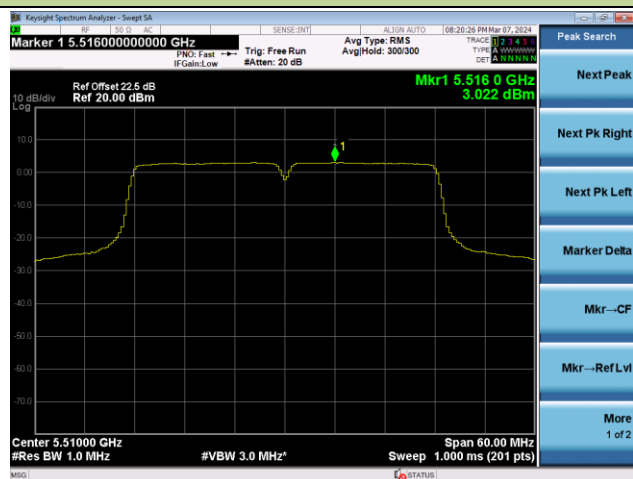

## 802.11ac-VHT40 Power Spectral Density - Ant 0

Channel 38 (5190MHz)

Channel 46 (5230MHz)

Channel 54 (5270MHz)

Channel 62 (5310MHz)

Channel 102 (5510MHz)

Channel 110 (5550MHz)

## 802.11ac-VHT40 Power Spectral Density - Ant 0

## Channel 134 (5670MHz)