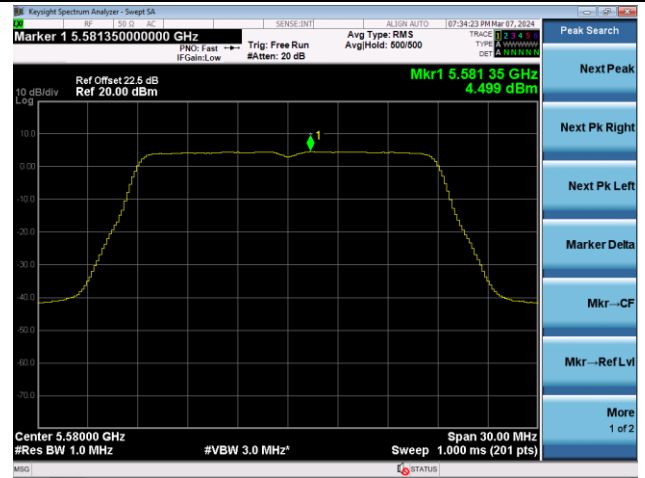

## 802.11ac-VHT20 Power Spectral Density - Ant 0

Channel 100 (5500MHz)

Channel 116 (5580MHz)

Channel 140 (5700MHz)

Channel 144(5720MHz)

Channel 149 (5745MHz)

Channel 157 (5785MHz)