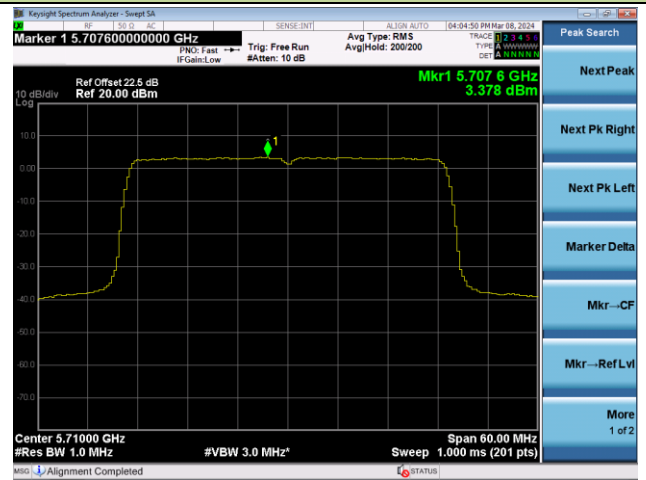

Channel 165 (5825MHz)

## 802.11ax-HE40 Power Spectral Density - Ant 0

Channel 38 (5190MHz)

Channel 46 (5230MHz)

Channel 54 (5270MHz)

Channel 62 (5310MHz)

Channel 102 (5510MHz)

Channel 110 (5550MHz)

## 802.11ax-HE40 Power Spectral Density - Ant 0

Channel 134 (5670MHz)

Channel 142(5710MHz)

Channel 151 (5755MHz)

Channel 159 (5795MHz)