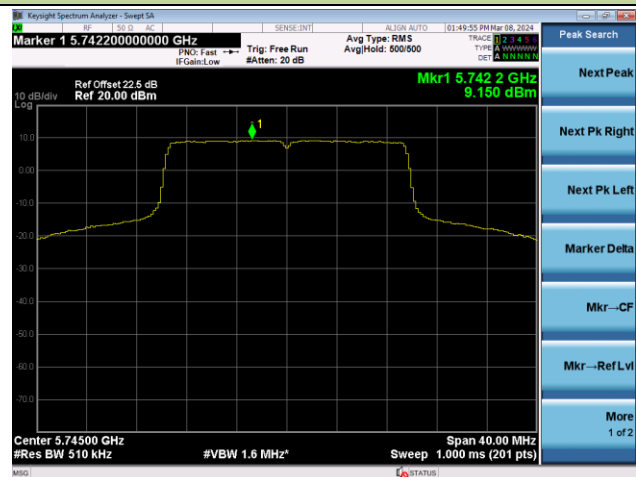

## 802.11ax-HE20 Power Spectral Density - Ant 0

Channel 100 (5500MHz)

Channel 116 (5580MHz)

Channel 140 (5700MHz)

Channel 144(5720MHz)

Channel 149 (5745MHz)

Channel 157 (5785MHz)

802.11ax-HE20 Power Spectral Density - Ant 0

Channel 165 (5825MHz)