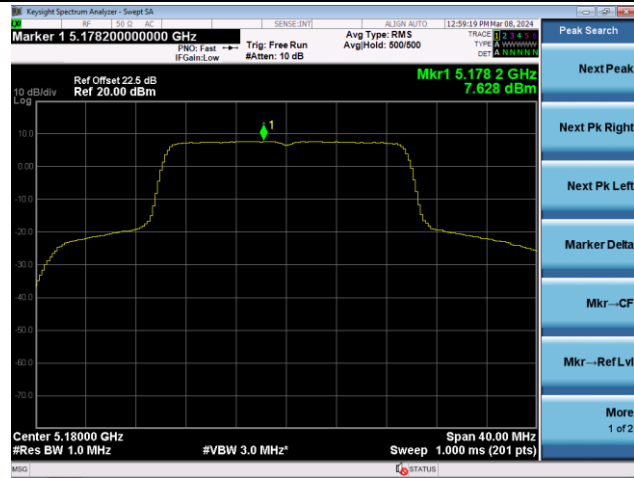

802.11ax-HE20 Power Spectral Density - Ant 0

Channel 36 (5180MHz)