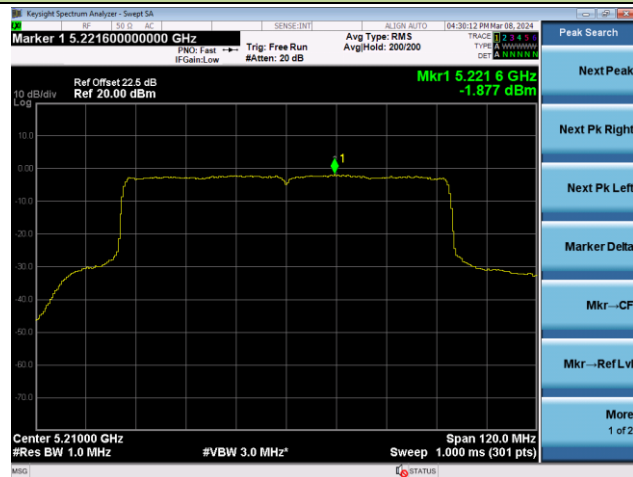

802.11ax-HE80 Power Spectral Density - Ant 0

Channel 42 (5210MHz)