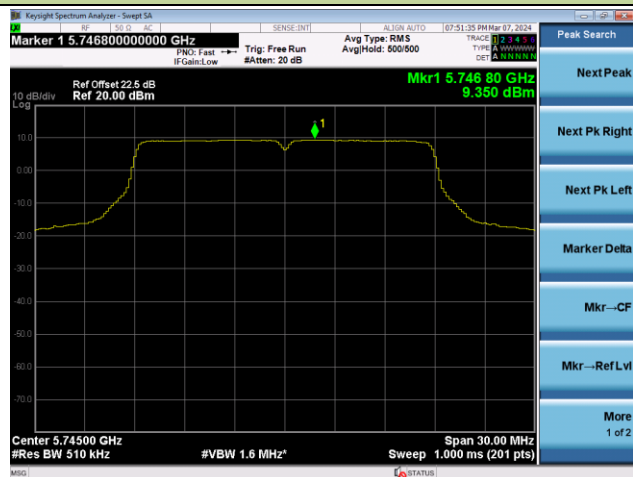

## 802.11ac-VHT20 Power Spectral Density - Ant 0

Channel 100 (5500MHz)

Channel 116 (5580MHz)

Channel 140 (5700MHz)

Channel 144(5720MHz)

Channel 149 (5745MHz)

Channel 157 (5785MHz)