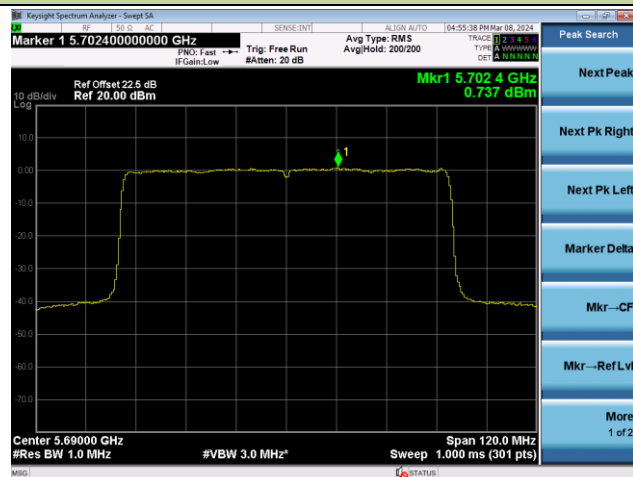

## 802.11ax-HE80 Power Spectral Density - Ant 0

Channel 42 (5210MHz)

Channel 58 (5290MHz)

Channel 106 (5530MHz)

Channel 122 (5610MHz)

Channel 138 (5690MHz)

Channel 155 (5775MHz)

802.11ax-HE160 Power Spectral Density - Ant 0

Channel 50 (5250MHz)

Channel 114 (5570MHz)