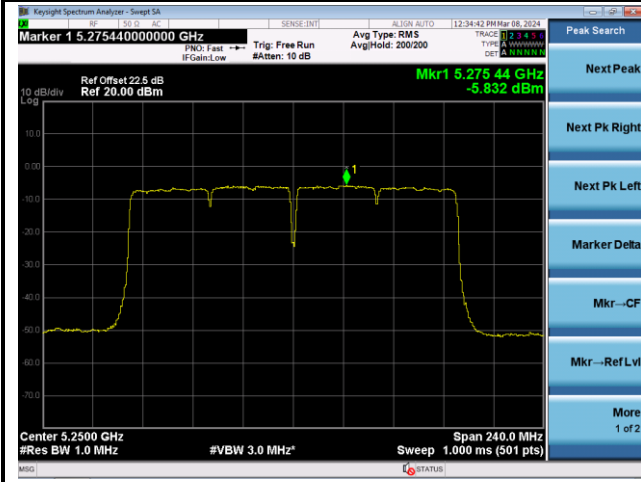

## 802.11ac-VHT80 Power Spectral Density - Ant 0

Channel 42 (5210MHz)

Channel 58 (5290MHz)

Channel 106 (5530MHz)

Channel 122 (5610MHz)

Channel 138 (5690MHz)

Channel 155 (5775MHz)

802.11ac-VHT160 Power Spectral Density - Ant 0

Channel 50 (5250MHz)

Channel 114 (5570MHz)