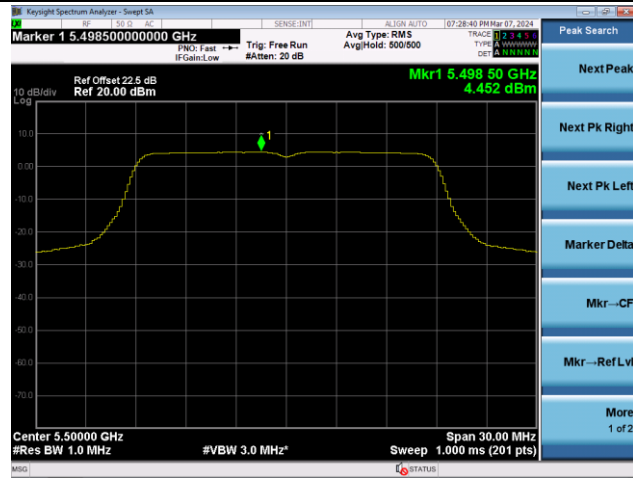

## 802.11ac-VHT20 Power Spectral Density - Ant 0

Channel 100 (5500MHz)

Channel 116 (5580MHz)

Channel 140 (5700MHz)

Channel 144(5720MHz)

Channel 149 (5745MHz)

Channel 157 (5785MHz)