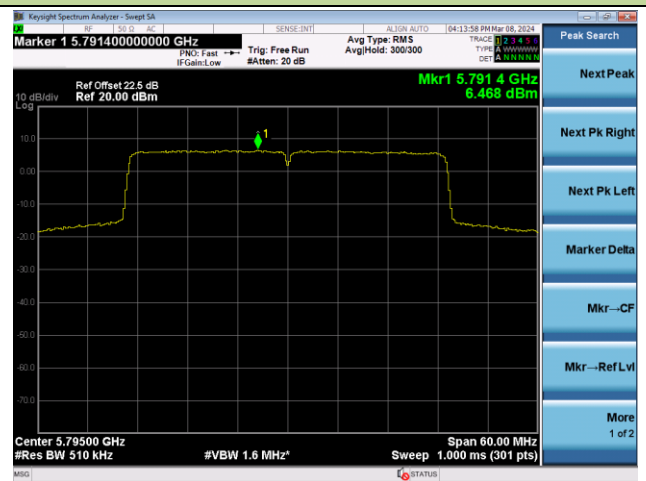

## 802.11ax-HE40 Power Spectral Density - Ant 0

Channel 134 (5670MHz)

Channel 142(5710MHz)

Channel 151 (5755MHz)

Channel 159 (5795MHz)

## 802.11ax-HE80 Power Spectral Density - Ant 0

Channel 42 (5210MHz)

Channel 58 (5290MHz)

Channel 106 (5530MHz)

Channel 122 (5610MHz)

Channel 138 (5690MHz)

Channel 155 (5775MHz)

802.11ax-HE160 Power Spectral Density - Ant 0

Channel 50 (5250MHz)

Channel 114 (5570MHz)