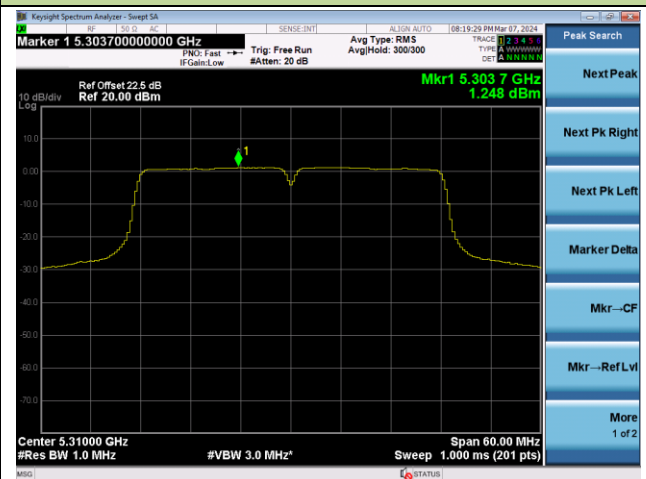

## 802.11ac-VHT40 Power Spectral Density - Ant 0

Channel 38 (5190MHz)

Channel 46 (5230MHz)

Channel 54 (5270MHz)

Channel 62 (5310MHz)

Channel 102 (5510MHz)

Channel 110 (5550MHz)

## 802.11ac-VHT40 Power Spectral Density - Ant 0

## Channel 134 (5670MHz)