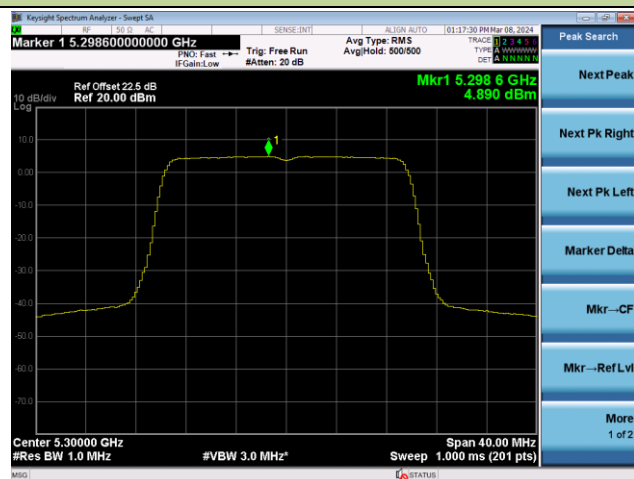

Channel 50 (5250MHz)

Channel 114 (5570MHz)

## 802.11ax-HE20 Power Spectral Density - Ant 0

Channel 36 (5180MHz)

Channel 44 (5220MHz)

Channel 48 (5240MHz)

Channel 52 (5260MHz)

Channel 60 (5300MHz)

Channel 64 (5320MHz)