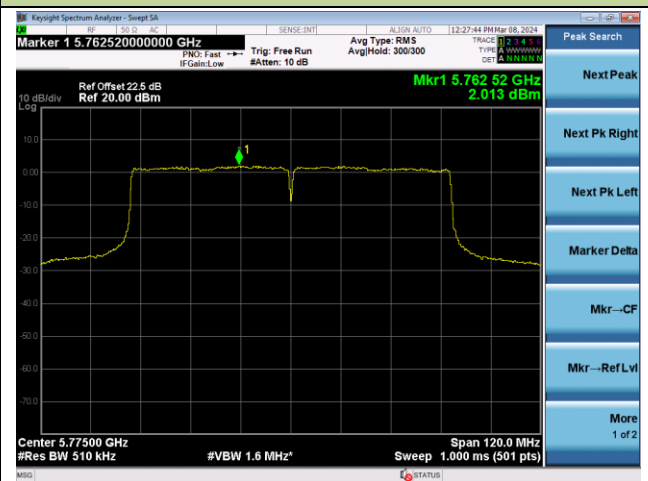

## 802.11ac-VHT80 Power Spectral Density - Ant 0

Channel 42 (5210MHz)

Channel 58 (5290MHz)

Channel 106 (5530MHz)

Channel 122 (5610MHz)

Channel 138 (5690MHz)

Channel 155 (5775MHz)

802.11ac-VHT160 Power Spectral Density - Ant 0

Channel 50 (5250MHz)

Channel 114 (5570MHz)