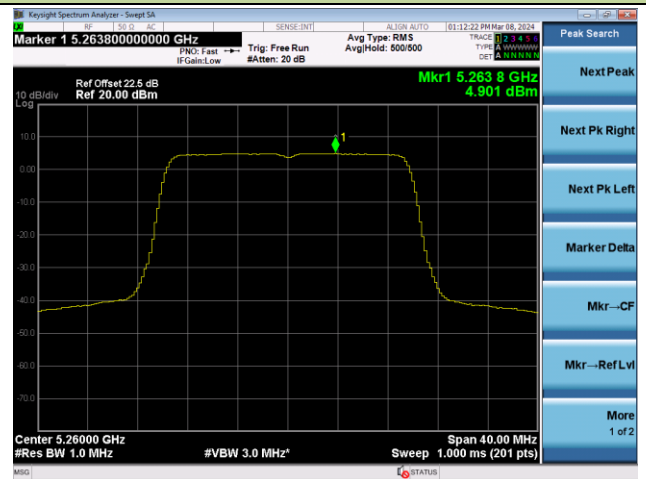

## 802.11ax-HE20 Power Spectral Density - Ant 0

Channel 36 (5180MHz)

Channel 44 (5220MHz)

Channel 48 (5240MHz)

Channel 52 (5260MHz)

Channel 60 (5300MHz)

Channel 64 (5320MHz)

Channel 165 (5825MHz)