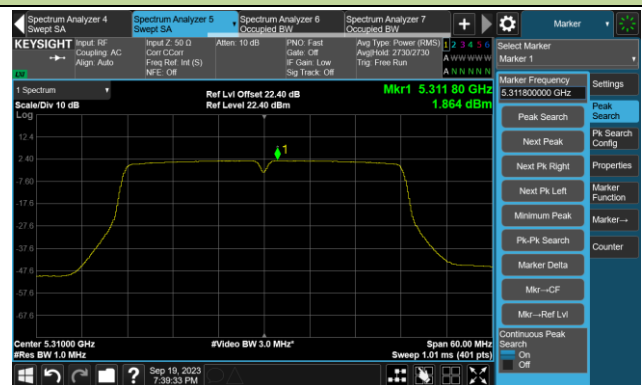

## 802.11ac-VHT20 Power Spectral Density- Ant 3

Channel 140 (5700MHz)

Channel 144(5720MHz)

Channel 149 (5745MHz)

Channel 157 (5785MHz)

Channel 165 (5825MHz)

## 802.11ac-VHT40 Power Spectral Density- Ant 3

Channel 38 (5190MHz)

Channel 46 (5230MHz)

Channel 54 (5270MHz)

Channel 62 (5310MHz)

Channel 102 (5510MHz)

Channel 110 (5550MHz)

Channel 134 (5670MHz)

Channel 142 (5710MHz)

802.11ac-VHT40 Power Spectral Density- Ant 3

Channel 151 (5755MHz)

Channel 159 (5795MHz)