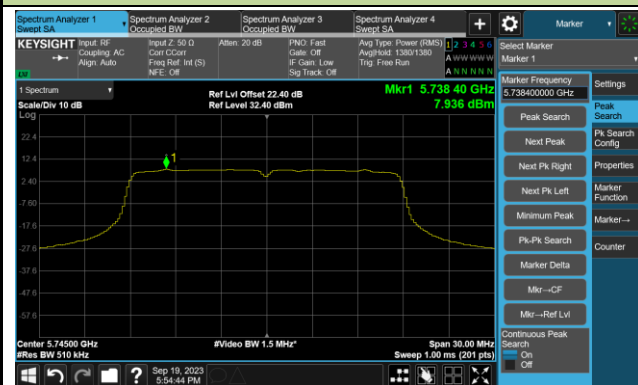

## 802.11ac-VHT20 Power Spectral Density- Ant 3

Channel 140 (5700MHz)

Channel 144(5720MHz)

Channel 149 (5745MHz)

Channel 157 (5785MHz)

Channel 165 (5825MHz)

## 802.11ac-VHT40 Power Spectral Density- Ant 3

Channel 38 (5190MHz)

Channel 46 (5230MHz)

Channel 54 (5270MHz)

Channel 62 (5310MHz)

Channel 102 (5510MHz)

Channel 110 (5550MHz)

Channel 134 (5670MHz)