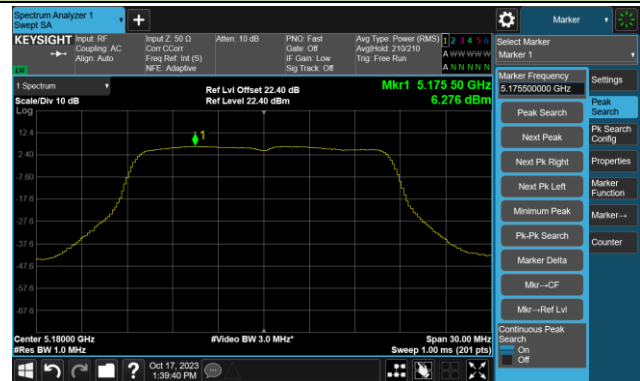

802.11a Power Spectral Density- Ant 3

Channel 36 (5180MHz)