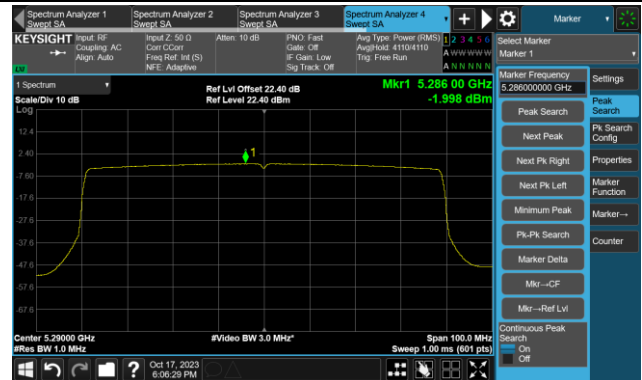

Channel 142 (5710MHz)

802.11ax-HE40 Power Spectral Density- Ant 2

Channel 151 (5755MHz)

Channel 159 (5795MHz)

## 802.11ax-HE80 Power Spectral Density- Ant 2

Channel 42 (5210MHz)

Channel 58 (5290MHz)

Channel 106 (5530MHz)

Channel 122 (5610MHz)

Channel 138 (5690MHz)

Channel 155 (5775MHz)

802.11ax-HE80+80 Power Spectral Density- Ant 2