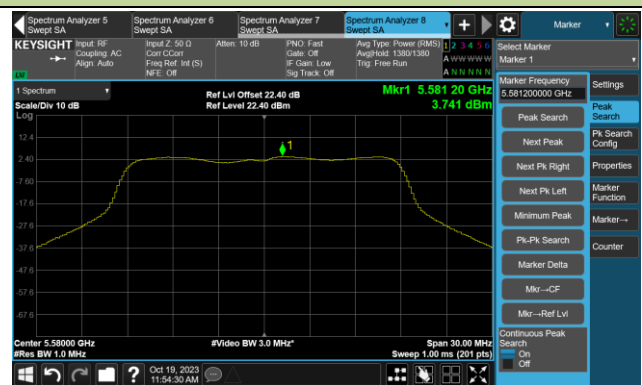

Channel 116 (5580MHz)

802.11a Power Spectral Density- Ant 3

Channel 140 (5700MHz)

Channel 144(5720MHz)

Channel 149 (5745MHz)

Channel 157 (5785MHz)

Channel 165 (5825MHz)

## 802.11ac-VHT20 Power Spectral Density- Ant 3

Channel 36 (5180MHz)

Channel 44 (5220MHz)

Channel 48 (5240MHz)

Channel 52 (5260MHz)

Channel 60 (5300MHz)

Channel 64 (5320MHz)

Channel 100 (5500MHz)

Channel 116 (5580MHz)