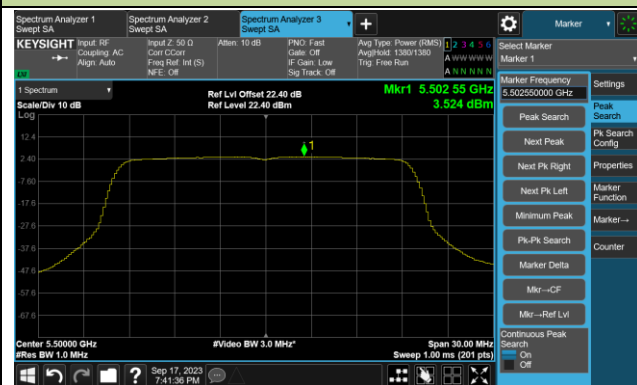

## 802.11ax-HE20 Power Spectral Density- Ant 2

Channel 36 (5180MHz)

Channel 44 (5220MHz)

Channel 48 (5240MHz)

Channel 52 (5260MHz)

Channel 60 (5300MHz)

Channel 64 (5320MHz)

Channel 100 (5500MHz)

Channel 116 (5580MHz)