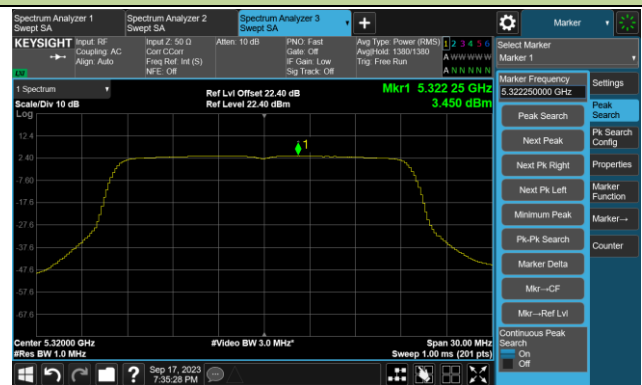

## 802.11ax-HE20 Power Spectral Density- Ant 2

Channel 36 (5180MHz)

Channel 44 (5220MHz)

Channel 48 (5240MHz)

Channel 52 (5260MHz)

Channel 60 (5300MHz)

Channel 64 (5320MHz)

Channel 100 (5500MHz)

Channel 116 (5580MHz)