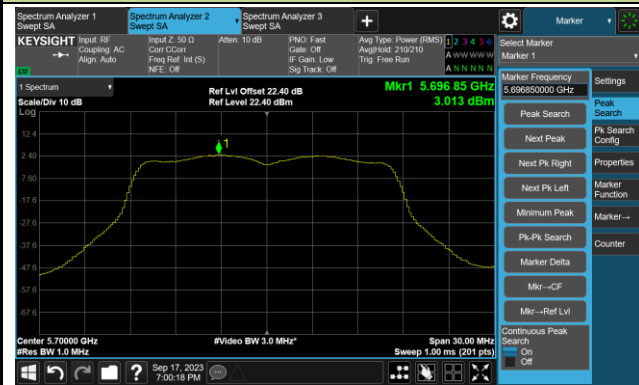

## 802.11a Power Spectral Density- Ant 3

Channel 36 (5180MHz)

Channel 44 (5220MHz)

Channel 48 (5240MHz)

Channel 52 (5260MHz)

Channel 60 (5300MHz)

Channel 64 (5320MHz)

Channel 100 (5500MHz)

Channel 116 (5580MHz)

802.11a Power Spectral Density- Ant 3

Channel 140 (5700MHz)

Channel 144(5720MHz)

Channel 149 (5745MHz)

Channel 157 (5785MHz)

Channel 165 (5825MHz)