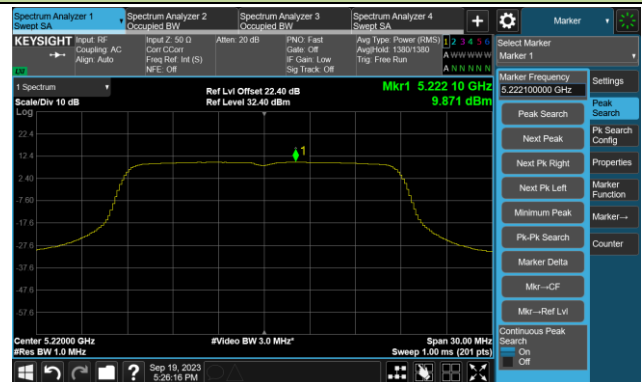

## 802.11a Power Spectral Density- Ant 3

Channel 36 (5180MHz)

Channel 44 (5220MHz)

Channel 48 (5240MHz)

Channel 52 (5260MHz)

Channel 60 (5300MHz)

Channel 64 (5320MHz)

Channel 100 (5500MHz)

Channel 116 (5580MHz)

802.11a Power Spectral Density- Ant 3

Channel 140 (5700MHz)

Channel 144(5720MHz)

Channel 149 (5745MHz)

Channel 157 (5785MHz)

Channel 165 (5825MHz)

## 802.11ac-VHT20 Power Spectral Density- Ant 3

Channel 36 (5180MHz)

Channel 44 (5220MHz)

Channel 48 (5240MHz)

Channel 52 (5260MHz)

Channel 60 (5300MHz)

Channel 64 (5320MHz)

Channel 100 (5500MHz)