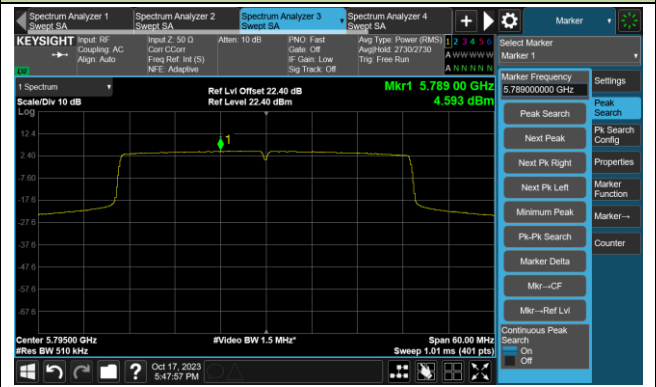

Channel 142 (5710MHz)

802.11ax-HE40 Power Spectral Density- Ant 2

Channel 151 (5755MHz)

Channel 159 (5795MHz)

## 802.11ax-HE80 Power Spectral Density- Ant 2

Channel 42 (5210MHz)

Channel 58 (5290MHz)

Channel 106 (5530MHz)

Channel 122 (5610MHz)

Channel 138 (5690MHz)

Channel 155 (5775MHz)

802.11ax-HE80+80 Power Spectral Density- Ant 2