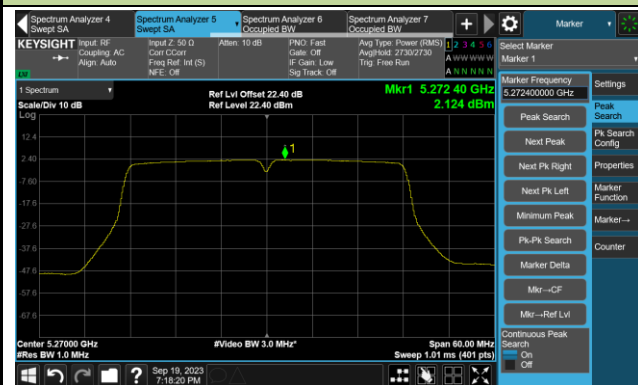

## 802.11ac-VHT20 Power Spectral Density- Ant 3

Channel 140 (5700MHz)

Channel 144(5720MHz)

Channel 149 (5745MHz)

Channel 157 (5785MHz)

Channel 165 (5825MHz)

## 802.11ac-VHT40 Power Spectral Density- Ant 3

Channel 38 (5190MHz)

Channel 46 (5230MHz)

Channel 54 (5270MHz)

Channel 62 (5310MHz)

Channel 102 (5510MHz)

Channel 110 (5550MHz)

Channel 134 (5670MHz)

Channel 142 (5710MHz)

802.11ac-VHT40 Power Spectral Density- Ant 3

Channel 151 (5755MHz)

Channel 159 (5795MHz)