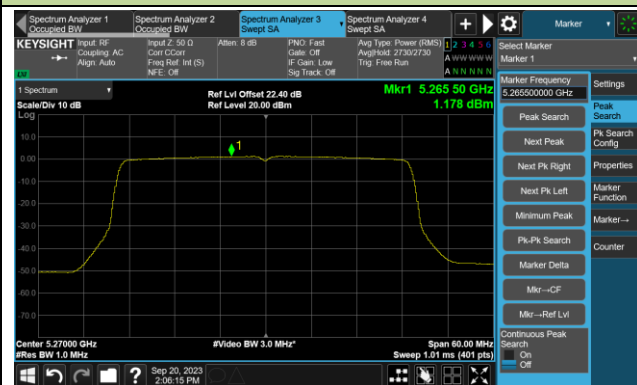

## 802.11ax-HE20 Power Spectral Density- Ant 2

Channel 140 (5700MHz)

Channel 144 (5720MHz)

Channel 149 (5745MHz)

Channel 157 (5785MHz)

Channel 165 (5825MHz)

## 802.11ax-HE40 Power Spectral Density- Ant 2

Channel 38 (5190MHz)

Channel 46 (5230MHz)

Channel 54 (5270MHz)

Channel 62 (5310MHz)

Channel 102 (5510MHz)

Channel 110 (5550MHz)

Channel 134 (5670MHz)

Channel 142 (5710MHz)

802.11ax-HE40 Power Spectral Density- Ant 2

Channel 151 (5755MHz)

Channel 159 (5795MHz)