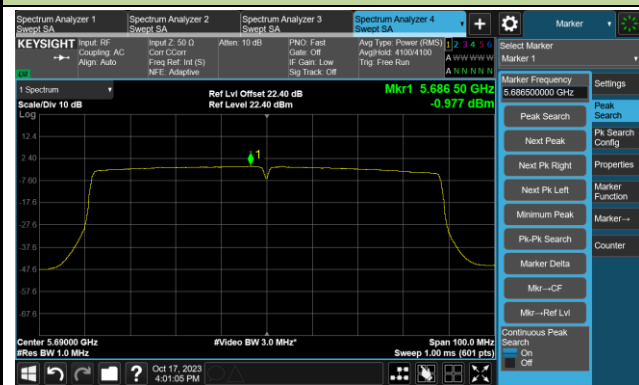

Channel 142 (5710MHz)

802.11ac-VHT40 Power Spectral Density- Ant 3

Channel 151 (5755MHz)

Channel 159 (5795MHz)

## 802.11ac-VHT80 Power Spectral Density- Ant 3

Channel 42 (5210MHz)

Channel 58 (5290MHz)

Channel 106 (5530MHz)

Channel 122 (5610MHz)

Channel 138 (5690MHz)

Channel 155 (5775MHz)