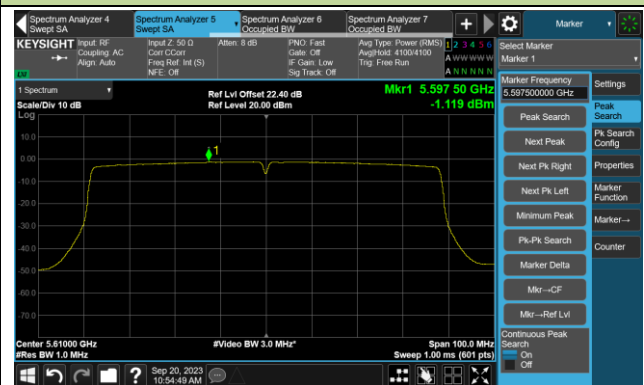

Channel 142 (5710MHz)

802.11ac-VHT40 Power Spectral Density- Ant 3

Channel 151 (5755MHz)

Channel 159 (5795MHz)

## 802.11ac-VHT80 Power Spectral Density- Ant 3

Channel 42 (5210MHz)

Channel 58 (5290MHz)

Channel 106 (5530MHz)

Channel 122 (5610MHz)

Channel 138 (5690MHz)

Channel 155 (5775MHz)