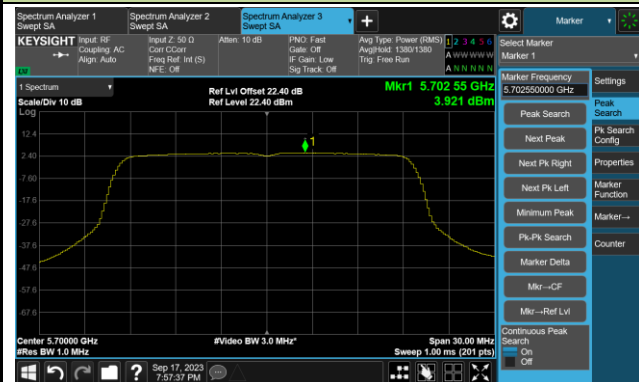

802.11ax-HE20 Power Spectral Density- Ant 2

Channel 140 (5700MHz)