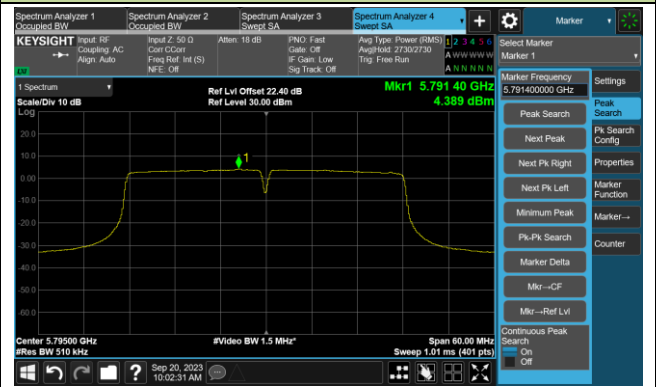

## 802.11ac-VHT40 Power Spectral Density- Ant 3

Channel 38 (5190MHz)

Channel 46 (5230MHz)

Channel 54 (5270MHz)

Channel 62 (5310MHz)

Channel 102 (5510MHz)

Channel 110 (5550MHz)

Channel 134 (5670MHz)

Channel 142 (5710MHz)

802.11ac-VHT40 Power Spectral Density- Ant 3

Channel 151 (5755MHz)

Channel 159 (5795MHz)

## 802.11ac-VHT80 Power Spectral Density- Ant 3

Channel 42 (5210MHz)

Channel 58 (5290MHz)

Channel 106 (5530MHz)

Channel 122 (5610MHz)

Channel 138 (5690MHz)

Channel 155 (5775MHz)