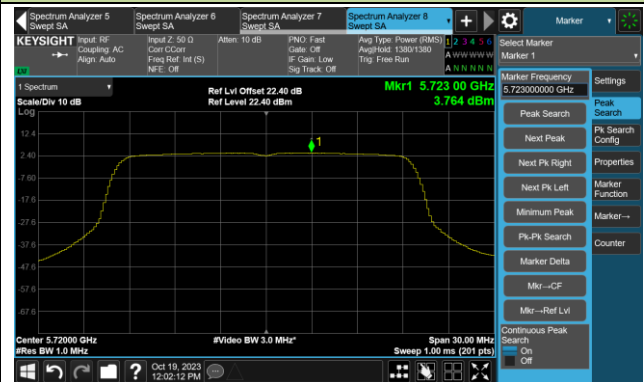

Channel 116 (5580MHz)

## 802.11ax-HE20 Power Spectral Density- Ant 2

Channel 140 (5700MHz)

Channel 144 (5720MHz)

Channel 149 (5745MHz)

Channel 157 (5785MHz)

Channel 165 (5825MHz)