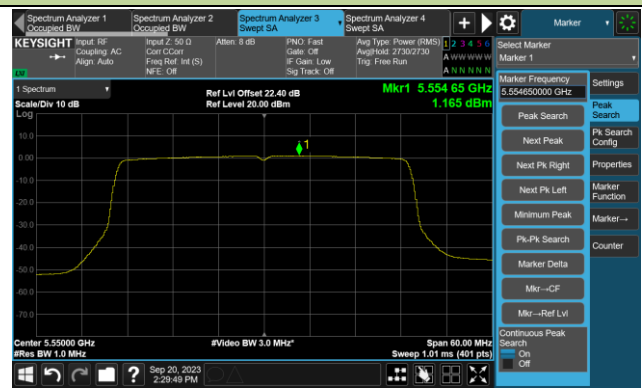

## 802.11ax-HE20 Power Spectral Density- Ant 2

Channel 140 (5700MHz)

Channel 144 (5720MHz)

Channel 149 (5745MHz)

Channel 157 (5785MHz)

Channel 165 (5825MHz)

## 802.11ax-HE40 Power Spectral Density- Ant 2

Channel 38 (5190MHz)

Channel 46 (5230MHz)

Channel 54 (5270MHz)

Channel 62 (5310MHz)

Channel 102 (5510MHz)

Channel 110 (5550MHz)

Channel 134 (5670MHz)

Channel 142 (5710MHz)

802.11ax-HE40 Power Spectral Density- Ant 2

Channel 151 (5755MHz)

Channel 159 (5795MHz)