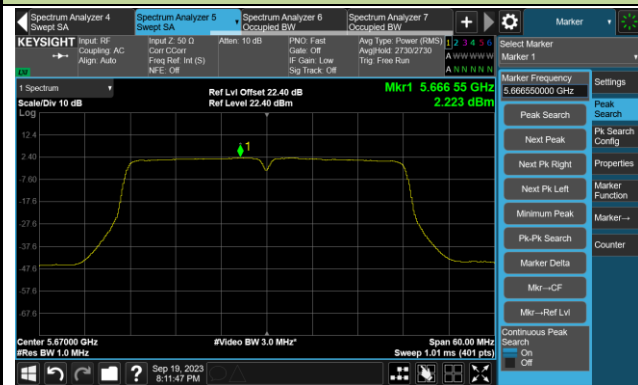

## 802.11ac-VHT20 Power Spectral Density- Ant 3

Channel 140 (5700MHz)

Channel 144(5720MHz)

Channel 149 (5745MHz)

Channel 157 (5785MHz)

Channel 165 (5825MHz)

## 802.11ac-VHT40 Power Spectral Density- Ant 3

Channel 38 (5190MHz)

Channel 46 (5230MHz)

Channel 54 (5270MHz)

Channel 62 (5310MHz)

Channel 102 (5510MHz)

Channel 110 (5550MHz)

Channel 134 (5670MHz)

Channel 142 (5710MHz)

802.11ac-VHT40 Power Spectral Density- Ant 3

Channel 151 (5755MHz)

Channel 159 (5795MHz)