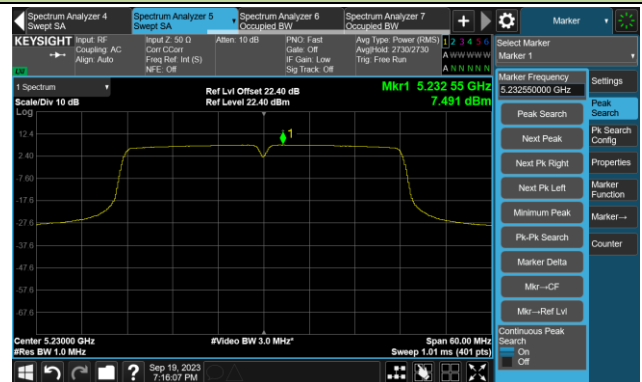

## 802.11ac-VHT20 Power Spectral Density- Ant 3

Channel 140 (5700MHz)

Channel 144(5720MHz)

Channel 149 (5745MHz)

Channel 157 (5785MHz)

Channel 165 (5825MHz)

## 802.11ac-VHT40 Power Spectral Density- Ant 3

Channel 38 (5190MHz)

Channel 46 (5230MHz)

Channel 54 (5270MHz)

Channel 62 (5310MHz)

Channel 102 (5510MHz)

Channel 110 (5550MHz)

Channel 134 (5670MHz)