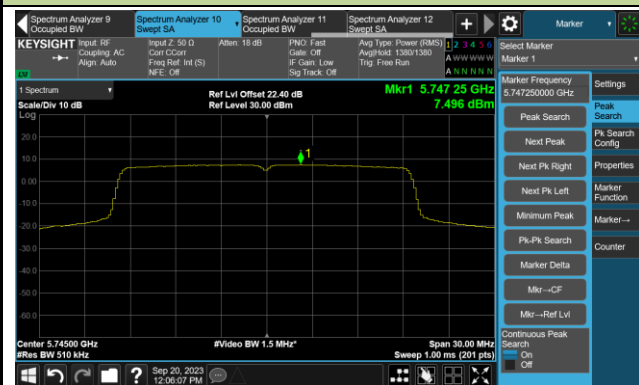

## 802.11ax-HE20 Power Spectral Density- Ant 2

Channel 140 (5700MHz)

Channel 144 (5720MHz)

Channel 149 (5745MHz)

Channel 157 (5785MHz)

Channel 165 (5825MHz)

## 802.11ax-HE40 Power Spectral Density- Ant 2

Channel 38 (5190MHz)

Channel 46 (5230MHz)

Channel 54 (5270MHz)

Channel 62 (5310MHz)

Channel 102 (5510MHz)

Channel 110 (5550MHz)

Channel 134 (5670MHz)