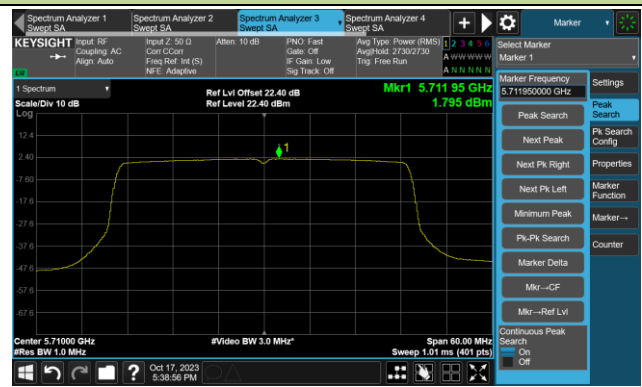

## 802.11ax-HE20 Power Spectral Density- Ant 2

Channel 140 (5700MHz)

Channel 144 (5720MHz)

Channel 149 (5745MHz)

Channel 157 (5785MHz)

Channel 165 (5825MHz)

## 802.11ax-HE40 Power Spectral Density- Ant 2

Channel 38 (5190MHz)

Channel 46 (5230MHz)

Channel 54 (5270MHz)

Channel 62 (5310MHz)

Channel 102 (5510MHz)

Channel 110 (5550MHz)

Channel 134 (5670MHz)

Channel 142 (5710MHz)

802.11ax-HE40 Power Spectral Density- Ant 2

Channel 151 (5755MHz)

Channel 159 (5795MHz)