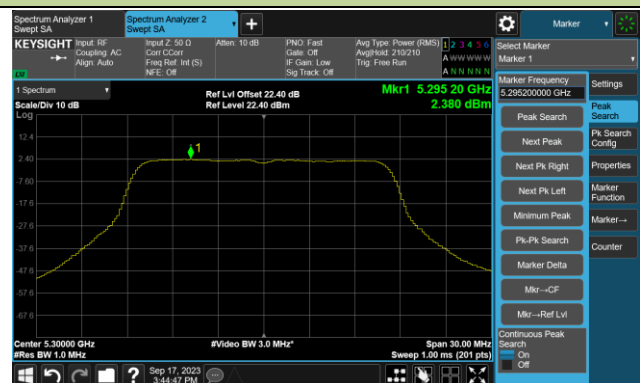

Channel 42 + 58 (5210 + 5290MHz)

Channel 106 + 122 (5530 + 5610MHz)

## 802.11a Power Spectral Density- Ant 3

Channel 36 (5180MHz)

Channel 44 (5220MHz)

Channel 48 (5240MHz)

Channel 52 (5260MHz)

Channel 60 (5300MHz)

Channel 64 (5320MHz)

Channel 100 (5500MHz)

Channel 116 (5580MHz)

802.11a Power Spectral Density- Ant 3

Channel 140 (5700MHz)

Channel 144(5720MHz)

Channel 149 (5745MHz)

Channel 157 (5785MHz)

Channel 165 (5825MHz)