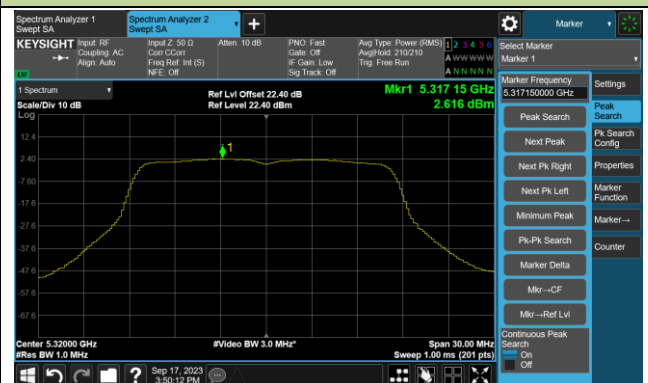

Channel 42 + 58 (5210 + 5290MHz)

Channel 106 + 122 (5530 + 5610MHz)

## 802.11a Power Spectral Density- Ant 3

Channel 36 (5180MHz)

Channel 44 (5220MHz)

Channel 48 (5240MHz)

Channel 52 (5260MHz)

Channel 60 (5300MHz)

Channel 64 (5320MHz)

Channel 100 (5500MHz)

Channel 116 (5580MHz)

802.11a Power Spectral Density- Ant 3

Channel 140 (5700MHz)

Channel 144(5720MHz)

Channel 149 (5745MHz)

Channel 157 (5785MHz)

Channel 165 (5825MHz)