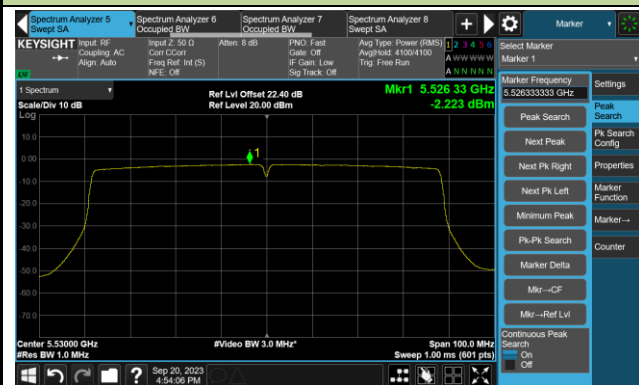

Channel 142 (5710MHz)

802.11ac-VHT40 Power Spectral Density- Ant 3

Channel 151 (5755MHz)

Channel 159 (5795MHz)

## 802.11ac-VHT80 Power Spectral Density- Ant 3

Channel 42 (5210MHz)

Channel 58 (5290MHz)

Channel 106 (5530MHz)

Channel 122 (5610MHz)

Channel 138 (5690MHz)

Channel 155 (5775MHz)