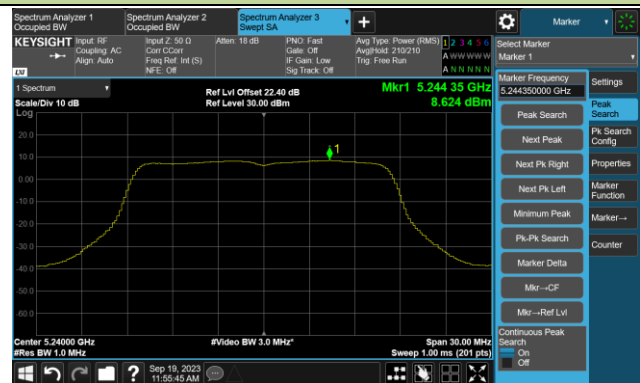

Channel 42 + 58 (5210 + 5290MHz)

Channel 106 + 122 (5530 + 5610MHz)

## 802.11a Power Spectral Density- Ant 3

Channel 36 (5180MHz)

Channel 44 (5220MHz)

Channel 48 (5240MHz)

Channel 52 (5260MHz)

Channel 60 (5300MHz)

Channel 64 (5320MHz)

Channel 100 (5500MHz)

Channel 116 (5580MHz)

802.11a Power Spectral Density- Ant 3

Channel 140 (5700MHz)

Channel 144(5720MHz)

Channel 149 (5745MHz)

Channel 157 (5785MHz)

Channel 165 (5825MHz)