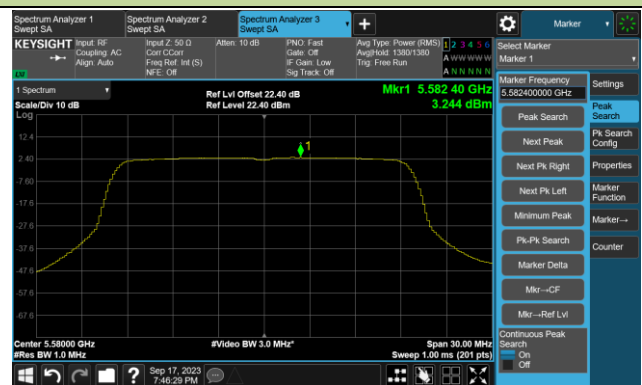

## 802.11ax-HE20 Power Spectral Density- Ant 2

Channel 36 (5180MHz)

Channel 44 (5220MHz)

Channel 48 (5240MHz)

Channel 52 (5260MHz)

Channel 60 (5300MHz)

Channel 64 (5320MHz)

Channel 100 (5500MHz)

Channel 116 (5580MHz)