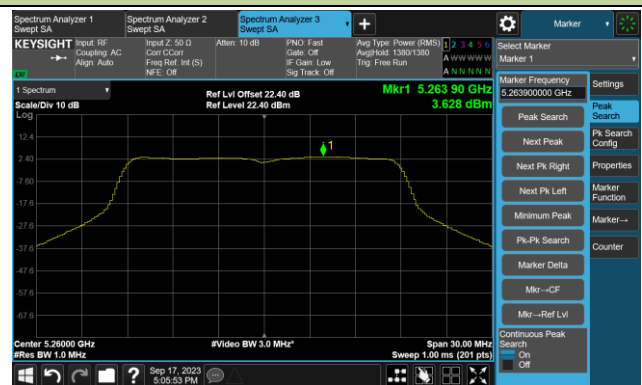

## 802.11ac-VHT20 Power Spectral Density- Ant 3

Channel 36 (5180MHz)

Channel 44 (5220MHz)

Channel 48 (5240MHz)

Channel 52 (5260MHz)

Channel 60 (5300MHz)

Channel 64 (5320MHz)

Channel 100 (5500MHz)

Channel 116 (5580MHz)