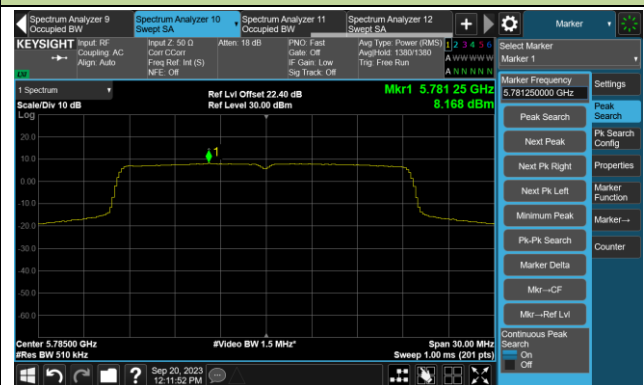

## 802.11ax-HE20 Power Spectral Density- Ant 2

Channel 140 (5700MHz)

Channel 144 (5720MHz)

Channel 149 (5745MHz)

Channel 157 (5785MHz)

Channel 165 (5825MHz)

## 802.11ax-HE40 Power Spectral Density- Ant 2

Channel 38 (5190MHz)

Channel 46 (5230MHz)

Channel 54 (5270MHz)

Channel 62 (5310MHz)

Channel 102 (5510MHz)

Channel 110 (5550MHz)

Channel 134 (5670MHz)