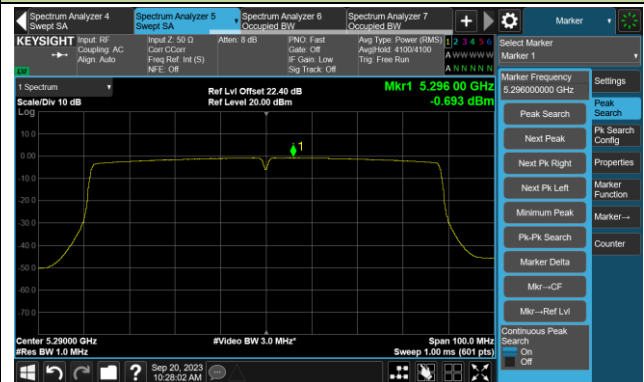

## 802.11ac-VHT40 Power Spectral Density- Ant 3

Channel 38 (5190MHz)

Channel 46 (5230MHz)

Channel 54 (5270MHz)

Channel 62 (5310MHz)

Channel 102 (5510MHz)

Channel 110 (5550MHz)

Channel 134 (5670MHz)

Channel 142 (5710MHz)

802.11ac-VHT40 Power Spectral Density- Ant 3

Channel 151 (5755MHz)

Channel 159 (5795MHz)

## 802.11ac-VHT80 Power Spectral Density- Ant 3

Channel 42 (5210MHz)

Channel 58 (5290MHz)

Channel 106 (5530MHz)

Channel 122 (5610MHz)

Channel 138 (5690MHz)

Channel 155 (5775MHz)