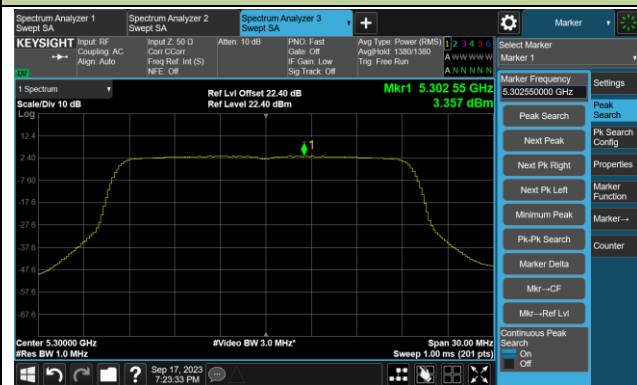

## 802.11ax-HE20 Power Spectral Density- Ant 2

Channel 36 (5180MHz)

Channel 44 (5220MHz)

Channel 48 (5240MHz)

Channel 52 (5260MHz)

Channel 60 (5300MHz)

Channel 64 (5320MHz)

Channel 100 (5500MHz)

Channel 116 (5580MHz)