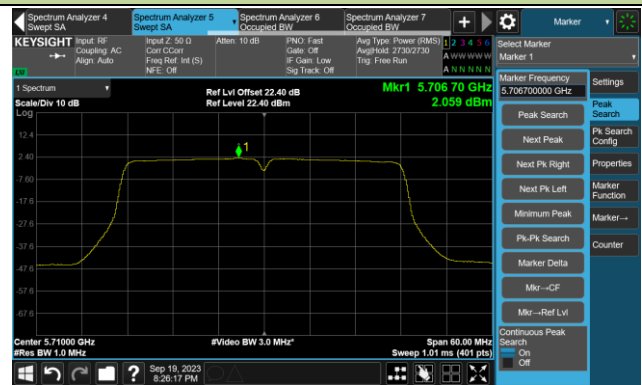

## 802.11ac-VHT20 Power Spectral Density- Ant 3

Channel 140 (5700MHz)

Channel 144(5720MHz)

Channel 149 (5745MHz)

Channel 157 (5785MHz)

Channel 165 (5825MHz)

## 802.11ac-VHT40 Power Spectral Density- Ant 3

Channel 38 (5190MHz)

Channel 46 (5230MHz)

Channel 54 (5270MHz)

Channel 62 (5310MHz)

Channel 102 (5510MHz)

Channel 110 (5550MHz)

Channel 134 (5670MHz)

Channel 142 (5710MHz)

802.11ac-VHT40 Power Spectral Density- Ant 3

Channel 151 (5755MHz)

Channel 159 (5795MHz)