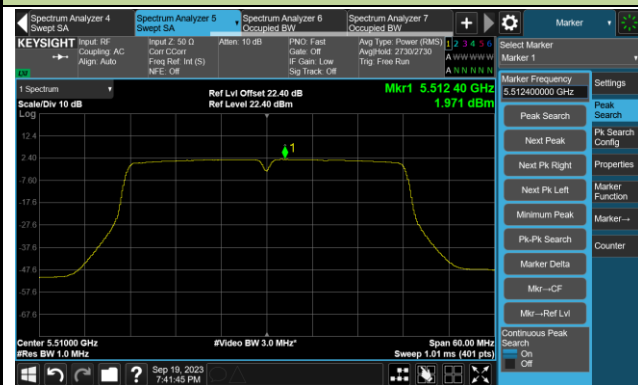

## 802.11ac-VHT20 Power Spectral Density- Ant 3

Channel 140 (5700MHz)

Channel 144(5720MHz)

Channel 149 (5745MHz)

Channel 157 (5785MHz)

Channel 165 (5825MHz)

## 802.11ac-VHT40 Power Spectral Density- Ant 3

Channel 38 (5190MHz)

Channel 46 (5230MHz)

Channel 54 (5270MHz)

Channel 62 (5310MHz)

Channel 102 (5510MHz)

Channel 110 (5550MHz)

Channel 134 (5670MHz)

Channel 142 (5710MHz)

802.11ac-VHT40 Power Spectral Density- Ant 3

Channel 151 (5755MHz)

Channel 159 (5795MHz)