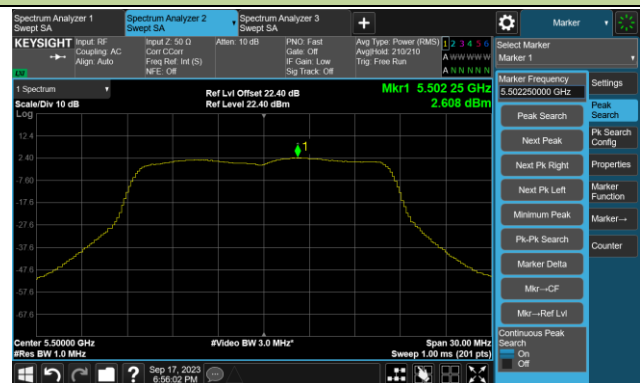

Channel 42 + 58 (5210 + 5290MHz)

Channel 106 + 122 (5530 + 5610MHz)

## 802.11a Power Spectral Density- Ant 3

Channel 36 (5180MHz)

Channel 44 (5220MHz)

Channel 48 (5240MHz)

Channel 52 (5260MHz)

Channel 60 (5300MHz)

Channel 64 (5320MHz)

Channel 100 (5500MHz)

Channel 116 (5580MHz)

802.11a Power Spectral Density- Ant 3

Channel 140 (5700MHz)

Channel 144(5720MHz)

Channel 149 (5745MHz)

Channel 157 (5785MHz)

Channel 165 (5825MHz)