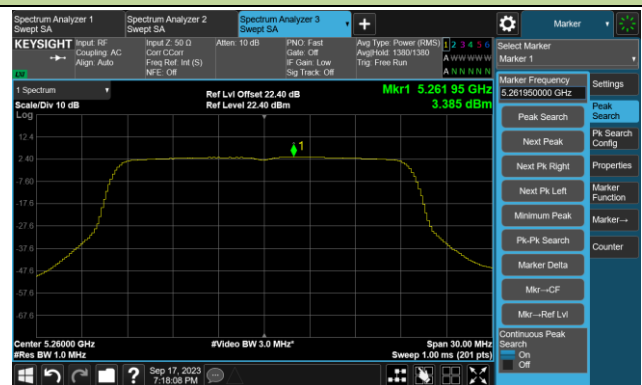

## 802.11ax-HE20 Power Spectral Density- Ant 2

Channel 36 (5180MHz)

Channel 44 (5220MHz)

Channel 48 (5240MHz)

Channel 52 (5260MHz)

Channel 60 (5300MHz)

Channel 64 (5320MHz)

Channel 100 (5500MHz)

Channel 116 (5580MHz)