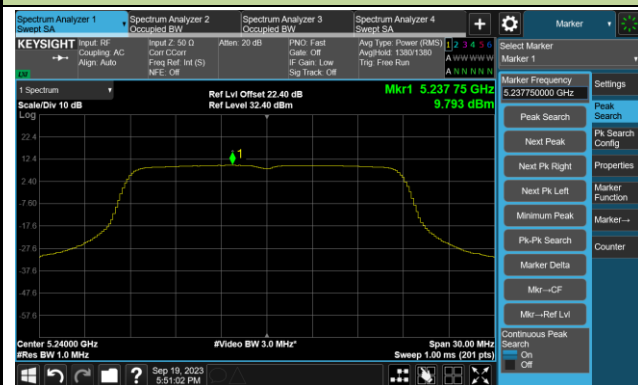

## 802.11ac-VHT20 Power Spectral Density- Ant 3

Channel 36 (5180MHz)

Channel 44 (5220MHz)

Channel 48 (5240MHz)

Channel 52 (5260MHz)

Channel 60 (5300MHz)

Channel 64 (5320MHz)

Channel 100 (5500MHz)

Channel 116 (5580MHz)