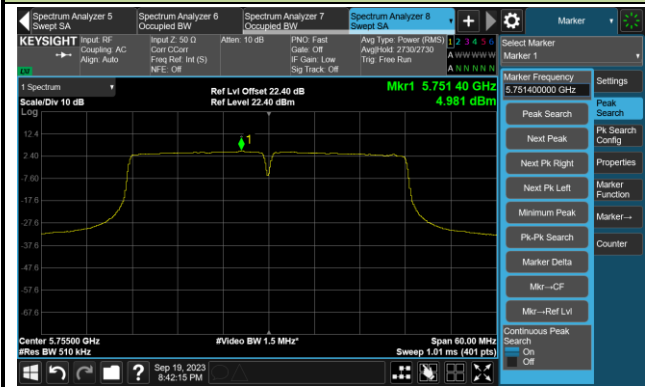

## 802.11ac-VHT20 Power Spectral Density- Ant 3

Channel 140 (5700MHz)

Channel 144(5720MHz)

Channel 149 (5745MHz)

Channel 157 (5785MHz)

Channel 165 (5825MHz)

## 802.11ac-VHT40 Power Spectral Density- Ant 3

Channel 38 (5190MHz)

Channel 46 (5230MHz)

Channel 54 (5270MHz)

Channel 62 (5310MHz)

Channel 102 (5510MHz)

Channel 110 (5550MHz)

Channel 134 (5670MHz)

Channel 142 (5710MHz)

802.11ac-VHT40 Power Spectral Density- Ant 3

Channel 151 (5755MHz)

Channel 159 (5795MHz)