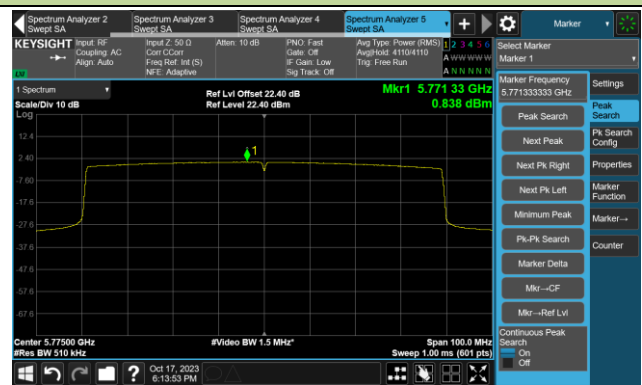

## 802.11ax-HE80 Power Spectral Density- Ant 2

Channel 42 (5210MHz)

Channel 58 (5290MHz)

Channel 106 (5530MHz)

Channel 122 (5610MHz)

Channel 138 (5690MHz)

Channel 155 (5775MHz)

802.11ax-HE80+80 Power Spectral Density- Ant 2

Channel 42 + 58 (5210 + 5290MHz)

Channel 106 + 122 (5530 + 5610MHz)