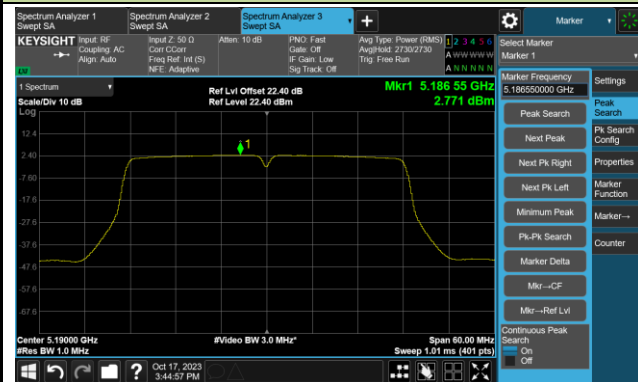

## 802.11ac-VHT20 Power Spectral Density- Ant 3

Channel 140 (5700MHz)

Channel 144(5720MHz)

Channel 149 (5745MHz)

Channel 157 (5785MHz)

Channel 165 (5825MHz)

## 802.11ac-VHT40 Power Spectral Density- Ant 3

Channel 38 (5190MHz)

Channel 46 (5230MHz)

Channel 54 (5270MHz)

Channel 62 (5310MHz)

Channel 102 (5510MHz)

Channel 110 (5550MHz)

Channel 134 (5670MHz)