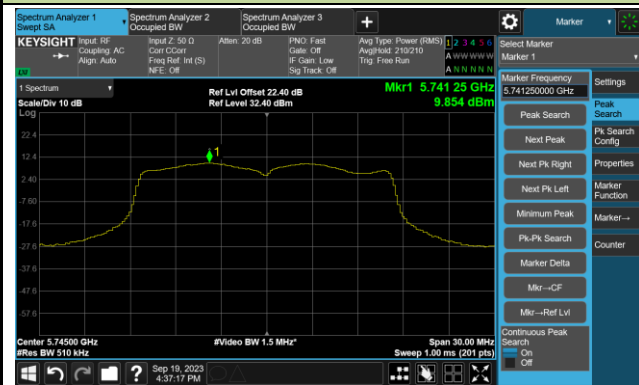

Channel 116 (5580MHz)

802.11a Power Spectral Density- Ant 3

Channel 140 (5700MHz)

Channel 144(5720MHz)

Channel 149 (5745MHz)

Channel 157 (5785MHz)

Channel 165 (5825MHz)

## 802.11ac-VHT20 Power Spectral Density- Ant 3

Channel 36 (5180MHz)

Channel 44 (5220MHz)

Channel 48 (5240MHz)

Channel 52 (5260MHz)

Channel 60 (5300MHz)

Channel 64 (5320MHz)

Channel 100 (5500MHz)