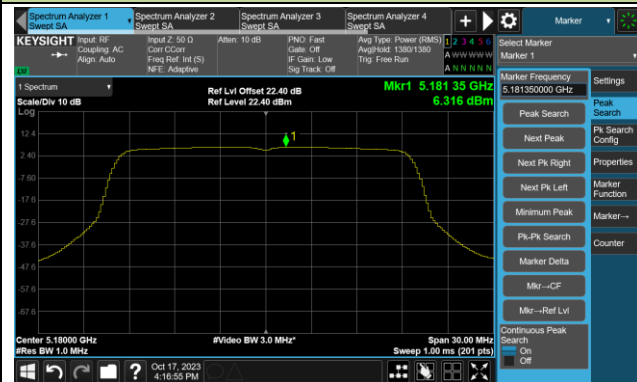

## 802.11ax-HE20 Power Spectral Density- Ant 2

Channel 36 (5180MHz)

Channel 44 (5220MHz)

Channel 48 (5240MHz)

Channel 52 (5260MHz)

Channel 60 (5300MHz)

Channel 64 (5320MHz)

Channel 100 (5500MHz)

Channel 116 (5580MHz)