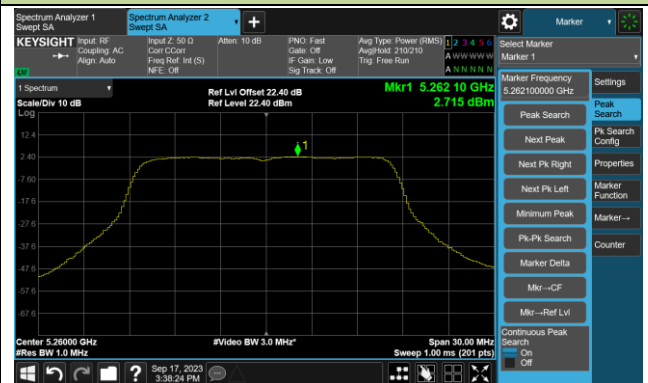

Channel 42 + 58 (5210 + 5290MHz)

Channel 106 + 122 (5530 + 5610MHz)

## 802.11a Power Spectral Density- Ant 3

Channel 36 (5180MHz)

Channel 44 (5220MHz)

Channel 48 (5240MHz)

Channel 52 (5260MHz)

Channel 60 (5300MHz)

Channel 64 (5320MHz)

Channel 100 (5500MHz)

Channel 116 (5580MHz)

802.11a Power Spectral Density- Ant 3

Channel 140 (5700MHz)

Channel 144(5720MHz)

Channel 149 (5745MHz)

Channel 157 (5785MHz)

Channel 165 (5825MHz)