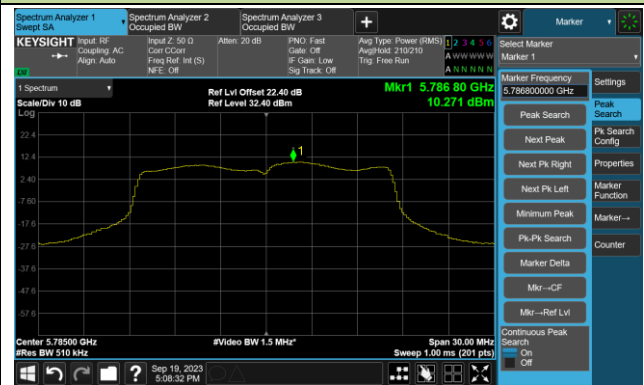

## 802.11a Power Spectral Density- Ant 3

Channel 36 (5180MHz)

Channel 44 (5220MHz)

Channel 48 (5240MHz)

Channel 52 (5260MHz)

Channel 60 (5300MHz)

Channel 64 (5320MHz)

Channel 100 (5500MHz)

Channel 116 (5580MHz)

802.11a Power Spectral Density- Ant 3

Channel 140 (5700MHz)

Channel 144(5720MHz)

Channel 149 (5745MHz)

Channel 157 (5785MHz)

Channel 165 (5825MHz)

## 802.11ac-VHT20 Power Spectral Density- Ant 3

Channel 36 (5180MHz)

Channel 44 (5220MHz)

Channel 48 (5240MHz)

Channel 52 (5260MHz)

Channel 60 (5300MHz)

Channel 64 (5320MHz)

Channel 100 (5500MHz)