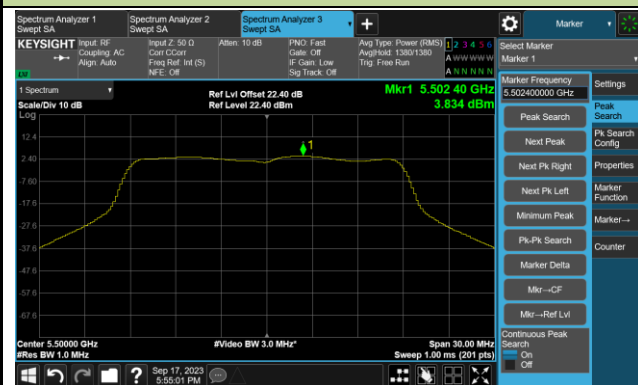

## 802.11ac-VHT20 Power Spectral Density- Ant 3

Channel 36 (5180MHz)

Channel 44 (5220MHz)

Channel 48 (5240MHz)

Channel 52 (5260MHz)

Channel 60 (5300MHz)

Channel 64 (5320MHz)

Channel 100 (5500MHz)

Channel 116 (5580MHz)