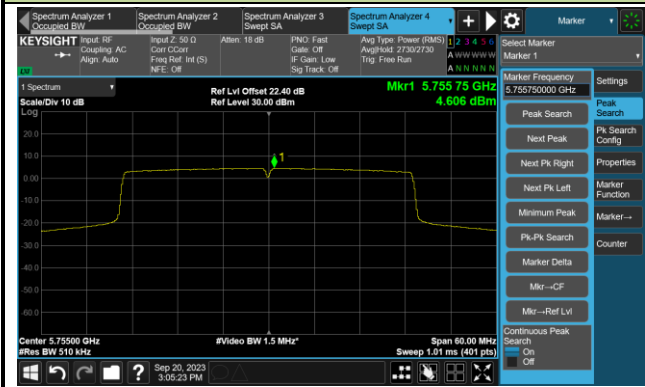

## 802.11ax-HE20 Power Spectral Density- Ant 2

Channel 140 (5700MHz)

Channel 144 (5720MHz)

Channel 149 (5745MHz)

Channel 157 (5785MHz)

Channel 165 (5825MHz)

## 802.11ax-HE40 Power Spectral Density- Ant 2

Channel 38 (5190MHz)

Channel 46 (5230MHz)

Channel 54 (5270MHz)

Channel 62 (5310MHz)

Channel 102 (5510MHz)

Channel 110 (5550MHz)

Channel 134 (5670MHz)

Channel 142 (5710MHz)

802.11ax-HE40 Power Spectral Density- Ant 2

Channel 151 (5755MHz)

Channel 159 (5795MHz)