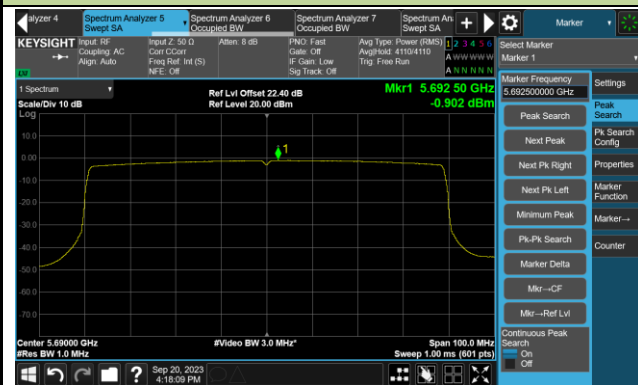

## 802.11ax-HE80 Power Spectral Density- Ant 2

Channel 42 (5210MHz)

Channel 58 (5290MHz)

Channel 106 (5530MHz)

Channel 122 (5610MHz)

Channel 138 (5690MHz)

Channel 155 (5775MHz)

802.11ax-HE80+80 Power Spectral Density- Ant 2

Channel 42 + 58 (5210 + 5290MHz)

Channel 106 + 122 (5530 + 5610MHz)