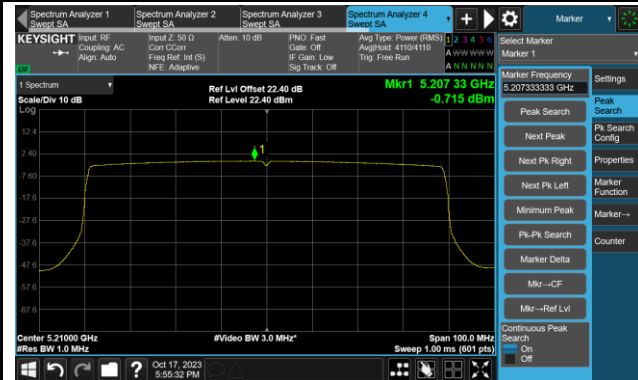

Channel 142 (5710MHz)

802.11ax-HE40 Power Spectral Density- Ant 2

Channel 151 (5755MHz)

Channel 159 (5795MHz)

## 802.11ax-HE80 Power Spectral Density- Ant 2

Channel 42 (5210MHz)

Channel 58 (5290MHz)

Channel 106 (5530MHz)

Channel 122 (5610MHz)

Channel 138 (5690MHz)

Channel 155 (5775MHz)

802.11ax-HE80+80 Power Spectral Density- Ant 2