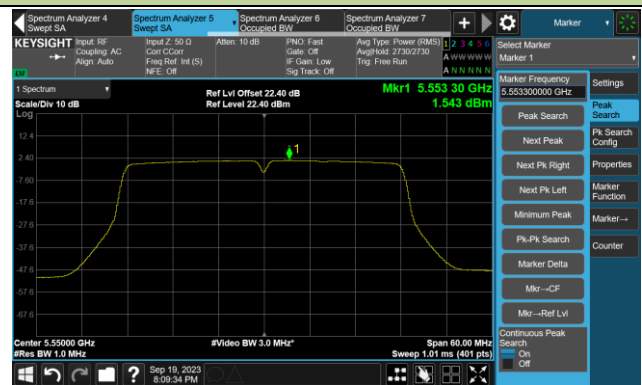

## 802.11ac-VHT20 Power Spectral Density- Ant 3

Channel 140 (5700MHz)

Channel 144(5720MHz)

Channel 149 (5745MHz)

Channel 157 (5785MHz)

Channel 165 (5825MHz)

## 802.11ac-VHT40 Power Spectral Density- Ant 3

Channel 38 (5190MHz)

Channel 46 (5230MHz)

Channel 54 (5270MHz)

Channel 62 (5310MHz)

Channel 102 (5510MHz)

Channel 110 (5550MHz)

Channel 134 (5670MHz)

Channel 142 (5710MHz)

802.11ac-VHT40 Power Spectral Density- Ant 3

Channel 151 (5755MHz)

Channel 159 (5795MHz)