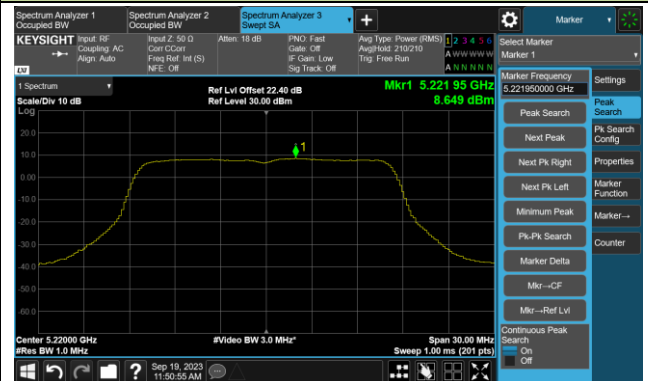

## 802.11ax-HE80 Power Spectral Density- Ant 2

Channel 42 (5210MHz)

Channel 58 (5290MHz)

Channel 106 (5530MHz)

Channel 122 (5610MHz)

Channel 138 (5690MHz)

Channel 155 (5775MHz)

802.11ax-HE80+80 Power Spectral Density- Ant 2

Channel 42 + 58 (5210 + 5290MHz)

Channel 106 + 122 (5530 + 5610MHz)

## 802.11a Power Spectral Density- Ant 3

Channel 36 (5180MHz)

Channel 44 (5220MHz)

Channel 48 (5240MHz)

Channel 52 (5260MHz)

Channel 60 (5300MHz)

Channel 64 (5320MHz)

Channel 100 (5500MHz)