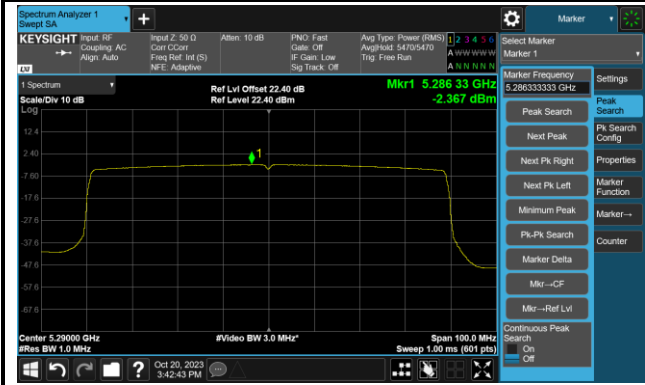

## 802.11ax-HE80 Power Spectral Density- Ant 2

Channel 42 (5210MHz)

Channel 58 (5290MHz)

Channel 106 (5530MHz)

Channel 122 (5610MHz)

Channel 138 (5690MHz)

Channel 155 (5775MHz)

802.11ax-HE80+80 Power Spectral Density- Ant 2

Channel 42 + 58 (5210 + 5290MHz)

Channel 106 + 122 (5530 + 5610MHz)