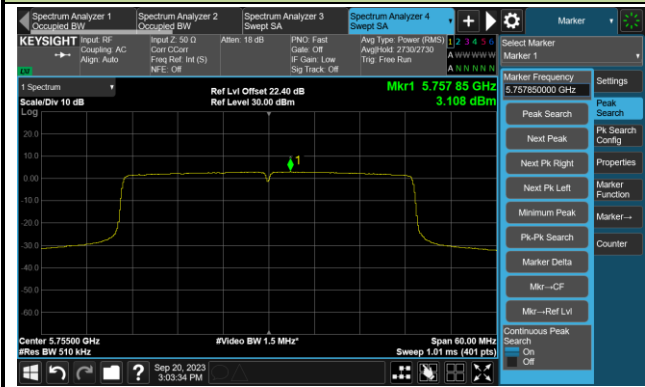

Channel 38 (5190MHz)

Channel 46 (5230MHz)

Channel 54 (5270MHz)

Channel 62 (5310MHz)

Channel 102 (5510MHz)

Channel 110 (5550MHz)

Channel 134 (5670MHz)

Channel 142 (5710MHz)

802.11ax-HE40 Power Spectral Density- Ant 0

Channel 151 (5755MHz)

Channel 159 (5795MHz)

802.11ax-HE80 Power Spectral Density- Ant 0

Channel 42 (5210MHz)

Channel 58 (5290MHz)

Channel 106 (5530MHz)

Channel 122 (5610MHz)