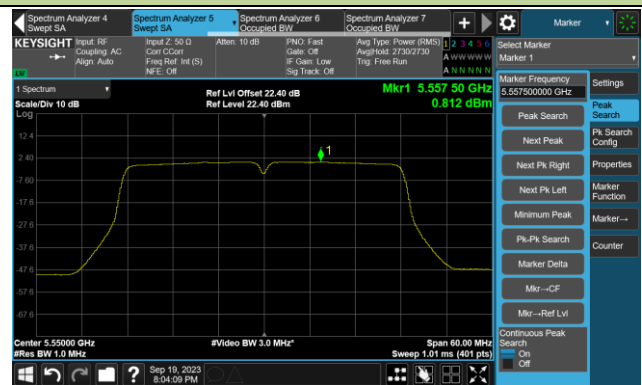

Channel 48 (5240MHz)

Channel 52 (5260MHz)

Channel 60 (5300MHz)

Channel 64 (5320MHz)

Channel 100 (5500MHz)

Channel 116 (5580MHz)

802.11ac-VHT20 Power Spectral Density- Ant 1

Channel 140 (5700MHz)

Channel 144(5720MHz)

Channel 149 (5745MHz)

Channel 157 (5785MHz)

Channel 165 (5825MHz)

802.11ac-VHT40 Power Spectral Density- Ant 1

Channel 38 (5190MHz)

Channel 46 (5230MHz)

Channel 54 (5270MHz)

Channel 62 (5310MHz)

Channel 102 (5510MHz)

Channel 110 (5550MHz)

Channel 134 (5670MHz)

Channel 142 (5710MHz)

802.11ac-VHT40 Power Spectral Density- Ant 1

Channel 151 (5755MHz)

Channel 159 (5795MHz)