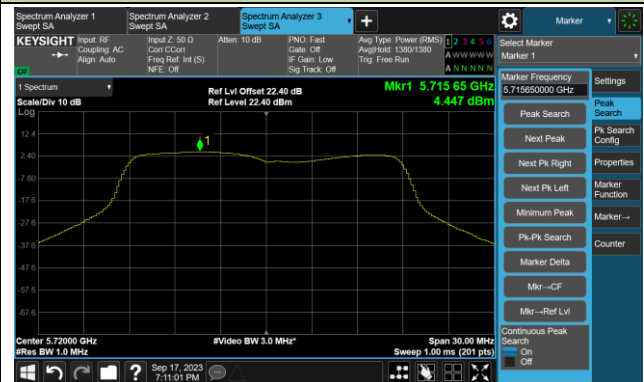

Channel 48 (5240MHz)

Channel 52 (5260MHz)

Channel 60 (5300MHz)

Channel 64 (5320MHz)

Channel 100 (5500MHz)

Channel 116 (5580MHz)

802.11ac-VHT20 Power Spectral Density- Ant 1

Channel 140 (5700MHz)

Channel 144(5720MHz)

Channel 149 (5745MHz)

Channel 157 (5785MHz)

Channel 165 (5825MHz)

802.11ac-VHT40 Power Spectral Density- Ant 1

Channel 38 (5190MHz)

Channel 46 (5230MHz)

Channel 54 (5270MHz)