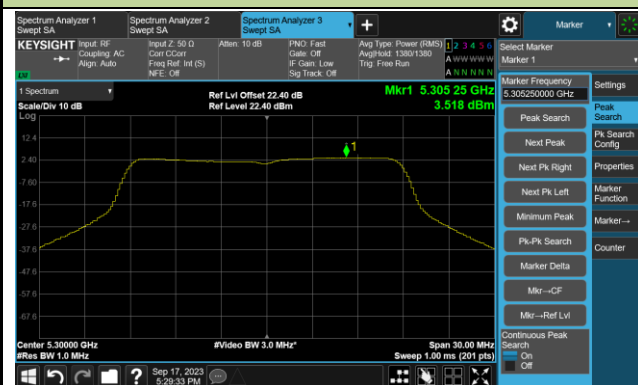

Channel 140 (5700MHz)

Channel 144(5720MHz)

Channel 149 (5745MHz)

Channel 157 (5785MHz)

Channel 165 (5825MHz)

802.11ac-VHT20 Power Spectral Density- Ant 1

Channel 36 (5180MHz)

Channel 44 (5220MHz)

Channel 48 (5240MHz)

Channel 52 (5260MHz)

Channel 60 (5300MHz)

Channel 64 (5320MHz)

Channel 100 (5500MHz)

Channel 116 (5580MHz)

802.11ac-VHT20 Power Spectral Density- Ant 1

Channel 140 (5700MHz)