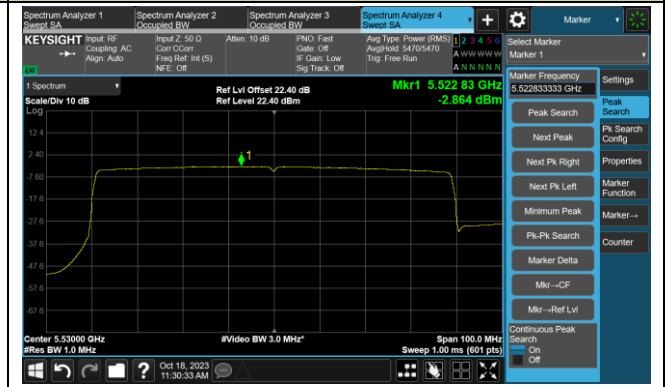

802.11ax-HE40 Power Spectral Density- Ant 0

Channel 151 (5755MHz)

Channel 159 (5795MHz)

802.11ax-HE80 Power Spectral Density- Ant 0

Channel 42 (5210MHz)

Channel 58 (5290MHz)

Channel 106 (5530MHz)

Channel 122 (5610MHz)

Channel 138 (5690MHz)

Channel 155 (5775MHz)

802.11ax-HE80+80 Power Spectral Density- Ant 0

Channel 42 + 58 (5210 + 5290MHz)

Channel 106 + 122 (5530 + 5610MHz)

802.11a Power Spectral Density- Ant 1

Channel 36 (5180MHz)

Channel 44 (5220MHz)

Channel 48 (5240MHz)

Channel 52 (5260MHz)

Channel 60 (5300MHz)

Channel 64 (5320MHz)

Channel 100 (5500MHz)

Channel 116 (5580MHz)

802.11a Power Spectral Density- Ant 1