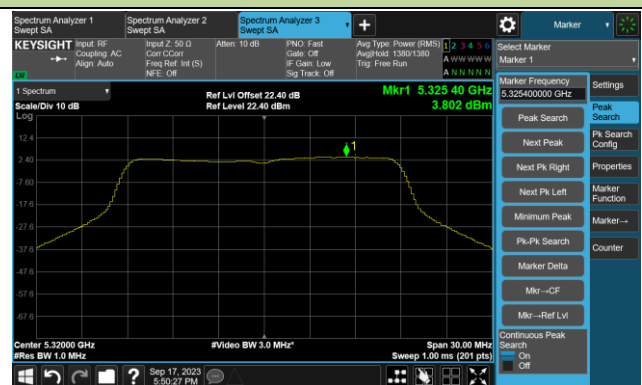

Channel 140 (5700MHz)

Channel 144(5720MHz)

Channel 149 (5745MHz)

Channel 157 (5785MHz)

Channel 165 (5825MHz)

802.11ac-VHT20 Power Spectral Density- Ant 1

Channel 36 (5180MHz)

Channel 44 (5220MHz)

Channel 48 (5240MHz)

Channel 52 (5260MHz)

Channel 60 (5300MHz)

Channel 64 (5320MHz)

Channel 100 (5500MHz)

Channel 116 (5580MHz)

802.11ac-VHT20 Power Spectral Density- Ant 1

Channel 140 (5700MHz)

Channel 144(5720MHz)

Channel 149 (5745MHz)

Channel 157 (5785MHz)

Channel 165 (5825MHz)

802.11ac-VHT40 Power Spectral Density- Ant 1

Channel 38 (5190MHz)

Channel 46 (5230MHz)

Channel 54 (5270MHz)