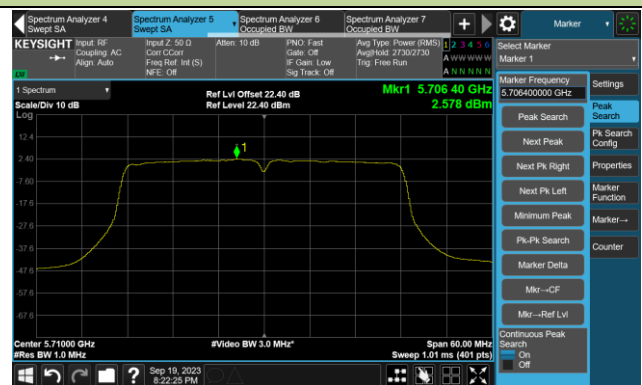

Channel 144(5720MHz)

Channel 149 (5745MHz)

Channel 157 (5785MHz)

Channel 165 (5825MHz)

802.11ac-VHT40 Power Spectral Density- Ant 1

Channel 38 (5190MHz)

Channel 46 (5230MHz)

Channel 54 (5270MHz)

Channel 62 (5310MHz)

Channel 102 (5510MHz)

Channel 110 (5550MHz)

Channel 134 (5670MHz)

Channel 142 (5710MHz)

802.11ac-VHT40 Power Spectral Density- Ant 1

Channel 151 (5755MHz)

Channel 159 (5795MHz)

802.11ac-VHT80 Power Spectral Density- Ant 1

Channel 42 (5210MHz)

Channel 58 (5290MHz)

Channel 106 (5530MHz)

Channel 122 (5610MHz)

Channel 138 (5690MHz)

Channel 155 (5775MHz)