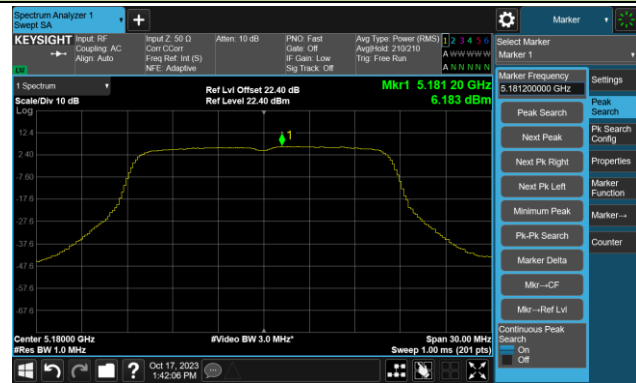

Channel 138 (5690MHz)

Channel 155 (5775MHz)

802.11ax-HE80+80 Power Spectral Density- Ant 0

Channel 42 + 58 (5210 + 5290MHz)

Channel 106 + 122 (5530 + 5610MHz)

802.11a Power Spectral Density- Ant 1

Channel 36 (5180MHz)

Channel 44 (5220MHz)

Channel 48 (5240MHz)

Channel 52 (5260MHz)

Channel 60 (5300MHz)

Channel 64 (5320MHz)

Channel 100 (5500MHz)

Channel 116 (5580MHz)

802.11a Power Spectral Density- Ant 1