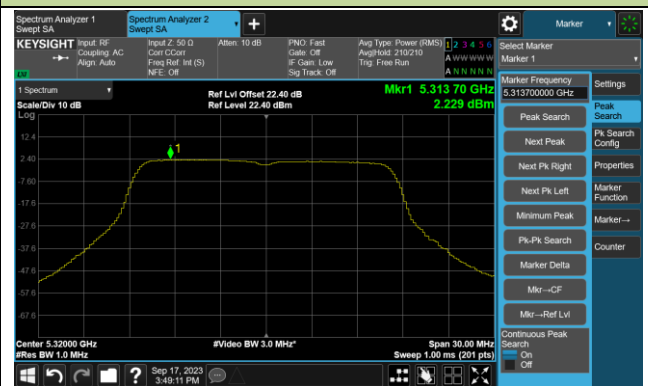

Channel 44 (5220MHz)

Channel 48 (5240MHz)

Channel 52 (5260MHz)

Channel 60 (5300MHz)

Channel 64 (5320MHz)

Channel 100 (5500MHz)

Channel 116 (5580MHz)

802.11a Power Spectral Density- Ant 1

Channel 140 (5700MHz)

Channel 144(5720MHz)

Channel 149 (5745MHz)

Channel 157 (5785MHz)

Channel 165 (5825MHz)

802.11ac-VHT20 Power Spectral Density- Ant 1

Channel 36 (5180MHz)

Channel 44 (5220MHz)