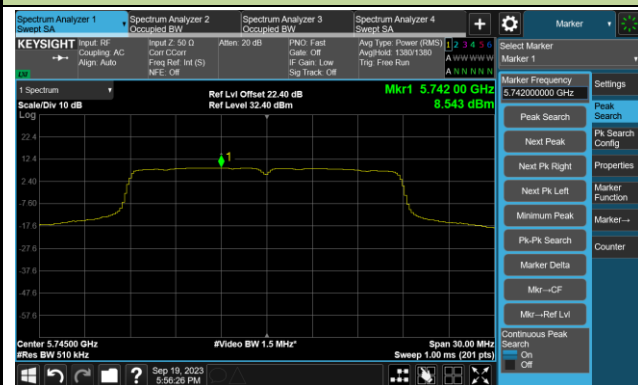

Channel 48 (5240MHz)

Channel 52 (5260MHz)

Channel 60 (5300MHz)

Channel 64 (5320MHz)

Channel 100 (5500MHz)

Channel 116 (5580MHz)

802.11ac-VHT20 Power Spectral Density- Ant 1

Channel 140 (5700MHz)

Channel 144(5720MHz)

Channel 149 (5745MHz)

Channel 157 (5785MHz)

Channel 165 (5825MHz)

802.11ac-VHT40 Power Spectral Density- Ant 1

Channel 38 (5190MHz)

Channel 46 (5230MHz)

Channel 54 (5270MHz)