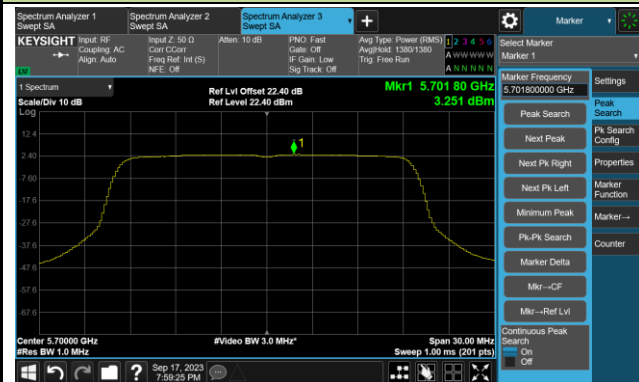

802.11ax-HE20 Power Spectral Density- Ant 0

Channel 36 (5180MHz)

Channel 44 (5220MHz)

Channel 48 (5240MHz)

Channel 52 (5260MHz)

Channel 60 (5300MHz)

Channel 64 (5320MHz)

Channel 100 (5500MHz)

Channel 116 (5580MHz)

802.11ax-HE20 Power Spectral Density- Ant 0

Channel 140 (5700MHz)

Channel 144(5720MHz)

Channel 149 (5745MHz)

Channel 157 (5785MHz)

Channel 165 (5825MHz)

802.11ax-HE40 Power Spectral Density- Ant 0