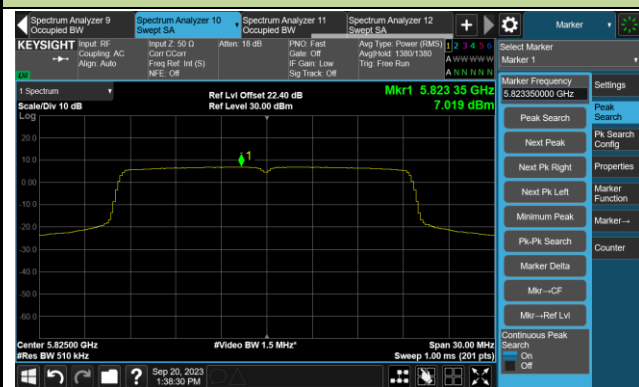

Channel 116 (5580MHz)

802.11ax-HE20 Power Spectral Density- Ant 0

Channel 140 (5700MHz)

Channel 144(5720MHz)

Channel 149 (5745MHz)

Channel 157 (5785MHz)

Channel 165 (5825MHz)

802.11ax-HE40 Power Spectral Density- Ant 0

Channel 38 (5190MHz)

Channel 46 (5230MHz)

Channel 54 (5270MHz)

Channel 62 (5310MHz)

Channel 102 (5510MHz)

Channel 110 (5550MHz)

Channel 134 (5670MHz)

Channel 142 (5710MHz)