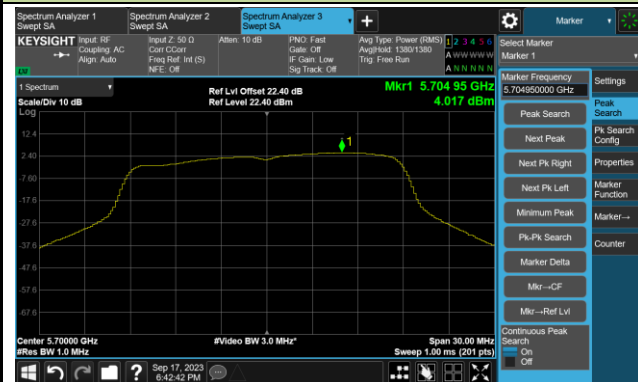

Channel 48 (5240MHz)

Channel 52 (5260MHz)

Channel 60 (5300MHz)

Channel 64 (5320MHz)

Channel 100 (5500MHz)

Channel 116 (5580MHz)

802.11ac-VHT20 Power Spectral Density- Ant 1

Channel 140 (5700MHz)

Channel 144(5720MHz)

Channel 149 (5745MHz)

Channel 157 (5785MHz)

Channel 165 (5825MHz)

802.11ac-VHT40 Power Spectral Density- Ant 1

Channel 38 (5190MHz)

Channel 46 (5230MHz)

Channel 54 (5270MHz)