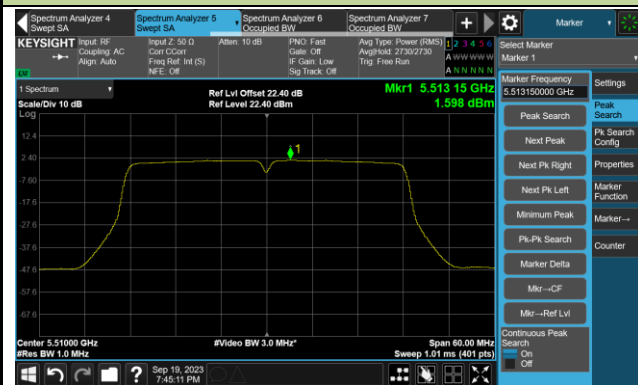

Channel 144(5720MHz)

Channel 149 (5745MHz)

Channel 157 (5785MHz)

Channel 165 (5825MHz)

802.11ac-VHT40 Power Spectral Density- Ant 1

Channel 38 (5190MHz)

Channel 46 (5230MHz)

Channel 54 (5270MHz)

Channel 62 (5310MHz)

Channel 102 (5510MHz)

Channel 110 (5550MHz)

Channel 134 (5670MHz)

Channel 142 (5710MHz)

802.11ac-VHT40 Power Spectral Density- Ant 1

Channel 151 (5755MHz)

Channel 159 (5795MHz)