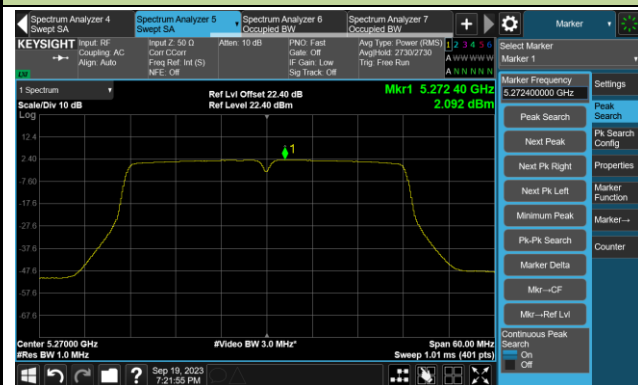

Channel 144(5720MHz)

Channel 149 (5745MHz)

Channel 157 (5785MHz)

Channel 165 (5825MHz)

802.11ac-VHT40 Power Spectral Density- Ant 1

Channel 38 (5190MHz)

Channel 46 (5230MHz)

Channel 54 (5270MHz)

Channel 62 (5310MHz)

Channel 102 (5510MHz)

Channel 110 (5550MHz)

Channel 134 (5670MHz)

Channel 142 (5710MHz)

802.11ac-VHT40 Power Spectral Density- Ant 1

Channel 151 (5755MHz)

Channel 159 (5795MHz)