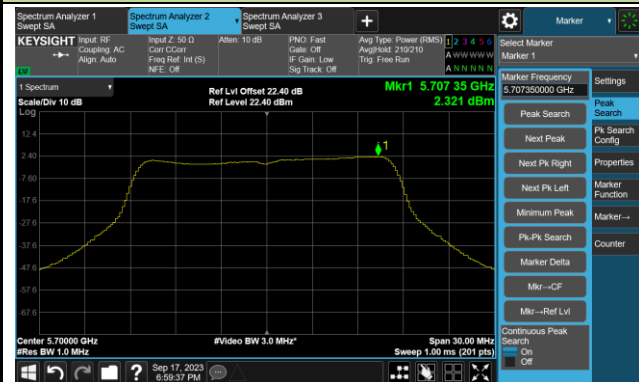

Channel 138 (5690MHz)

Channel 155 (5775MHz)

802.11ax-HE80+80 Power Spectral Density- Ant 0

Channel 42 + 58 (5210 + 5290MHz)

Channel 106 + 122 (5530 + 5610MHz)

802.11a Power Spectral Density- Ant 1

Channel 36 (5180MHz)

Channel 44 (5220MHz)

Channel 48 (5240MHz)

Channel 52 (5260MHz)

Channel 60 (5300MHz)

Channel 64 (5320MHz)

Channel 100 (5500MHz)

Channel 116 (5580MHz)

802.11a Power Spectral Density- Ant 1

Channel 140 (5700MHz)

Channel 144(5720MHz)

Channel 149 (5745MHz)

Channel 157 (5785MHz)

Channel 165 (5825MHz)

802.11ac-VHT20 Power Spectral Density- Ant 1

Channel 36 (5180MHz)

Channel 44 (5220MHz)