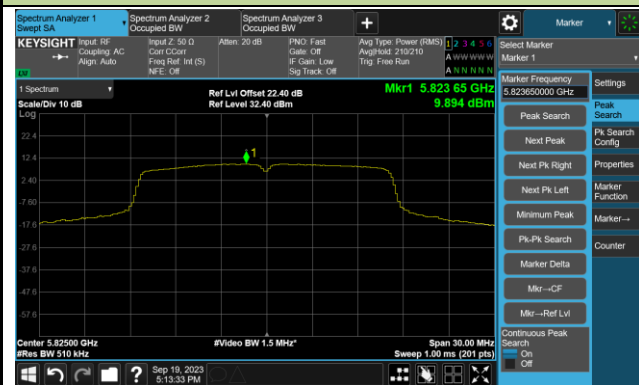

Channel 140 (5700MHz)

Channel 144(5720MHz)

Channel 149 (5745MHz)

Channel 157 (5785MHz)

Channel 165 (5825MHz)

802.11ac-VHT20 Power Spectral Density- Ant 1

Channel 36 (5180MHz)

Channel 44 (5220MHz)