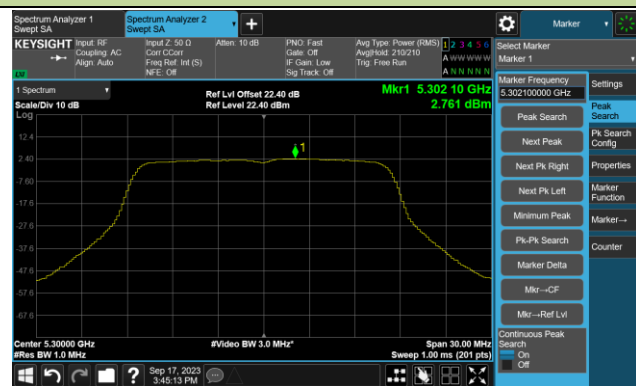

Channel 138 (5690MHz)

Channel 155 (5775MHz)

802.11ax-HE80+80 Power Spectral Density- Ant 0

Channel 42 + 58 (5210 + 5290MHz)

Channel 106 + 122 (5530 + 5610MHz)

802.11a Power Spectral Density- Ant 1

Channel 36 (5180MHz)

Channel 44 (5220MHz)

Channel 48 (5240MHz)

Channel 52 (5260MHz)

Channel 60 (5300MHz)

Channel 64 (5320MHz)

Channel 100 (5500MHz)

Channel 116 (5580MHz)

802.11a Power Spectral Density- Ant 1

Channel 140 (5700MHz)

Channel 144(5720MHz)

Channel 149 (5745MHz)

Channel 157 (5785MHz)

Channel 165 (5825MHz)

802.11ac-VHT20 Power Spectral Density- Ant 1

Channel 36 (5180MHz)

Channel 44 (5220MHz)