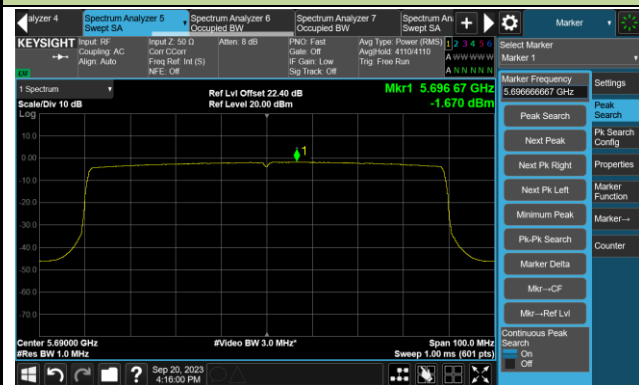

802.11ax-HE40 Power Spectral Density- Ant 0

Channel 151 (5755MHz)

Channel 159 (5795MHz)

802.11ax-HE80 Power Spectral Density- Ant 0

Channel 42 (5210MHz)

Channel 58 (5290MHz)

Channel 106 (5530MHz)

Channel 122 (5610MHz)

Channel 138 (5690MHz)

Channel 155 (5775MHz)

802.11ax-HE80+80 Power Spectral Density- Ant 0

Channel 42 + 58 (5210 + 5290MHz)

Channel 106 + 122 (5530 + 5610MHz)

802.11a Power Spectral Density- Ant 1

Channel 36 (5180MHz)