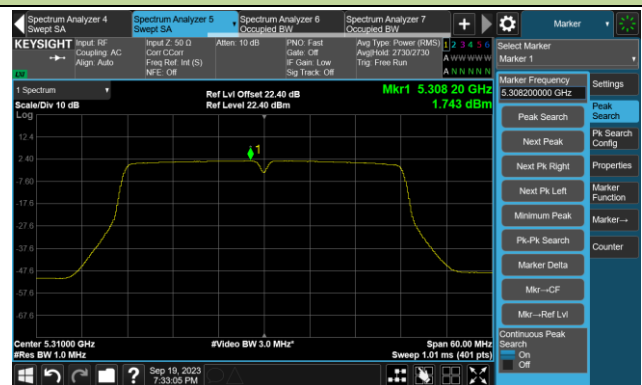

Channel 48 (5240MHz)

Channel 52 (5260MHz)

Channel 60 (5300MHz)

Channel 64 (5320MHz)

Channel 100 (5500MHz)

Channel 116 (5580MHz)

802.11ac-VHT20 Power Spectral Density- Ant 1

Channel 140 (5700MHz)

Channel 144(5720MHz)

Channel 149 (5745MHz)

Channel 157 (5785MHz)

Channel 165 (5825MHz)

802.11ac-VHT40 Power Spectral Density- Ant 1

Channel 38 (5190MHz)

Channel 46 (5230MHz)

Channel 54 (5270MHz)

Channel 62 (5310MHz)

Channel 102 (5510MHz)

Channel 110 (5550MHz)

Channel 134 (5670MHz)

Channel 142 (5710MHz)

802.11ac-VHT40 Power Spectral Density- Ant 1

Channel 151 (5755MHz)

Channel 159 (5795MHz)