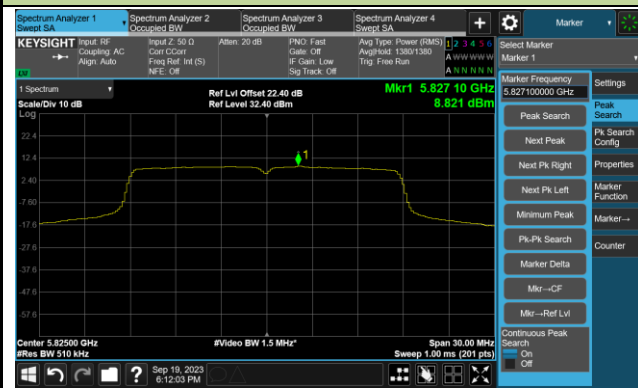

Channel 144(5720MHz)

Channel 149 (5745MHz)

Channel 157 (5785MHz)

Channel 165 (5825MHz)

802.11ac-VHT40 Power Spectral Density- Ant 1

Channel 38 (5190MHz)

Channel 46 (5230MHz)

Channel 54 (5270MHz)

Channel 62 (5310MHz)

Channel 102 (5510MHz)

Channel 110 (5550MHz)

Channel 134 (5670MHz)

Channel 142 (5710MHz)

802.11ac-VHT40 Power Spectral Density- Ant 1

Channel 151 (5755MHz)

Channel 159 (5795MHz)