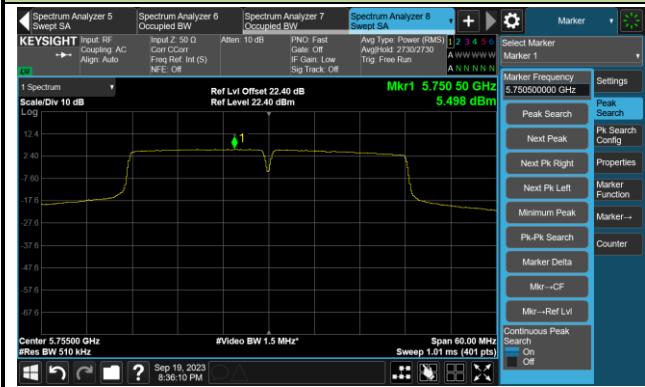

Channel 144(5720MHz)

Channel 149 (5745MHz)

Channel 157 (5785MHz)

Channel 165 (5825MHz)

802.11ac-VHT40 Power Spectral Density- Ant 1

Channel 38 (5190MHz)

Channel 46 (5230MHz)

Channel 54 (5270MHz)

Channel 62 (5310MHz)

Channel 102 (5510MHz)

Channel 110 (5550MHz)

Channel 134 (5670MHz)

Channel 142 (5710MHz)

802.11ac-VHT40 Power Spectral Density- Ant 1

Channel 151 (5755MHz)

Channel 159 (5795MHz)

802.11ac-VHT80 Power Spectral Density- Ant 1

Channel 42 (5210MHz)

Channel 58 (5290MHz)

Channel 106 (5530MHz)

Channel 122 (5610MHz)

Channel 138 (5690MHz)

Channel 155 (5775MHz)