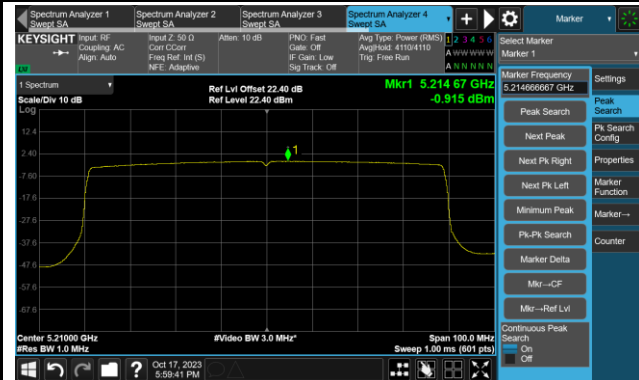

802.11ax-HE40 Power Spectral Density- Ant 0

Channel 151 (5755MHz)

Channel 159 (5795MHz)

802.11ax-HE80 Power Spectral Density- Ant 0

Channel 42 (5210MHz)

Channel 58 (5290MHz)

Channel 106 (5530MHz)

Channel 122 (5610MHz)

Channel 138 (5690MHz)

Channel 155 (5775MHz)

802.11ax-HE80+80 Power Spectral Density- Ant 0

Channel 42 + 58 (5210 + 5290MHz)

Channel 106 + 122 (5530 + 5610MHz)

802.11a Power Spectral Density- Ant 1

Channel 36 (5180MHz)