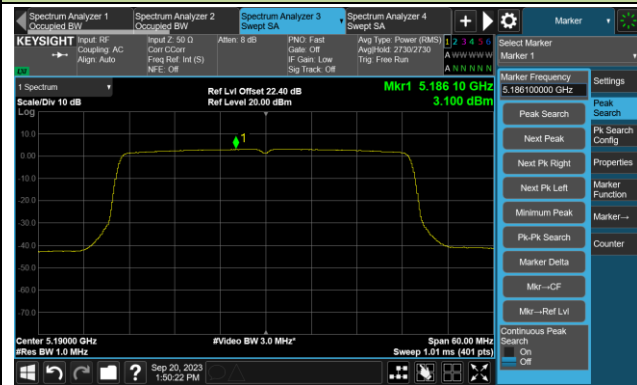

Channel 116 (5580MHz)

802.11ax-HE20 Power Spectral Density- Ant 0

Channel 140 (5700MHz)

Channel 144(5720MHz)

Channel 149 (5745MHz)

Channel 157 (5785MHz)

Channel 165 (5825MHz)

802.11ax-HE40 Power Spectral Density- Ant 0

Channel 38 (5190MHz)

Channel 46 (5230MHz)

Channel 54 (5270MHz)

Channel 62 (5310MHz)

Channel 102 (5510MHz)

Channel 110 (5550MHz)

Channel 134 (5670MHz)

Channel 142 (5710MHz)