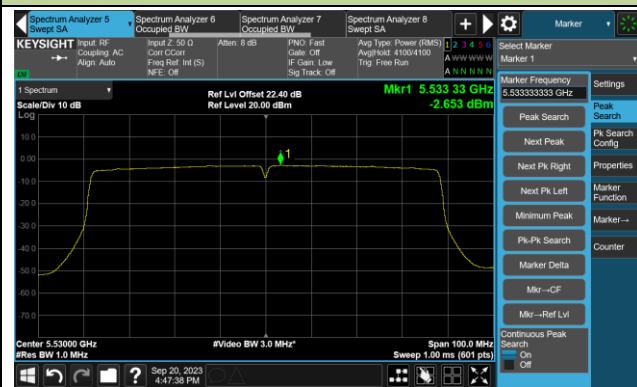

Channel 62 (5310MHz)

Channel 102 (5510MHz)

Channel 110 (5550MHz)

Channel 134 (5670MHz)

Channel 142 (5710MHz)

802.11ac-VHT40 Power Spectral Density- Ant 1

Channel 151 (5755MHz)

Channel 159 (5795MHz)

802.11ac-VHT80 Power Spectral Density- Ant 1

Channel 42 (5210MHz)

Channel 58 (5290MHz)

Channel 106 (5530MHz)

Channel 122 (5610MHz)

Channel 138 (5690MHz)

Channel 155 (5775MHz)