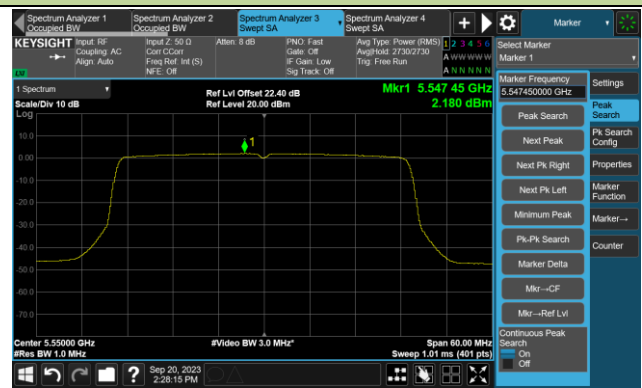

Channel 38 (5190MHz)

Channel 46 (5230MHz)

Channel 54 (5270MHz)

Channel 62 (5310MHz)

Channel 102 (5510MHz)

Channel 110 (5550MHz)

Channel 134 (5670MHz)

Channel 142 (5710MHz)

802.11ax-HE40 Power Spectral Density- Ant 0

Channel 151 (5755MHz)

Channel 159 (5795MHz)

802.11ax-HE80 Power Spectral Density- Ant 0

Channel 42 (5210MHz)

Channel 58 (5290MHz)

Channel 106 (5530MHz)

Channel 122 (5610MHz)