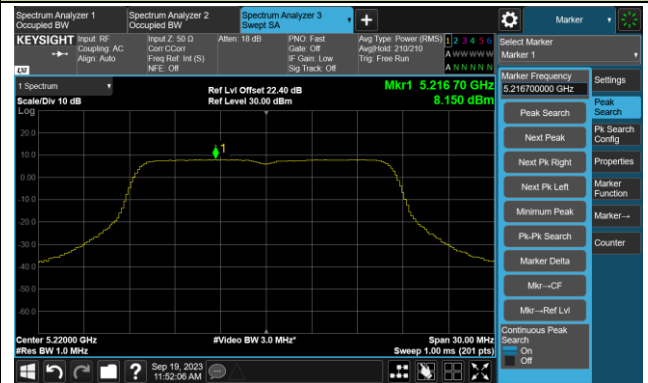

Channel 138 (5690MHz)

Channel 155 (5775MHz)

802.11ax-HE80+80 Power Spectral Density- Ant 0

Channel 42 + 58 (5210 + 5290MHz)

Channel 106 + 122 (5530 + 5610MHz)

802.11a Power Spectral Density- Ant 1

Channel 36 (5180MHz)

Channel 44 (5220MHz)

Channel 48 (5240MHz)

Channel 52 (5260MHz)

Channel 60 (5300MHz)

Channel 64 (5320MHz)

Channel 100 (5500MHz)

Channel 116 (5580MHz)

802.11a Power Spectral Density- Ant 1