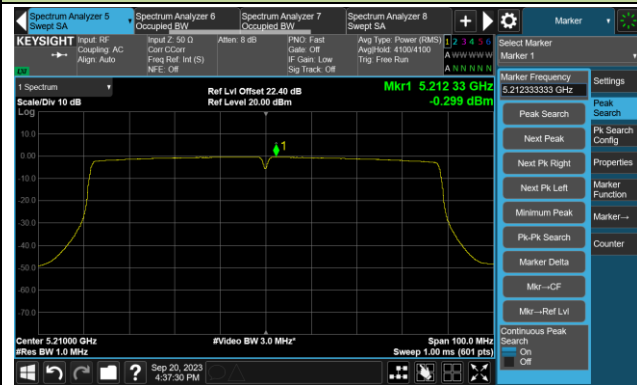

Channel 144(5720MHz)

Channel 149 (5745MHz)

Channel 157 (5785MHz)

Channel 165 (5825MHz)

802.11ac-VHT40 Power Spectral Density- Ant 1

Channel 38 (5190MHz)

Channel 46 (5230MHz)

Channel 54 (5270MHz)

Channel 62 (5310MHz)

Channel 102 (5510MHz)

Channel 110 (5550MHz)

Channel 134 (5670MHz)

Channel 142 (5710MHz)

802.11ac-VHT40 Power Spectral Density- Ant 1

Channel 151 (5755MHz)

Channel 159 (5795MHz)

802.11ac-VHT80 Power Spectral Density- Ant 1

Channel 42 (5210MHz)

Channel 58 (5290MHz)

Channel 106 (5530MHz)

Channel 122 (5610MHz)

Channel 138 (5690MHz)

Channel 155 (5775MHz)