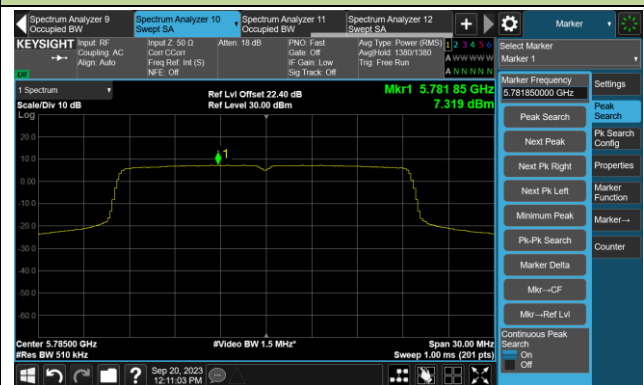

Channel 116 (5580MHz)

802.11ax-HE20 Power Spectral Density- Ant 0

Channel 140 (5700MHz)

Channel 144(5720MHz)

Channel 149 (5745MHz)

Channel 157 (5785MHz)

Channel 165 (5825MHz)

802.11ax-HE40 Power Spectral Density- Ant 0

Channel 38 (5190MHz)

Channel 46 (5230MHz)

Channel 54 (5270MHz)

Channel 62 (5310MHz)

Channel 102 (5510MHz)

Channel 110 (5550MHz)

Channel 134 (5670MHz)

Channel 142 (5710MHz)