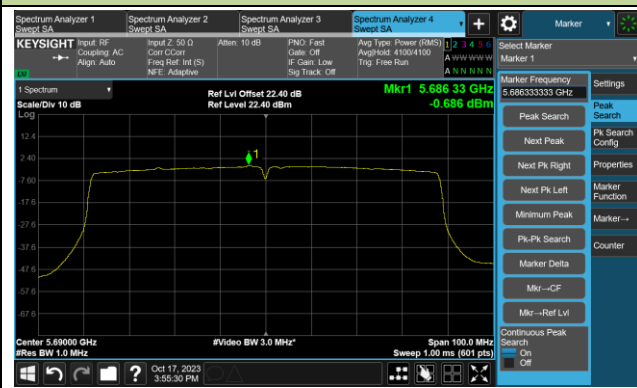

Channel 62 (5310MHz)

Channel 102 (5510MHz)

Channel 110 (5550MHz)

Channel 134 (5670MHz)

Channel 142 (5710MHz)

802.11ac-VHT40 Power Spectral Density- Ant 1

Channel 151 (5755MHz)

Channel 159 (5795MHz)

802.11ac-VHT80 Power Spectral Density- Ant 1

Channel 42 (5210MHz)

Channel 58 (5290MHz)

Channel 106 (5530MHz)

Channel 122 (5610MHz)

Channel 138 (5690MHz)

Channel 155 (5775MHz)