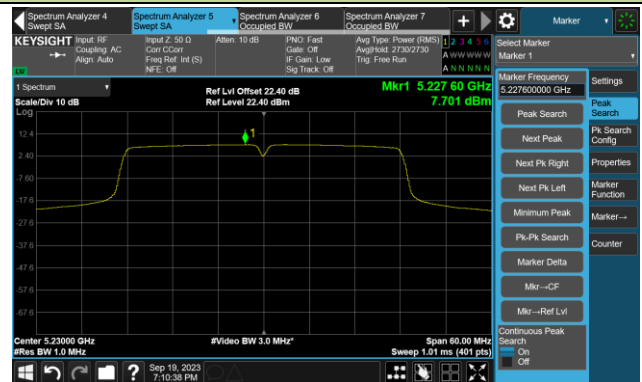

Channel 48 (5240MHz)

Channel 52 (5260MHz)

Channel 60 (5300MHz)

Channel 64 (5320MHz)

Channel 100 (5500MHz)

Channel 116 (5580MHz)

802.11ac-VHT20 Power Spectral Density- Ant 1

Channel 140 (5700MHz)

Channel 144(5720MHz)

Channel 149 (5745MHz)

Channel 157 (5785MHz)

Channel 165 (5825MHz)

802.11ac-VHT40 Power Spectral Density- Ant 1

Channel 38 (5190MHz)

Channel 46 (5230MHz)

Channel 54 (5270MHz)

Channel 62 (5310MHz)

Channel 102 (5510MHz)

Channel 110 (5550MHz)

Channel 134 (5670MHz)

Channel 142 (5710MHz)

802.11ac-VHT40 Power Spectral Density- Ant 1

Channel 151 (5755MHz)

Channel 159 (5795MHz)