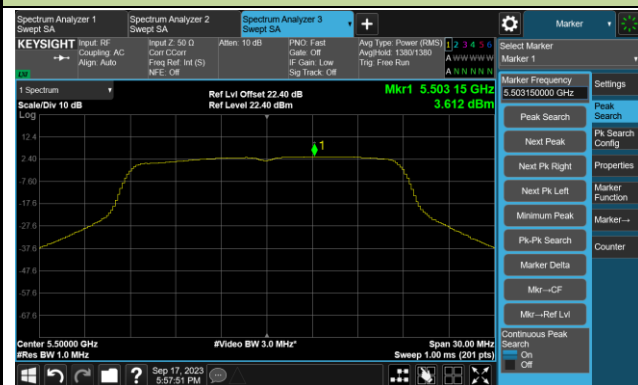

Channel 48 (5240MHz)

Channel 52 (5260MHz)

Channel 60 (5300MHz)

Channel 64 (5320MHz)

Channel 100 (5500MHz)

Channel 116 (5580MHz)

802.11ac-VHT20 Power Spectral Density- Ant 1

Channel 140 (5700MHz)

Channel 144(5720MHz)

Channel 149 (5745MHz)

Channel 157 (5785MHz)

Channel 165 (5825MHz)

802.11ac-VHT40 Power Spectral Density- Ant 1

Channel 38 (5190MHz)

Channel 46 (5230MHz)

Channel 54 (5270MHz)