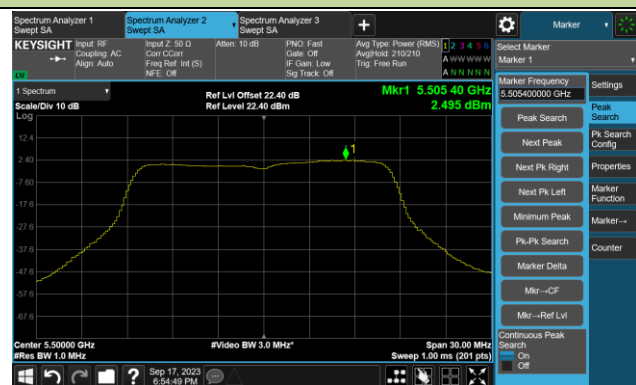

Channel 138 (5690MHz)

Channel 155 (5775MHz)

802.11ax-HE80+80 Power Spectral Density- Ant 0

Channel 42 + 58 (5210 + 5290MHz)

Channel 106 + 122 (5530 + 5610MHz)

802.11a Power Spectral Density- Ant 1

Channel 36 (5180MHz)

Channel 44 (5220MHz)

Channel 48 (5240MHz)

Channel 52 (5260MHz)

Channel 60 (5300MHz)

Channel 64 (5320MHz)

Channel 100 (5500MHz)

Channel 116 (5580MHz)

802.11a Power Spectral Density- Ant 1

Channel 140 (5700MHz)

Channel 144(5720MHz)

Channel 149 (5745MHz)

Channel 157 (5785MHz)

Channel 165 (5825MHz)

802.11ac-VHT20 Power Spectral Density- Ant 1

Channel 36 (5180MHz)

Channel 44 (5220MHz)