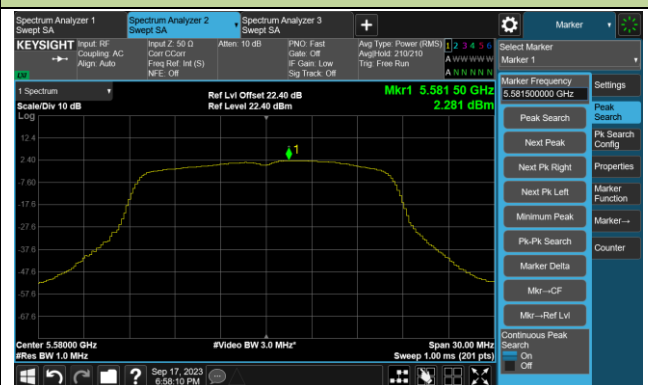

Channel 138 (5690MHz)

Channel 155 (5775MHz)

802.11ax-HE80+80 Power Spectral Density- Ant 0

Channel 42 + 58 (5210 + 5290MHz)

Channel 106 + 122 (5530 + 5610MHz)

802.11a Power Spectral Density- Ant 1

Channel 36 (5180MHz)

Channel 44 (5220MHz)

Channel 48 (5240MHz)

Channel 52 (5260MHz)

Channel 60 (5300MHz)

Channel 64 (5320MHz)

Channel 100 (5500MHz)

Channel 116 (5580MHz)

802.11a Power Spectral Density- Ant 1

Channel 140 (5700MHz)

Channel 144(5720MHz)

Channel 149 (5745MHz)

Channel 157 (5785MHz)

Channel 165 (5825MHz)

802.11ac-VHT20 Power Spectral Density- Ant 1

Channel 36 (5180MHz)

Channel 44 (5220MHz)