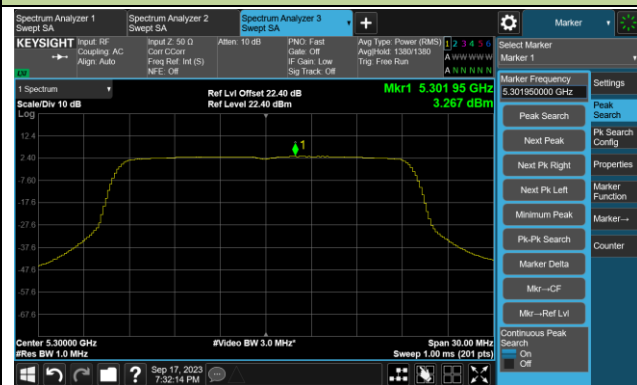

802.11ax-HE20 Power Spectral Density- Ant 0

Channel 36 (5180MHz)

Channel 44 (5220MHz)

Channel 48 (5240MHz)

Channel 52 (5260MHz)

Channel 60 (5300MHz)

Channel 64 (5320MHz)

Channel 100 (5500MHz)

Channel 116 (5580MHz)

802.11ax-HE20 Power Spectral Density- Ant 0

Channel 140 (5700MHz)

Channel 144(5720MHz)

Channel 149 (5745MHz)

Channel 157 (5785MHz)

Channel 165 (5825MHz)

802.11ax-HE40 Power Spectral Density- Ant 0