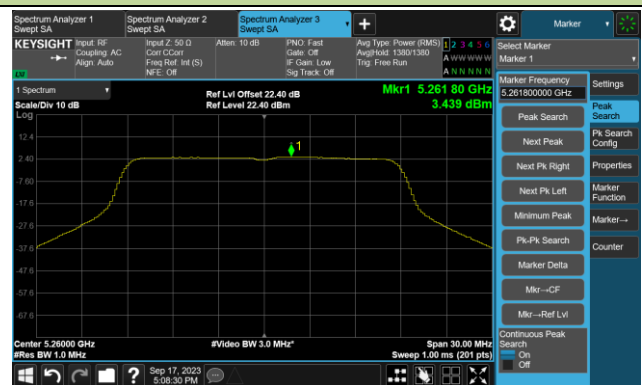

Channel 140 (5700MHz)

Channel 144(5720MHz)

Channel 149 (5745MHz)

Channel 157 (5785MHz)

Channel 165 (5825MHz)

802.11ac-VHT20 Power Spectral Density- Ant 1

Channel 36 (5180MHz)

Channel 44 (5220MHz)

Channel 48 (5240MHz)

Channel 52 (5260MHz)

Channel 60 (5300MHz)

Channel 64 (5320MHz)

Channel 100 (5500MHz)

Channel 116 (5580MHz)

802.11ac-VHT20 Power Spectral Density- Ant 1

Channel 140 (5700MHz)