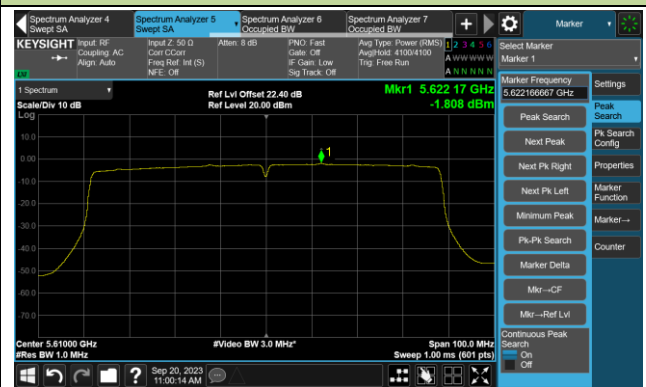

Channel 62 (5310MHz)

Channel 102 (5510MHz)

Channel 110 (5550MHz)

Channel 134 (5670MHz)

Channel 142 (5710MHz)

802.11ac-VHT40 Power Spectral Density- Ant 1

Channel 151 (5755MHz)

Channel 159 (5795MHz)

802.11ac-VHT80 Power Spectral Density- Ant 1

Channel 42 (5210MHz)

Channel 58 (5290MHz)

Channel 106 (5530MHz)

Channel 122 (5610MHz)

Channel 138 (5690MHz)

Channel 155 (5775MHz)