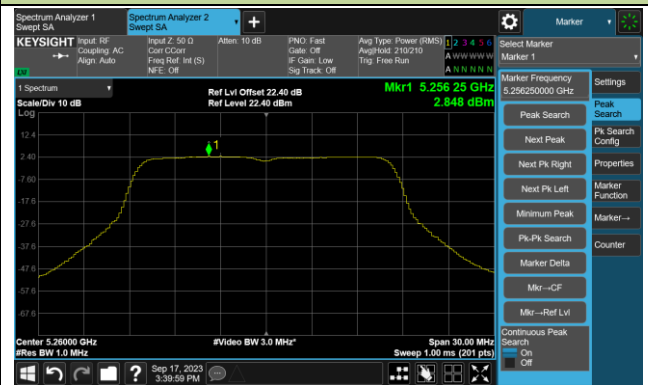

Channel 138 (5690MHz)

Channel 155 (5775MHz)

802.11ax-HE80+80 Power Spectral Density- Ant 0

Channel 42 + 58 (5210 + 5290MHz)

Channel 106 + 122 (5530 + 5610MHz)

802.11a Power Spectral Density- Ant 1

Channel 36 (5180MHz)

Channel 44 (5220MHz)

Channel 48 (5240MHz)

Channel 52 (5260MHz)

Channel 60 (5300MHz)

Channel 64 (5320MHz)

Channel 100 (5500MHz)

Channel 116 (5580MHz)

802.11a Power Spectral Density- Ant 1