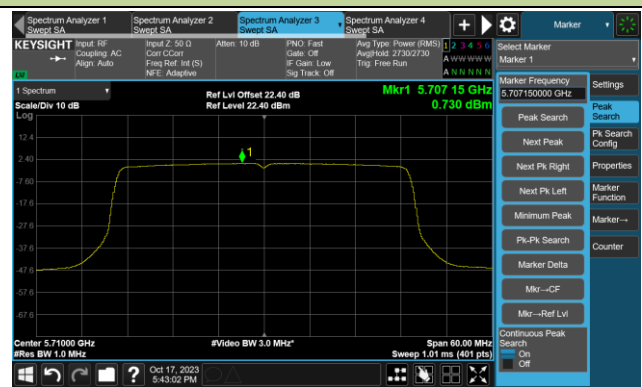

Channel 38 (5190MHz)

Channel 46 (5230MHz)

Channel 54 (5270MHz)

Channel 62 (5310MHz)

Channel 102 (5510MHz)

Channel 110 (5550MHz)

Channel 134 (5670MHz)

Channel 142 (5710MHz)

802.11ax-HE40 Power Spectral Density- Ant 0

Channel 151 (5755MHz)

Channel 159 (5795MHz)

802.11ax-HE80 Power Spectral Density- Ant 0

Channel 42 (5210MHz)

Channel 58 (5290MHz)

Channel 106 (5530MHz)

Channel 122 (5610MHz)