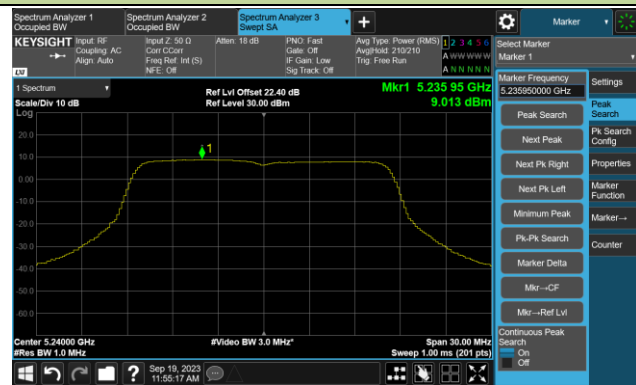

Channel 138 (5690MHz)

Channel 155 (5775MHz)

802.11ax-HE80+80 Power Spectral Density- Ant 0

Channel 42 + 58 (5210 + 5290MHz)

Channel 106 + 122 (5530 + 5610MHz)

802.11a Power Spectral Density- Ant 1

Channel 36 (5180MHz)

Channel 44 (5220MHz)

Channel 48 (5240MHz)

Channel 52 (5260MHz)

Channel 60 (5300MHz)

Channel 64 (5320MHz)

Channel 100 (5500MHz)

Channel 116 (5580MHz)

802.11a Power Spectral Density- Ant 1