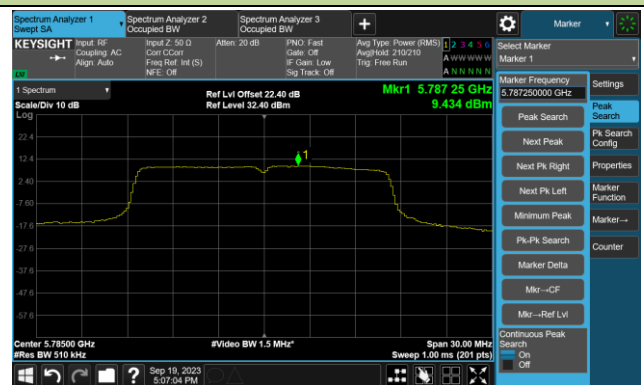

Channel 140 (5700MHz)

Channel 144(5720MHz)

Channel 149 (5745MHz)

Channel 157 (5785MHz)

Channel 165 (5825MHz)

802.11ac-VHT20 Power Spectral Density- Ant 1

Channel 36 (5180MHz)

Channel 44 (5220MHz)

Channel 48 (5240MHz)

Channel 52 (5260MHz)

Channel 60 (5300MHz)

Channel 64 (5320MHz)

Channel 100 (5500MHz)

Channel 116 (5580MHz)

802.11ac-VHT20 Power Spectral Density- Ant 1

Channel 140 (5700MHz)