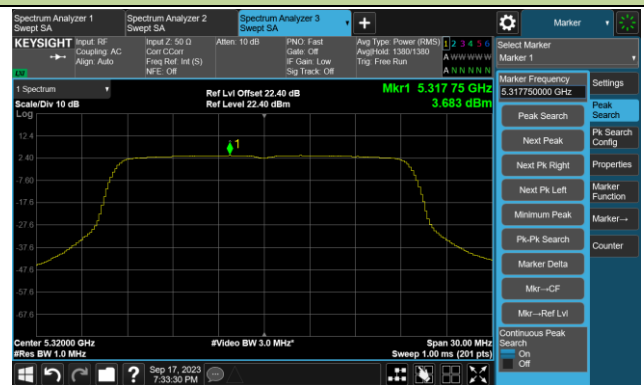

802.11ax-HE20 Power Spectral Density- Ant 0

Channel 36 (5180MHz)

Channel 44 (5220MHz)

Channel 48 (5240MHz)

Channel 52 (5260MHz)

Channel 60 (5300MHz)

Channel 64 (5320MHz)

Channel 100 (5500MHz)

Channel 116 (5580MHz)

802.11ax-HE20 Power Spectral Density- Ant 0

Channel 140 (5700MHz)

Channel 144(5720MHz)

Channel 149 (5745MHz)

Channel 157 (5785MHz)

Channel 165 (5825MHz)

802.11ax-HE40 Power Spectral Density- Ant 0