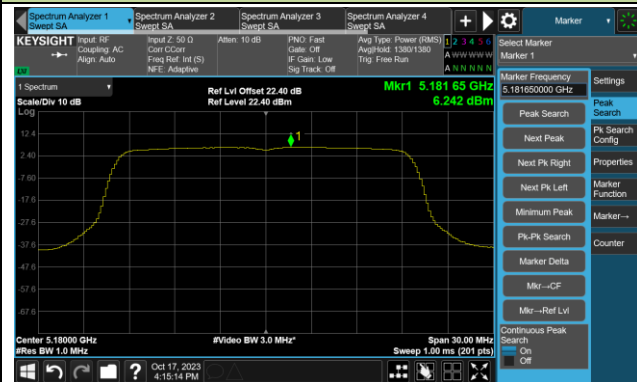

802.11ax-HE20 Power Spectral Density- Ant 0

Channel 36 (5180MHz)

Channel 44 (5220MHz)

Channel 48 (5240MHz)

Channel 52 (5260MHz)

Channel 60 (5300MHz)

Channel 64 (5320MHz)

Channel 100 (5500MHz)

Channel 116 (5580MHz)

802.11ax-HE20 Power Spectral Density- Ant 0

Channel 140 (5700MHz)

Channel 144(5720MHz)

Channel 149 (5745MHz)

Channel 157 (5785MHz)

Channel 165 (5825MHz)

802.11ax-HE40 Power Spectral Density- Ant 0