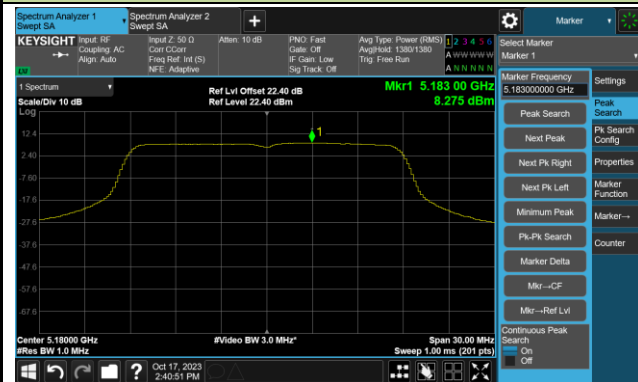

Channel 140 (5700MHz)

Channel 144(5720MHz)

Channel 149 (5745MHz)

Channel 157 (5785MHz)

Channel 165 (5825MHz)

802.11ac-VHT20 Power Spectral Density- Ant 1

Channel 36 (5180MHz)

Channel 44 (5220MHz)

Channel 48 (5240MHz)

Channel 52 (5260MHz)

Channel 60 (5300MHz)

Channel 64 (5320MHz)

Channel 100 (5500MHz)

Channel 116 (5580MHz)

802.11ac-VHT20 Power Spectral Density- Ant 1

Channel 140 (5700MHz)