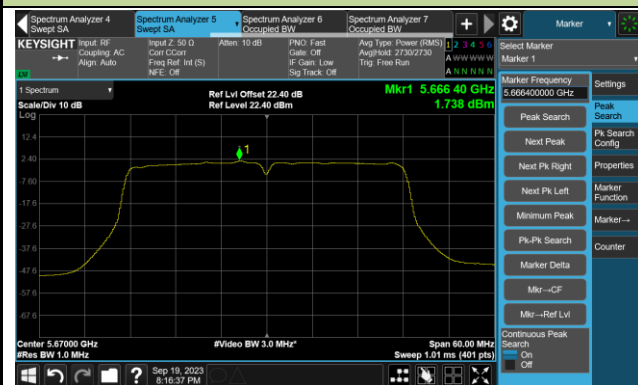

Channel 144(5720MHz)

Channel 149 (5745MHz)

Channel 157 (5785MHz)

Channel 165 (5825MHz)

802.11ac-VHT40 Power Spectral Density- Ant 1

Channel 38 (5190MHz)

Channel 46 (5230MHz)

Channel 54 (5270MHz)

Channel 62 (5310MHz)

Channel 102 (5510MHz)

Channel 110 (5550MHz)

Channel 134 (5670MHz)

Channel 142 (5710MHz)

802.11ac-VHT40 Power Spectral Density- Ant 1

Channel 151 (5755MHz)

Channel 159 (5795MHz)

802.11ac-VHT80 Power Spectral Density- Ant 1

Channel 42 (5210MHz)

Channel 58 (5290MHz)

Channel 106 (5530MHz)

Channel 122 (5610MHz)

Channel 138 (5690MHz)

Channel 155 (5775MHz)