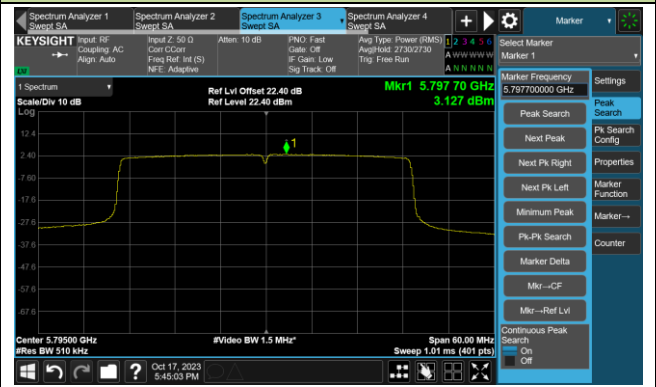

Channel 38 (5190MHz)

Channel 46 (5230MHz)

Channel 54 (5270MHz)

Channel 62 (5310MHz)

Channel 102 (5510MHz)

Channel 110 (5550MHz)

Channel 134 (5670MHz)

Channel 142 (5710MHz)

802.11ax-HE40 Power Spectral Density- Ant 0

Channel 151 (5755MHz)

Channel 159 (5795MHz)

802.11ax-HE80 Power Spectral Density- Ant 0

Channel 42 (5210MHz)

Channel 58 (5290MHz)

Channel 106 (5530MHz)

Channel 122 (5610MHz)