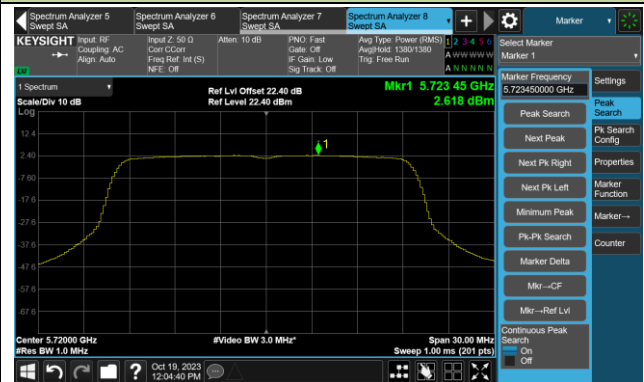

Channel 116 (5580MHz)

802.11ax-HE20 Power Spectral Density- Ant 0

Channel 140 (5700MHz)

Channel 144(5720MHz)

Channel 149 (5745MHz)

Channel 157 (5785MHz)

Channel 165 (5825MHz)

802.11ax-HE40 Power Spectral Density- Ant 0

Channel 38 (5190MHz)

Channel 46 (5230MHz)

Channel 54 (5270MHz)

Channel 62 (5310MHz)

Channel 102 (5510MHz)

Channel 110 (5550MHz)

Channel 134 (5670MHz)

Channel 142 (5710MHz)