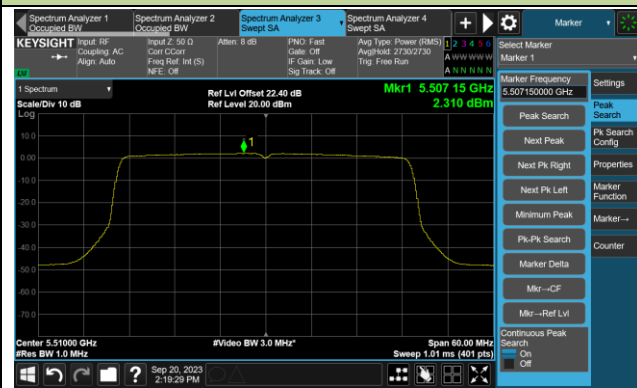

Channel 38 (5190MHz)

Channel 46 (5230MHz)

Channel 54 (5270MHz)

Channel 62 (5310MHz)

Channel 102 (5510MHz)

Channel 110 (5550MHz)

Channel 134 (5670MHz)

Channel 142 (5710MHz)

802.11ax-HE40 Power Spectral Density- Ant 0

Channel 151 (5755MHz)

Channel 159 (5795MHz)

802.11ax-HE80 Power Spectral Density- Ant 0

Channel 42 (5210MHz)

Channel 58 (5290MHz)

Channel 106 (5530MHz)

Channel 122 (5610MHz)