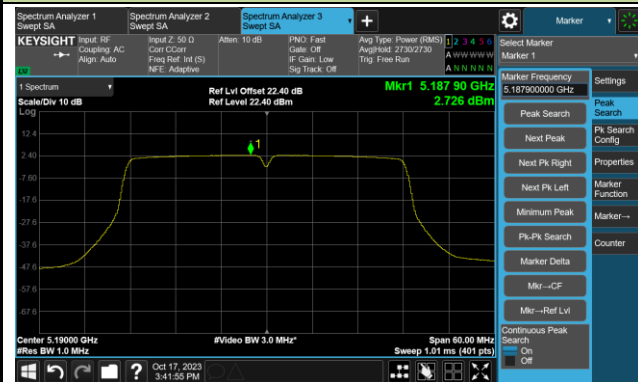

Channel 144(5720MHz)

Channel 149 (5745MHz)

Channel 157 (5785MHz)

Channel 165 (5825MHz)

802.11ac-VHT40 Power Spectral Density- Ant 1

Channel 38 (5190MHz)

Channel 46 (5230MHz)

Channel 54 (5270MHz)