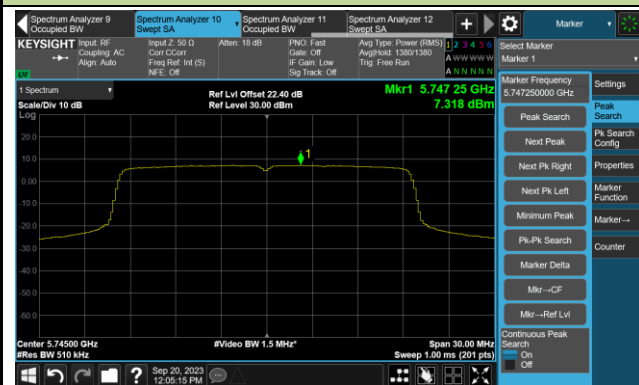

Channel 116 (5580MHz)

802.11ax-HE20 Power Spectral Density- Ant 0

Channel 140 (5700MHz)

Channel 144(5720MHz)

Channel 149 (5745MHz)

Channel 157 (5785MHz)

Channel 165 (5825MHz)

802.11ax-HE40 Power Spectral Density- Ant 0

Channel 38 (5190MHz)

Channel 46 (5230MHz)

Channel 54 (5270MHz)

Channel 62 (5310MHz)

Channel 102 (5510MHz)

Channel 110 (5550MHz)

Channel 134 (5670MHz)

Channel 142 (5710MHz)