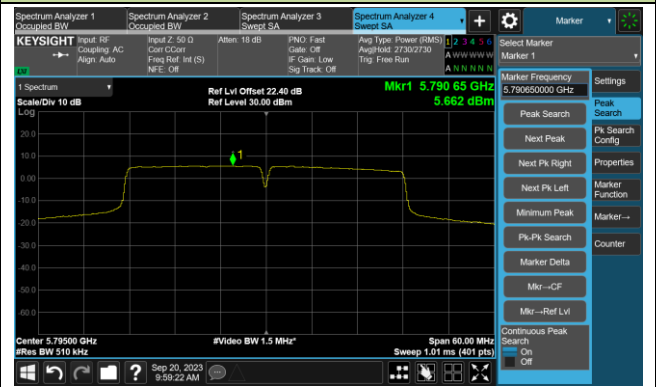

Channel 144(5720MHz)

Channel 149 (5745MHz)

Channel 157 (5785MHz)

Channel 165 (5825MHz)

802.11ac-VHT40 Power Spectral Density- Ant 1

Channel 38 (5190MHz)

Channel 46 (5230MHz)

Channel 54 (5270MHz)

Channel 62 (5310MHz)

Channel 102 (5510MHz)

Channel 110 (5550MHz)

Channel 134 (5670MHz)

Channel 142 (5710MHz)

802.11ac-VHT40 Power Spectral Density- Ant 1

Channel 151 (5755MHz)

Channel 159 (5795MHz)

802.11ac-VHT80 Power Spectral Density- Ant 1

Channel 42 (5210MHz)

Channel 58 (5290MHz)

Channel 106 (5530MHz)

Channel 122 (5610MHz)

Channel 138 (5690MHz)

Channel 155 (5775MHz)