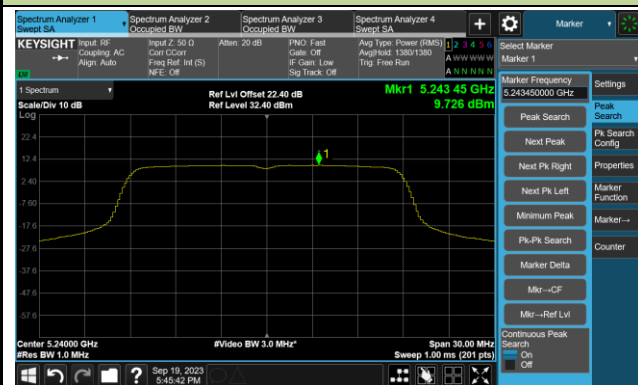

Channel 140 (5700MHz)

Channel 144(5720MHz)

Channel 149 (5745MHz)

Channel 157 (5785MHz)

Channel 165 (5825MHz)

802.11ac-VHT20 Power Spectral Density- Ant 1

Channel 36 (5180MHz)

Channel 44 (5220MHz)

Channel 48 (5240MHz)

Channel 52 (5260MHz)

Channel 60 (5300MHz)

Channel 64 (5320MHz)

Channel 100 (5500MHz)

Channel 116 (5580MHz)

802.11ac-VHT20 Power Spectral Density- Ant 1

Channel 140 (5700MHz)