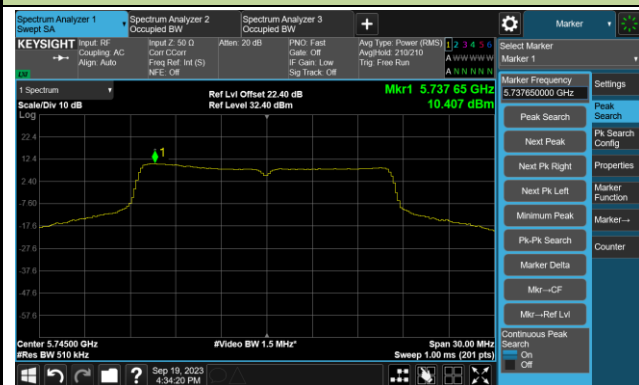

Channel 138 (5690MHz)

Channel 155 (5775MHz)

802.11ax-HE80+80 Power Spectral Density- Ant 0

Channel 42 + 58 (5210 + 5290MHz)

Channel 106 + 122 (5530 + 5610MHz)

802.11a Power Spectral Density- Ant 1

Channel 36 (5180MHz)

Channel 44 (5220MHz)

Channel 48 (5240MHz)

Channel 52 (5260MHz)

Channel 60 (5300MHz)

Channel 64 (5320MHz)

Channel 100 (5500MHz)

Channel 116 (5580MHz)

802.11a Power Spectral Density- Ant 1

Channel 140 (5700MHz)

Channel 144(5720MHz)

Channel 149 (5745MHz)

Channel 157 (5785MHz)

Channel 165 (5825MHz)

802.11ac-VHT20 Power Spectral Density- Ant 1

Channel 36 (5180MHz)

Channel 44 (5220MHz)