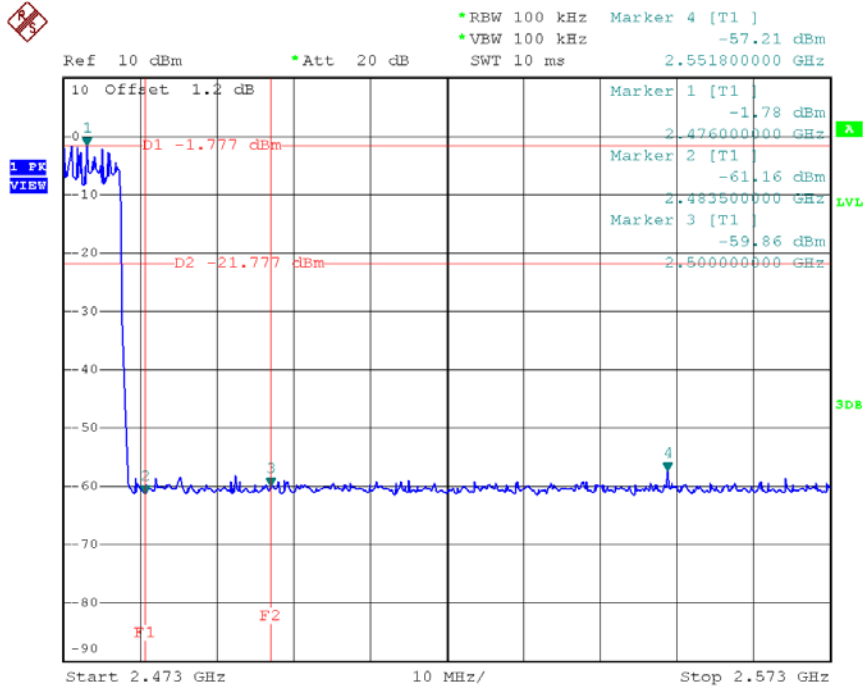

CH00 Hopping on mode (Lower)_3Mbps

CH78 Hopping on mode (Upper)_3Mbps

CH00 (10 Harmonic of the frequency) _3Mbps

CH39 (10 Harmonic of the frequency) _3Mbps

CH78 (10 Harmonic of the frequency) _3Mbps