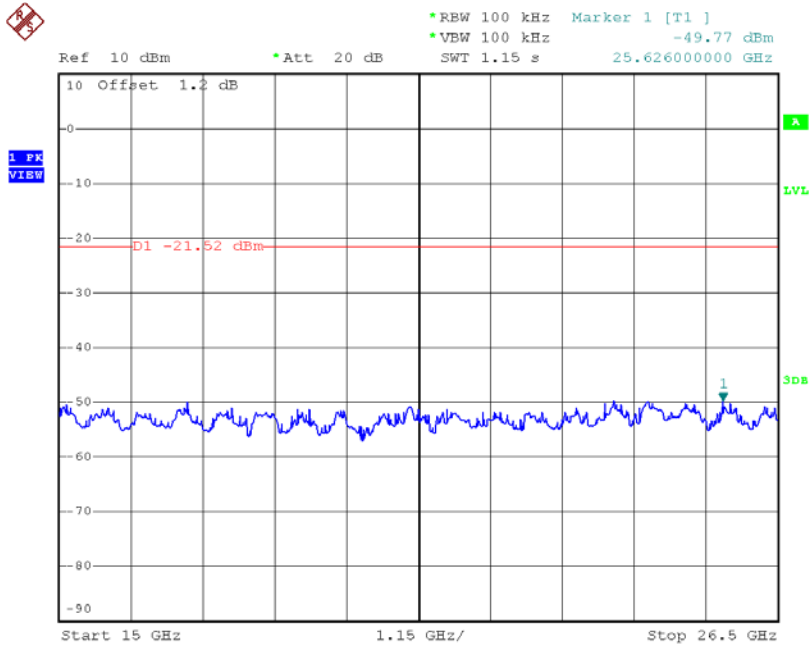

CH00 Hopping on mode (Lower)_3Mbps

CH78 Hopping on mode (Upper)_3Mbps

CH00 (10 Harmonic of the frequency) _3Mbps

CH39 (10 Harmonic of the frequency) _3Mbps

CH78 (10 Harmonic of the frequency) _3Mbps