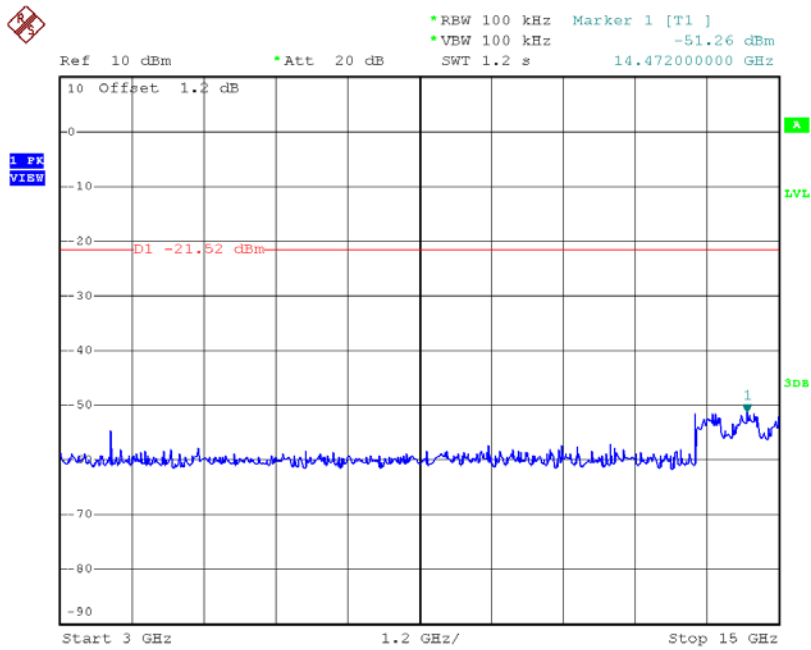

CH00 Hopping on mode (Lower)_3Mbps

CH78 Hopping on mode (Upper)_3Mbps

CH00 (10 Harmonic of the frequency) _3Mbps

CH39 (10 Harmonic of the frequency) _3Mbps

CH78 (10 Harmonic of the frequency) _3Mbps