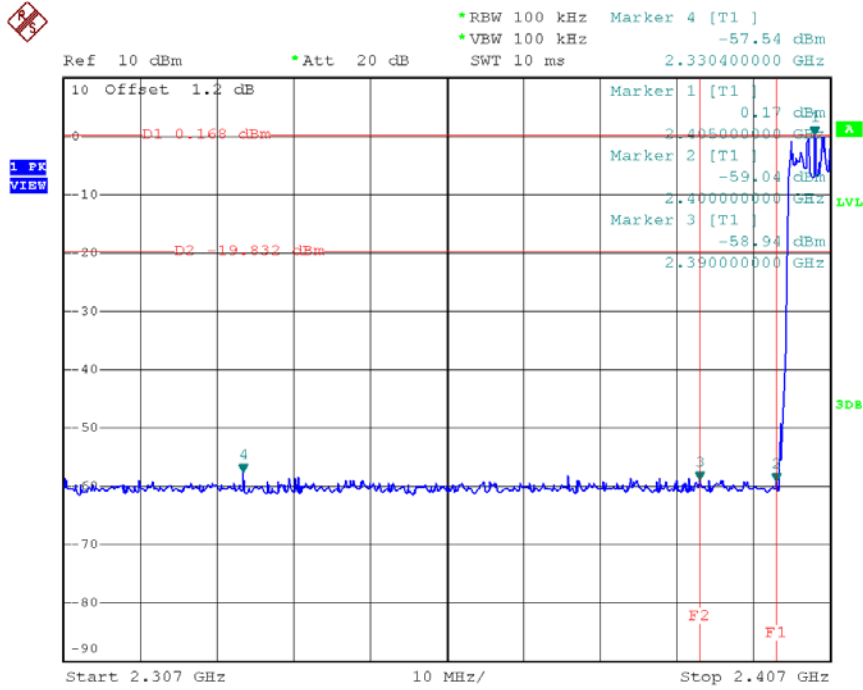

CH00 Hopping on mode (Lower)_3Mbps

CH78 Hopping on mode (Upper)_3Mbps

CH00 (10 Harmonic of the frequency) _3Mbps

CH39 (10 Harmonic of the frequency) _3Mbps

CH78 (10 Harmonic of the frequency) _3Mbps