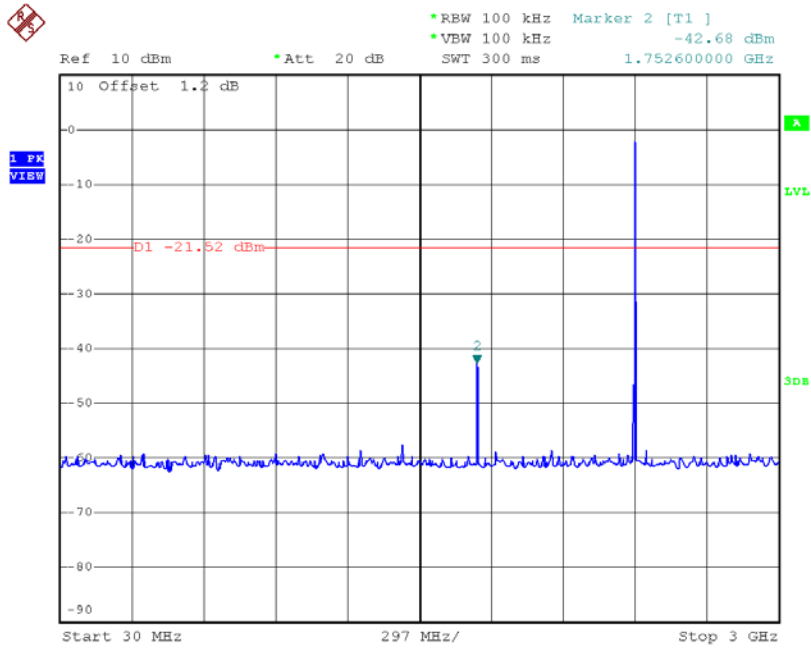

CH00 Hopping on mode (Lower)_3Mbps

CH78 Hopping on mode (Upper)_3Mbps

CH00 (10 Harmonic of the frequency) _3Mbps

CH39 (10 Harmonic of the frequency) _3Mbps

CH78 (10 Harmonic of the frequency) _3Mbps