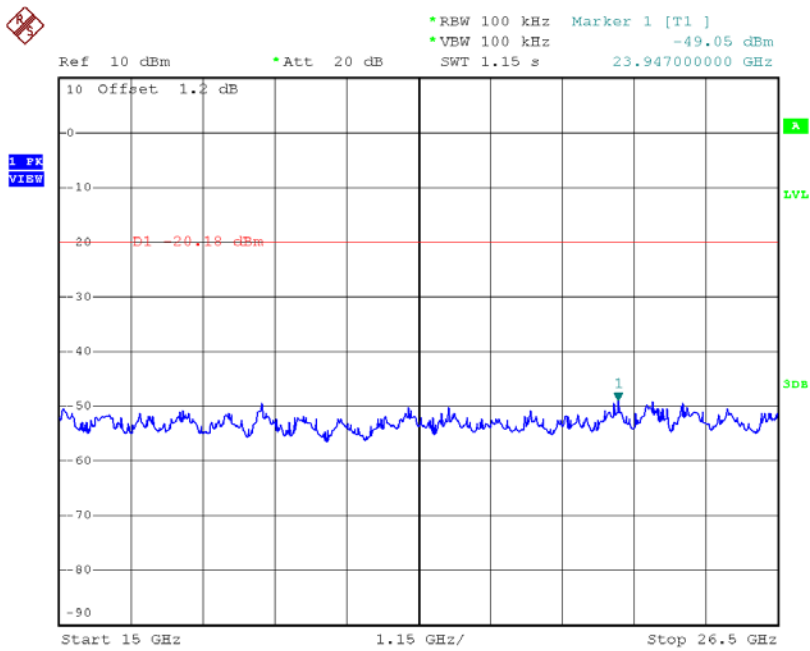

CH00 Hopping on mode (Lower)_3Mbps

CH78 Hopping on mode (Upper)_3Mbps

CH00 (10 Harmonic of the frequency) _3Mbps

CH39 (10 Harmonic of the frequency) _3Mbps

CH78 (10 Harmonic of the frequency) _3Mbps