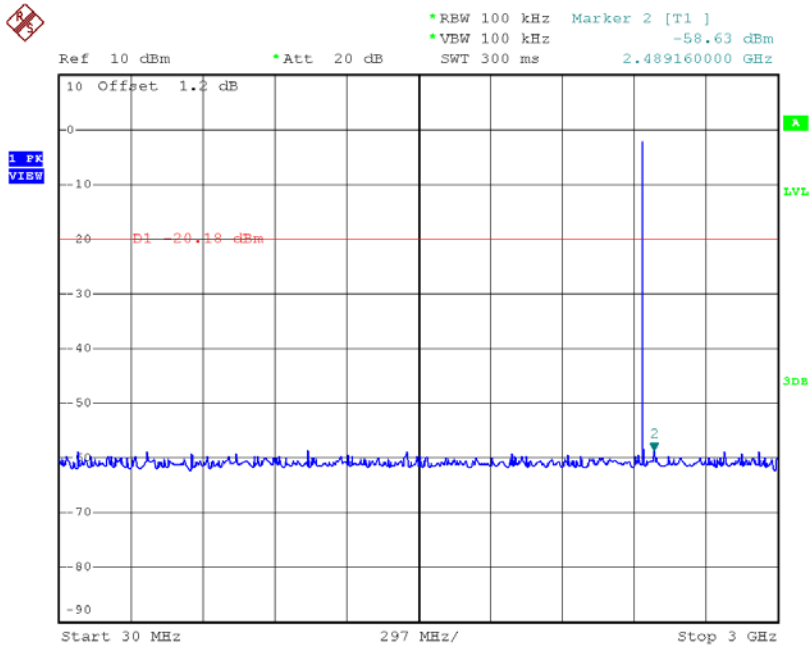

CH00 Hopping on mode (Lower)_3Mbps

CH78 Hopping on mode (Upper)_3Mbps

CH00 (10 Harmonic of the frequency) _3Mbps

CH39 (10 Harmonic of the frequency) _3Mbps

CH78 (10 Harmonic of the frequency) _3Mbps