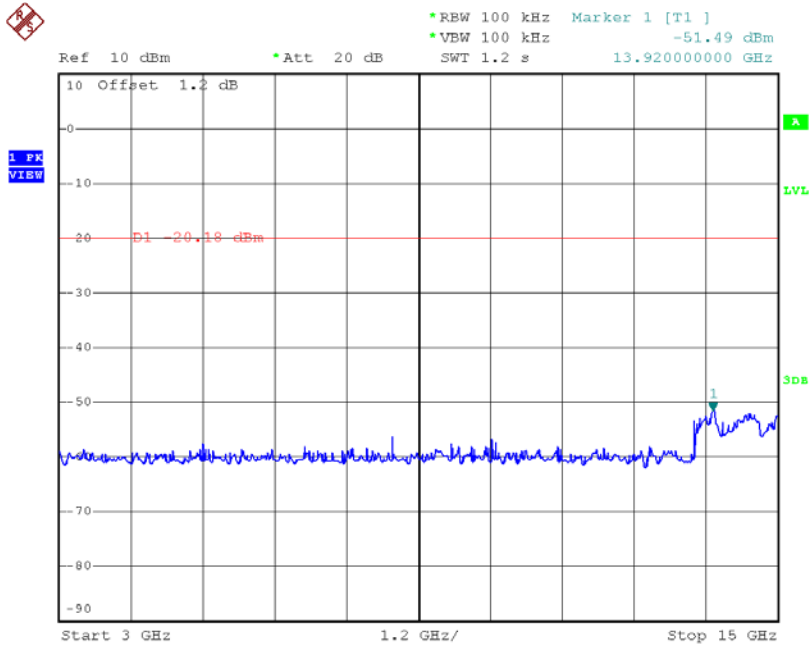

CH00 Hopping on mode (Lower)_3Mbps

CH78 Hopping on mode (Upper)_3Mbps

CH00 (10 Harmonic of the frequency) _3Mbps

CH39 (10 Harmonic of the frequency) _3Mbps

CH78 (10 Harmonic of the frequency) _3Mbps