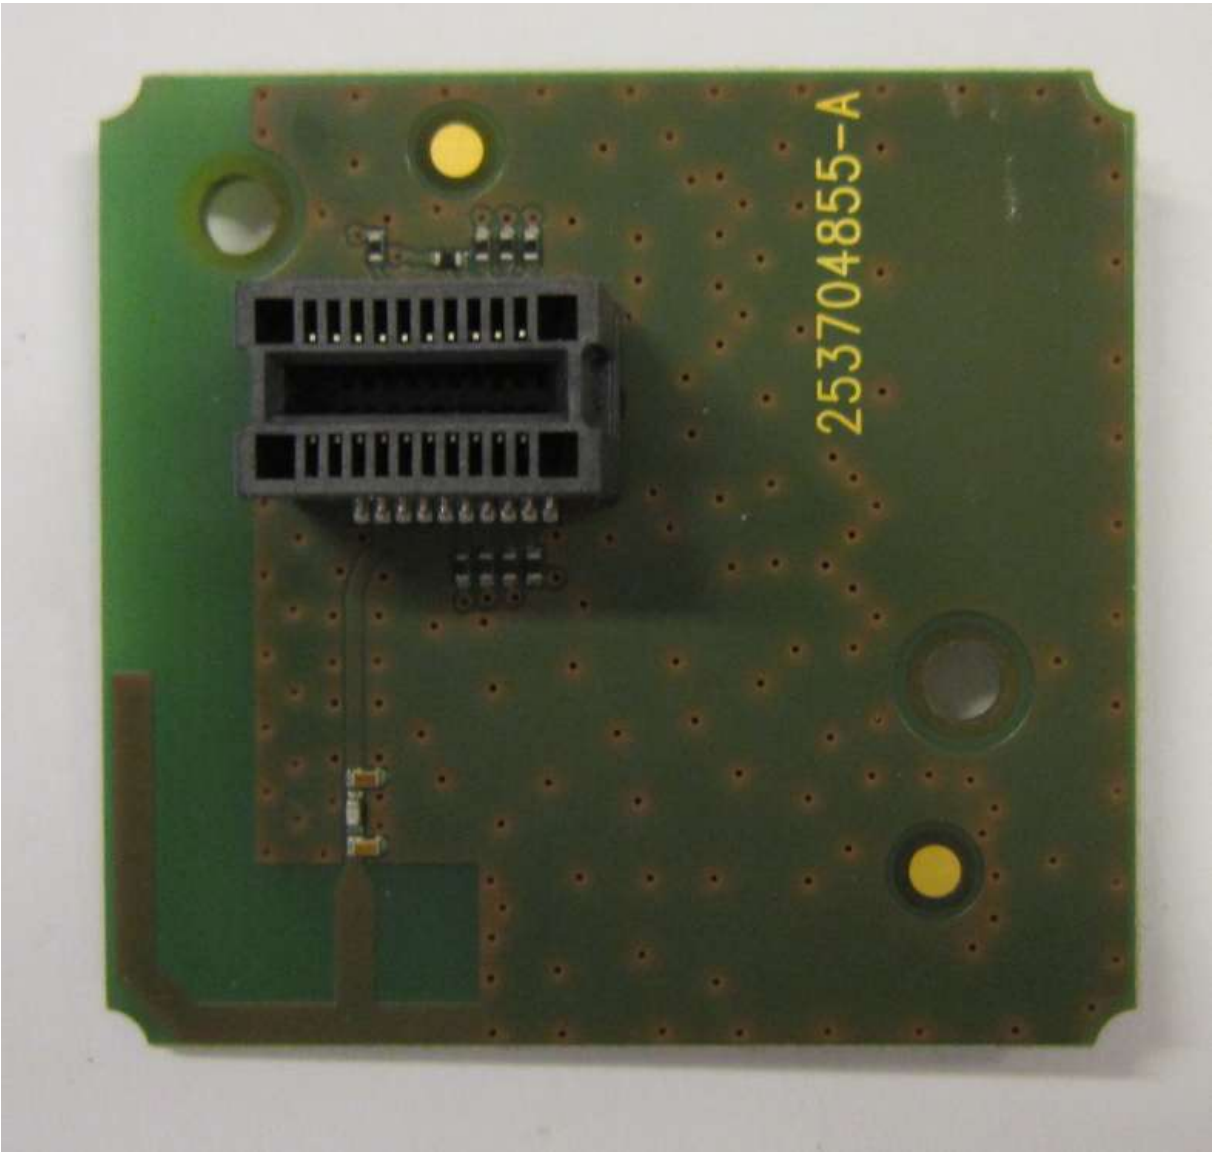

**INTERNAL PHOTOS**

**FCC ID: VW3DCIWA384-V2**

**Keyboard Face 1**

Keyboard Face 2

**Main Board face 1 with Shielding**

**Main Board face 1 without Shielding**

**Main Board face 2 with Shielding**

**Main Board face 2 without Shielding**

**Photos of Antenna DCIWA384 Alt US V2**  
**FCC ID : VW3DCIWA384-V2**

Antenna Wifi 2.4 GHz (left)

Antenna Wifi (Front)

Antenna Wifi Keyboard

Antenna Wifi-BT 2.4GHz (Right)