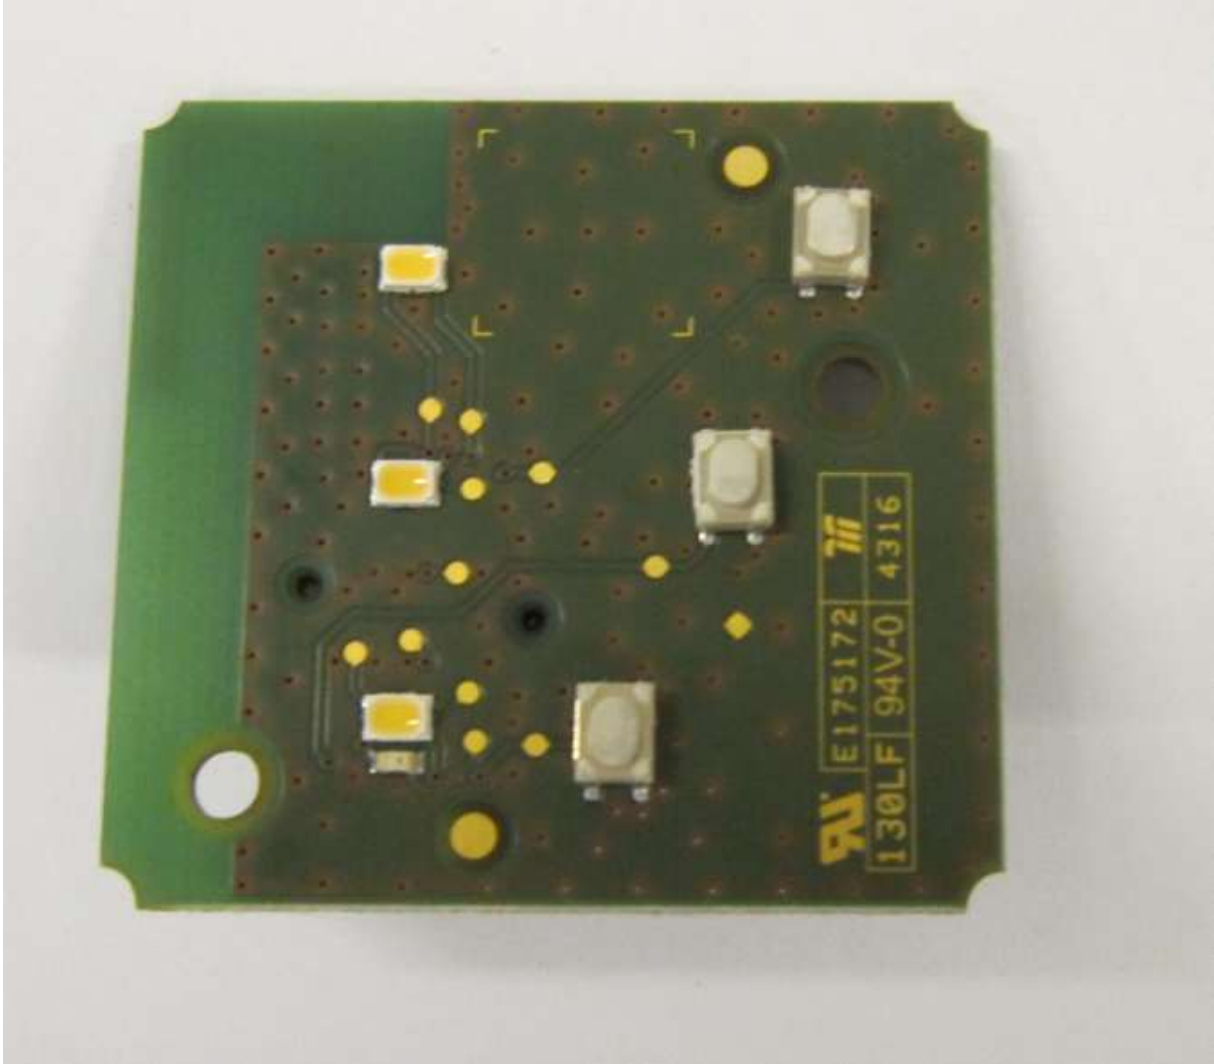

**INTERNAL PHOTOS**

**FCC ID: VW3DCIWA384-V2**

**Keyboard Face 1**

Keyboard Face 2

**Main Board face 1 with Shielding**

**Main Board face 1 without Shielding**

**Main Board face 2 with Shielding**

**Main Board face 2 without Shielding**

**Photos of Antenna DCIWA384 Alt US V2**  
**FCC ID : VW3DCIWA384-V2**

Antenna Wifi 2.4 GHz (left)

Antenna Wifi (Front)

Antenna Wifi Keyboard

Antenna Wifi-BT 2.4GHz (Right)