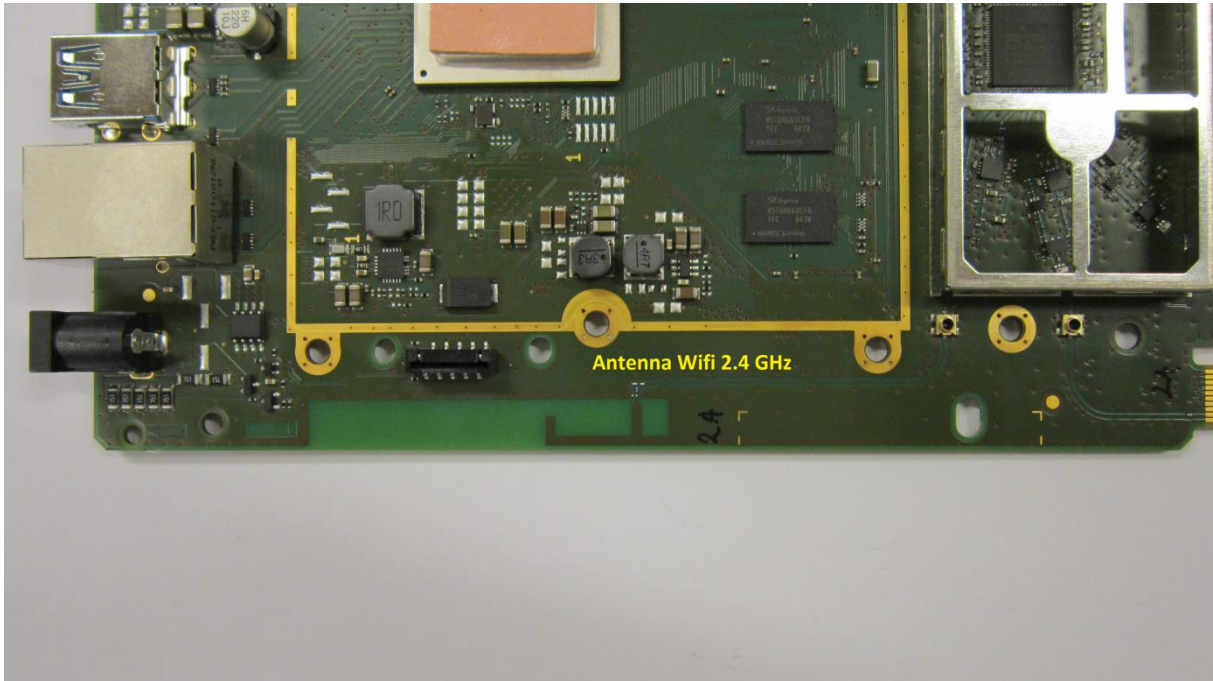

**INTERNAL PHOTOS**

**FCC ID: VW3DCIWA384-V2**

**Keyboard Face 1**

Keyboard Face 2

**Main Board face 1 with Shielding**

**Main Board face 1 without Shielding**

**Main Board face 2 with Shielding**

**Main Board face 2 without Shielding**

**Photos of Antenna DCIWA384 Alt US V2**  
**FCC ID : VW3DCIWA384-V2**

Antenna Wifi 2.4 GHz (left)

Antenna Wifi (Front)

Antenna Wifi Keyboard

Antenna Wifi-BT 2.4GHz (Right)