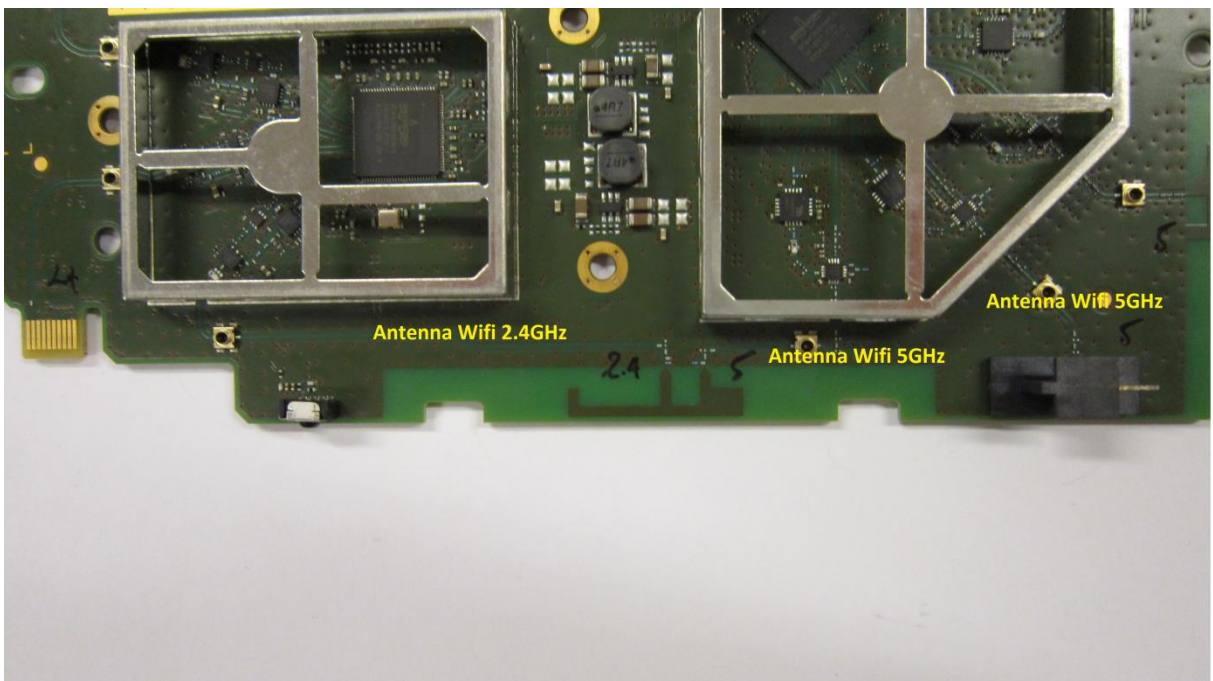

**INTERNAL PHOTOS**

**FCC ID: VW3DCIWA384-V2**

**Keyboard Face 1**

Keyboard Face 2

**Main Board face 1 with Shielding**

**Main Board face 1 without Shielding**

**Main Board face 2 with Shielding**

**Main Board face 2 without Shielding**

**Photos of Antenna DCIWA384 Alt US V2**  
**FCC ID : VW3DCIWA384-V2**

Antenna Wifi 2.4 GHz (left)

Antenna Wifi (Front)

Antenna Wifi Keyboard

Antenna Wifi-BT 2.4GHz (Right)