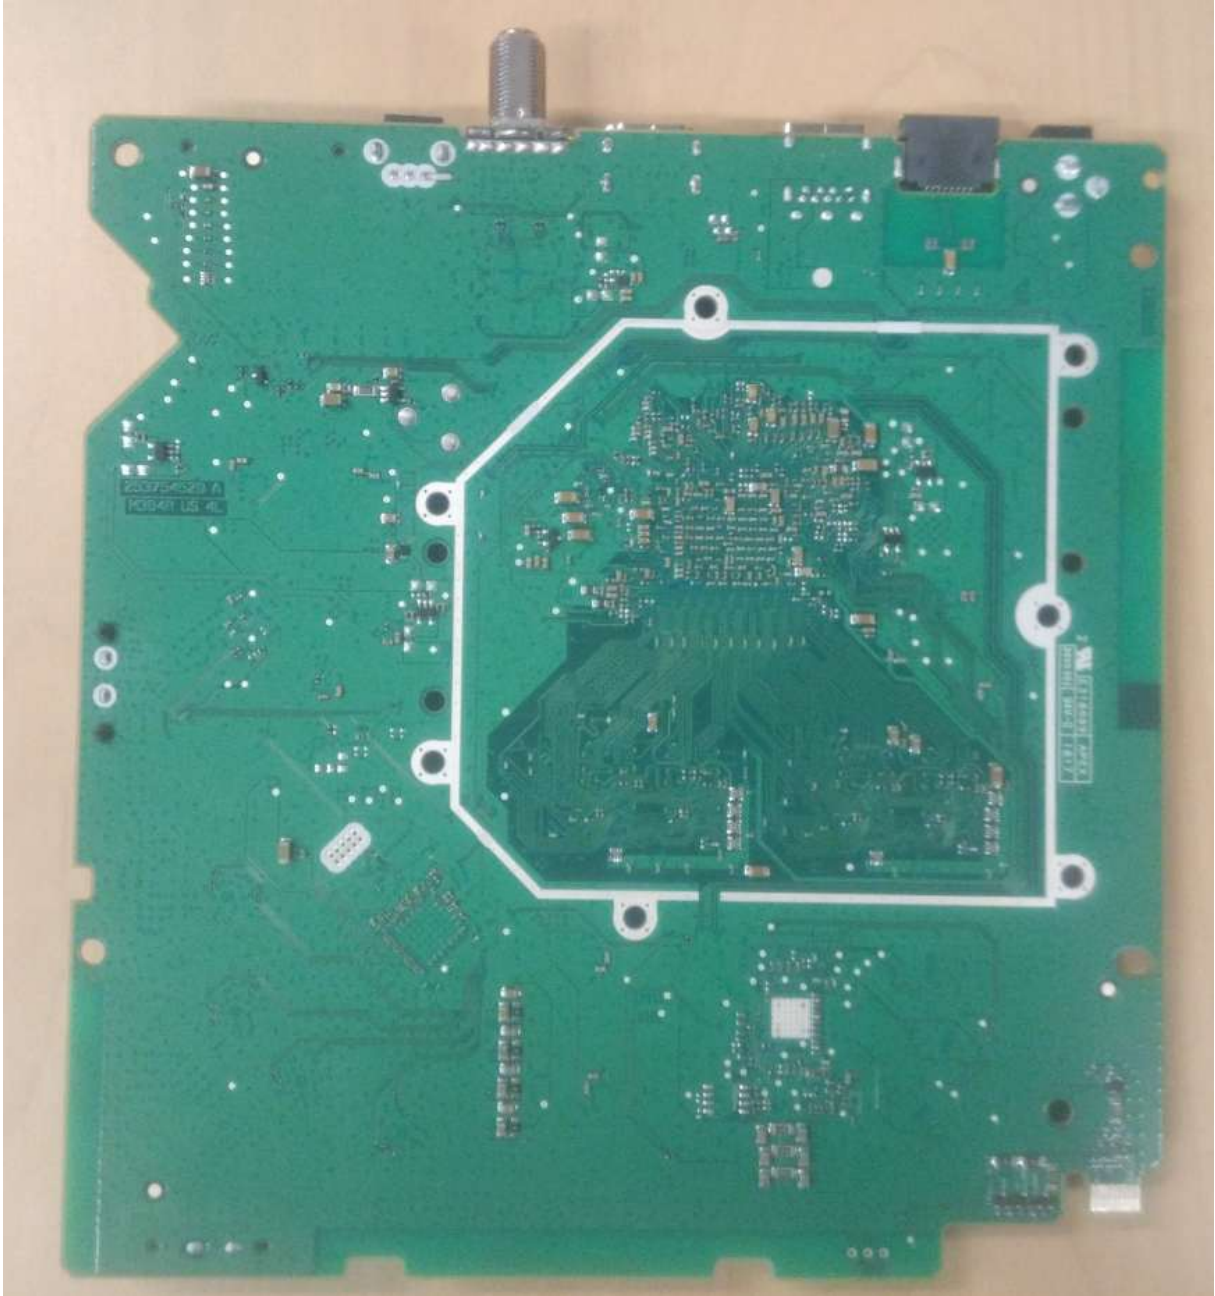

**INTERNAL PHOTOS**

**FCC ID: VW3DCIWA384-V2**

**Keyboard Face 1**

Keyboard Face 2

**Main Board face 1 with Shielding**

**Main Board face 1 without Shielding**

**Main Board face 2 with Shielding**

**Main Board face 2 without Shielding**

**Photos of Antenna DCIWA384 Alt US V2**  
**FCC ID : VW3DCIWA384-V2**

Antenna Wifi 2.4 GHz (left)

Antenna Wifi (Front)

Antenna Wifi Keyboard

Antenna Wifi-BT 2.4GHz (Right)