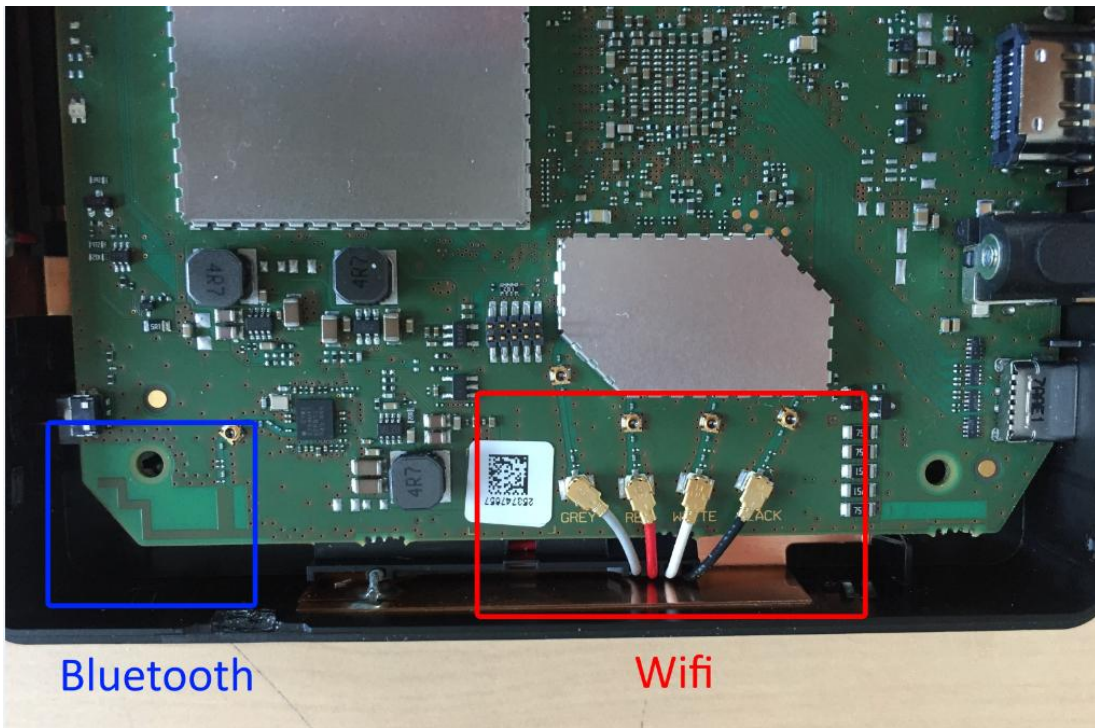

# Internal Photos

FCC ID: VW3DCIW387

Top view with Shielding

Top view without Shielding

Bottom view with Shielding

Bottom view without Shielding

Antenna WiFi

Antenna Bluetooth