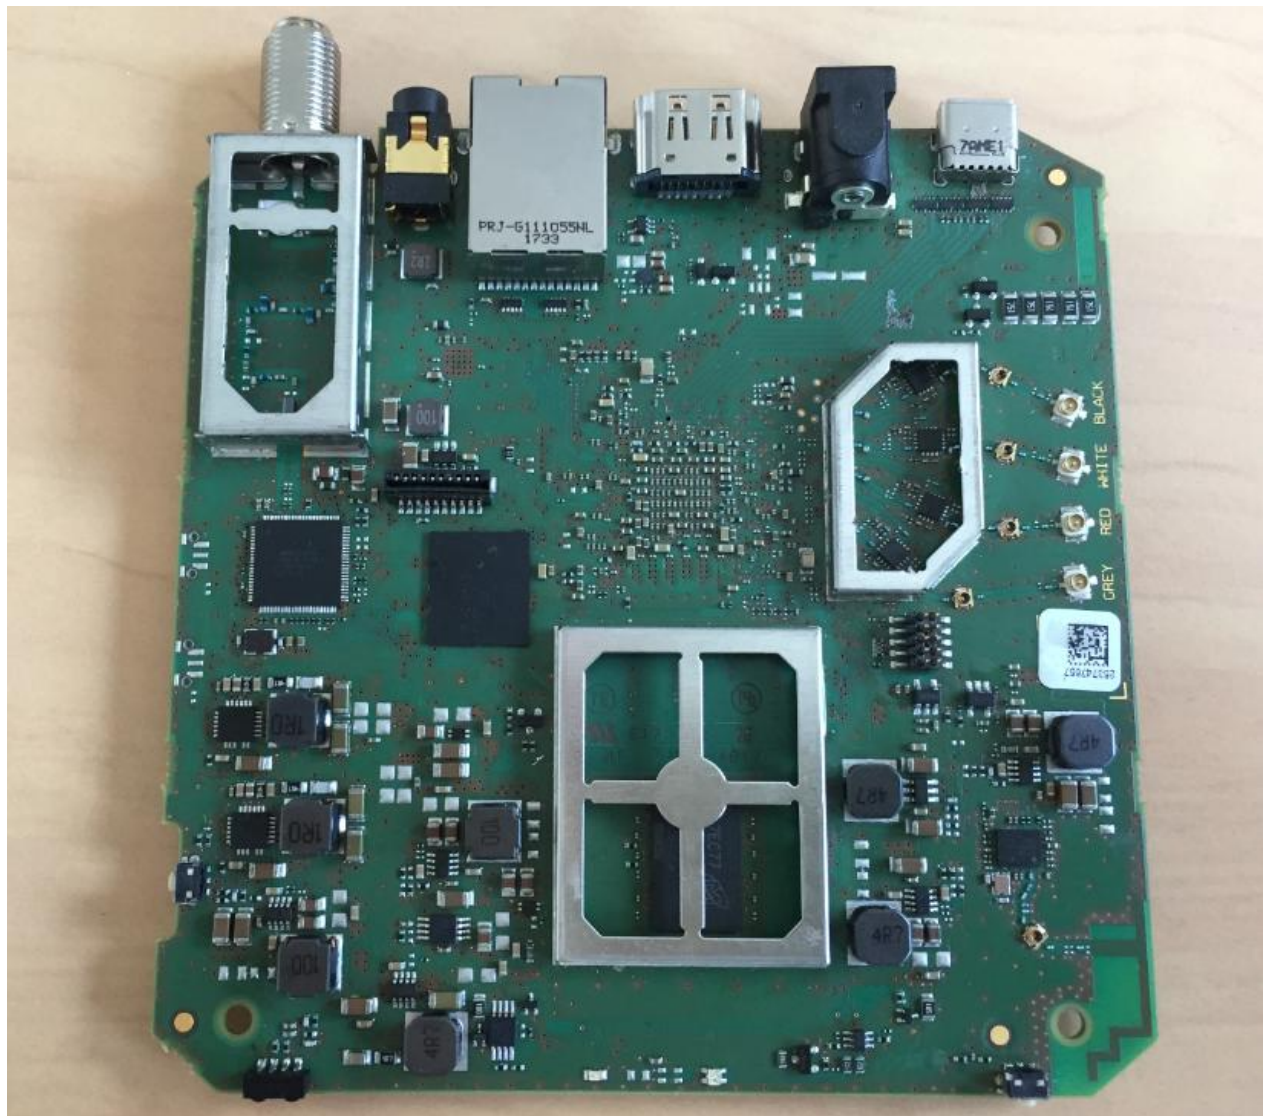

# Internal Photos

FCC ID: VW3DCIW387

Top view with Shielding

Top view without Shielding

Bottom view with Shielding

Bottom view without Shielding

Antenna WiFi

Antenna Bluetooth