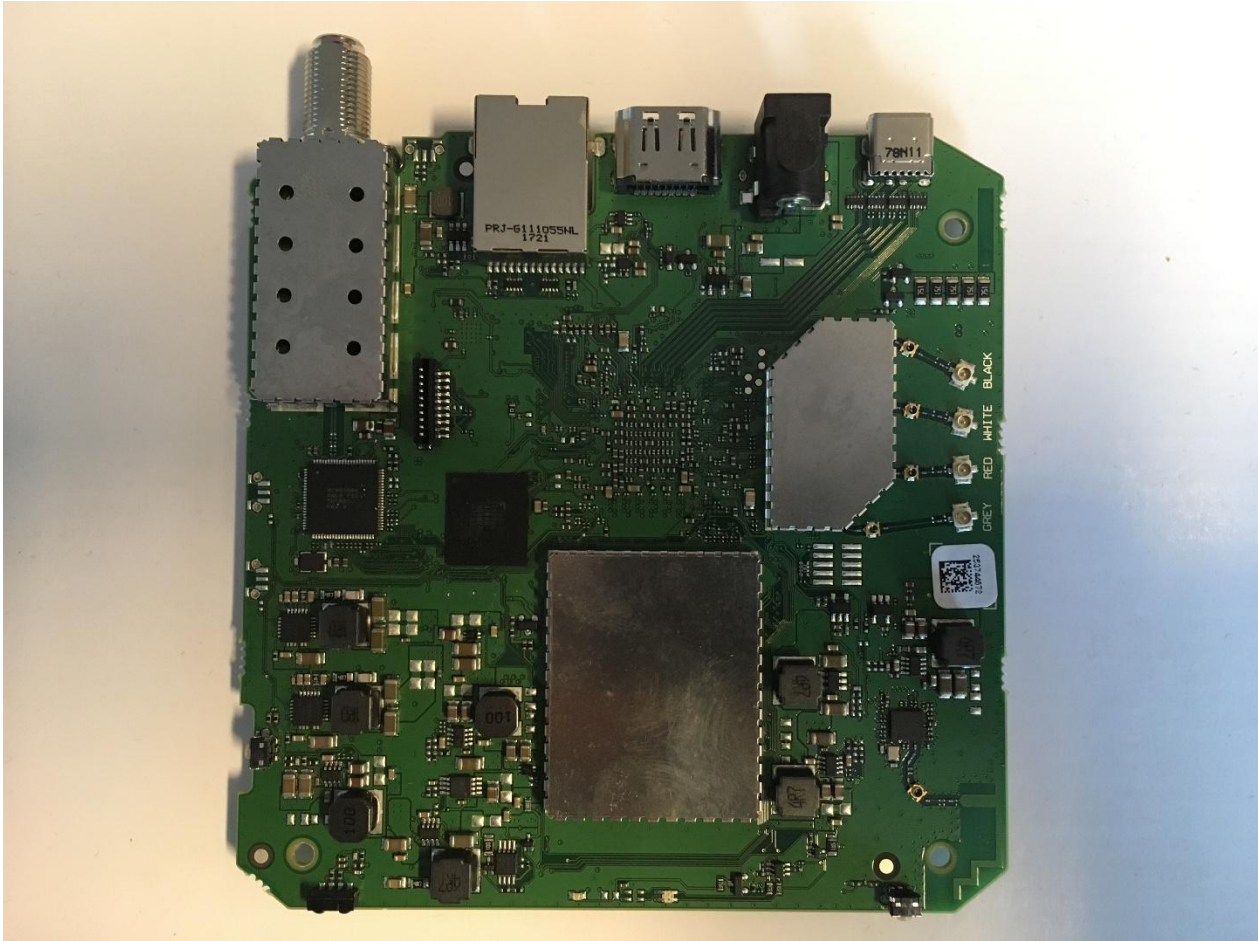

# Internal Photos

FCC ID: VW3DCIW387

Top view with Shielding

Top view without Shielding

Bottom view with Shielding

Bottom view without Shielding

Antenna WiFi

Antenna Bluetooth