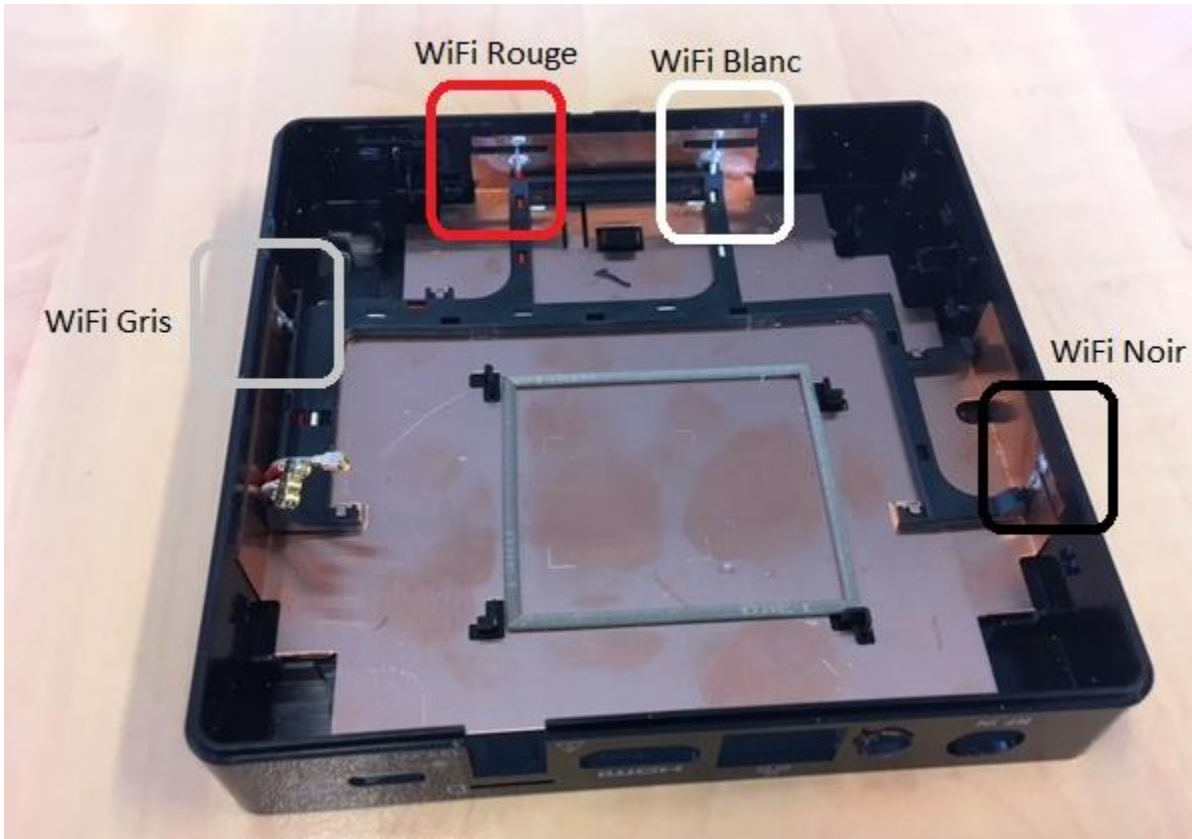

# Internal Photos

FCC ID: VW3DCIW387

Top view with Shielding

Top view without Shielding

Bottom view with Shielding

Bottom view without Shielding

Antenna WiFi

Antenna Bluetooth