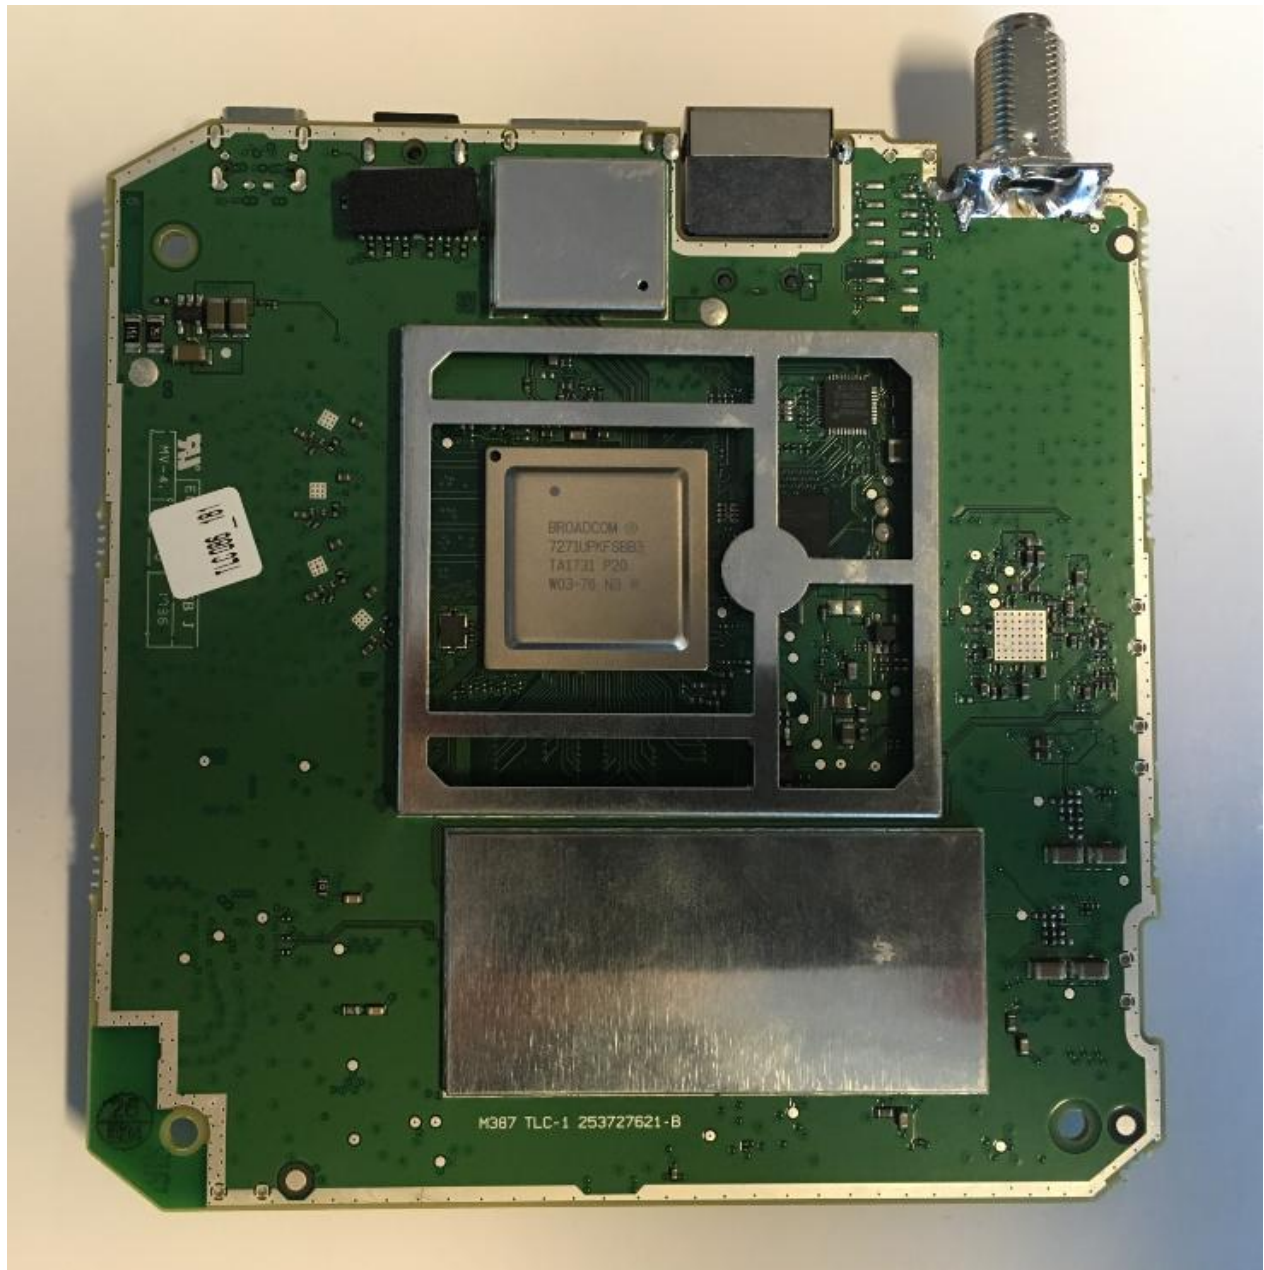

# Internal Photos

FCC ID: VW3DCIW387

Top view with Shielding

Top view without Shielding

Bottom view with Shielding

Bottom view without Shielding

Antenna WiFi

Antenna Bluetooth