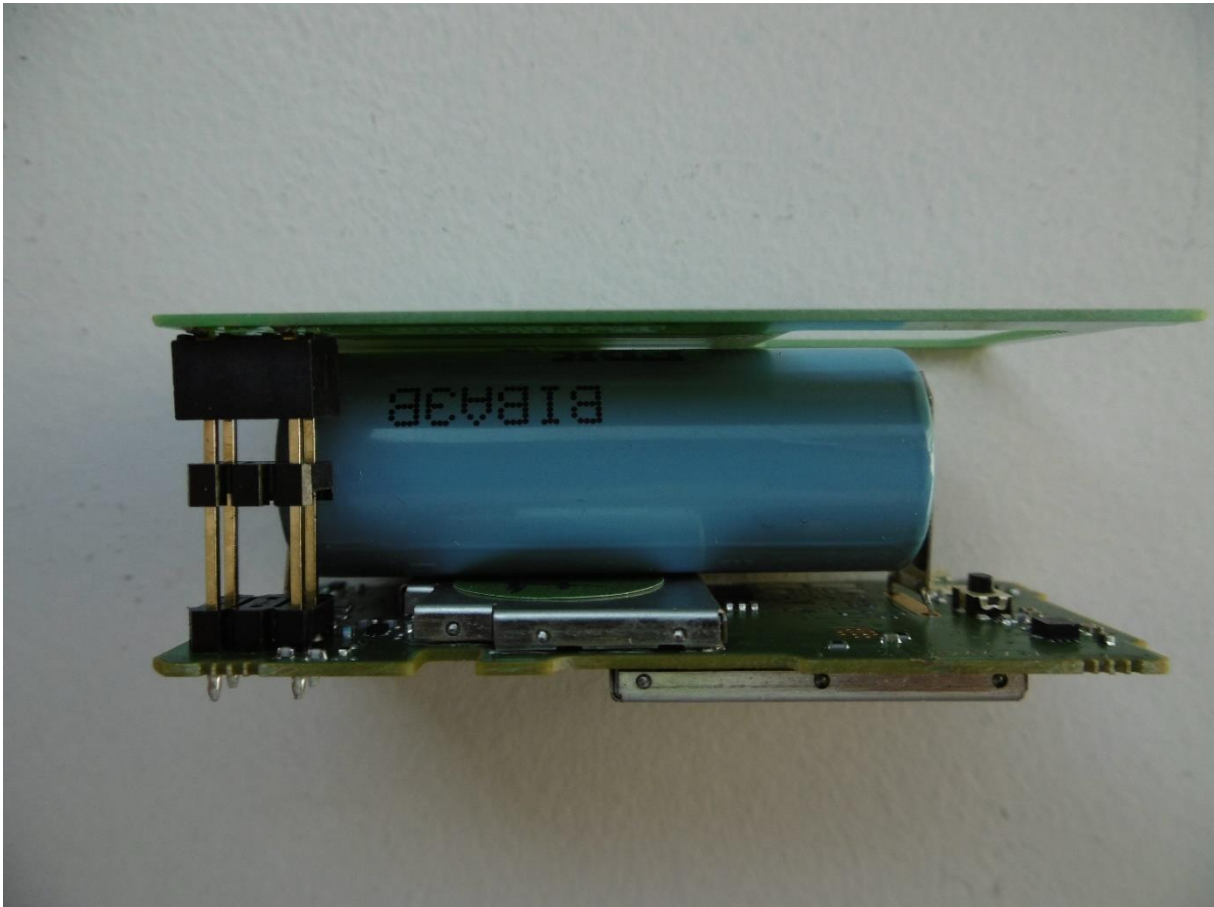

	<h1>Technical Documentation</h1>
--	----------------------------------

FCC ID	VW3-ATGHMP915V2
---------------	-----------------

Publication History

Version	Date	Modification description
01	July 18, 2018	Creation of the document
02	September 17, 2019	Move to HW P3 photo

Technical Documentation

Internal Photos

Device Open Top View

Technical Documentation

Internal Photos

Electronic Card Recto View (1)

Technical Documentation

Internal Photos

Electronic Card Side View (1)

Technical Documentation

Internal Photos

Electronic Card Verso View (1)

Technical Documentation

Internal Photos

Electronic Card Verso View (2)

Technical Documentation

Internal Photos

Electronic Card recto View (1)

Technical Documentation

Internal Photos

Electronic Card Verso View (2)