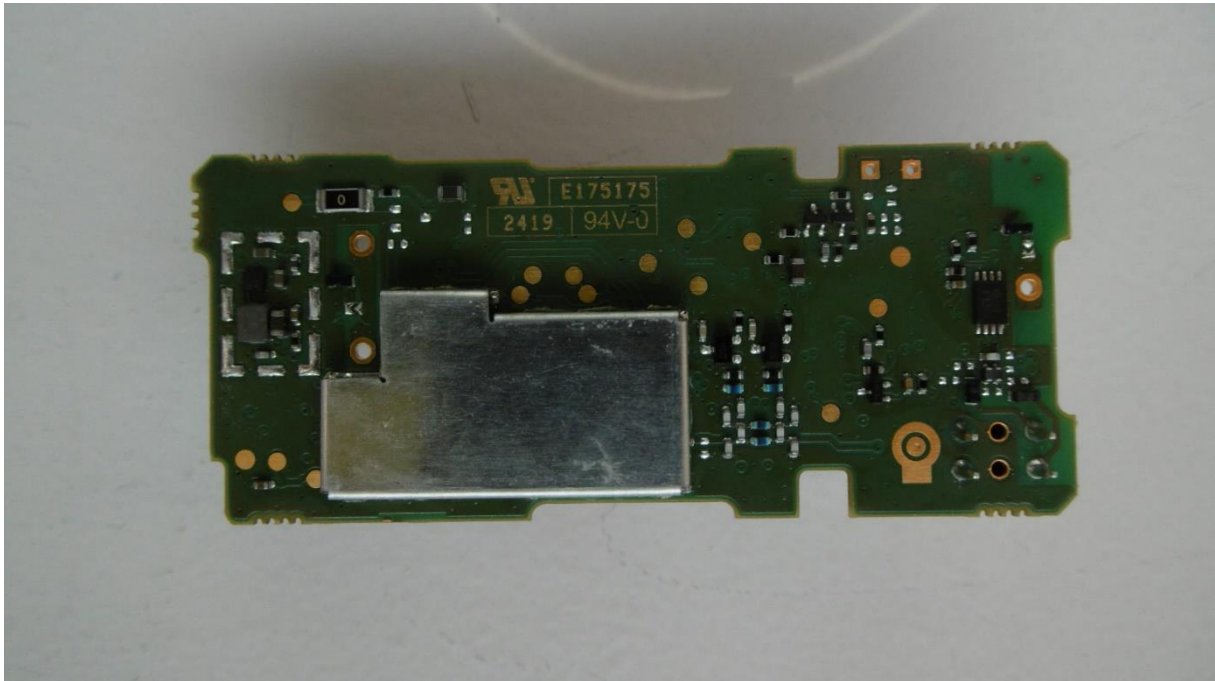

	<h1>Technical Documentation</h1>
--	----------------------------------

FCC ID	VW3-ATGHMP915V2
---------------	-----------------

Publication History

Version	Date	Modification description
01	July 18, 2018	Creation of the document
02	September 17, 2019	Move to HW P3 photo

Technical Documentation

Internal Photos

Device Open Top View

Technical Documentation

Internal Photos

Electronic Card Recto View (1)

Technical Documentation

Internal Photos

Electronic Card Side View (1)

Technical Documentation

Internal Photos

Electronic Card Verso View (1)

Technical Documentation

Internal Photos

Electronic Card Verso View (2)

Technical Documentation

Internal Photos

Electronic Card recto View (1)

Technical Documentation

Internal Photos

Electronic Card Verso View (2)