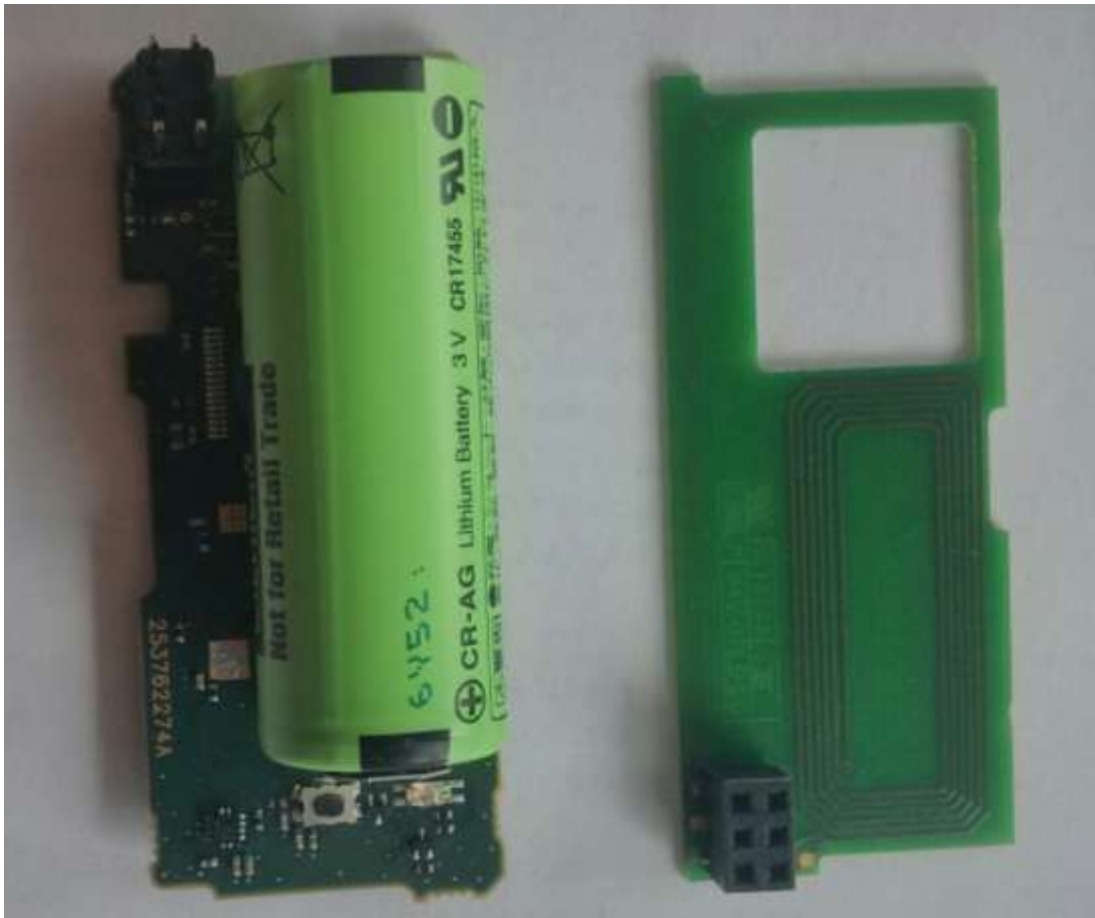

SAGEMCOM

Technical Documentation

Internal Photos

FCC ID

VW3-ATGHMP915V2

Publication History

| Version | Date | Modification description |
|----------------|-----------------|---------------------------------|
| 01 | August 24, 2018 | Creation of the document |

Device Open Top View

Electronic Card View

Electronic Card View

Electronic Card View

Electronic Card View