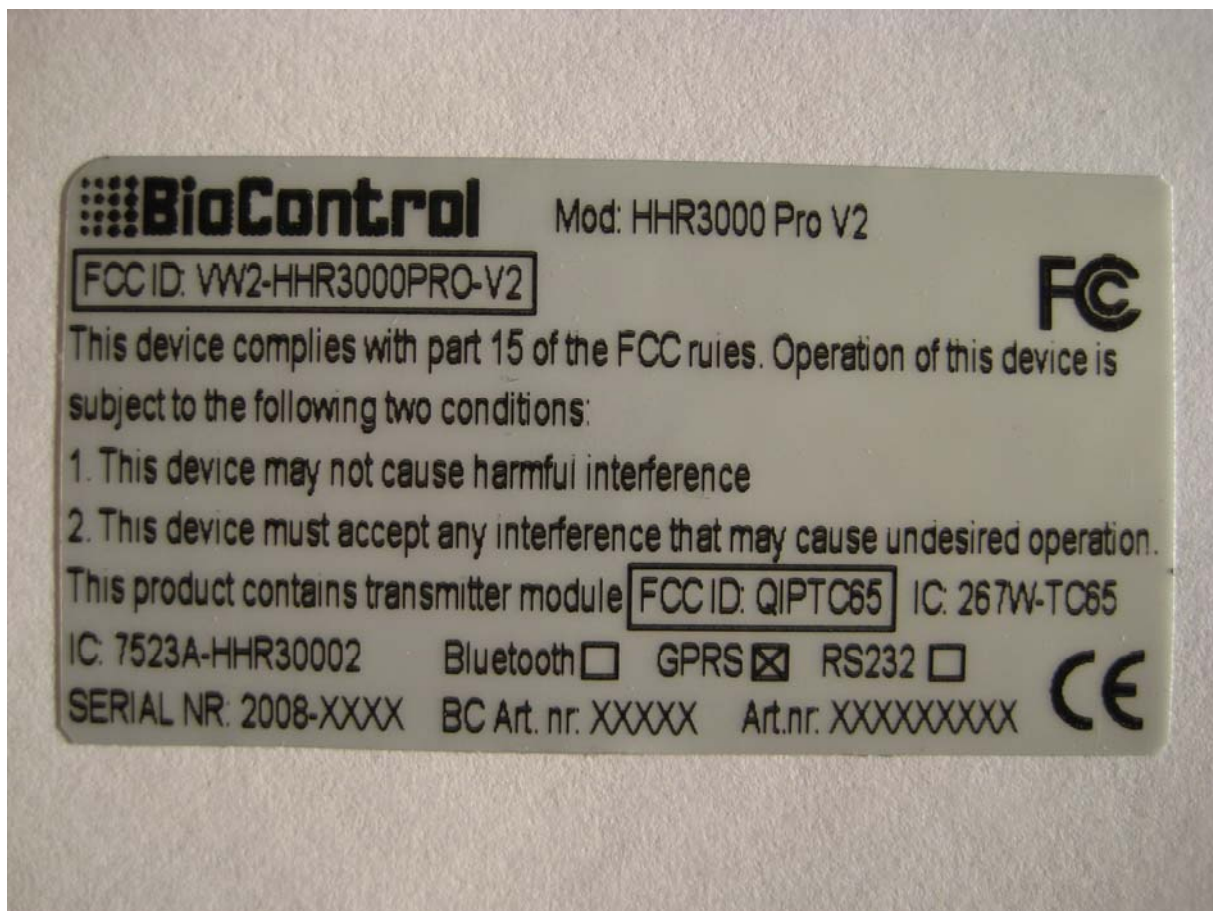

HHR 3000 PRO V2 Label Photos

Label for HHR3000 Pro V2 that contain a device with FCC ID:QUIPTC65.

Label for HHR3000 Pro V2 that contain a device with FCC ID:QOQWT11.

Label for HHR3000 Pro V2 that does not contain a device with a FCC ID.