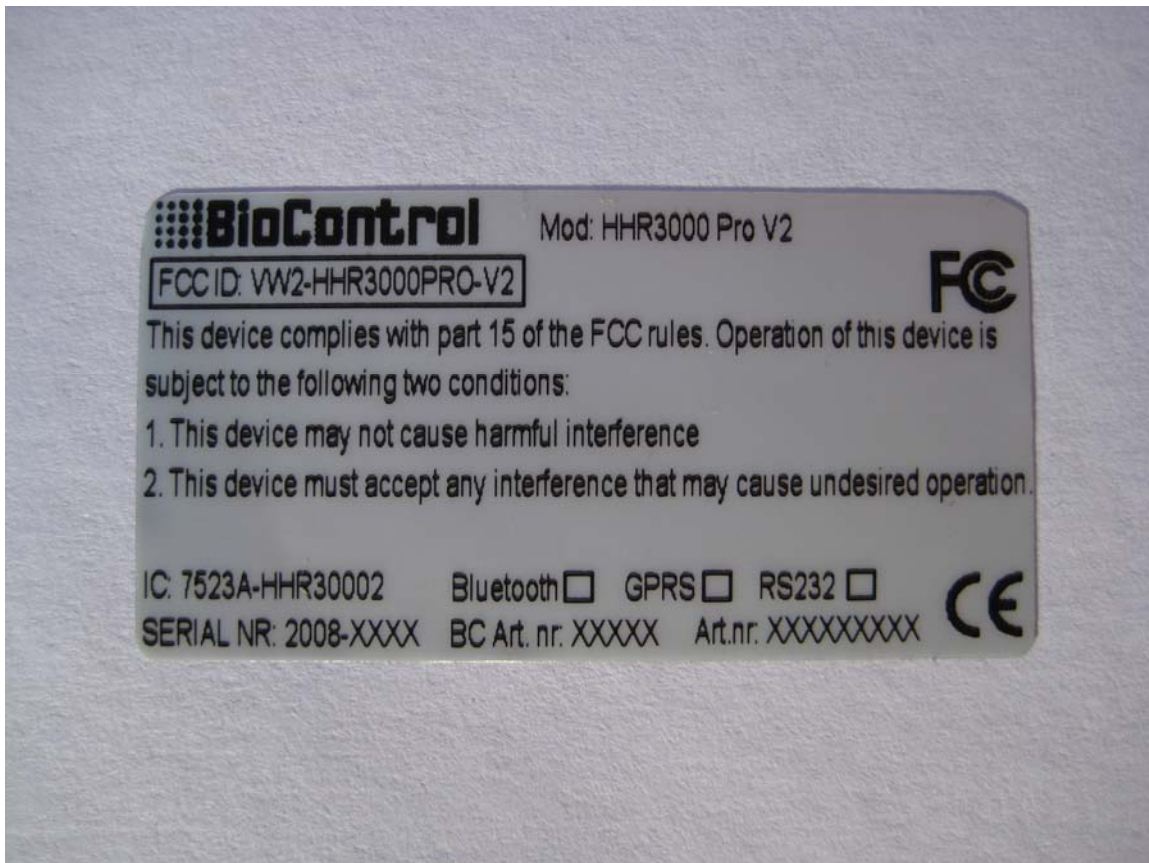

HHR 3000 PRO V2 Label Photos

Label for HHR3000 Pro V2 that contain a device with FCC ID:QUIPTC65.

Label for HHR3000 Pro V2 that contain a device with FCC ID:QOQWT11.

Label for HHR3000 Pro V2 that does not contain a device with a FCC ID.