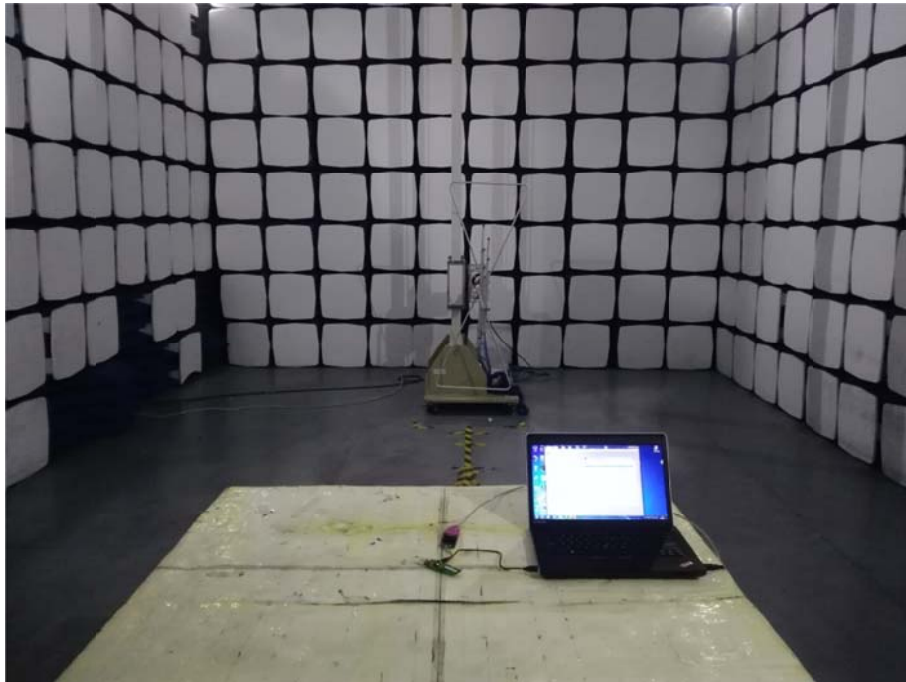

EXHIBIT 4 - TEST SETUP PHOTOGRAPHS

Conducted Emission Test Setup

Radiation Emission Test Setup (Below 30MHz)

Radiation Emission Test Setup (30MHz to 1GHz)

Radiation Emission Test Setup (1GHz to 18GHz)

Radiation Emission Test Setup (Above 18GHz)