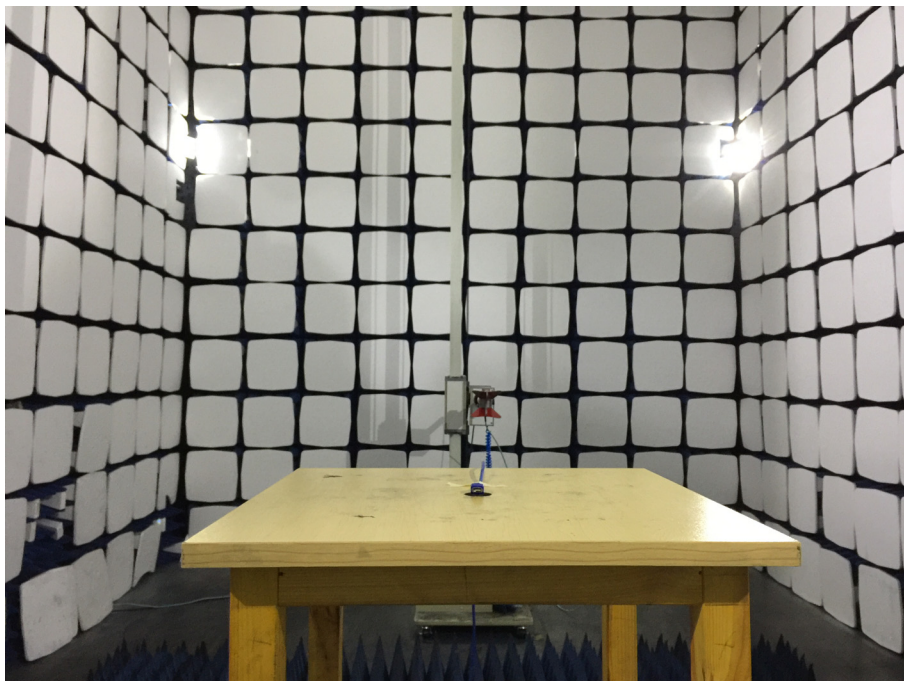

EXHIBIT 3 - TEST SETUP PHOTOGRAPHS

Conducted Emission Test Setup

Radiation Emission Test Setup (Below 30MHz)

Radiation Emission Test Setup (30MHz to 1GHz)

Radiation Emission Test Setup (1GHz to 18GHz)

Radiation Emission Test Setup (18GHz to 40GHz)