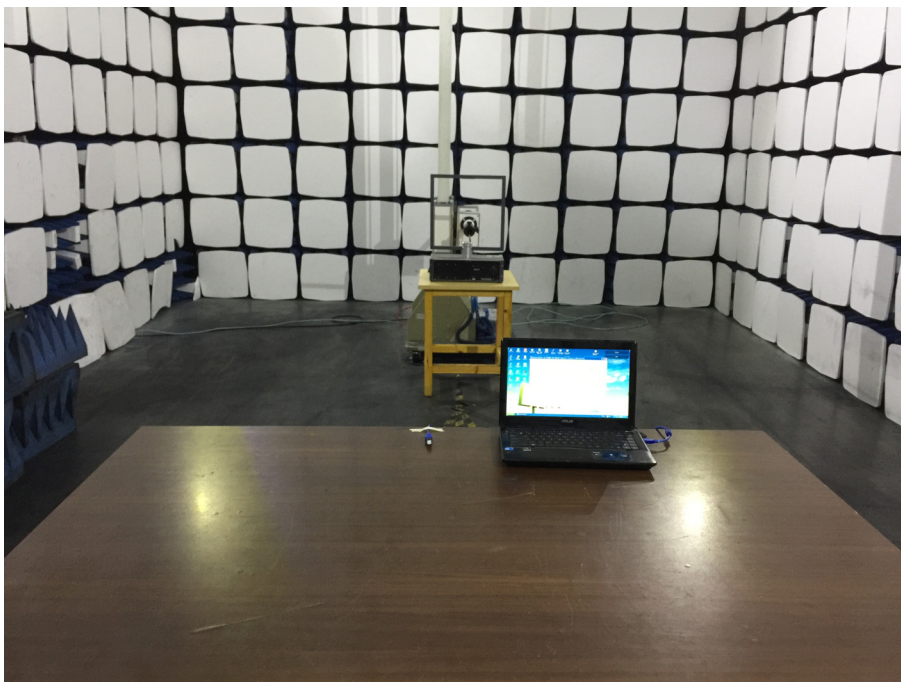

EXHIBIT 3 - TEST SETUP PHOTOGRAPHS

Conducted Emission Test Setup

Radiation Emission Test Setup (Below 30MHz)

Radiation Emission Test Setup (30MHz to 1GHz)

Radiation Emission Test Setup (1GHz to 18GHz)

Radiation Emission Test Setup (18GHz to 40GHz)