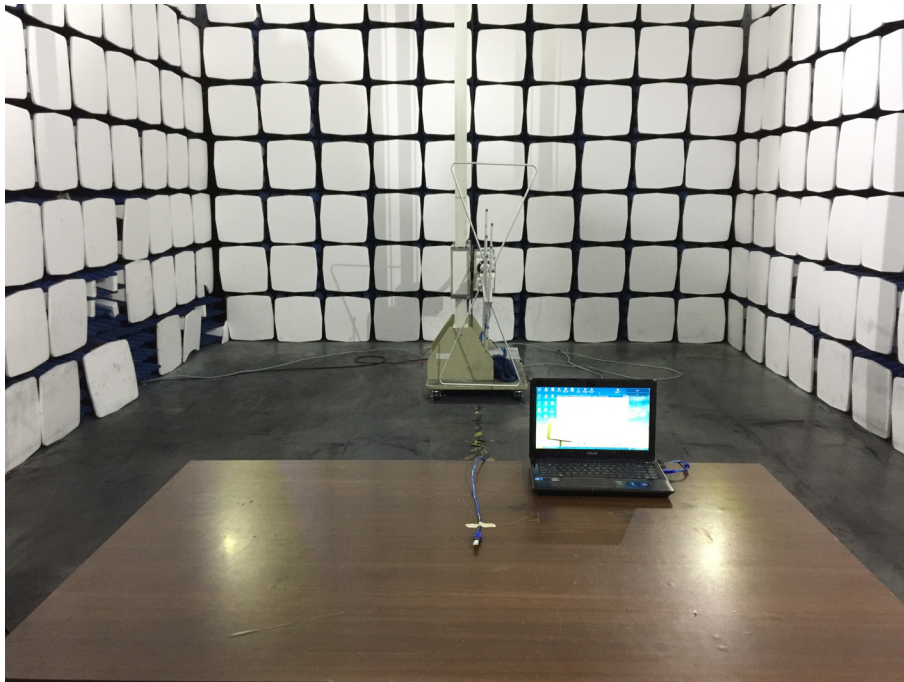

EXHIBIT 3 - TEST SETUP PHOTOGRAPHS

Conducted Emission Test Setup

Radiation Emission Test Setup (Below 30MHz)

Radiation Emission Test Setup (30MHz to 1GHz)

Radiation Emission Test Setup (1GHz to 18GHz)

Radiation Emission Test Setup (18GHz to 40GHz)