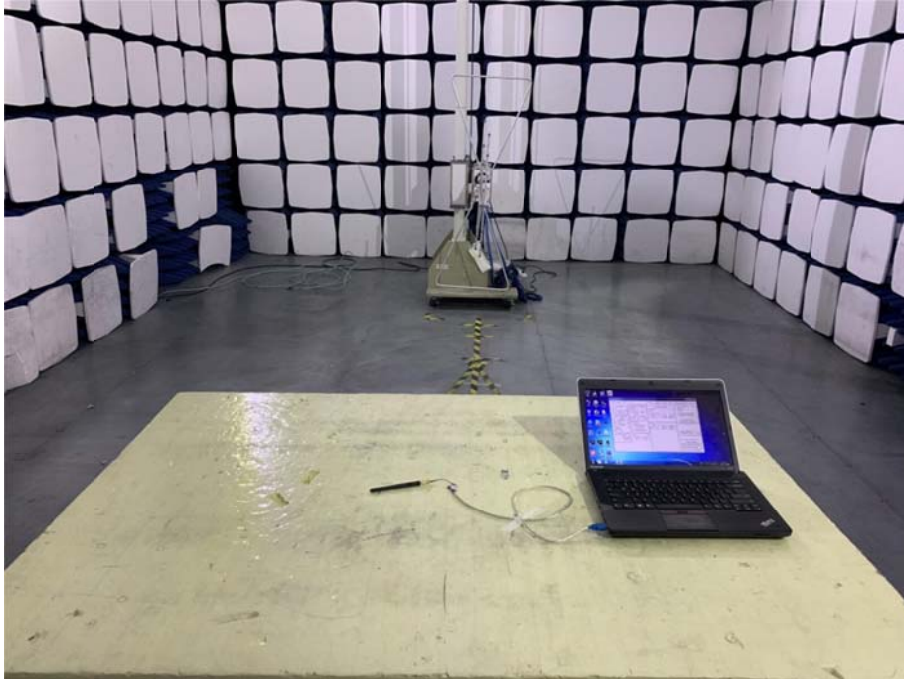

EXHIBIT 4 - TEST SETUP PHOTOGRAPHS

Conducted Emission Test Setup

Radiation Emission Test Setup (Below 30MHz)

Radiation Emission Test Setup (30MHz to 1GHz)

Radiation Emission Test Setup (1GHz to 18GHz)

Radiation Emission Test Setup (Above 18GHz)