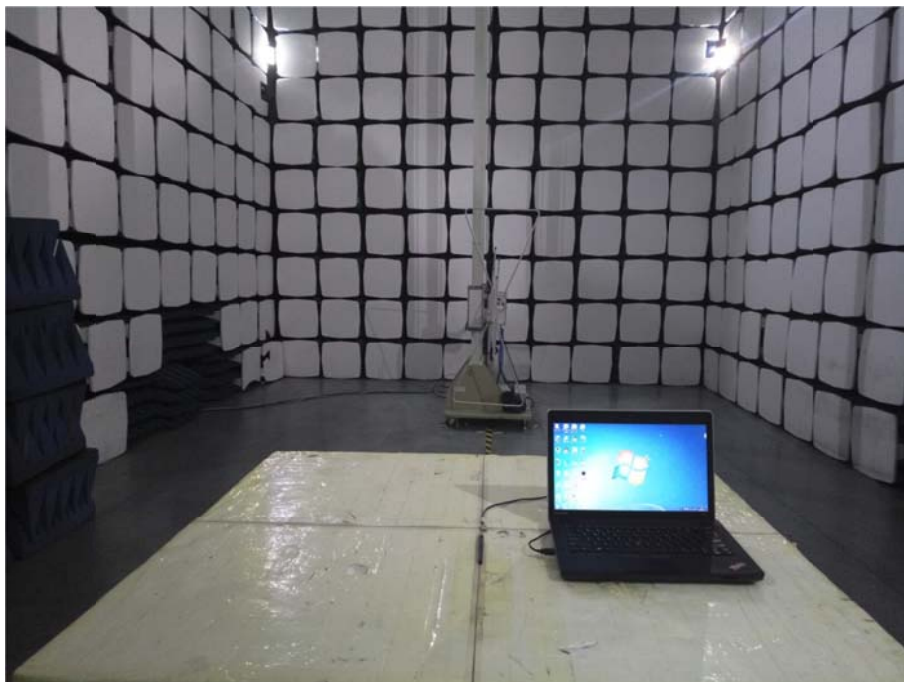

EXHIBIT 4 - TEST SETUP PHOTOGRAPHS

Conducted Emission Test Setup

Radiation Emission Test Setup (30MHz to 1GHz)

Radiation Emission Test Setup (1GHz to 18GHz)

Radiation Emission Test Setup (Above 18GHz)