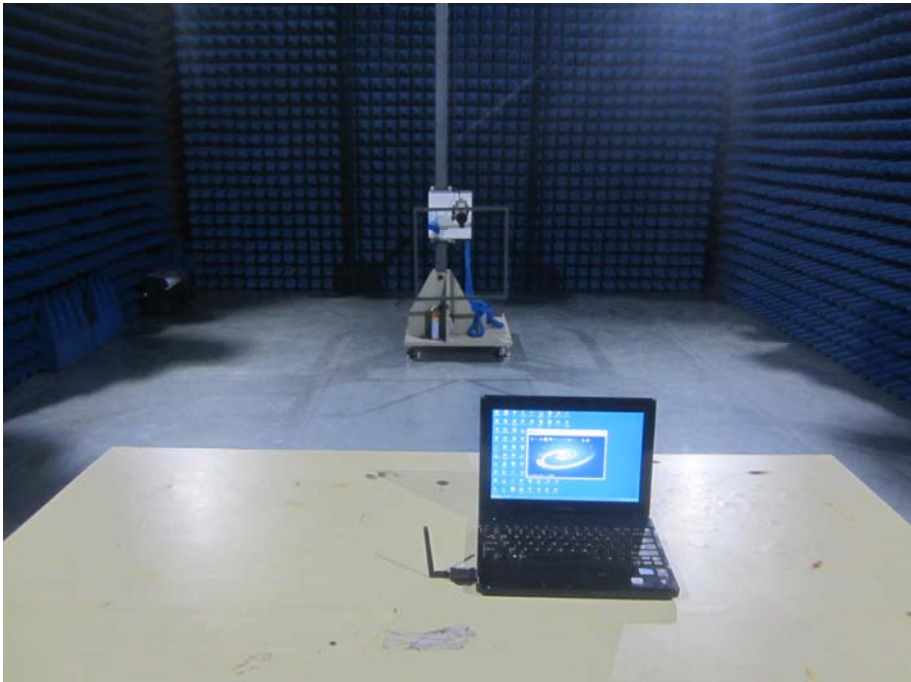

EXHIBIT 4 - TEST SETUP PHOTOGRAPHS

Conducted Emission Test Setup

Radiation Emission Test Setup (Below 30MHz)

Radiation Emission Test Setup (30MHz to 1GHz)