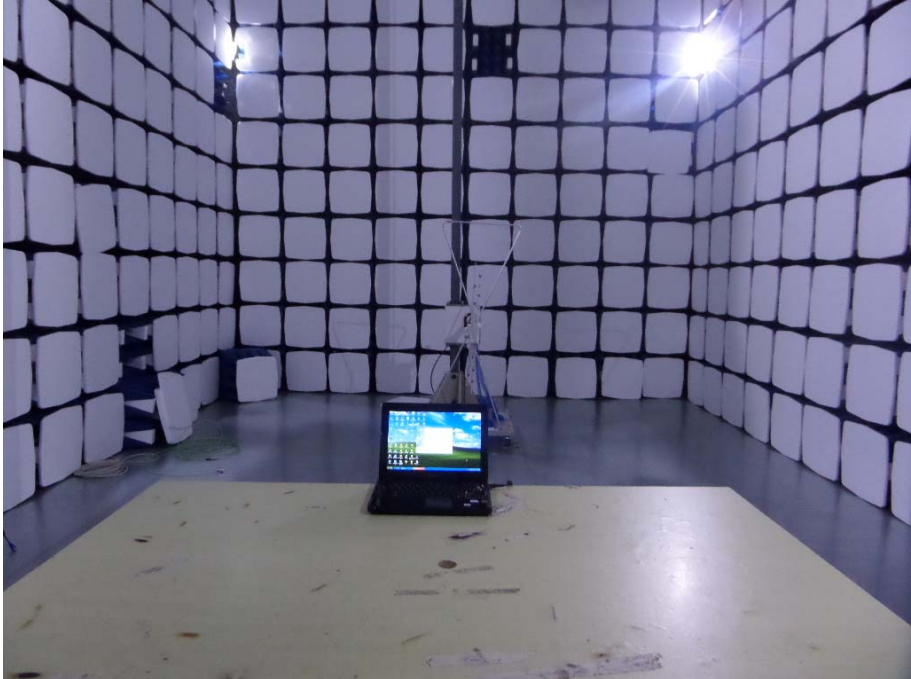

EXHIBIT 4 - TEST SETUP PHOTOGRAPHS

Conducted Emission Test Setup

Radiation Emission Test Setup (Below 30MHz)

Radiation Emission Test Setup (30MHz to 1GHz)

Radiation Emission Test Setup (Above 1GHz)

EUT Closing Test Setup Photo