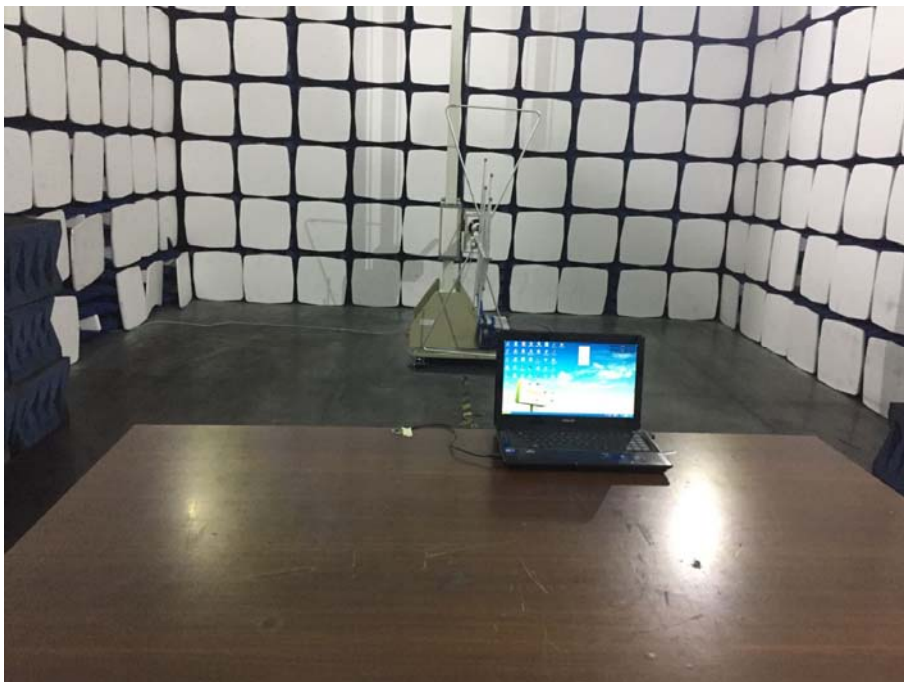

EXHIBIT 4 - TEST SETUP PHOTOGRAPHS

Conducted Emission Test Setup

Radiation Emission Test Setup (30MHz to 1GHz)

Radiation Emission Test Setup (1GHz to 18GHz)

Radiation Emission Test Setup (Above 18GHz)

Test Setup Close up Photo

RF conducted Test Setup