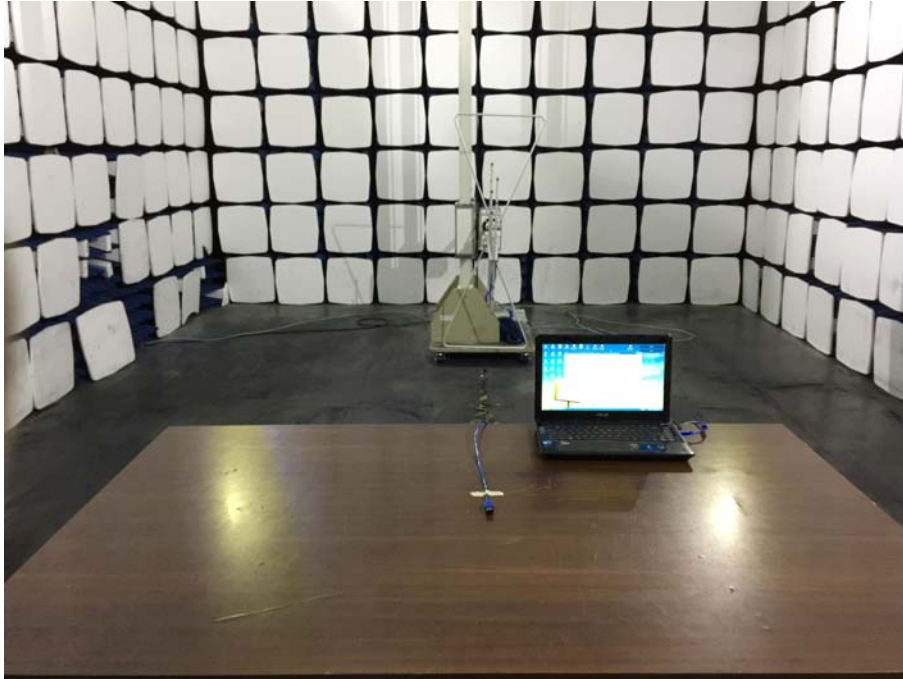

EXHIBIT 4 - TEST SETUP PHOTOGRAPHS

Conducted Emission Test Setup

Radiation Emission Test Setup (Below 30MHz)

Radiation Emission Test Setup (30MHz to 1GHz)

Radiation Emission Test Setup (Above 1GHz)