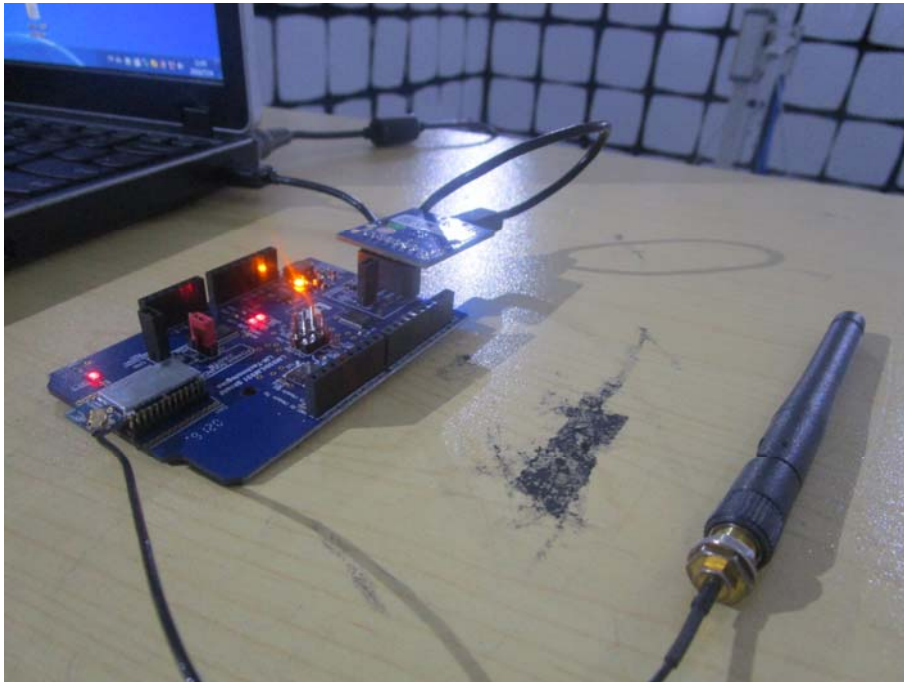


EXHIBIT 4 - TEST SETUP PHOTOGRAPHS

Conducted Emission Test Setup

Radiation Emission Test Setup (Below 30MHz)

Radiation Emission Test Setup (30MHz to 1GHz)

Radiation Emission Test Setup (Above 1GHz)

Test Setup Close-up photo

RF conducted measurements Test Setup