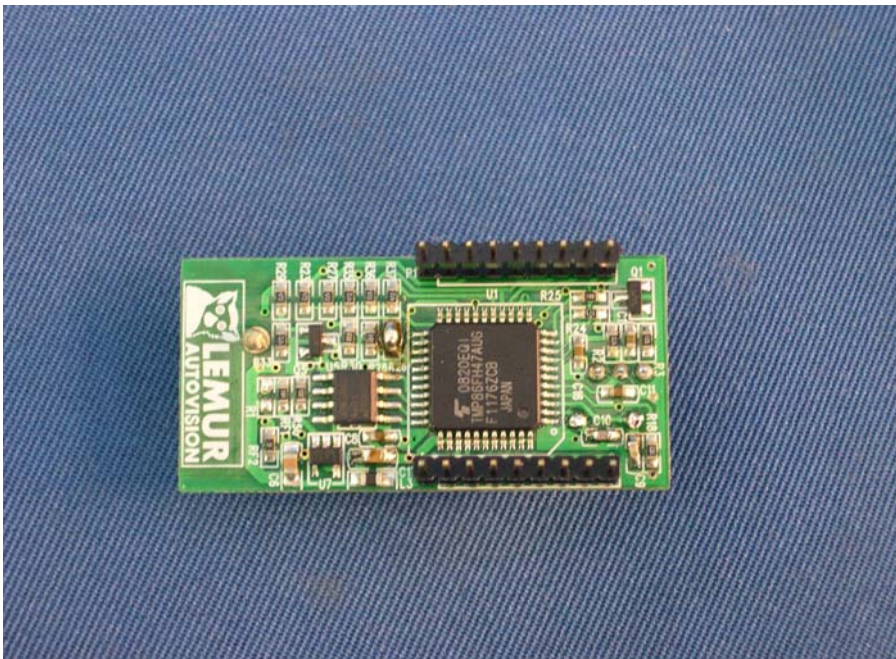

INTERTEK TESTING SERVICE

Report No.: HK09081188-1

Equipment Photographs Model : LS02 (Internal)

INTERTEK TESTING SERVICE

Report No.: HK09081188-1

Equipment Photographs Model : LS02 (Internal)

INTERTEK TESTING SERVICE

Report No.: HK09081188-1

Equipment Photographs Model : LS02 (Internal)

INTERTEK TESTING SERVICE

Report No.: HK09081188-1

Equipment Photographs Model : LS02 (Internal)