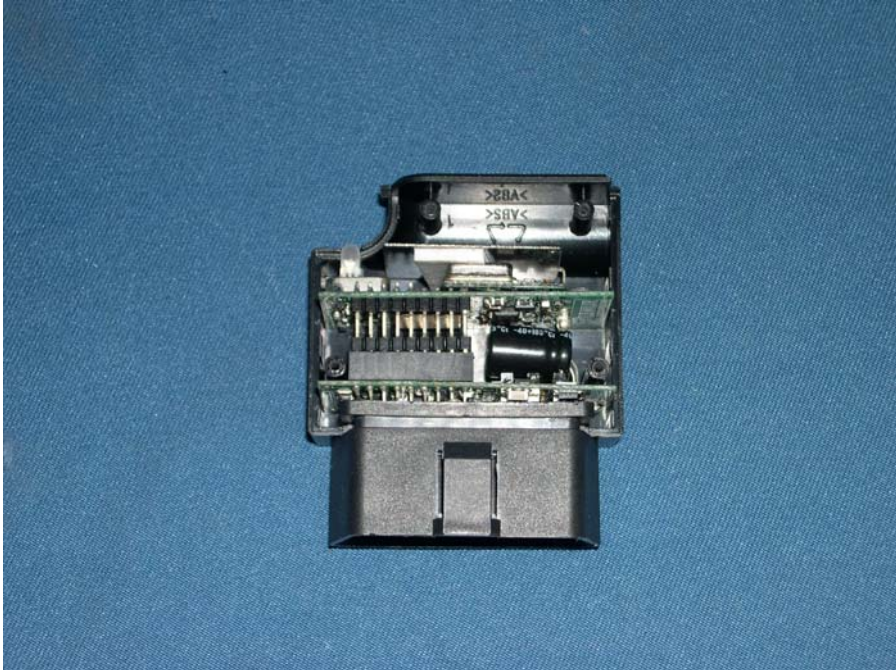

INTERTEK TESTING SERVICE

Report No.: HK09081188-1

Equipment Photographs Model : LS02 (Internal)

INTERTEK TESTING SERVICE

Report No.: HK09081188-1

Equipment Photographs Model : LS02 (Internal)

INTERTEK TESTING SERVICE

Report No.: HK09081188-1

Equipment Photographs Model : LS02 (Internal)

INTERTEK TESTING SERVICE

Report No.: HK09081188-1

Equipment Photographs Model : LS02 (Internal)