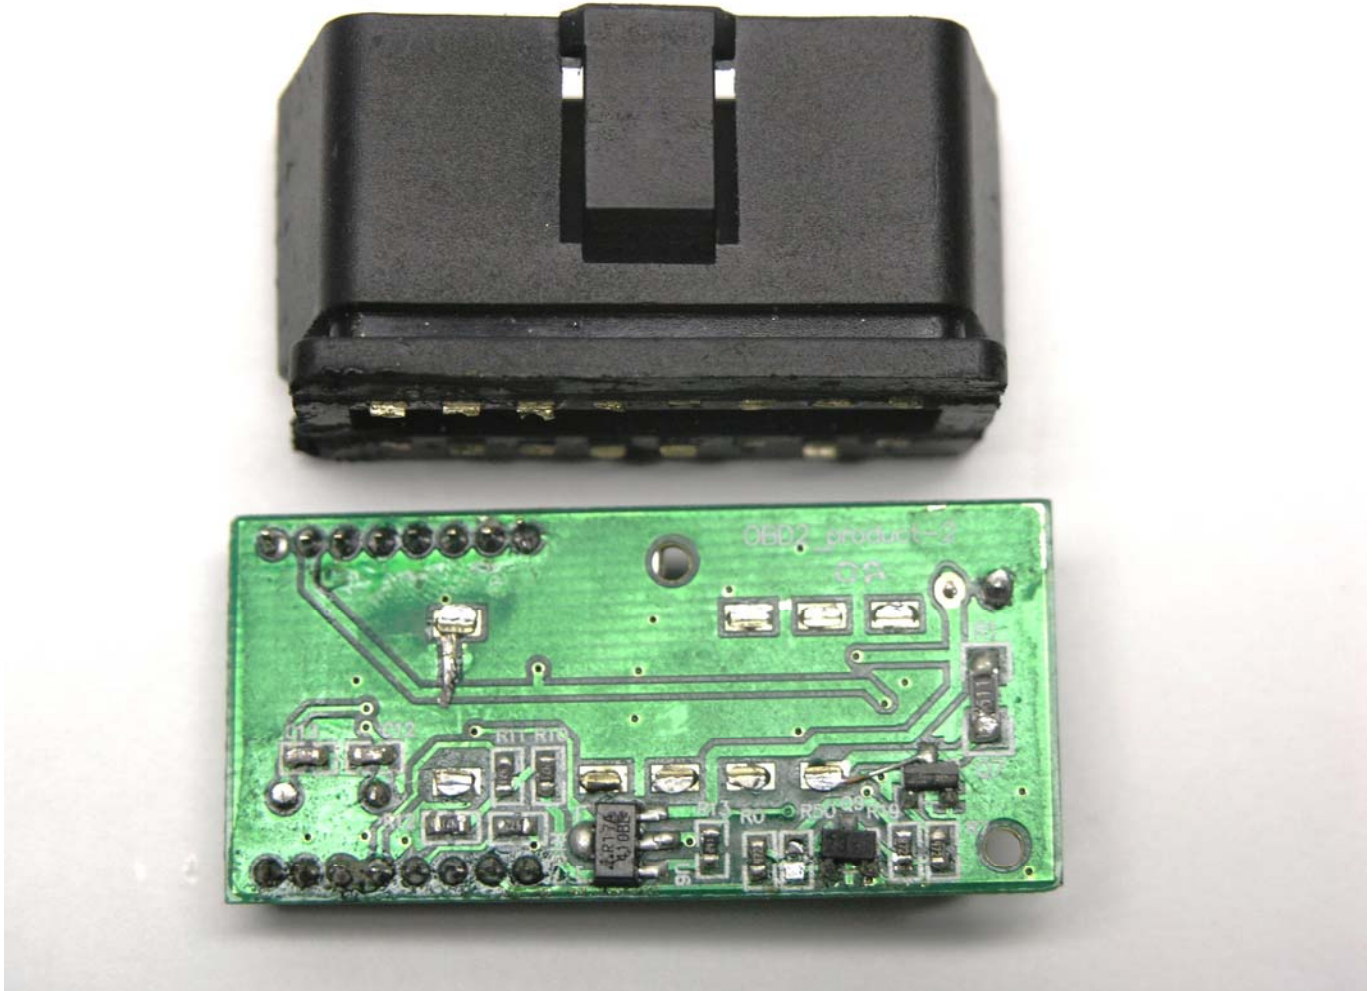

ANNEX 3 – INTERNAL EUT PHOTOS

ANNEX 3 – INTERNAL EUT PHOTOS

Root Four Imagination Inc.
Product: Lemur Autovision (Sensor), Model: LS01
FCC ID: VVT-LS01, IC: 7496A-LS01

ANNEX 3 – INTERNAL EUT PHOTOS

Root Four Imagination Inc.
Product: Lemur Autovision (Sensor), Model: LS01
FCC ID: VVT-LS01, IC: 7496A-LS01

ANNEX 3 – INTERNAL EUT PHOTOS

ANNEX 3 – INTERNAL EUT PHOTOS

Root Four Imagination Inc.
Product: Lemur Autovision (Sensor), Model: LS01
FCC ID: VVT-LS01, IC: 7496A-LS01

ANNEX 3 – INTERNAL EUT PHOTOS

ANNEX 3 – INTERNAL EUT PHOTOS

Root Four Imagination Inc.
Product: Lemur Autovision (Sensor), Model: LS01
FCC ID: VVT-LS01, IC: 7496A-LS01