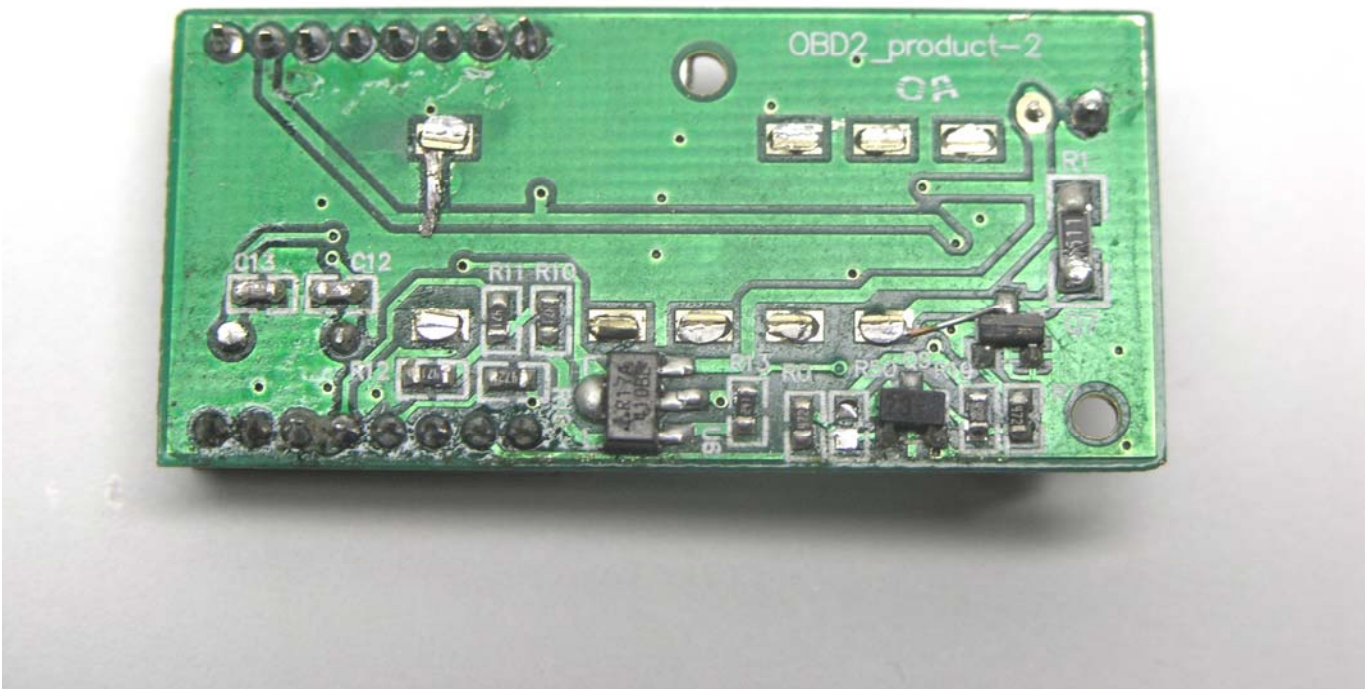

ANNEX 3 – INTERNAL EUT PHOTOS

ANNEX 3 – INTERNAL EUT PHOTOS

Root Four Imagination Inc.
Product: Lemur Autovision (Sensor), Model: LS01
FCC ID: VVT-LS01, IC: 7496A-LS01

ANNEX 3 – INTERNAL EUT PHOTOS

Root Four Imagination Inc.
Product: Lemur Autovision (Sensor), Model: LS01
FCC ID: VVT-LS01, IC: 7496A-LS01

ANNEX 3 – INTERNAL EUT PHOTOS

ANNEX 3 – INTERNAL EUT PHOTOS

Root Four Imagination Inc.
Product: Lemur Autovision (Sensor), Model: LS01
FCC ID: VVT-LS01, IC: 7496A-LS01

ANNEX 3 – INTERNAL EUT PHOTOS

ANNEX 3 – INTERNAL EUT PHOTOS

Root Four Imagination Inc.
Product: Lemur Autovision (Sensor), Model: LS01
FCC ID: VVT-LS01, IC: 7496A-LS01