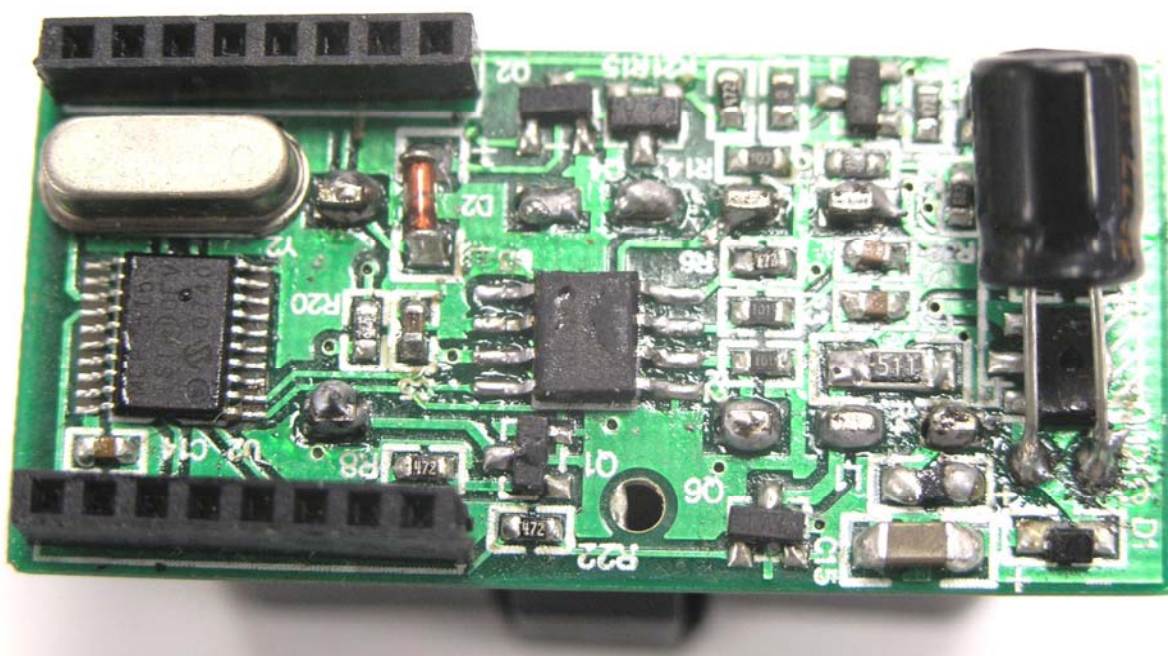

ANNEX 3 – INTERNAL EUT PHOTOS

ANNEX 3 – INTERNAL EUT PHOTOS

Root Four Imagination Inc.
Product: Lemur Autovision (Sensor), Model: LS01
FCC ID: VVT-LS01, IC: 7496A-LS01

ANNEX 3 – INTERNAL EUT PHOTOS

Root Four Imagination Inc.
Product: Lemur Autovision (Sensor), Model: LS01
FCC ID: VVT-LS01, IC: 7496A-LS01

ANNEX 3 – INTERNAL EUT PHOTOS

ANNEX 3 – INTERNAL EUT PHOTOS

Root Four Imagination Inc.
Product: Lemur Autovision (Sensor), Model: LS01
FCC ID: VVT-LS01, IC: 7496A-LS01

ANNEX 3 – INTERNAL EUT PHOTOS

ANNEX 3 – INTERNAL EUT PHOTOS

Root Four Imagination Inc.
Product: Lemur Autovision (Sensor), Model: LS01
FCC ID: VVT-LS01, IC: 7496A-LS01