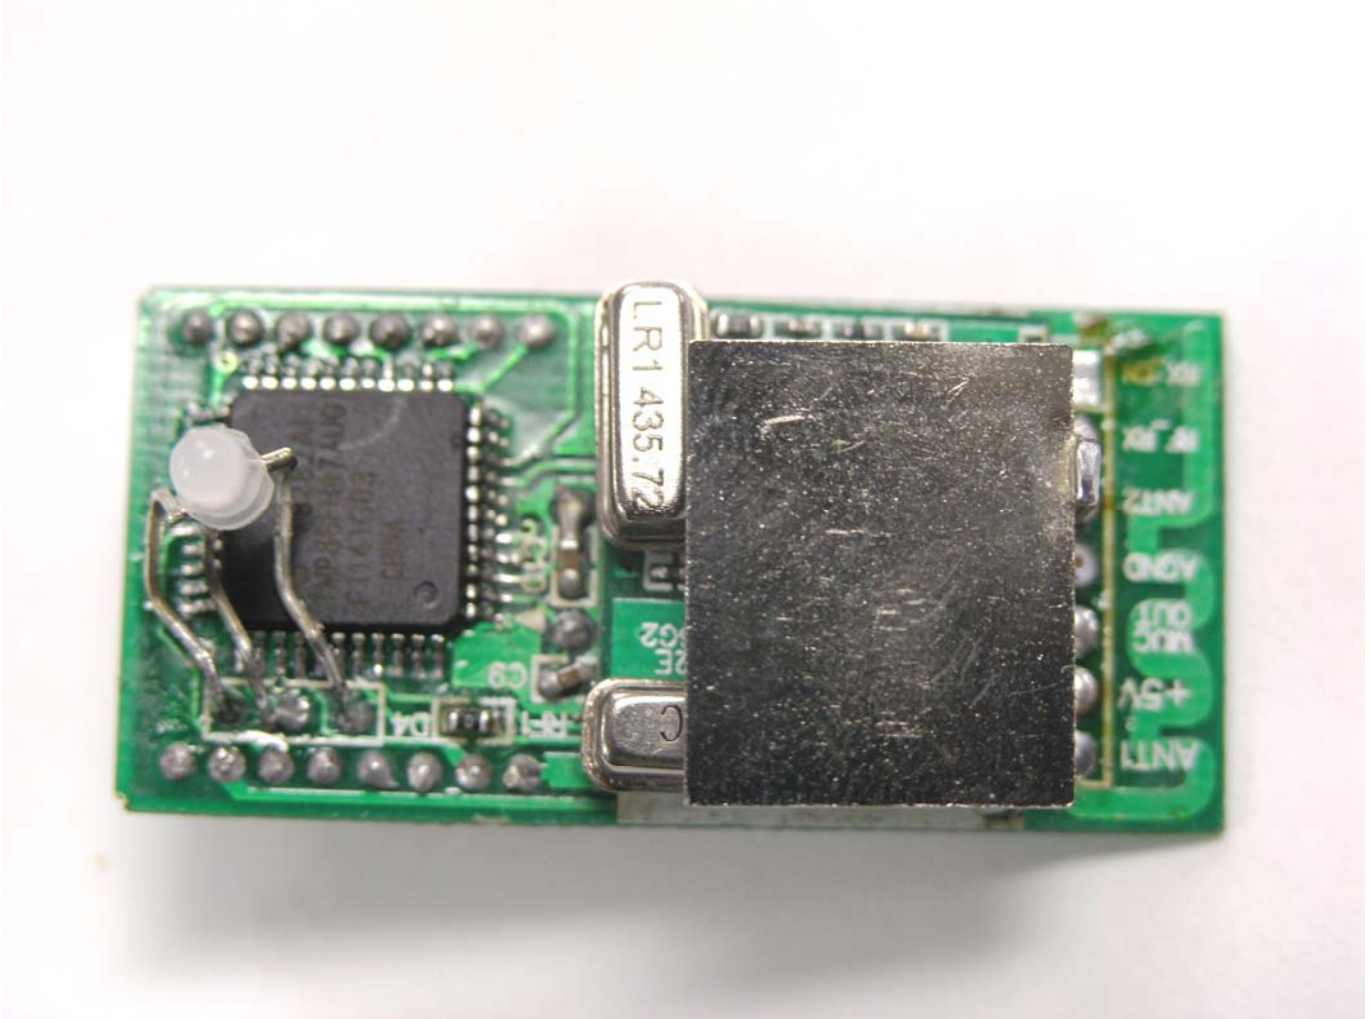

ANNEX 3 – INTERNAL EUT PHOTOS

ANNEX 3 – INTERNAL EUT PHOTOS

Root Four Imagination Inc.
Product: Lemur Autovision (Sensor), Model: LS01
FCC ID: VVT-LS01, IC: 7496A-LS01

ANNEX 3 – INTERNAL EUT PHOTOS

Root Four Imagination Inc.
Product: Lemur Autovision (Sensor), Model: LS01
FCC ID: VVT-LS01, IC: 7496A-LS01

ANNEX 3 – INTERNAL EUT PHOTOS

ANNEX 3 – INTERNAL EUT PHOTOS

Root Four Imagination Inc.
Product: Lemur Autovision (Sensor), Model: LS01
FCC ID: VVT-LS01, IC: 7496A-LS01

ANNEX 3 – INTERNAL EUT PHOTOS

ANNEX 3 – INTERNAL EUT PHOTOS

Root Four Imagination Inc.
Product: Lemur Autovision (Sensor), Model: LS01
FCC ID: VVT-LS01, IC: 7496A-LS01