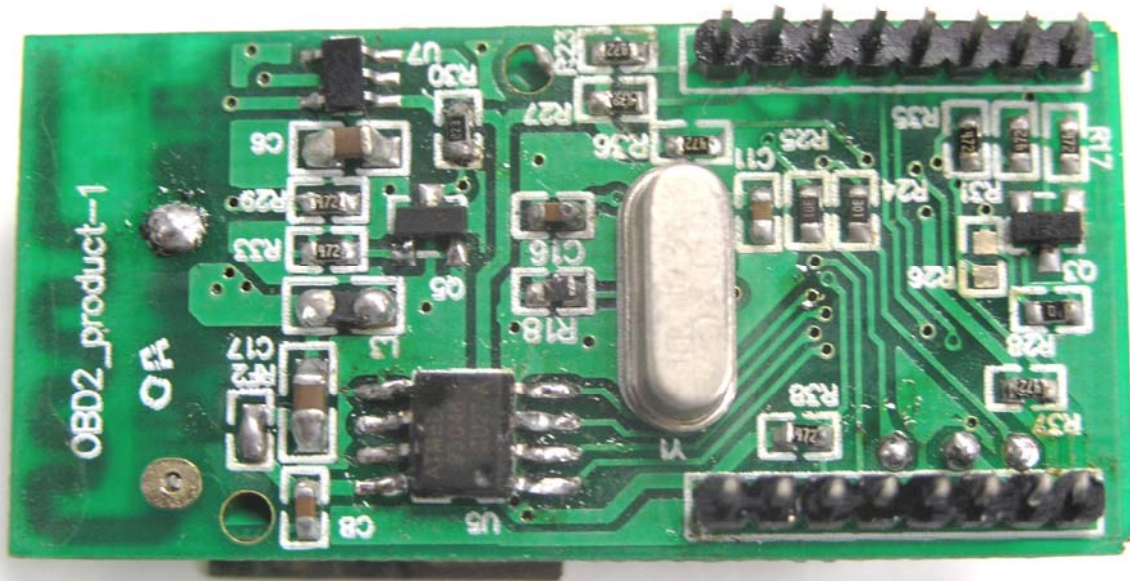

ANNEX 3 – INTERNAL EUT PHOTOS

ANNEX 3 – INTERNAL EUT PHOTOS

Root Four Imagination Inc.
Product: Lemur Autovision (Sensor), Model: LS01
FCC ID: VVT-LS01, IC: 7496A-LS01

ANNEX 3 – INTERNAL EUT PHOTOS

Root Four Imagination Inc.
Product: Lemur Autovision (Sensor), Model: LS01
FCC ID: VVT-LS01, IC: 7496A-LS01

ANNEX 3 – INTERNAL EUT PHOTOS

ANNEX 3 – INTERNAL EUT PHOTOS

Root Four Imagination Inc.
Product: Lemur Autovision (Sensor), Model: LS01
FCC ID: VVT-LS01, IC: 7496A-LS01

ANNEX 3 – INTERNAL EUT PHOTOS

ANNEX 3 – INTERNAL EUT PHOTOS

Root Four Imagination Inc.
Product: Lemur Autovision (Sensor), Model: LS01
FCC ID: VVT-LS01, IC: 7496A-LS01