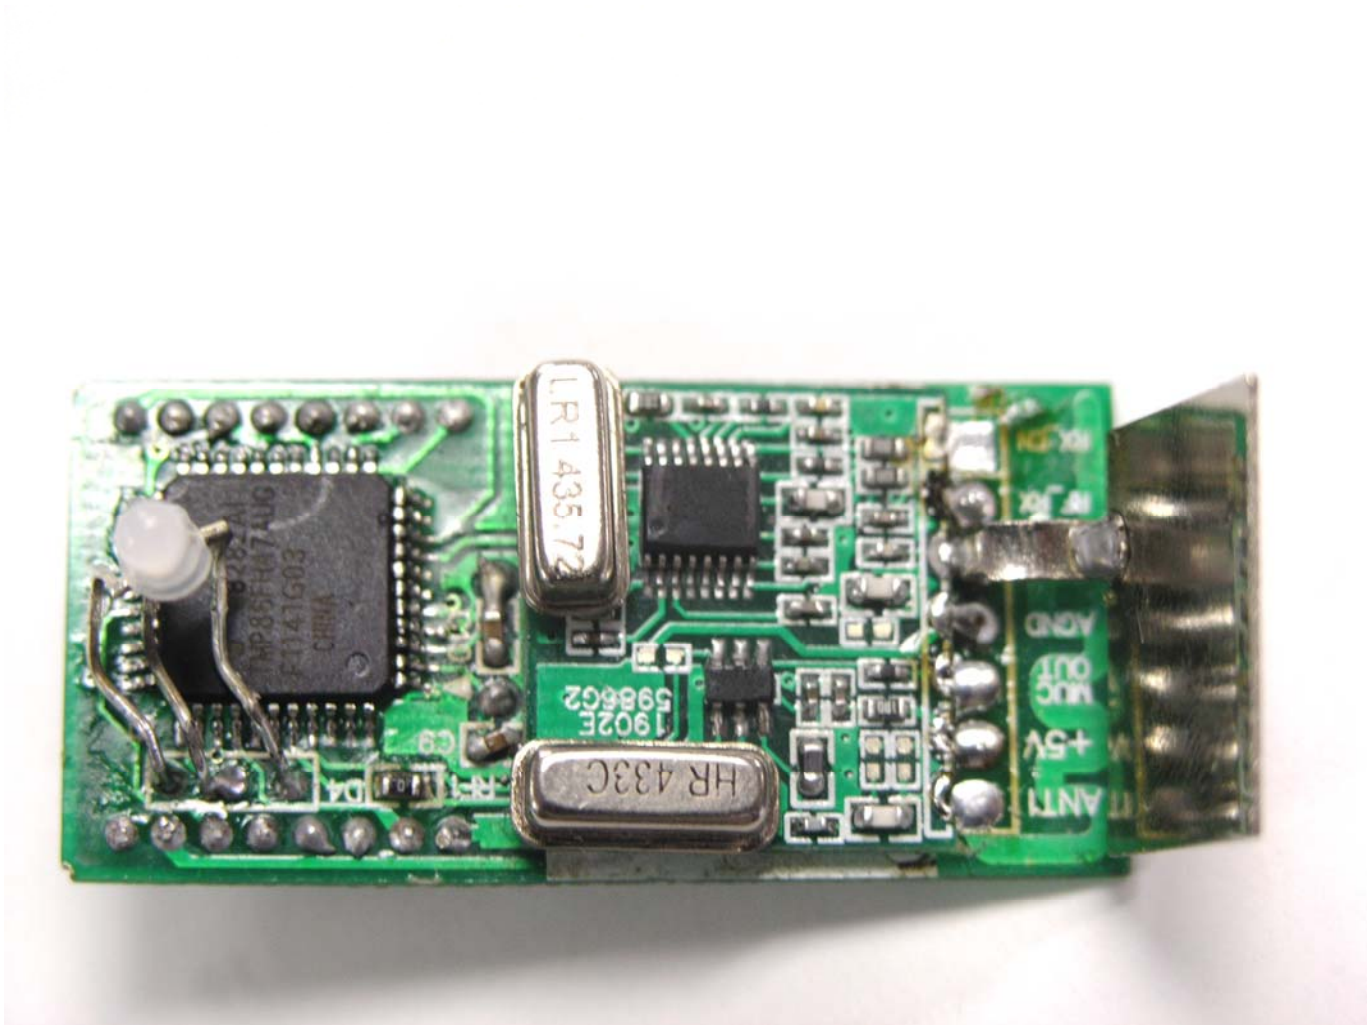

ANNEX 3 – INTERNAL EUT PHOTOS

ANNEX 3 – INTERNAL EUT PHOTOS

Root Four Imagination Inc.
Product: Lemur Autovision (Sensor), Model: LS01
FCC ID: VVT-LS01, IC: 7496A-LS01

ANNEX 3 – INTERNAL EUT PHOTOS

Root Four Imagination Inc.
Product: Lemur Autovision (Sensor), Model: LS01
FCC ID: VVT-LS01, IC: 7496A-LS01

ANNEX 3 – INTERNAL EUT PHOTOS

ANNEX 3 – INTERNAL EUT PHOTOS

Root Four Imagination Inc.
Product: Lemur Autovision (Sensor), Model: LS01
FCC ID: VVT-LS01, IC: 7496A-LS01

ANNEX 3 – INTERNAL EUT PHOTOS

ANNEX 3 – INTERNAL EUT PHOTOS

Root Four Imagination Inc.
Product: Lemur Autovision (Sensor), Model: LS01
FCC ID: VVT-LS01, IC: 7496A-LS01