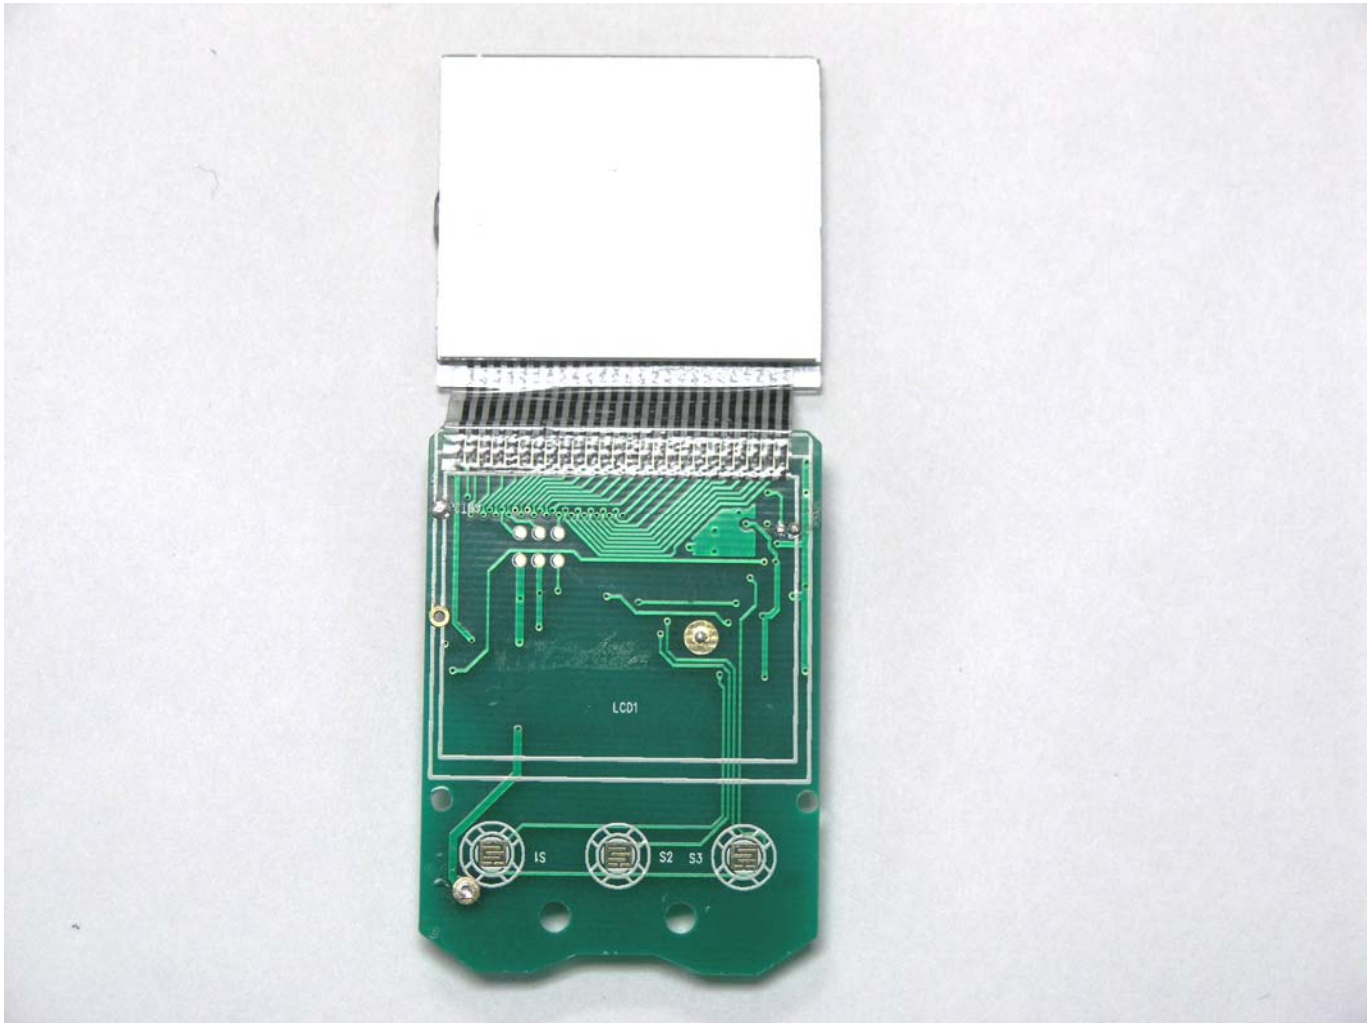

**ANNEX 3 – INTERNAL EUT PHOTOS**

**Root Four Imagination Inc.**  
**Product: Lemur Autovision (Key Fob), Model: LK01**  
**FCC ID: VVT-LK01, IC: 7496A-LK01**

**ANNEX 3 – INTERNAL EUT PHOTOS**

**Root Four Imagination Inc.  
Product: Lemur Autovision (Key Fob), Model: LK01  
FCC ID: VVT-LK01, IC: 7496A-LK01**

**ANNEX 3 – INTERNAL EUT PHOTOS**

**ANNEX 3 – INTERNAL EUT PHOTOS**

## ANNEX 3 – INTERNAL EUT PHOTOS

**ANNEX 3 – INTERNAL EUT PHOTOS**