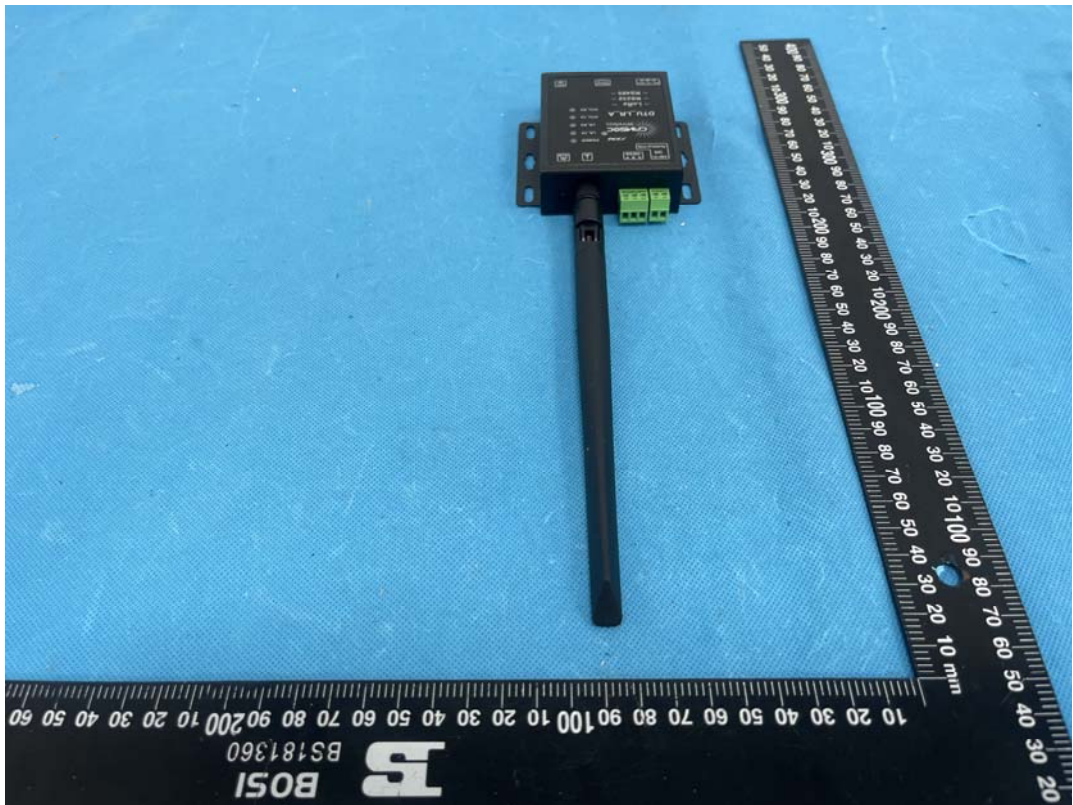

EUT EXTERNAL PHOTOGRAPHS

EUT

Ports

Ports

Antenna Port

Antenna

Extension Antenna Cable with Suction Cup (Ø3.0cm, 1.0meter cable length)

Extension Antenna Cable with Suction Cup (Ø3.0cm, 3.0meter cable length)

Extension Antenna Cable with Suction Cup (Ø3.0cm, 5.0meter cable length)

Extension Antenna Cable with Suction Cup (Ø4.2cm, 1.0meter cable length)

Extension Antenna Cable with Suction Cup (Ø4.2cm, 3.0meter cable length)

Extension Antenna Cable with Suction Cup (Ø4.2cm, 5.0meter cable length)

Extension Antenna Cable with Suction Cup (Ø6.0cm, 1.0meter cable length)

Extension Antenna Cable with Suction Cup (Ø6.0cm, 3.0meter cable length)

Extension Antenna Cable with Suction Cup (Ø6.0cm, 5.0meter cable length)