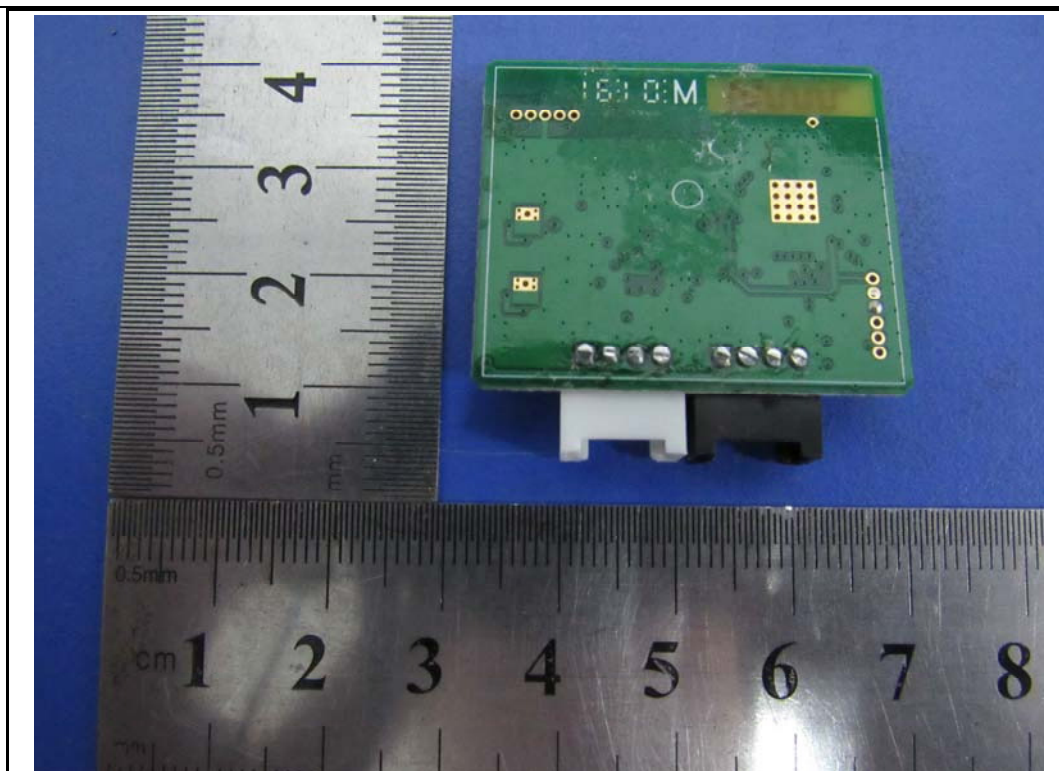

Annex B.ii. Photograph EUT Internal Photo

EUT – Uncover Front View

BLE
Antenna

EUT PCB - Front View

Test Report No.	16020308-FCC-E1
Page	21 of 28

EUT PCB - Rear View