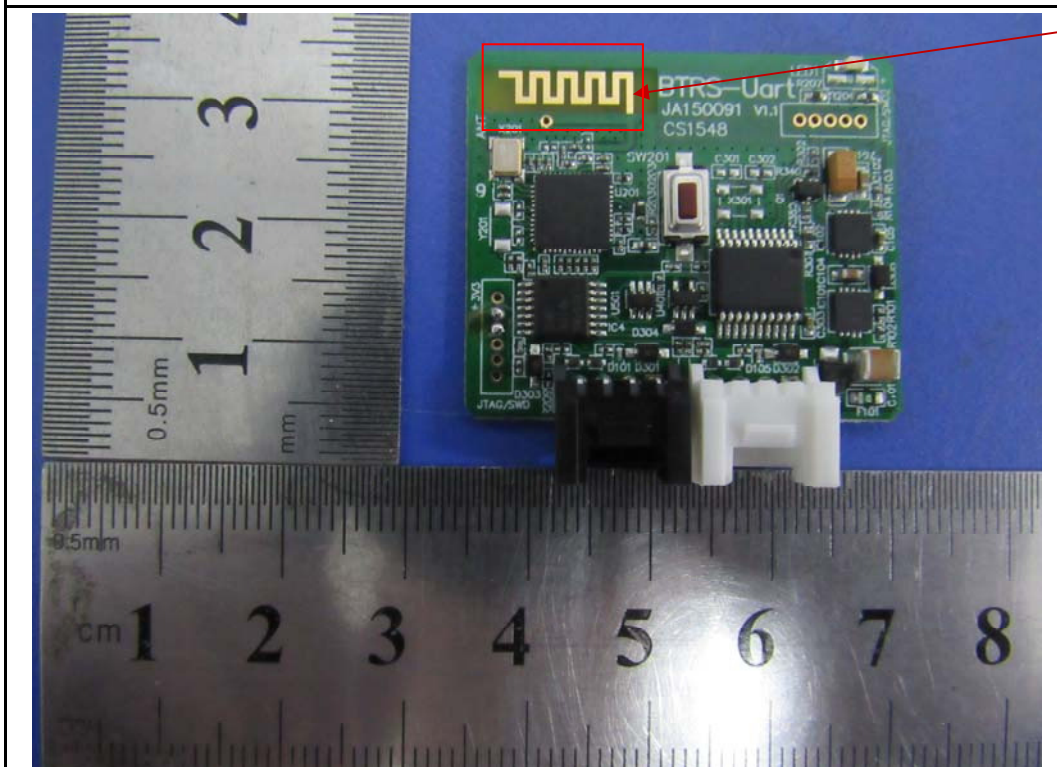

Annex B.ii. Photograph EUT Internal Photo

EUT – Uncover Front View

BLE
Antenna

EUT PCB - Front View

Test Report No.	16020308-FCC-E1
Page	21 of 28

EUT PCB - Rear View