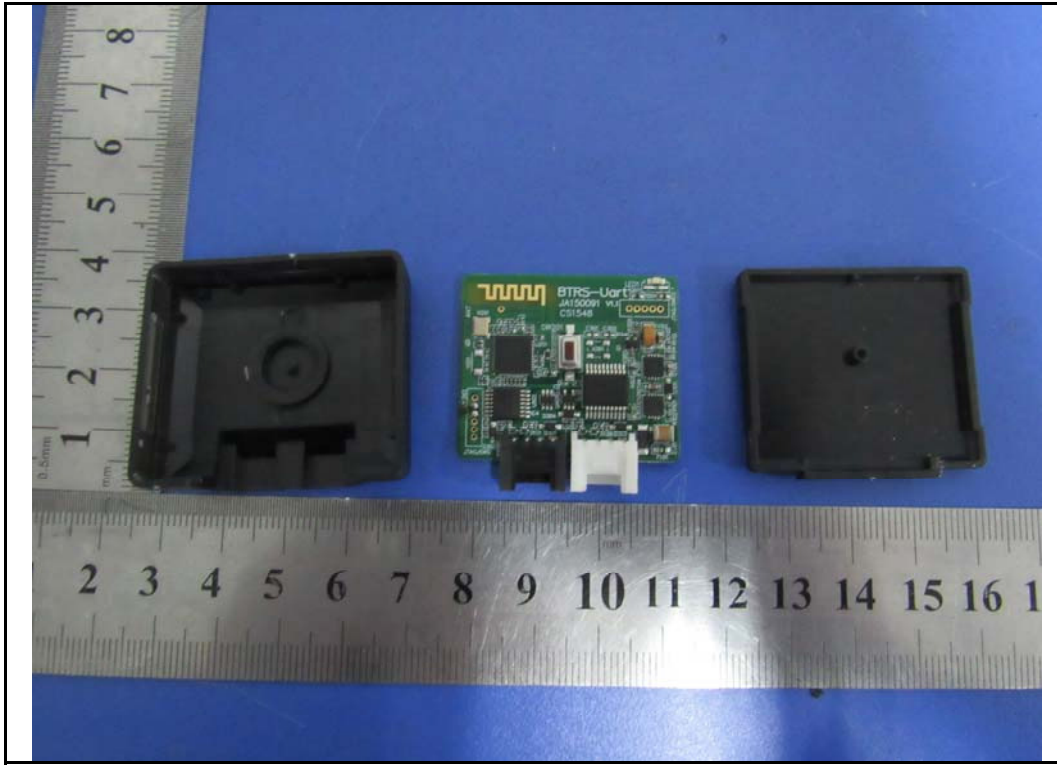

Annex B.ii. Photograph EUT Internal Photo

EUT – Uncover Front View

BLE
Antenna

EUT PCB - Front View

Test Report No.	16020308-FCC-E1
Page	21 of 28

EUT PCB - Rear View