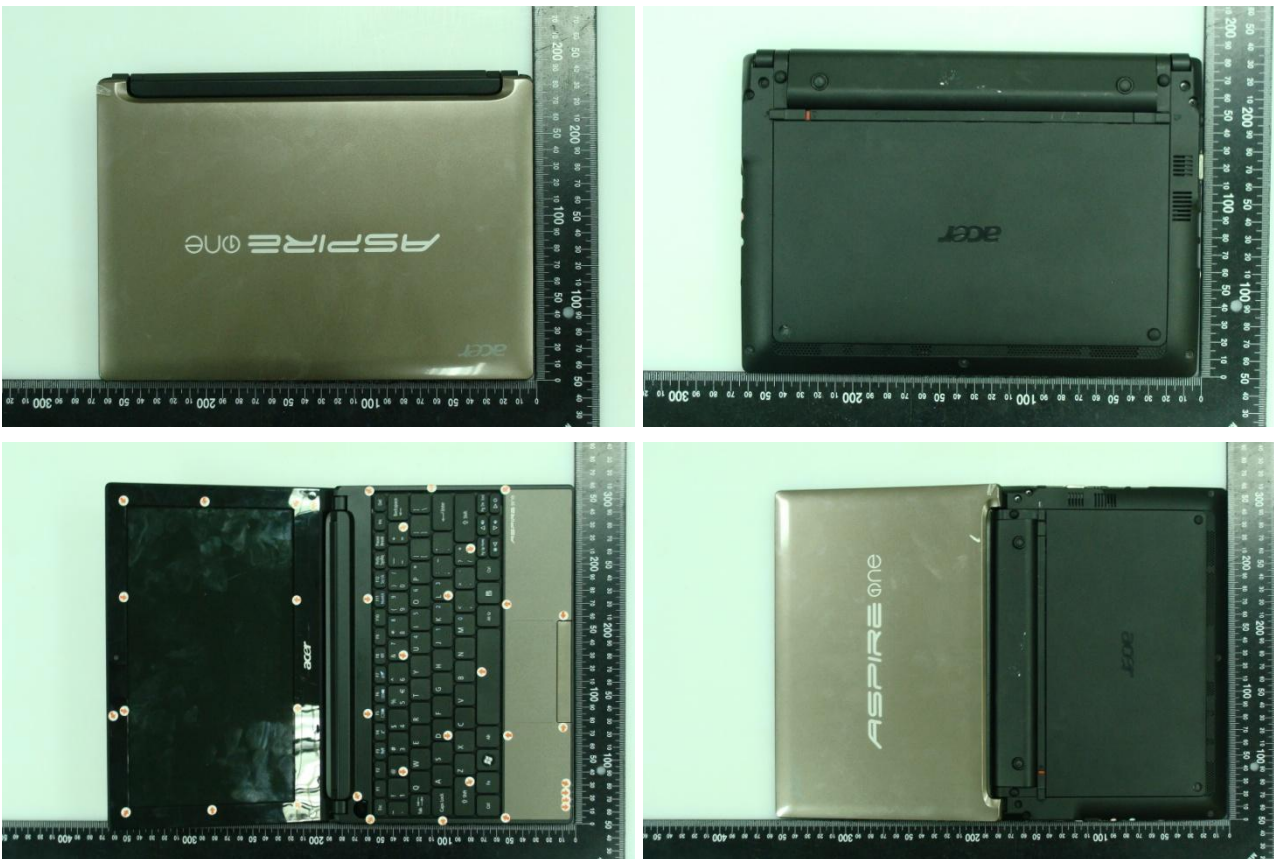

## Appendix D. Product Photos

DUT: 3G Module (Brand Name: Ericsson / Model Name: F5521gw)

Host: Notebook Computer (Brand Name: Acer, Gateway, PackardBell / Model Name: PAV70, PAV80 / Marketing Name: Aspire One series; AOD255 series; LT25 series; dot S series; dot SE series)

## Appendix E. Test Setup Photos

**Bottom of the Host with Phantom 0 cm Gap**

**Note:** The DUT was integrated into the host (Notebook Computer) during the test.