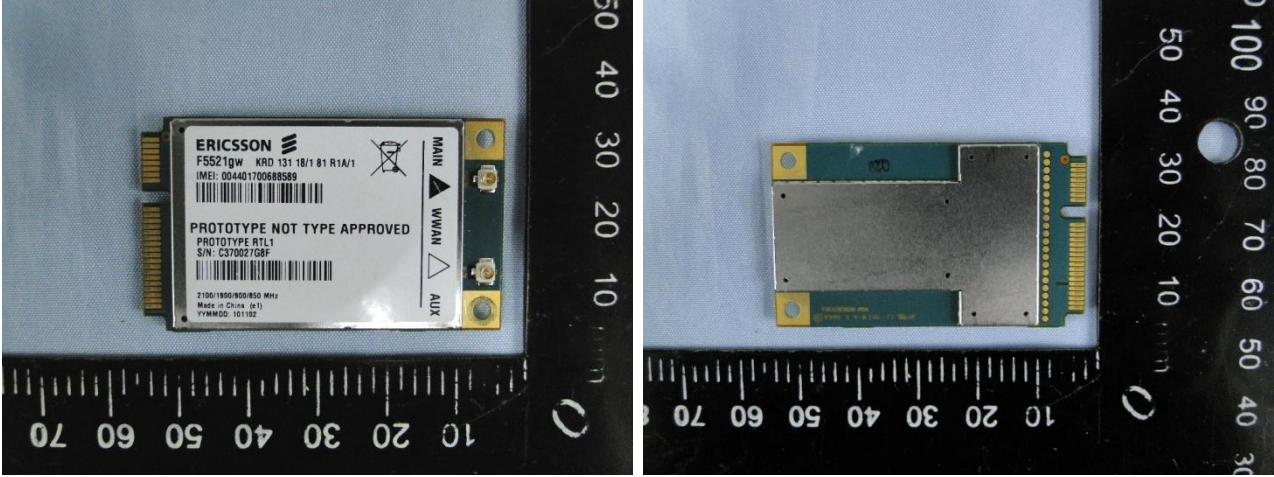

## Appendix D. Product Photos

DUT: 3G Module (Brand Name: Ericsson / Model Name: F5521gw)

Host: Notebook Computer (Brand Name: Acer, Gateway, PackardBell / Model Name: PAV70, PAV80 / Marketing Name: Aspire One series; AOD255 series; LT25 series; dot S series; dot SE series)

Antenna Location :

## Appendix E. Test Setup Photos

**Bottom of the Host with Phantom 0 cm Gap**

**Note:** The DUT was integrated into the host (Notebook Computer) during the test.