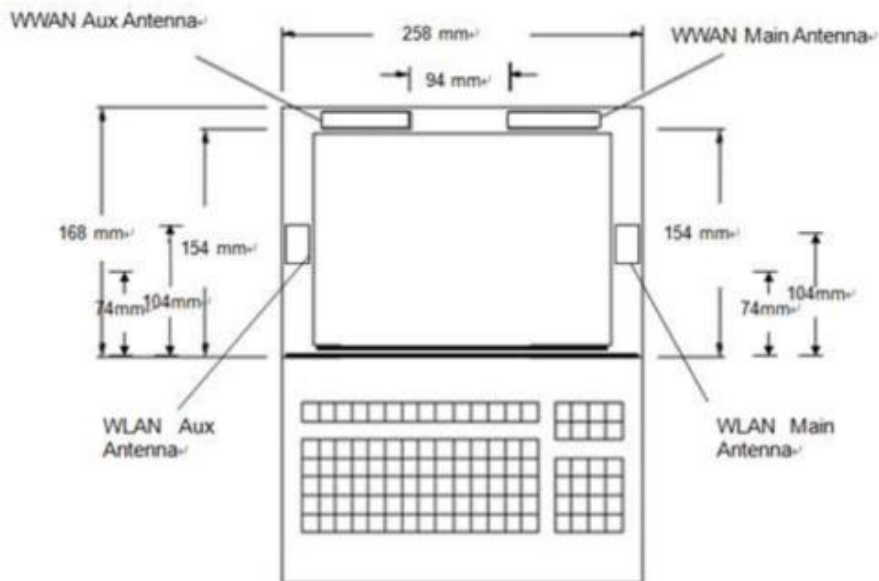

Antenna Location :

## Appendix E. Test Setup Photos

**Bottom of the Host with Phantom 0 cm Gap**

**Note:** The DUT was integrated into the host (Notebook Computer) during the test.