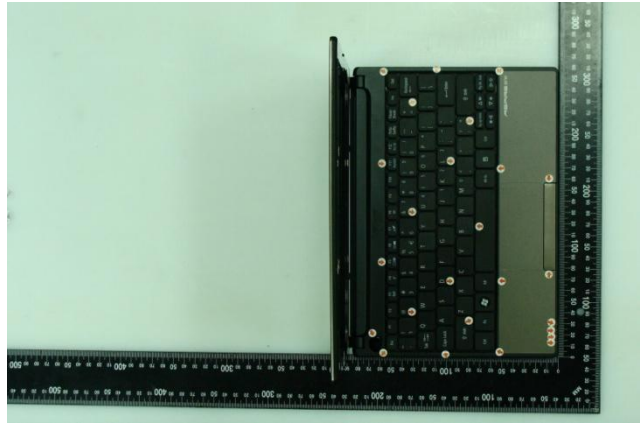

## Appendix D. Product Photos

DUT: 3G Module (Brand Name: Ericsson / Model Name: F5521gw)

Host: Notebook Computer (Brand Name: Acer, Gateway, PackardBell / Model Name: PAV70, PAV80 / Marketing Name: Aspire One series; AOD255 series; LT25 series; dot S series; dot SE series)

Antenna Location :

## Appendix E. Test Setup Photos

**Bottom of the Host with Phantom 0 cm Gap**

**Note:** The DUT was integrated into the host (Notebook Computer) during the test.