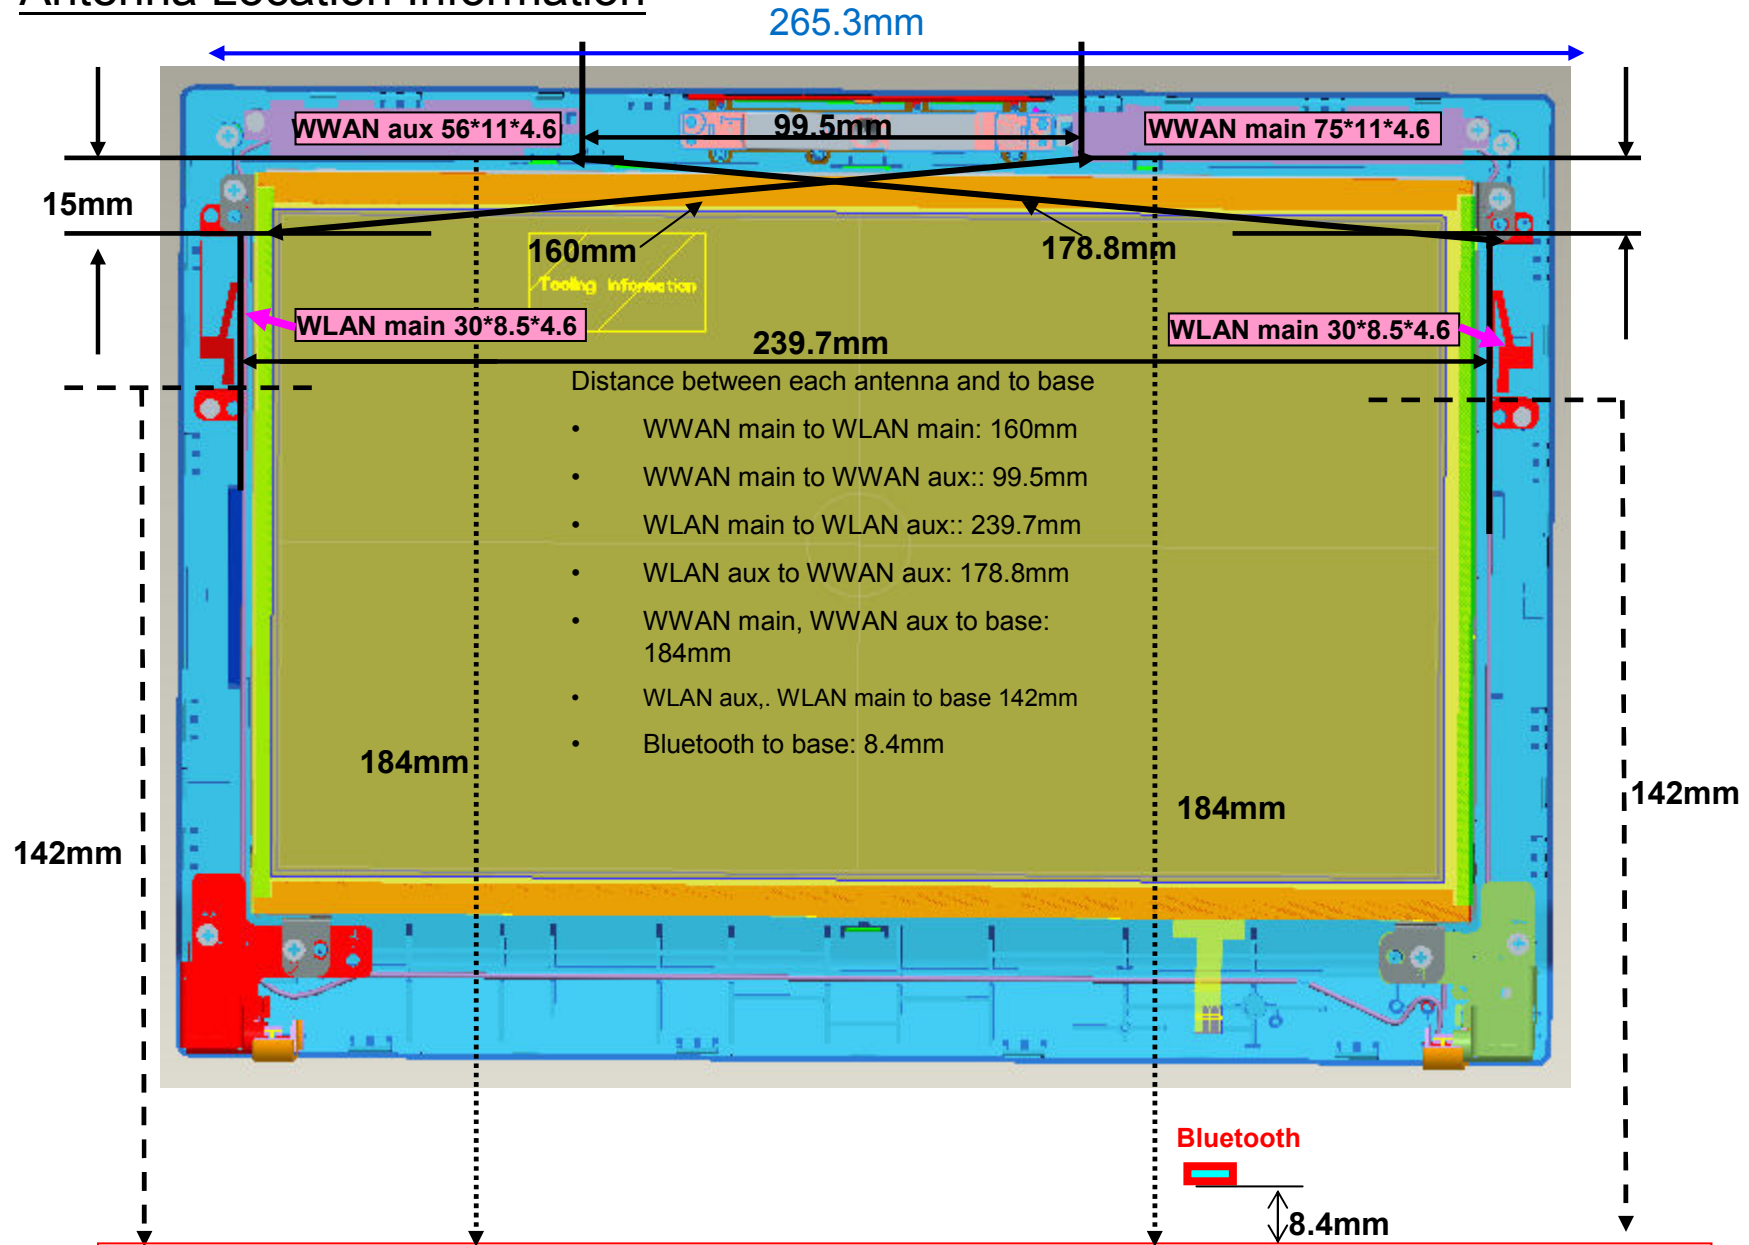

Mott's Antenna Drawing

Project Name: Mott's
Model Number: Latitude 2110
RTS Date: 2010/03/31 (template)

Wireless Function	Support
WWAN (Main)	●
WWAN (Aux)/GPS	●
WLAN/Wimax (Main)	●
WLAN/Wimax (Aux)	●
WLAN (MIMO)	
UWB	
Cable Number	4

Antenna Location Information

Antenna dimensional information

Please open the LCD lid to **90°** , which is perpendicular to the table surface.

Then do those measurements.