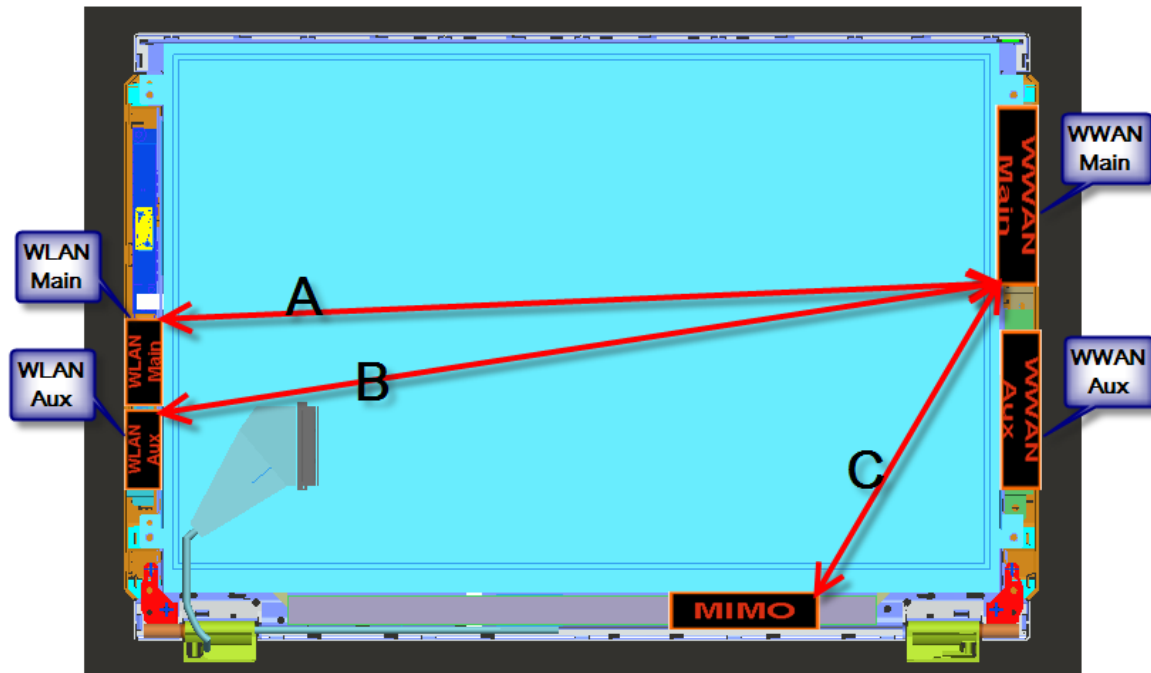

Antenna to Antenna Distance