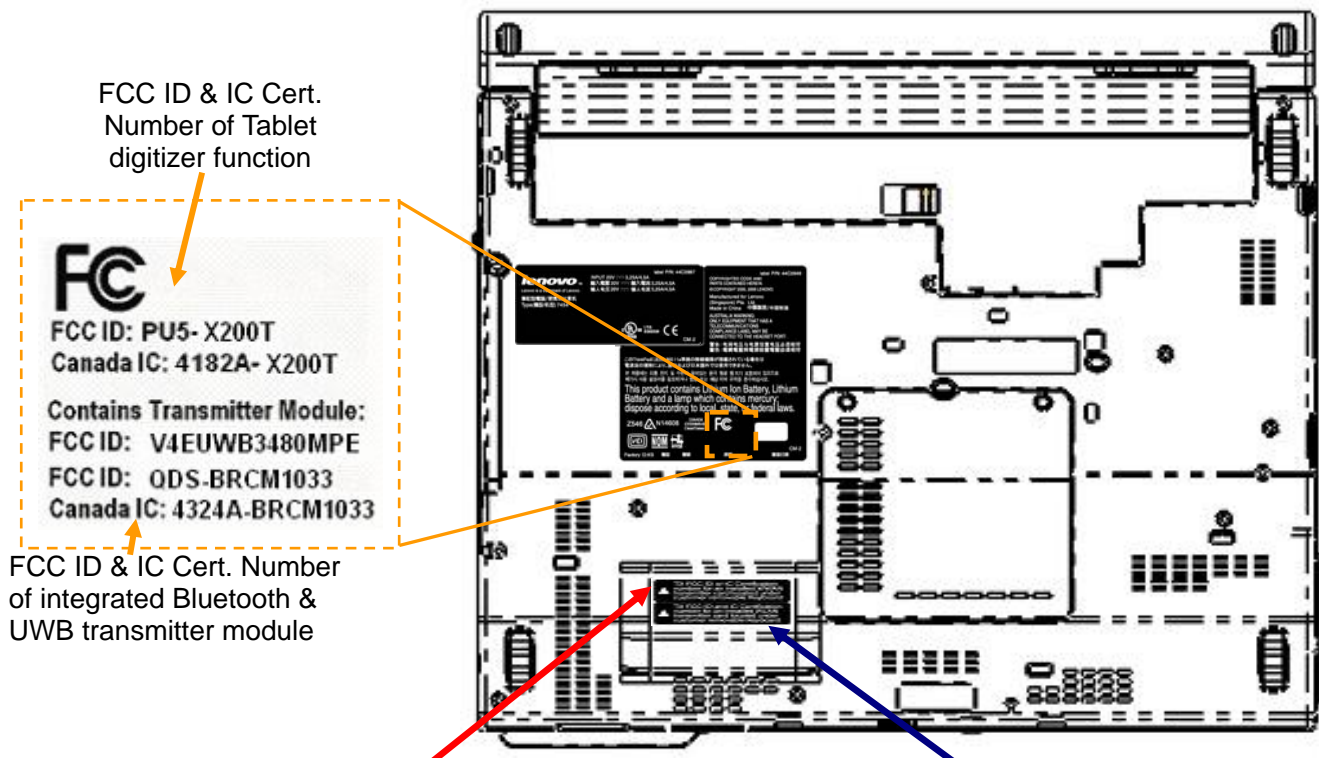

## Host PC Information, Lenovo ThinkPad X200T Series

The certification label is stuck on the topside of the applying transmitter device, and the FCC ID and IC Certification Number are viewable when the keyboard assembly is removed.

Bluetooth with Antenna

**FCC**  
 FCC ID: PU5- X200T  
 Canada IC: 4182A- X200T  
 Contains Transmitter Module:  
 FCC ID: V4EUWB3480MPE  
 FCC ID: QDS-BRCM1033  
 Canada IC: 4324A-BRCM1033

▲ TX FCC ID and IC Certification number for an installed WWAN transmitter card located under customer removable Keyboard

▲ TX FCC ID and IC Certification number for an installed WLAN transmitter card located under customer removable Keyboard

User installable WWAN's label

User installable WLAN's label