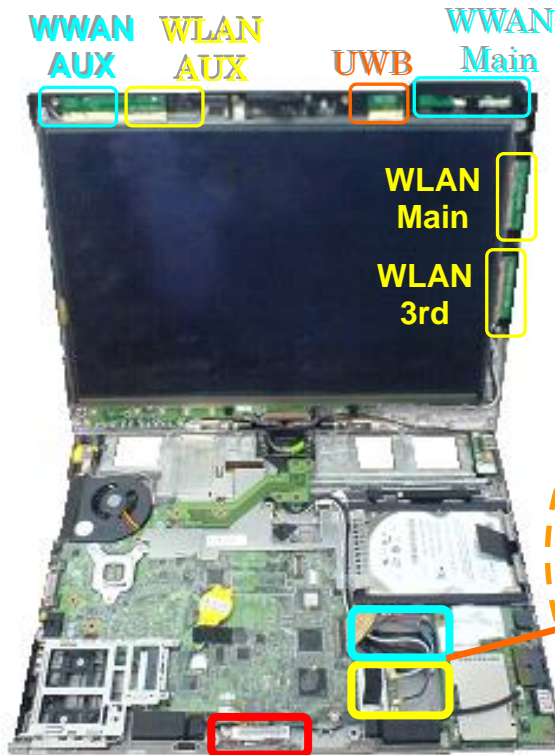

## Host PC Information, Lenovo ThinkPad X200T Series

The certification label is stuck on the topside of the applying transmitter device, and the FCC ID and IC Certification Number are viewable when the keyboard assembly is removed.

Bluetooth with Antenna

**FCC**  
 FCC ID: PU5- X200T  
 Canada IC: 4182A- X200T  
 Contains Transmitter Module:  
 FCC ID: V4EUWB3480MPE  
 FCC ID: QDS-BRCM1033  
 Canada IC: 4324A-BRCM1033

▲ TX FCC ID and IC Certification number for an installed WWAN transmitter card located under customer removable Keyboard

▲ TX FCC ID and IC Certification number for an installed WLAN transmitter card located under customer removable Keyboard

User installable WWAN's label

User installable WLAN's label