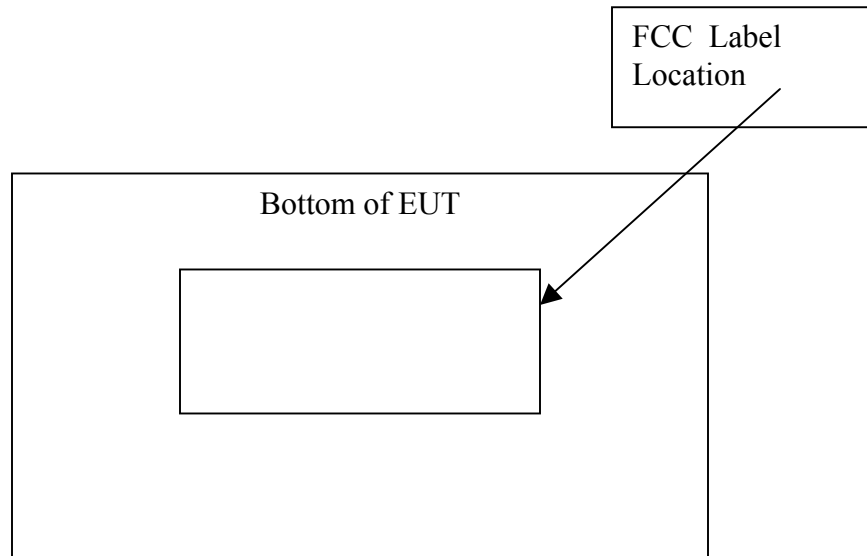

PROPOSED FCC ID LABEL AND LOCATION

PROPOSED FCC ID LABEL FOR HOST DEVICE

Ericsson AB

This device contains FCC ID: VV7-MBMF3507G-L