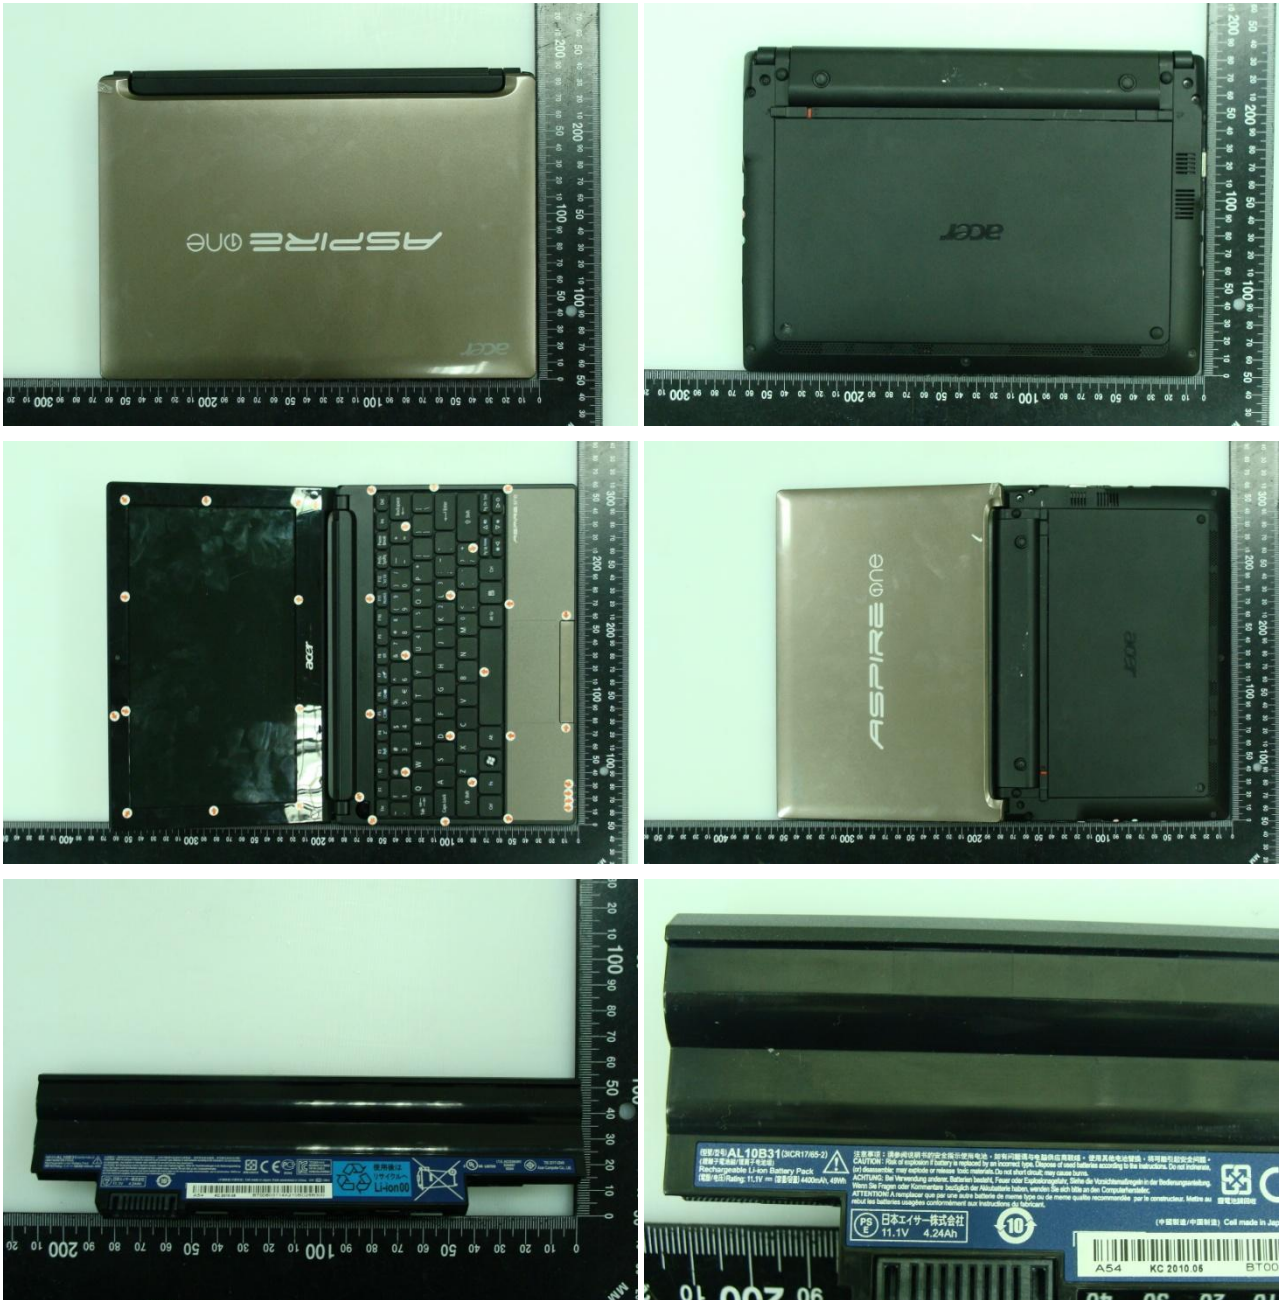

Appendix D. Product Photos

Antenna Location :

Appendix E. Test Setup Photos

Bottom of the DUT with Phantom 0 cm Air Gap