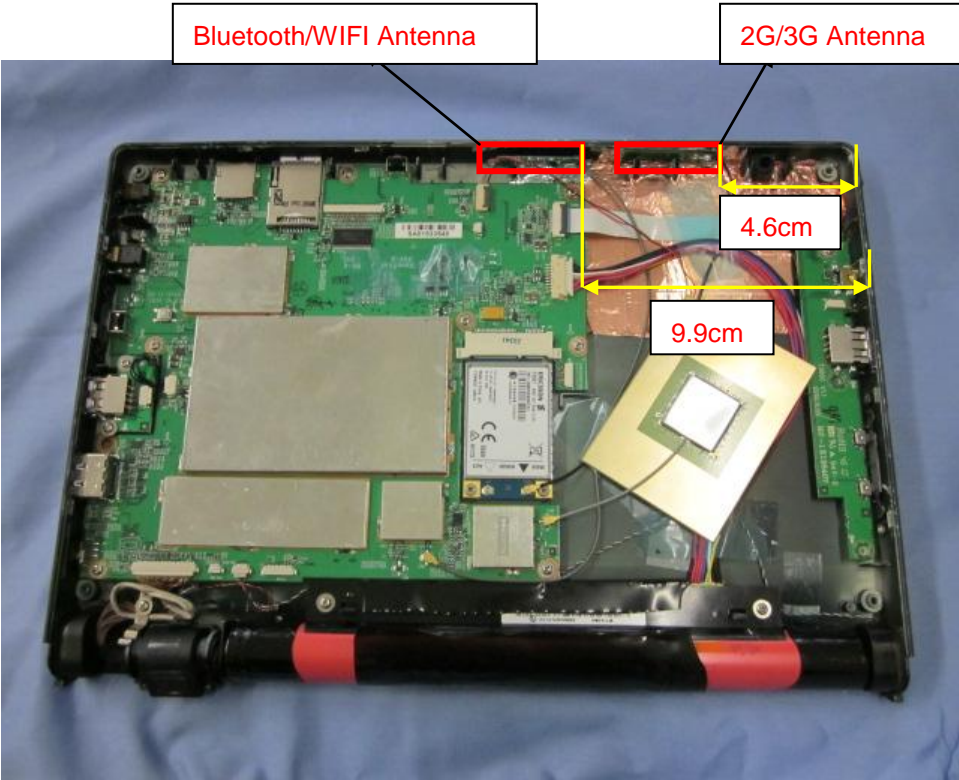

# Internal Photos of NI3421-A01

2G/3G Module F3307

GPS Module GMRF-6002

2G/3G Module's Antenna

2G/3G Module's Antenna

WiFi + Bluetooth Module's Antenna

WiFi + Bluetooth Module's Antenna

GPS Module's Antenna

LCD Panel PQ 3Qi-01

LCD Panel A101SW01

PCB of Touch Panel 3FA16-A1CC4H

PCB of Touch Panel 3FA16-A1CC4H

PCB of Touch Panel 1013V04

PCB of Touch Panel 1013V04