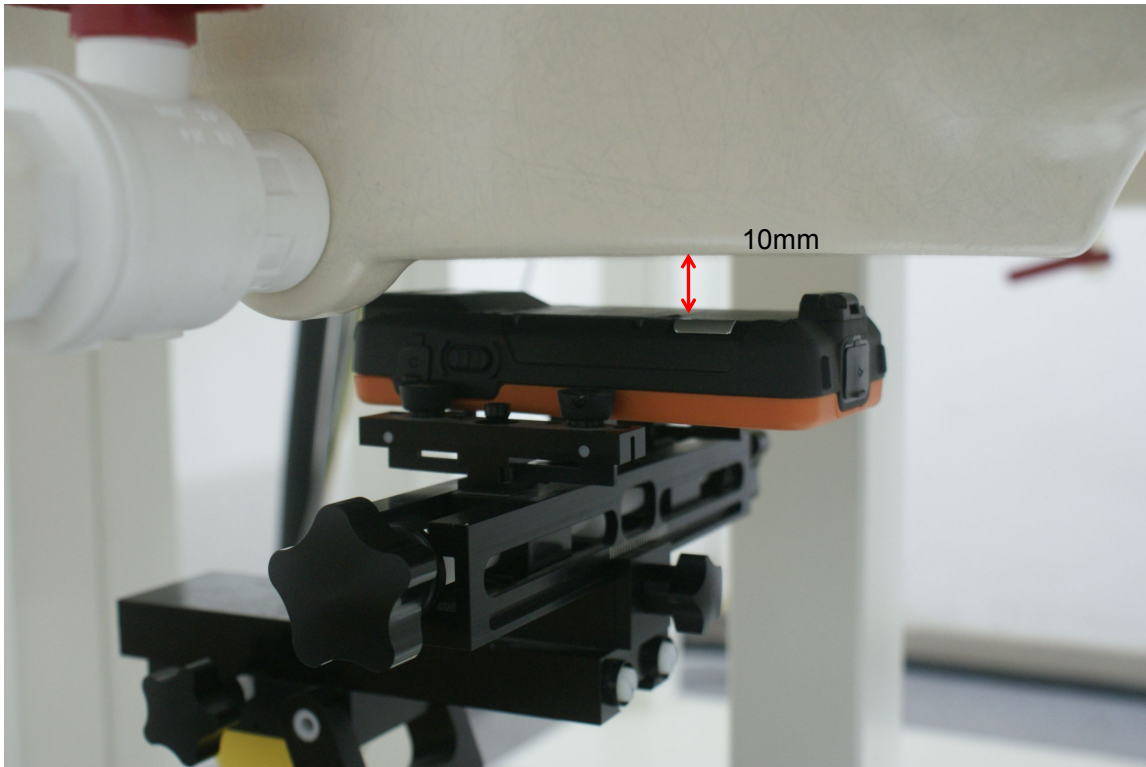

## SAR TEST SETUP PHOTOS

Right Head Cheek

Right Head Tilt

Left Head Cheek

Left Head Tilt

Back Side (10mm)

Front Side (10mm)

Left Side (10mm)

Top Edge (10mm)