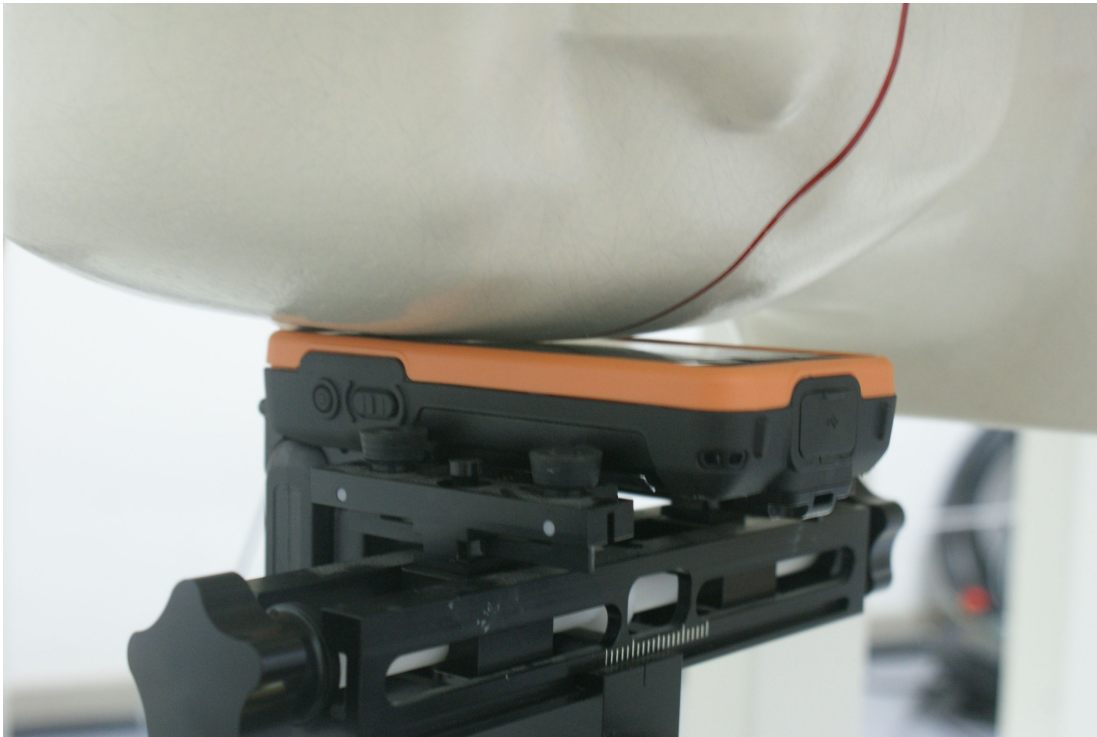

## SAR TEST SETUP PHOTOS

Right Head Cheek

Right Head Tilt

Left Head Cheek

Left Head Tilt

Back Side (10mm)

Front Side (10mm)

Left Side (10mm)

Top Edge (10mm)