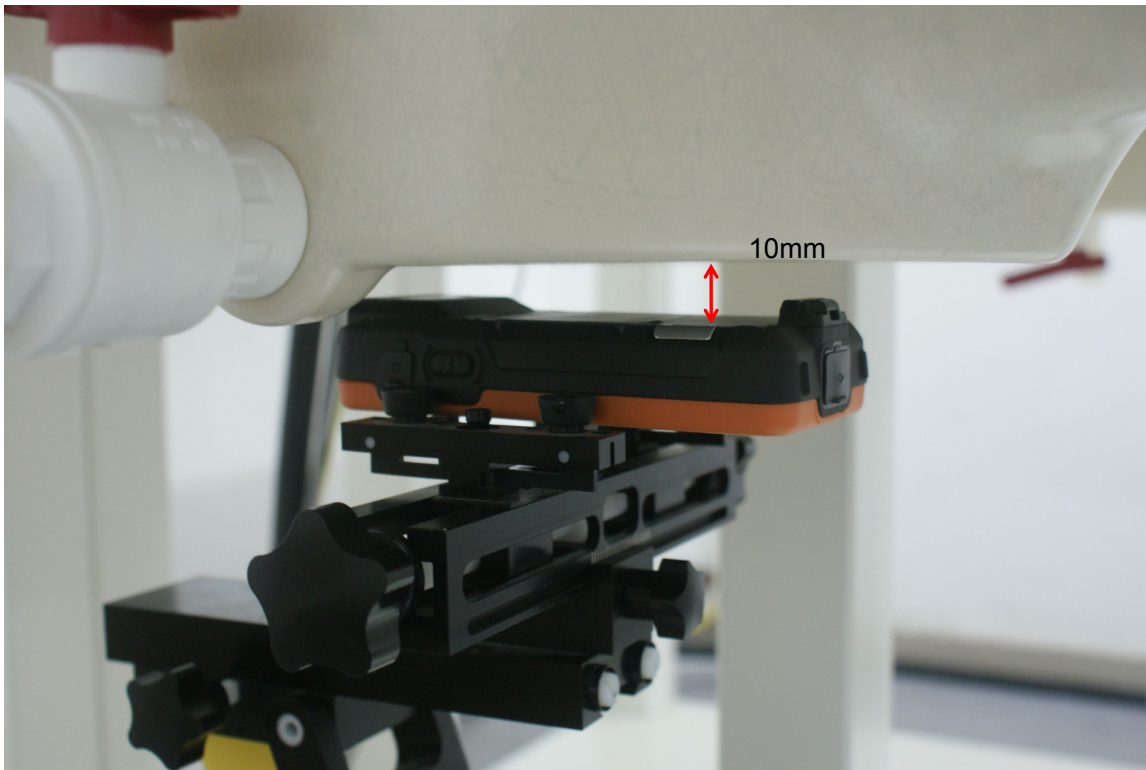

## SAR TEST SETUP PHOTOS

Right Head Cheek

Right Head Tilt

Left Head Cheek

Left Head Tilt

Back Side (10mm)

Front Side (10mm)

Left Side (10mm)

Top Edge (10mm)