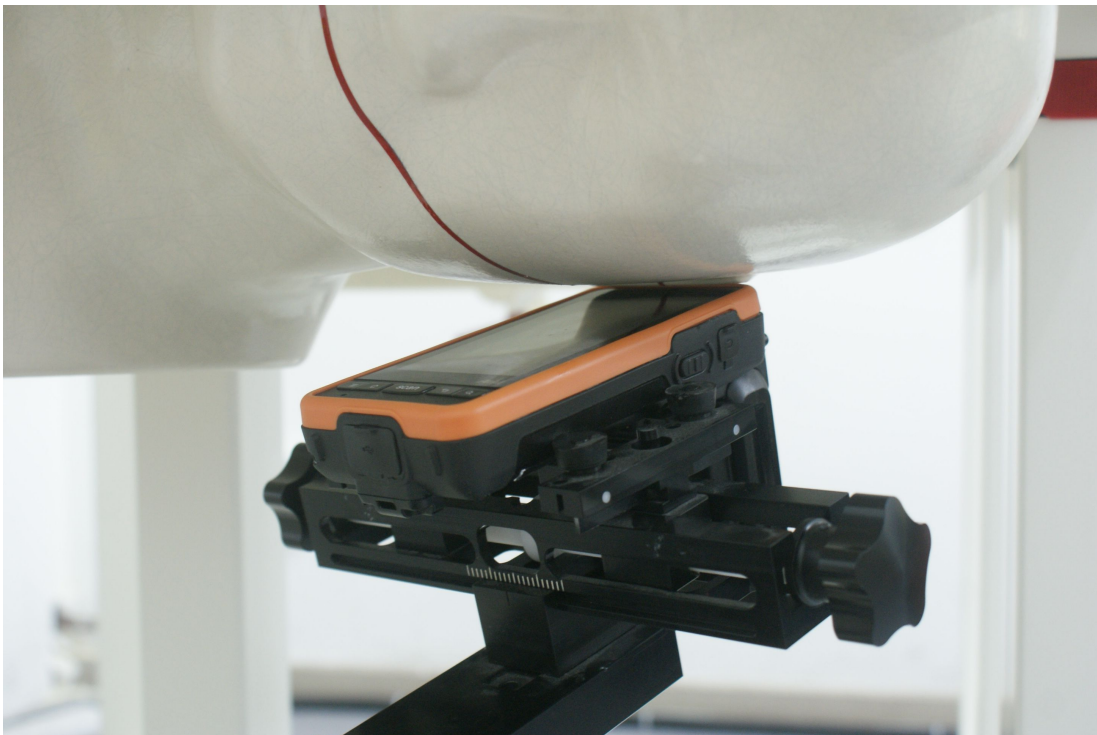

## SAR TEST SETUP PHOTOS

Right Head Cheek

Right Head Tilt

Left Head Cheek

Left Head Tilt

Back Side (10mm)

Front Side (10mm)

Left Side (10mm)

Top Edge (10mm)