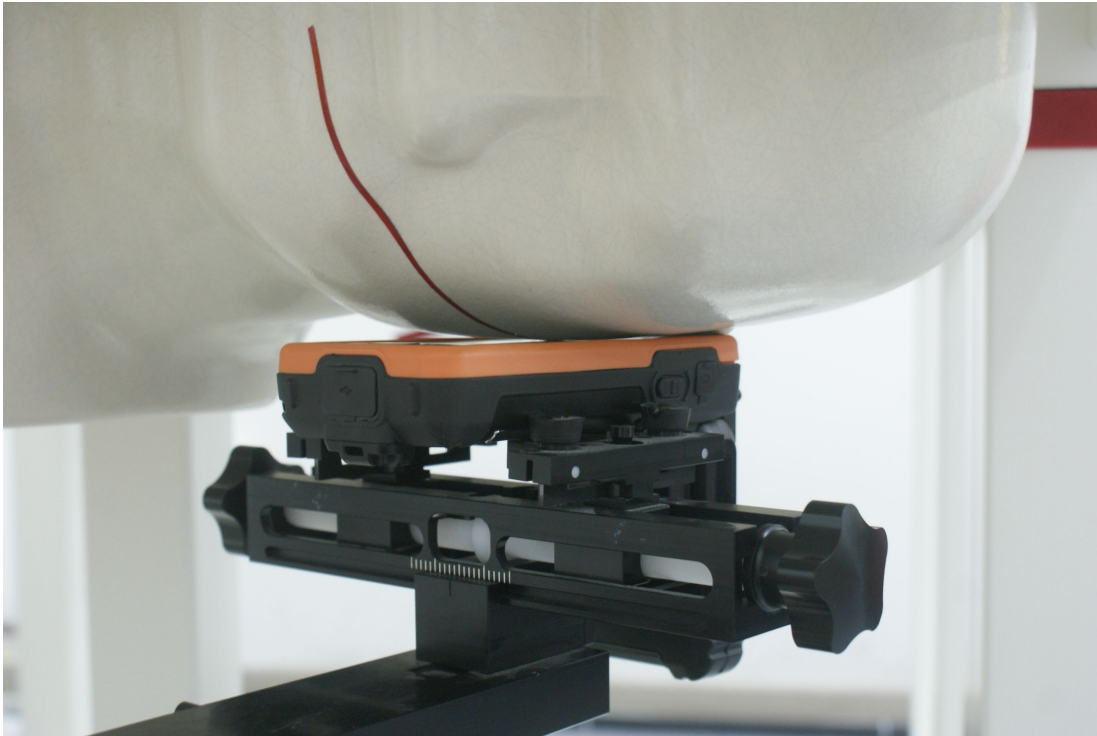

## SAR TEST SETUP PHOTOS

Right Head Cheek

Right Head Tilt

Left Head Cheek

Left Head Tilt

Back Side (10mm)

Front Side (10mm)

Left Side (10mm)

Top Edge (10mm)