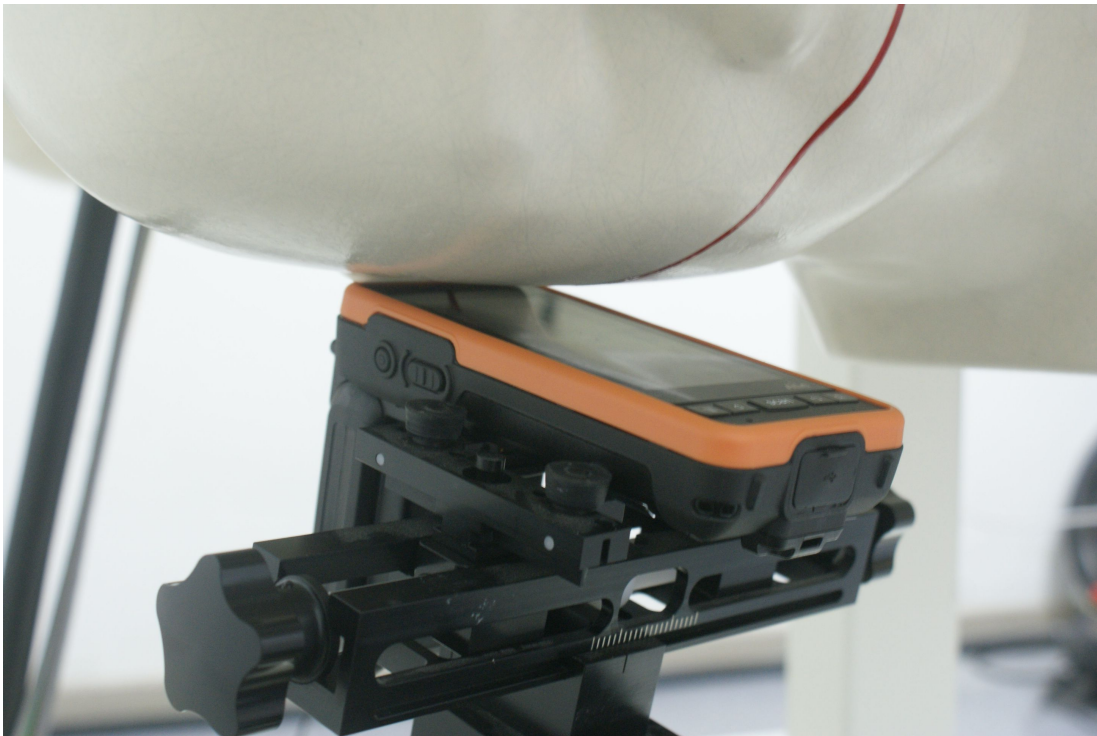

## SAR TEST SETUP PHOTOS

Right Head Cheek

Right Head Tilt

Left Head Cheek

Left Head Tilt

Back Side (10mm)

Front Side (10mm)

Left Side (10mm)

Top Edge (10mm)