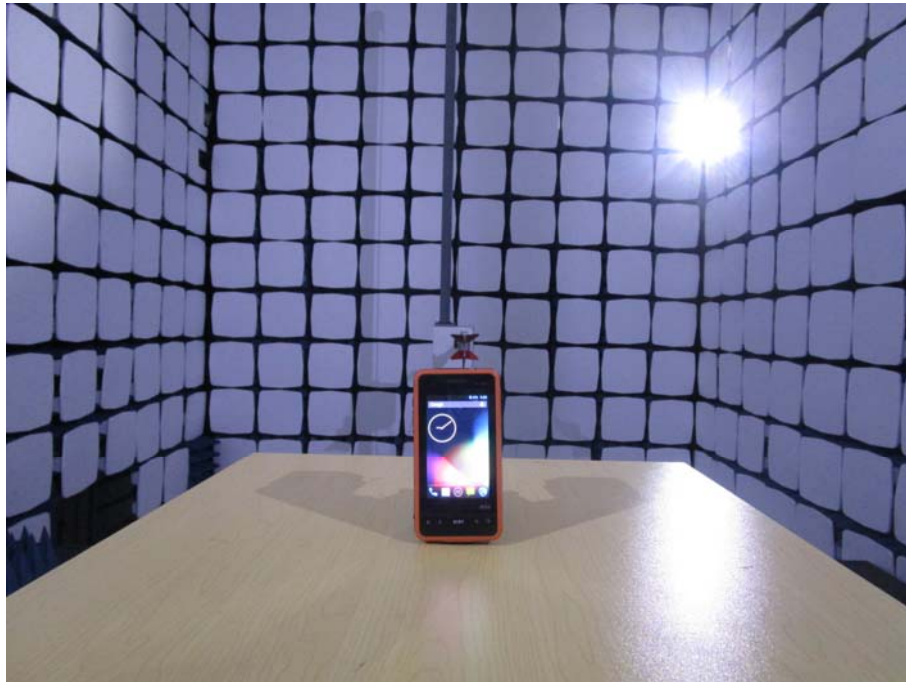

EXHIBIT 4 - TEST SETUP PHOTOGRAPHS

Spurious Radiation Test Setup (9kHz to 30MHz)

Spurious Radiation Test Setup (30MHz to 1G)

Spurious Radiation Test Setup (Above1G)

Extreme Condition Test Setup

Mobile Communication Test Setup