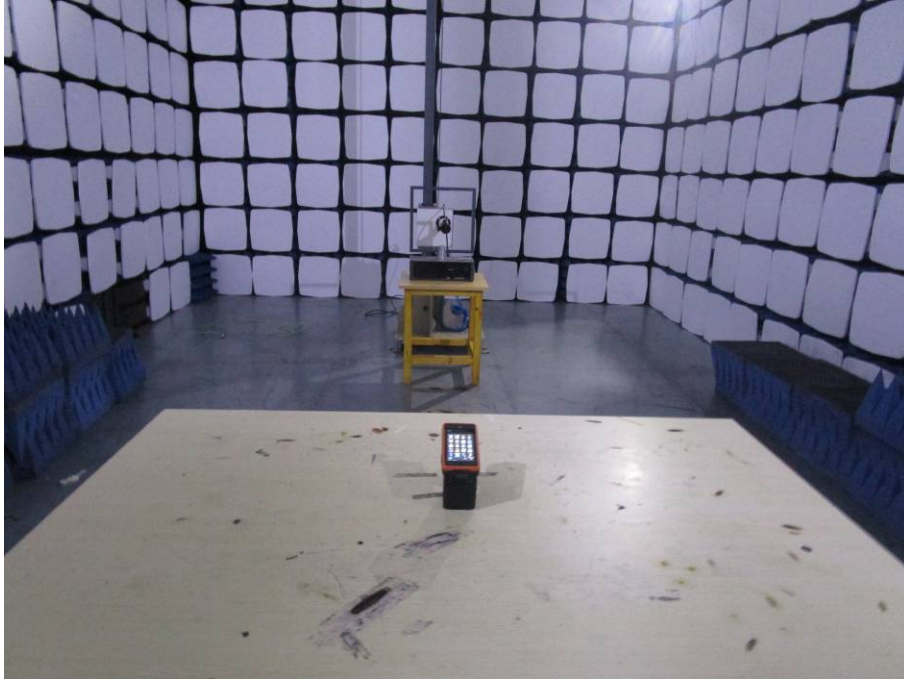

EXHIBIT 4 - TEST SETUP PHOTOGRAPHS

Spurious Radiation Test Setup (9kHz to 30MHz)

Spurious Radiation Test Setup (30MHz to 1G)

Spurious Radiation Test Setup (Above1G)

Extreme Condition Test Setup

Mobile Communication Test Setup