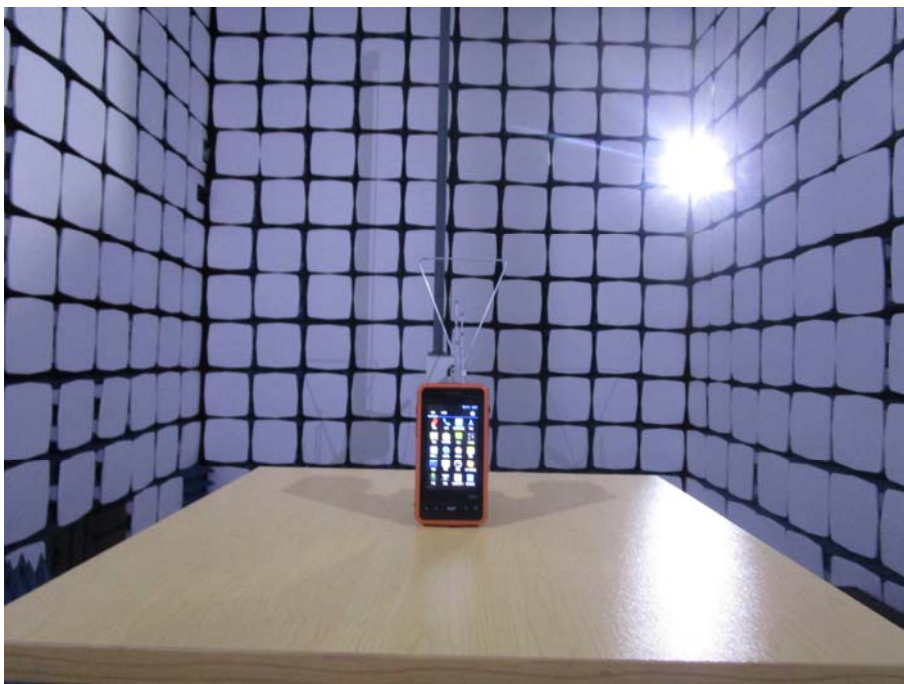

EXHIBIT 4 - TEST SETUP PHOTOGRAPHS

Spurious Radiation Test Setup (9kHz to 30MHz)

Spurious Radiation Test Setup (30MHz to 1G)

Spurious Radiation Test Setup (Above1G)

Extreme Condition Test Setup

Mobile Communication Test Setup