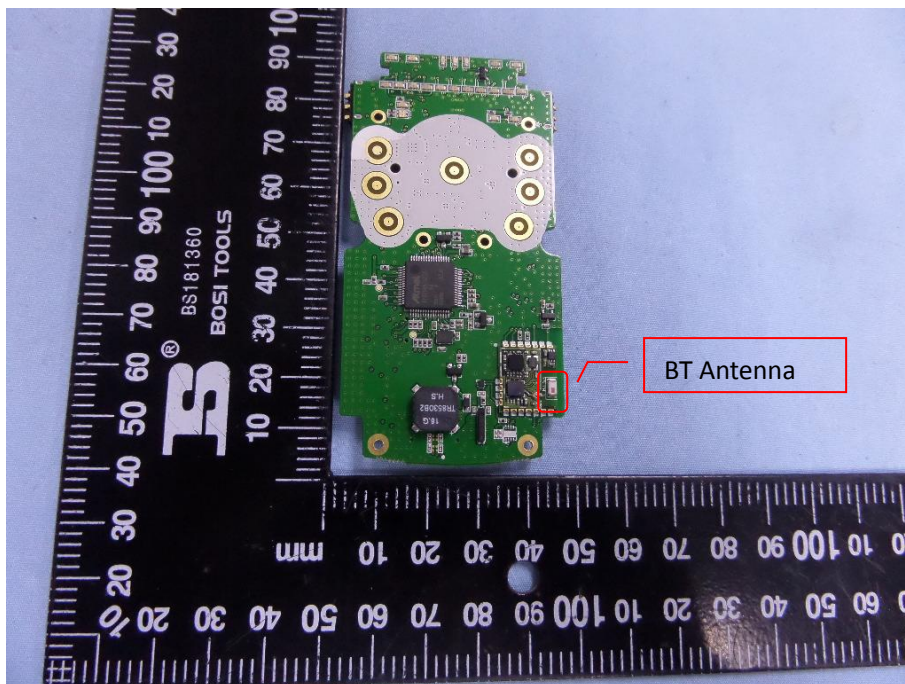

### EUT View Back

### EUT Testing Position

Hand SAR tests, Test distance: 0mm						
Antennas	Front	Back	Right Side	Left Side	Top Side	Bottom Side
RF ID	Yes	Yes	Yes	Yes	Yes	No

**Remark:** The EUT appearance is irregular, so the shell is removed before test on the back side.

### Antenna View