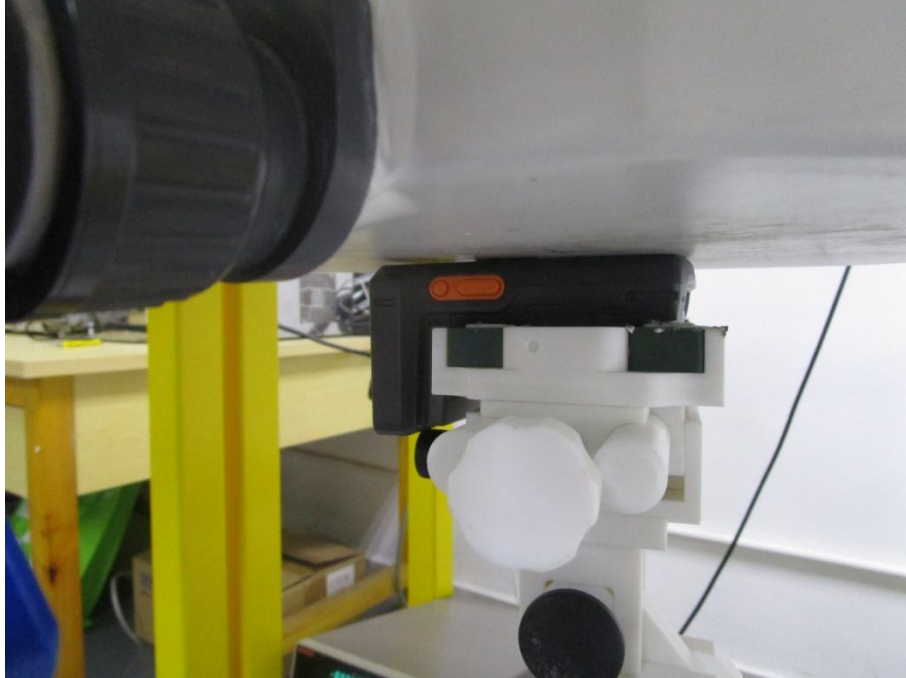

Test Setup Photos

Hand mode Exposure Conditions

Front