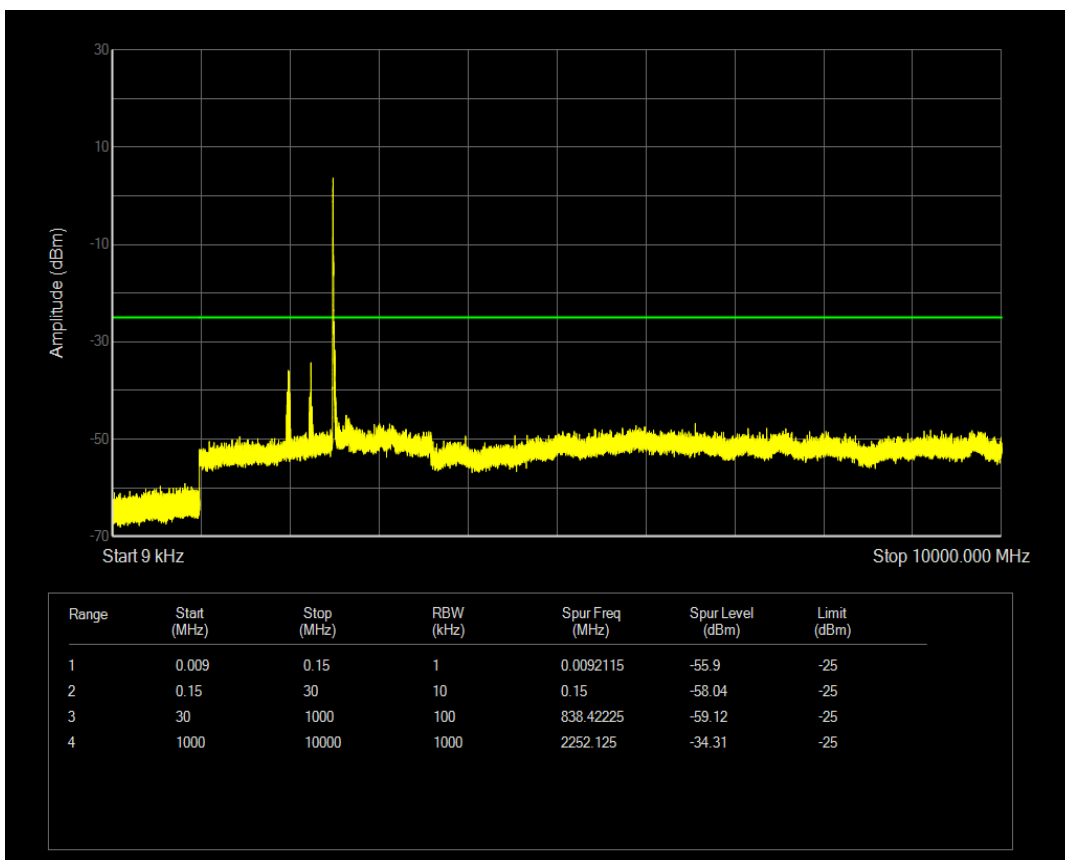

Band41 QPSK BW=5MHz Channel=39675 RB Size=25 Position=#0