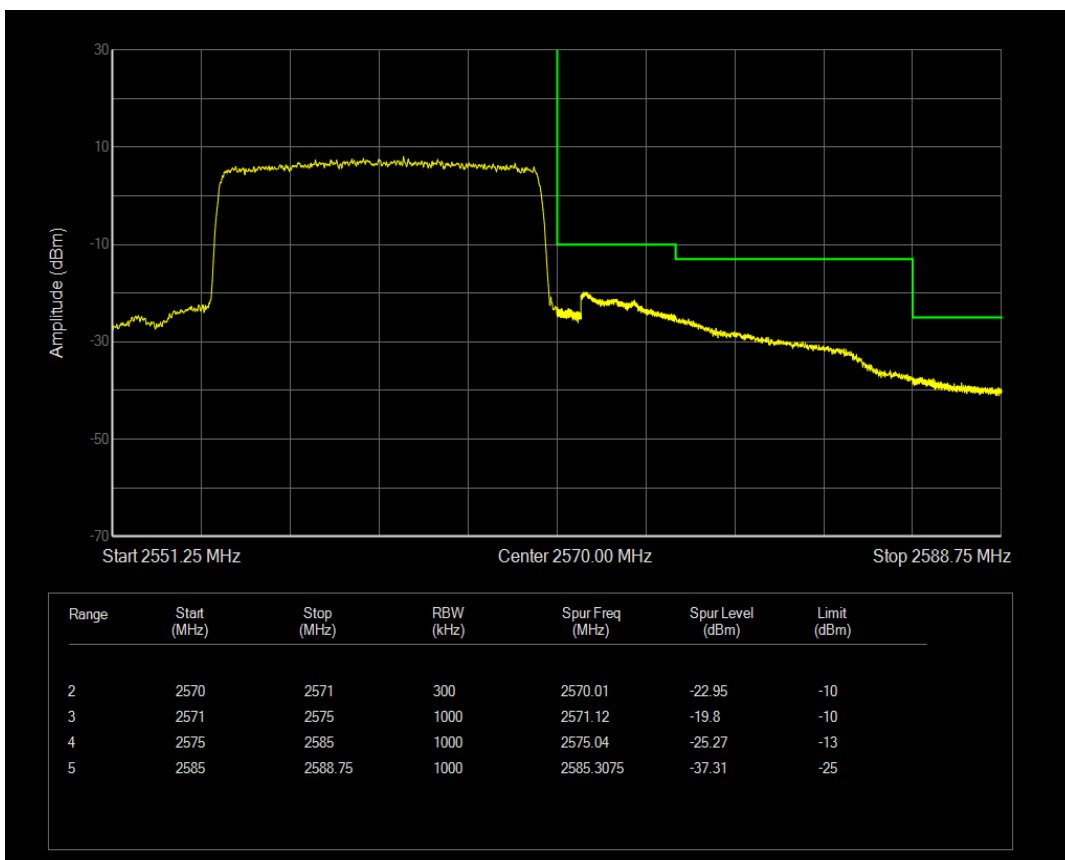

Band7 QPSK BW=15MHz Channel=21375 RB Size=75 Position=#0