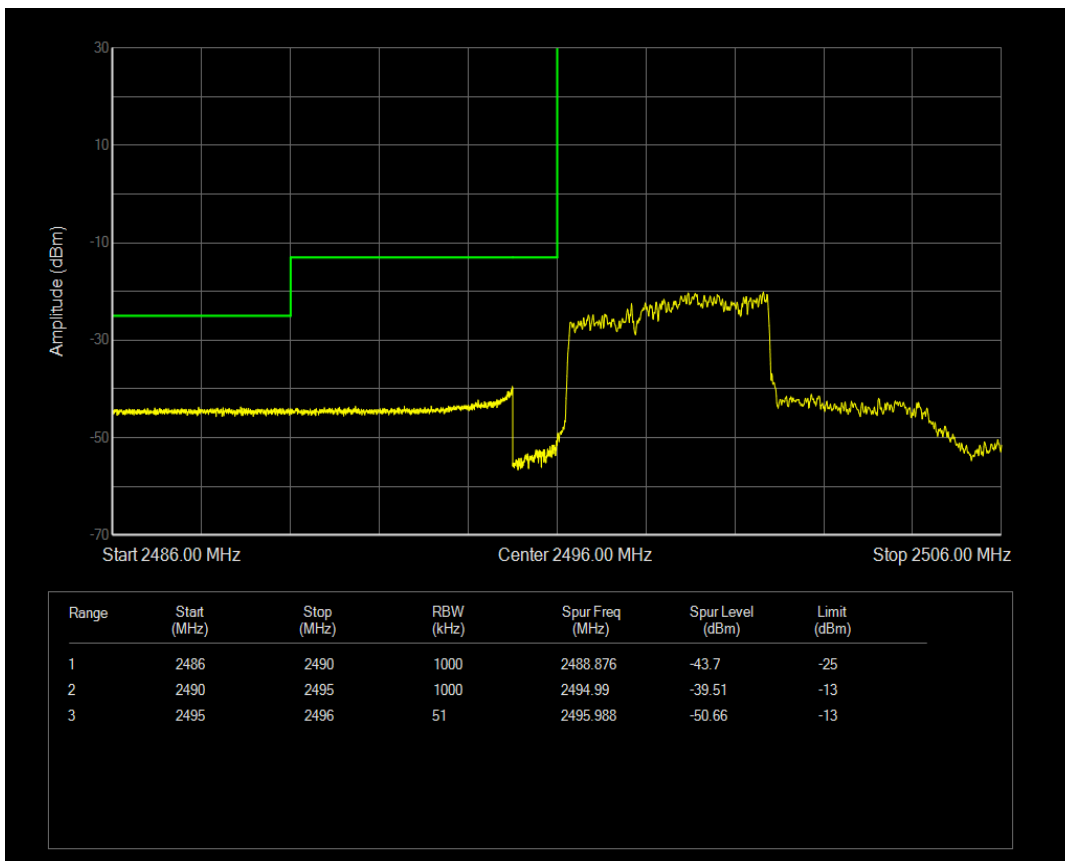

Band38 QAM16 BW=20MHz Channel=37850 RB Size=100 Position=#0

Band38 QPSK BW=20MHz Channel=38150 RB Size=100 Position=#0

Band38 QAM16 BW=20MHz Channel=38150 RB Size=100 Position=#0

Band41 QAM16 BW=5MHz Channel=39675 RB Size=25 Position=#0