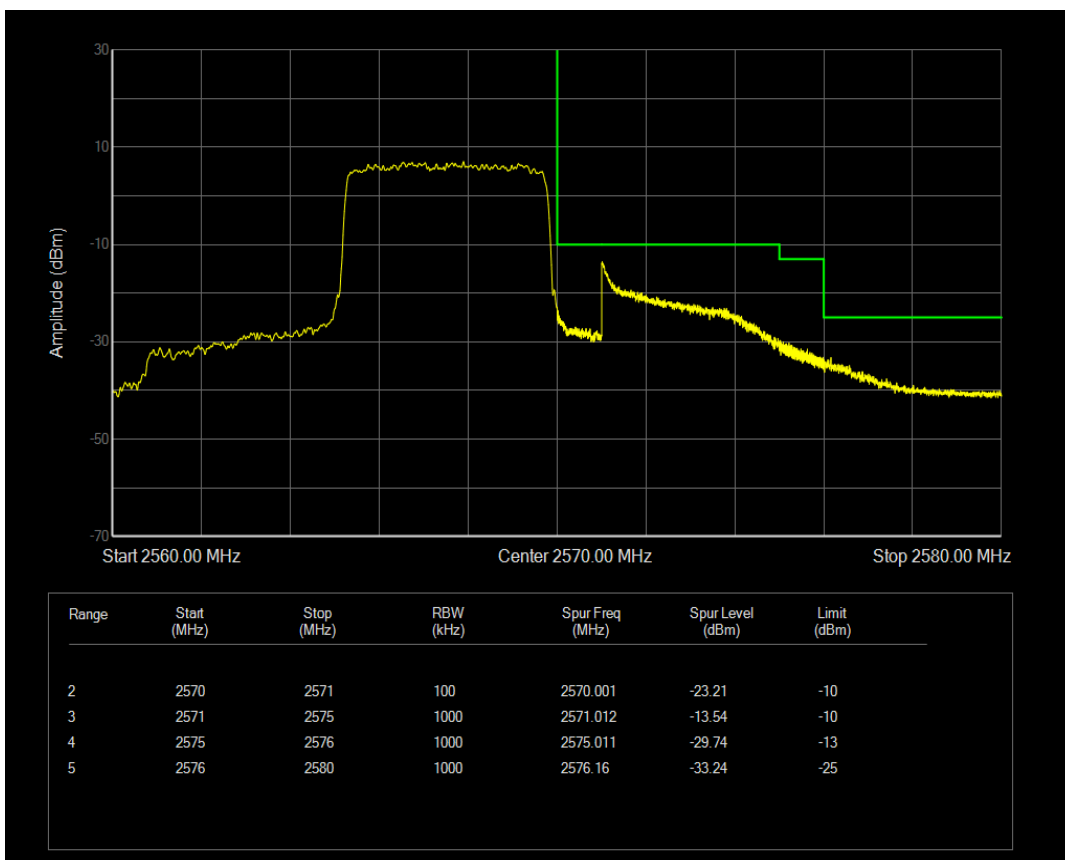

Band7 QPSK BW=5MHz Channel=21425 RB Size=25 Position=#0