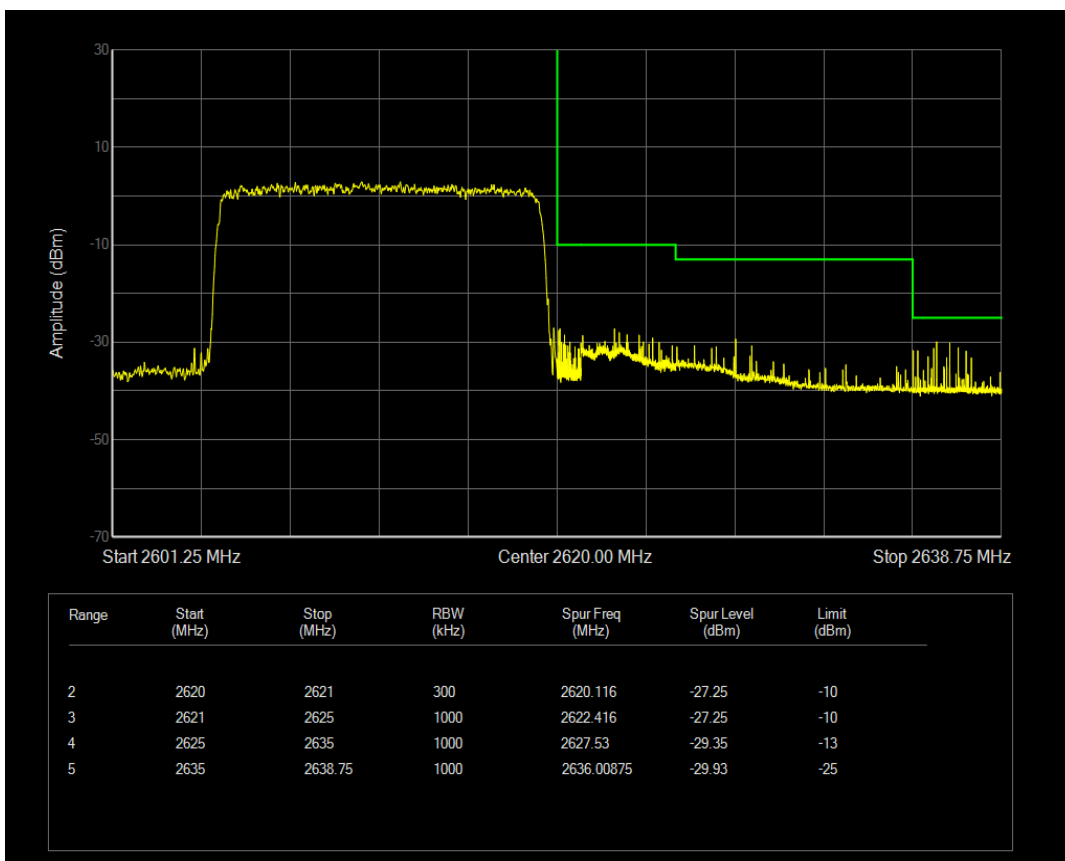

Band38 QPSK BW=15MHz Channel=38175 RB Size=75 Position=#0