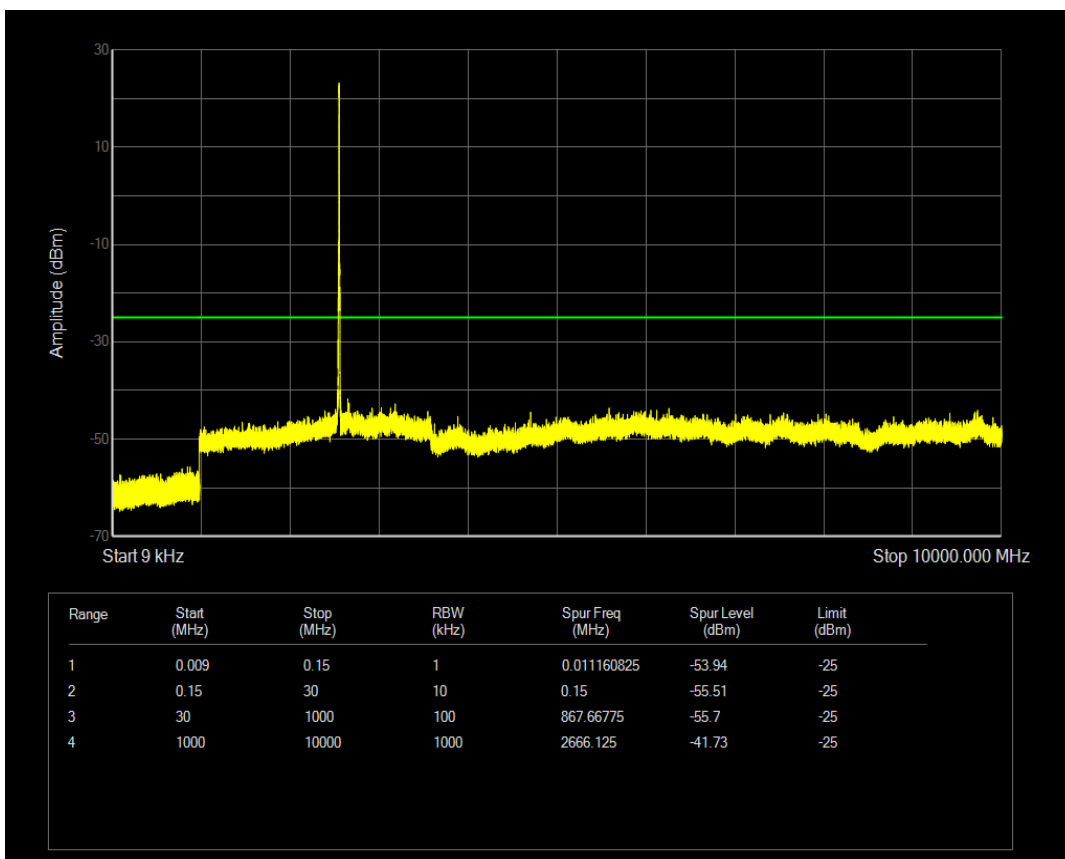

Band7 QPSK BW=10MHz Channel=20800 RB Size=50 Position=#0

Band7 QPSK BW=10MHz Channel=21400 RB Size=50 Position=#0

Band7 QPSK BW=15MHz Channel=20825 RB Size=75 Position=#0

Band7 QPSK BW=15MHz Channel=21375 RB Size=75 Position=#0

Band7 QPSK BW=20MHz Channel=20850 RB Size=100 Position=#0

Band7 QPSK BW=20MHz Channel=21350 RB Size=100 Position=#0

Band7 QAM16 BW=5MHz Channel=20775 RB Size=25 Position=#0

Band7 QAM16 BW=5MHz Channel=21425 RB Size=25 Position=#0

Band7 QAM16 BW=10MHz Channel=20800 RB Size=50 Position=#0

Band7 QAM16 BW=10MHz Channel=21400 RB Size=50 Position=#0

Band7 QAM16 BW=15MHz Channel=20825 RB Size=75 Position=#0

Band7 QAM16 BW=15MHz Channel=21375 RB Size=75 Position=#0