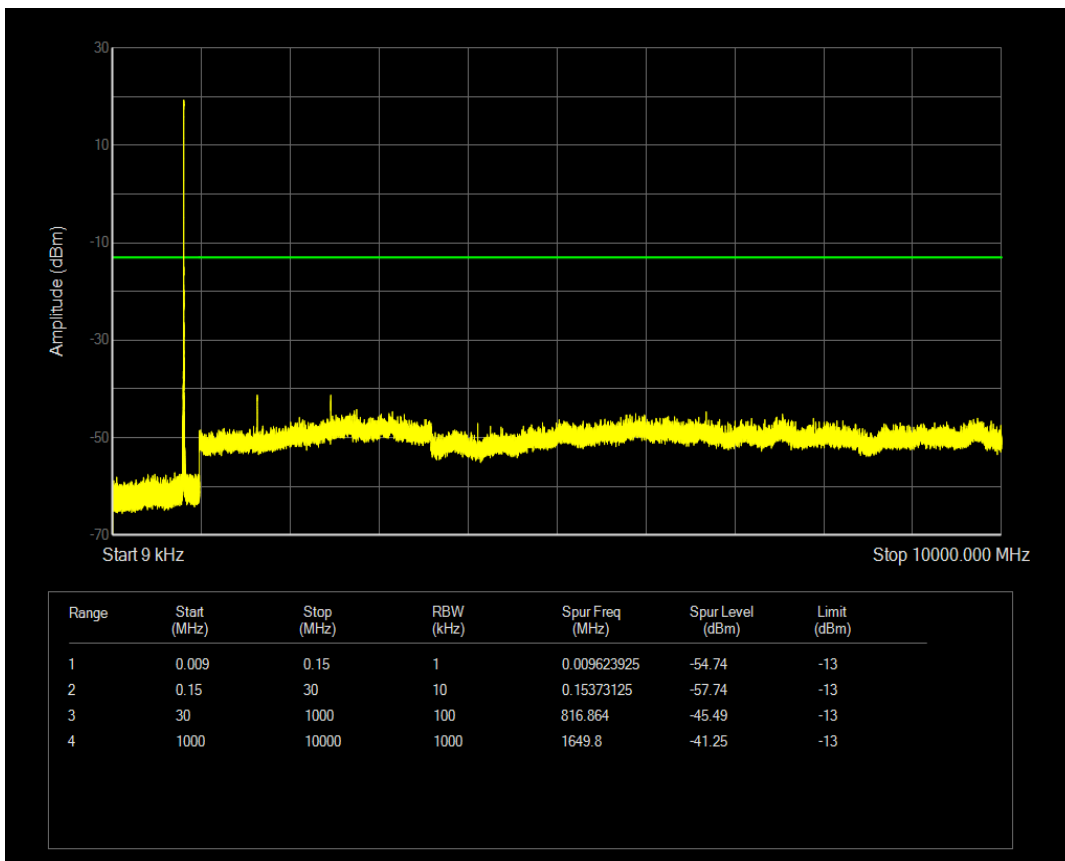

Band41 QPSK BW=20MHz Channel=39750 RB Size=100 Position=#0

Band41 QPSK BW=20MHz Channel=41490 RB Size=100 Position=#0

Band5 QPSK BW=1.4MHz Channel=20407 RB Size=6 Position=#0

Band5 QAM16 BW=1.4MHz Channel=20407 RB Size=6 Position=#0

Band5 QPSK BW=1.4MHz Channel=20643 RB Size=6 Position=#0

Band5 QAM16 BW=1.4MHz Channel=20643 RB Size=6 Position=#0

Band5 QPSK BW=3MHz Channel=20415 RB Size=15 Position=#0

Band5 QAM16 BW=3MHz Channel=20415 RB Size=15 Position=#0