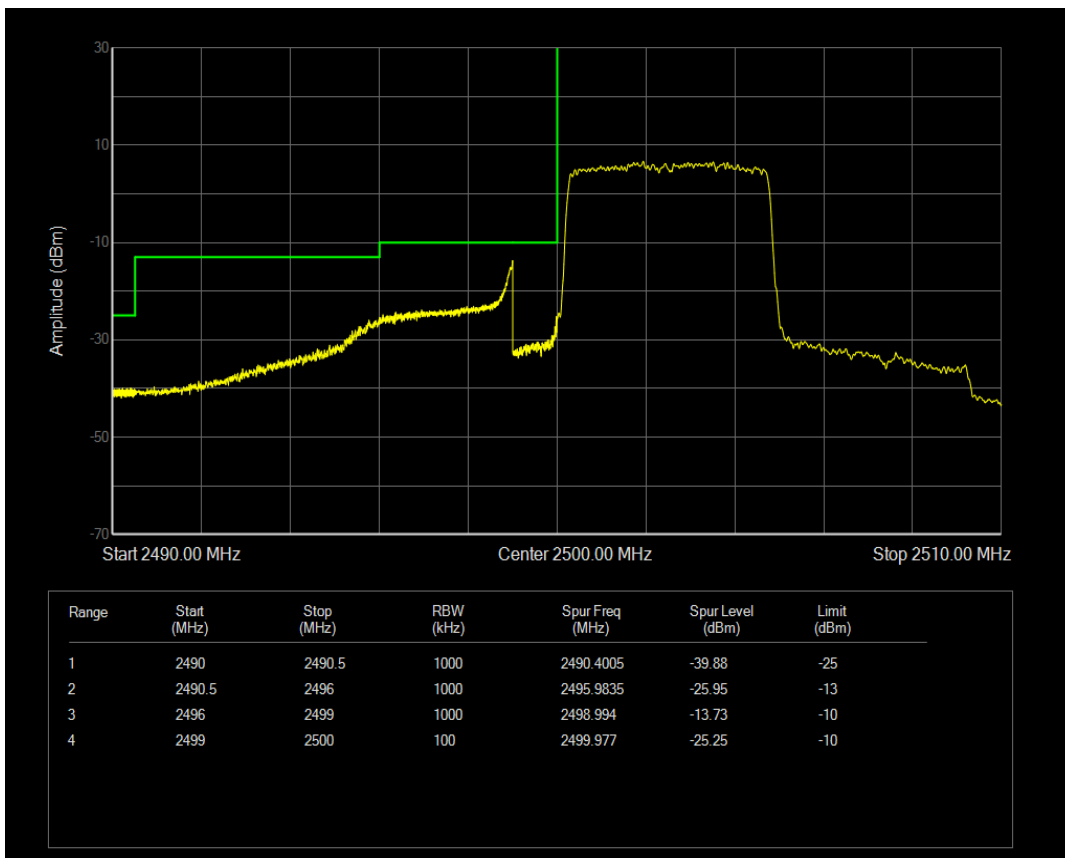

Band7 QPSK BW=5MHz Channel=20775 RB Size=25 Position=#0