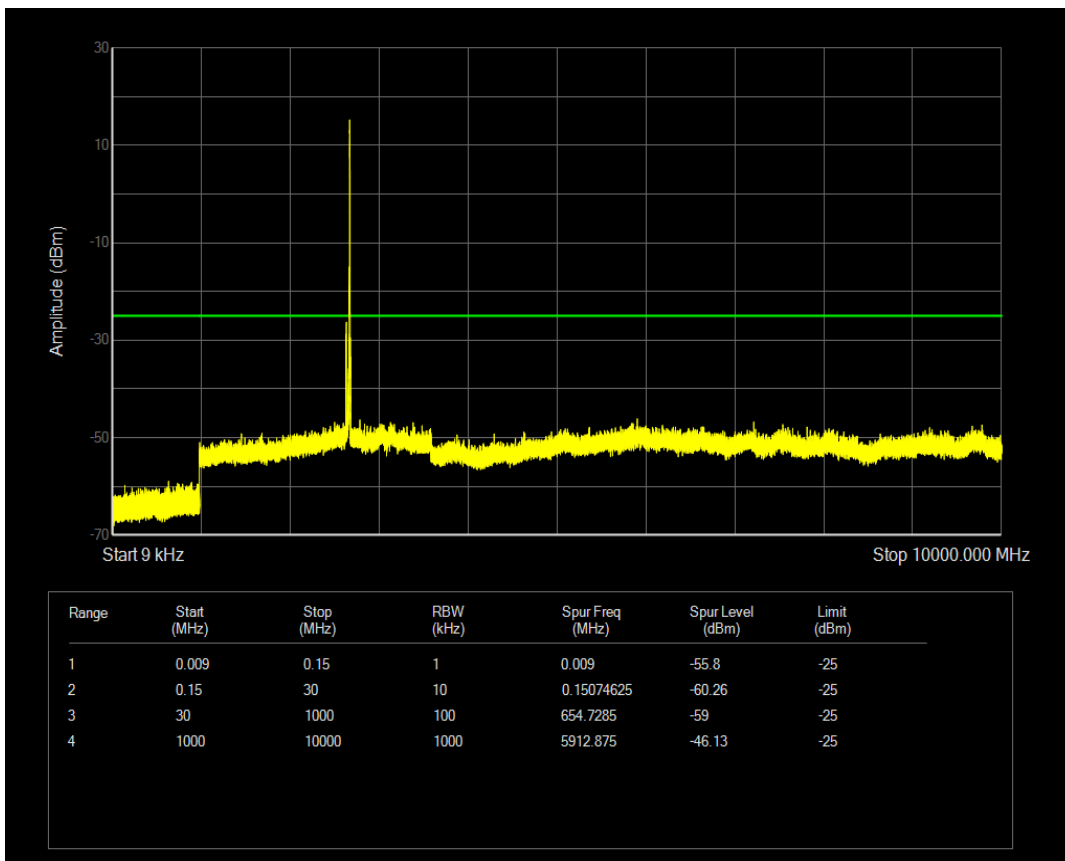

Band41 QPSK BW=5MHz Channel=39675 RB Size=25 Position=#0

Band41 QPSK BW=5MHz Channel=41565 RB Size=25 Position=#0

Band41 QAM16 BW=5MHz Channel=39675 RB Size=25 Position=#0

Band41 QAM16 BW=5MHz Channel=41565 RB Size=25 Position=#0