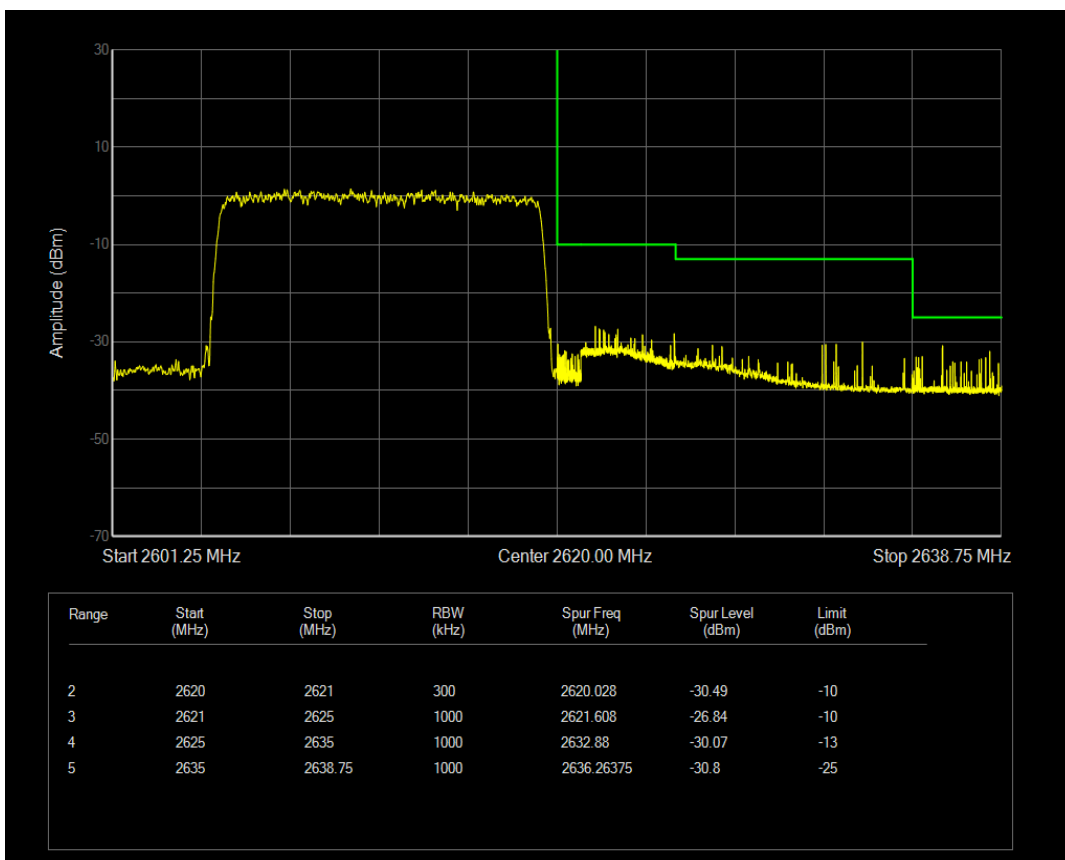

Band38 QAM16 BW=15MHz Channel=38175 RB Size=75 Position=#0