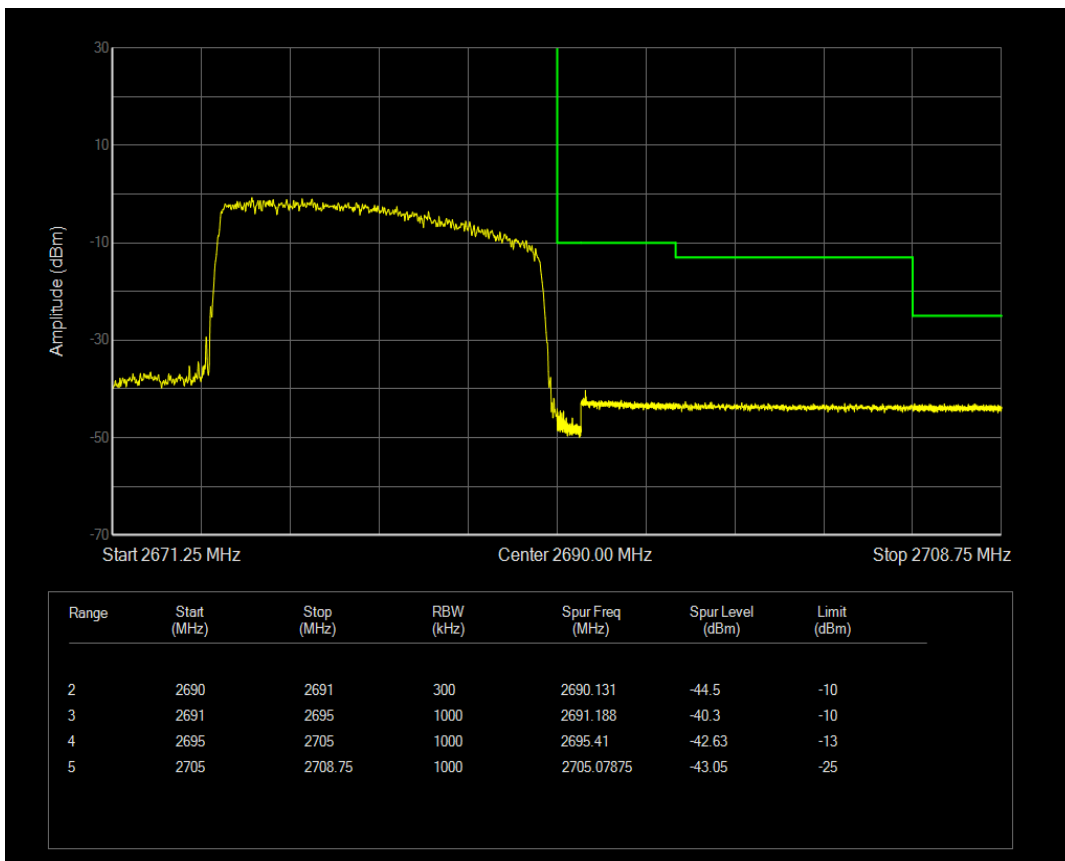

Band41 QPSK BW=15MHz Channel=41515 RB Size=75 Position=#0