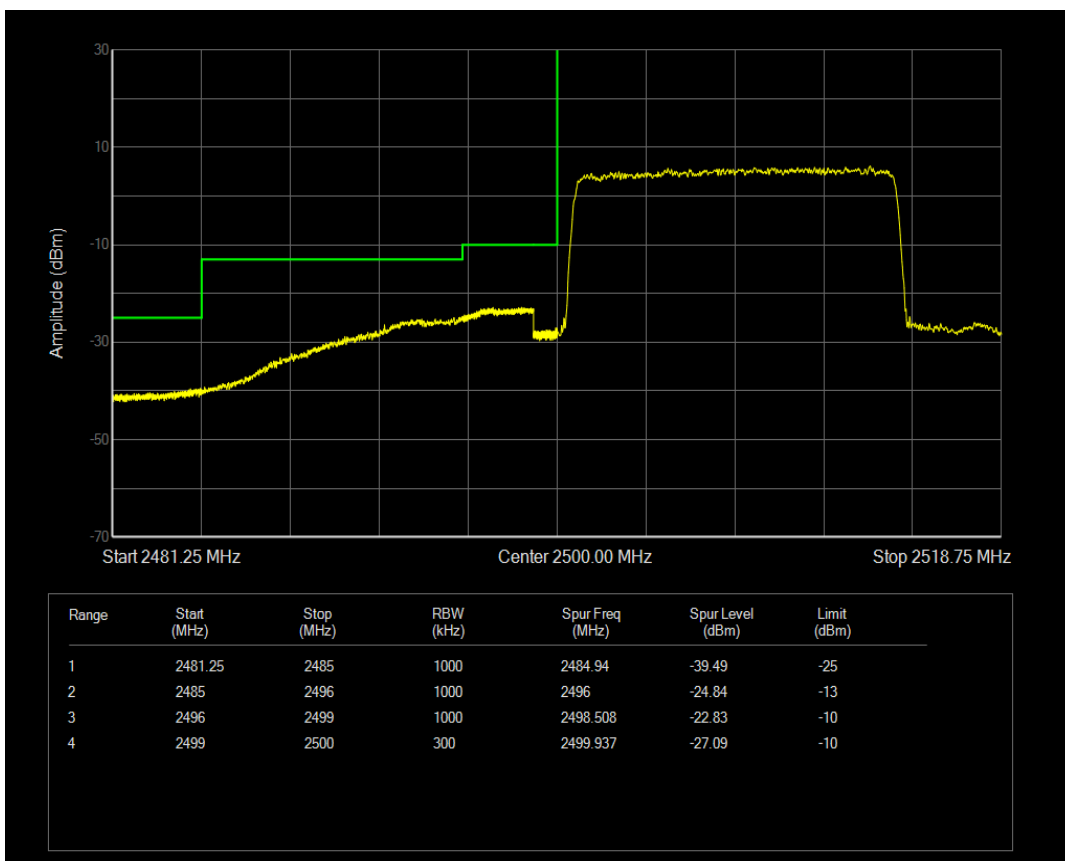

Band7 QAM16 BW=15MHz Channel=20825 RB Size=75 Position=#0