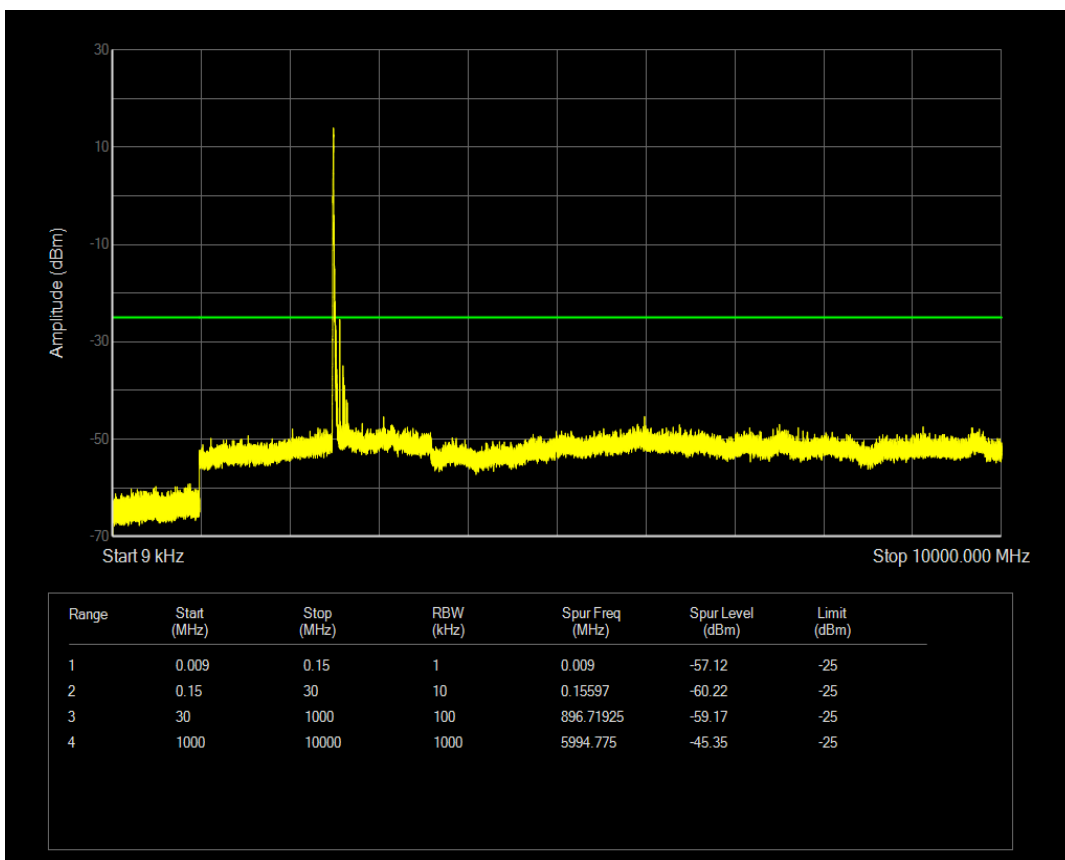

Band41 QPSK BW=10MHz Channel=39700 RB Size=50 Position=#0