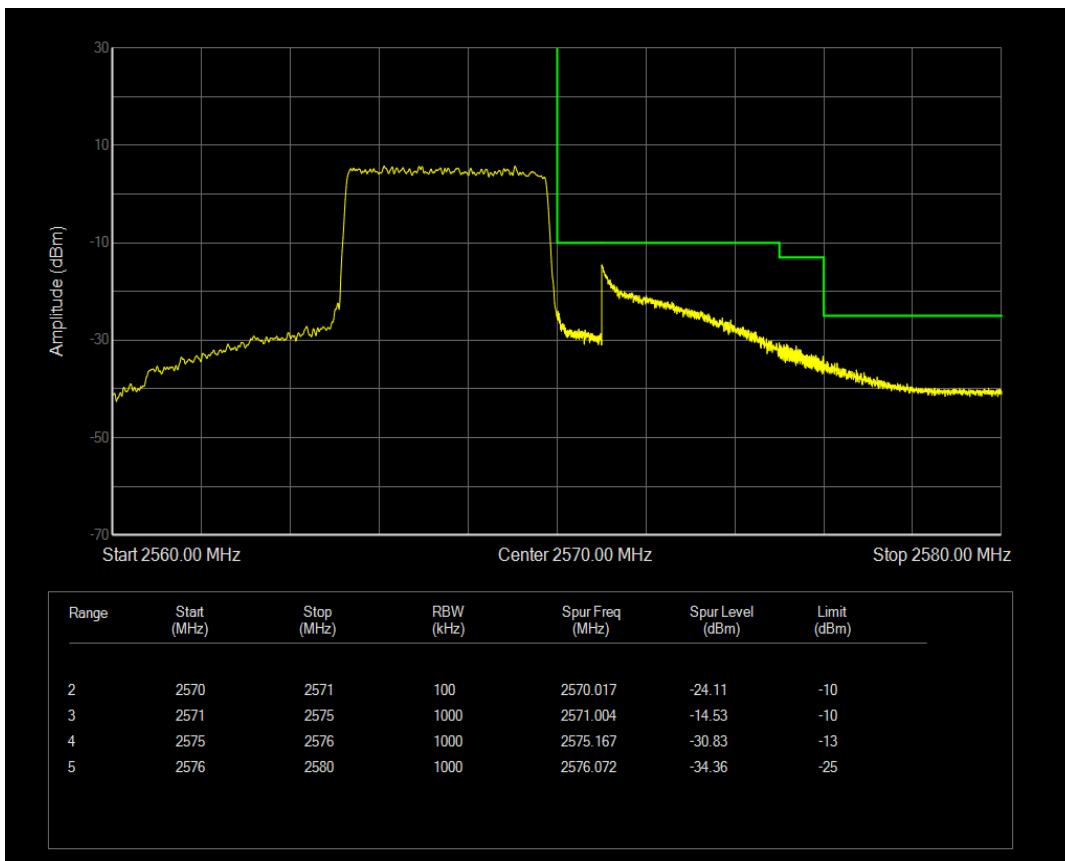

Band7 QPSK BW=5MHz Channel=20775 RB Size=25 Position=#0

Band7 QAM16 BW=5MHz Channel=20775 RB Size=25 Position=#0

Band7 QPSK BW=5MHz Channel=21425 RB Size=25 Position=#0

Band7 QAM16 BW=5MHz Channel=21425 RB Size=25 Position=#0

Band7 QPSK BW=10MHz Channel=20800 RB Size=50 Position=#0

Band7 QAM16 BW=10MHz Channel=20800 RB Size=50 Position=#0

Band7 QPSK BW=10MHz Channel=21400 RB Size=50 Position=#0

Band7 QAM16 BW=10MHz Channel=21400 RB Size=50 Position=#0