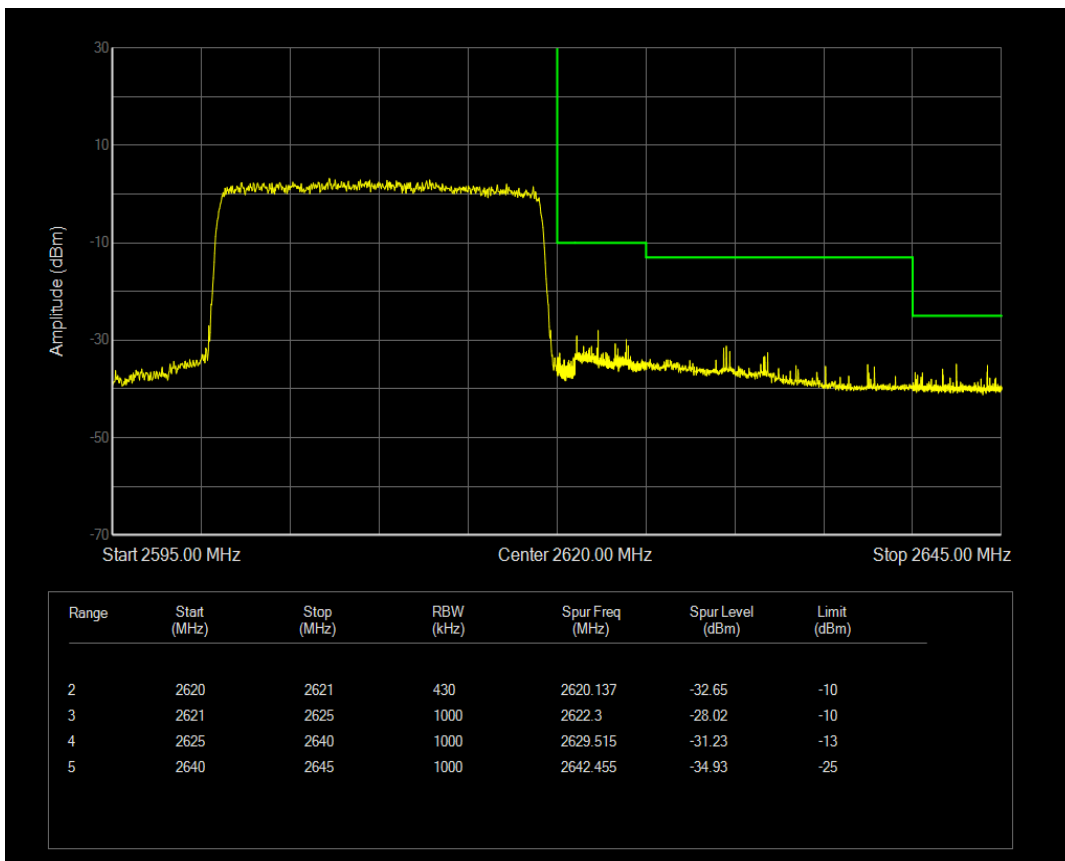

Band38 QPSK BW=20MHz Channel=38150 RB Size=100 Position=#0