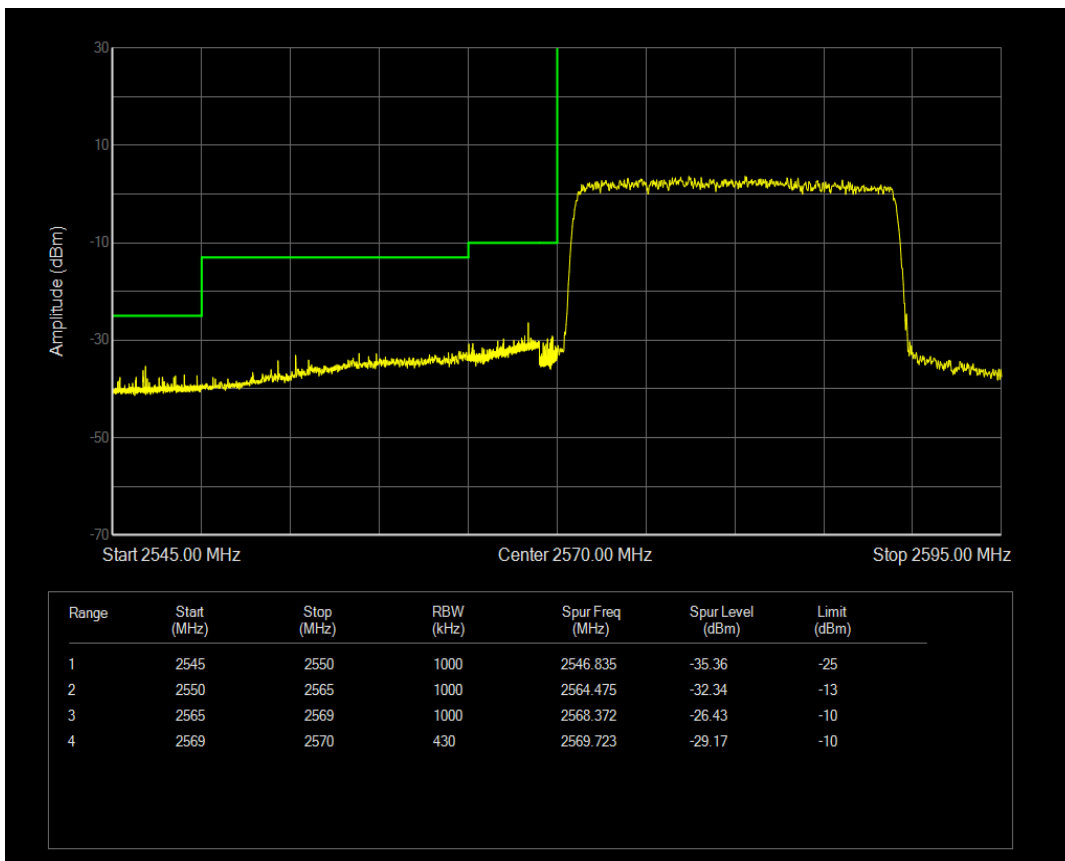

Band38 QAM16 BW=10MHz Channel=37800 RB Size=50 Position=#0

Band38 QPSK BW=10MHz Channel=38200 RB Size=50 Position=#0

Band38 QAM16 BW=10MHz Channel=38200 RB Size=50 Position=#0

Band38 QPSK BW=15MHz Channel=37825 RB Size=75 Position=#0

Band38 QAM16 BW=15MHz Channel=37825 RB Size=75 Position=#0

Band38 QPSK BW=15MHz Channel=38175 RB Size=75 Position=#0

Band38 QAM16 BW=15MHz Channel=38175 RB Size=75 Position=#0

Band38 QPSK BW=20MHz Channel=37850 RB Size=100 Position=#0

Band38 QAM16 BW=20MHz Channel=37850 RB Size=100 Position=#0

Band38 QPSK BW=20MHz Channel=38150 RB Size=100 Position=#0

Band38 QAM16 BW=20MHz Channel=38150 RB Size=100 Position=#0

Band41 QAM16 BW=5MHz Channel=39675 RB Size=25 Position=#0