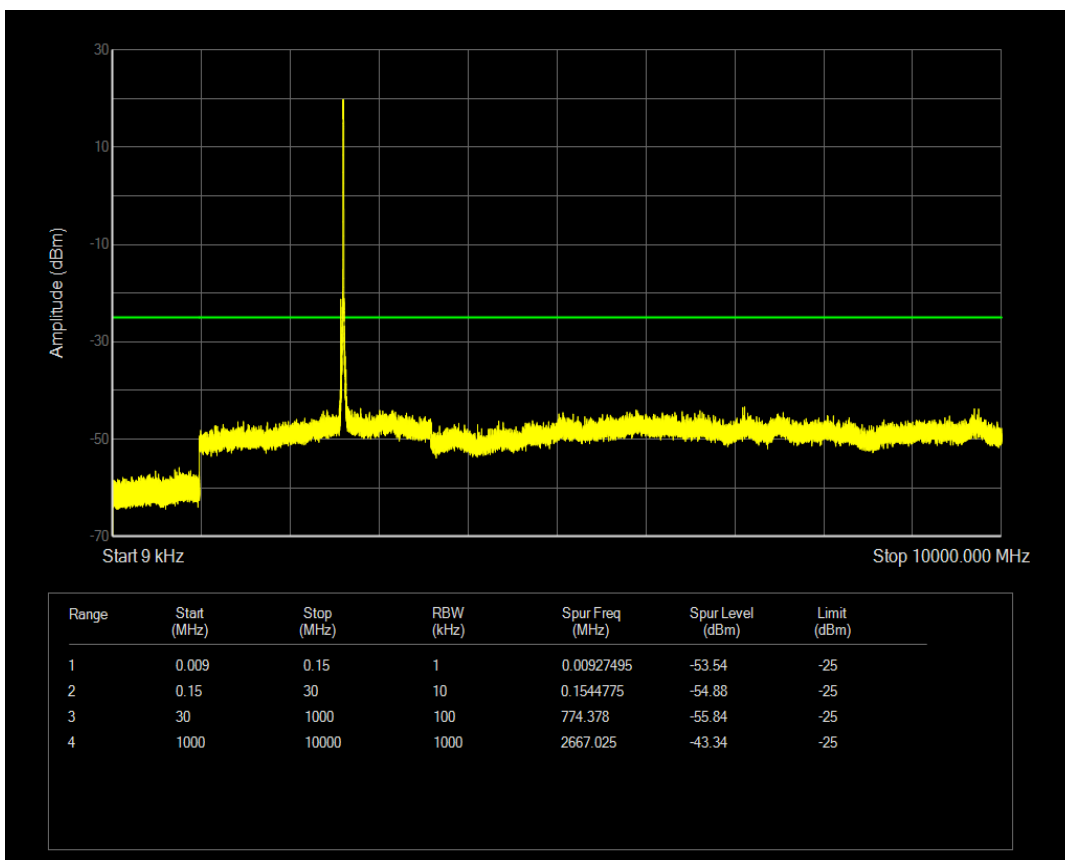

Band38 QPSK BW=5MHz Channel=37775 RB Size=25 Position=#0

Band38 QAM16 BW=5MHz Channel=37775 RB Size=25 Position=#0

Band38 QPSK BW=5MHz Channel=38225 RB Size=25 Position=#0

Band38 QAM16 BW=5MHz Channel=38225 RB Size=25 Position=#0

Band38 QPSK BW=10MHz Channel=37800 RB Size=50 Position=#0

Band38 QAM16 BW=10MHz Channel=37800 RB Size=50 Position=#0

Band38 QPSK BW=10MHz Channel=38200 RB Size=50 Position=#0

Band38 QAM16 BW=10MHz Channel=38200 RB Size=50 Position=#0