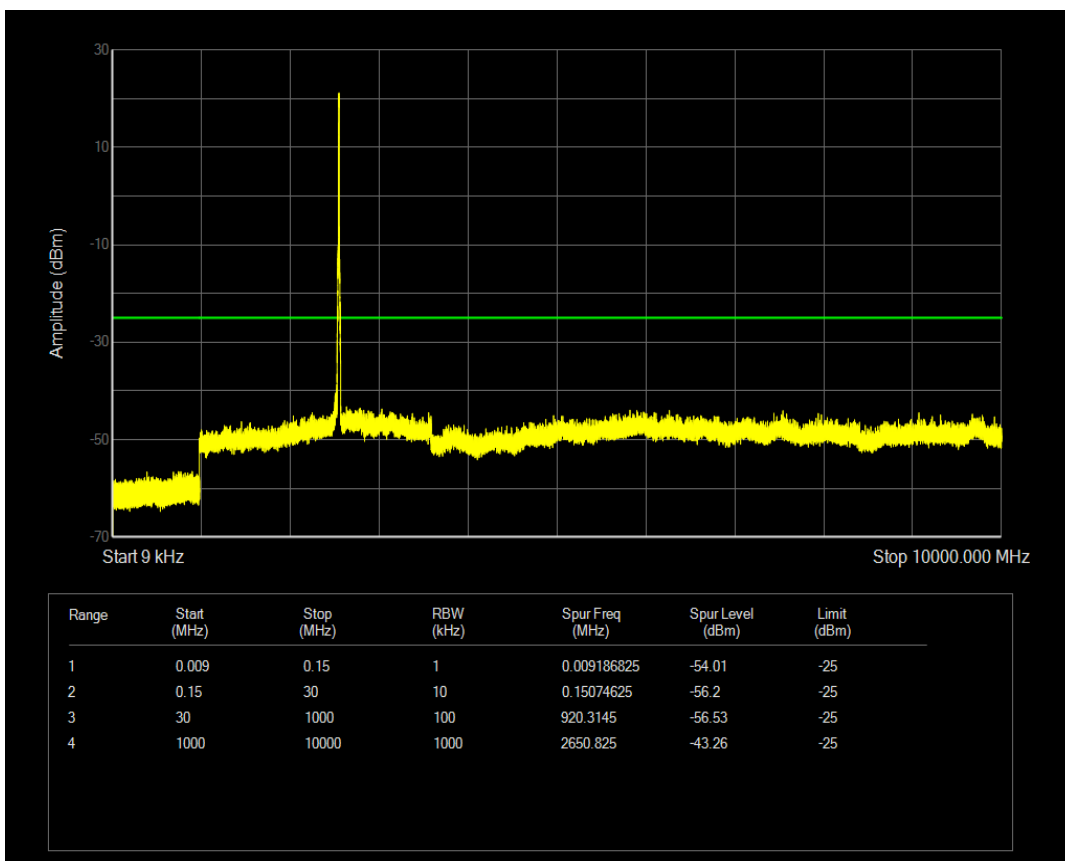

Band7 QAM16 BW=20MHz Channel=20850 RB Size=100 Position=#0

Band7 QAM16 BW=20MHz Channel=21350 RB Size=100 Position=#0

Band7 QPSK BW=5MHz Channel=20775 RB Size=25 Position=#0

Band7 QPSK BW=5MHz Channel=21425 RB Size=25 Position=#0

Band7 QPSK BW=10MHz Channel=20800 RB Size=50 Position=#0

Band7 QPSK BW=10MHz Channel=21400 RB Size=50 Position=#0

Band7 QPSK BW=15MHz Channel=20825 RB Size=75 Position=#0

Band7 QPSK BW=15MHz Channel=21375 RB Size=75 Position=#0