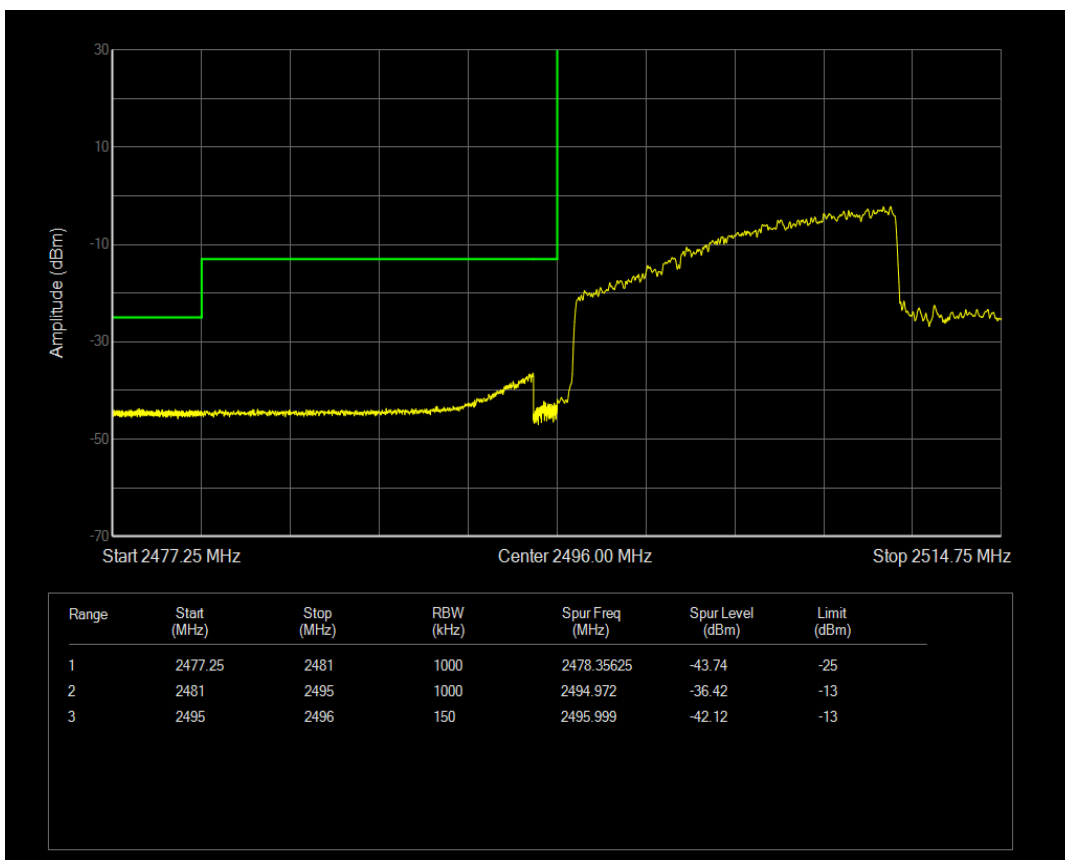

Band41 QPSK BW=15MHz Channel=39725 RB Size=75 Position=#0