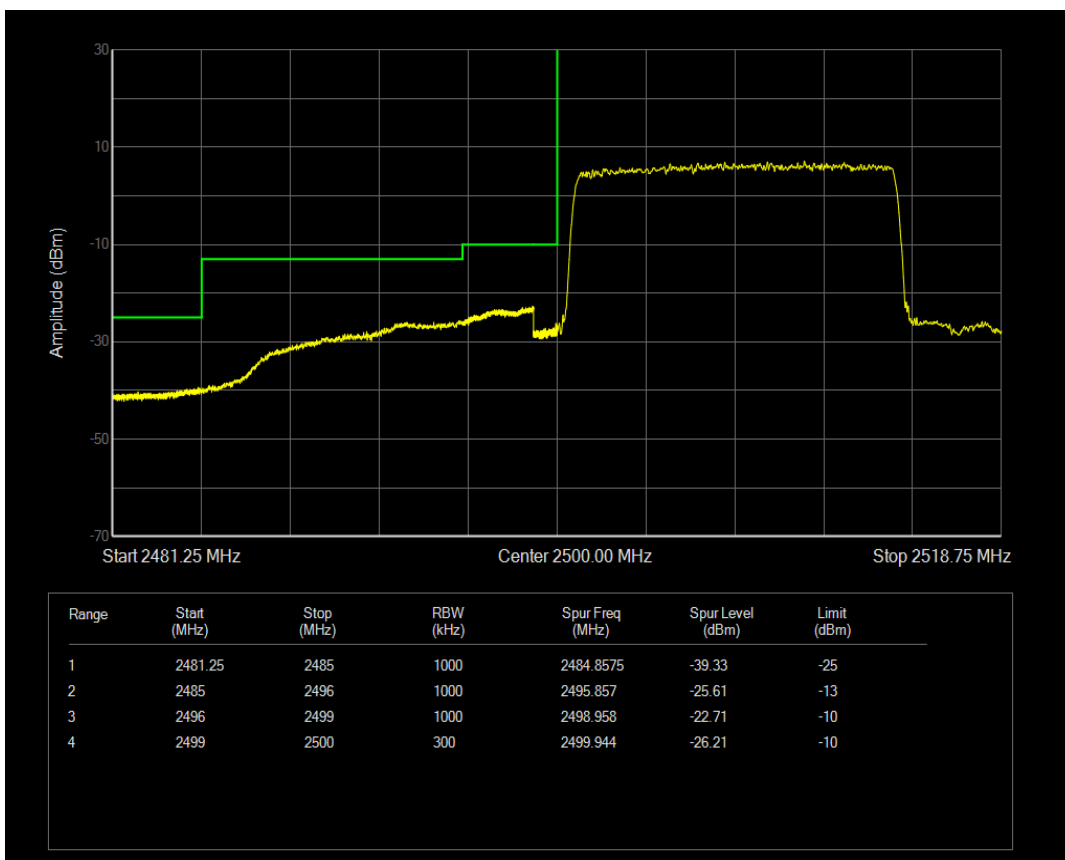

Band7 QPSK BW=15MHz Channel=20825 RB Size=75 Position=#0