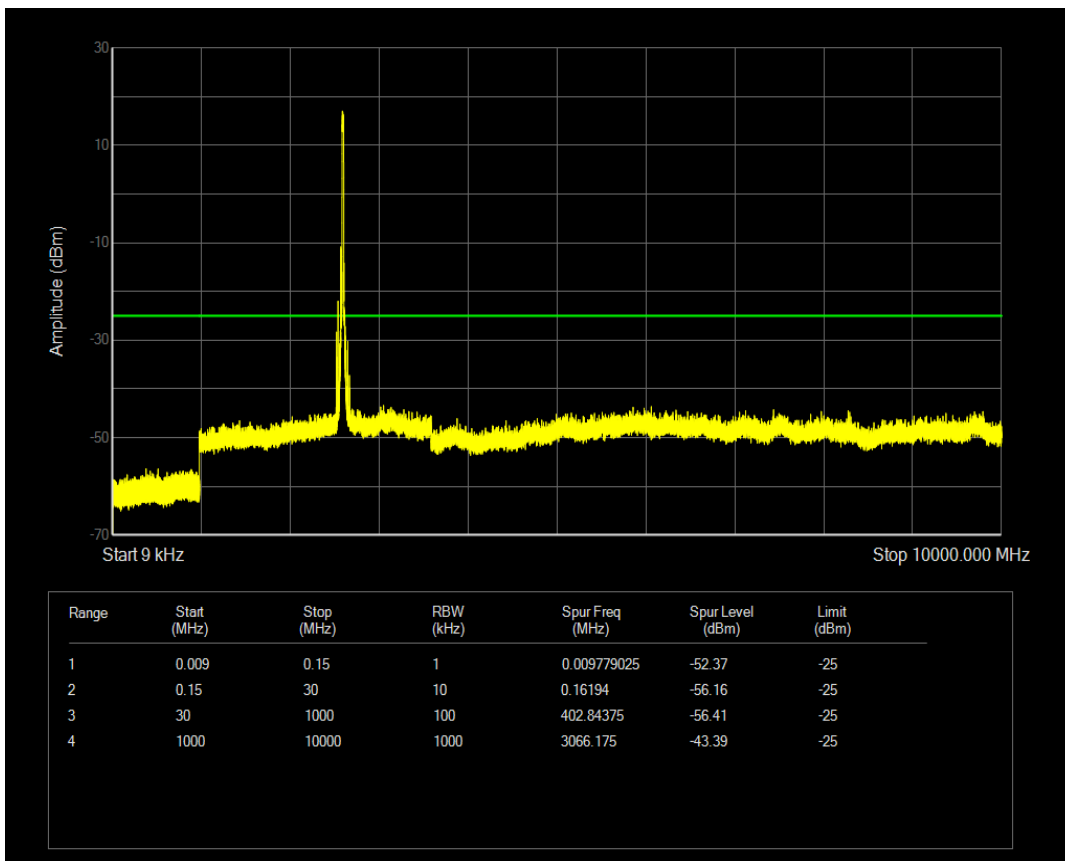

Band38 QPSK BW=20MHz Channel=37850 RB Size=100 Position=#0

Band38 QAM16 BW=20MHz Channel=37850 RB Size=100 Position=#0

Band38 QPSK BW=20MHz Channel=38150 RB Size=100 Position=#0

Band38 QAM16 BW=20MHz Channel=38150 RB Size= 100 Position=#0