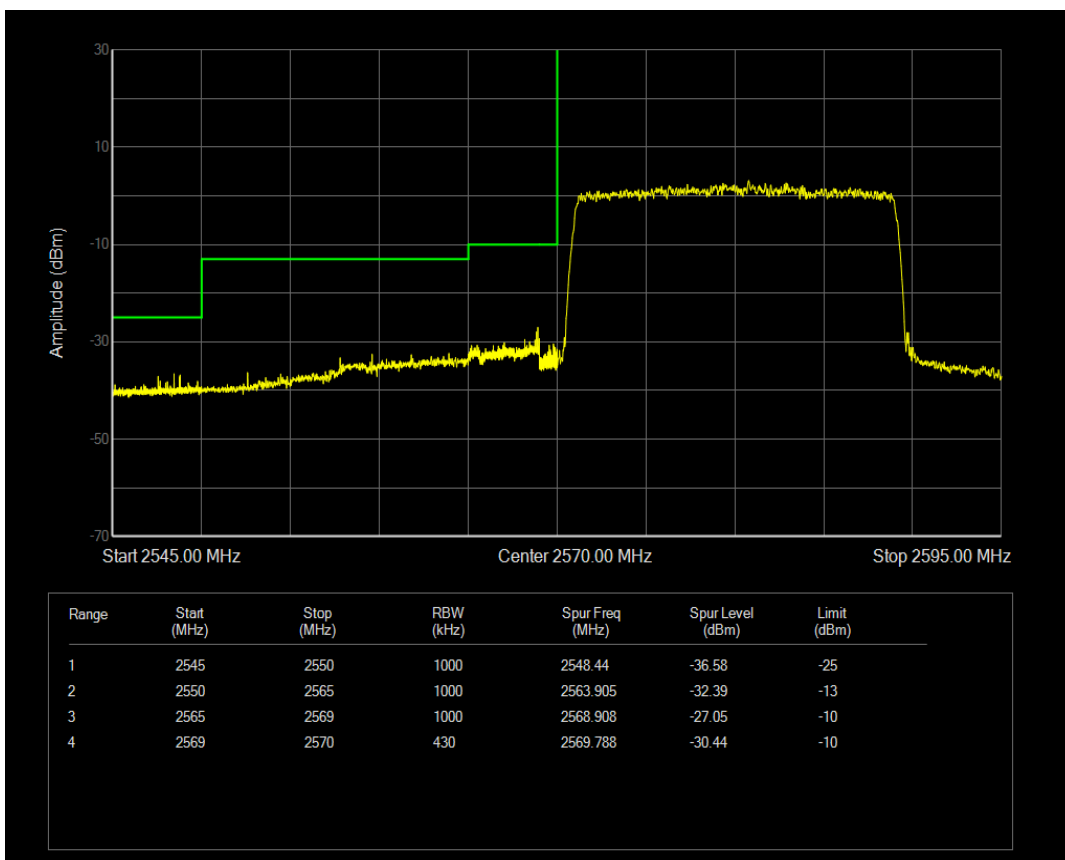

Band38 QAM16 BW=20MHz Channel=37850 RB Size=100 Position=#0