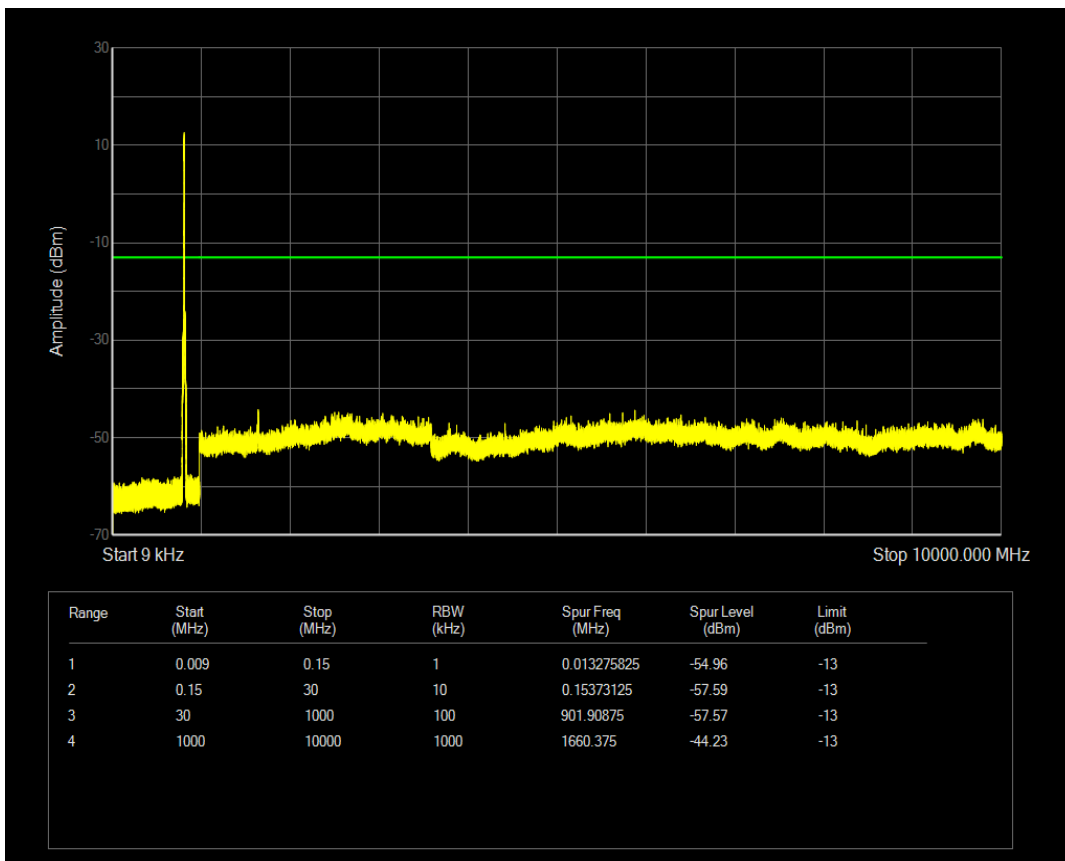

Band5 QPSK BW=5MHz Channel=20625 RB Size=25 Position=#0

Band5 QAM16 BW=5MHz Channel=20625 RB Size=25 Position=#0

Band5 QPSK BW=10MHz Channel=20450 RB Size=50 Position=#0

Band5 QAM16 BW=10MHz Channel=20450 RB Size=50 Position=#0

Band5 QPSK BW=10MHz Channel=20600 RB Size=50 Position=#0

Band5 QAM16 BW=10MHz Channel=20600 RB Size=50 Position=#0

Band7 QAM16 BW=5MHz Channel=20775 RB Size=25 Position=#0

Band7 QAM16 BW=5MHz Channel=21425 RB Size=25 Position=#0