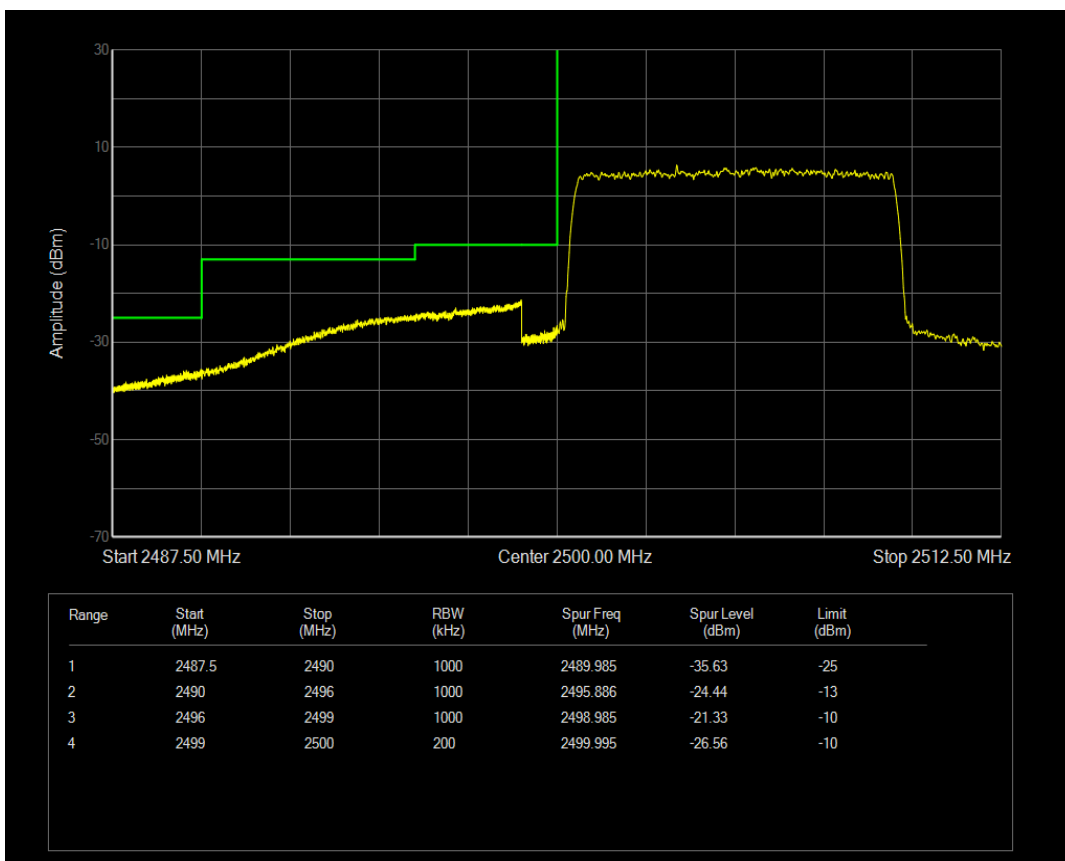

Band7 QAM16 BW=10MHz Channel=20800 RB Size=50 Position=#0