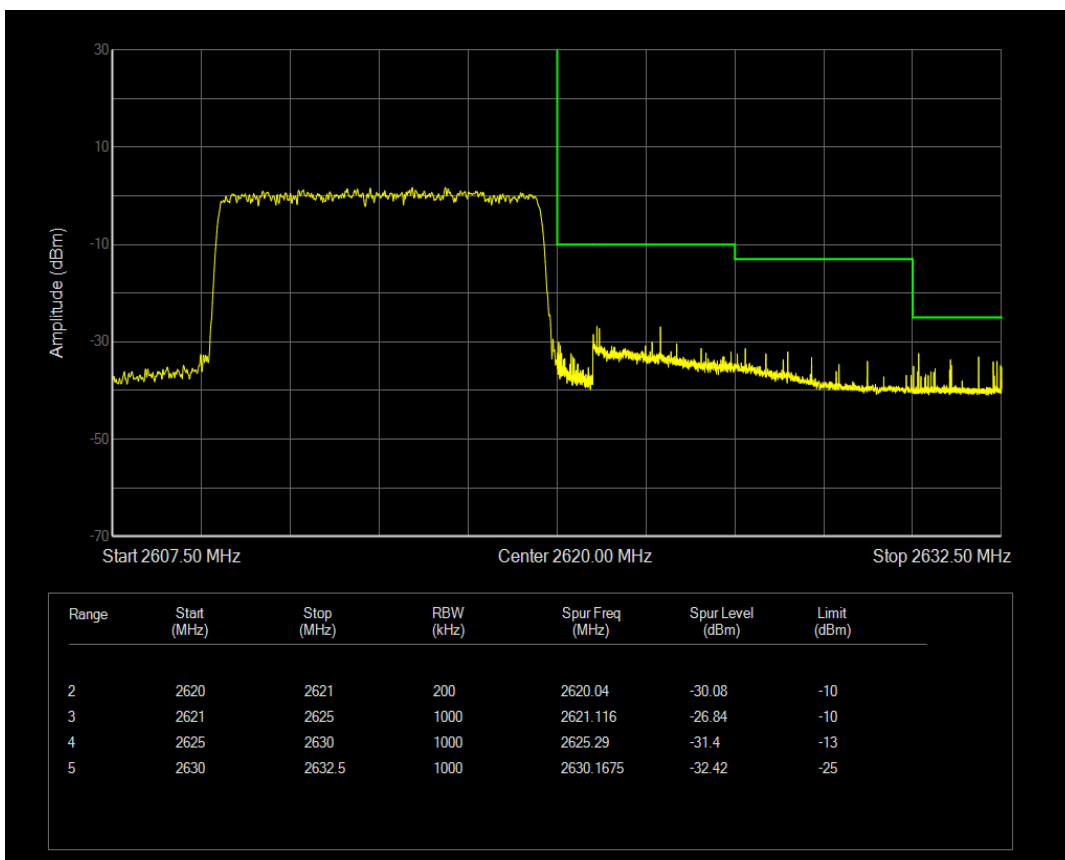

Band38 QAM16 BW=10MHz Channel=38200 RB Size=50 Position=#0