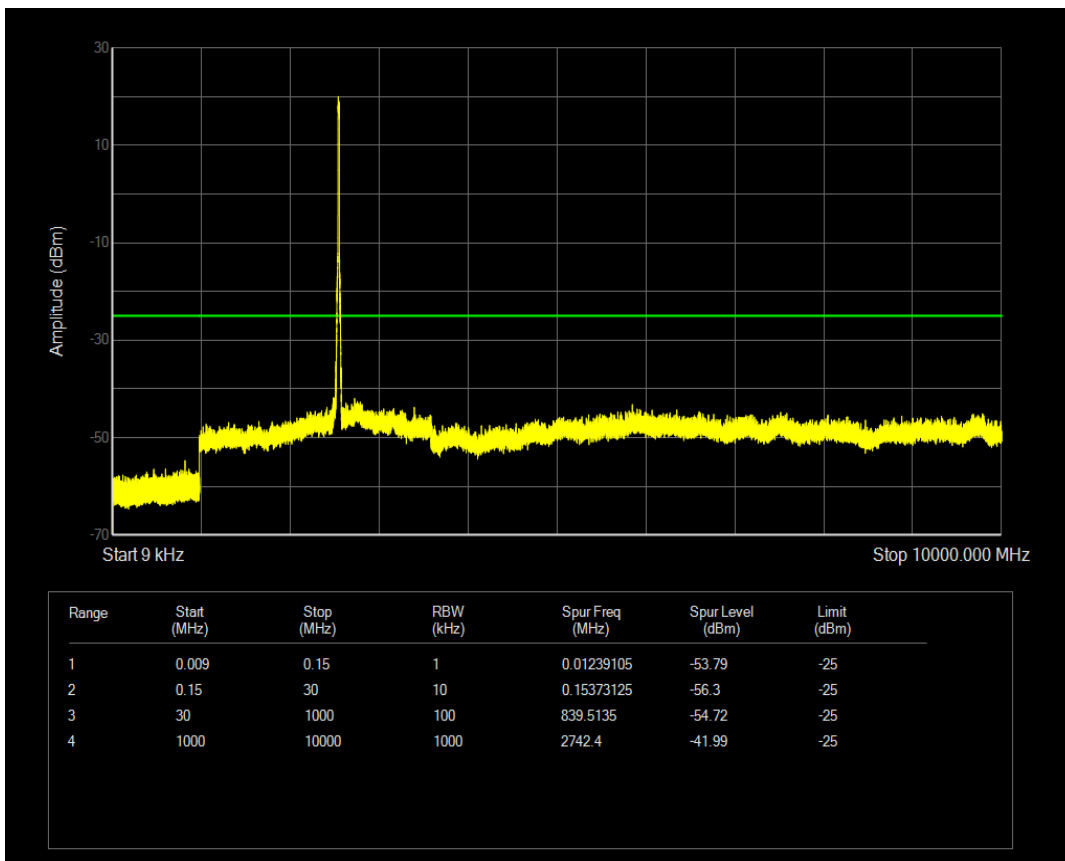

Band7 QAM16 BW=20MHz Channel=20850 RB Size=100 Position=#0

Band7 QAM16 BW=20MHz Channel=21350 RB Size=100 Position=#0

Band7 QPSK BW=5MHz Channel=20775 RB Size=25 Position=#0

Band7 QPSK BW=5MHz Channel=21425 RB Size=25 Position=#0

Band7 QPSK BW=10MHz Channel=20800 RB Size=50 Position=#0

Band7 QPSK BW=10MHz Channel=21400 RB Size=50 Position=#0

Band7 QPSK BW=15MHz Channel=20825 RB Size=75 Position=#0

Band7 QPSK BW=15MHz Channel=21375 RB Size=75 Position=#0

Band7 QPSK BW=20MHz Channel=20850 RB Size=100 Position=#0

Band7 QPSK BW=20MHz Channel=21350 RB Size=100 Position=#0

Band7 QAM16 BW=5MHz Channel=20775 RB Size=25 Position=#0

Band7 QAM16 BW=5MHz Channel=21425 RB Size=25 Position=#0