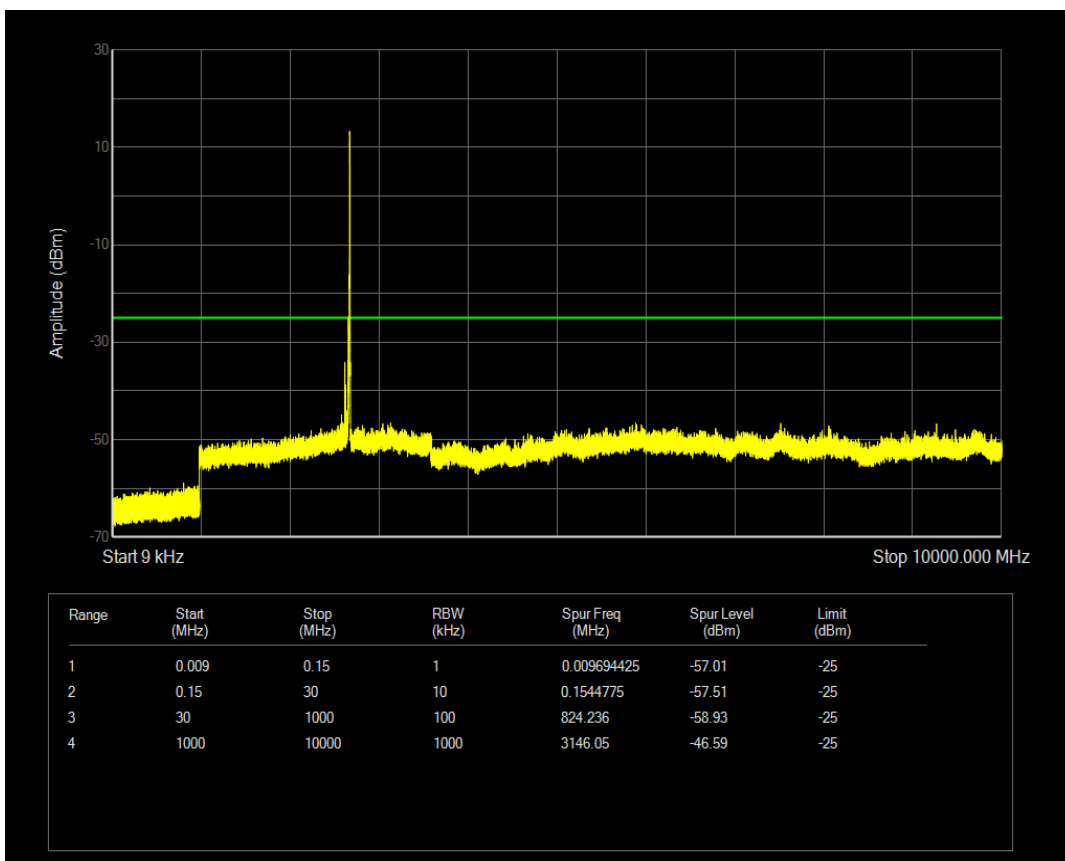

Band41 QPSK BW=5MHz Channel=41565 RB Size=25 Position=#0