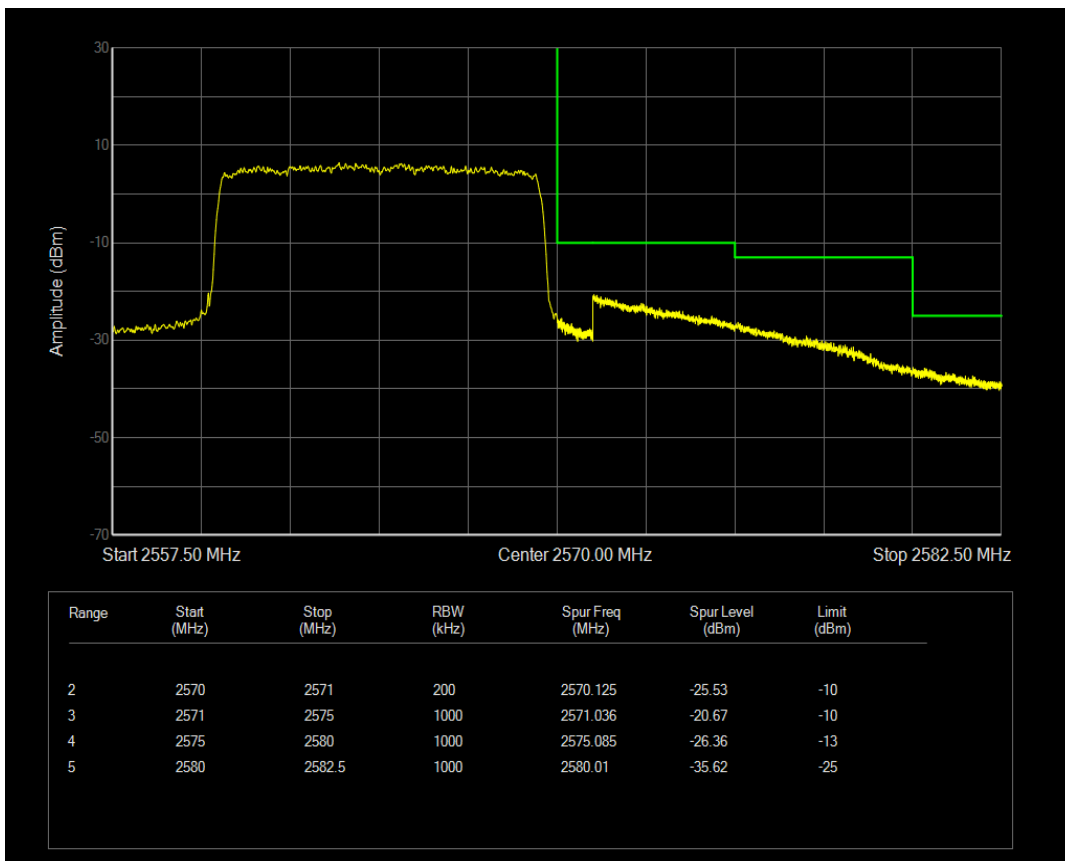

Band7 QPSK BW=10MHz Channel=20800 RB Size=50 Position=#0

Band7 QAM16 BW=10MHz Channel=20800 RB Size=50 Position=#0

Band7 QPSK BW=10MHz Channel=21400 RB Size=50 Position=#0

Band7 QAM16 BW=10MHz Channel=21400 RB Size=50 Position=#0