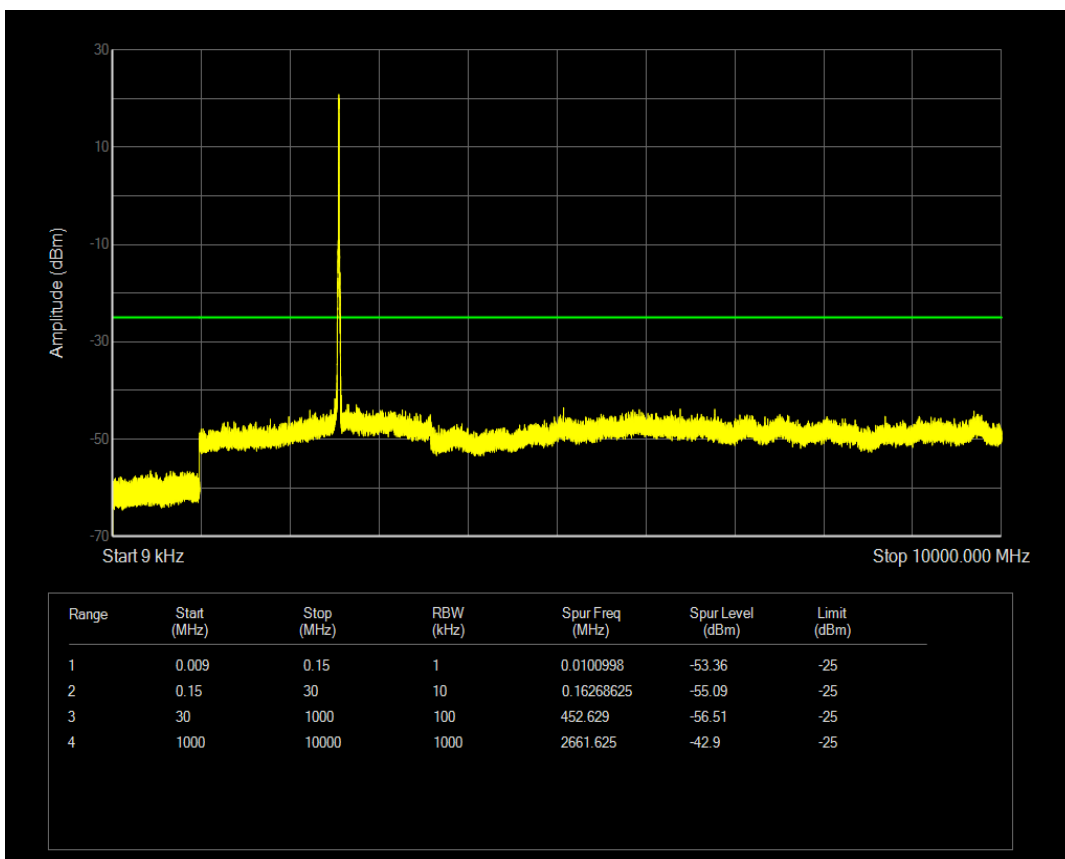

Band7 QPSK BW=10MHz Channel=20800 RB Size=50 Position=#0

Band7 QPSK BW=10MHz Channel=21400 RB Size=50 Position=#0

Band7 QPSK BW=15MHz Channel=20825 RB Size=75 Position=#0

Band7 QPSK BW=15MHz Channel=21375 RB Size=75 Position=#0

Band7 QPSK BW=20MHz Channel=20850 RB Size=100 Position=#0

Band7 QPSK BW=20MHz Channel=21350 RB Size=100 Position=#0

Band7 QAM16 BW=5MHz Channel=20775 RB Size=25 Position=#0

Band7 QAM16 BW=5MHz Channel=21425 RB Size=25 Position=#0

Band7 QAM16 BW=10MHz Channel=20800 RB Size=50 Position=#0

Band7 QAM16 BW=10MHz Channel=21400 RB Size=50 Position=#0

Band7 QAM16 BW=15MHz Channel=20825 RB Size=75 Position=#0

Band7 QAM16 BW=15MHz Channel=21375 RB Size=75 Position=#0