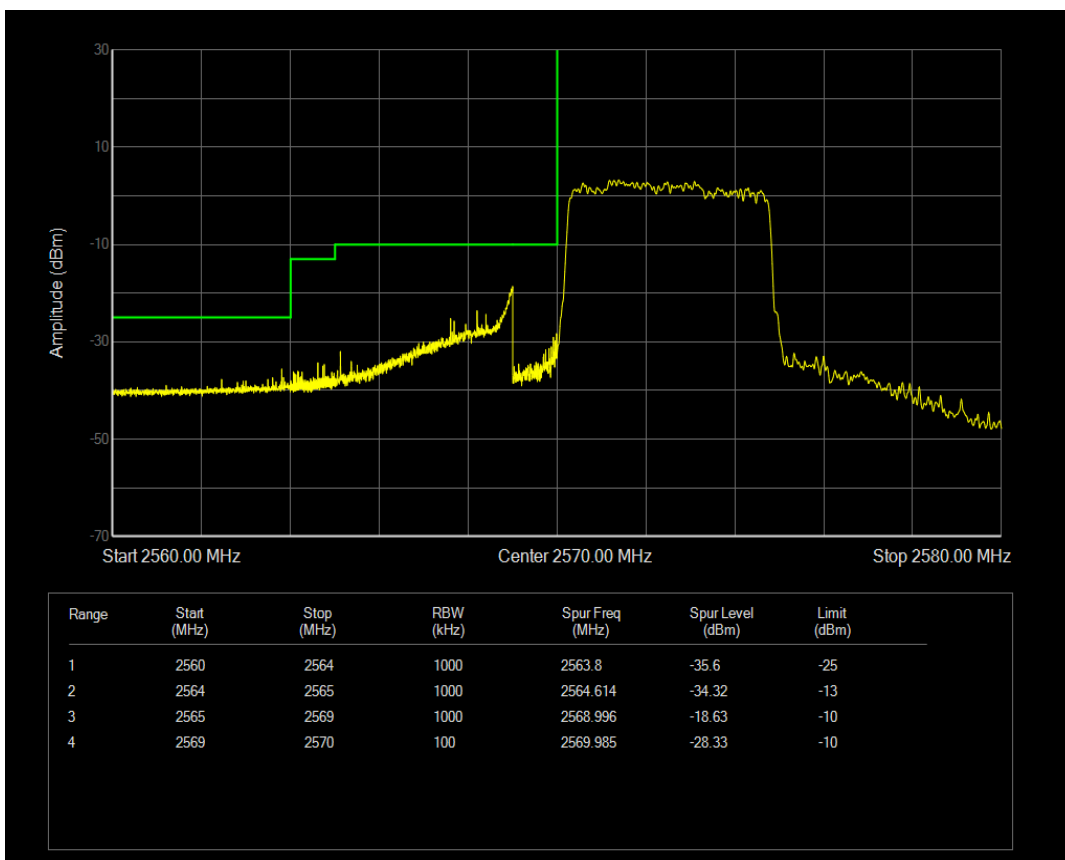

Band38 QAM16 BW=5MHz Channel=37775 RB Size=25 Position=#0

Band38 QPSK BW=5MHz Channel=38225 RB Size=25 Position=#0

Band38 QAM16 BW=5MHz Channel=38225 RB Size=25 Position=#0

Band38 QPSK BW=10MHz Channel=37800 RB Size=50 Position=#0

Band38 QAM16 BW=10MHz Channel=37800 RB Size=50 Position=#0

Band38 QPSK BW=10MHz Channel=38200 RB Size=50 Position=#0

Band38 QAM16 BW=10MHz Channel=38200 RB Size=50 Position=#0

Band38 QPSK BW=15MHz Channel=37825 RB Size=75 Position=#0