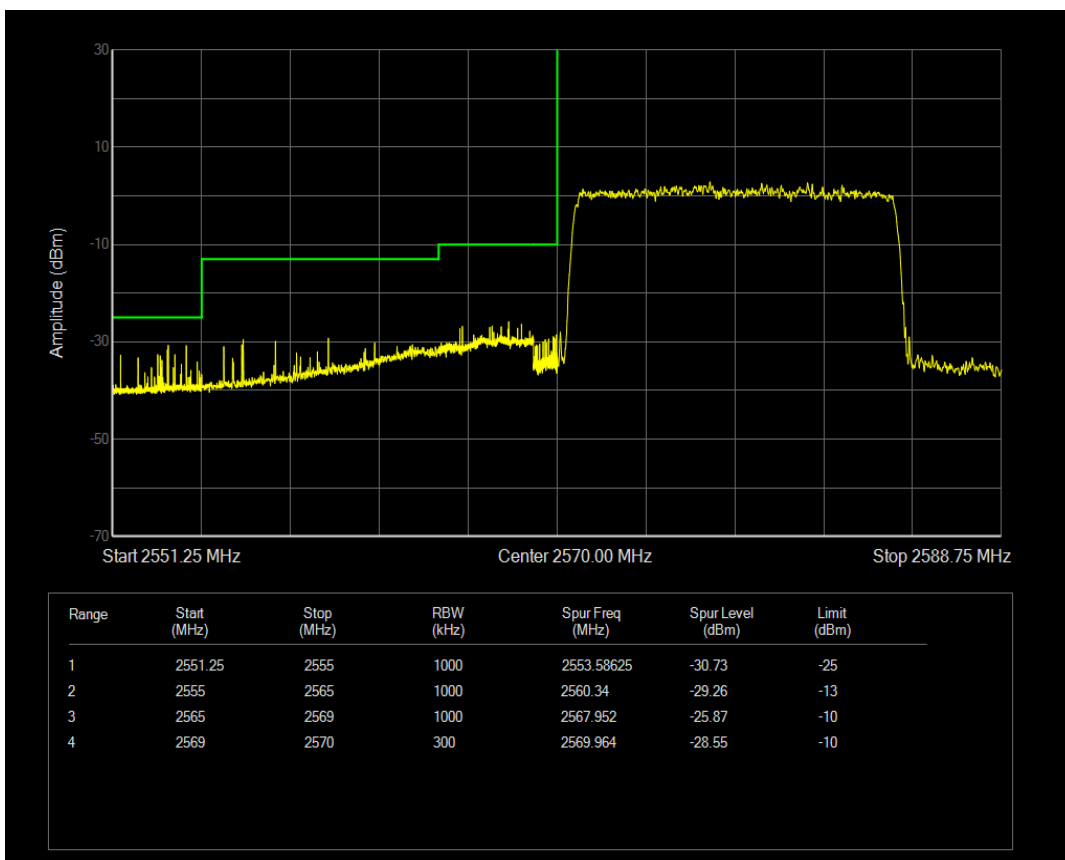

Band38 QAM16 BW=15MHz Channel=37825 RB Size=75 Position=#0