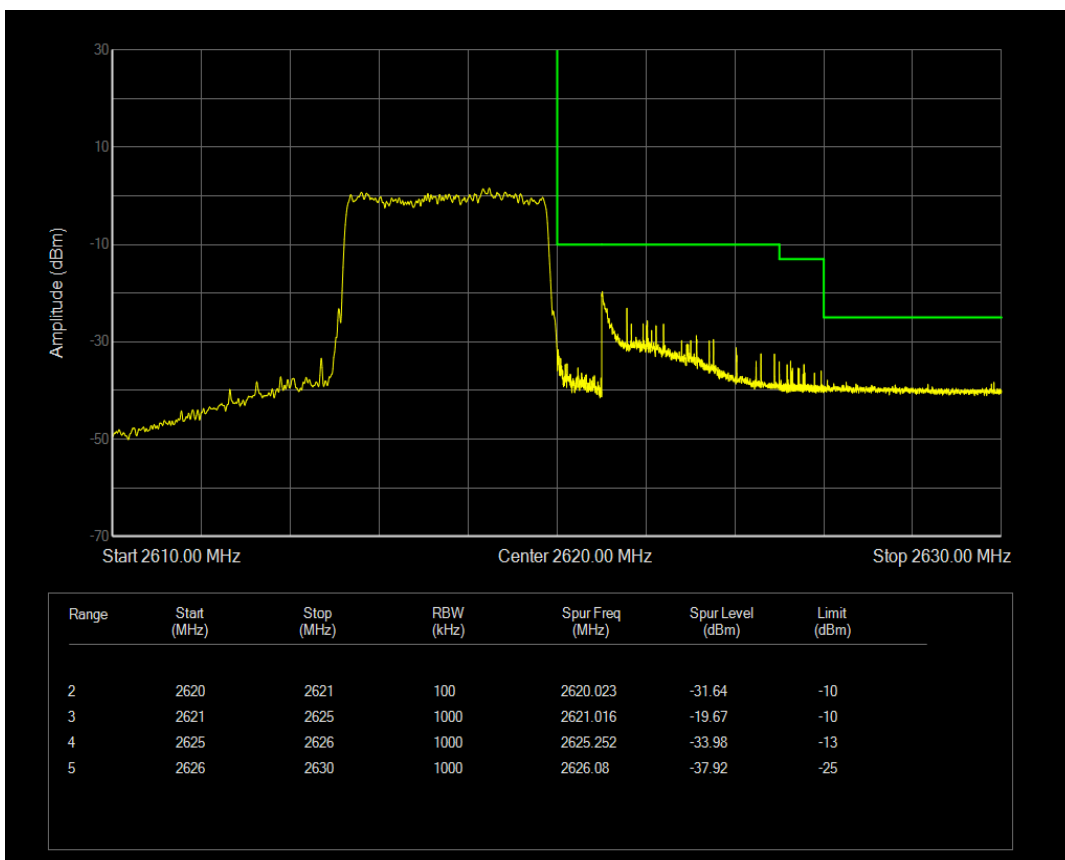

Band38 QAM16 BW=5MHz Channel=37775 RB Size=25 Position=#0

Band38 QPSK BW=5MHz Channel=38225 RB Size=25 Position=#0

Band38 QAM16 BW=5MHz Channel=38225 RB Size=25 Position=#0

Band38 QPSK BW=10MHz Channel=37800 RB Size=50 Position=#0

Band38 QAM16 BW=10MHz Channel=37800 RB Size=50 Position=#0

Band38 QPSK BW=10MHz Channel=38200 RB Size=50 Position=#0

Band38 QAM16 BW=10MHz Channel=38200 RB Size=50 Position=#0

Band38 QPSK BW=15MHz Channel=37825 RB Size=75 Position=#0