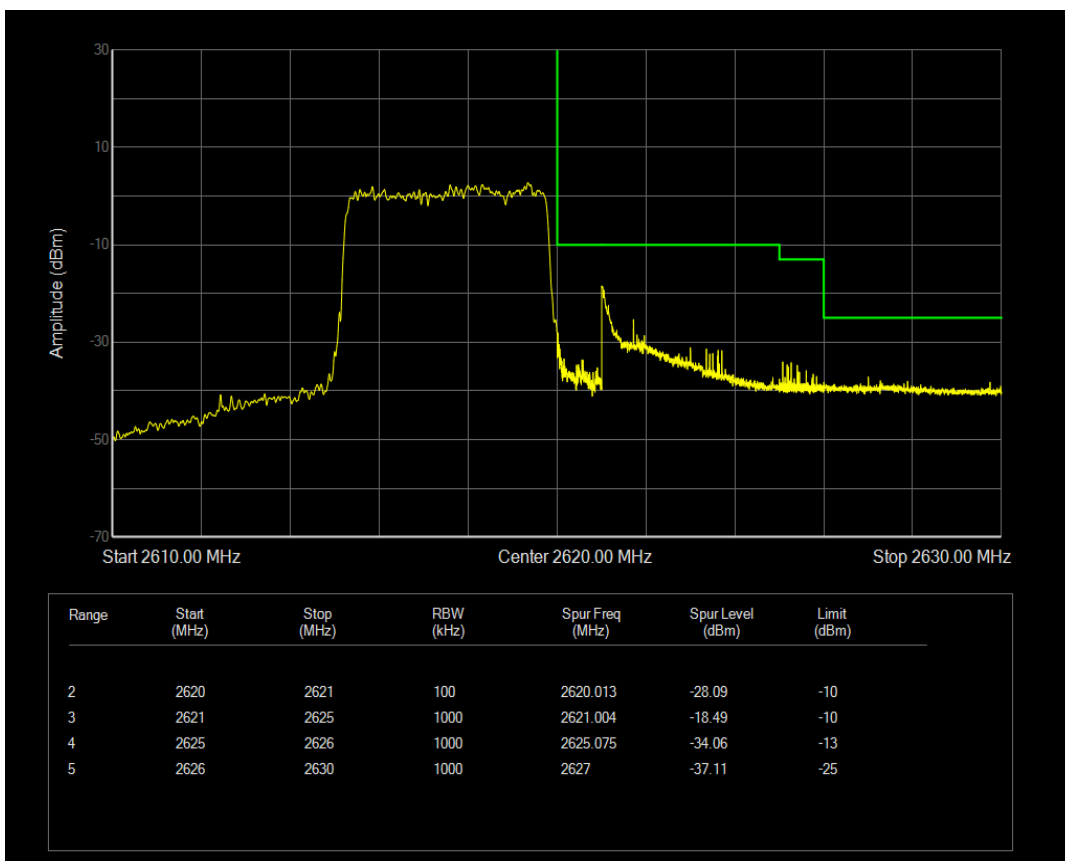

Band38 QAM16 BW=5MHz Channel=37775 RB Size=25 Position=#0

Band38 QPSK BW=5MHz Channel=38225 RB Size=25 Position=#0

Band38 QAM16 BW=5MHz Channel=38225 RB Size=25 Position=#0

Band38 QPSK BW=10MHz Channel=37800 RB Size=50 Position=#0

Band38 QAM16 BW=10MHz Channel=37800 RB Size=50 Position=#0

Band38 QPSK BW=10MHz Channel=38200 RB Size=50 Position=#0

Band38 QAM16 BW=10MHz Channel=38200 RB Size=50 Position=#0

Band38 QPSK BW=15MHz Channel=37825 RB Size=75 Position=#0