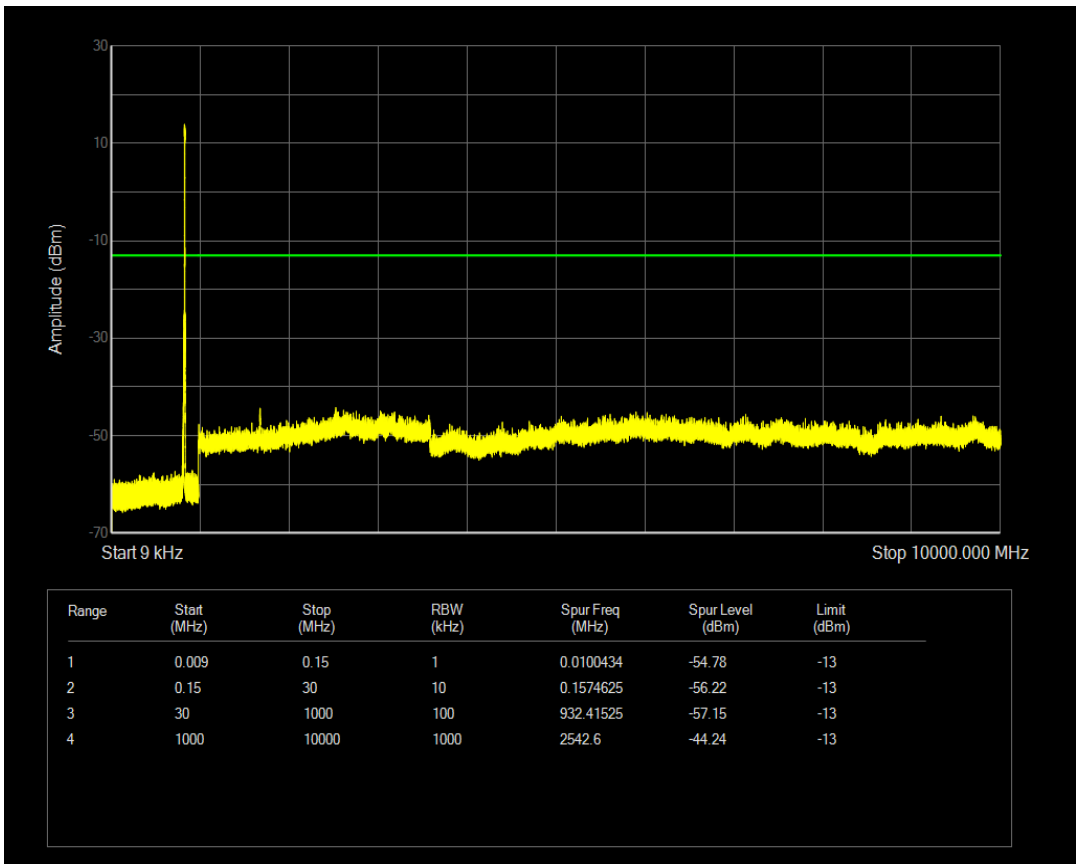

Band5 QPSK BW=3MHz Channel=20635 RB Size=15 Position=#0

Band5 QAM16 BW=3MHz Channel=20635 RB Size=15 Position=#0

Band5 QPSK BW=5MHz Channel=20425 RB Size=25 Position=#0

Band5 QAM16 BW=5MHz Channel=20425 RB Size=25 Position=#0

Band5 QPSK BW=5MHz Channel=20625 RB Size=25 Position=#0

Band5 QAM16 BW=5MHz Channel=20625 RB Size=25 Position=#0

Band5 QPSK BW=10MHz Channel=20450 RB Size=50 Position=#0

Band5 QAM16 BW=10MHz Channel=20450 RB Size=50 Position=#0