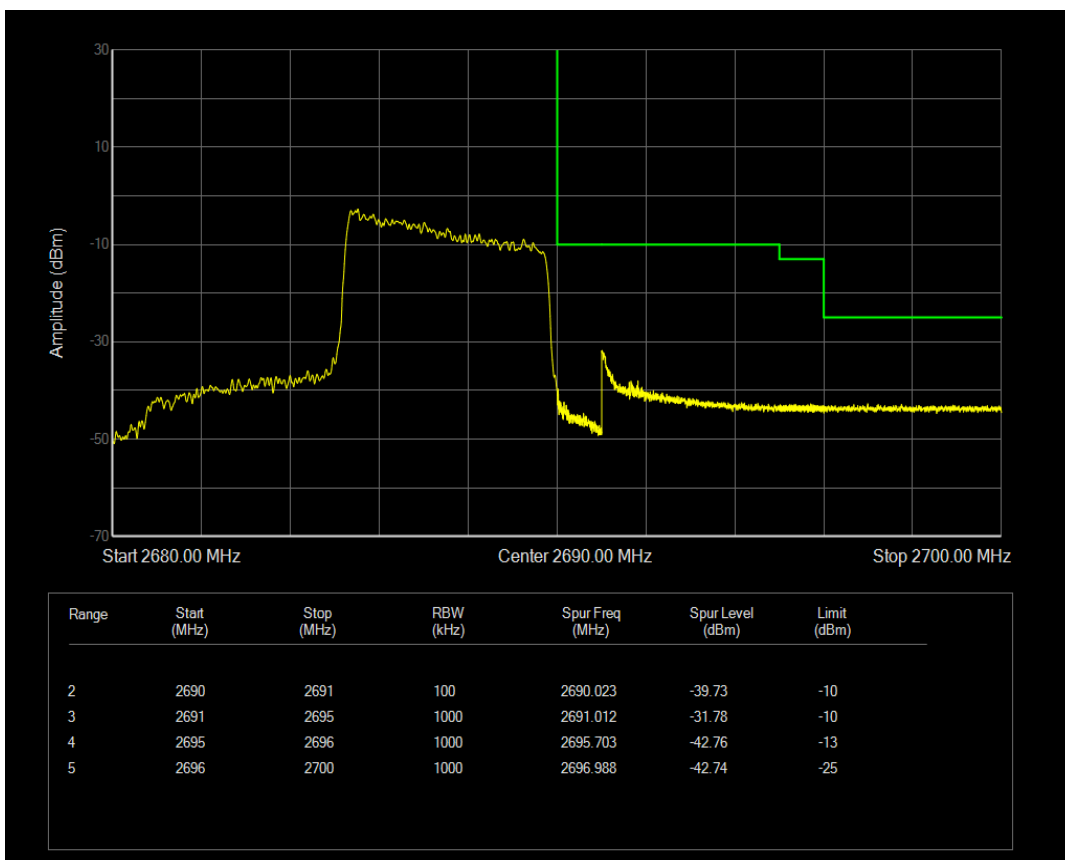

Band41 QPSK BW=5MHz Channel=41565 RB Size=25 Position=#0