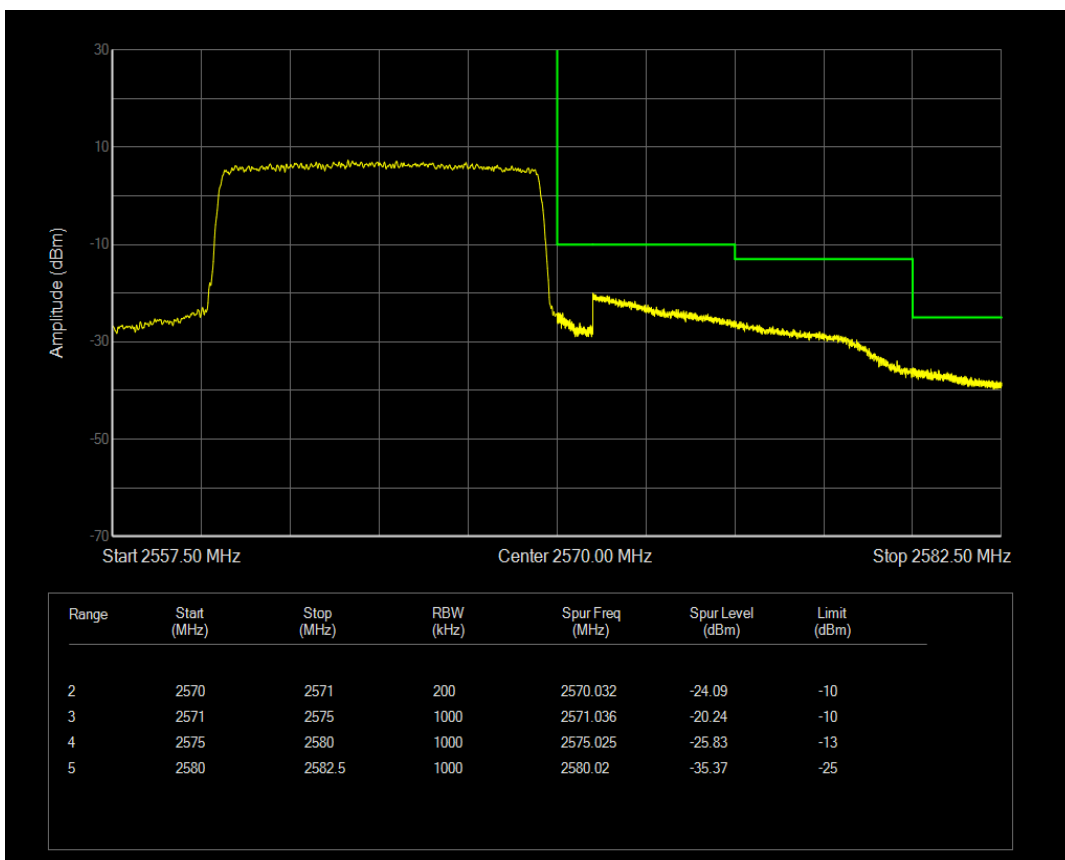

Band7 QPSK BW=10MHz Channel=21400 RB Size=50 Position=#0