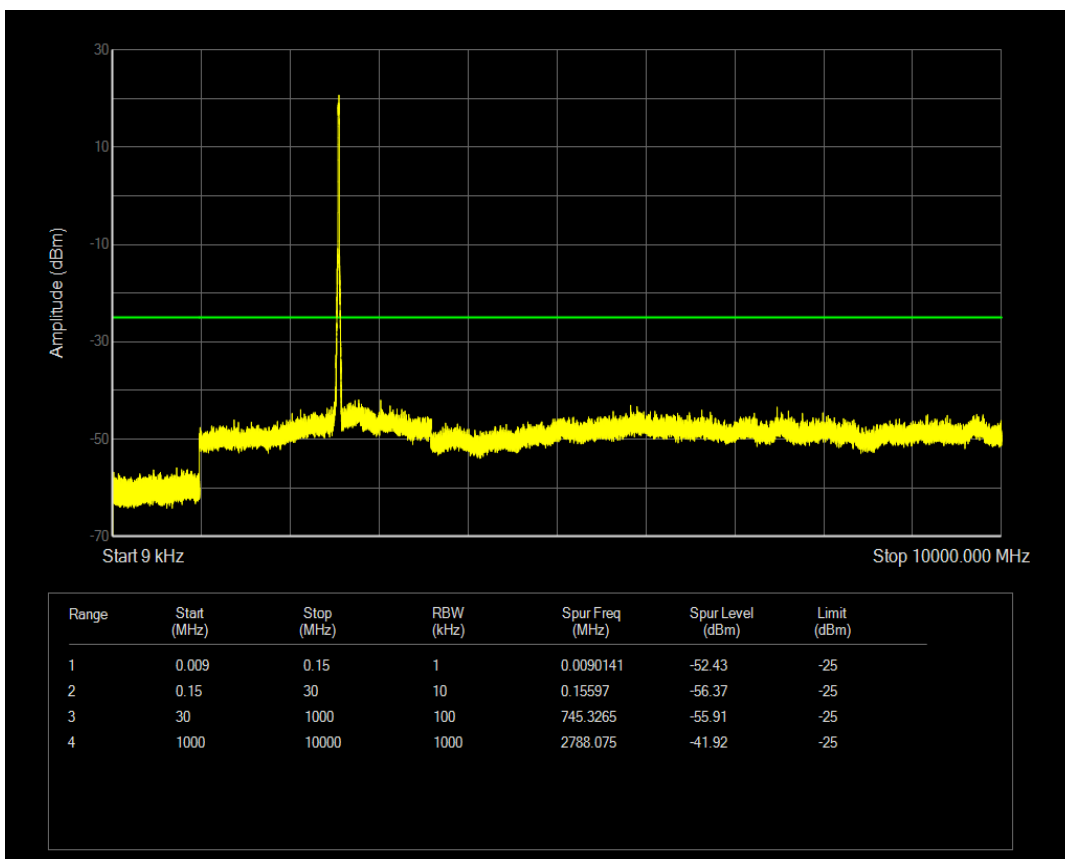

Band7 QPSK BW=20MHz Channel=20850 RB Size=100 Position=#0

Band7 QPSK BW=20MHz Channel=21350 RB Size=100 Position=#0

Band7 QAM16 BW=5MHz Channel=20775 RB Size=25 Position=#0

Band7 QAM16 BW=5MHz Channel=21425 RB Size=25 Position=#0

Band7 QAM16 BW=10MHz Channel=20800 RB Size=50 Position=#0

Band7 QAM16 BW=10MHz Channel=21400 RB Size=50 Position=#0

Band7 QAM16 BW=15MHz Channel=20825 RB Size=75 Position=#0

Band7 QAM16 BW=15MHz Channel=21375 RB Size=75 Position=#0

Band7 QAM16 BW=20MHz Channel=20850 RB Size=100 Position=#0