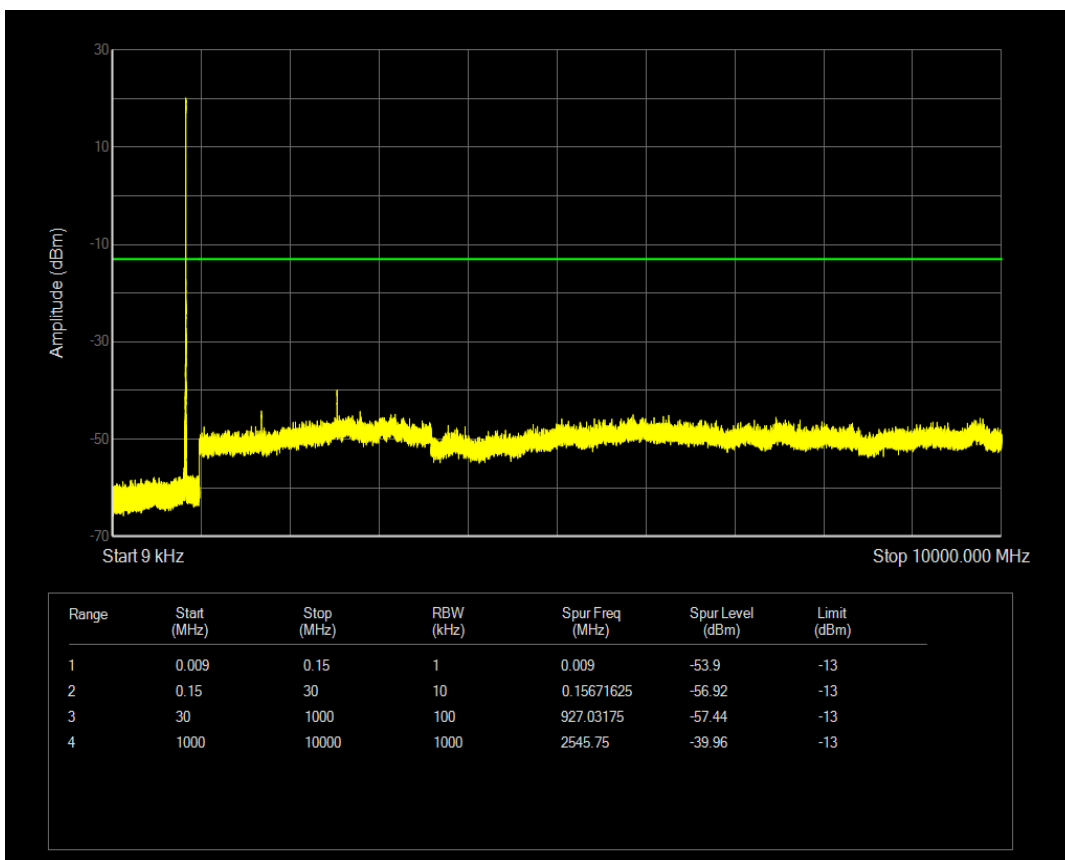

Band41 QPSK BW=20MHz Channel=39750 RB Size=100 Position=#0

Band41 QPSK BW=20MHz Channel=41490 RB Size=100 Position=#0

Band5 QPSK BW=1.4MHz Channel=20407 RB Size=6 Position=#0

Band5 QAM16 BW=1.4MHz Channel=20407 RB Size=6 Position=#0

Band5 QPSK BW=1.4MHz Channel=20643 RB Size=6 Position=#0

Band5 QAM16 BW=1.4MHz Channel=20643 RB Size=6 Position=#0

Band5 QPSK BW=3MHz Channel=20415 RB Size=15 Position=#0

Band5 QAM16 BW=3MHz Channel=20415 RB Size=15 Position=#0