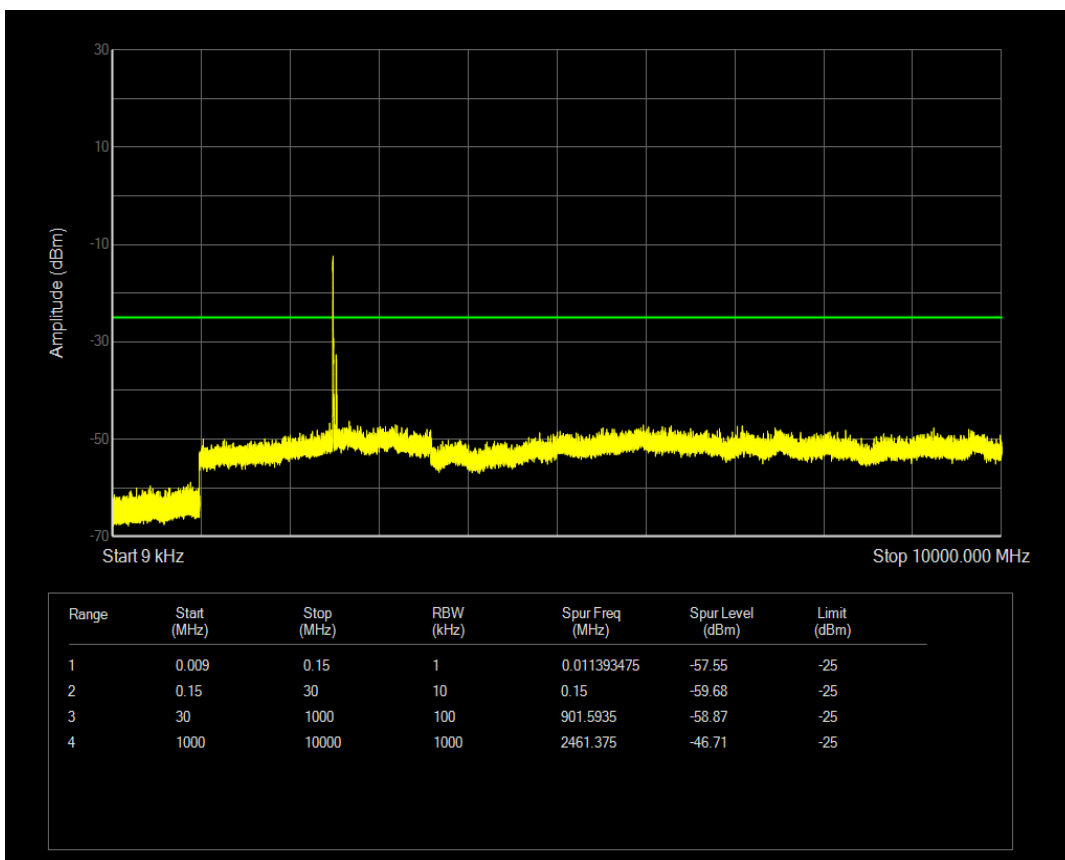

Band41 QAM16 BW=5MHz Channel=39675 RB Size=25 Position=#0