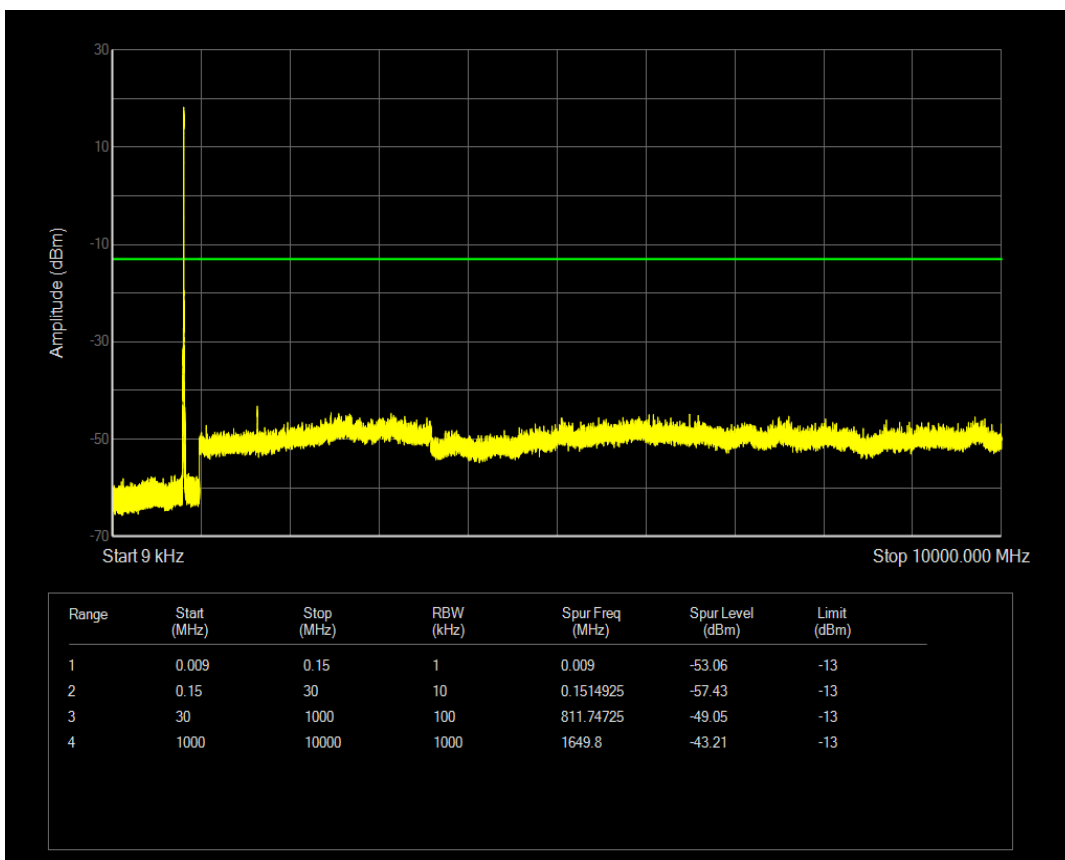

Band41 QPSK BW=20MHz Channel=39750 RB Size=100 Position=#0

Band41 QPSK BW=20MHz Channel=41490 RB Size=100 Position=#0

Band5 QPSK BW=1.4MHz Channel=20407 RB Size=6 Position=#0

Band5 QAM16 BW=1.4MHz Channel=20407 RB Size=6 Position=#0

Band5 QPSK BW=1.4MHz Channel=20643 RB Size=6 Position=#0

Band5 QAM16 BW=1.4MHz Channel=20643 RB Size=6 Position=#0

Band5 QPSK BW=3MHz Channel=20415 RB Size=15 Position=#0

Band5 QAM16 BW=3MHz Channel=20415 RB Size=15 Position=#0