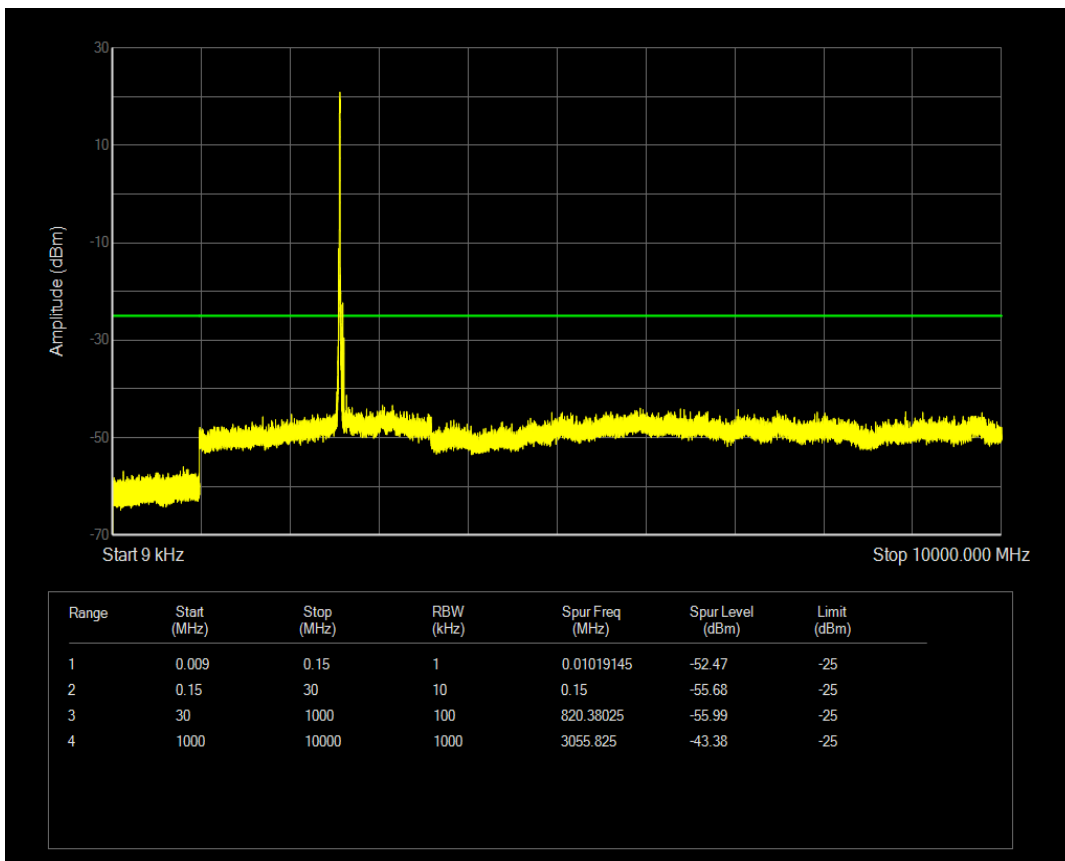

Band38 QAM16 BW=10MHz Channel=37800 RB Size=50 Position=#0