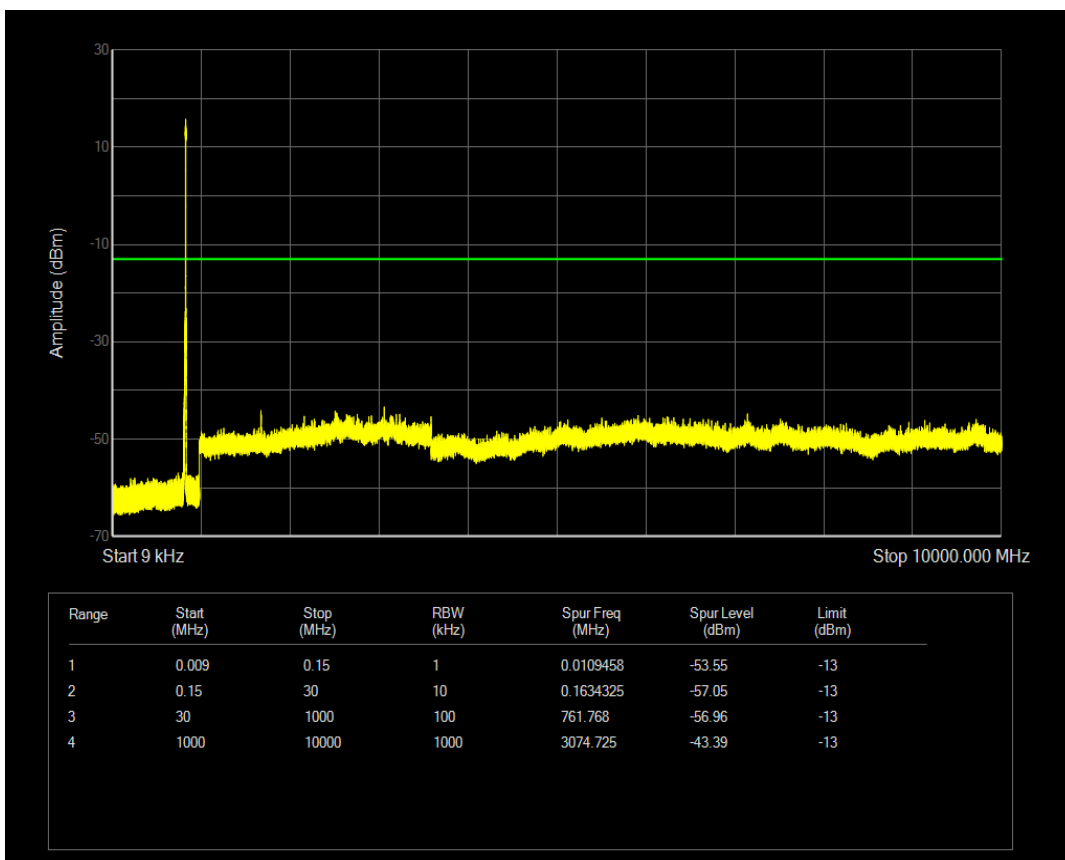

Band5 QPSK BW=3MHz Channel=20635 RB Size=15 Position=#0

Band5 QAM16 BW=3MHz Channel=20635 RB Size=15 Position=#0

Band5 QPSK BW=5MHz Channel=20425 RB Size=25 Position=#0

Band5 QAM16 BW=5MHz Channel=20425 RB Size=25 Position=#0

Band5 QPSK BW=5MHz Channel=20625 RB Size=25 Position=#0

Band5 QAM16 BW=5MHz Channel=20625 RB Size=25 Position=#0

Band5 QPSK BW=10MHz Channel=20450 RB Size=50 Position=#0

Band5 QAM16 BW=10MHz Channel=20450 RB Size=50 Position=#0