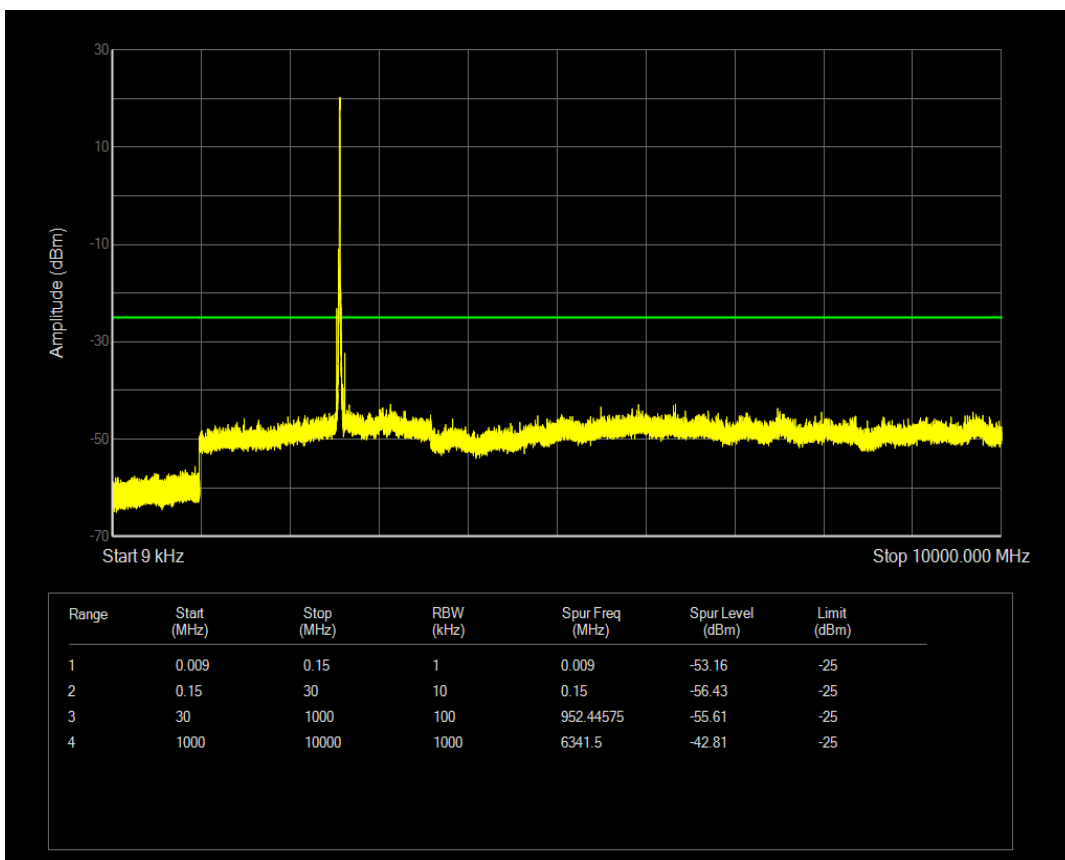

Band38 QPSK BW=10MHz Channel=37800 RB Size=50 Position=#0