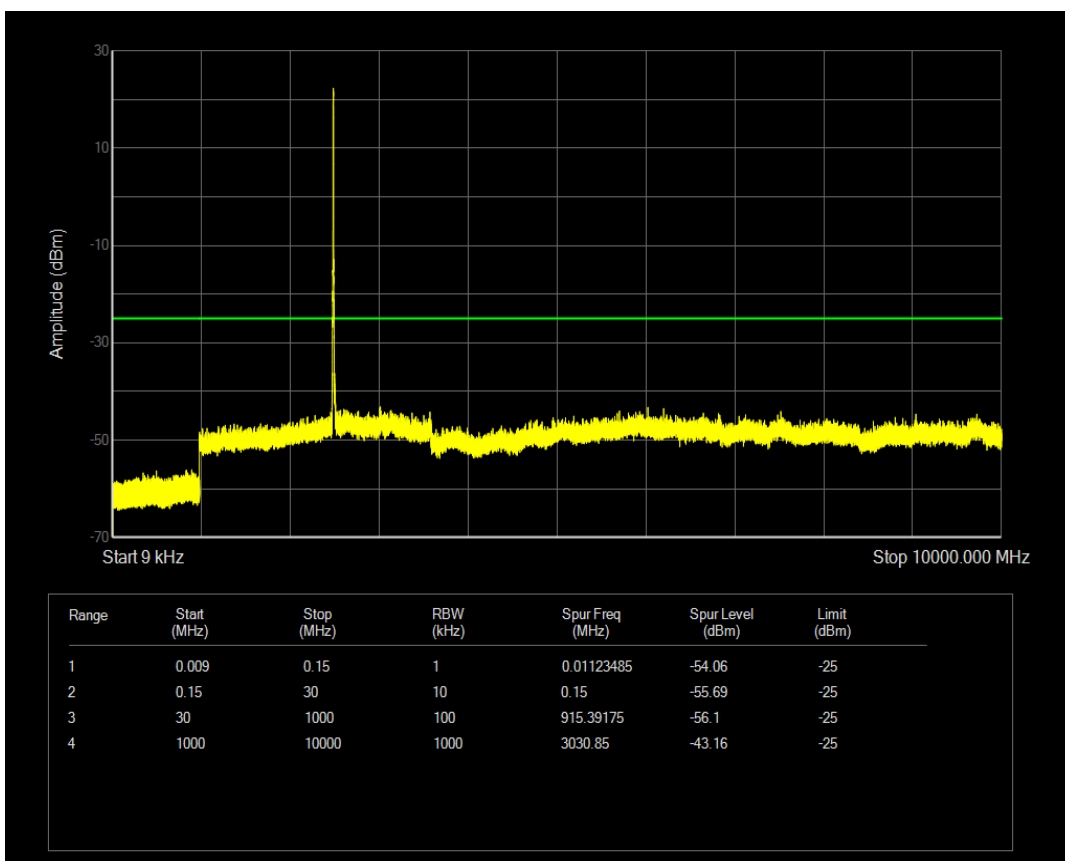

Band7 QAM16 BW=20MHz Channel=20850 RB Size=100 Position=#0

Band7 QAM16 BW=20MHz Channel=21350 RB Size=100 Position=#0

Band7 QPSK BW=5MHz Channel=20775 RB Size=25 Position=#0

Band7 QPSK BW=5MHz Channel=21425 RB Size=25 Position=#0

Band7 QPSK BW=10MHz Channel=20800 RB Size=50 Position=#0

Band7 QPSK BW=10MHz Channel=21400 RB Size=50 Position=#0

Band7 QPSK BW=15MHz Channel=20825 RB Size=75 Position=#0

Band7 QPSK BW=15MHz Channel=21375 RB Size=75 Position=#0

Band7 QPSK BW=20MHz Channel=20850 RB Size=100 Position=#0

Band7 QPSK BW=20MHz Channel=21350 RB Size=100 Position=#0

Band7 QAM16 BW=5MHz Channel=20775 RB Size=25 Position=#0

Band7 QAM16 BW=5MHz Channel=21425 RB Size=25 Position=#0