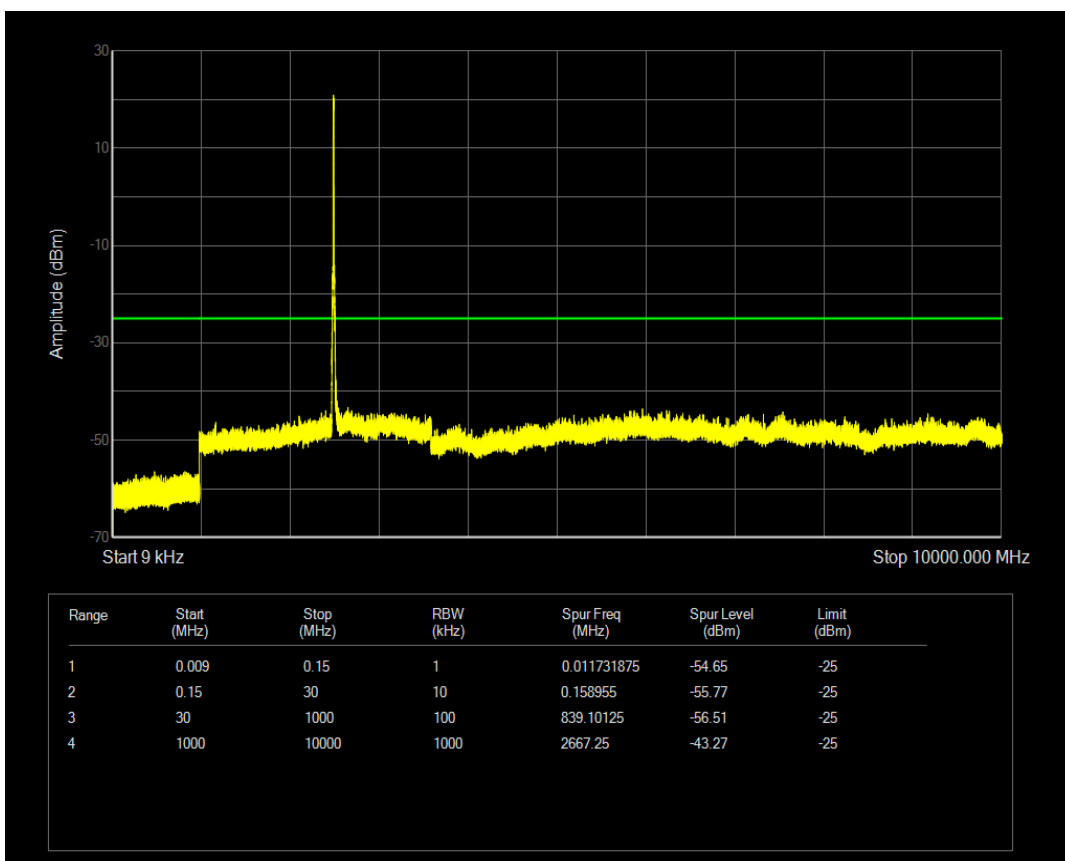

Band7 QPSK BW=10MHz Channel=20800 RB Size=50 Position=#0

Band7 QPSK BW=10MHz Channel=21400 RB Size=50 Position=#0

Band7 QPSK BW=15MHz Channel=20825 RB Size=75 Position=#0

Band7 QPSK BW=15MHz Channel=21375 RB Size=75 Position=#0

Band7 QPSK BW=20MHz Channel=20850 RB Size=100 Position=#0

Band7 QPSK BW=20MHz Channel=21350 RB Size=100 Position=#0

Band7 QAM16 BW=5MHz Channel=20775 RB Size=25 Position=#0

Band7 QAM16 BW=5MHz Channel=21425 RB Size=25 Position=#0

Band7 QAM16 BW=10MHz Channel=20800 RB Size=50 Position=#0

Band7 QAM16 BW=10MHz Channel=21400 RB Size=50 Position=#0

Band7 QAM16 BW=15MHz Channel=20825 RB Size=75 Position=#0

Band7 QAM16 BW=15MHz Channel=21375 RB Size=75 Position=#0