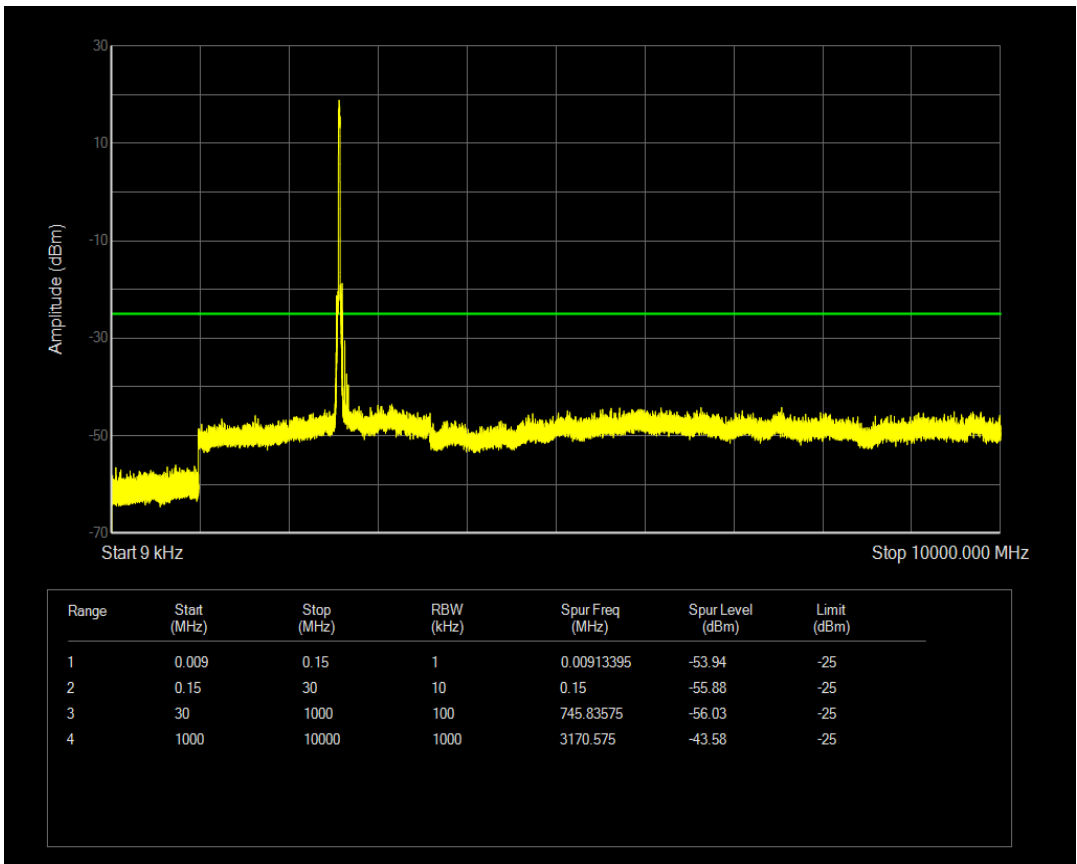

Band38 QPSK BW=15MHz Channel=37825 RB Size=75 Position=#0

Band38 QAM16 BW=15MHz Channel=37825 RB Size=75 Position=#0

Band38 QPSK BW=15MHz Channel=38175 RB Size=75 Position=#0

Band38 QAM16 BW=15MHz Channel=38175 RB Size=75 Position=#0

Band38 QPSK BW=20MHz Channel=37850 RB Size=100 Position=#0

Band38 QAM16 BW=20MHz Channel=37850 RB Size=100 Position=#0

Band38 QPSK BW=20MHz Channel=38150 RB Size=100 Position=#0

Band38 QAM16 BW=20MHz Channel=38150 RB Size= 100 Position=#0