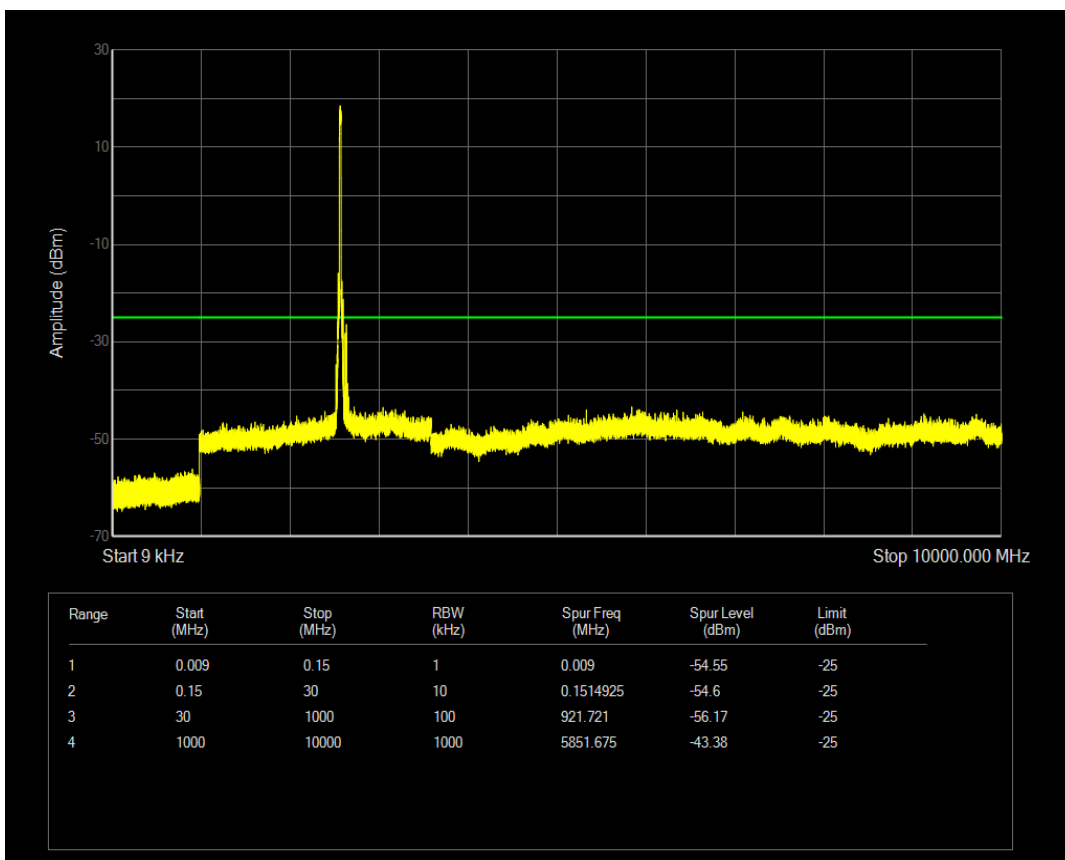

Band38 QPSK BW=15MHz Channel=37825 RB Size=75 Position=#0

Band38 QAM16 BW=15MHz Channel=37825 RB Size=75 Position=#0

Band38 QPSK BW=15MHz Channel=38175 RB Size=75 Position=#0

Band38 QAM16 BW=15MHz Channel=38175 RB Size=75 Position=#0

Band38 QPSK BW=20MHz Channel=37850 RB Size=100 Position=#0

Band38 QAM16 BW=20MHz Channel=37850 RB Size=100 Position=#0

Band38 QPSK BW=20MHz Channel=38150 RB Size=100 Position=#0

Band38 QAM16 BW=20MHz Channel=38150 RB Size= 100 Position=#0