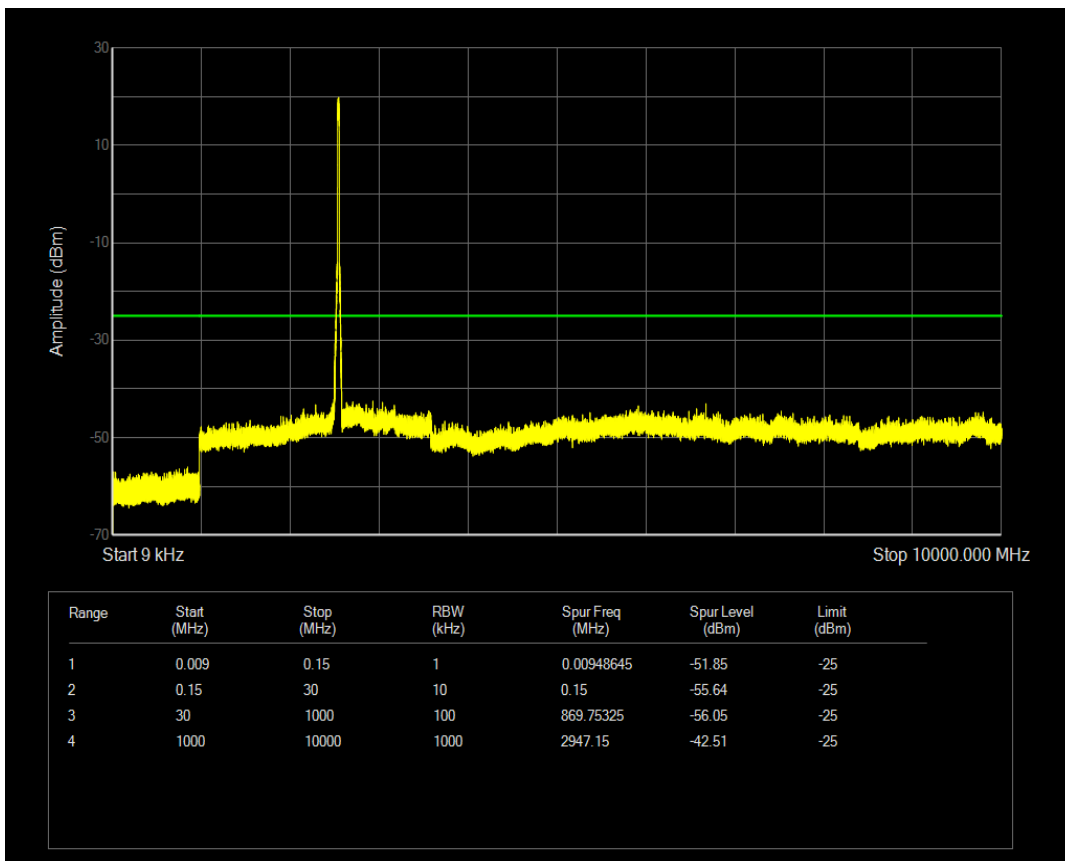

Band5 QPSK BW=10MHz Channel=20600 RB Size=50 Position=#0

Band5 QAM16 BW=10MHz Channel=20600 RB Size=50 Position=#0

Band7 QAM16 BW=5MHz Channel=20775 RB Size=25 Position=#0

Band7 QAM16 BW=5MHz Channel=21425 RB Size=25 Position=#0

Band7 QAM16 BW=10MHz Channel=20800 RB Size=50 Position=#0

Band7 QAM16 BW=10MHz Channel=21400 RB Size=50 Position=#0

Band7 QAM16 BW=15MHz Channel=20825 RB Size=75 Position=#0

Band7 QAM16 BW=15MHz Channel=21375 RB Size=75 Position=#0

Band7 QAM16 BW=20MHz Channel=20850 RB Size=100 Position=#0

Band7 QAM16 BW=20MHz Channel=21350 RB Size=100 Position=#0

Band7 QPSK BW=5MHz Channel=20775 RB Size=25 Position=#0

Band7 QPSK BW=5MHz Channel=21425 RB Size=25 Position=#0