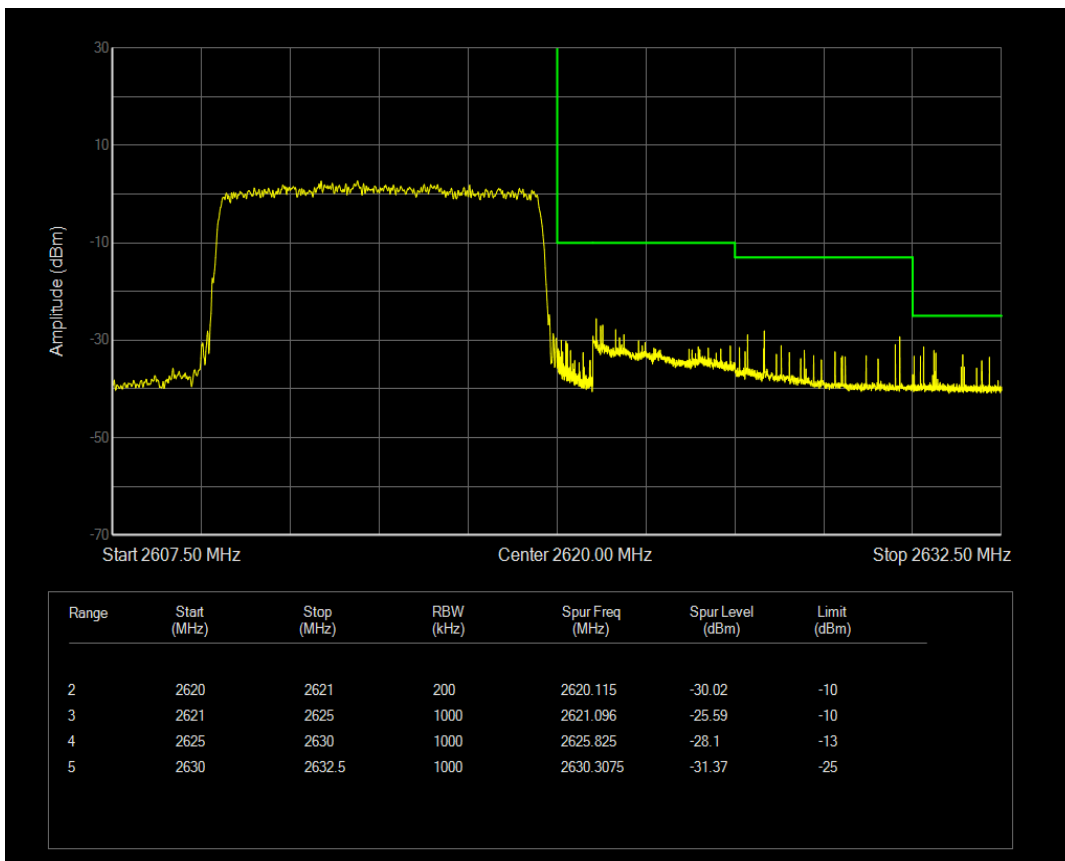

Band38 QAM16 BW=5MHz Channel=37775 RB Size=25 Position=#0

Band38 QPSK BW=5MHz Channel=38225 RB Size=25 Position=#0

Band38 QAM16 BW=5MHz Channel=38225 RB Size=25 Position=#0

Band38 QPSK BW=10MHz Channel=37800 RB Size=50 Position=#0

Band38 QAM16 BW=10MHz Channel=37800 RB Size=50 Position=#0

Band38 QPSK BW=10MHz Channel=38200 RB Size=50 Position=#0

Band38 QAM16 BW=10MHz Channel=38200 RB Size=50 Position=#0

Band38 QPSK BW=15MHz Channel=37825 RB Size=75 Position=#0