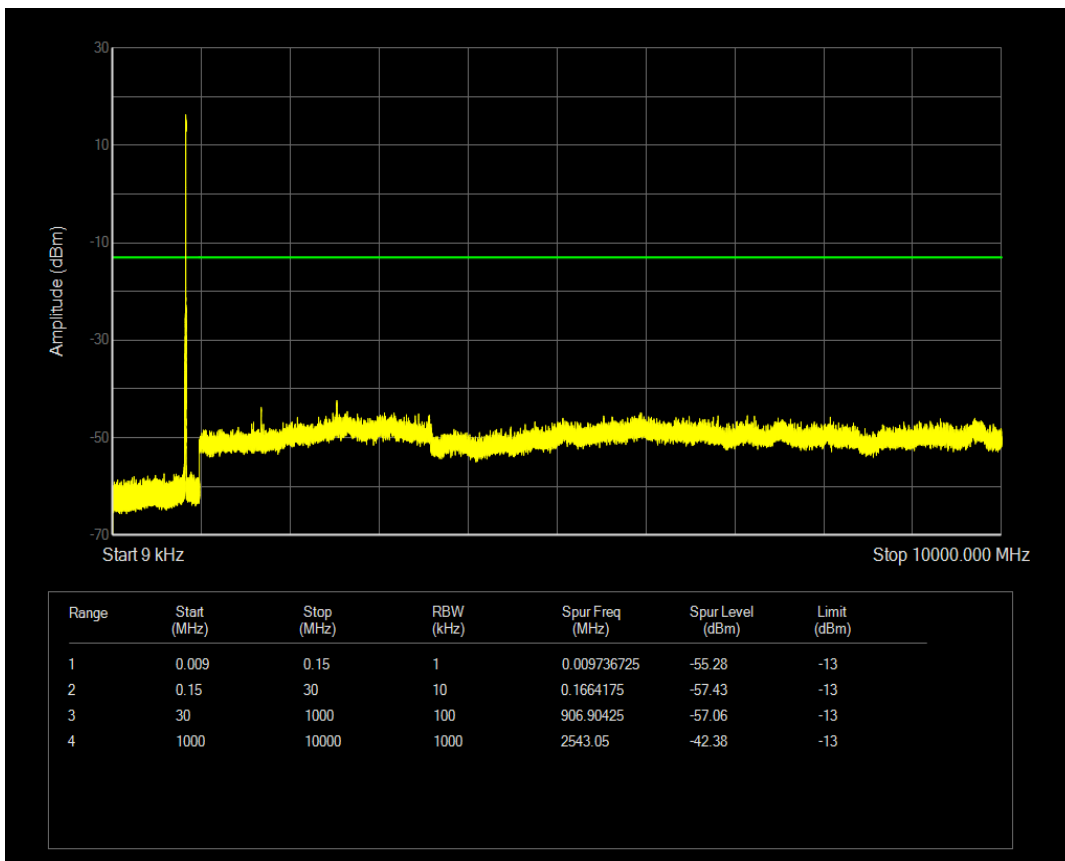

Band5 QPSK BW=1.4MHz Channel=20643 RB Size=6 Position=#0

Band5 QAM16 BW=1.4MHz Channel=20643 RB Size=6 Position=#0

Band5 QPSK BW=3MHz Channel=20415 RB Size=15 Position=#0

Band5 QAM16 BW=3MHz Channel=20415 RB Size=15 Position=#0

Band5 QPSK BW=3MHz Channel=20635 RB Size=15 Position=#0

Band5 QAM16 BW=3MHz Channel=20635 RB Size=15 Position=#0

Band5 QPSK BW=5MHz Channel=20425 RB Size=25 Position=#0

Band5 QAM16 BW=5MHz Channel=20425 RB Size=25 Position=#0