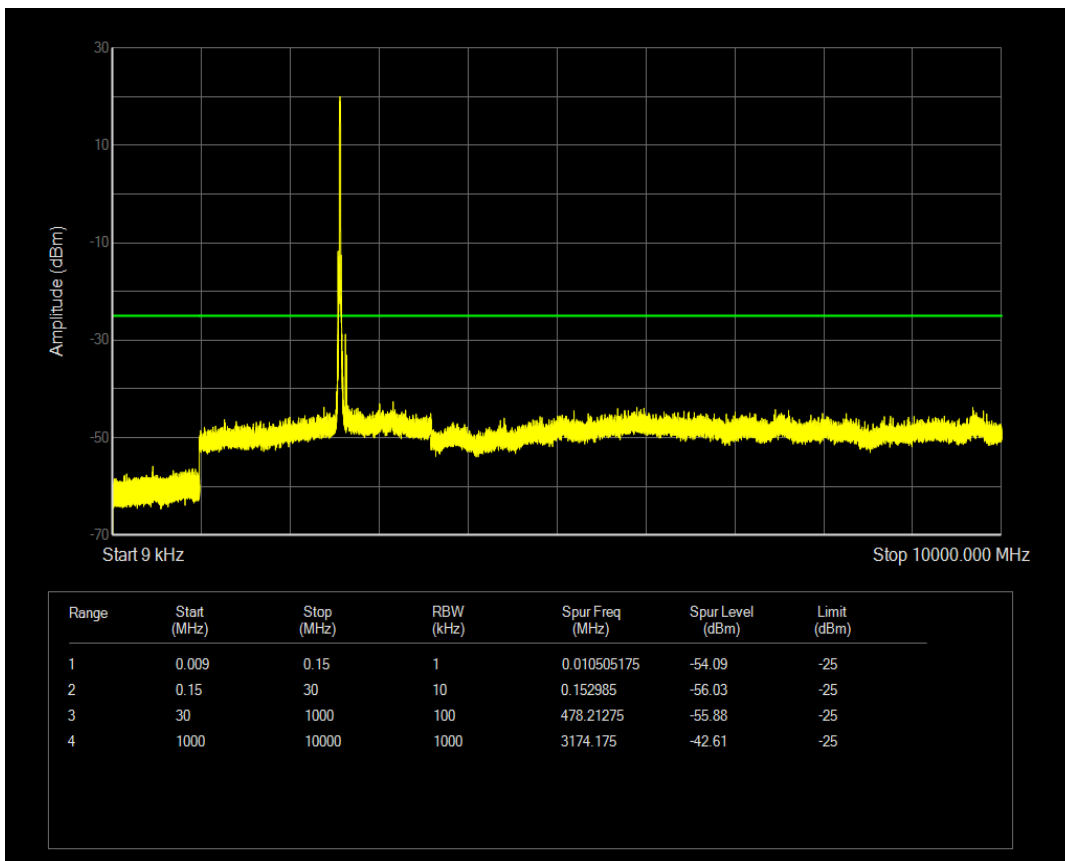

Band38 QAM16 BW=15MHz Channel=37825 RB Size=75 Position=#0