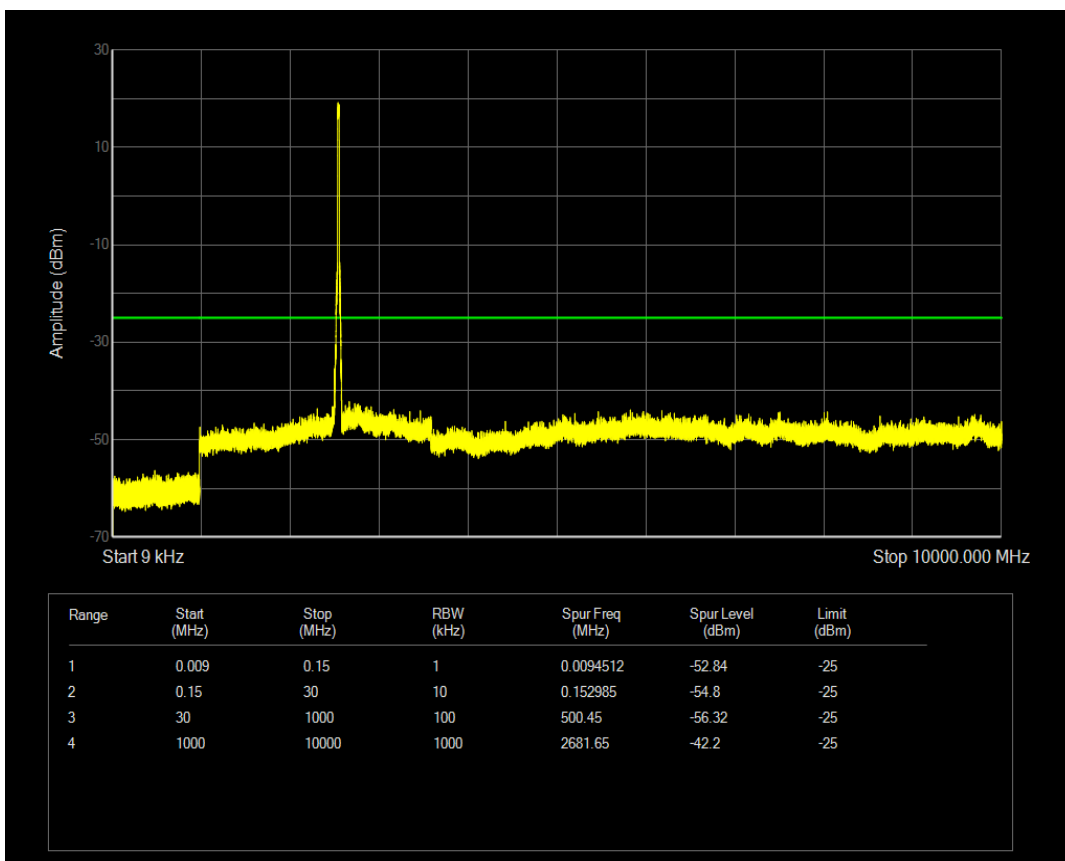

Band7 QAM16 BW=20MHz Channel=20850 RB Size=100 Position=#0

Band7 QAM16 BW=20MHz Channel=21350 RB Size=100 Position=#0

Band7 QPSK BW=5MHz Channel=20775 RB Size=25 Position=#0

Band7 QPSK BW=5MHz Channel=21425 RB Size=25 Position=#0

Band7 QPSK BW=10MHz Channel=20800 RB Size=50 Position=#0

Band7 QPSK BW=10MHz Channel=21400 RB Size=50 Position=#0

Band7 QPSK BW=15MHz Channel=20825 RB Size=75 Position=#0

Band7 QPSK BW=15MHz Channel=21375 RB Size=75 Position=#0

Band7 QPSK BW=20MHz Channel=20850 RB Size=100 Position=#0

Band7 QPSK BW=20MHz Channel=21350 RB Size=100 Position=#0

Band7 QAM16 BW=5MHz Channel=20775 RB Size=25 Position=#0

Band7 QAM16 BW=5MHz Channel=21425 RB Size=25 Position=#0