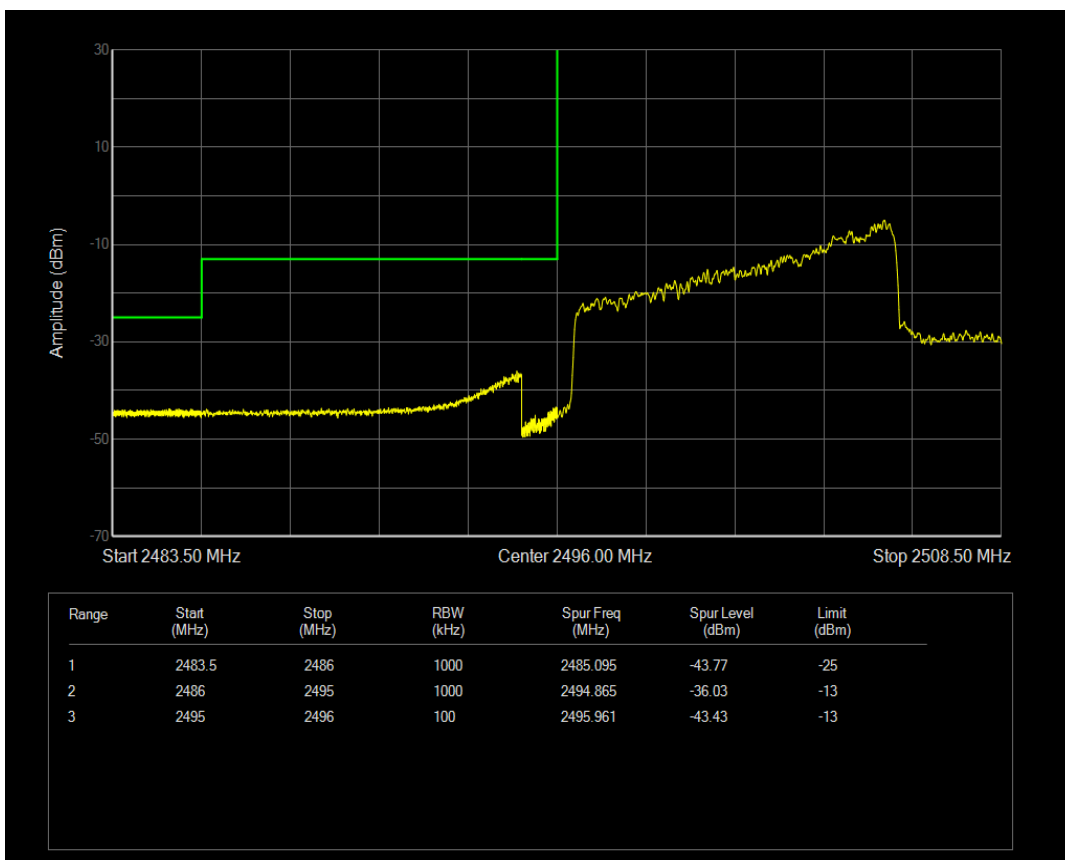

Band41 QPSK BW=10MHz Channel=39700 RB Size=50 Position=#0