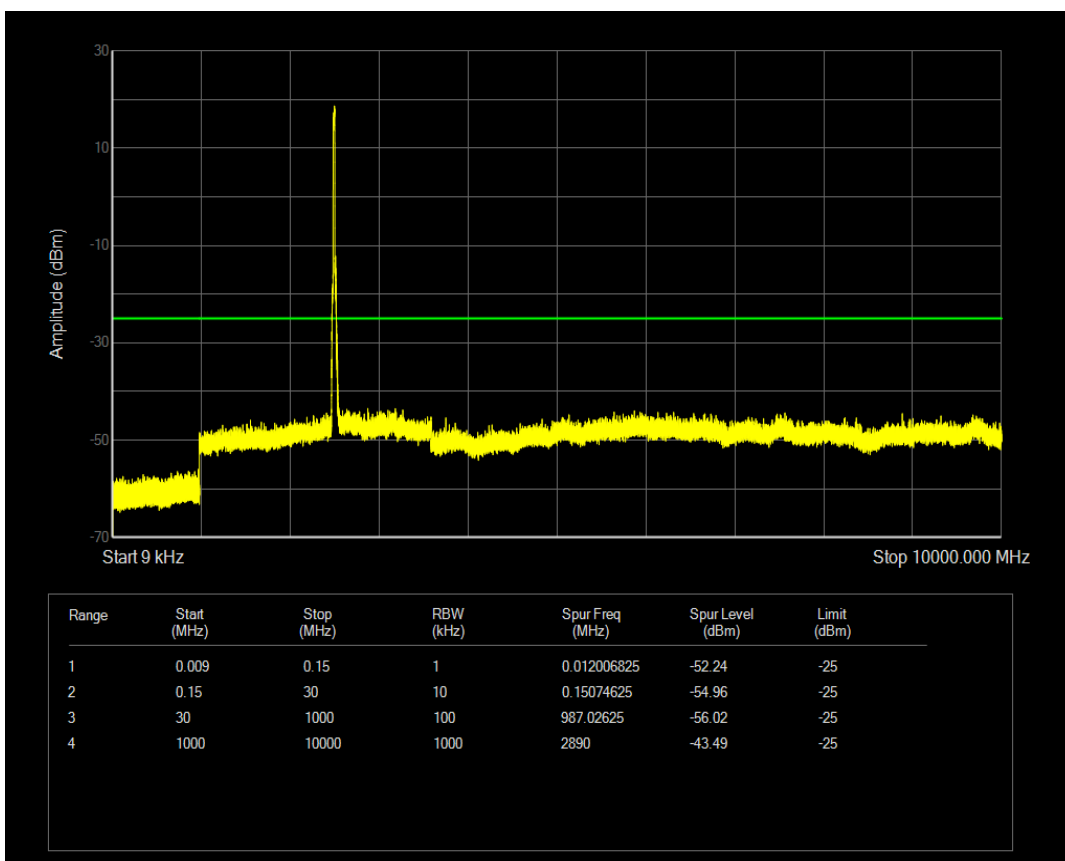

Band7 QPSK BW=20MHz Channel=20850 RB Size=100 Position=#0

Band7 QPSK BW=20MHz Channel=21350 RB Size=100 Position=#0

Band7 QAM16 BW=5MHz Channel=20775 RB Size=25 Position=#0

Band7 QAM16 BW=5MHz Channel=21425 RB Size=25 Position=#0

Band7 QAM16 BW=10MHz Channel=20800 RB Size=50 Position=#0

Band7 QAM16 BW=10MHz Channel=21400 RB Size=50 Position=#0

Band7 QAM16 BW=15MHz Channel=20825 RB Size=75 Position=#0

Band7 QAM16 BW=15MHz Channel=21375 RB Size=75 Position=#0

Band7 QAM16 BW=20MHz Channel=20850 RB Size=100 Position=#0