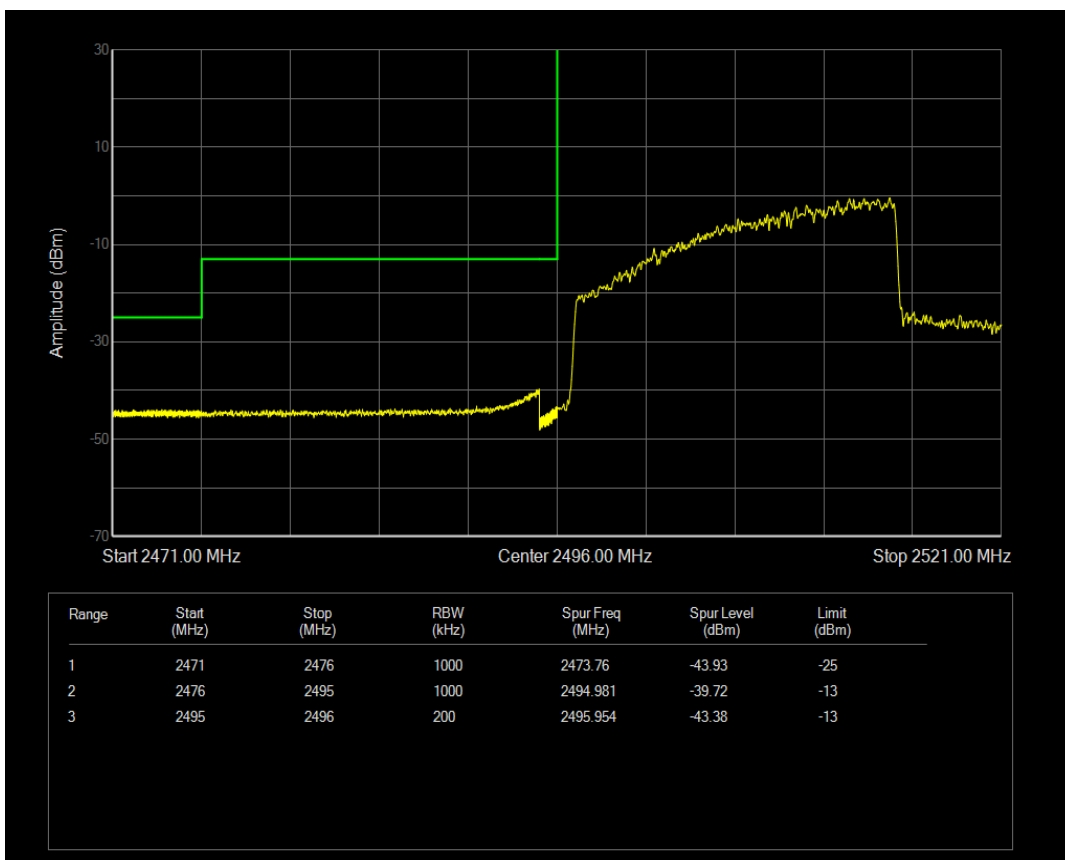

Band41 QPSK BW=20MHz Channel=39750 RB Size=100 Position=#0