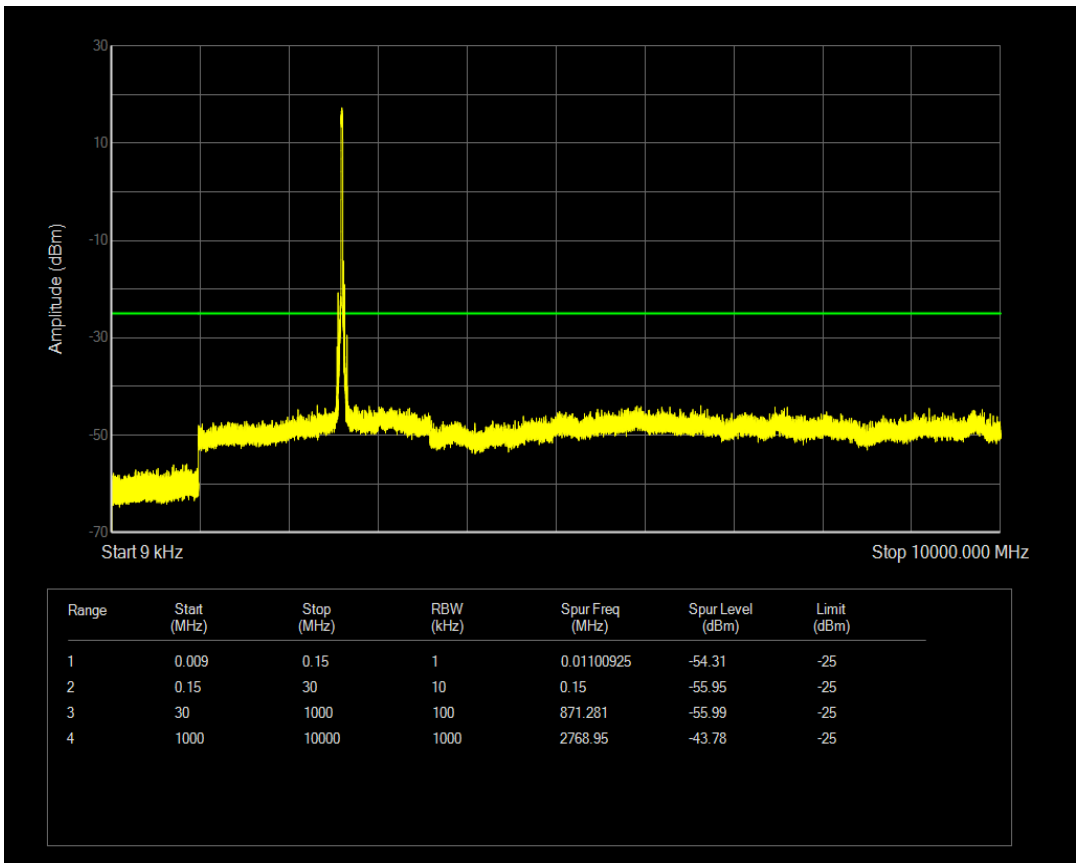

Band38 QPSK BW=15MHz Channel=37825 RB Size=75 Position=#0

Band38 QAM16 BW=15MHz Channel=37825 RB Size=75 Position=#0

Band38 QPSK BW=15MHz Channel=38175 RB Size=75 Position=#0

Band38 QAM16 BW=15MHz Channel=38175 RB Size=75 Position=#0

Band38 QPSK BW=20MHz Channel=37850 RB Size=100 Position=#0

Band38 QAM16 BW=20MHz Channel=37850 RB Size=100 Position=#0

Band38 QPSK BW=20MHz Channel=38150 RB Size=100 Position=#0

Band38 QAM16 BW=20MHz Channel=38150 RB Size= 100 Position=#0