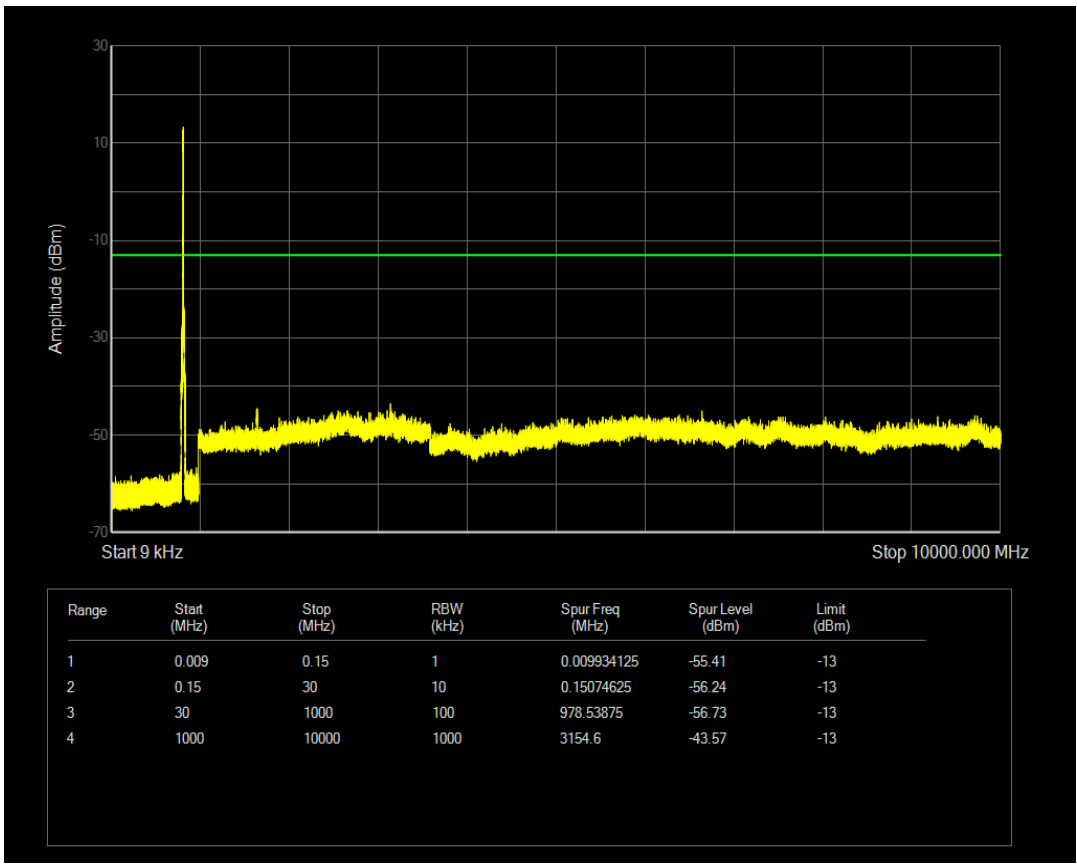

Band5 QPSK BW=3MHz Channel=20635 RB Size=15 Position=#0

Band5 QAM16 BW=3MHz Channel=20635 RB Size=15 Position=#0

Band5 QPSK BW=5MHz Channel=20425 RB Size=25 Position=#0

Band5 QAM16 BW=5MHz Channel=20425 RB Size=25 Position=#0

Band5 QPSK BW=5MHz Channel=20625 RB Size=25 Position=#0

Band5 QAM16 BW=5MHz Channel=20625 RB Size=25 Position=#0

Band5 QPSK BW=10MHz Channel=20450 RB Size=50 Position=#0

Band5 QAM16 BW=10MHz Channel=20450 RB Size=50 Position=#0