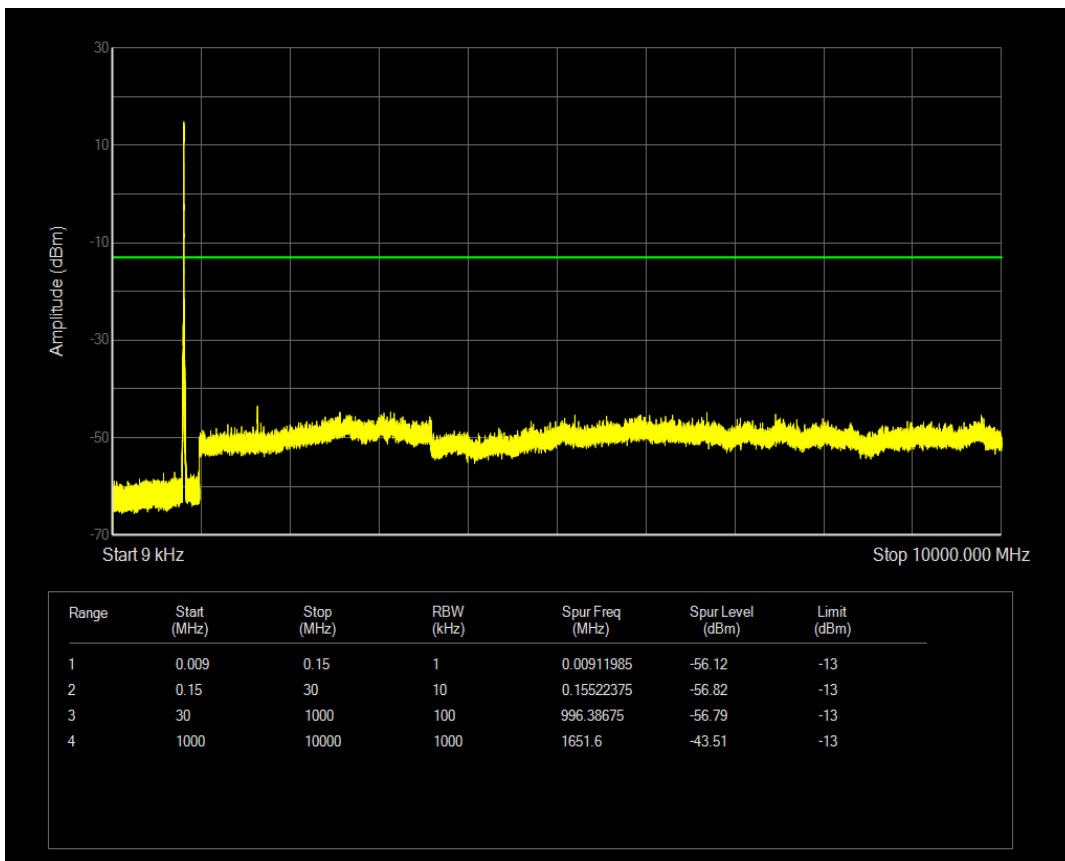

Band5 QPSK BW=3MHz Channel=20635 RB Size=15 Position=#0

Band5 QAM16 BW=3MHz Channel=20635 RB Size=15 Position=#0

Band5 QPSK BW=5MHz Channel=20425 RB Size=25 Position=#0

Band5 QAM16 BW=5MHz Channel=20425 RB Size=25 Position=#0

Band5 QPSK BW=5MHz Channel=20625 RB Size=25 Position=#0

Band5 QAM16 BW=5MHz Channel=20625 RB Size=25 Position=#0

Band5 QPSK BW=10MHz Channel=20450 RB Size=50 Position=#0

Band5 QAM16 BW=10MHz Channel=20450 RB Size=50 Position=#0