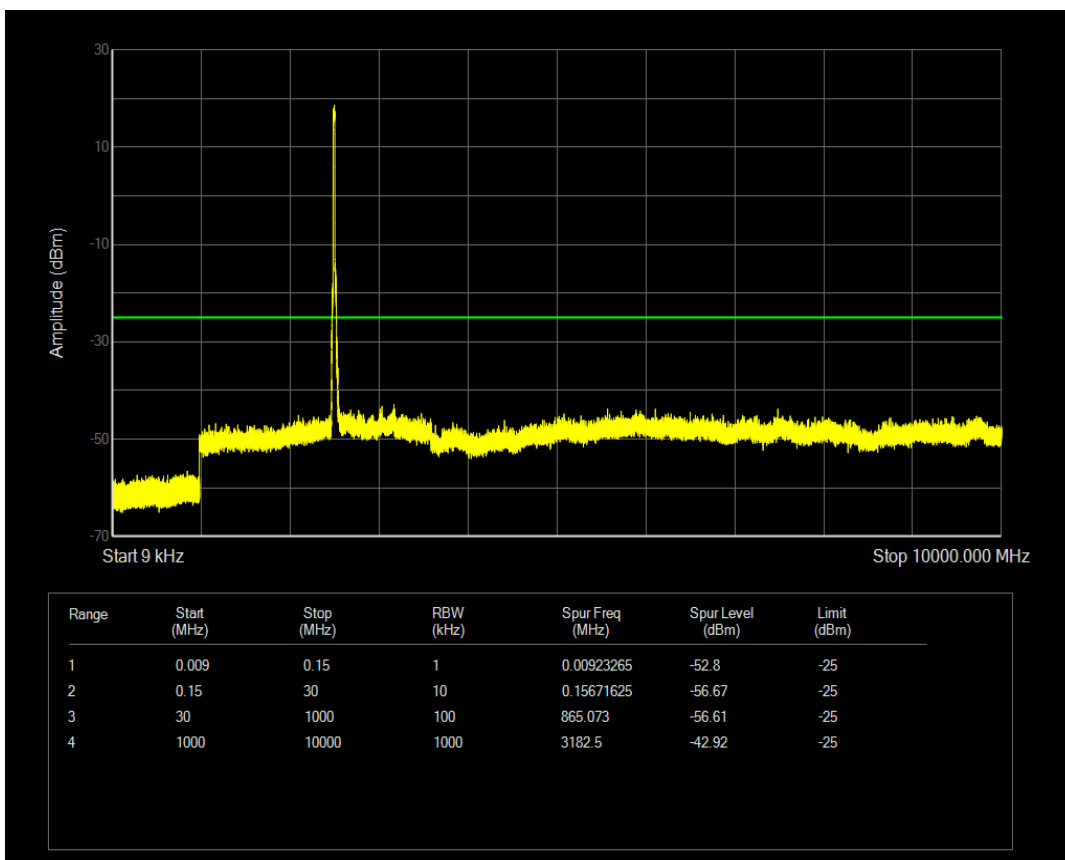

Band7 QAM16 BW=20MHz Channel=20850 RB Size=100 Position=#0

Band7 QAM16 BW=20MHz Channel=21350 RB Size=100 Position=#0

Band7 QPSK BW=5MHz Channel=20775 RB Size=25 Position=#0

Band7 QPSK BW=5MHz Channel=21425 RB Size=25 Position=#0

Band7 QPSK BW=10MHz Channel=20800 RB Size=50 Position=#0

Band7 QPSK BW=10MHz Channel=21400 RB Size=50 Position=#0

Band7 QPSK BW=15MHz Channel=20825 RB Size=75 Position=#0

Band7 QPSK BW=15MHz Channel=21375 RB Size=75 Position=#0

Band7 QPSK BW=20MHz Channel=20850 RB Size=100 Position=#0

Band7 QPSK BW=20MHz Channel=21350 RB Size=100 Position=#0

Band7 QAM16 BW=5MHz Channel=20775 RB Size=25 Position=#0

Band7 QAM16 BW=5MHz Channel=21425 RB Size=25 Position=#0