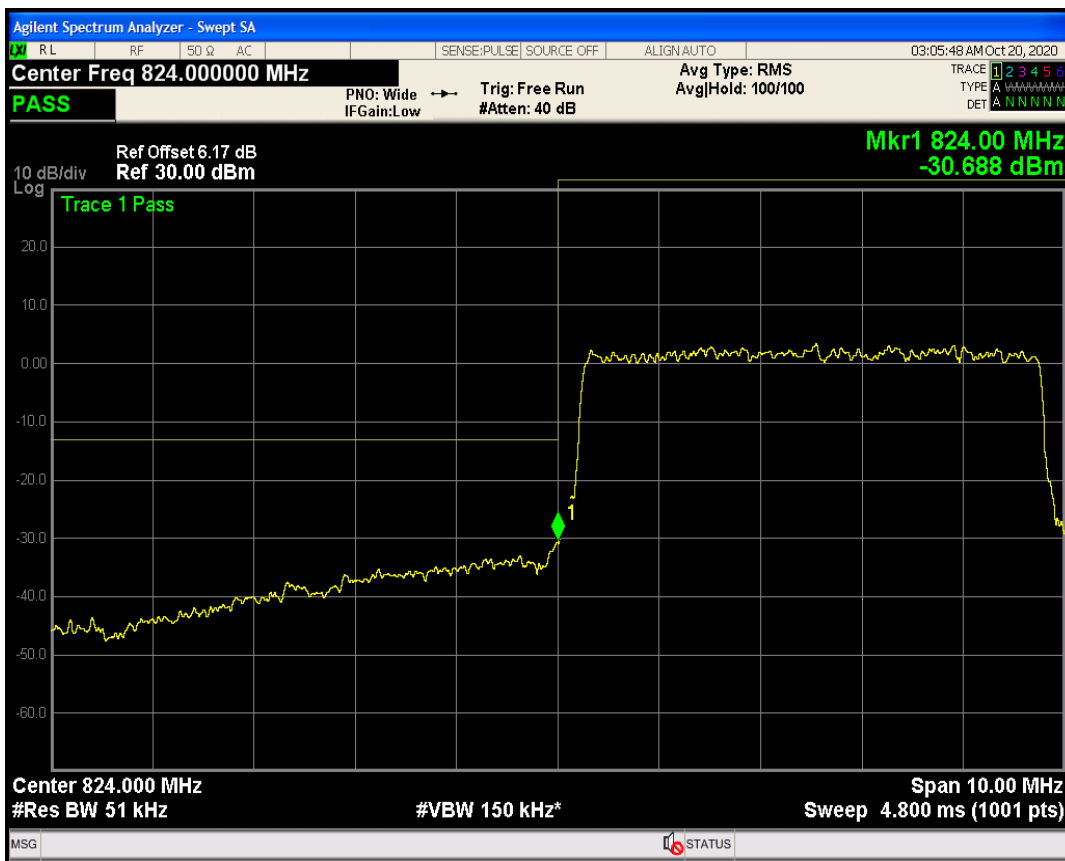

Band5 QPSK BW=3MHz Channel=20415 RB Size=15 Position=#0

Band5 QAM16 BW=3MHz Channel=20415 RB Size=15 Position=#0

Band5 QPSK BW=3MHz Channel=20635 RB Size=15 Position=#0

Band5 QAM16 BW=3MHz Channel=20635 RB Size=15 Position=#0