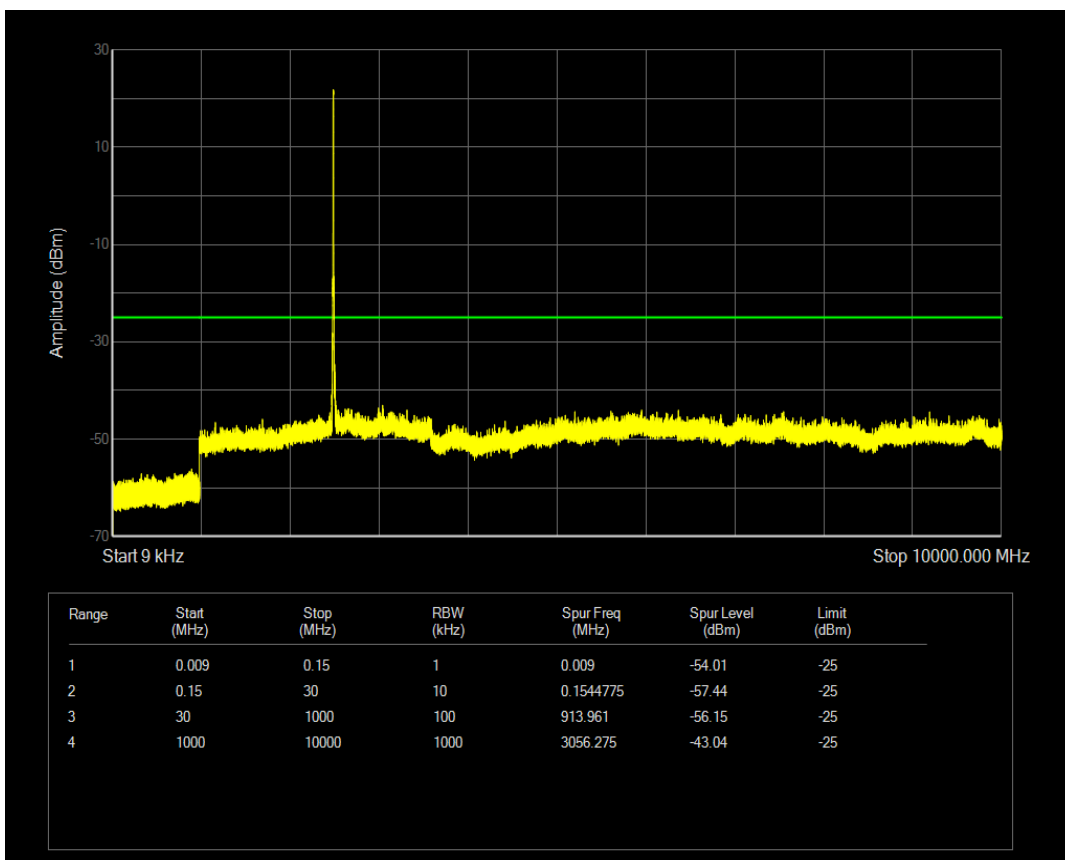

Band5 QPSK BW=10MHz Channel=20600 RB Size=50 Position=#0

Band5 QAM16 BW=10MHz Channel=20600 RB Size=50 Position=#0

Band7 QAM16 BW=5MHz Channel=20775 RB Size=25 Position=#0

Band7 QAM16 BW=5MHz Channel=21425 RB Size=25 Position=#0

Band7 QAM16 BW=10MHz Channel=20800 RB Size=50 Position=#0

Band7 QAM16 BW=10MHz Channel=21400 RB Size=50 Position=#0

Band7 QAM16 BW=15MHz Channel=20825 RB Size=75 Position=#0

Band7 QAM16 BW=15MHz Channel=21375 RB Size=75 Position=#0

Band7 QAM16 BW=20MHz Channel=20850 RB Size=100 Position=#0

Band7 QAM16 BW=20MHz Channel=21350 RB Size=100 Position=#0

Band7 QPSK BW=5MHz Channel=20775 RB Size=25 Position=#0

Band7 QPSK BW=5MHz Channel=21425 RB Size=25 Position=#0