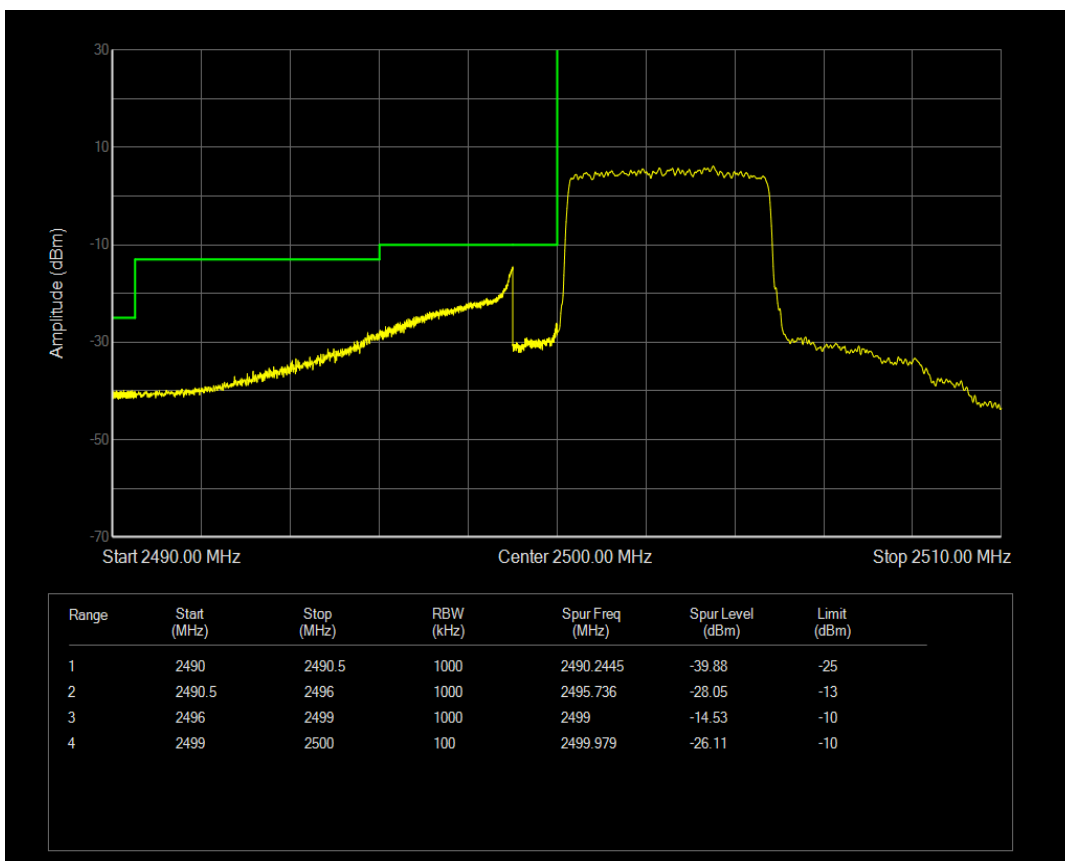

Band7 QAM16 BW=5MHz Channel=20775 RB Size=25 Position=#0