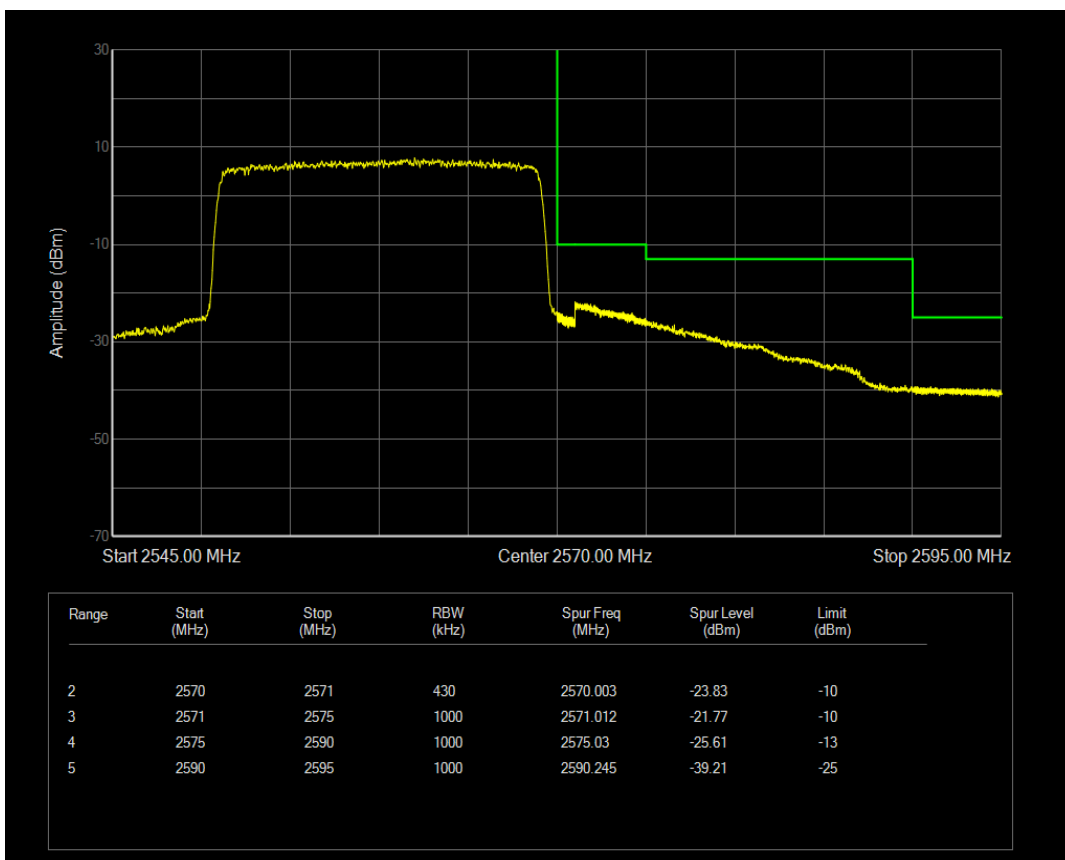

Band7 QPSK BW=20MHz Channel=21350 RB Size=100 Position=#0