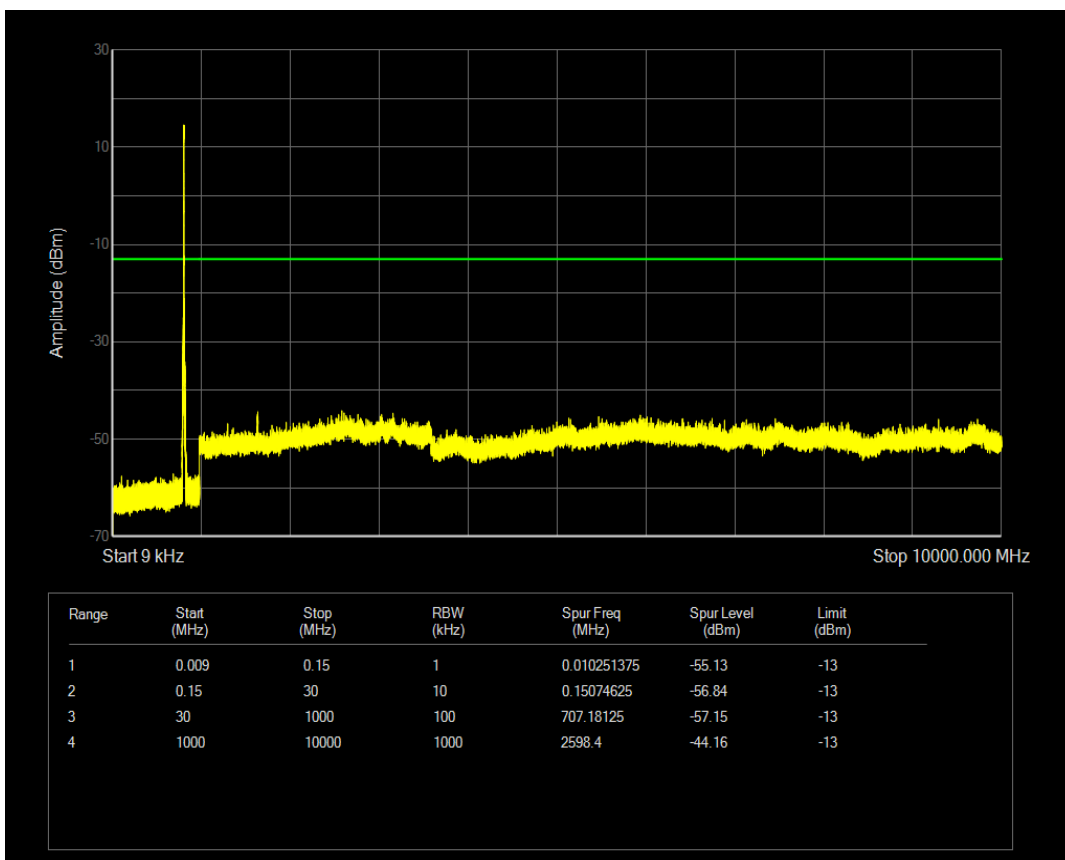

Band5 QPSK BW=5MHz Channel=20425 RB Size=25 Position=#0