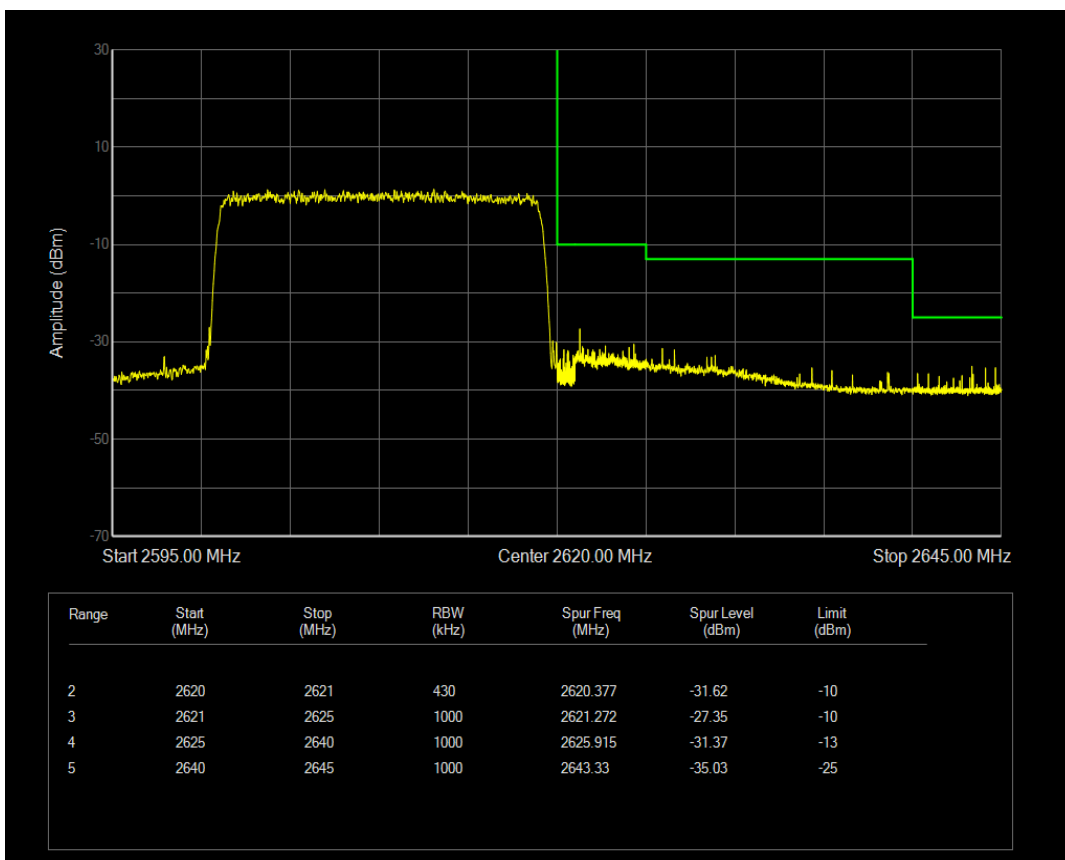

Band38 QAM16 BW=20MHz Channel=38150 RB Size=100 Position=#0