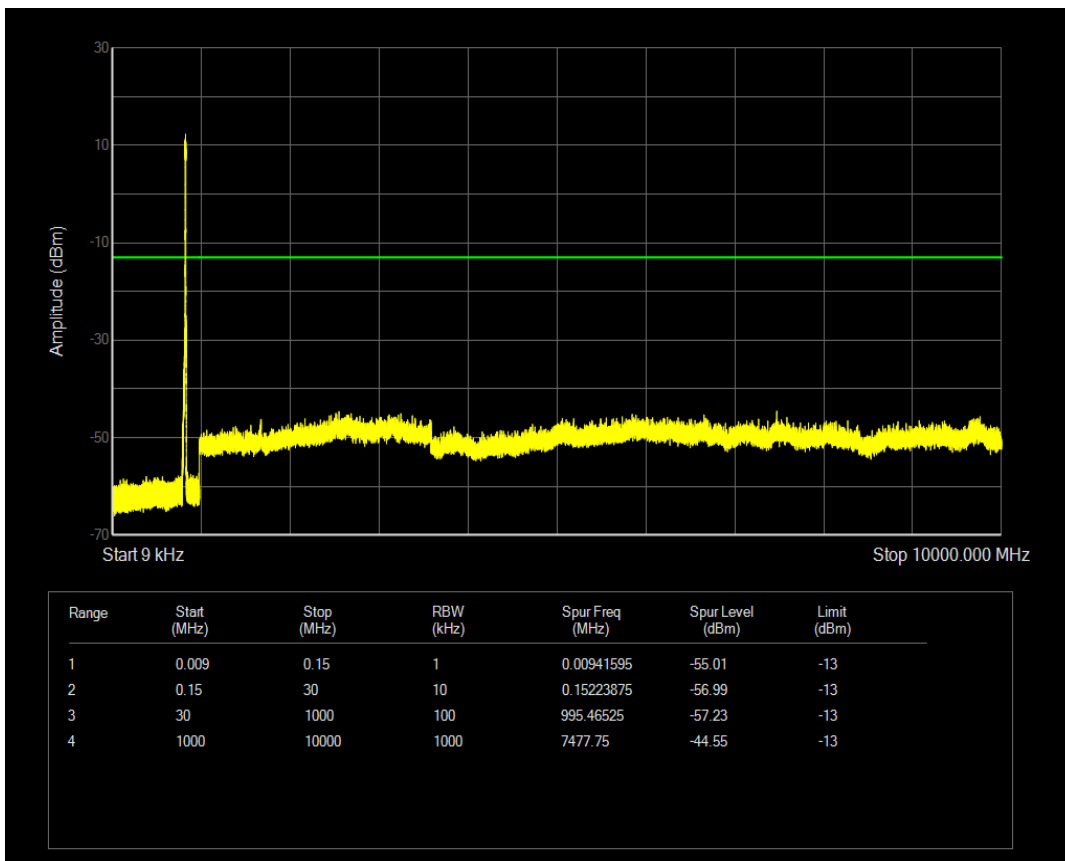

Band5 QPSK BW=5MHz Channel=20625 RB Size=25 Position=#0

Band5 QAM16 BW=5MHz Channel=20625 RB Size=25 Position=#0

Band5 QPSK BW=10MHz Channel=20450 RB Size=50 Position=#0

Band5 QAM16 BW=10MHz Channel=20450 RB Size=50 Position=#0

Band5 QPSK BW=10MHz Channel=20600 RB Size=50 Position=#0

Band5 QAM16 BW=10MHz Channel=20600 RB Size=50 Position=#0

Band7 QAM16 BW=5MHz Channel=20775 RB Size=25 Position=#0

Band7 QAM16 BW=5MHz Channel=21425 RB Size=25 Position=#0