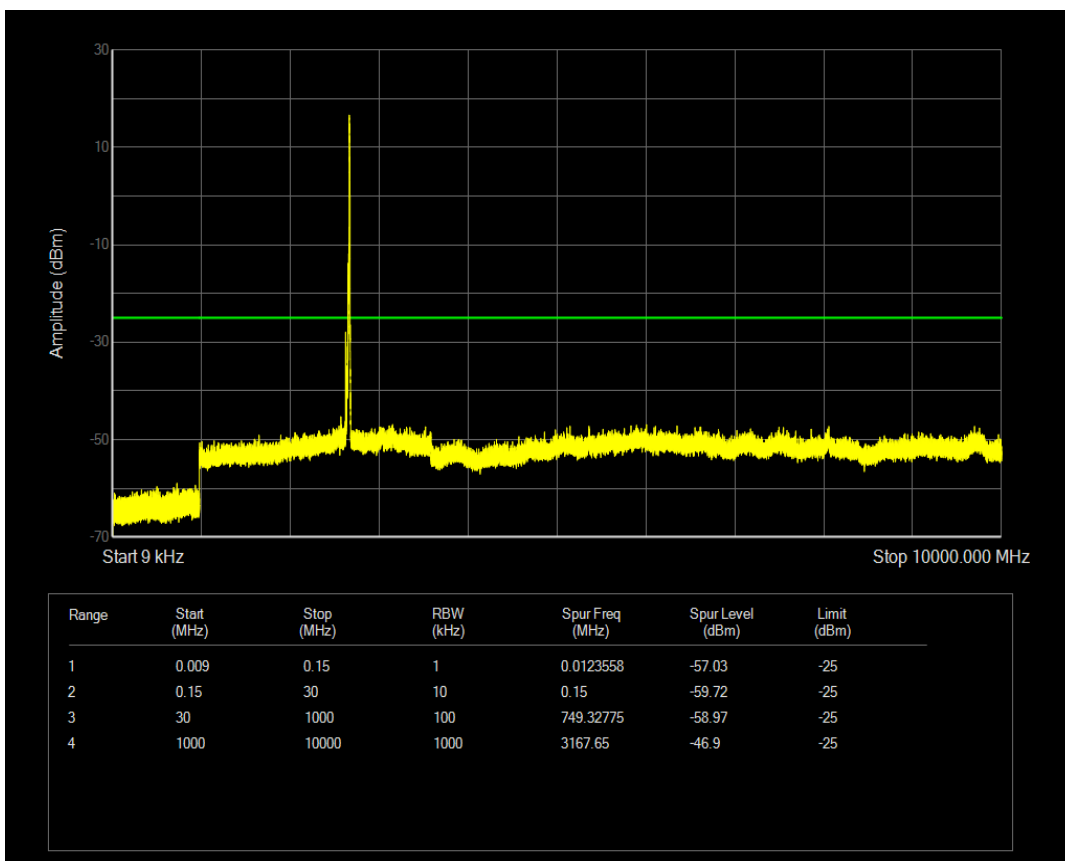

Band41 QPSK BW=10MHz Channel=41540 RB Size=50 Position=#0