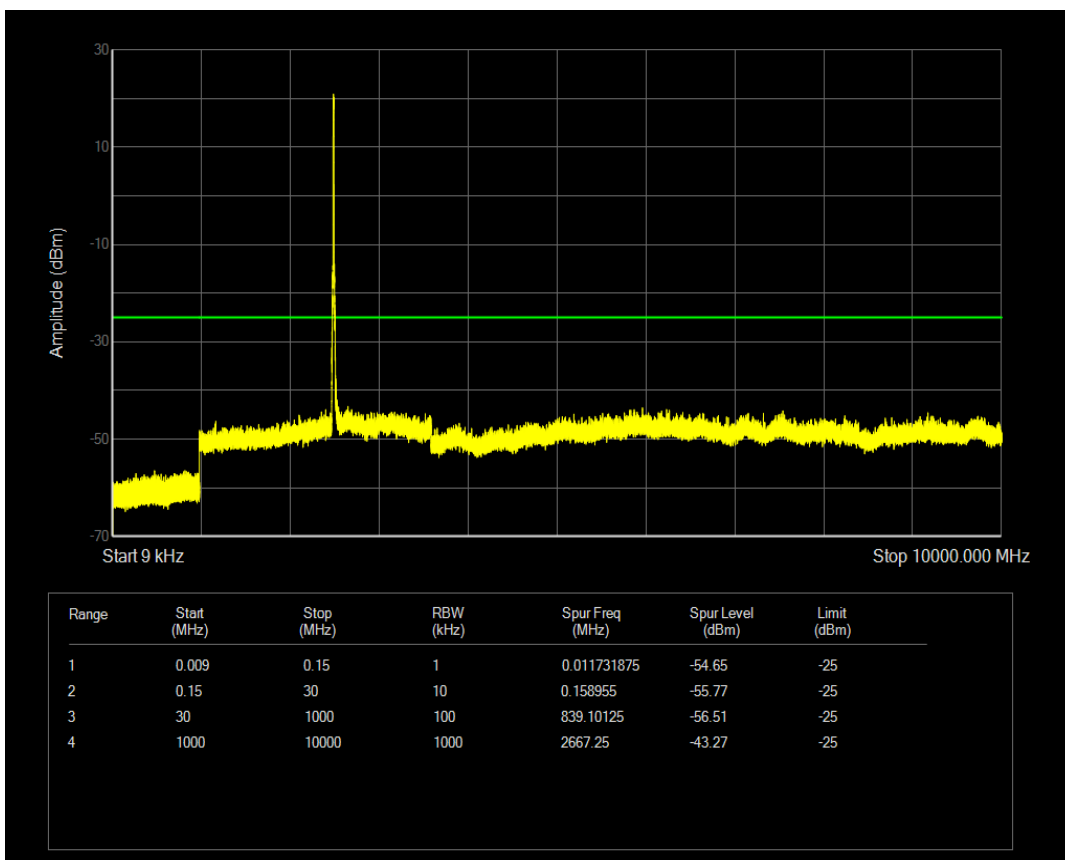

Band5 QPSK BW=5MHz Channel=20625 RB Size=25 Position=#0

Band5 QAM16 BW=5MHz Channel=20625 RB Size=25 Position=#0

Band5 QPSK BW=10MHz Channel=20450 RB Size=50 Position=#0

Band5 QAM16 BW=10MHz Channel=20450 RB Size=50 Position=#0

Band5 QPSK BW=10MHz Channel=20600 RB Size=50 Position=#0

Band5 QAM16 BW=10MHz Channel=20600 RB Size=50 Position=#0

Band7 QAM16 BW=5MHz Channel=20775 RB Size=25 Position=#0

Band7 QAM16 BW=5MHz Channel=21425 RB Size=25 Position=#0

Band7 QAM16 BW=10MHz Channel=20800 RB Size=50 Position=#0

Band7 QAM16 BW=10MHz Channel=21400 RB Size=50 Position=#0

Band7 QAM16 BW=15MHz Channel=20825 RB Size=75 Position=#0

Band7 QAM16 BW=15MHz Channel=21375 RB Size=75 Position=#0