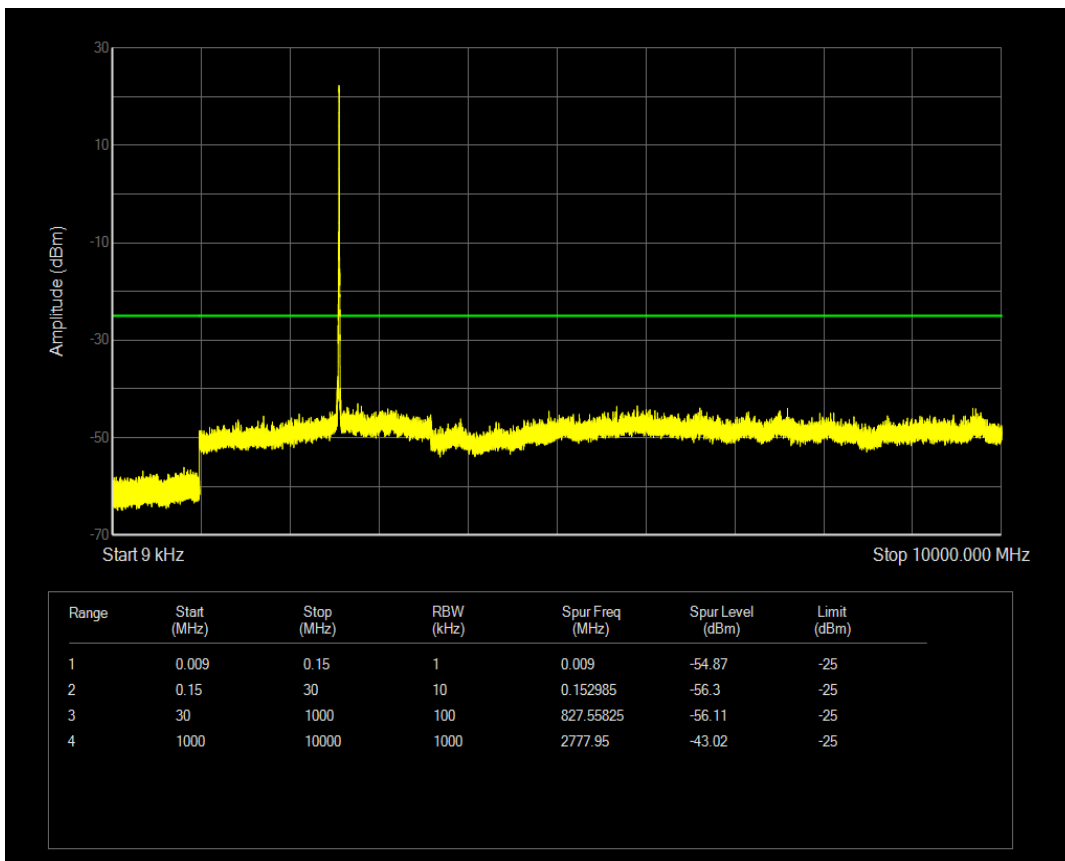

Band7 QAM16 BW=20MHz Channel=20850 RB Size=100 Position=#0

Band7 QAM16 BW=20MHz Channel=21350 RB Size=100 Position=#0

Band7 QPSK BW=5MHz Channel=20775 RB Size=25 Position=#0

Band7 QPSK BW=5MHz Channel=21425 RB Size=25 Position=#0

Band7 QPSK BW=10MHz Channel=20800 RB Size=50 Position=#0

Band7 QPSK BW=10MHz Channel=21400 RB Size=50 Position=#0

Band7 QPSK BW=15MHz Channel=20825 RB Size=75 Position=#0

Band7 QPSK BW=15MHz Channel=21375 RB Size=75 Position=#0