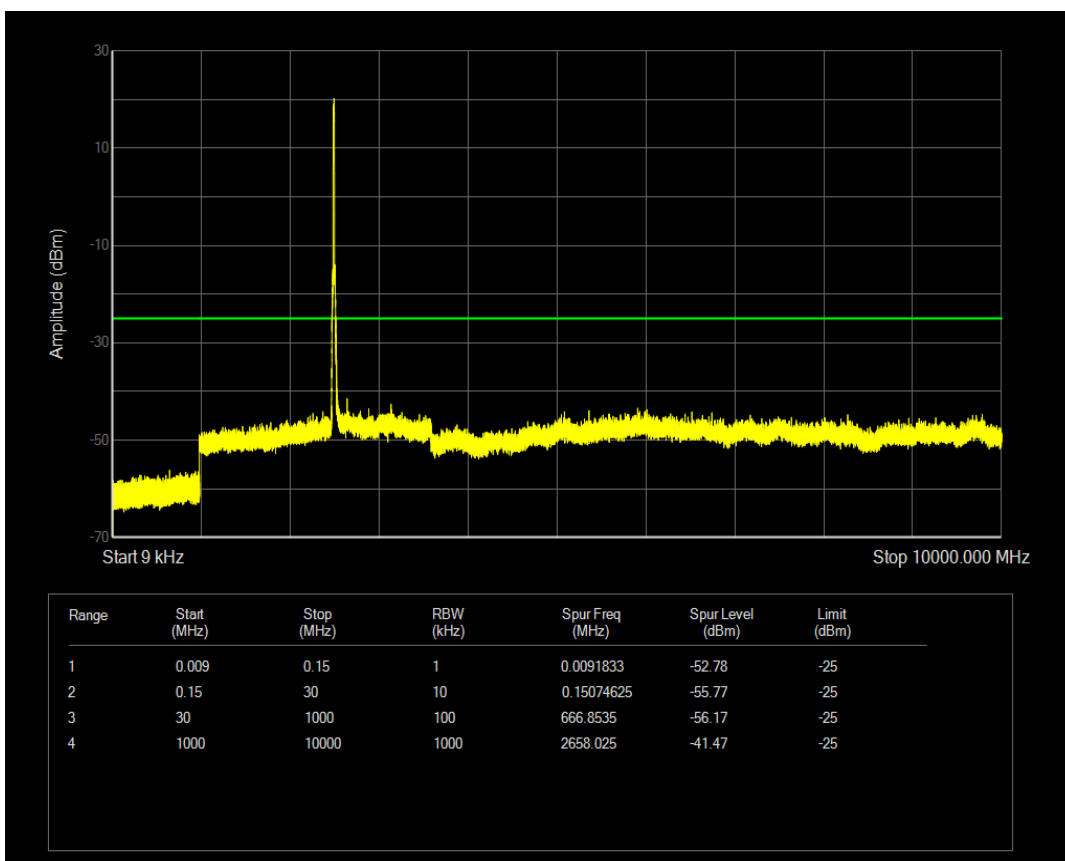

Band7 QPSK BW=10MHz Channel=20800 RB Size=50 Position=#0

Band7 QPSK BW=10MHz Channel=21400 RB Size=50 Position=#0

Band7 QPSK BW=15MHz Channel=20825 RB Size=75 Position=#0

Band7 QPSK BW=15MHz Channel=21375 RB Size=75 Position=#0

Band7 QPSK BW=20MHz Channel=20850 RB Size=100 Position=#0

Band7 QPSK BW=20MHz Channel=21350 RB Size=100 Position=#0

Band7 QAM16 BW=5MHz Channel=20775 RB Size=25 Position=#0

Band7 QAM16 BW=5MHz Channel=21425 RB Size=25 Position=#0

Band7 QAM16 BW=10MHz Channel=20800 RB Size=50 Position=#0

Band7 QAM16 BW=10MHz Channel=21400 RB Size=50 Position=#0

Band7 QAM16 BW=15MHz Channel=20825 RB Size=75 Position=#0

Band7 QAM16 BW=15MHz Channel=21375 RB Size=75 Position=#0