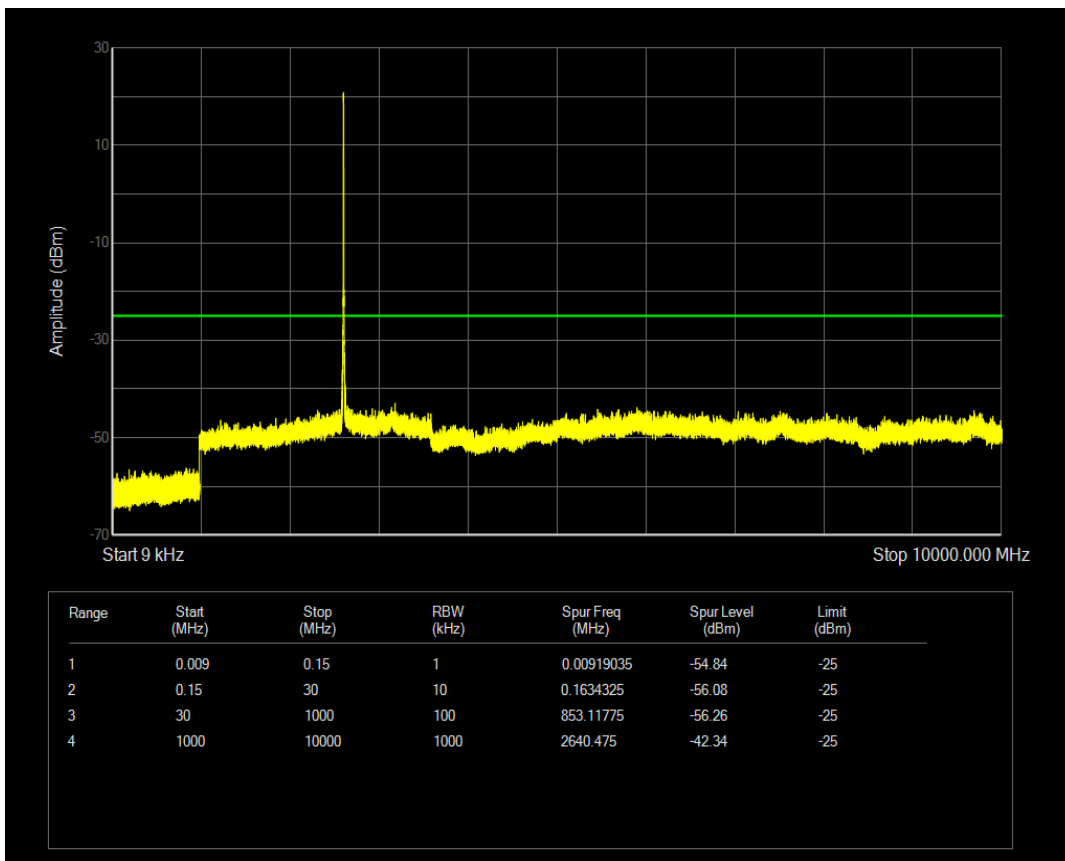

Band38 QPSK BW=5MHz Channel=37775 RB Size=25 Position=#0

Band38 QAM16 BW=5MHz Channel=37775 RB Size=25 Position=#0

Band38 QPSK BW=5MHz Channel=38225 RB Size=25 Position=#0

Band38 QAM16 BW=5MHz Channel=38225 RB Size=25 Position=#0

Band38 QPSK BW=10MHz Channel=37800 RB Size=50 Position=#0

Band38 QAM16 BW=10MHz Channel=37800 RB Size=50 Position=#0

Band38 QPSK BW=10MHz Channel=38200 RB Size=50 Position=#0

Band38 QAM16 BW=10MHz Channel=38200 RB Size=50 Position=#0