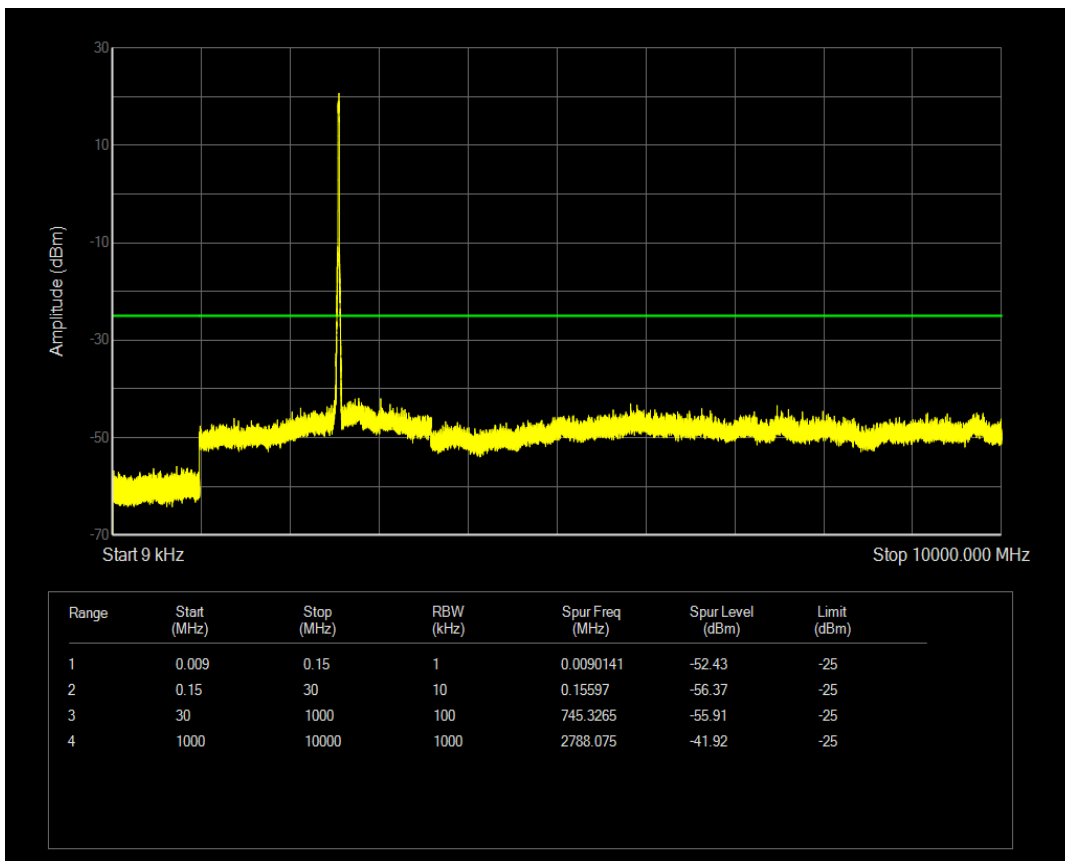

Band5 QPSK BW=10MHz Channel=20600 RB Size=50 Position=#0

Band5 QAM16 BW=10MHz Channel=20600 RB Size=50 Position=#0

Band7 QAM16 BW=5MHz Channel=20775 RB Size=25 Position=#0

Band7 QAM16 BW=5MHz Channel=21425 RB Size=25 Position=#0

Band7 QAM16 BW=10MHz Channel=20800 RB Size=50 Position=#0

Band7 QAM16 BW=10MHz Channel=21400 RB Size=50 Position=#0

Band7 QAM16 BW=15MHz Channel=20825 RB Size=75 Position=#0

Band7 QAM16 BW=15MHz Channel=21375 RB Size=75 Position=#0

Band7 QAM16 BW=20MHz Channel=20850 RB Size=100 Position=#0

Band7 QAM16 BW=20MHz Channel=21350 RB Size=100 Position=#0

Band7 QPSK BW=5MHz Channel=20775 RB Size=25 Position=#0

Band7 QPSK BW=5MHz Channel=21425 RB Size=25 Position=#0