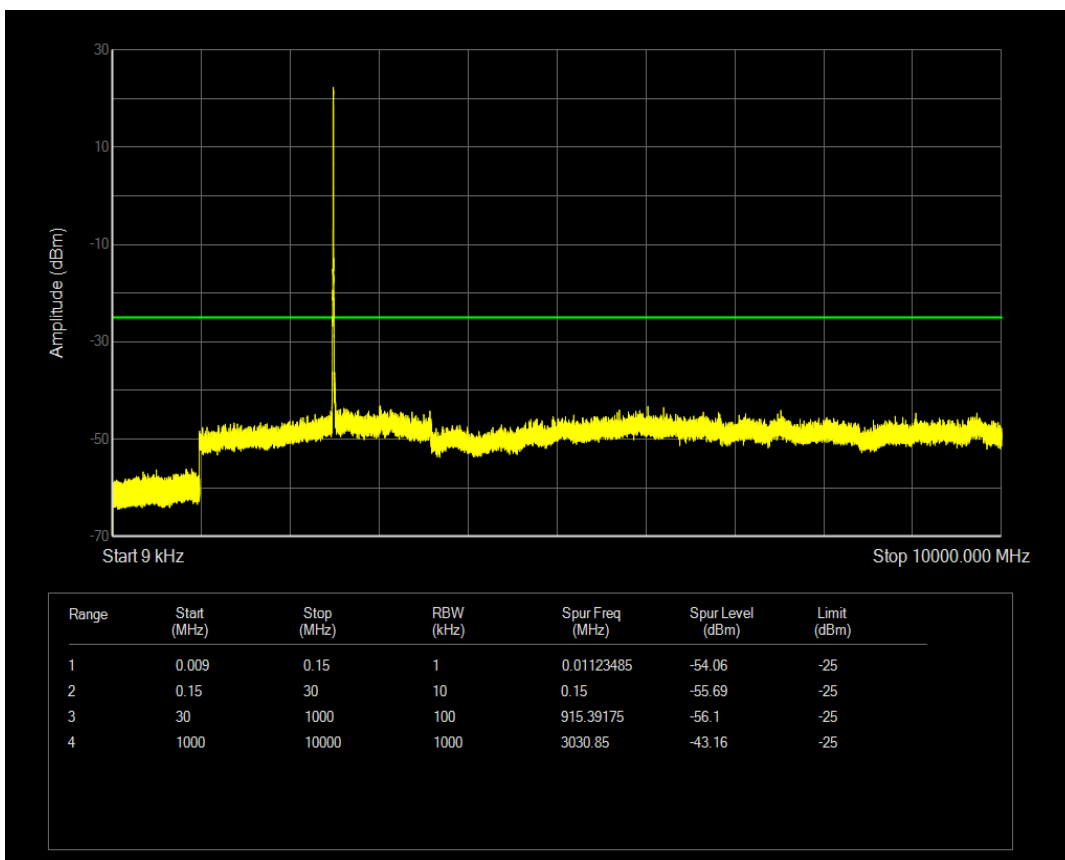

Band5 QPSK BW=5MHz Channel=20625 RB Size=25 Position=#0

Band5 QAM16 BW=5MHz Channel=20625 RB Size=25 Position=#0

Band5 QPSK BW=10MHz Channel=20450 RB Size=50 Position=#0

Band5 QAM16 BW=10MHz Channel=20450 RB Size=50 Position=#0

Band5 QPSK BW=10MHz Channel=20600 RB Size=50 Position=#0

Band5 QAM16 BW=10MHz Channel=20600 RB Size=50 Position=#0

Band7 QAM16 BW=5MHz Channel=20775 RB Size=25 Position=#0

Band7 QAM16 BW=5MHz Channel=21425 RB Size=25 Position=#0