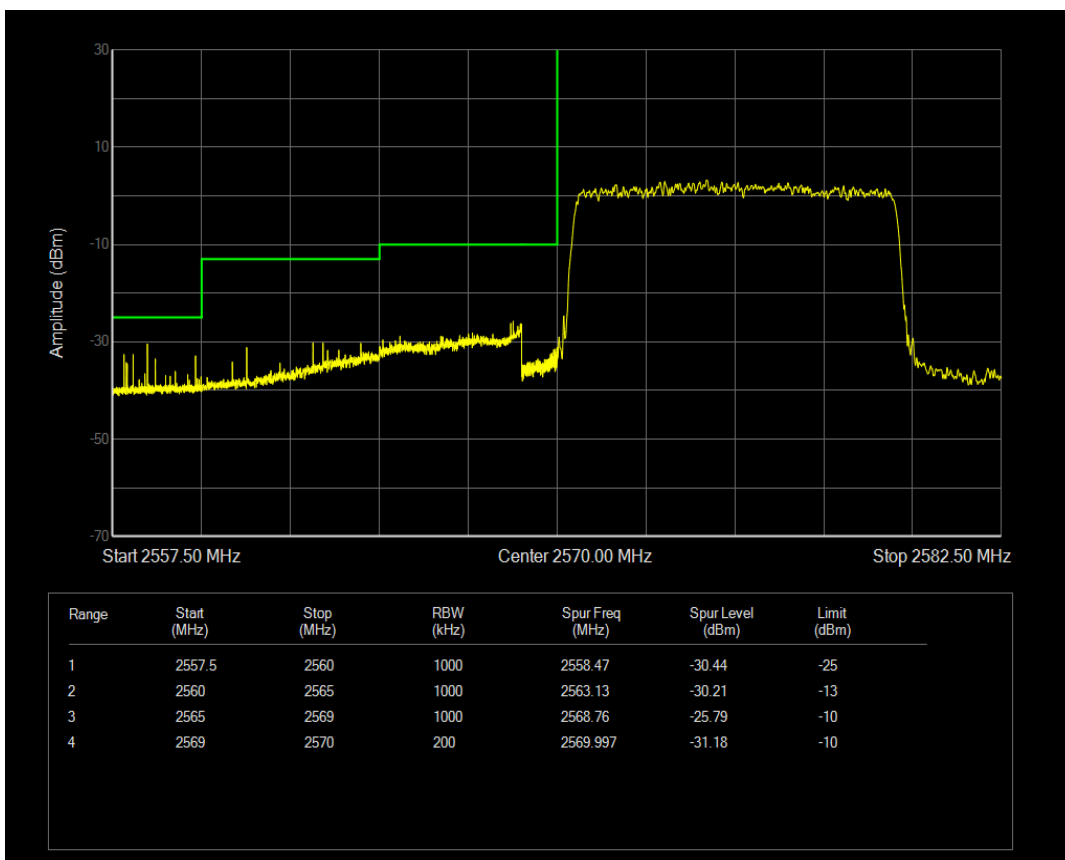

Band38 QAM16 BW=5MHz Channel=37775 RB Size=25 Position=#0

Band38 QPSK BW=5MHz Channel=38225 RB Size=25 Position=#0

Band38 QAM16 BW=5MHz Channel=38225 RB Size=25 Position=#0

Band38 QPSK BW=10MHz Channel=37800 RB Size=50 Position=#0

Band38 QAM16 BW=10MHz Channel=37800 RB Size=50 Position=#0

Band38 QPSK BW=10MHz Channel=38200 RB Size=50 Position=#0

Band38 QAM16 BW=10MHz Channel=38200 RB Size=50 Position=#0

Band38 QPSK BW=15MHz Channel=37825 RB Size=75 Position=#0