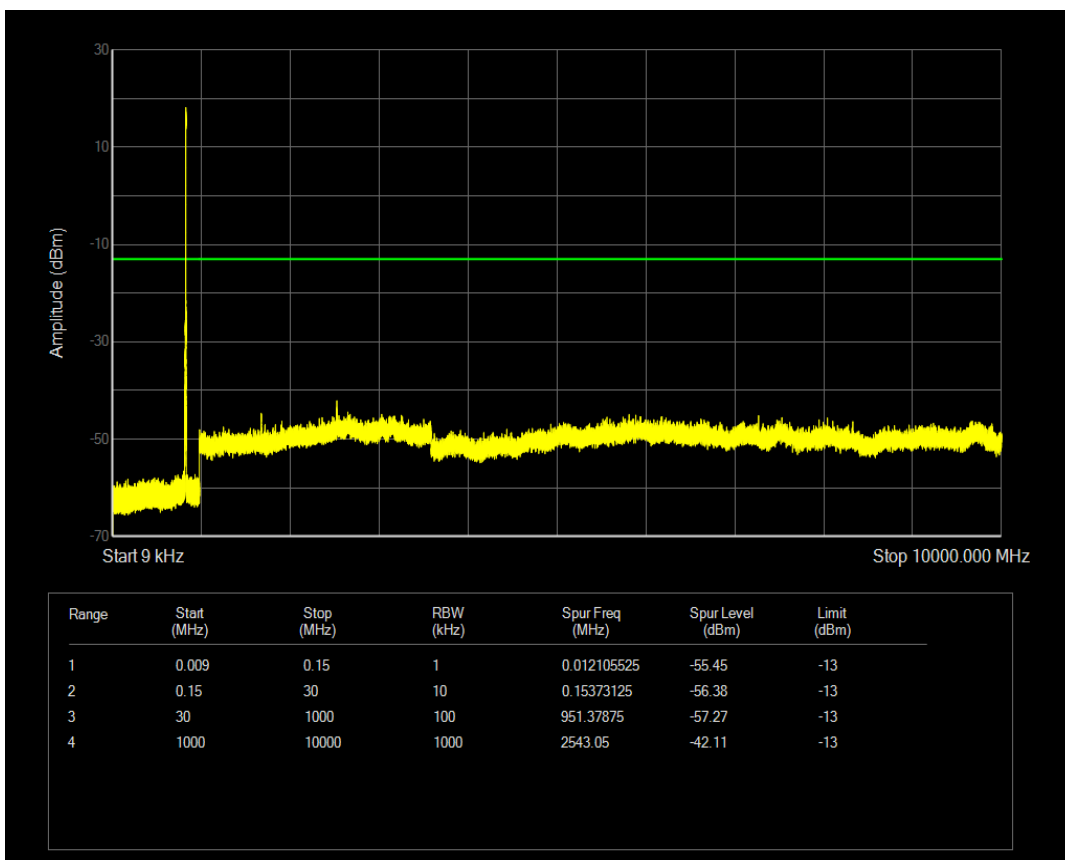

Band5 QPSK BW=1.4MHz Channel=20643 RB Size=6 Position=#0

Band5 QAM16 BW=1.4MHz Channel=20643 RB Size=6 Position=#0

Band5 QPSK BW=3MHz Channel=20415 RB Size=15 Position=#0

Band5 QAM16 BW=3MHz Channel=20415 RB Size=15 Position=#0

Band5 QPSK BW=3MHz Channel=20635 RB Size=15 Position=#0

Band5 QAM16 BW=3MHz Channel=20635 RB Size=15 Position=#0

Band5 QPSK BW=5MHz Channel=20425 RB Size=25 Position=#0

Band5 QAM16 BW=5MHz Channel=20425 RB Size=25 Position=#0