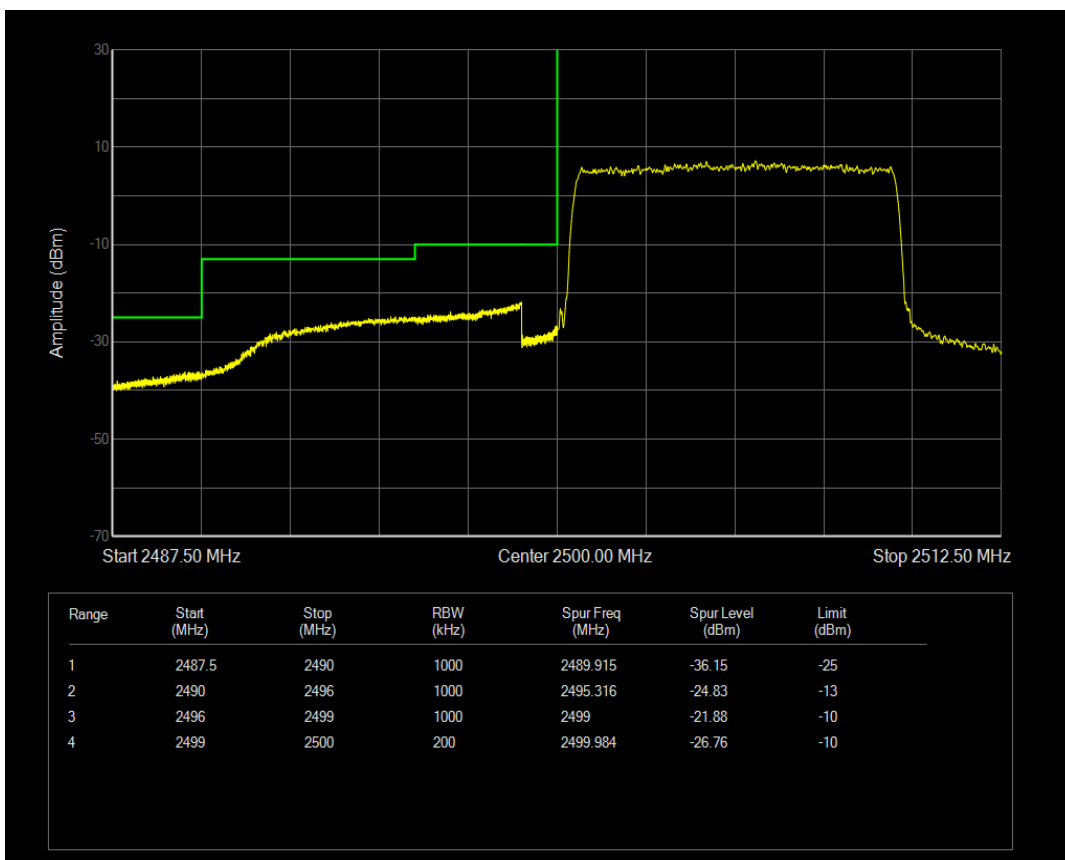

Band7 QPSK BW=10MHz Channel=20800 RB Size=50 Position=#0