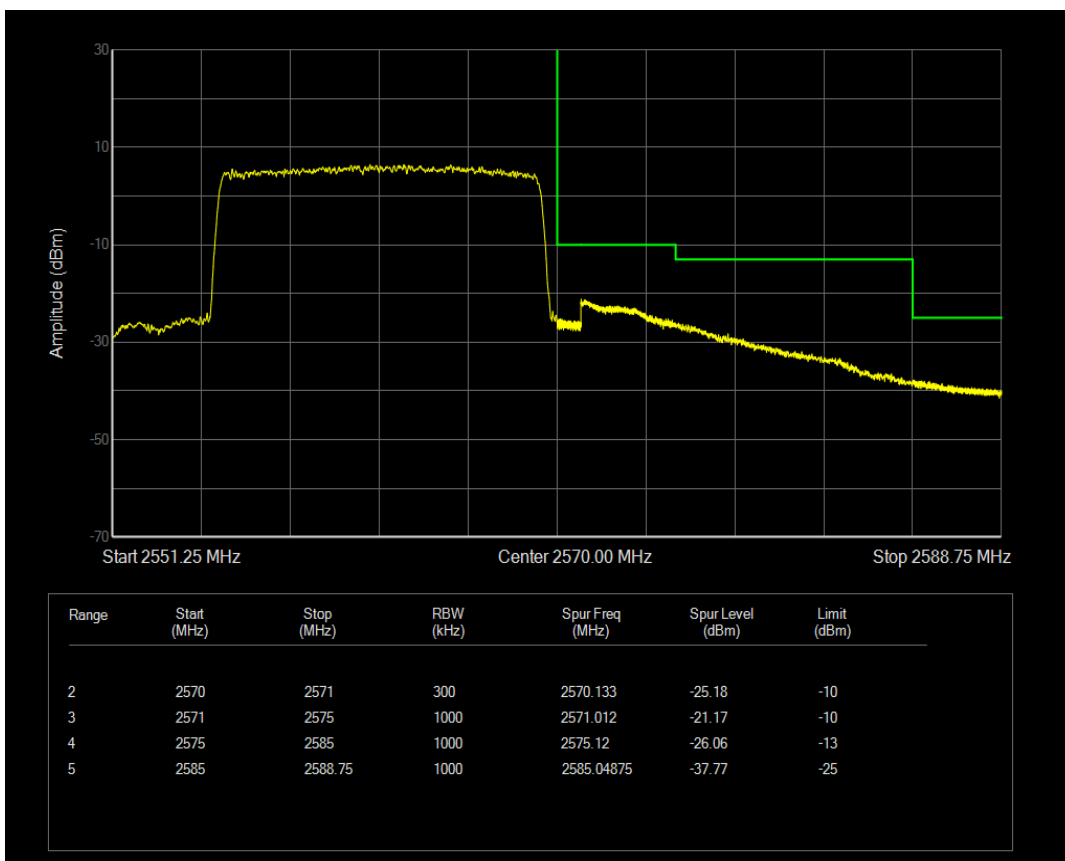

Band7 QPSK BW=15MHz Channel=20825 RB Size=75 Position=#0

Band7 QAM16 BW=15MHz Channel=20825 RB Size=75 Position=#0

Band7 QPSK BW=15MHz Channel=21375 RB Size=75 Position=#0

Band7 QAM16 BW=15MHz Channel=21375 RB Size=75 Position=#0