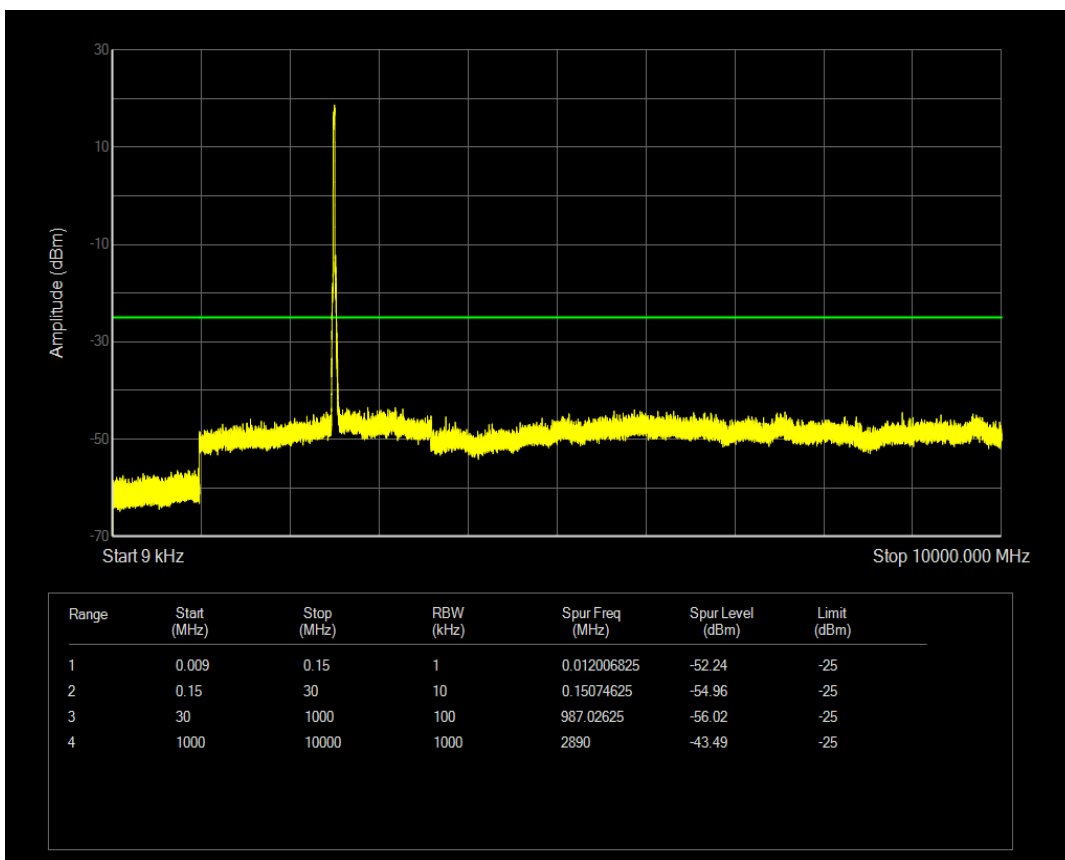

Band5 QPSK BW=10MHz Channel=20600 RB Size=50 Position=#0

Band5 QAM16 BW=10MHz Channel=20600 RB Size=50 Position=#0

Band7 QAM16 BW=5MHz Channel=20775 RB Size=25 Position=#0

Band7 QAM16 BW=5MHz Channel=21425 RB Size=25 Position=#0

Band7 QAM16 BW=10MHz Channel=20800 RB Size=50 Position=#0

Band7 QAM16 BW=10MHz Channel=21400 RB Size=50 Position=#0

Band7 QAM16 BW=15MHz Channel=20825 RB Size=75 Position=#0

Band7 QAM16 BW=15MHz Channel=21375 RB Size=75 Position=#0

Band7 QAM16 BW=20MHz Channel=20850 RB Size=100 Position=#0

Band7 QAM16 BW=20MHz Channel=21350 RB Size=100 Position=#0

Band7 QPSK BW=5MHz Channel=20775 RB Size=25 Position=#0

Band7 QPSK BW=5MHz Channel=21425 RB Size=25 Position=#0