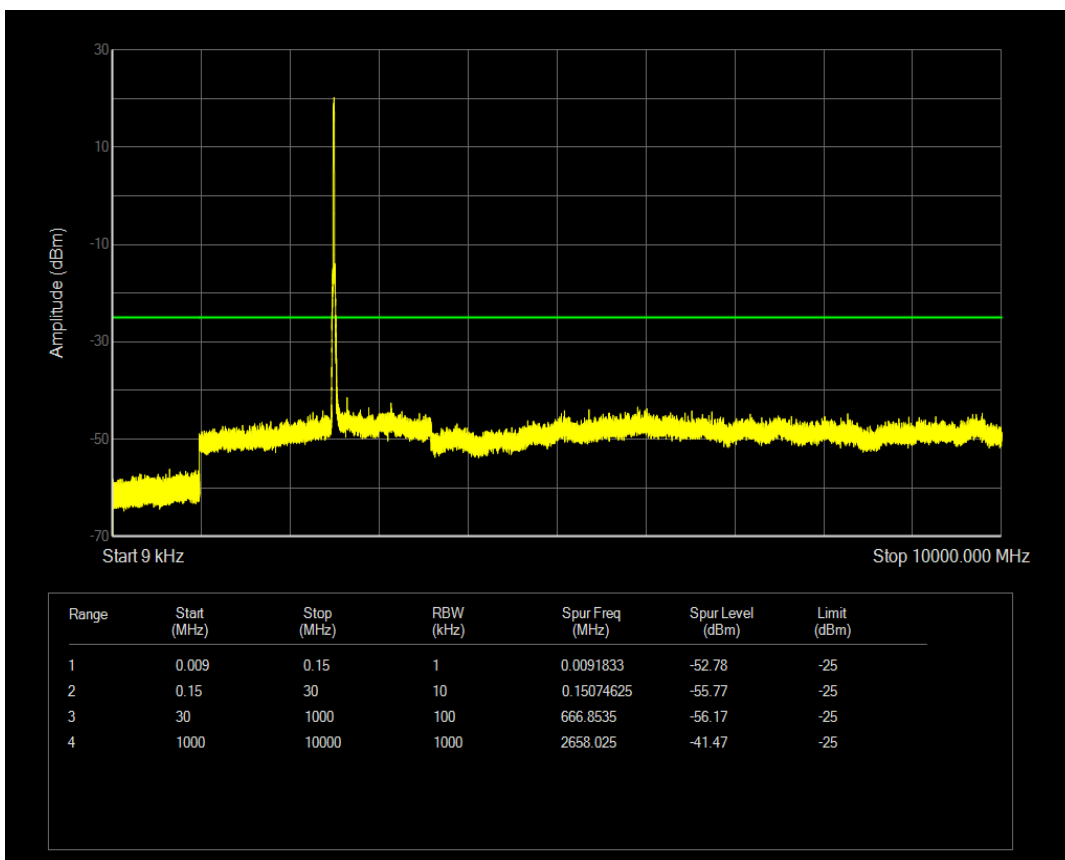

Band7 QAM16 BW=15MHz Channel=20825 RB Size=75 Position=#0