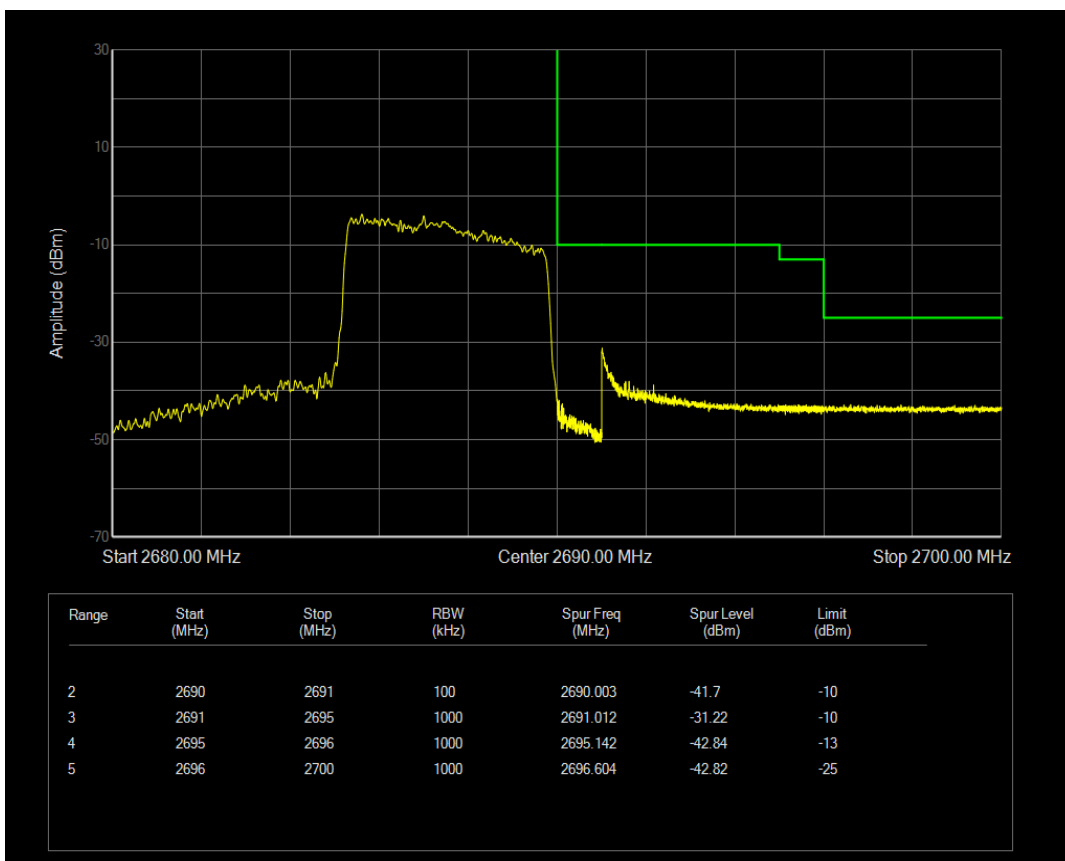

Band41 QAM16 BW=5MHz Channel=41565 RB Size=25 Position=#0