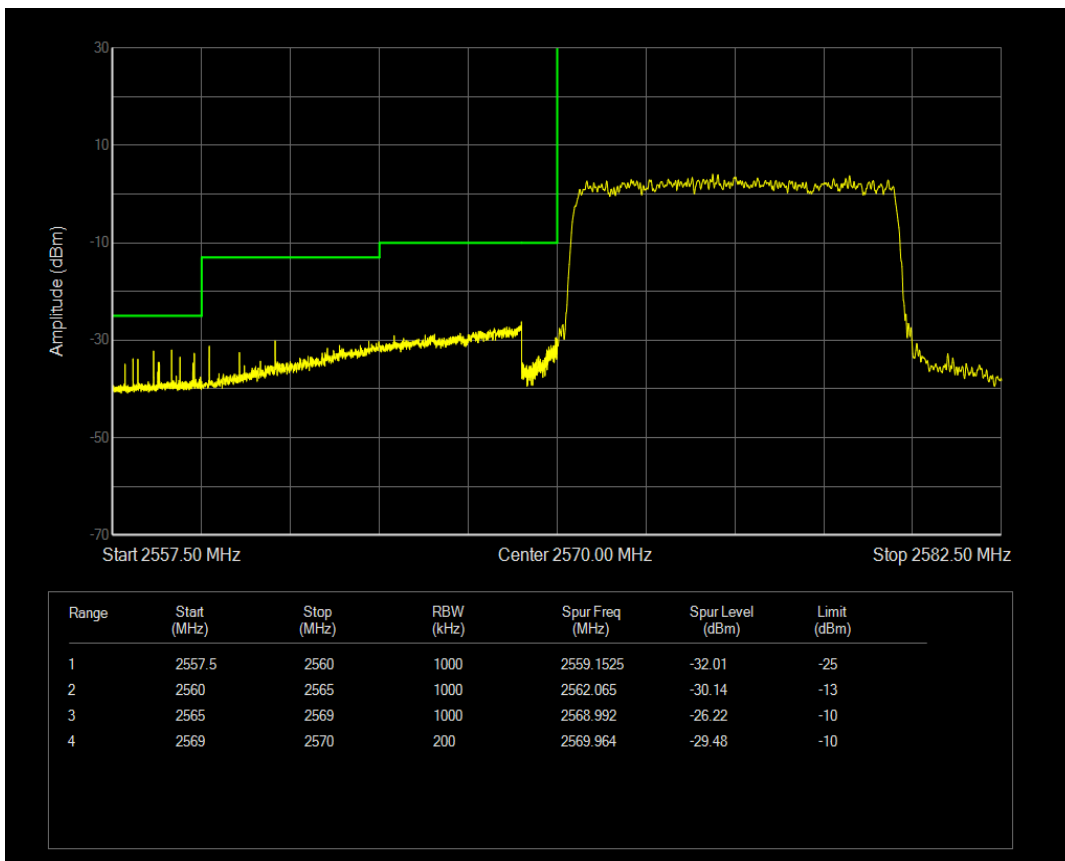

Band38 QAM16 BW=5MHz Channel=37775 RB Size=25 Position=#0

Band38 QPSK BW=5MHz Channel=38225 RB Size=25 Position=#0

Band38 QAM16 BW=5MHz Channel=38225 RB Size=25 Position=#0

Band38 QPSK BW=10MHz Channel=37800 RB Size=50 Position=#0

Band38 QAM16 BW=10MHz Channel=37800 RB Size=50 Position=#0

Band38 QPSK BW=10MHz Channel=38200 RB Size=50 Position=#0

Band38 QAM16 BW=10MHz Channel=38200 RB Size=50 Position=#0

Band38 QPSK BW=15MHz Channel=37825 RB Size=75 Position=#0