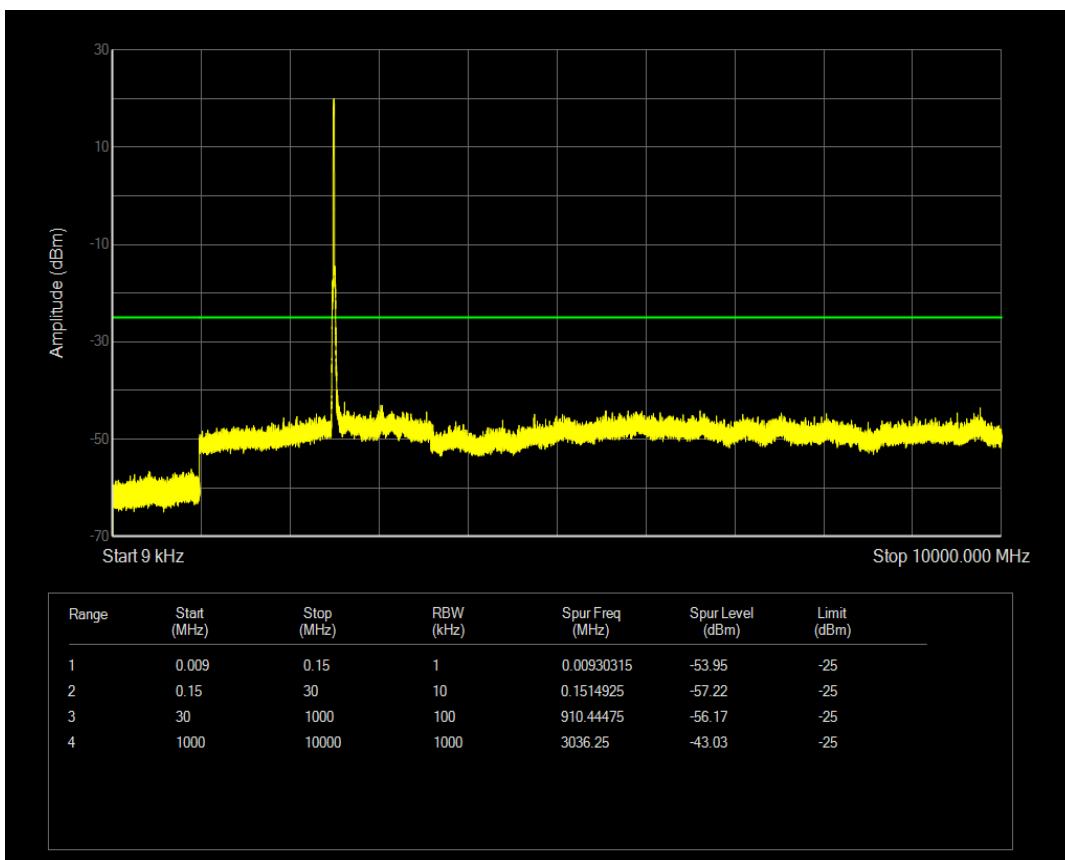

Band7 QAM16 BW=20MHz Channel=20850 RB Size=100 Position=#0

Band7 QAM16 BW=20MHz Channel=21350 RB Size=100 Position=#0

Band7 QPSK BW=5MHz Channel=20775 RB Size=25 Position=#0

Band7 QPSK BW=5MHz Channel=21425 RB Size=25 Position=#0

Band7 QPSK BW=10MHz Channel=20800 RB Size=50 Position=#0

Band7 QPSK BW=10MHz Channel=21400 RB Size=50 Position=#0

Band7 QPSK BW=15MHz Channel=20825 RB Size=75 Position=#0

Band7 QPSK BW=15MHz Channel=21375 RB Size=75 Position=#0