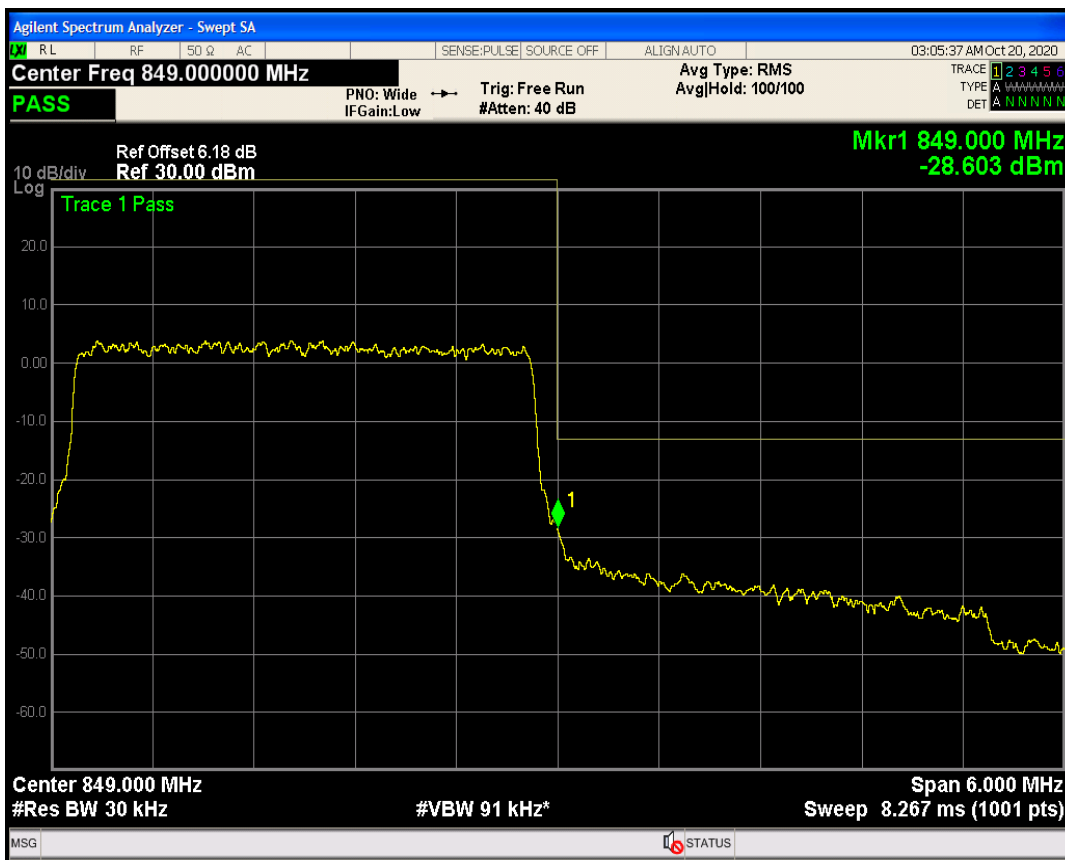

Band5 QPSK BW=3MHz Channel=20635 RB Size=15 Position=#0

Band5 QAM16 BW=3MHz Channel=20635 RB Size=15 Position=#0