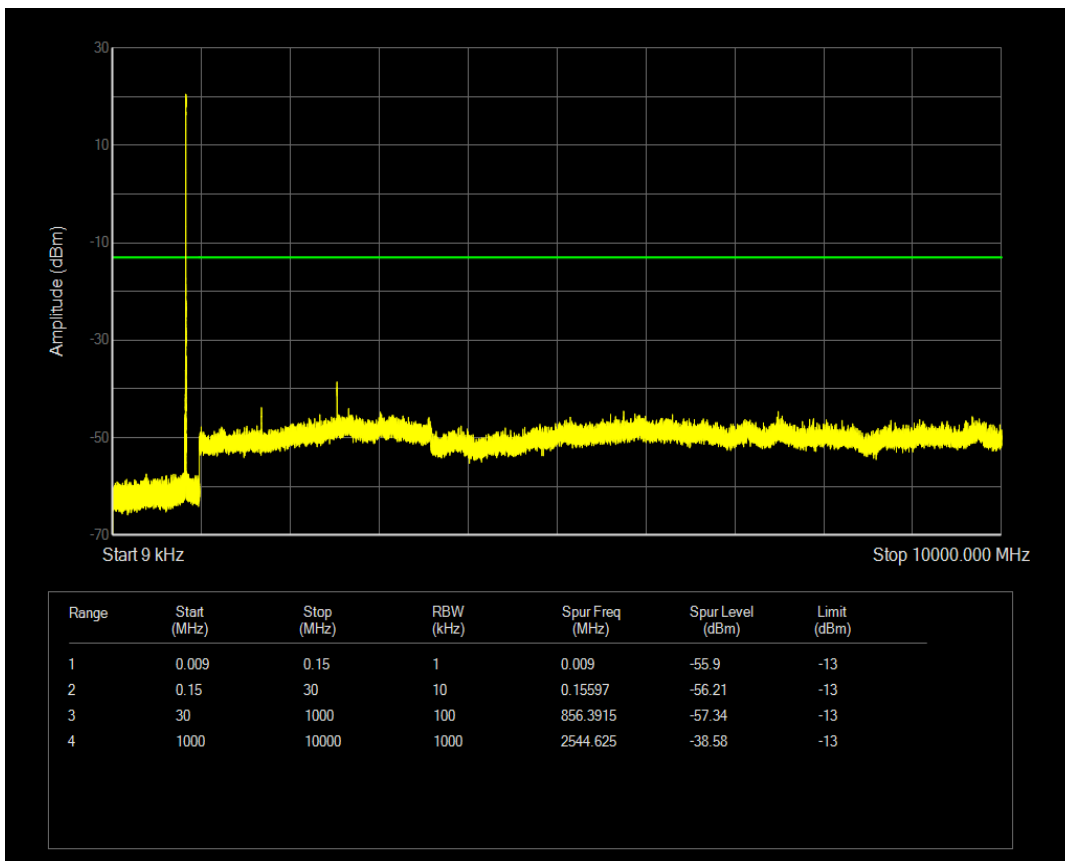

Band41 QPSK BW=20MHz Channel=39750 RB Size=100 Position=#0

Band41 QPSK BW=20MHz Channel=41490 RB Size=100 Position=#0

Band5 QPSK BW=1.4MHz Channel=20407 RB Size=6 Position=#0

Band5 QAM16 BW=1.4MHz Channel=20407 RB Size=6 Position=#0

Band5 QPSK BW=1.4MHz Channel=20643 RB Size=6 Position=#0

Band5 QAM16 BW=1.4MHz Channel=20643 RB Size=6 Position=#0

Band5 QPSK BW=3MHz Channel=20415 RB Size=15 Position=#0

Band5 QAM16 BW=3MHz Channel=20415 RB Size=15 Position=#0