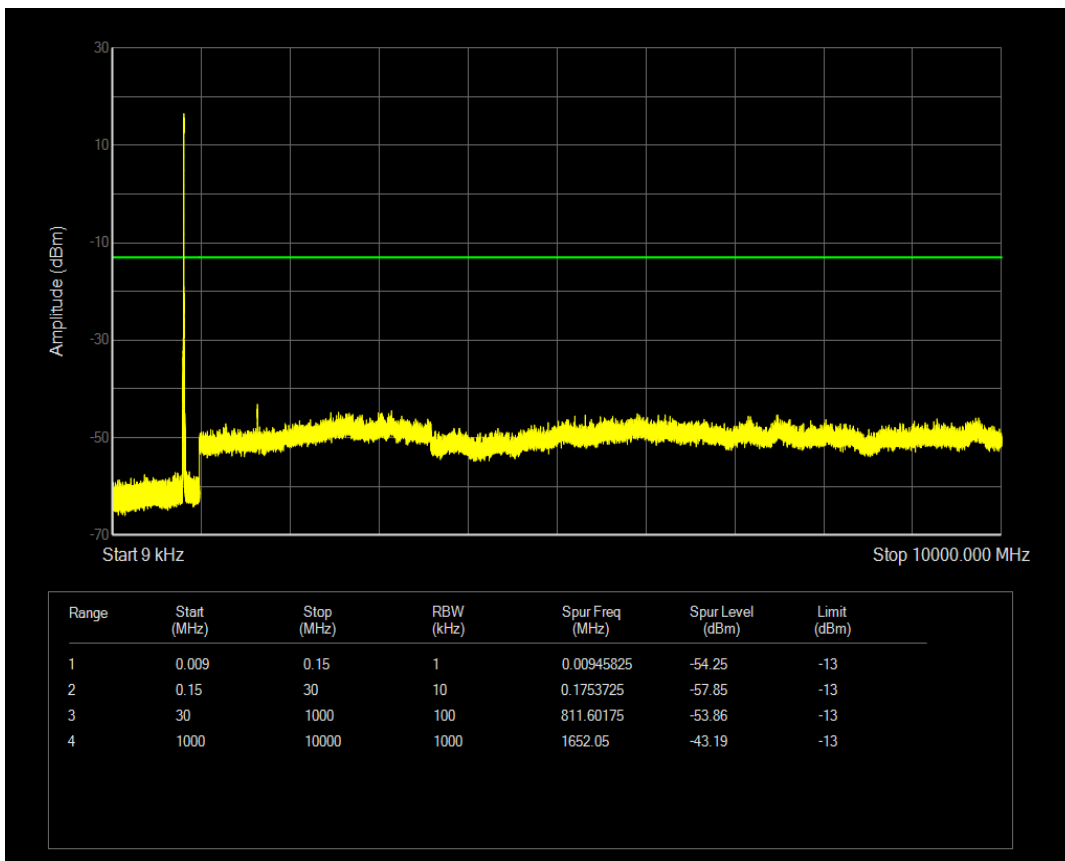

Band5 QPSK BW=1.4MHz Channel=20643 RB Size=6 Position=#0

Band5 QAM16 BW=1.4MHz Channel=20643 RB Size=6 Position=#0

Band5 QPSK BW=3MHz Channel=20415 RB Size=15 Position=#0

Band5 QAM16 BW=3MHz Channel=20415 RB Size=15 Position=#0

Band5 QPSK BW=3MHz Channel=20635 RB Size=15 Position=#0

Band5 QAM16 BW=3MHz Channel=20635 RB Size=15 Position=#0

Band5 QPSK BW=5MHz Channel=20425 RB Size=25 Position=#0

Band5 QAM16 BW=5MHz Channel=20425 RB Size=25 Position=#0