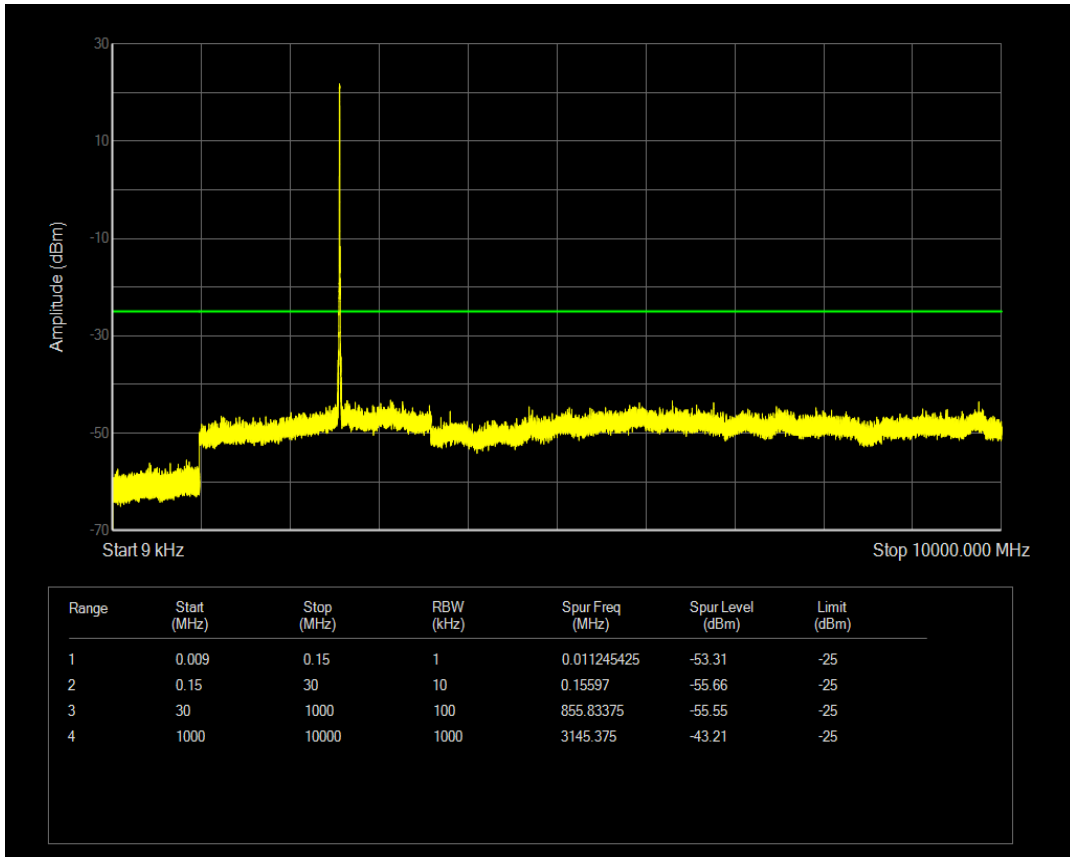

Report

Band41	10	39700	50	#0	QPSK	5994.78	-45.35	-25	PASS
Band41	10	39700	50	#0	QAM16	5874.66	-45.29	-25	PASS
Band41	10	41540	50	#0	QPSK	3167.65	-46.90	-25	PASS
Band41	10	41540	50	#0	QAM16	3028.33	-46.82	-25	PASS
Band41	15	39725	75	#0	QPSK	3023.88	-46.74	-25	PASS
Band41	15	39725	75	#0	QAM16	2986.23	-46.71	-25	PASS
Band41	15	41515	75	#0	QPSK	3593.13	-46.30	-25	PASS
Band41	15	41515	75	#0	QAM16	3329.28	-46.30	-25	PASS
Band41	20	39750	100	#0	QPSK	9694.00	-46.10	-25	PASS
Band41	20	39750	100	#0	QAM16	9573.27	-46.02	-25	PASS
Band41	20	41490	100	#0	QPSK	3080.80	-46.07	-25	PASS
Band41	20	41490	100	#0	QAM16	2888.26	-45.98	-25	PASS
Band5	1.4	20407	6	#0	QPSK	1650.25	-40.18	-13	PASS
Band5	1.4	20407	6	#0	QAM16	1649.80	-41.25	-13	PASS
Band5	1.4	20643	6	#0	QPSK	2545.75	-39.96	-13	PASS
Band5	1.4	20643	6	#0	QAM16	2544.63	-38.58	-13	PASS
Band5	3	20415	15	#0	QPSK	1649.80	-43.21	-13	PASS
Band5	3	20415	15	#0	QAM16	1652.05	-43.19	-13	PASS
Band5	3	20635	15	#0	QPSK	2543.05	-42.11	-13	PASS
Band5	3	20635	15	#0	QAM16	2543.05	-42.38	-13	PASS
Band5	5	20425	25	#0	QPSK	2598.40	-44.16	-13	PASS
Band5	5	20425	25	#0	QAM16	1651.60	-43.51	-13	PASS
Band5	5	20625	25	#0	QPSK	3074.73	-43.39	-13	PASS
Band5	5	20625	25	#0	QAM16	2542.60	-44.24	-13	PASS
Band5	10	20450	50	#0	QPSK	3154.60	-43.57	-13	PASS
Band5	10	20450	50	#0	QAM16	1660.38	-44.23	-13	PASS
Band5	10	20600	50	#0	QPSK	3151.45	-44.63	-13	PASS
Band5	10	20600	50	#0	QAM16	7477.75	-44.55	-13	PASS
Band7	5	20775	25	#0	QPSK	3056.28	-43.04	-25	PASS
Band7	5	21425	25	#0	QPSK	2777.95	-43.02	-25	PASS
Band7	10	20800	50	#0	QPSK	3137.95	-42.79	-25	PASS
Band7	10	21400	50	#0	QPSK	2650.83	-43.26	-25	PASS
Band7	15	20825	75	#0	QPSK	3036.25	-43.03	-25	PASS
Band7	15	21375	75	#0	QPSK	2742.40	-41.99	-25	PASS
Band7	20	20850	100	#0	QPSK	3182.50	-42.92	-25	PASS
Band7	20	21350	100	#0	QPSK	2681.65	-42.20	-25	PASS
Band7	5	20775	25	#0	QAM16	3030.85	-43.16	-25	PASS
Band7	5	21425	25	#0	QAM16	2666.13	-41.73	-25	PASS
Band7	10	20800	50	#0	QAM16	2667.25	-43.27	-25	PASS
Band7	10	21400	50	#0	QAM16	2661.63	-42.90	-25	PASS
Band7	15	20825	75	#0	QAM16	2658.03	-41.47	-25	PASS
Band7	15	21375	75	#0	QAM16	2788.08	-41.92	-25	PASS
Band7	20	20850	100	#0	QAM16	2890.00	-43.49	-25	PASS
Band7	20	21350	100	#0	QAM16	2947.15	-42.51	-25	PASS

Band38 QPSK BW=5MHz Channel=37775 RB Size=25 Position=#0

Band38 QAM16 BW=5MHz Channel=37775 RB Size=25 Position=#0