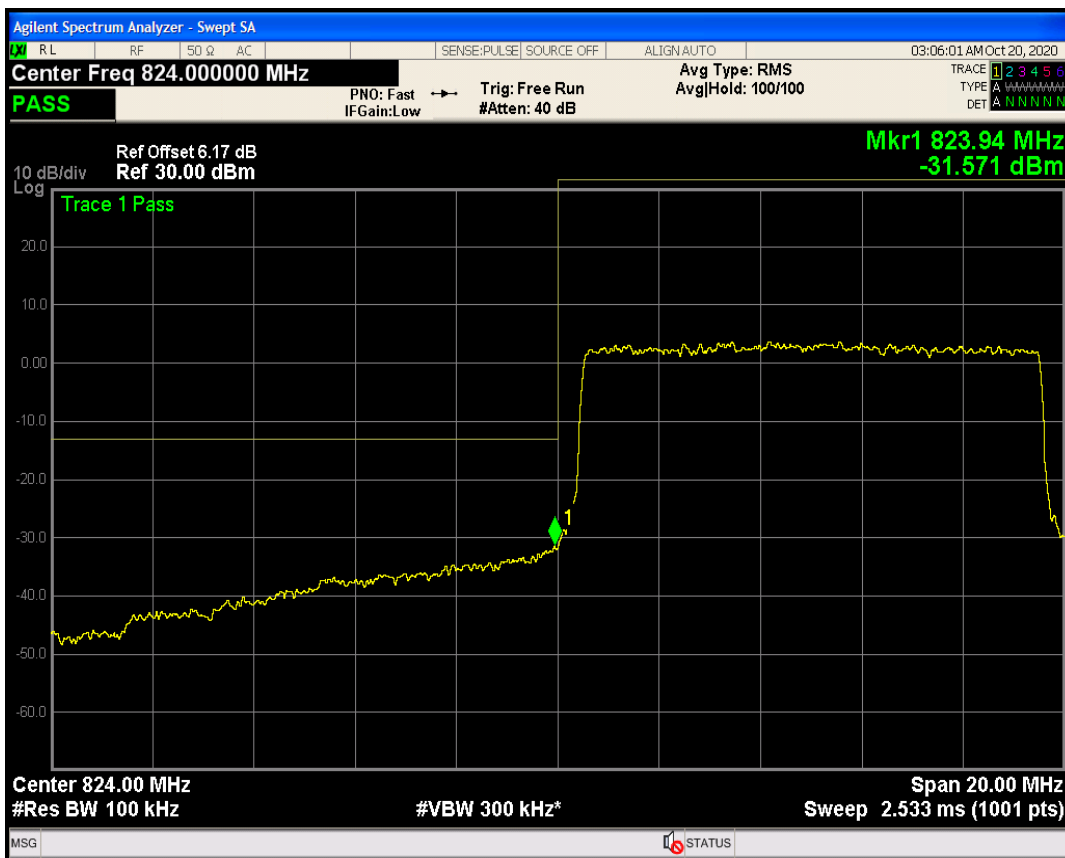

Band5 QPSK BW=10MHz Channel=20450 RB Size=50 Position=#0

Band5 QAM16 BW=10MHz Channel=20450 RB Size=50 Position=#0