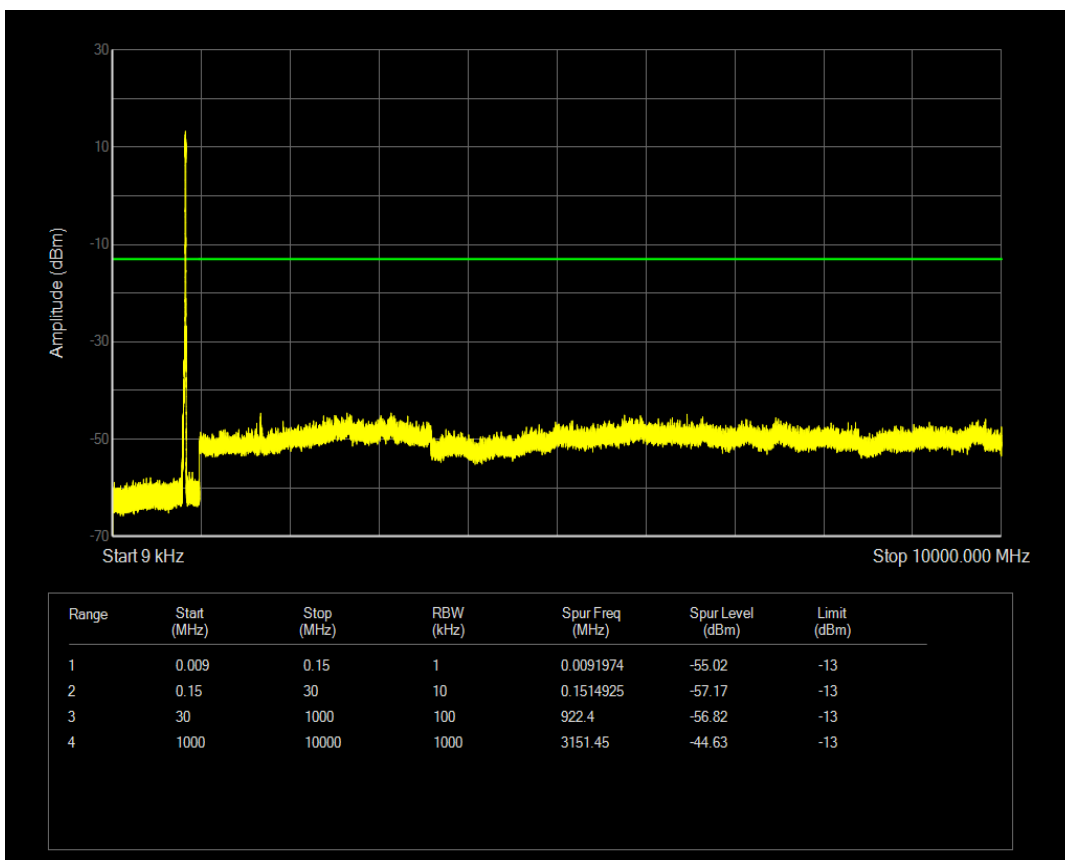

Band5 QPSK BW=5MHz Channel=20625 RB Size=25 Position=#0

Band5 QAM16 BW=5MHz Channel=20625 RB Size=25 Position=#0

Band5 QPSK BW=10MHz Channel=20450 RB Size=50 Position=#0

Band5 QAM16 BW=10MHz Channel=20450 RB Size=50 Position=#0

Band5 QPSK BW=10MHz Channel=20600 RB Size=50 Position=#0

Band5 QAM16 BW=10MHz Channel=20600 RB Size=50 Position=#0

Band7 QAM16 BW=5MHz Channel=20775 RB Size=25 Position=#0

Band7 QAM16 BW=5MHz Channel=21425 RB Size=25 Position=#0