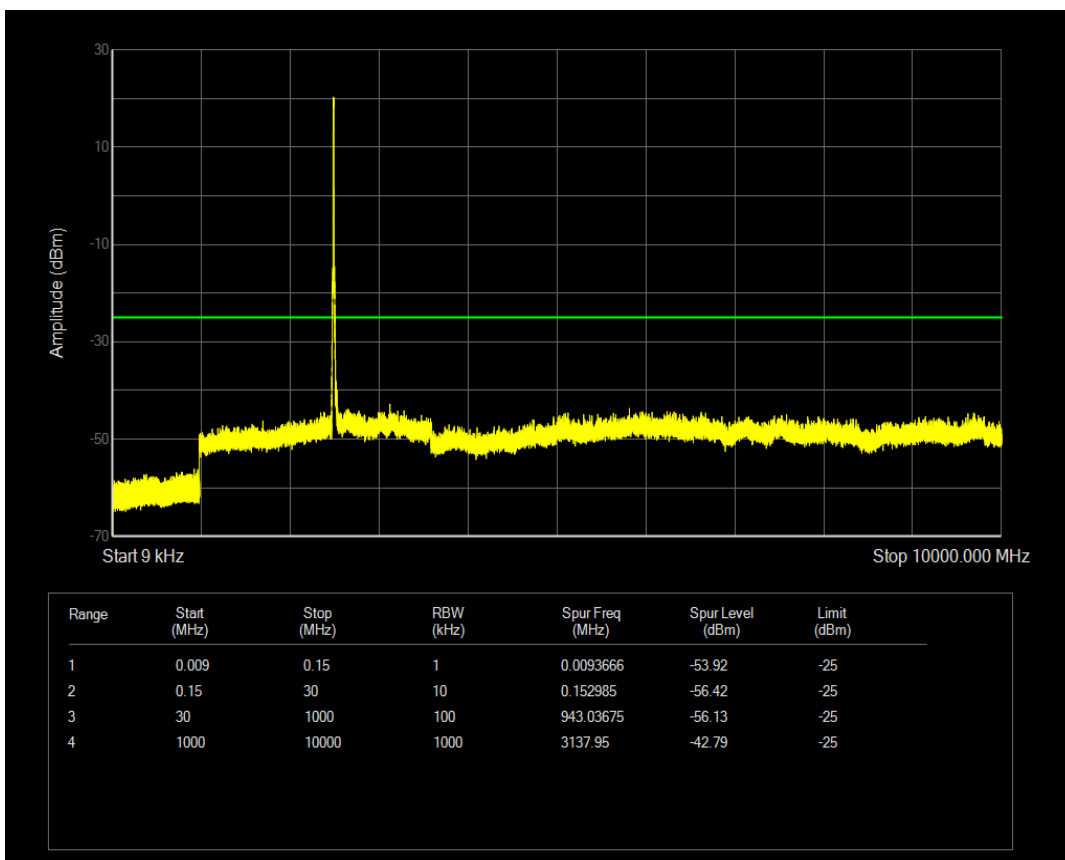

Band7 QAM16 BW=20MHz Channel=20850 RB Size=100 Position=#0

Band7 QAM16 BW=20MHz Channel=21350 RB Size=100 Position=#0

Band7 QPSK BW=5MHz Channel=20775 RB Size=25 Position=#0

Band7 QPSK BW=5MHz Channel=21425 RB Size=25 Position=#0

Band7 QPSK BW=10MHz Channel=20800 RB Size=50 Position=#0

Band7 QPSK BW=10MHz Channel=21400 RB Size=50 Position=#0

Band7 QPSK BW=15MHz Channel=20825 RB Size=75 Position=#0

Band7 QPSK BW=15MHz Channel=21375 RB Size=75 Position=#0