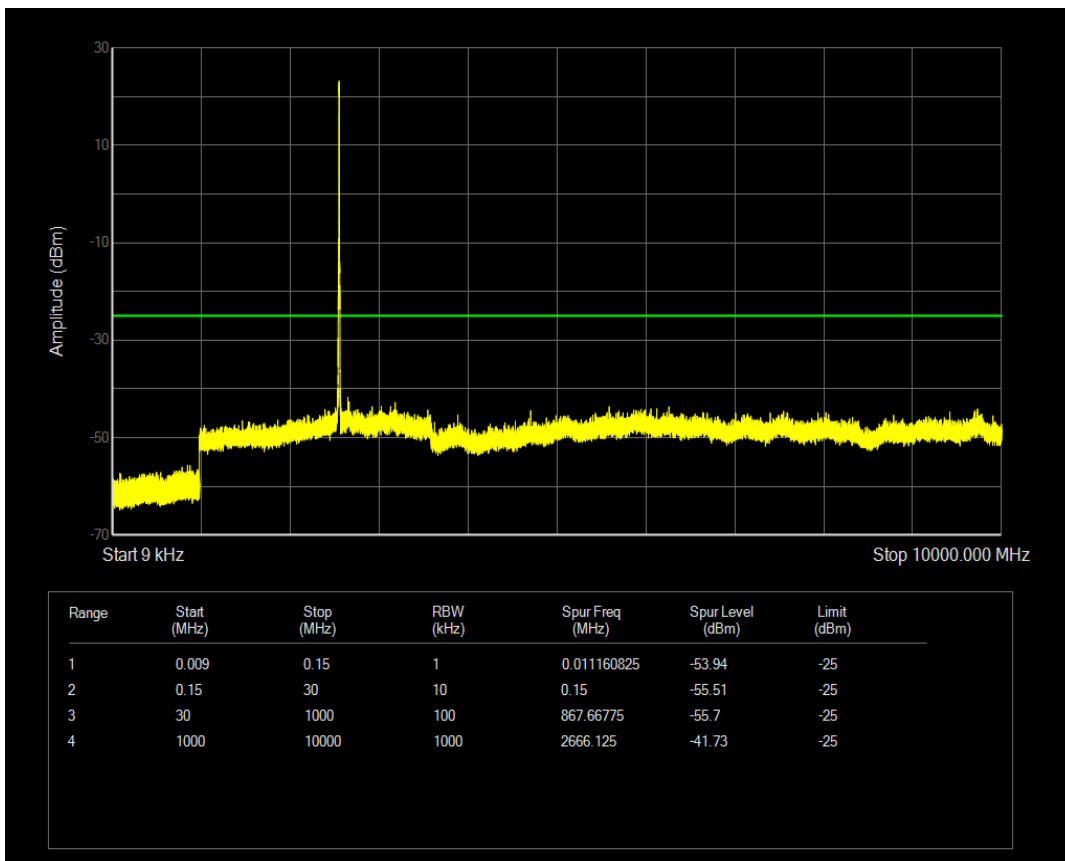

Band5 QPSK BW=5MHz Channel=20625 RB Size=25 Position=#0

Band5 QAM16 BW=5MHz Channel=20625 RB Size=25 Position=#0

Band5 QPSK BW=10MHz Channel=20450 RB Size=50 Position=#0

Band5 QAM16 BW=10MHz Channel=20450 RB Size=50 Position=#0

Band5 QPSK BW=10MHz Channel=20600 RB Size=50 Position=#0

Band5 QAM16 BW=10MHz Channel=20600 RB Size=50 Position=#0

Band7 QAM16 BW=5MHz Channel=20775 RB Size=25 Position=#0

Band7 QAM16 BW=5MHz Channel=21425 RB Size=25 Position=#0

Band7 QAM16 BW=10MHz Channel=20800 RB Size=50 Position=#0

Band7 QAM16 BW=10MHz Channel=21400 RB Size=50 Position=#0

Band7 QAM16 BW=15MHz Channel=20825 RB Size=75 Position=#0

Band7 QAM16 BW=15MHz Channel=21375 RB Size=75 Position=#0