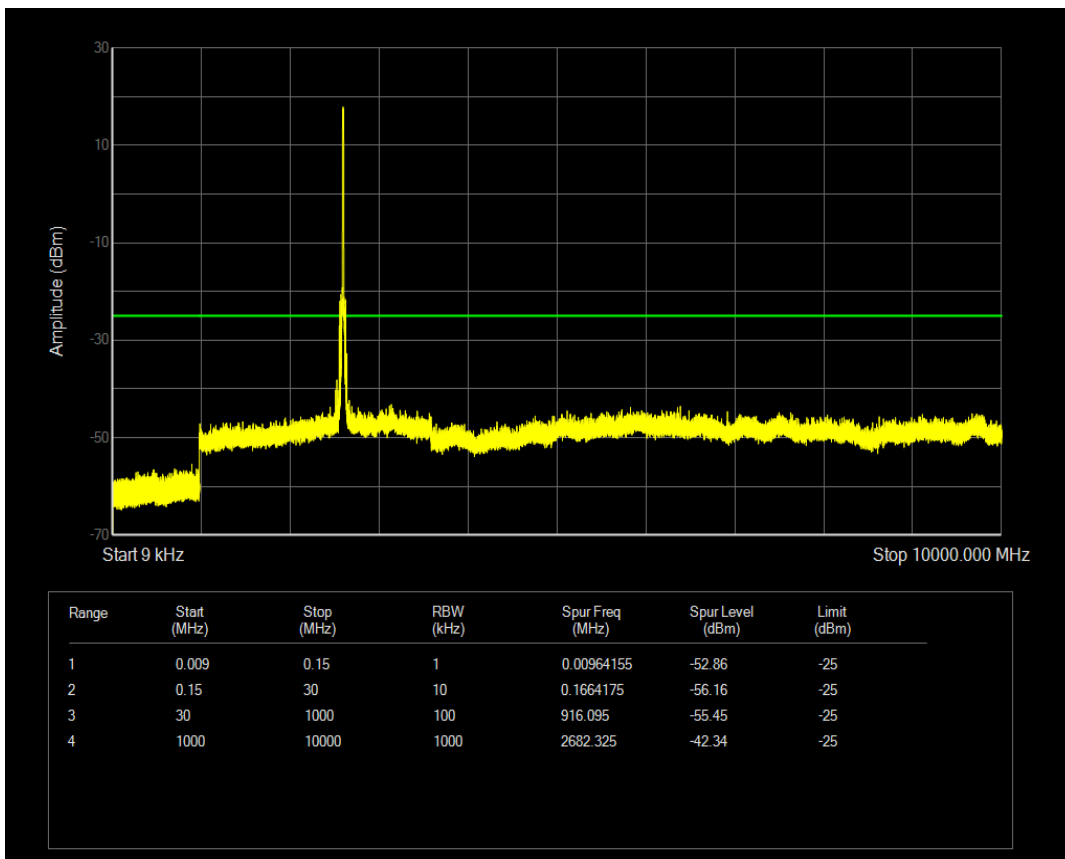

Band38 QPSK BW=15MHz Channel=37825 RB Size=75 Position=#0

Band38 QAM16 BW=15MHz Channel=37825 RB Size=75 Position=#0

Band38 QPSK BW=15MHz Channel=38175 RB Size=75 Position=#0

Band38 QAM16 BW=15MHz Channel=38175 RB Size=75 Position=#0