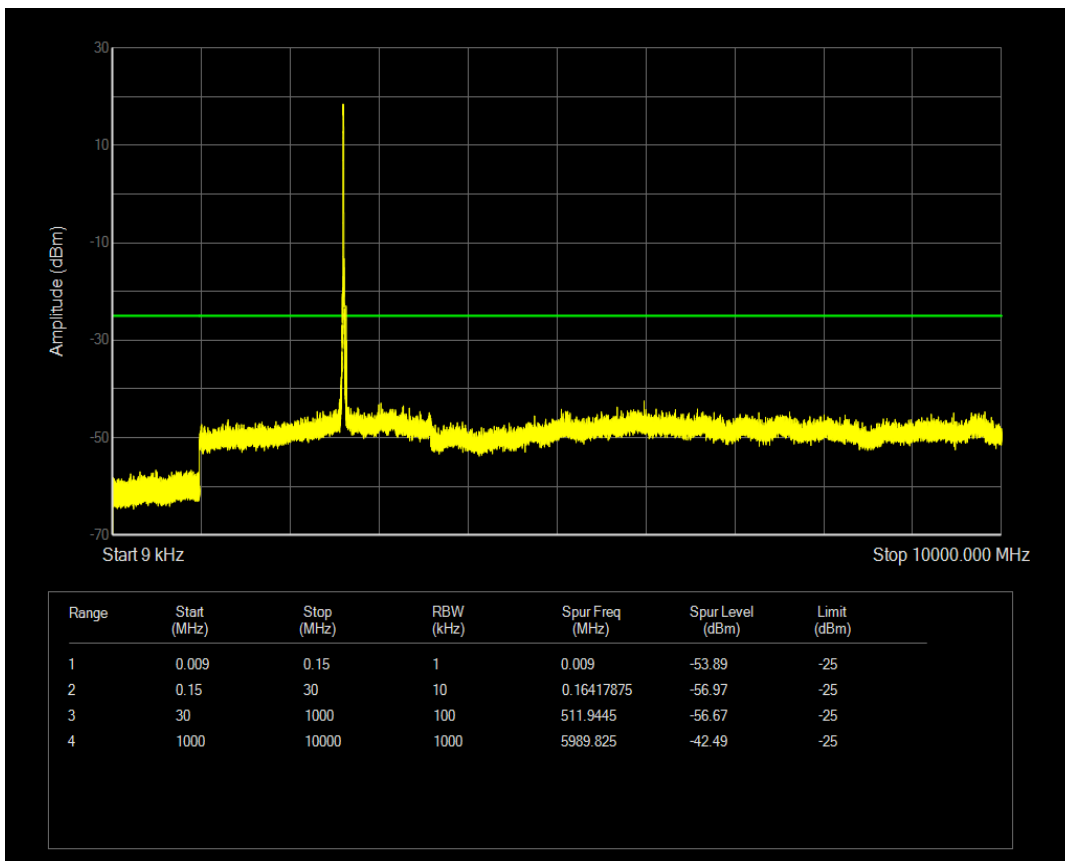

Band38 QPSK BW=10MHz Channel=37800 RB Size=50 Position=#0

Band38 QAM16 BW=10MHz Channel=37800 RB Size=50 Position=#0

Band38 QPSK BW=10MHz Channel=38200 RB Size=50 Position=#0

Band38 QAM16 BW=10MHz Channel=38200 RB Size=50 Position=#0