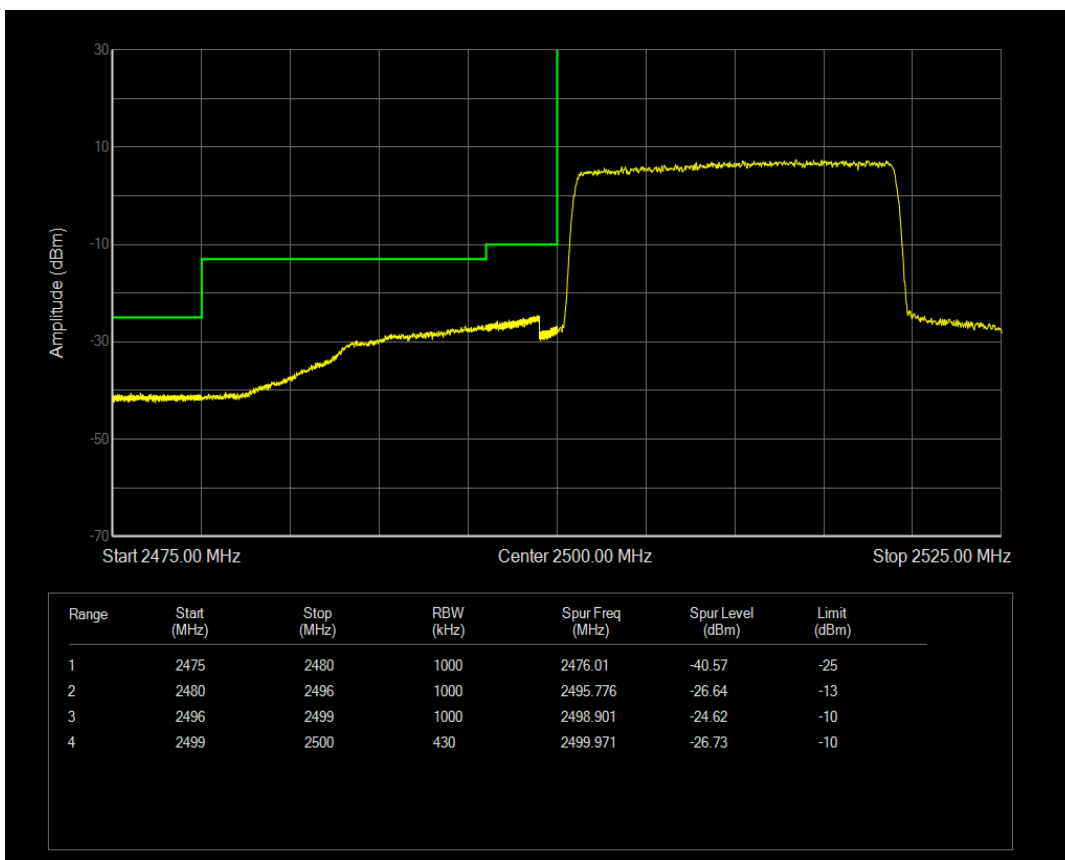

Band7 QPSK BW=15MHz Channel=20825 RB Size=75 Position=#0

Band7 QAM16 BW=15MHz Channel=20825 RB Size=75 Position=#0

Band7 QPSK BW=15MHz Channel=21375 RB Size=75 Position=#0

Band7 QAM16 BW=15MHz Channel=21375 RB Size=75 Position=#0

Band7 QPSK BW=20MHz Channel=20850 RB Size=100 Position=#0

Band7 QAM16 BW=20MHz Channel=20850 RB Size=100 Position=#0

Band7 QPSK BW=20MHz Channel=21350 RB Size=100 Position=#0

Band7 QAM16 BW=20MHz Channel=21350 RB Size=100 Position=#0