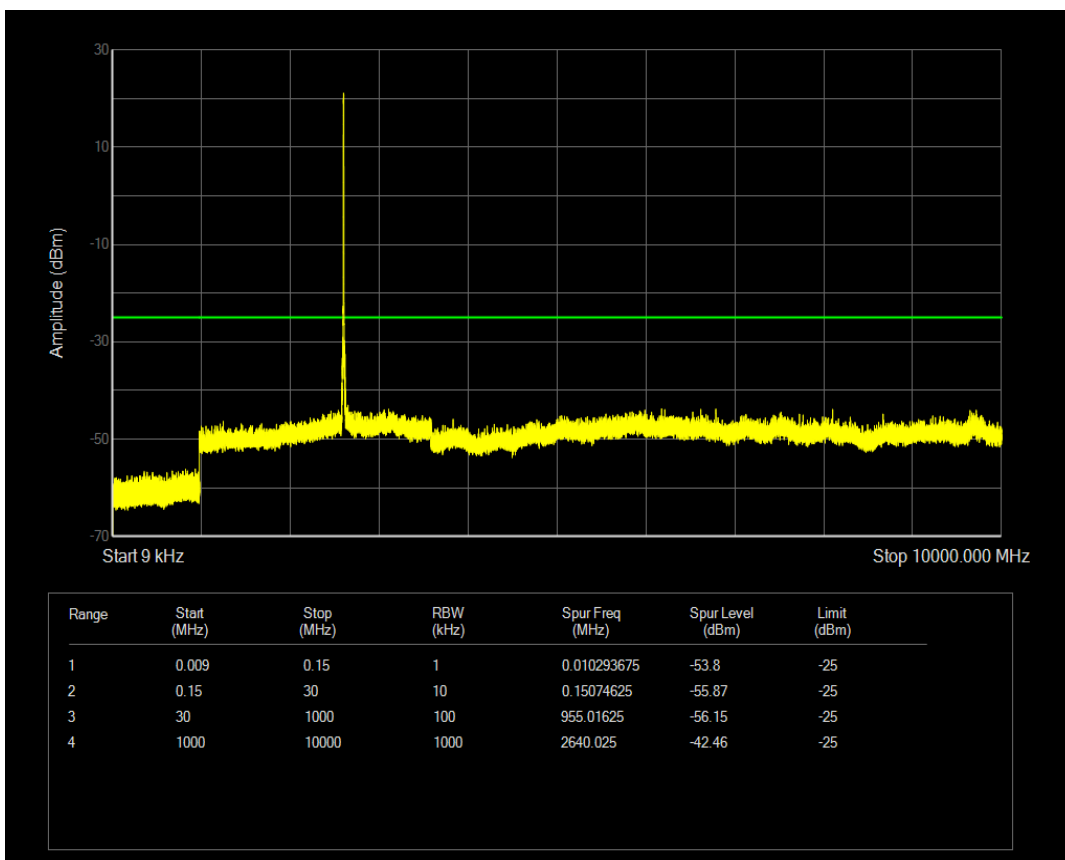

Band38 QPSK BW=5MHz Channel=38225 RB Size=25 Position=#0