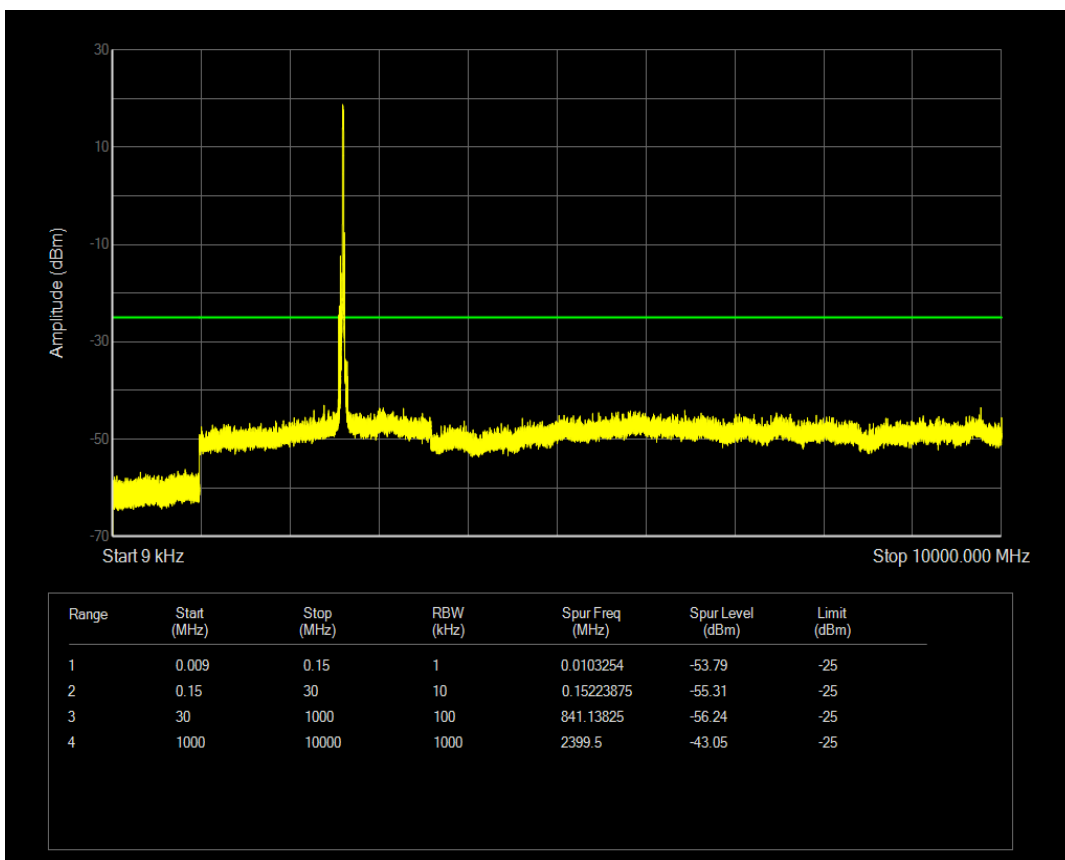

Band38 QPSK BW=15MHz Channel=38175 RB Size=75 Position=#0