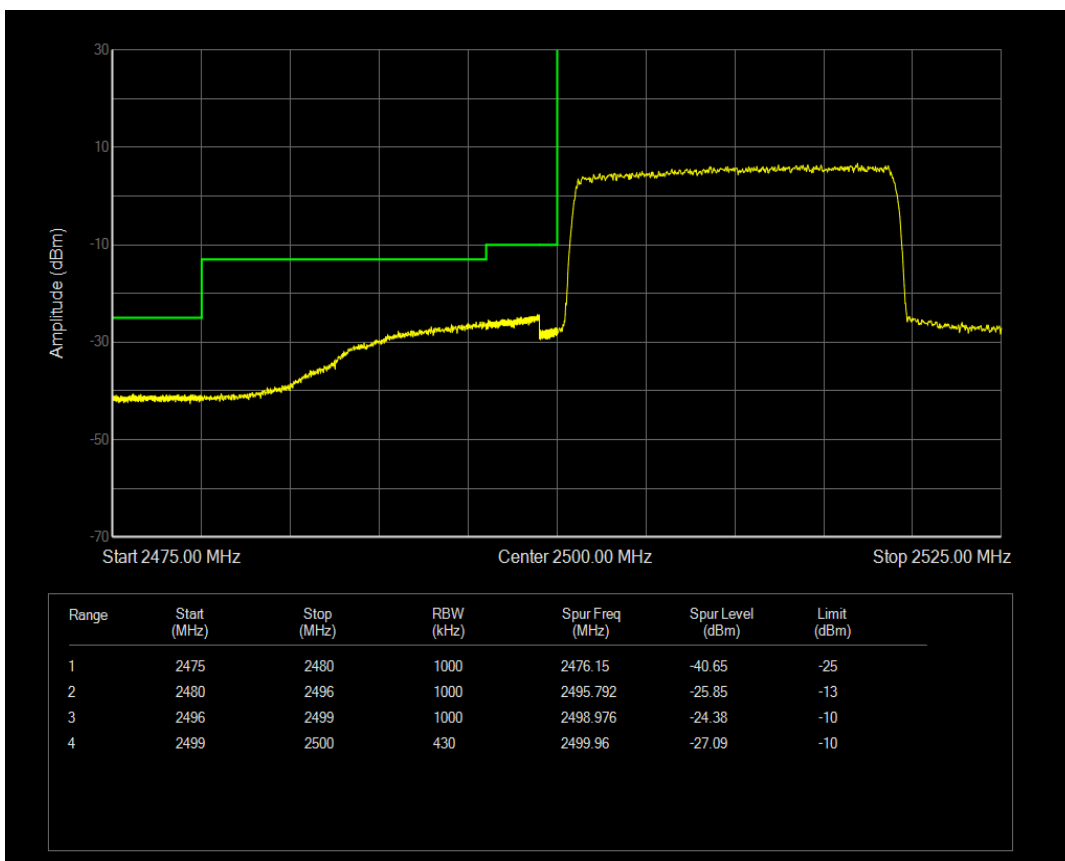

Band7 QPSK BW=15MHz Channel=20825 RB Size=75 Position=#0

Band7 QAM16 BW=15MHz Channel=20825 RB Size=75 Position=#0

Band7 QPSK BW=15MHz Channel=21375 RB Size=75 Position=#0

Band7 QAM16 BW=15MHz Channel=21375 RB Size=75 Position=#0

Band7 QPSK BW=20MHz Channel=20850 RB Size=100 Position=#0

Band7 QAM16 BW=20MHz Channel=20850 RB Size=100 Position=#0

Band7 QPSK BW=20MHz Channel=21350 RB Size=100 Position=#0

Band7 QAM16 BW=20MHz Channel=21350 RB Size=100 Position=#0