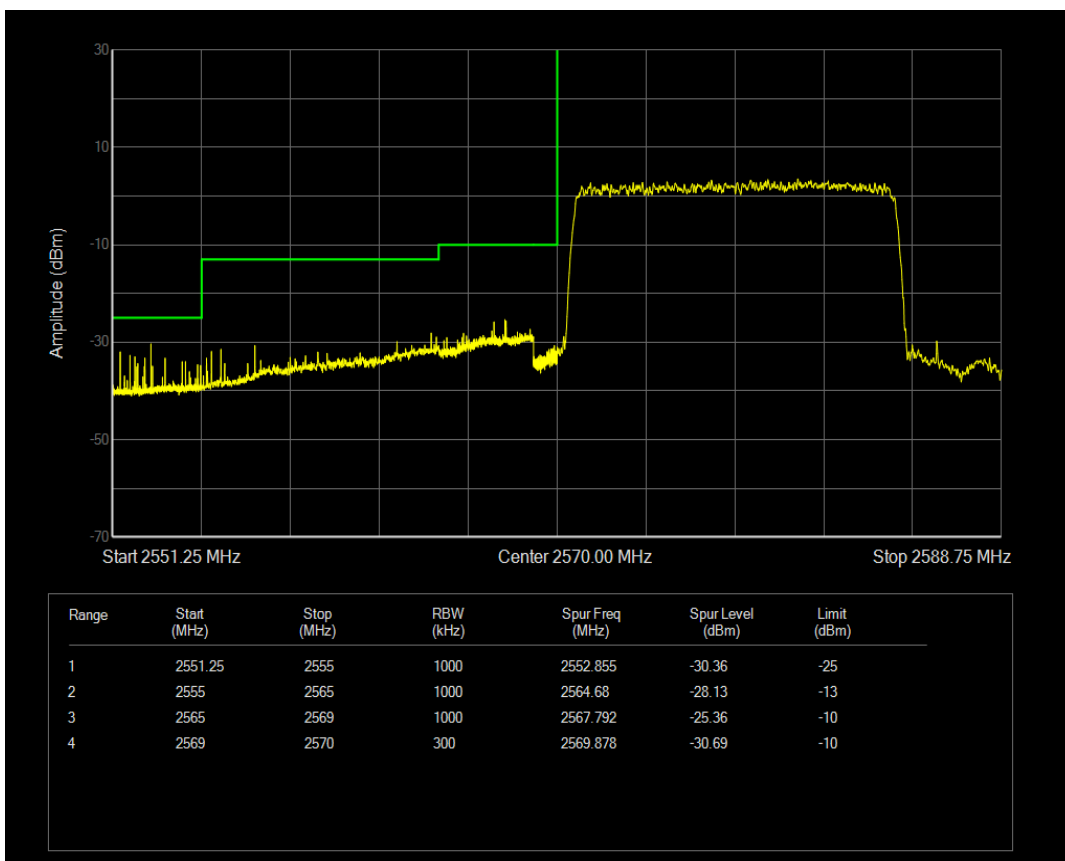

Band38 QAM16 BW=10MHz Channel=37800 RB Size=50 Position=#0

Band38 QPSK BW=10MHz Channel=38200 RB Size=50 Position=#0

Band38 QAM16 BW=10MHz Channel=38200 RB Size=50 Position=#0

Band38 QPSK BW=15MHz Channel=37825 RB Size=75 Position=#0