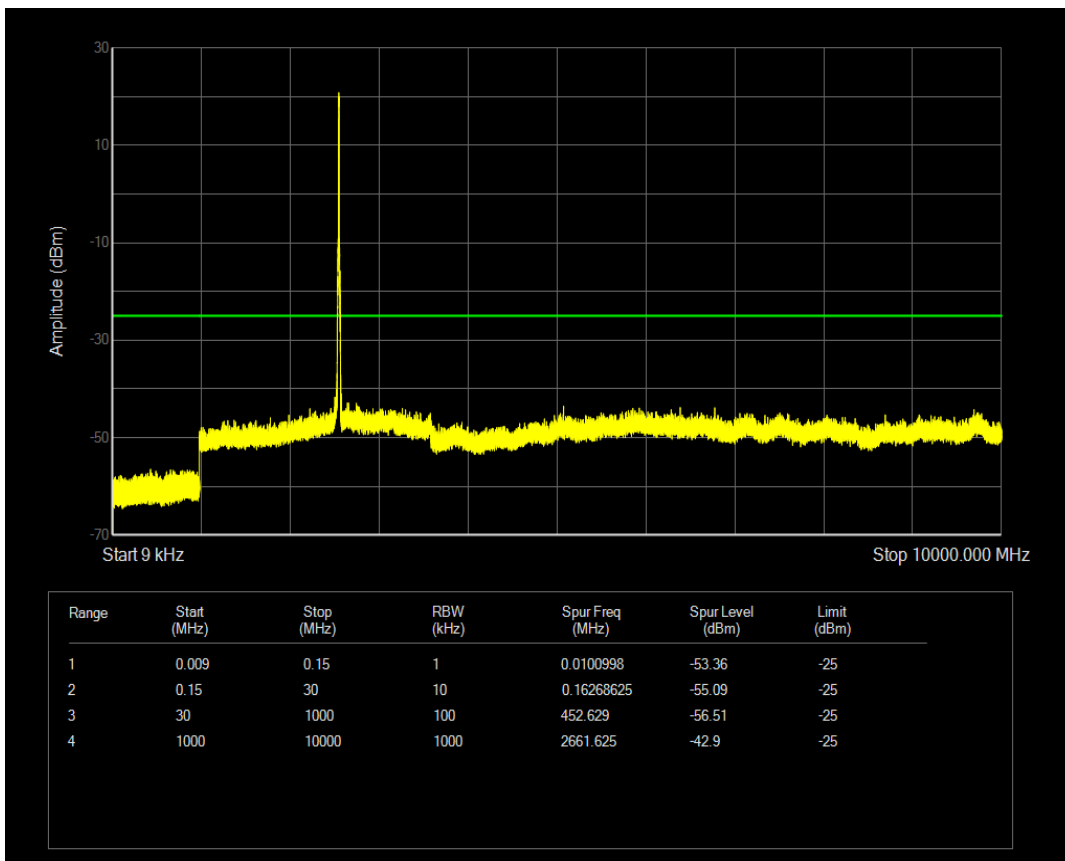

Band5 QPSK BW=5MHz Channel=20625 RB Size=25 Position=#0

Band5 QAM16 BW=5MHz Channel=20625 RB Size=25 Position=#0

Band5 QPSK BW=10MHz Channel=20450 RB Size=50 Position=#0

Band5 QAM16 BW=10MHz Channel=20450 RB Size=50 Position=#0

Band5 QPSK BW=10MHz Channel=20600 RB Size=50 Position=#0

Band5 QAM16 BW=10MHz Channel=20600 RB Size=50 Position=#0

Band7 QAM16 BW=5MHz Channel=20775 RB Size=25 Position=#0

Band7 QAM16 BW=5MHz Channel=21425 RB Size=25 Position=#0

Band7 QAM16 BW=10MHz Channel=20800 RB Size=50 Position=#0

Band7 QAM16 BW=10MHz Channel=21400 RB Size=50 Position=#0

Band7 QAM16 BW=15MHz Channel=20825 RB Size=75 Position=#0

Band7 QAM16 BW=15MHz Channel=21375 RB Size=75 Position=#0