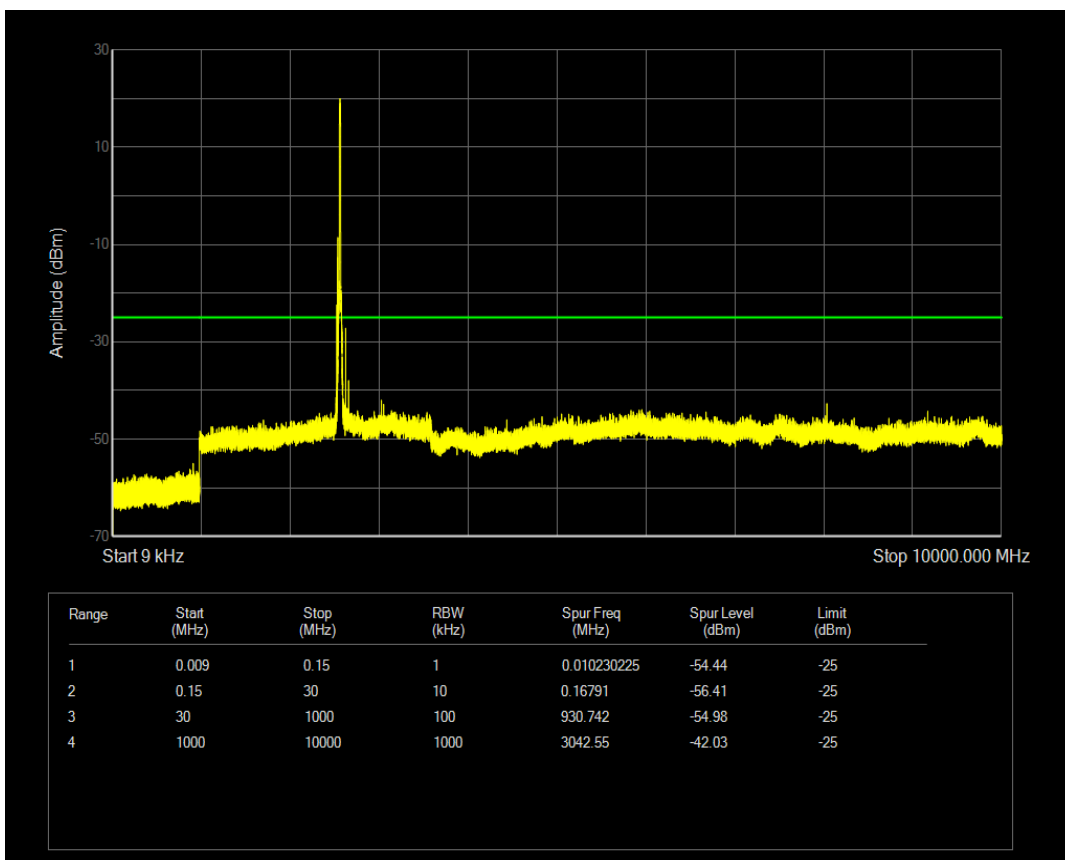

Band38 QPSK BW=15MHz Channel=37825 RB Size=75 Position=#0