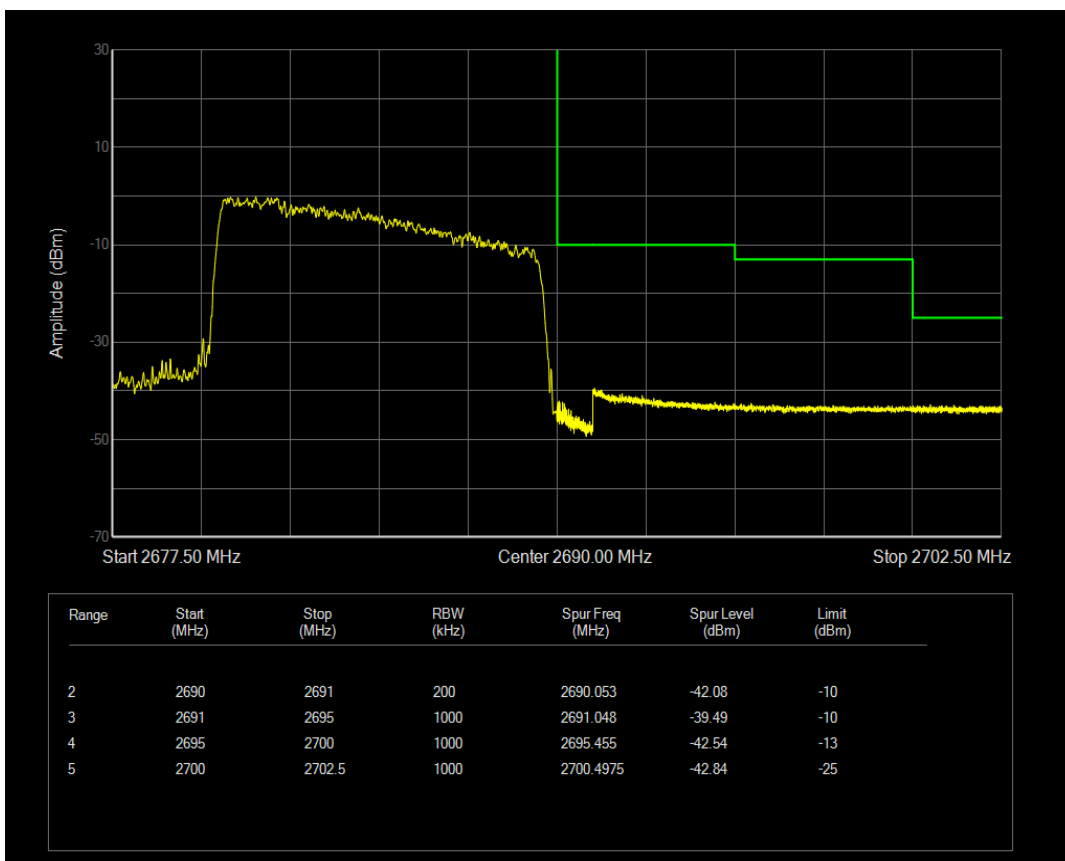

Band41 QPSK BW=5MHz Channel=41565 RB Size=25 Position=#0

Band41 QAM16 BW=5MHz Channel=41565 RB Size=25 Position=#0

Band41 QPSK BW=10MHz Channel=39700 RB Size=50 Position=#0

Band41 QPSK BW=10MHz Channel=41540 RB Size=50 Position=#0