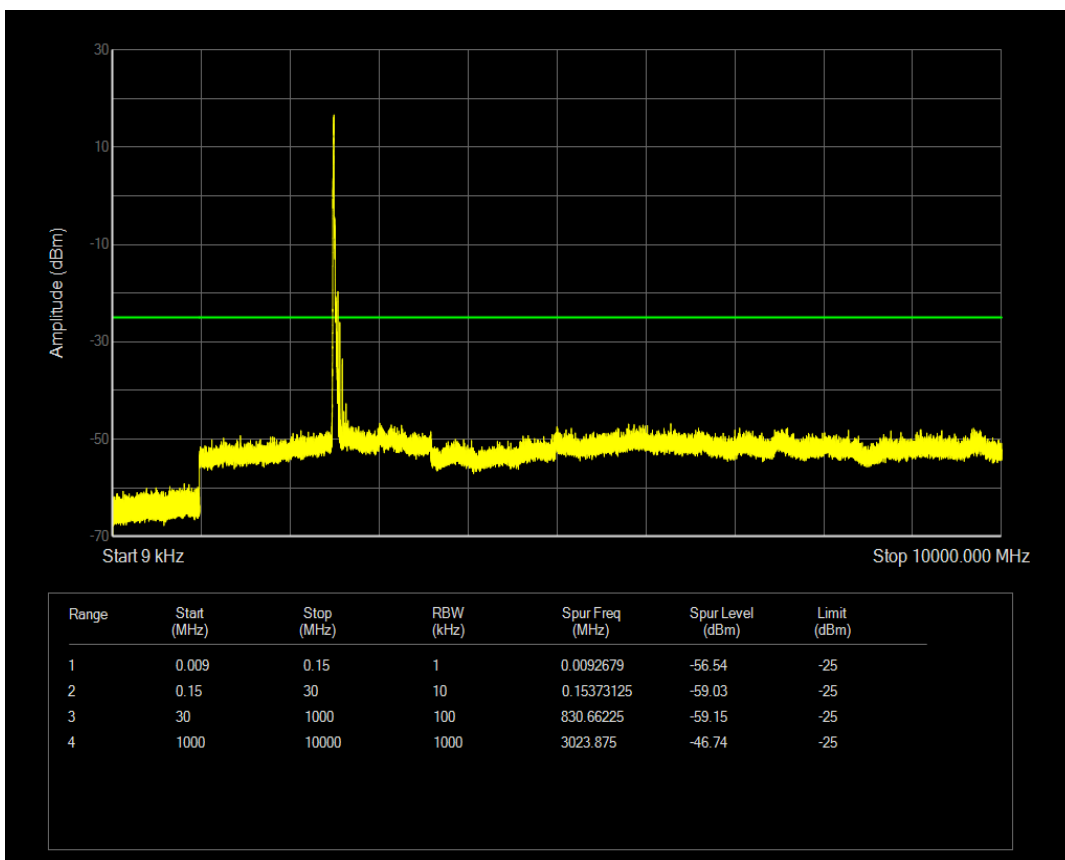

Band41 QPSK BW=15MHz Channel=39725 RB Size=75 Position=#0