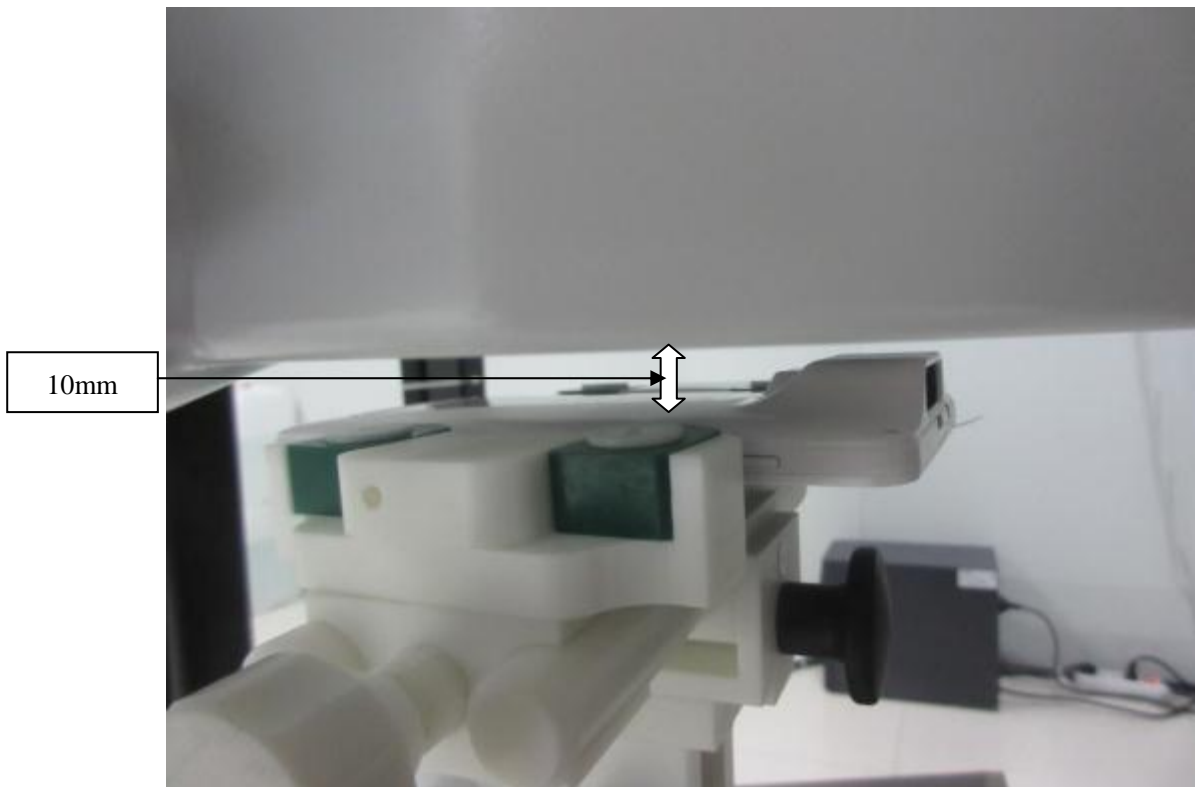

# 1. TEST SETUP PHOTOGRAPHS

Photograph of the depth in the Head Phantom

Photograph of the depth in the Body Phantom

**Head Setup Photo (Left cheek)**

**Head Setup Photo (Left Tilt)**

**Head Setup Photo (Right Cheek)**

**Head Setup Photo (Right Tilt)**

**10mm body-worn Back Side Setup Photo (hotspot) – GSM/UMTS**

**10mm body-worn Back Side Setup Photo (hotspot) - WLAN**

**10mm body-worn Front Side Setup Photo (hotspot)**

**10mm body-worn Right Side Setup Photo (hotspot)**

**10mm body-worn Left Side Setup Photo (hotspot)**

**10mm body-worn Top Side Setup Photo (hotspot)**

**10mm body-worn Bottom Side Setup Photo (hotspot)**