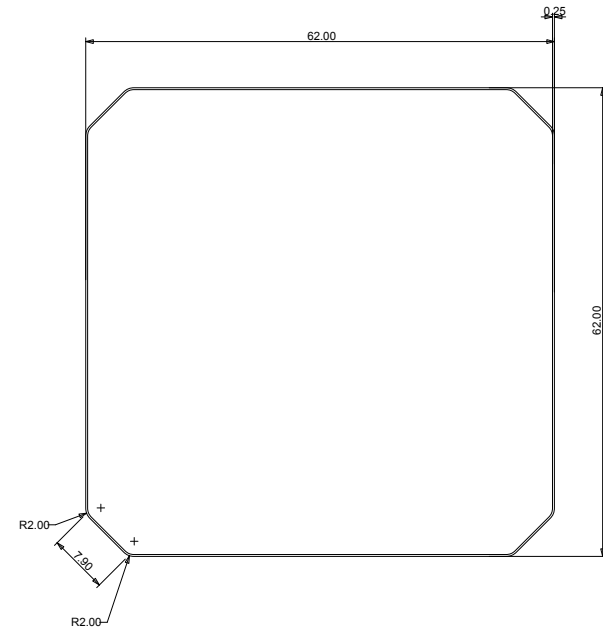

Xi6 Label

62mm X 62mm (label pocket size)

61.5mm X 61.5mm (label size)