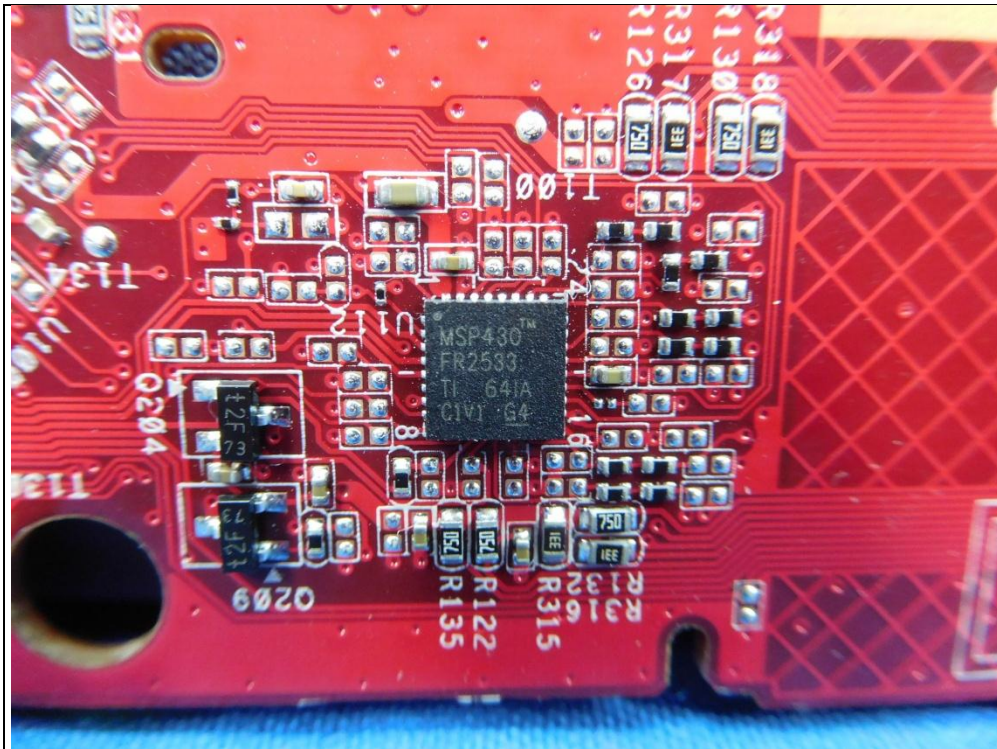

Model No. : Spectrum210-T

Antenna No. 1- Chain No.: Con2700

Antenna No. 2- Chain No.: ant100