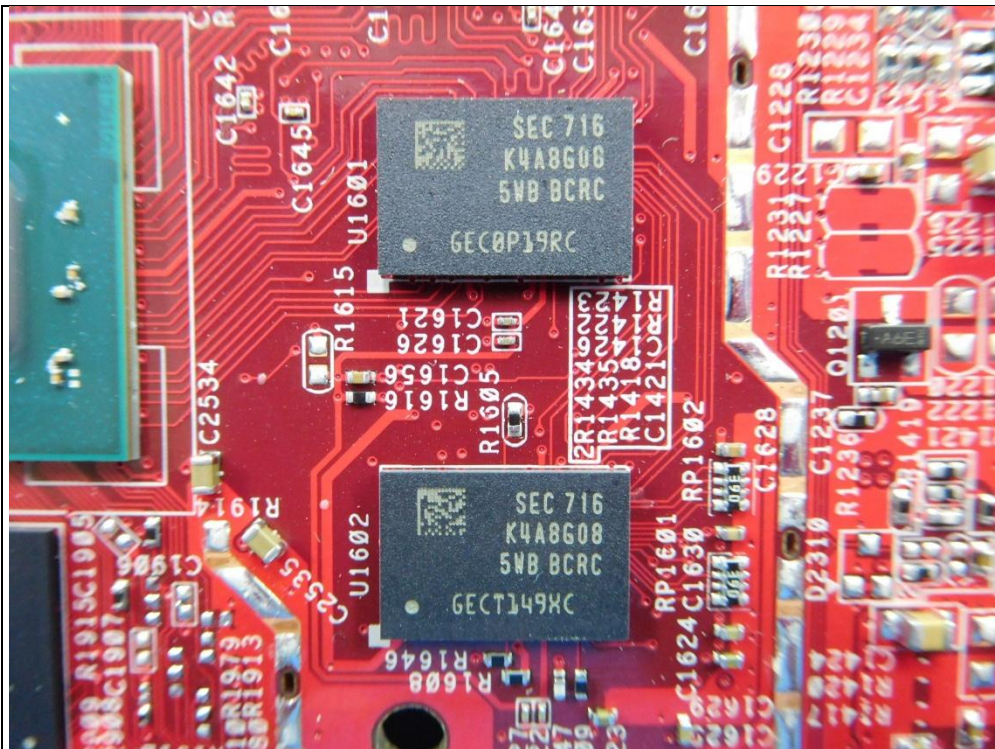

Model No. : Spectrum210-T

Antenna No. 1- Chain No.: Con2700

Antenna No. 2- Chain No.: ant100