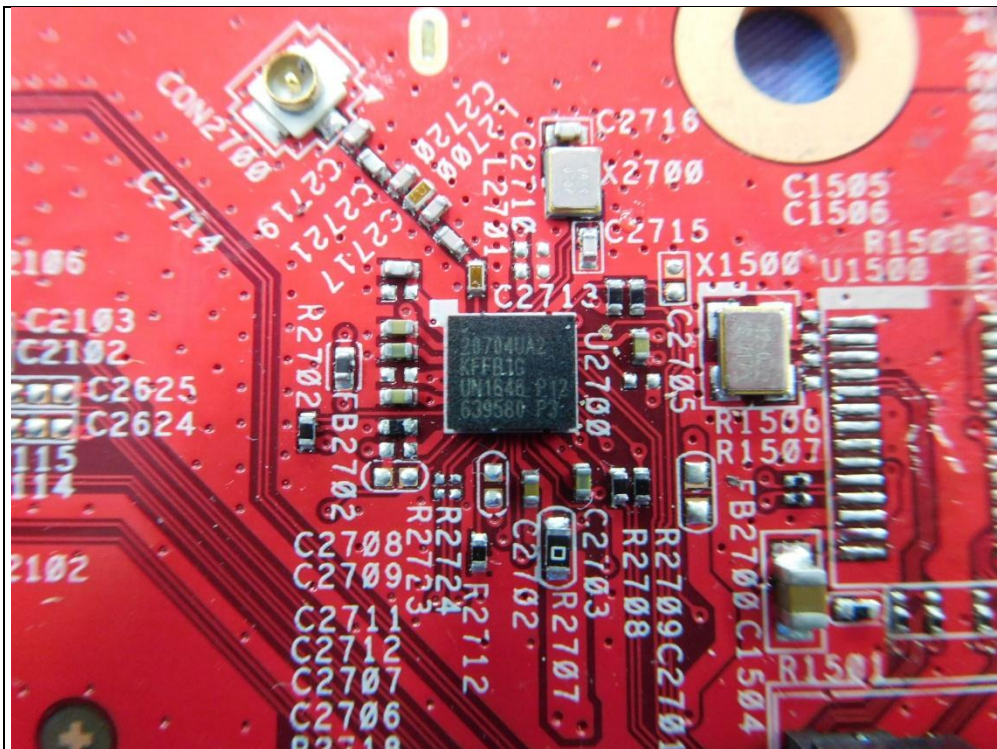

Model No. : Spectrum210-T

Antenna No. 1- Chain No.: Con2700

Antenna No. 2- Chain No.: ant100