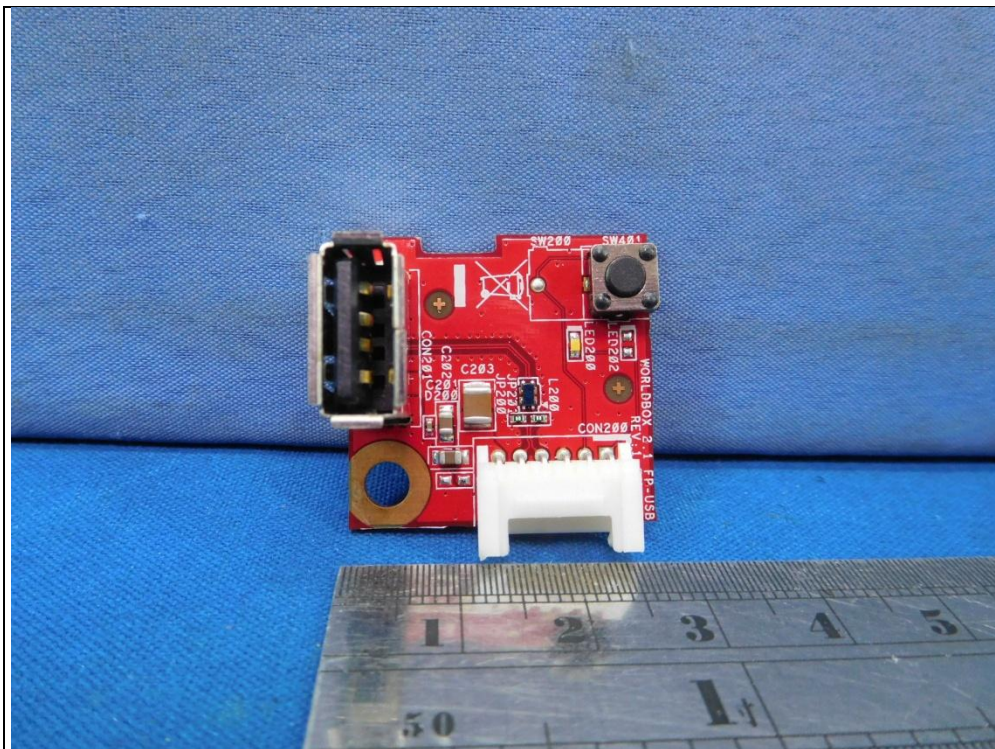

Model No. : Spectrum210-T

Antenna No. 1- Chain No.: Con2700

Antenna No. 2- Chain No.: ant100