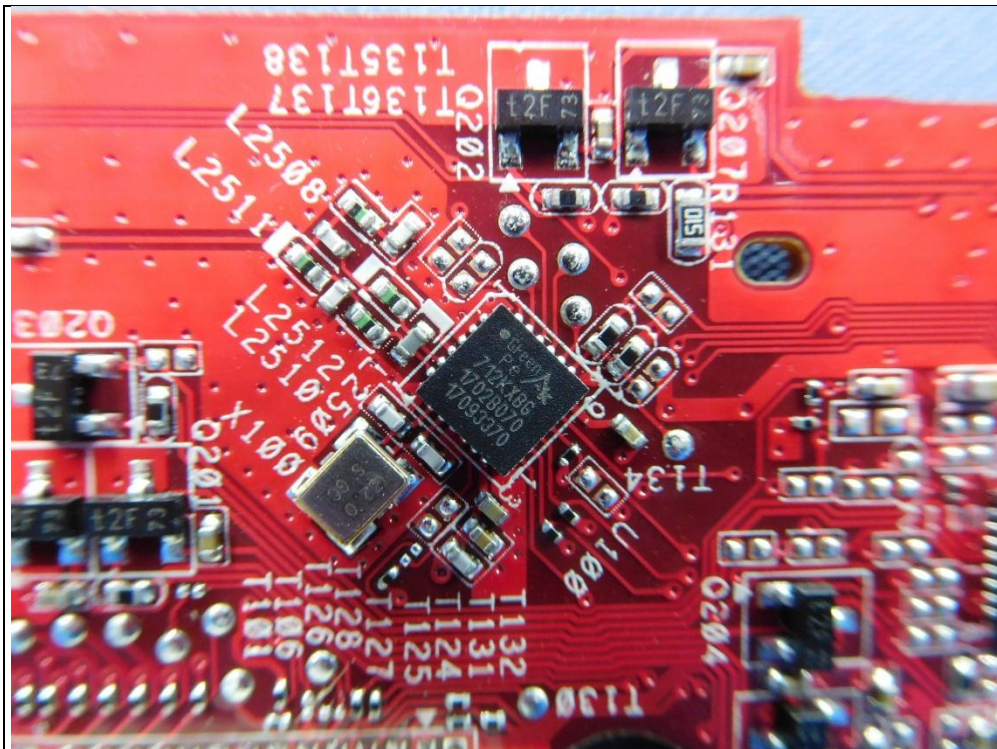

Model No. : Spectrum210-T

Antenna No. 1- Chain No.: Con2700

Antenna No. 2- Chain No.: ant100