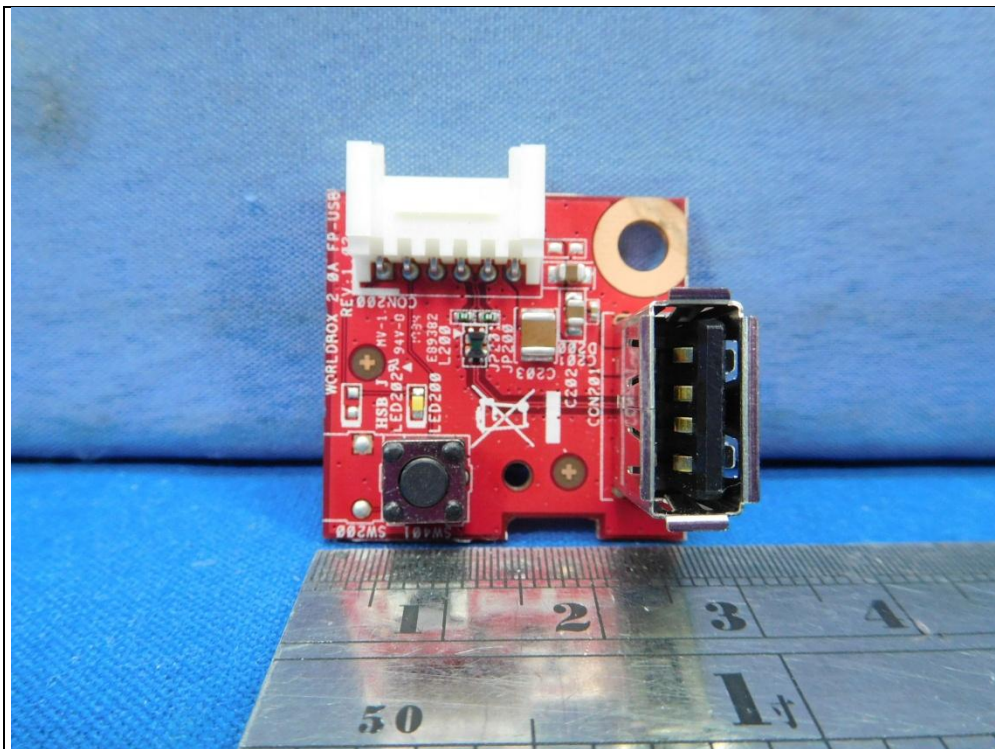

Model No. : Spectrum 110-T

Antenna No. 1- Chain No.: Con2700

Antenna No. 2- Chain No.: ant100