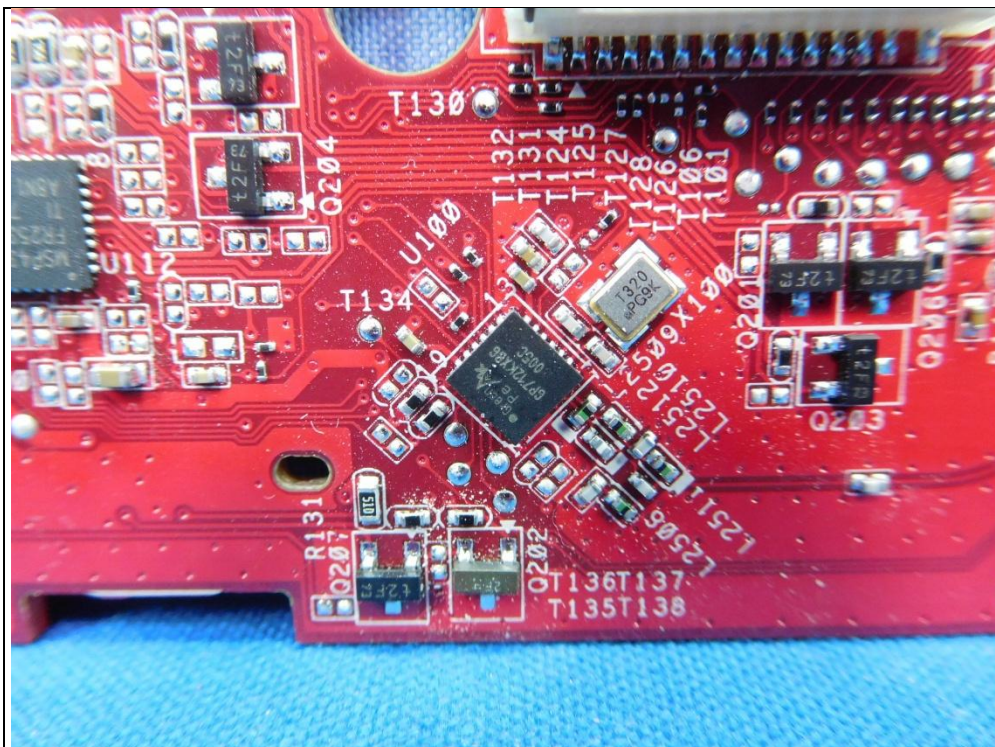

Model No. : Spectrum 110-T

Antenna No. 1- Chain No.: Con2700

Antenna No. 2- Chain No.: ant100