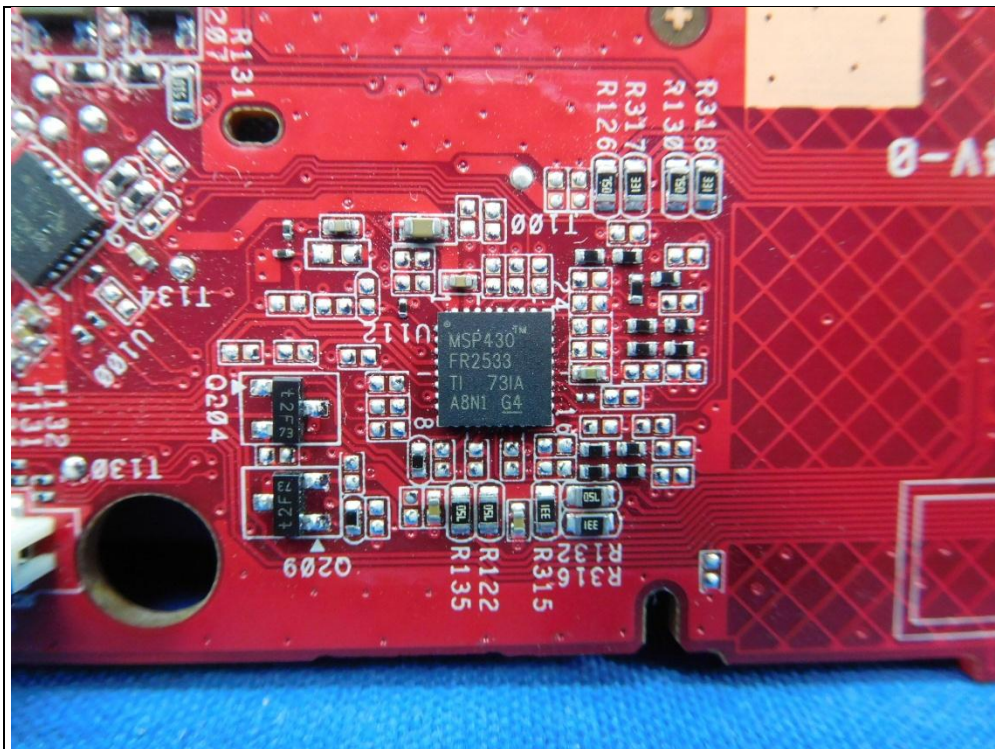

Model No. : Spectrum 110-T

Antenna No. 1- Chain No.: Con2700

Antenna No. 2- Chain No.: ant100