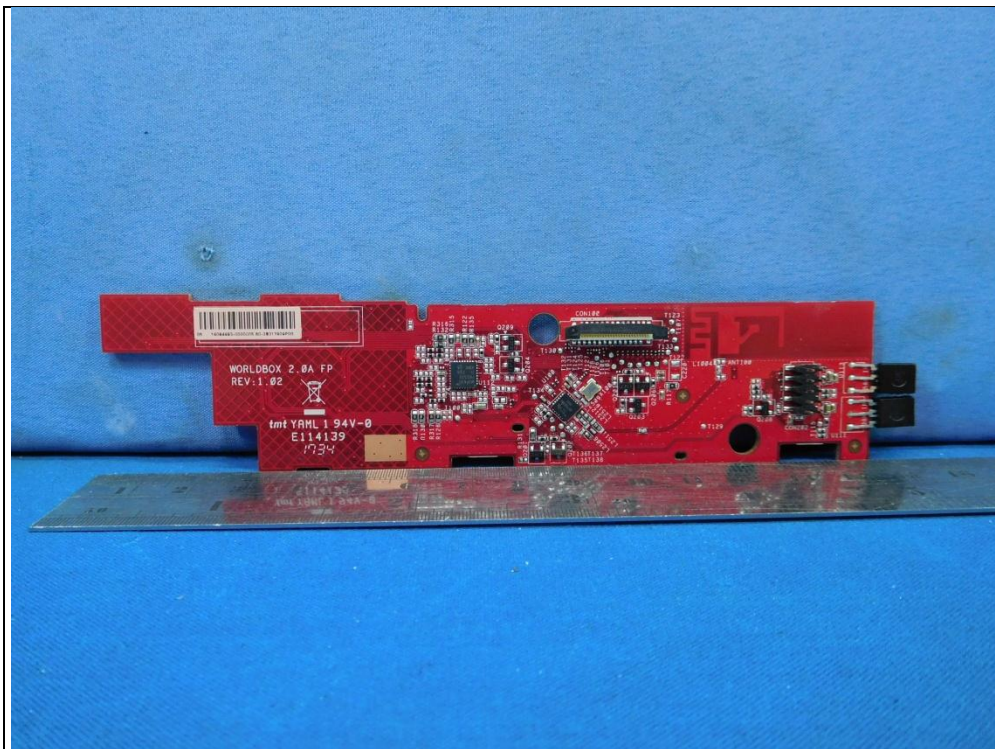

Model No. : Spectrum 110-T

Antenna No. 1- Chain No.: Con2700

Antenna No. 2- Chain No.: ant100