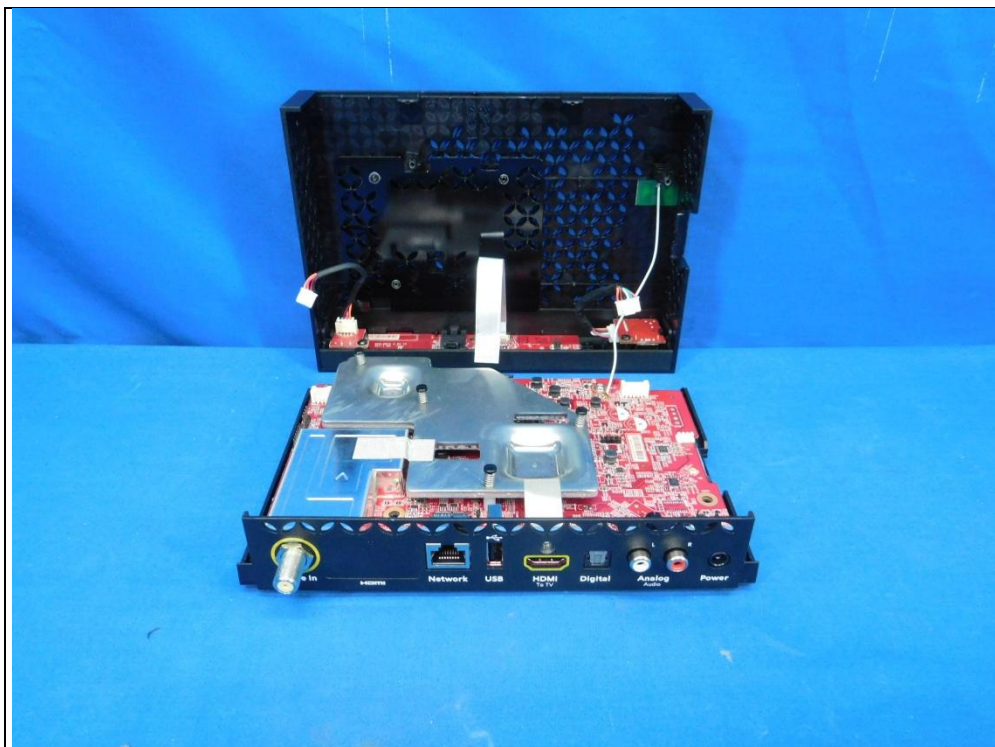

Model No. : Spectrum 110-T

Antenna No. 1- Chain No.: Con2700

Antenna No. 2- Chain No.: ant100