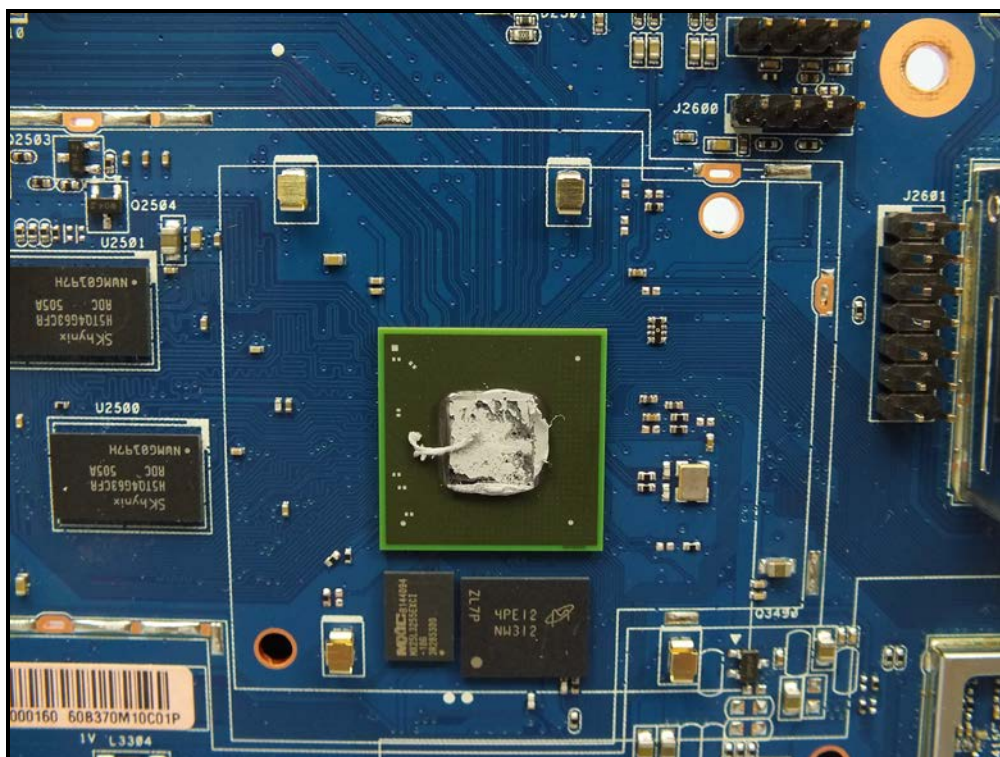

A D T

CONSTRUCTION PHOTOS OF EUT

Brand Name: CISCO

Model Name: Spectrum200-C

Model Name: Spectrum100-C