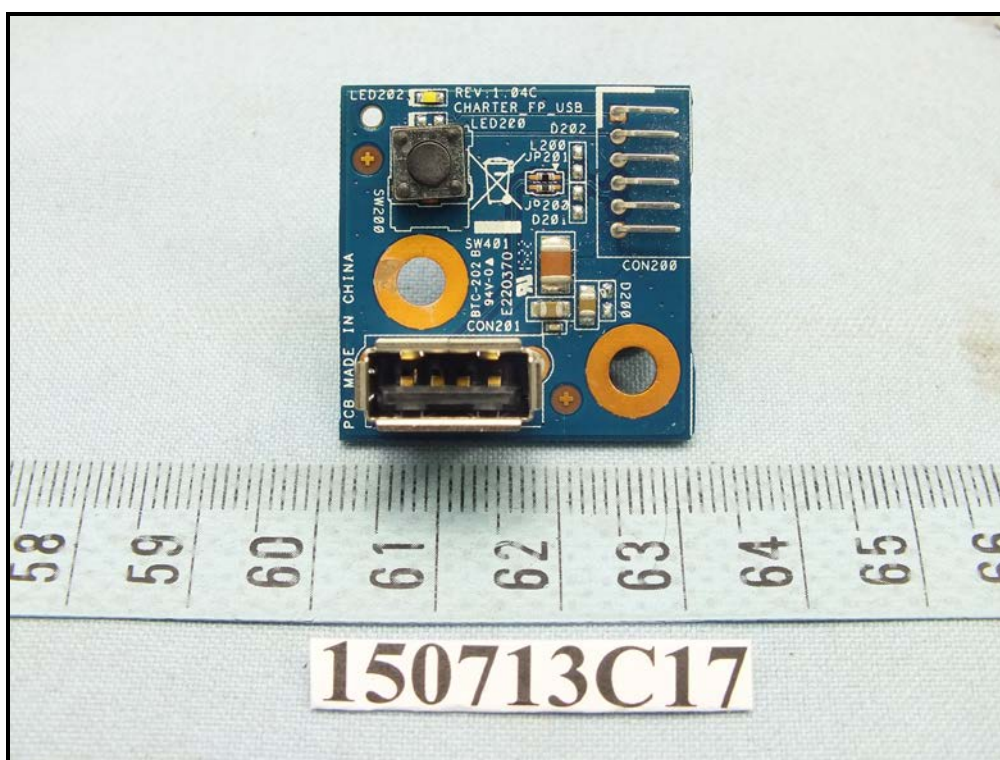

A D T

CONSTRUCTION PHOTOS OF EUT

Brand Name: CISCO

Model Name: Spectrum200-C

Model Name: Spectrum100-C