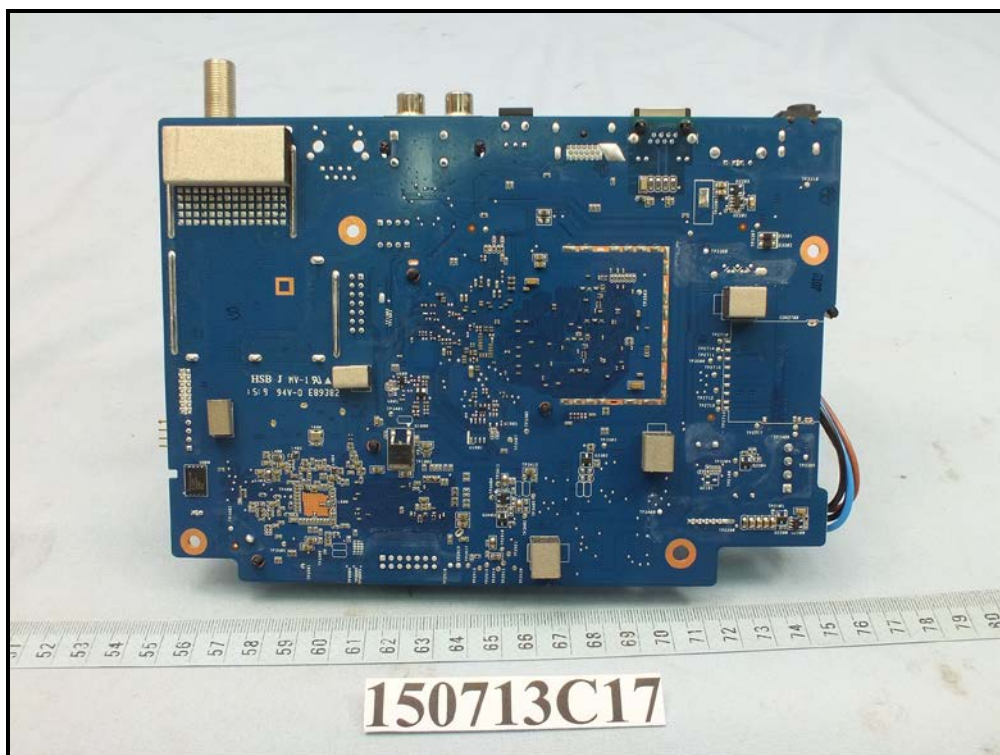

A D T

CONSTRUCTION PHOTOS OF EUT

Brand Name: CISCO

Model Name: Spectrum200-C

Model Name: Spectrum100-C