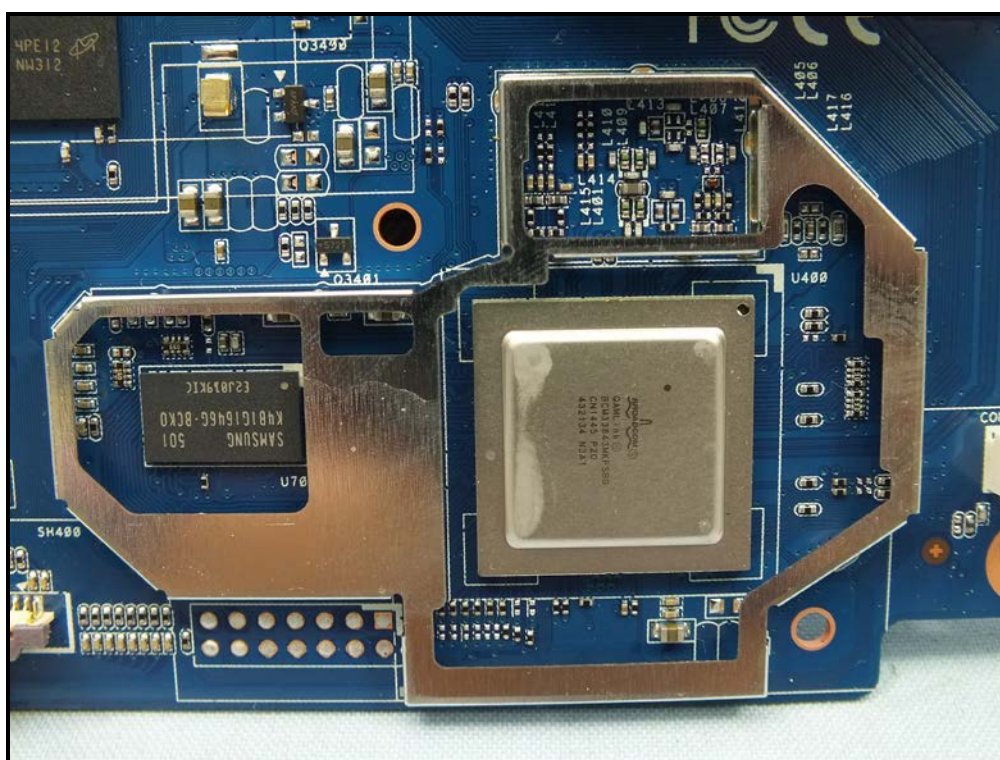

A D T

CONSTRUCTION PHOTOS OF EUT

Brand Name: CISCO

Model Name: Spectrum200-C

Model Name: Spectrum100-C