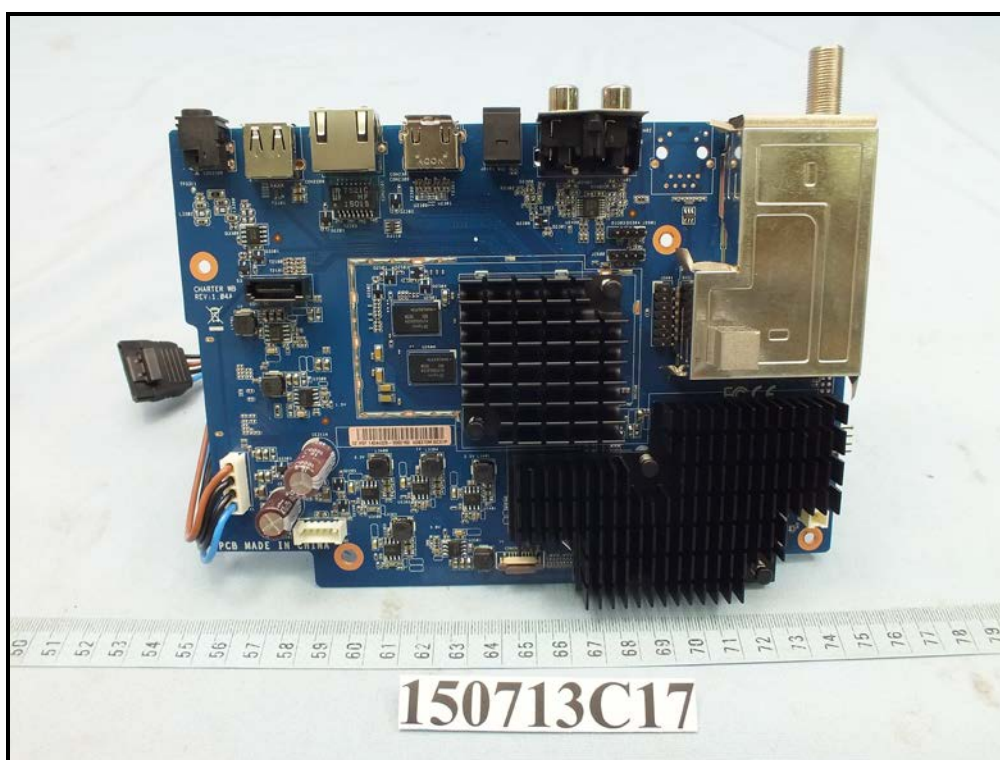

A D T

CONSTRUCTION PHOTOS OF EUT

Brand Name: CISCO

Model Name: Spectrum200-C

Model Name: Spectrum100-C