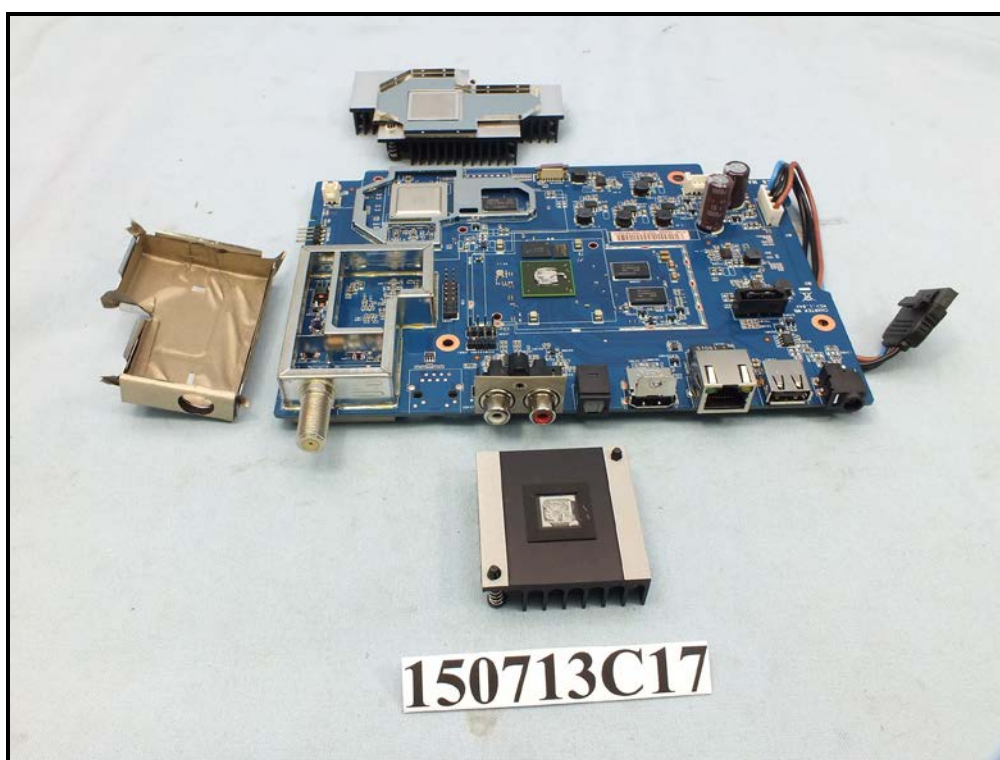

A D T

CONSTRUCTION PHOTOS OF EUT

Brand Name: CISCO

Model Name: Spectrum200-C

Model Name: Spectrum100-C