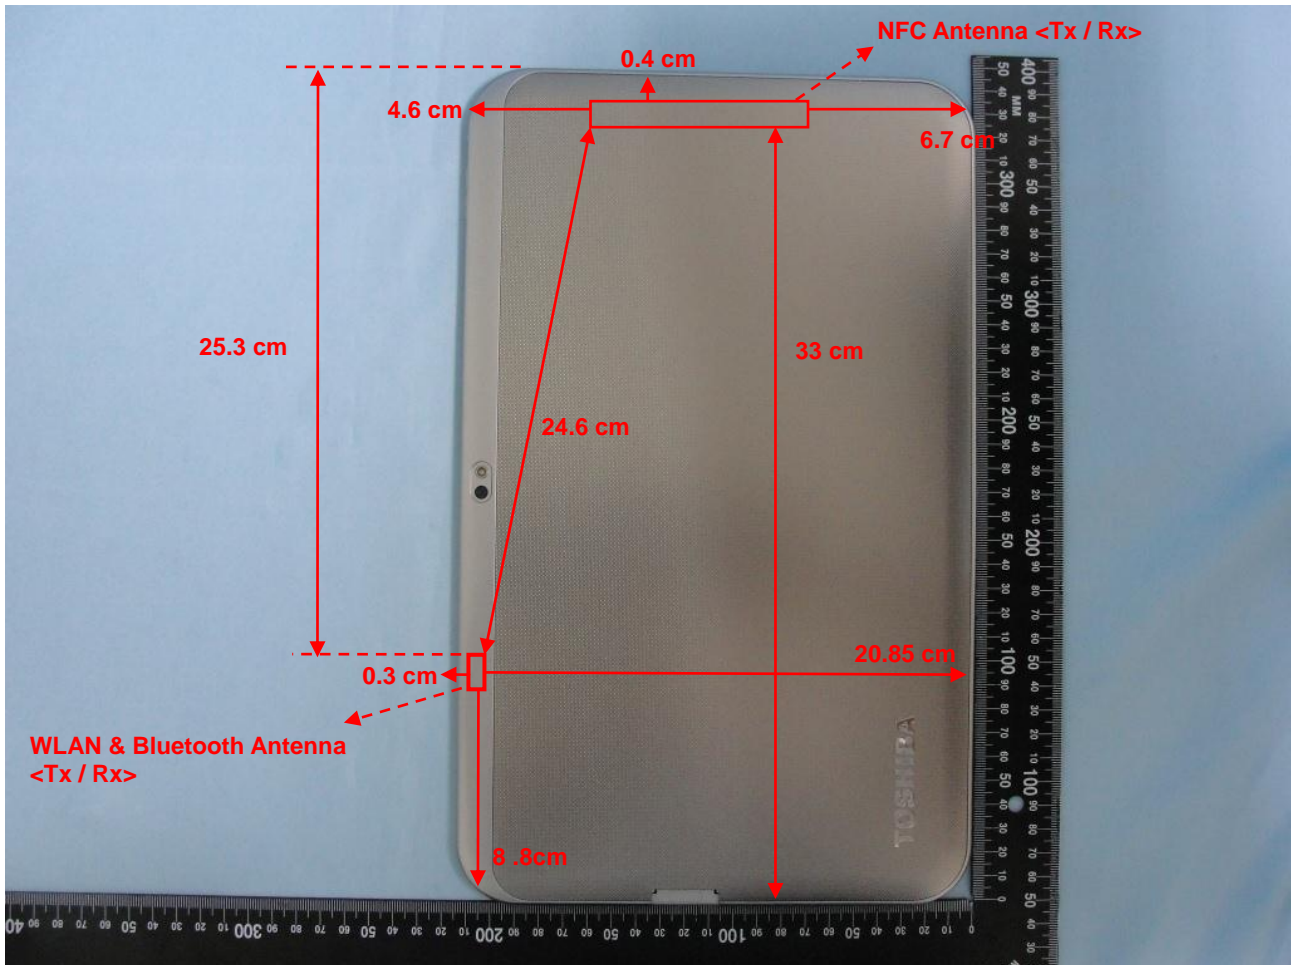

## Appendix D. Product Photos

Antenna Location :

Antenna	Length	Width
NFC Antenna <Tx / Rx>	10.0cm	1.0cm
WLAN & Bluetooth Antenna <Tx / Rx>	0.3cm	0.15cm

## Appendix E. Test Setup Photos

Bottom Face with Phantom 0 cm Gap

Secondary Landscape with Phantom 0 cm Gap