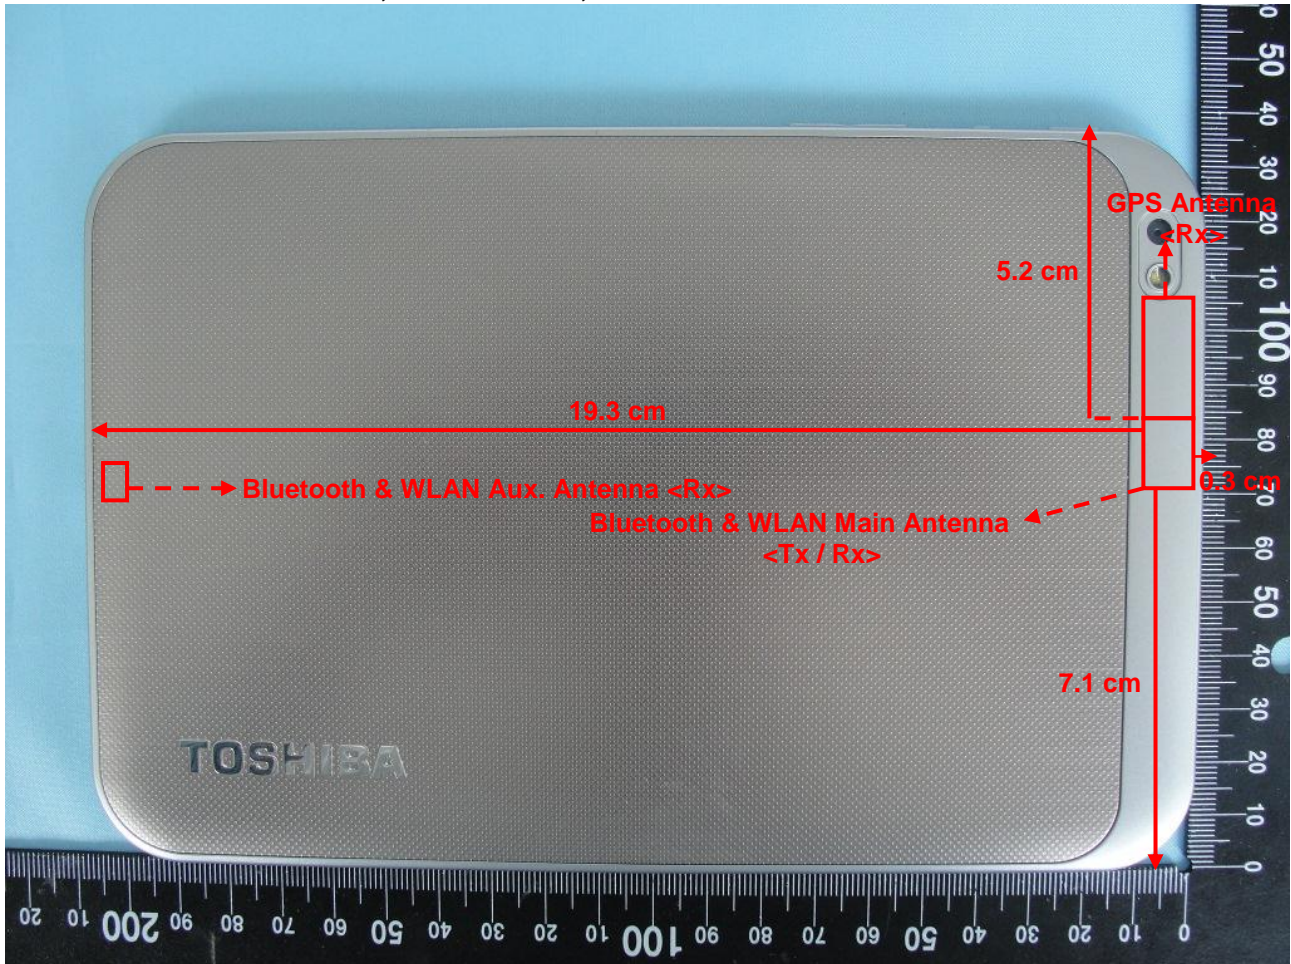

Brand Name: TOSHIBA, Excite

Model Name: TOSHIBA AT270, Excite 7 AT270, Excite 7 AT275

Antenna	Length	Width
Bluetooth & WLAN Main Antenna <Tx / Rx>	1.4 cm	1.1 cm
Bluetooth & WLAN Aux. Antenna <Rx>	0.3 cm	0.1 cm
GPS Antenna <Rx>	2.0 cm	1.1 cm