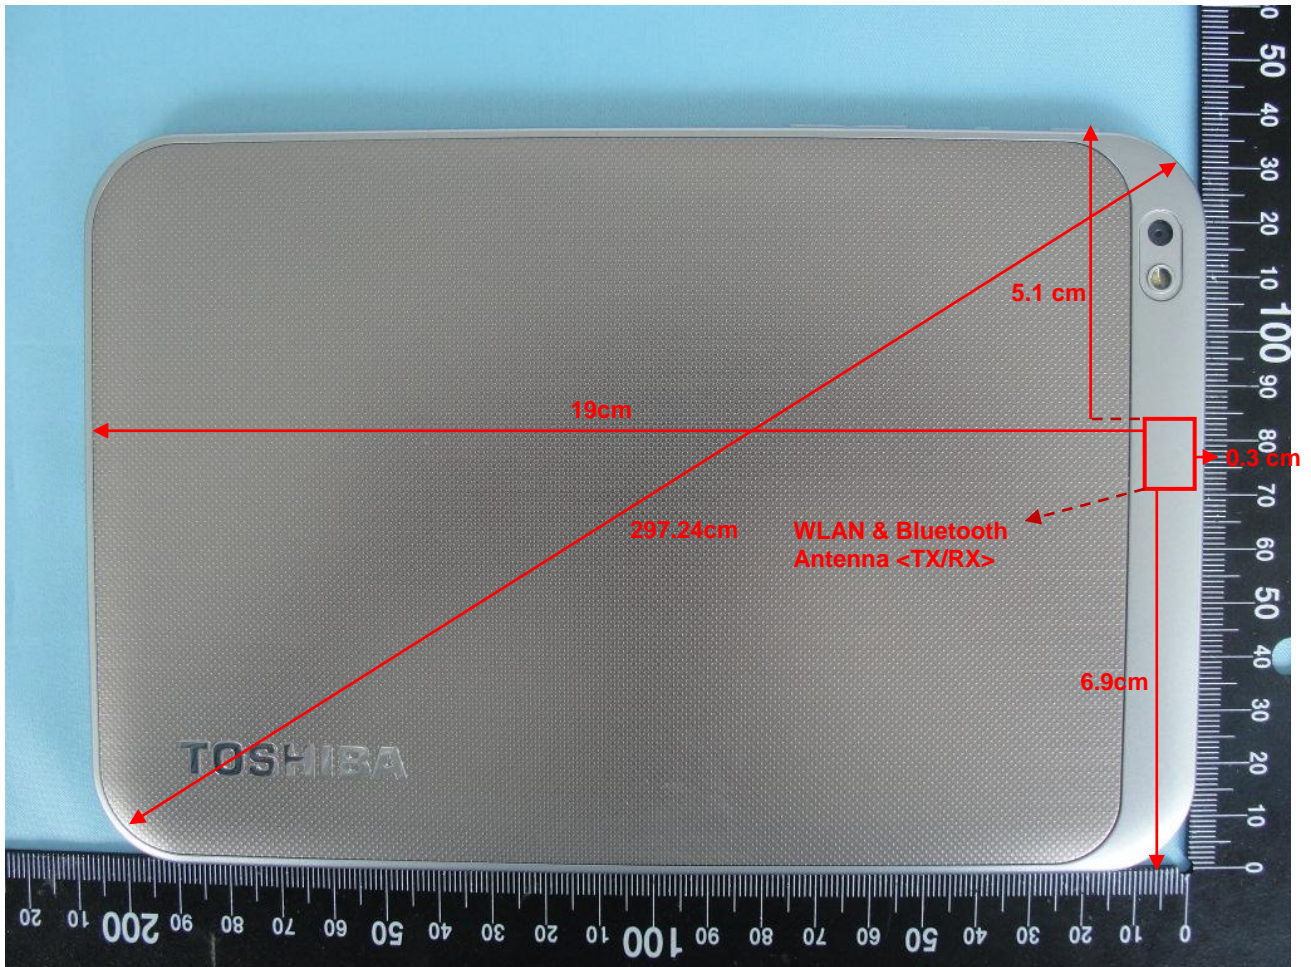

Appendix D. Product Photos

Antenna Location :

Antenna	Length	Width
WLAN&BT Antenna <TX/RX>	1.4cm	1.1cm

Appendix E. Test Setup Photos

Secondary Portrait with Phantom 0 cm Gap

Bottom Face with Phantom 0 cm Gap