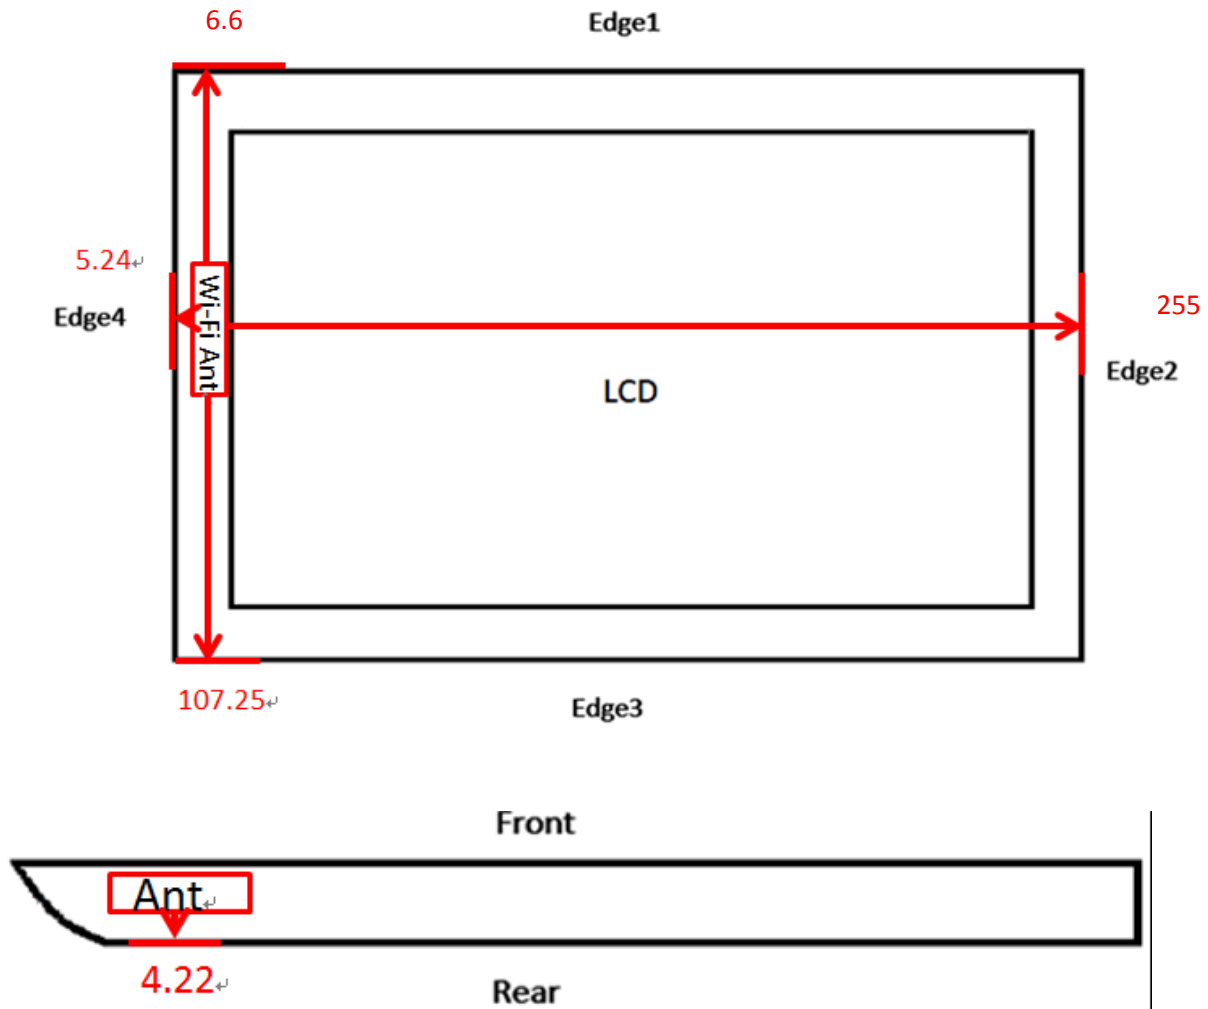

## Antenna Location

Separation Distance (mm)	Wi-Fi Antenna (Main)
Top-Edge (Edge1)	6.6
Right-Edge (Edge2)	255.0
Bottom-Edge (Edge3)	107.3
Left-Edge (Edge4)	5.2
Rear Surface	4.2

## Setup Photos

**Rear**

**Edge4**