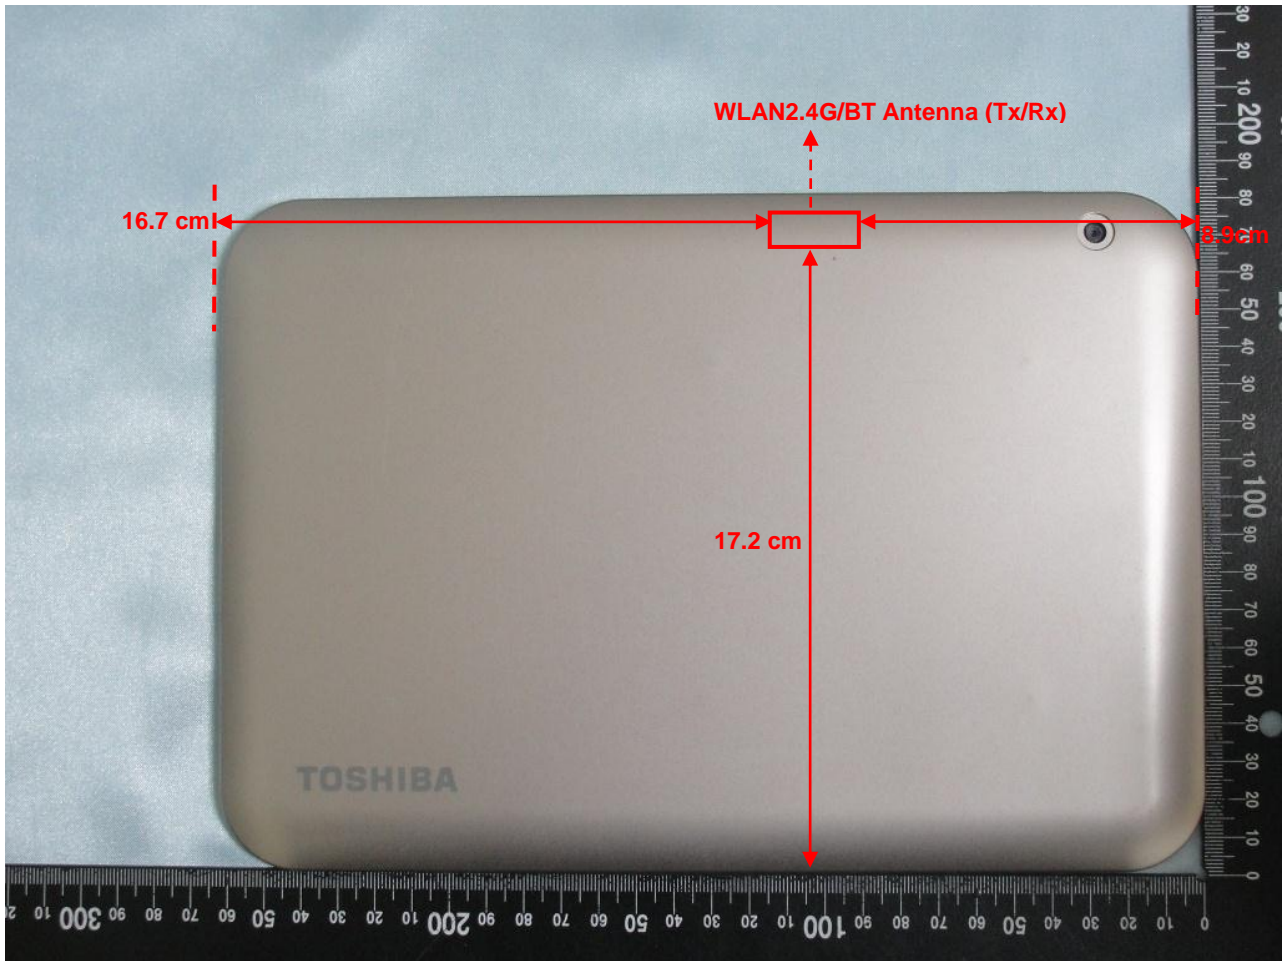

### Appendix D. Product Photos

Antenna Location :

DUT Length: 26.1 cm

DUT Width: 18 cm

Antenna	Length	Width
WLAN2.4G/BT	0.5cm	0.3cm

## Appendix E. Test Setup Photos

Bottom Face with Phantom 0 cm Gap

Edge 1 with Phantom 0 cm Gap