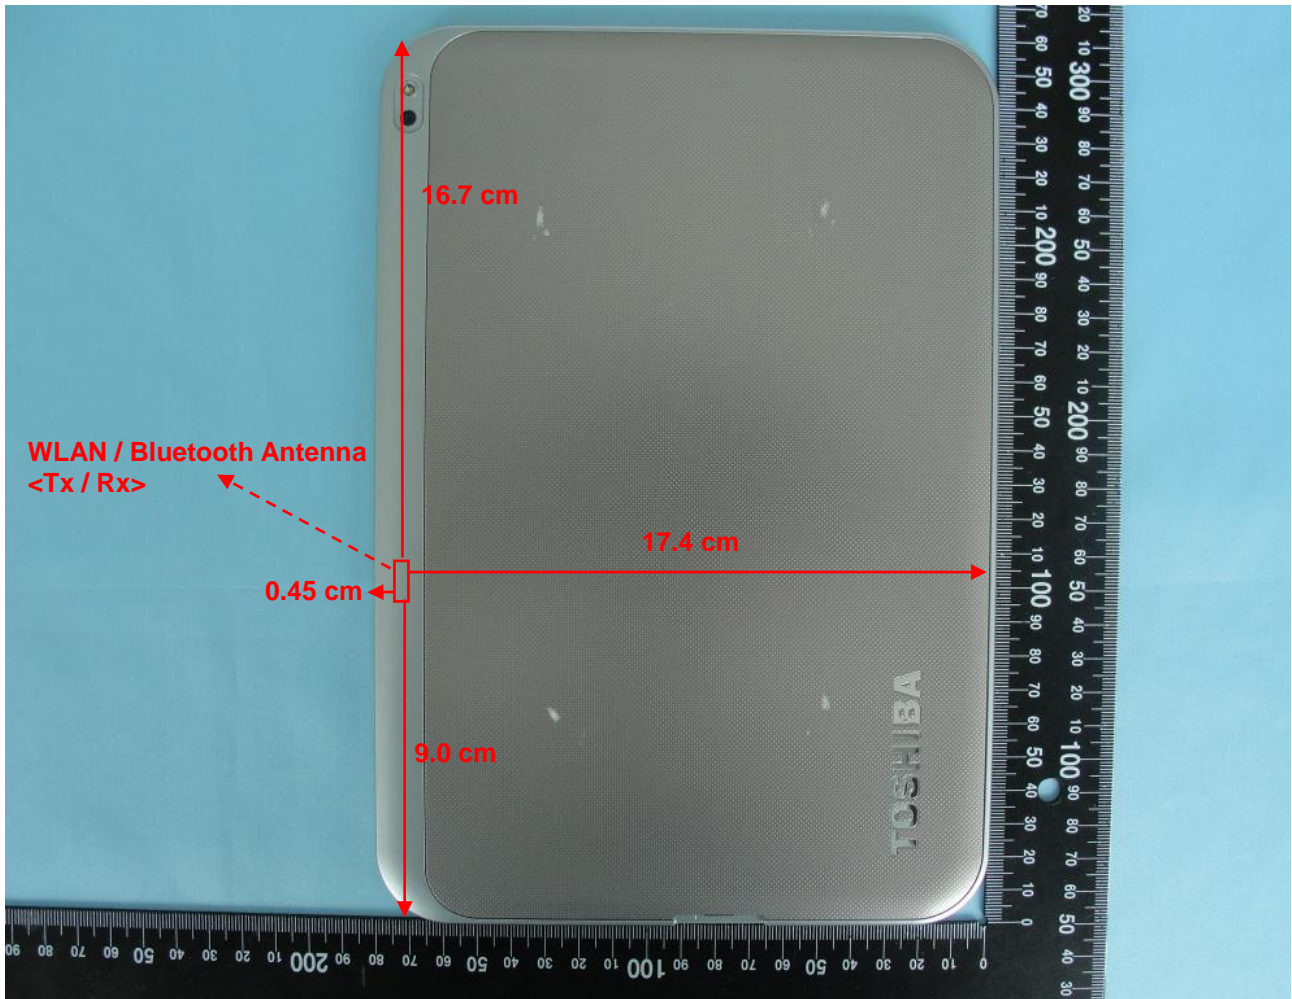

Appendix D. Product Photos

Antenna Location :

Antenna	Length	Width
WLAN / Bluetooth Antenna <Tx / Rx>	0.3cm	0.15cm

Appendix E. Test Setup Photos

Bottom Face with Phantom 0 cm Gap

Secondary Landscape with Phantom 0 cm Gap