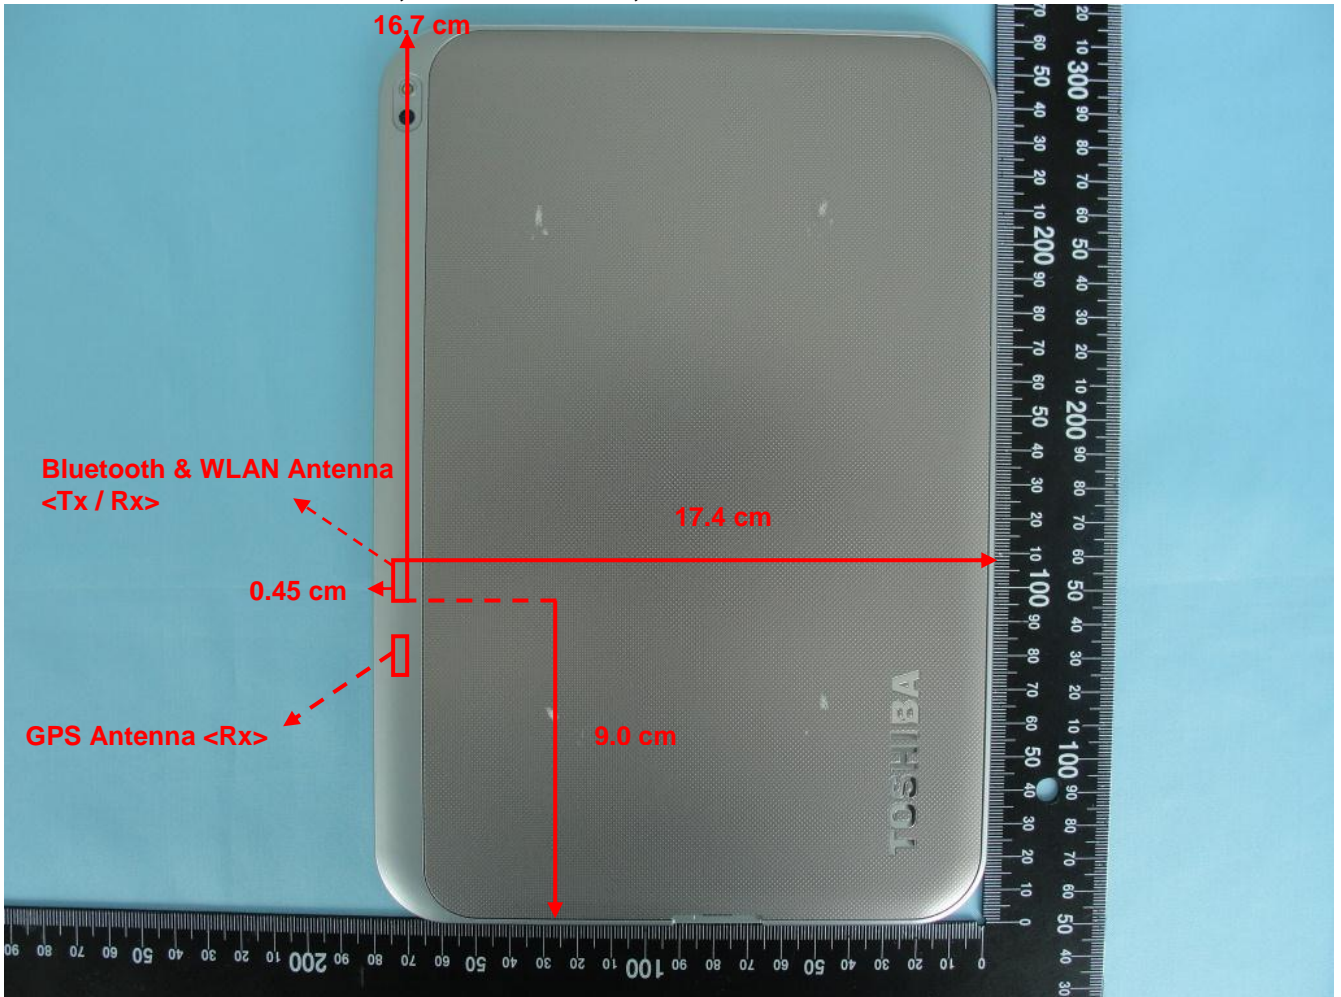

Brand Name: TOSHIBA, Excite

Model Name: TOSHIBA AT300, Excite 10 AT300, Excite 10 AT305

Antenna	Length	Width
Bluetooth & WLAN Antenna <Tx / Rx>	0.3 cm	0.15 cm
GPS Antenna <Rx>	0.3 cm	0.15 cm