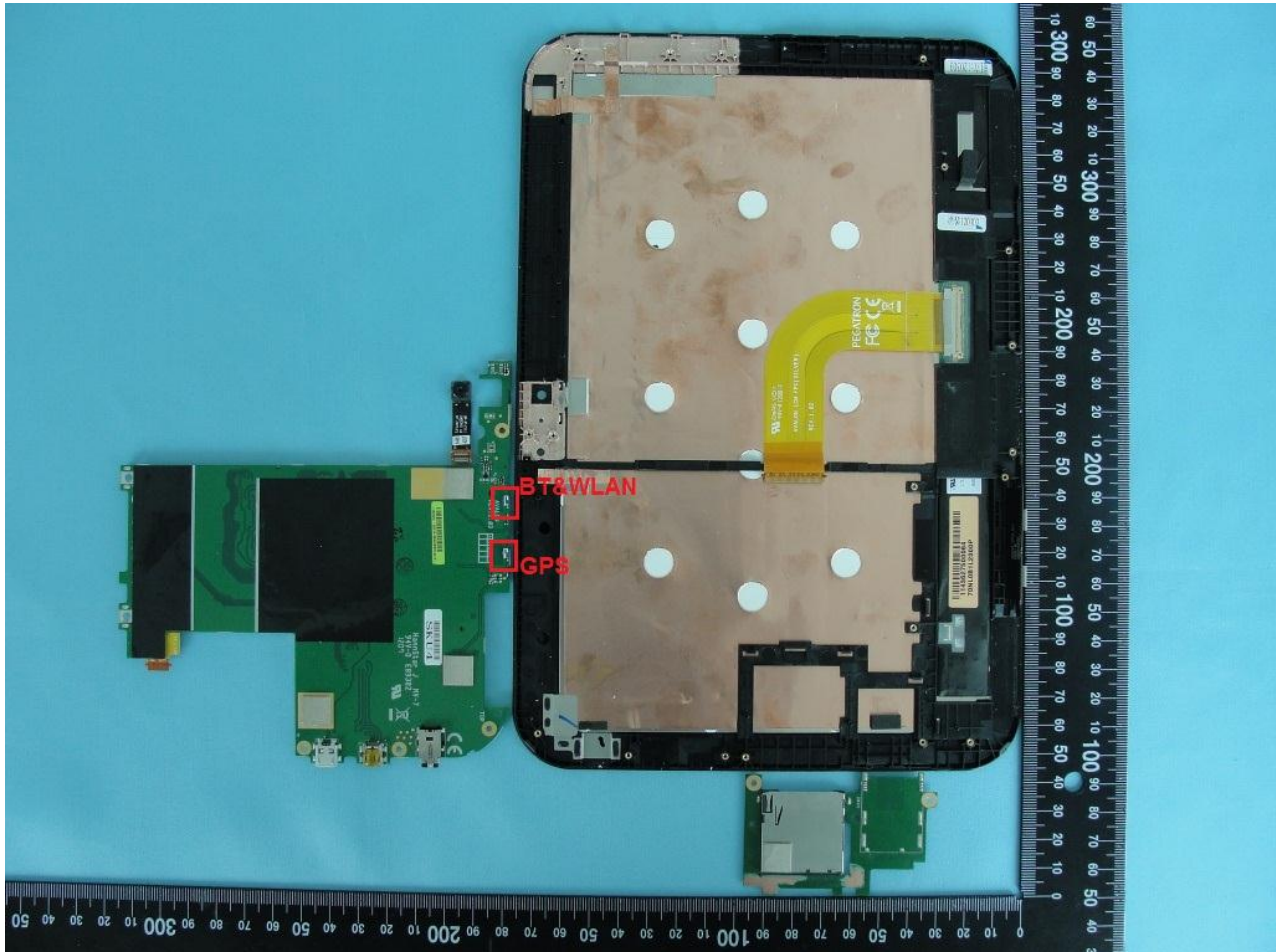

3. Internal Photograph of EUT

Brand Name: TOSHIBA, Excite

Model Name: TOSHIBA AT300, Excite 10 AT300, Excite 10 AT305

Brand Name: TOSHIBA, Excite

Model Name: TOSHIBA AT300, Excite 10 AT300, Excite 10 AT305

Brand Name: TOSHIBA, Excite

Model Name: TOSHIBA AT300, Excite 10 AT300, Excite 10 AT305

Brand Name: TOSHIBA, Excite

Model Name: TOSHIBA AT300, Excite 10 AT300, Excite 10 AT305

Brand Name: TOSHIBA, Excite

Model Name: TOSHIBA AT300, Excite 10 AT300, Excite 10 AT305