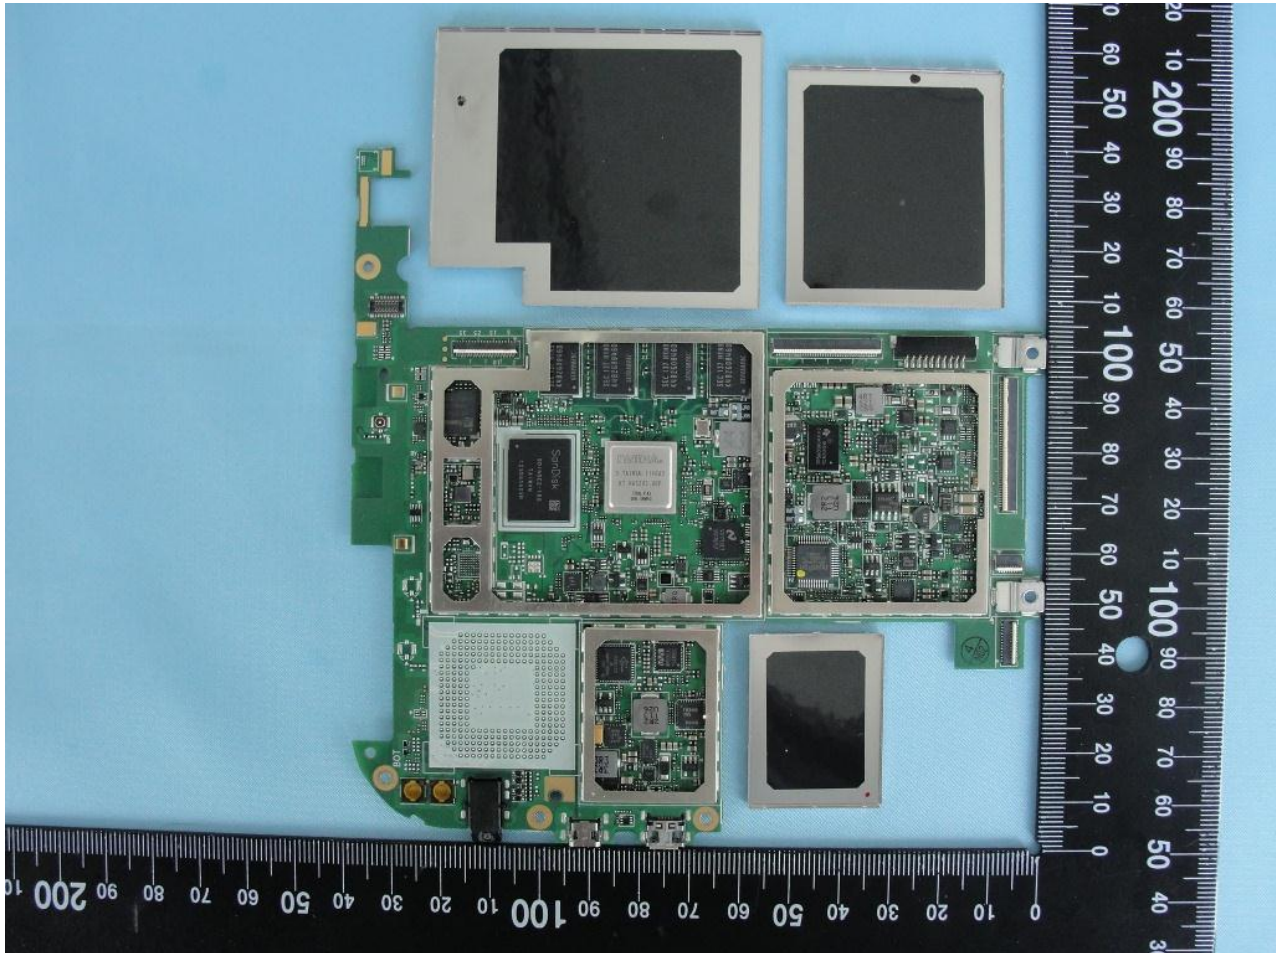

3. Internal Photograph of EUT

Brand Name: TOSHIBA, Excite

Model Name: TOSHIBA AT300, Excite 10 AT300, Excite 10 AT305

Brand Name: TOSHIBA, Excite

Model Name: TOSHIBA AT300, Excite 10 AT300, Excite 10 AT305

Brand Name: TOSHIBA, Excite

Model Name: TOSHIBA AT300, Excite 10 AT300, Excite 10 AT305

Brand Name: TOSHIBA, Excite

Model Name: TOSHIBA AT300, Excite 10 AT300, Excite 10 AT305

Brand Name: TOSHIBA, Excite

Model Name: TOSHIBA AT300, Excite 10 AT300, Excite 10 AT305