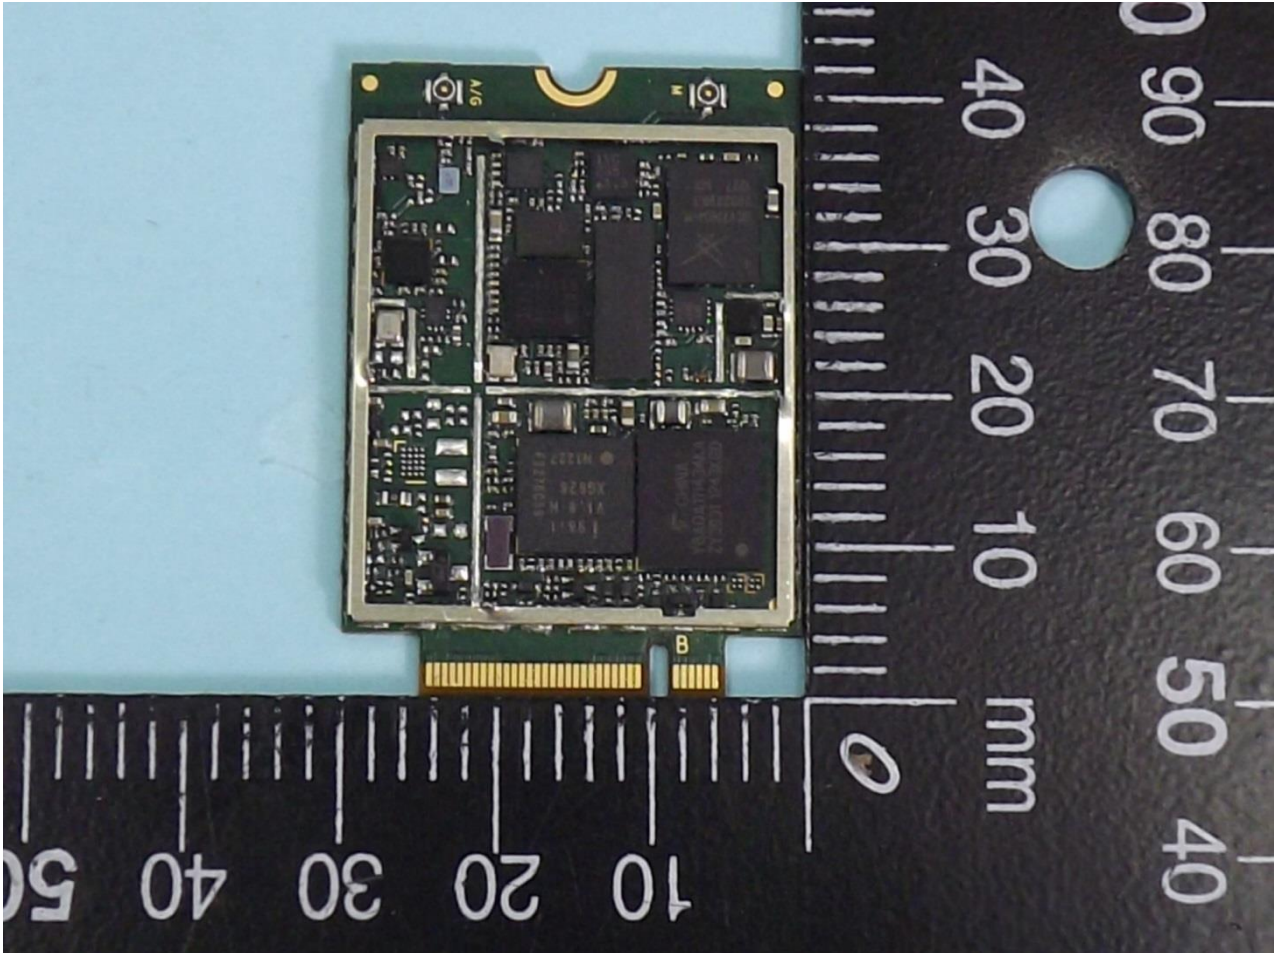

1. Photograph of the EUT

EUT: HSPA+ Module (Brand Name: HUAWEI / Model Name: MU736)

EUT: HSPA+ Module (Brand Name: HUAWEI / Model Name: MU736)

EUT: HSPA+ Module (Brand Name: HUAWEI / Model Name: MU736)

2. External Photograph of the Host

Host: Tablet (Brand Name: TOSHIBA / Model Name: TOSHIBA AT10-A、TOSHIBA AT15-A)

Host: Tablet (Brand Name: TOSHIBA / Model Name: TOSHIBA AT10-A、TOSHIBA AT15-A)

Host: Tablet (Brand Name: TOSHIBA / Model Name: TOSHIBA AT10-A、TOSHIBA AT15-A)

3. Photograph of Accessory for the Host

Host: Tablet (Brand Name: TOSHIBA / Model Name: TOSHIBA AT10-A、TOSHIBA AT15-A)

List of Accessory for Host (Tablet):

Specification of Accessory		
AC Adapter	Brand Name	TOSHIBA
	Model Name	PA3996U-1ACA
Battery	Brand Name	TOSHIBA
	Model Name	PA5053U-1BRS
USB Cable	Brand Name	COPARTNER
	Model Name	CABLEX/S00-485
LCD Panel	Brand Name	AUO
	Model Name	B101EVN07.0
Camera (Front)	Brand Name	Liteon
	Model Name	12P2SF187
Camera (Rear)	Brand Name	Liteon
	Model Name	12P2BA303
KEYBOARD COVER	Brand Name	TOSHIBA
	Model Name	U68B