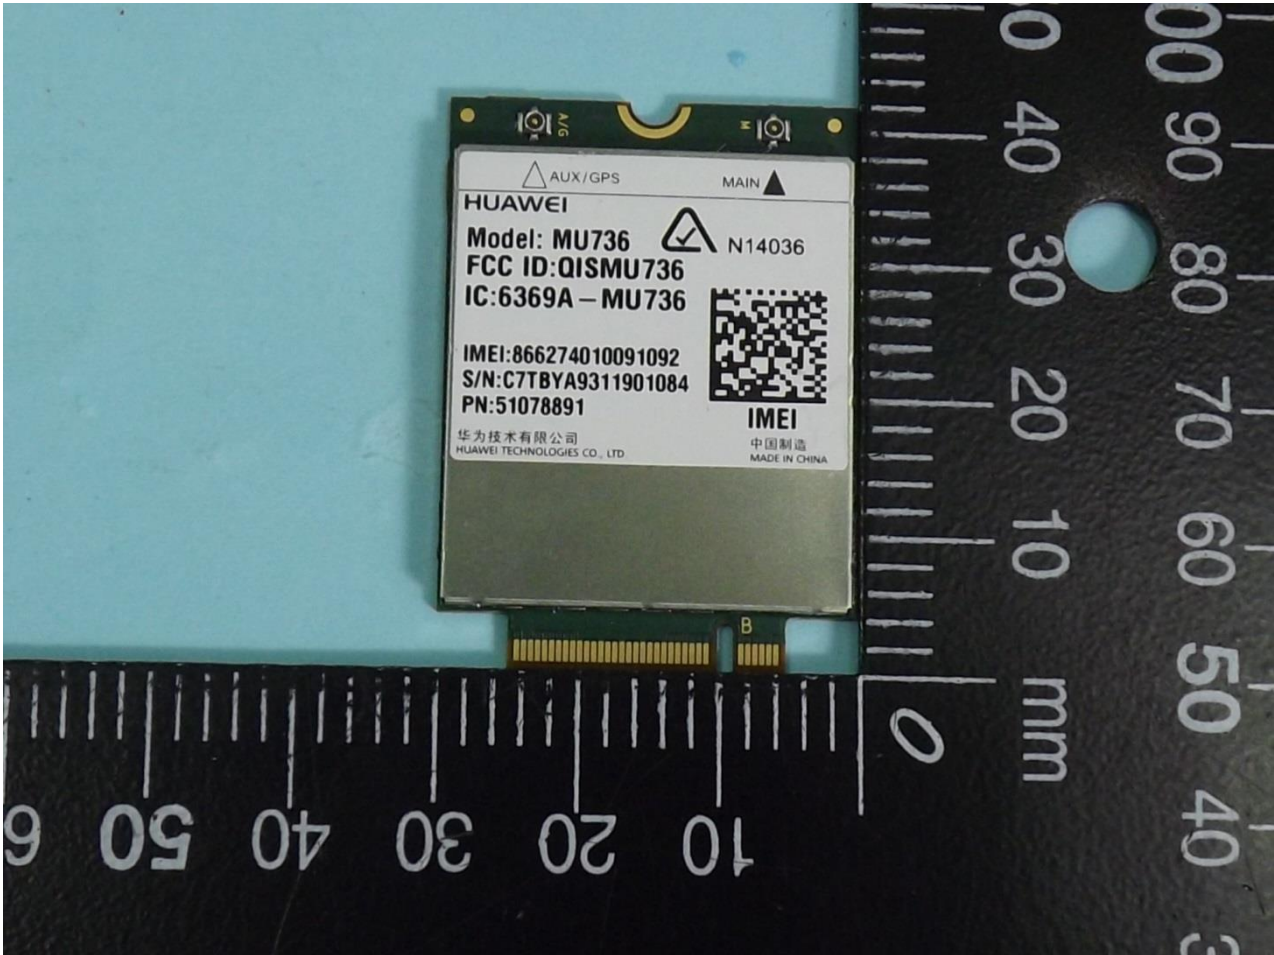

1. Photograph of the EUT

EUT: HSPA+ Module (Brand Name: HUAWEI / Model Name: MU736)

EUT: HSPA+ Module (Brand Name: HUAWEI / Model Name: MU736)

EUT: HSPA+ Module (Brand Name: HUAWEI / Model Name: MU736)

2. External Photograph of the Host

Host: Tablet (Brand Name: TOSHIBA / Model Name: TOSHIBA AT10-A、TOSHIBA AT15-A)

Host: Tablet (Brand Name: TOSHIBA / Model Name: TOSHIBA AT10-A、TOSHIBA AT15-A)

Host: Tablet (Brand Name: TOSHIBA / Model Name: TOSHIBA AT10-A、TOSHIBA AT15-A)

3. Photograph of Accessory for the Host

Host: Tablet (Brand Name: TOSHIBA / Model Name: TOSHIBA AT10-A、TOSHIBA AT15-A)

List of Accessory for Host (Tablet):

Specification of Accessory		
AC Adapter	Brand Name	TOSHIBA
	Model Name	PA3996U-1ACA
Battery	Brand Name	TOSHIBA
	Model Name	PA5053U-1BRS
USB Cable	Brand Name	COPARTNER
	Model Name	CABLEX/S00-485
LCD Panel	Brand Name	AUO
	Model Name	B101EVN07.0
Camera (Front)	Brand Name	Liteon
	Model Name	12P2SF187
Camera (Rear)	Brand Name	Liteon
	Model Name	12P2BA303
KEYBOARD COVER	Brand Name	TOSHIBA
	Model Name	U68B