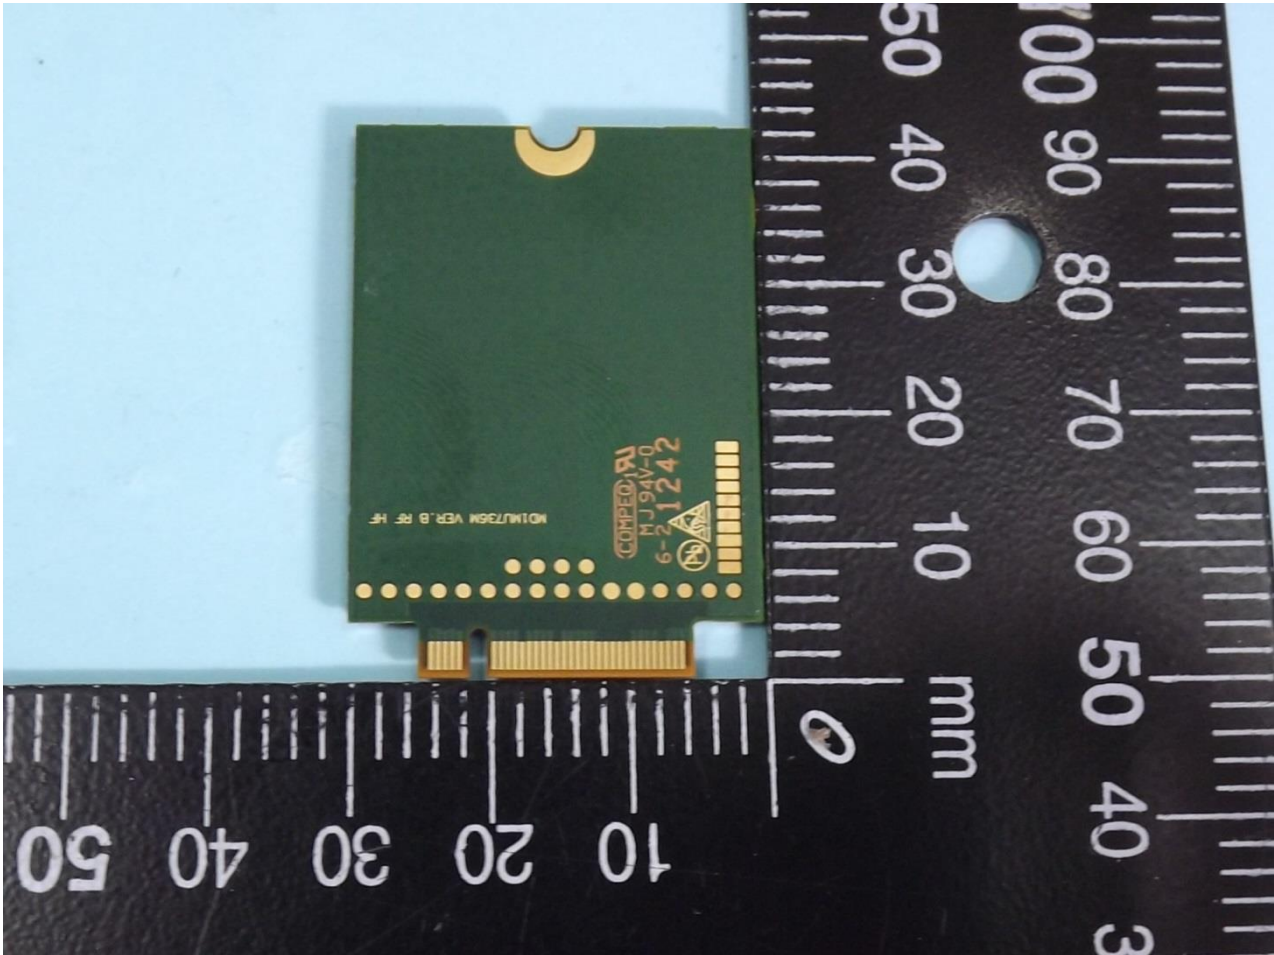

1. Photograph of the EUT

EUT: HSPA+ Module (Brand Name: HUAWEI / Model Name: MU736)

EUT: HSPA+ Module (Brand Name: HUAWEI / Model Name: MU736)

EUT: HSPA+ Module (Brand Name: HUAWEI / Model Name: MU736)

2. External Photograph of the Host

Host: Tablet (Brand Name: TOSHIBA / Model Name: TOSHIBA AT10-A、TOSHIBA AT15-A)

Host: Tablet (Brand Name: TOSHIBA / Model Name: TOSHIBA AT10-A、TOSHIBA AT15-A)

Host: Tablet (Brand Name: TOSHIBA / Model Name: TOSHIBA AT10-A、TOSHIBA AT15-A)