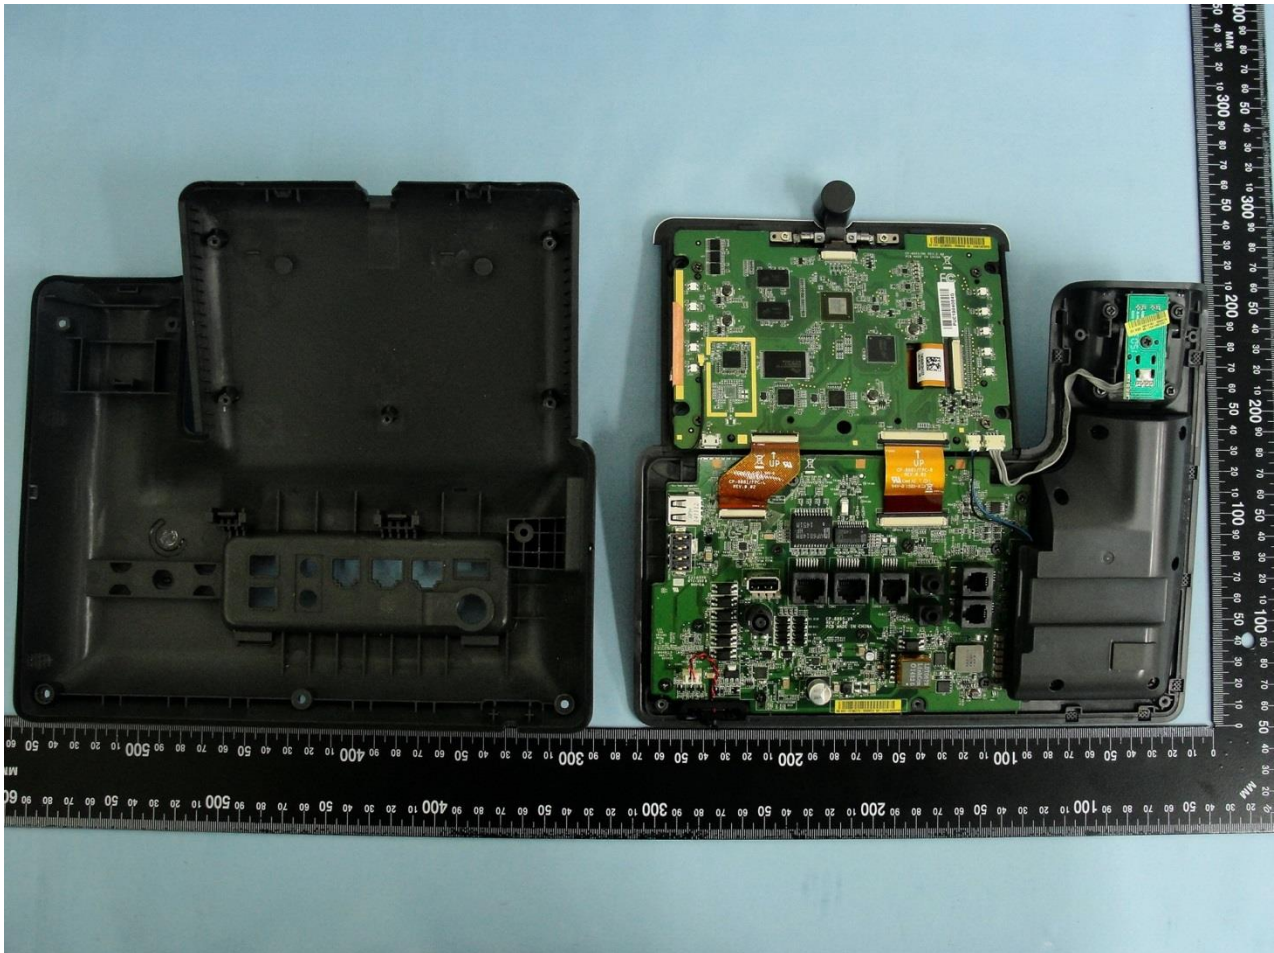

2. Internal Photograph of EUT

Brand Name: CISCO / Model Name: CP-8865

Brand Name: CISCO / Model Name: CP-8865

Brand Name: CISCO / Model Name: CP-8865

Brand Name: CISCO / Model Name: CP-8865

Brand Name: CISCO / Model Name: CP-8865

Brand Name: CISCO / Model Name: CP-8865

Brand Name: CISCO / Model Name: CP-8865

Brand Name: CISCO / Model Name: CP-8865

Brand Name: CISCO / Model Name: CP-8865

Brand Name: CISCO / Model Name: CP-8865

Brand Name: CISCO / Model Name: CP-8865