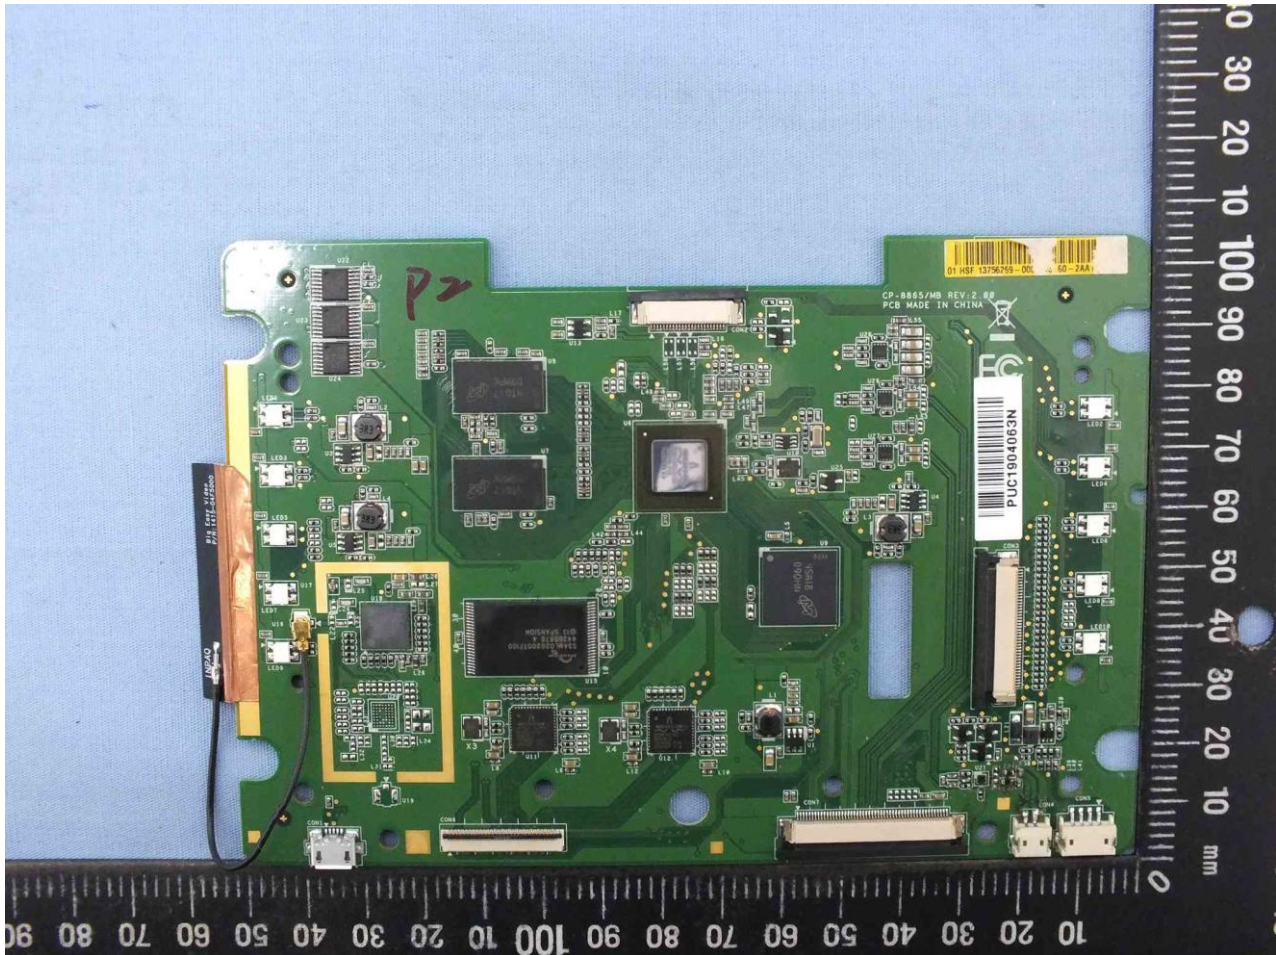

2. Internal Photograph of EUT

Brand Name: CISCO / Model Name: CP-8865

Brand Name: CISCO / Model Name: CP-8865

Brand Name: CISCO / Model Name: CP-8865

Brand Name: CISCO / Model Name: CP-8865

Brand Name: CISCO / Model Name: CP-8865

Brand Name: CISCO / Model Name: CP-8865

Brand Name: CISCO / Model Name: CP-8865

Brand Name: CISCO / Model Name: CP-8865

Brand Name: CISCO / Model Name: CP-8865

Brand Name: CISCO / Model Name: CP-8865

Brand Name: CISCO / Model Name: CP-8865