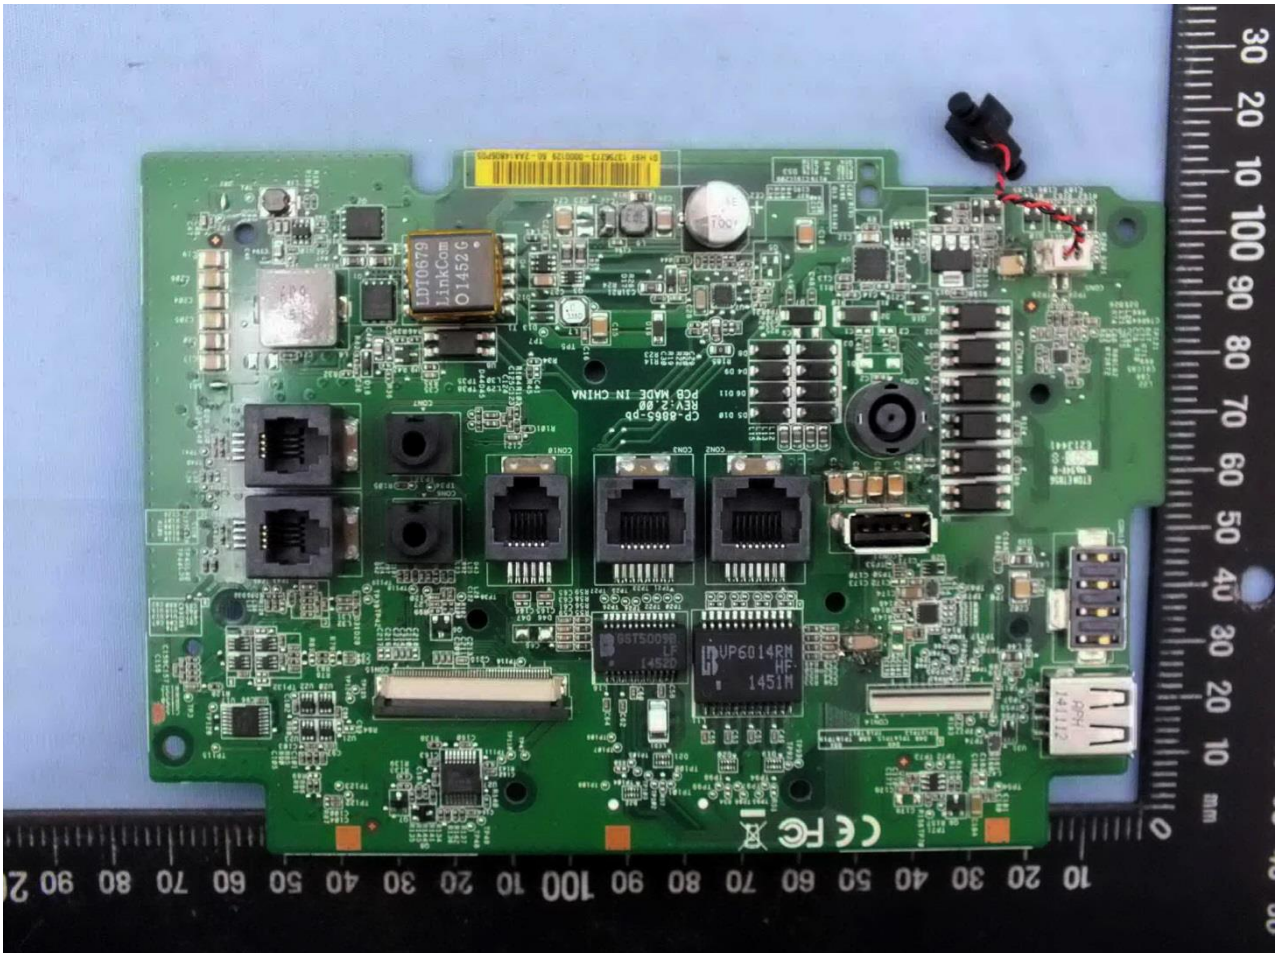

2. Internal Photograph of EUT

Brand Name: CISCO / Model Name: CP-8865

Brand Name: CISCO / Model Name: CP-8865

Brand Name: CISCO / Model Name: CP-8865

Brand Name: CISCO / Model Name: CP-8865

Brand Name: CISCO / Model Name: CP-8865

Brand Name: CISCO / Model Name: CP-8865

Brand Name: CISCO / Model Name: CP-8865

Brand Name: CISCO / Model Name: CP-8865

Brand Name: CISCO / Model Name: CP-8865

Brand Name: CISCO / Model Name: CP-8865

Brand Name: CISCO / Model Name: CP-8865