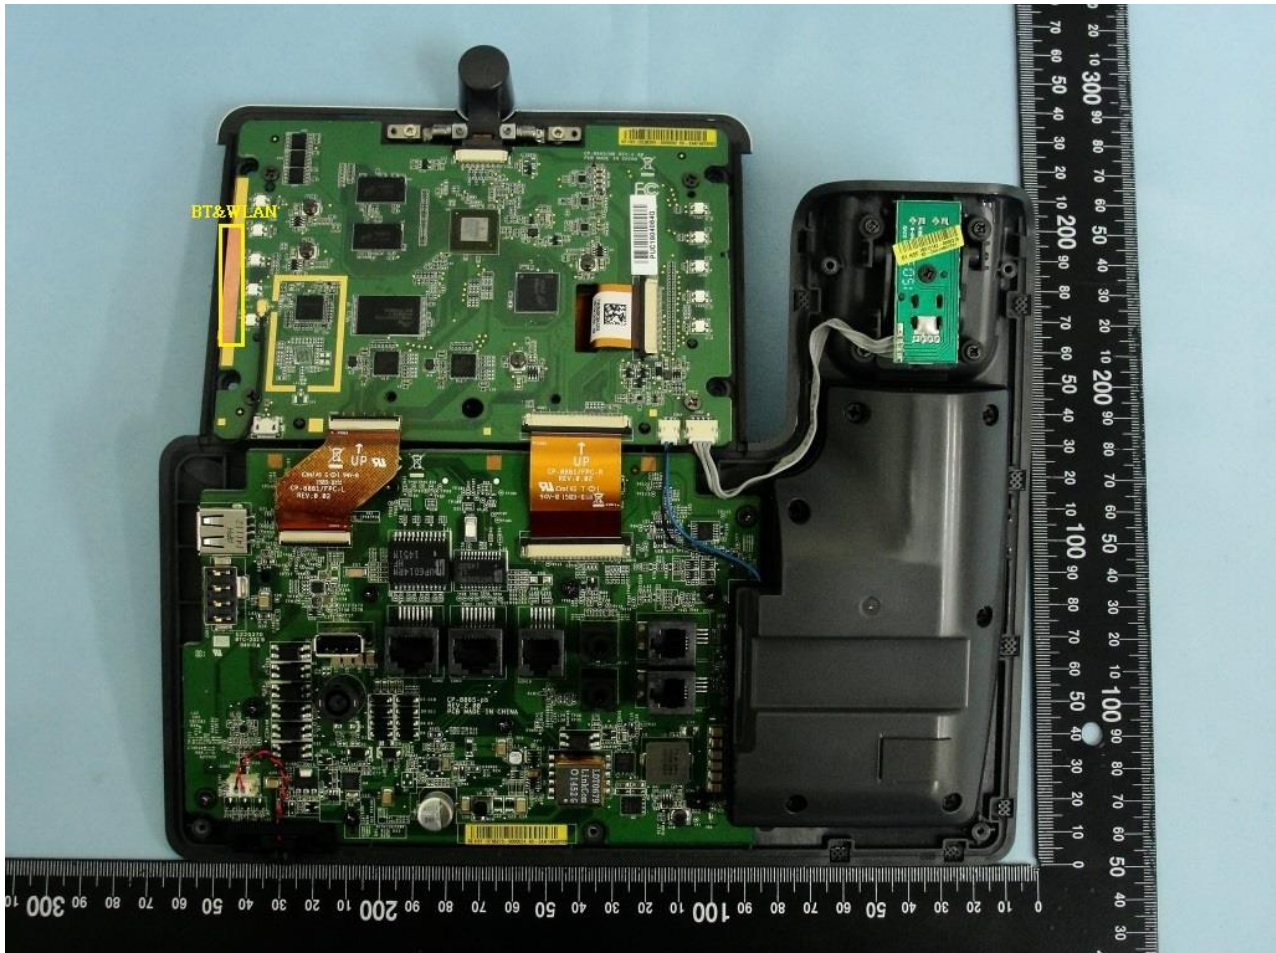

2. Internal Photograph of EUT

Brand Name: CISCO / Model Name: CP-8865

Brand Name: CISCO / Model Name: CP-8865

Brand Name: CISCO / Model Name: CP-8865

Brand Name: CISCO / Model Name: CP-8865

Brand Name: CISCO / Model Name: CP-8865

Brand Name: CISCO / Model Name: CP-8865

Brand Name: CISCO / Model Name: CP-8865

Brand Name: CISCO / Model Name: CP-8865

Brand Name: CISCO / Model Name: CP-8865

Brand Name: CISCO / Model Name: CP-8865

Brand Name: CISCO / Model Name: CP-8865