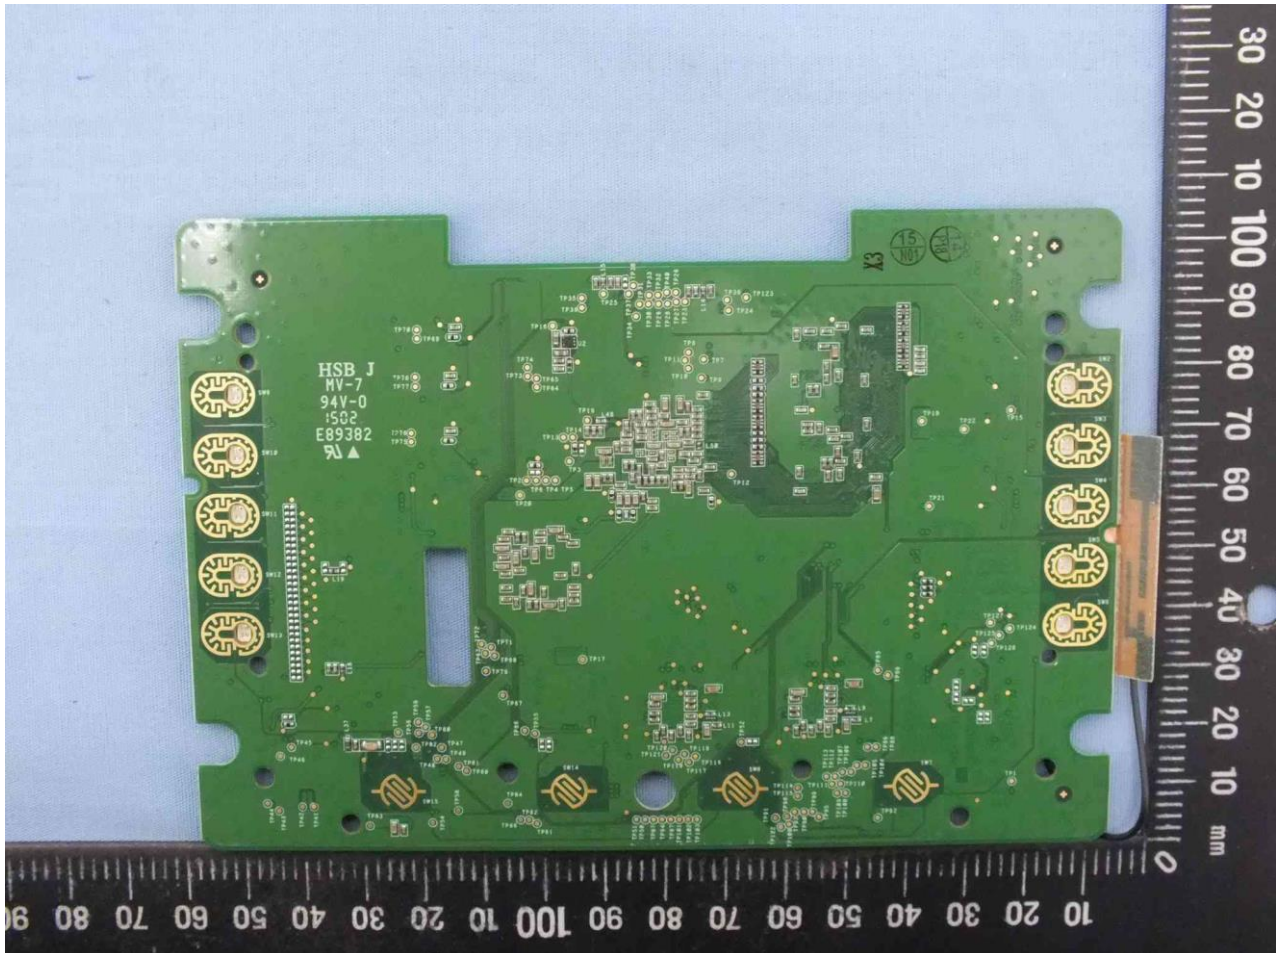

2. Internal Photograph of EUT

Brand Name: CISCO / Model Name: CP-8865

Brand Name: CISCO / Model Name: CP-8865

Brand Name: CISCO / Model Name: CP-8865

Brand Name: CISCO / Model Name: CP-8865

Brand Name: CISCO / Model Name: CP-8865

Brand Name: CISCO / Model Name: CP-8865

Brand Name: CISCO / Model Name: CP-8865

Brand Name: CISCO / Model Name: CP-8865

Brand Name: CISCO / Model Name: CP-8865

Brand Name: CISCO / Model Name: CP-8865

Brand Name: CISCO / Model Name: CP-8865