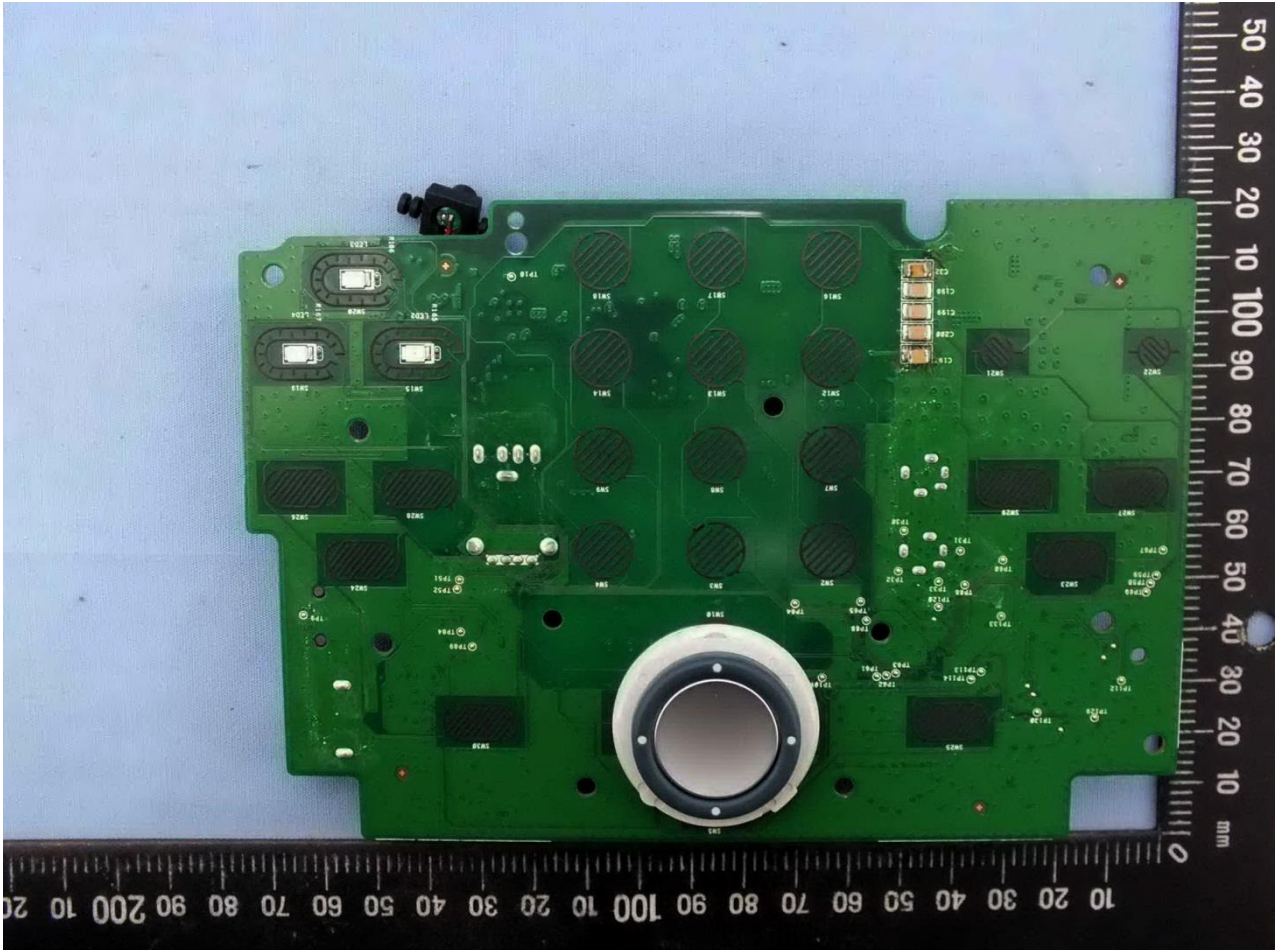

2. Internal Photograph of EUT

Brand Name: CISCO / Model Name: CP-8865

Brand Name: CISCO / Model Name: CP-8865

Brand Name: CISCO / Model Name: CP-8865

Brand Name: CISCO / Model Name: CP-8865

Brand Name: CISCO / Model Name: CP-8865

Brand Name: CISCO / Model Name: CP-8865

Brand Name: CISCO / Model Name: CP-8865

Brand Name: CISCO / Model Name: CP-8865

Brand Name: CISCO / Model Name: CP-8865

Brand Name: CISCO / Model Name: CP-8865

Brand Name: CISCO / Model Name: CP-8865