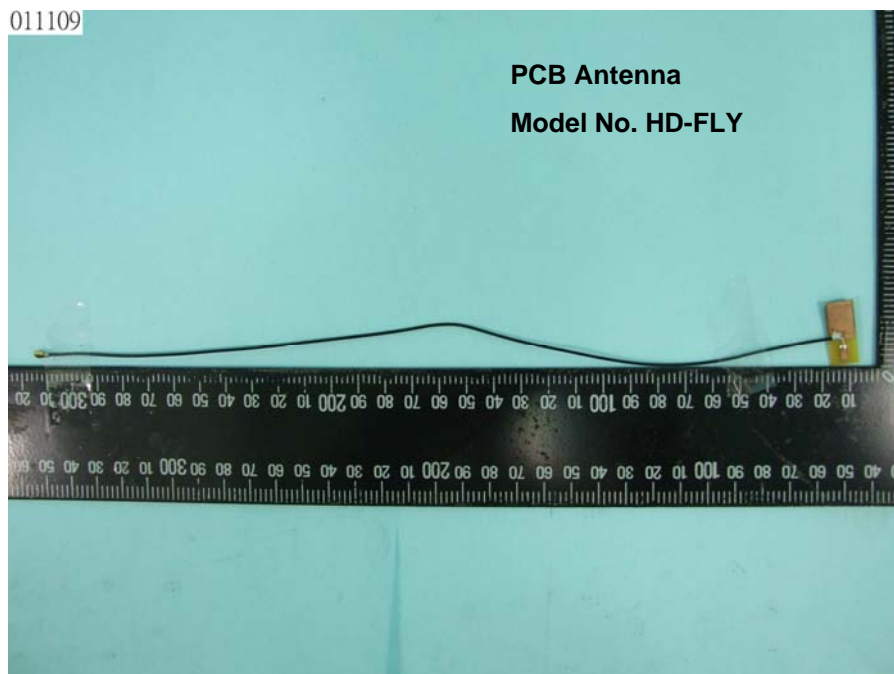

FCC TEST REPORT

011109