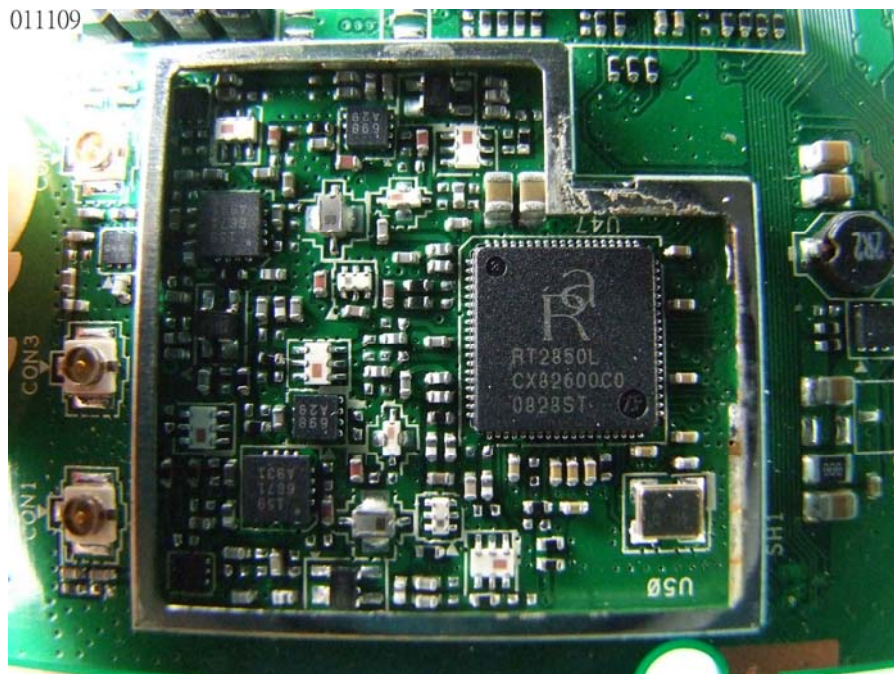

FCC TEST REPORT

APPENDIX C. Photographs of EUT

FCC TEST REPORT

011109

011109

FCC TEST REPORT

011109

011109

FCC TEST REPORT

FCC TEST REPORT

011109

011109

**PCB Antenna
Model No. WHDMI-MM**

FCC TEST REPORT

011109

011109