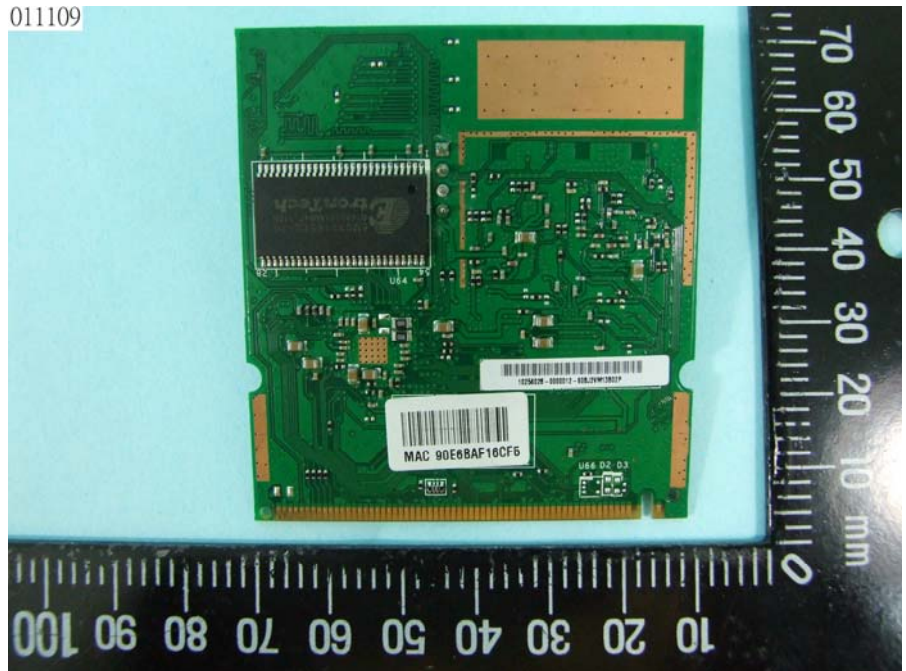

FCC TEST REPORT

APPENDIX C. Photographs of EUT

FCC TEST REPORT

011109

011109

FCC TEST REPORT

011109

011109

FCC TEST REPORT

FCC TEST REPORT

011109

011109

**PCB Antenna
Model No. WHDMI-MM**

FCC TEST REPORT

011109

011109