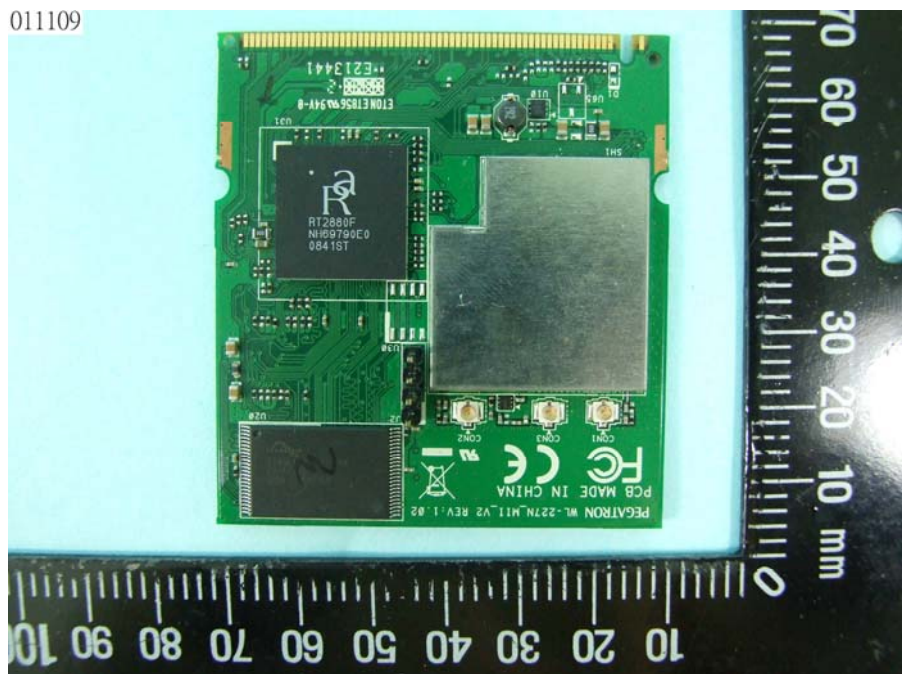

FCC TEST REPORT

APPENDIX C. Photographs of EUT

FCC TEST REPORT

011109

011109

FCC TEST REPORT

011109

011109

FCC TEST REPORT

FCC TEST REPORT

011109

011109

**PCB Antenna
Model No. WHDMI-MM**

FCC TEST REPORT

011109

011109