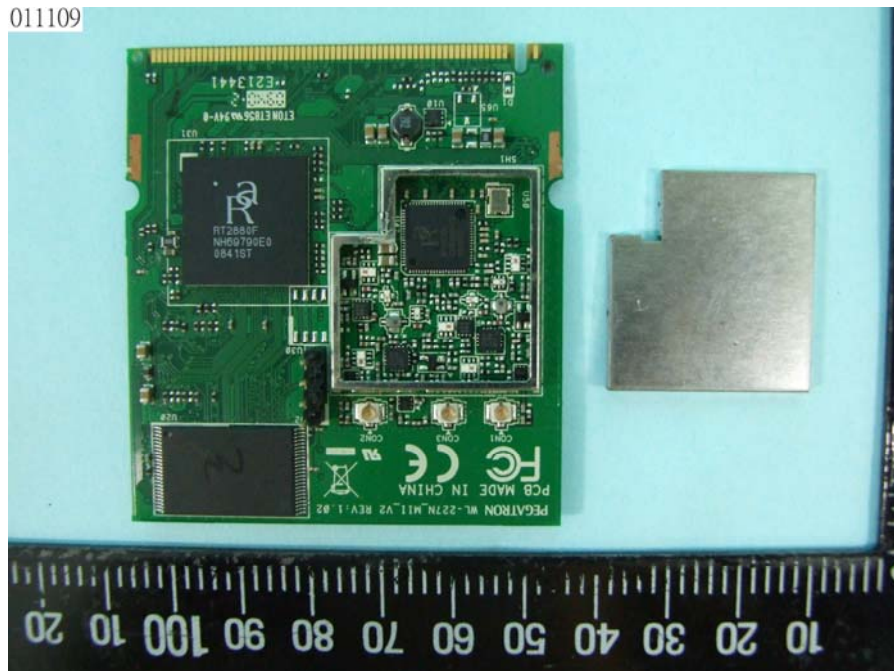

FCC TEST REPORT

APPENDIX C. Photographs of EUT

FCC TEST REPORT

011109

011109

FCC TEST REPORT

011109

011109

FCC TEST REPORT

FCC TEST REPORT

011109

011109

**PCB Antenna
Model No. WHDMI-MM**

FCC TEST REPORT

011109

011109